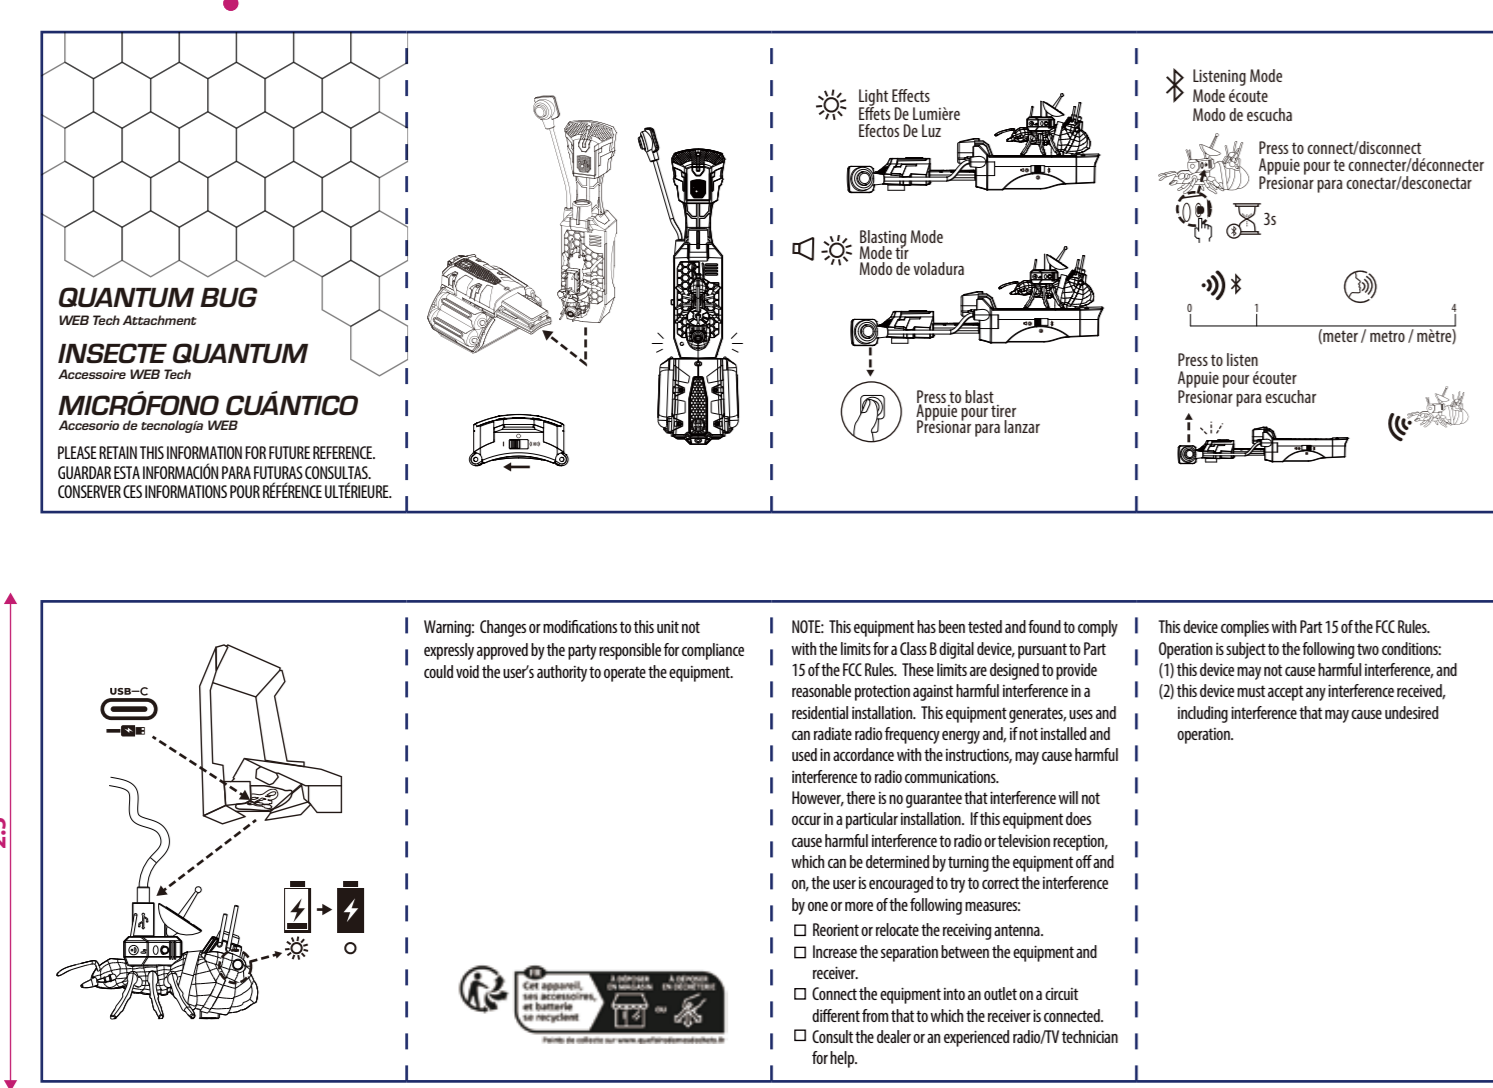

TOP PANEL COVER

DO NOT PRINT DIE OR DOTTED LINES