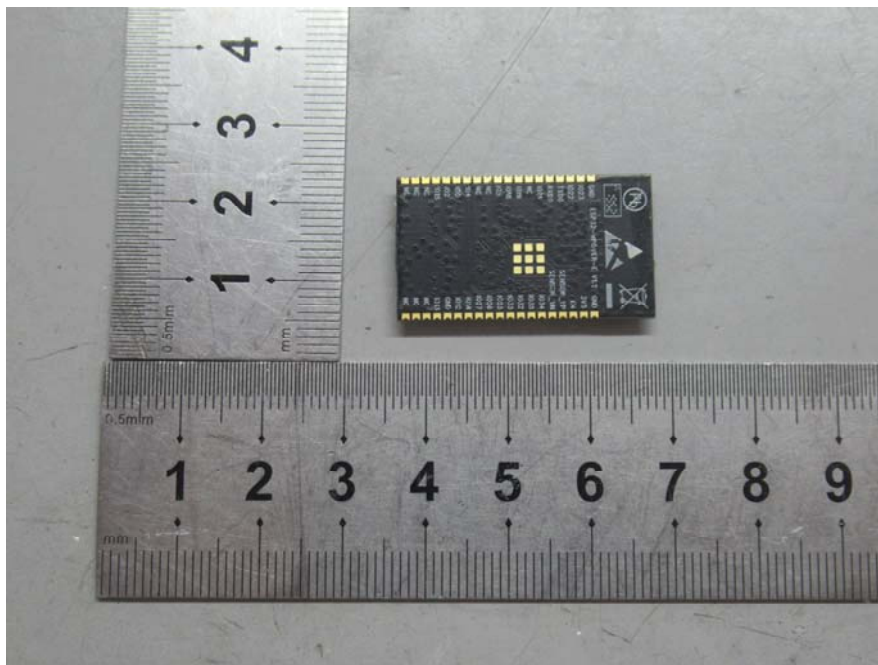

EXHIBIT A - EUT EXTERNAL PHOTOGRAPHS

Model: ESP32-WROVER-E

Model: ESP32-WROVER-IE