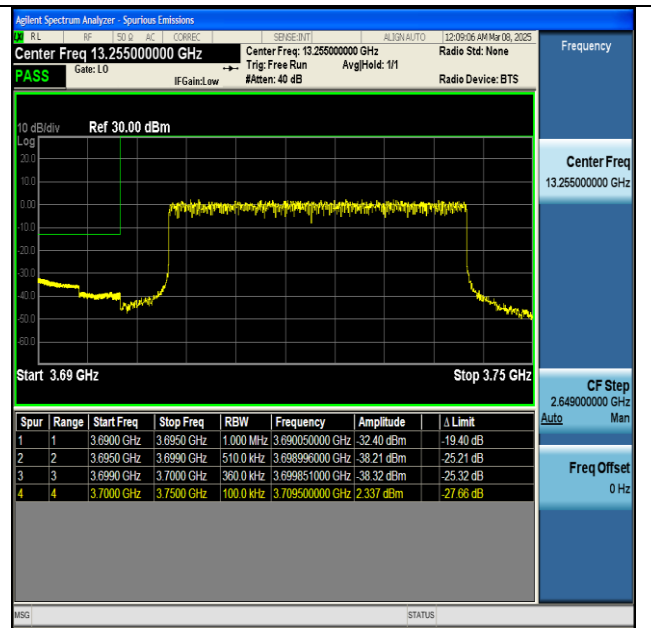

NNTV-n77(3700-3980)-PC2-30-40-H-CP-QPSK-
Outer_Full-PASS

NTNV-n77(3700-3980)-PC2-30-50-L-DFT-BPSK-
Outer_Full-PASS