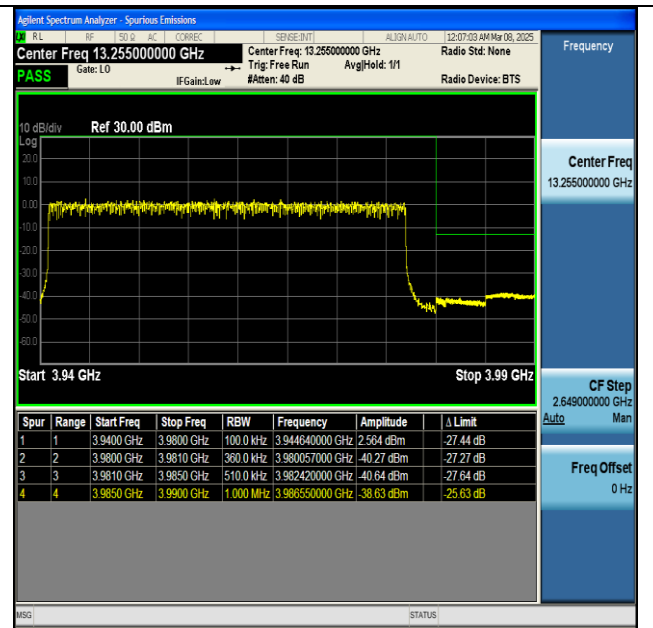

NTNV-n77(3700-3980)-PC2-30-40-L-CP-QPSK-
Outer_Full-PASS

NNTV-n77(3700-3980)-PC2-30-40-H-DFT-BPSK-
Outer_Full-PASS