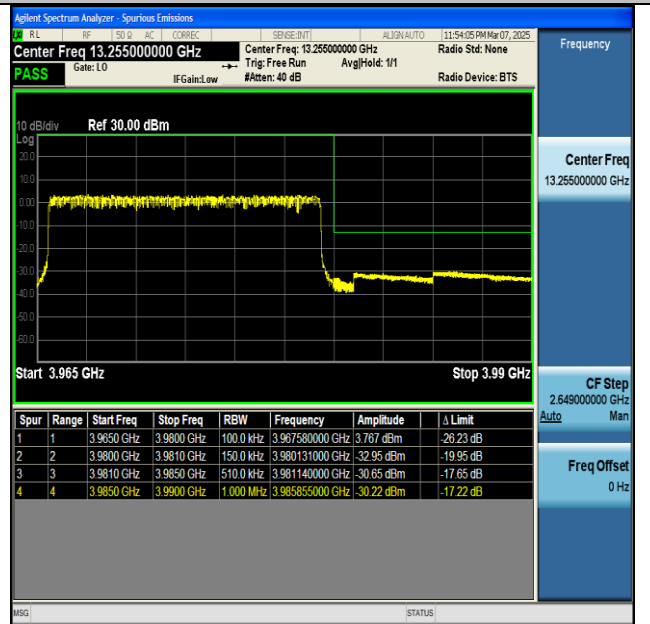

NTVN-n77(3700-3980)-PC2-30-15-L-CP-QPSK-  
Outer\_Full-PASS

NTVN-n77(3700-3980)-PC2-30-15-H-DFT-BPSK-  
Edge\_1RB\_Right-PASS

NTVN-n77(3700-3980)-PC2-30-15-H-DFT-BPSK-  
Outer\_Full-PASS

NTVN-n77(3700-3980)-PC2-30-15-H-CP-QPSK-  
Edge\_1RB\_Right-PASS