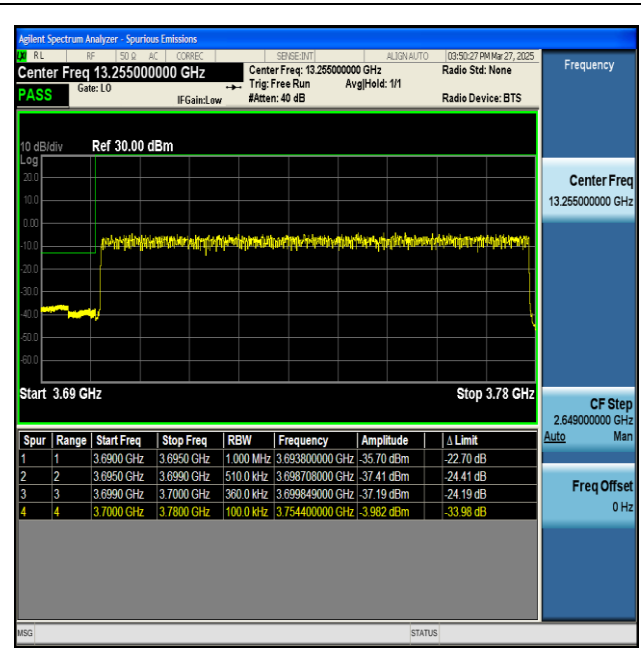

NTNV-n77(3700-3980)-PC2-30-70-H-CP-QPSK-
Outer_Full-PASS

NTNV-n77(3700-3980)-PC2-30-80-L-DFT-BPSK-
Outer_Full-PASS