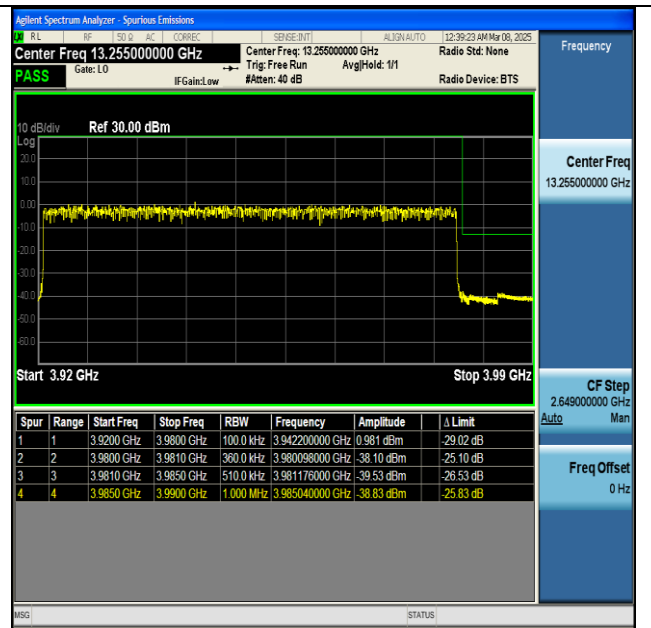

NTVN-n77(3700-3980)-PC2-30-60-L-CP-QPSK-
Outer_Full-PASS

NTVN-n77(3700-3980)-PC2-30-60-H-DFT-BPSK-
Outer_Full-PASS