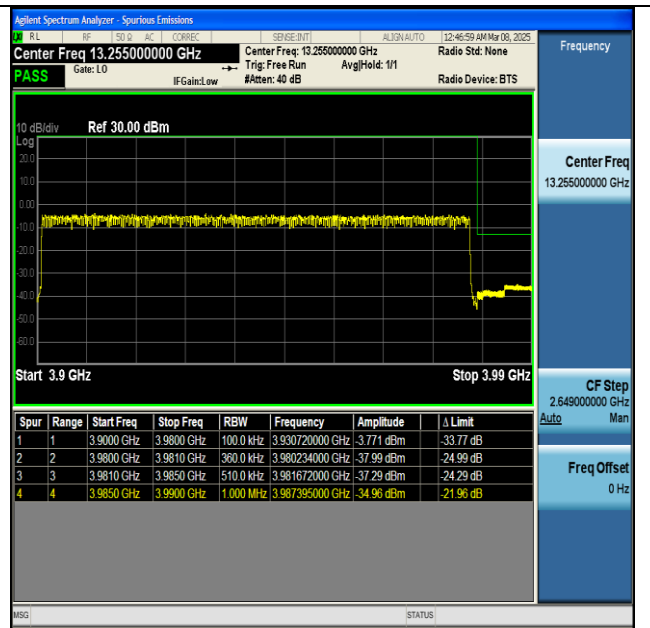

NTNV-n77(3700-3980)-PC2-30-80-L-CP-QPSK-
Outer_Full-PASS

NTVN-n77(3700-3980)-PC2-30-80-H-DFT-BPSK-
Outer_Full-PASS