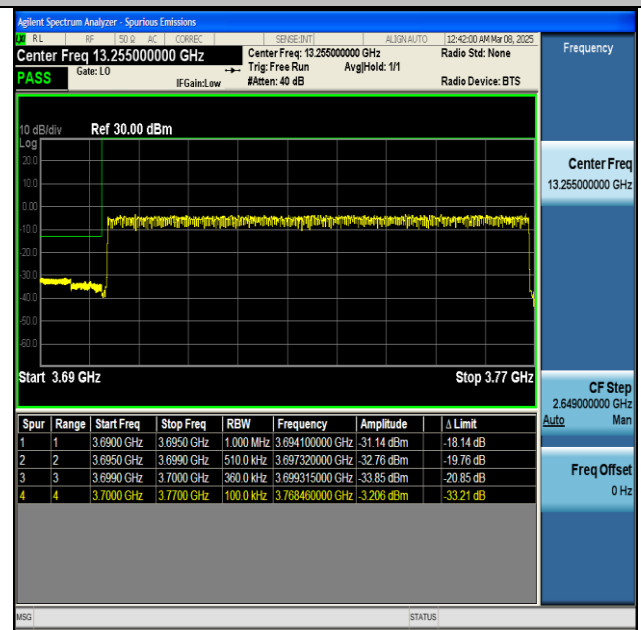

NTNV-n77(3700-3980)-PC2-30-70-L-DFT-BPSK-
Outer_Full-PASS

NTNV-n77(3700-3980)-PC2-30-70-L-CP-QPSK-
Outer_Full-PASS