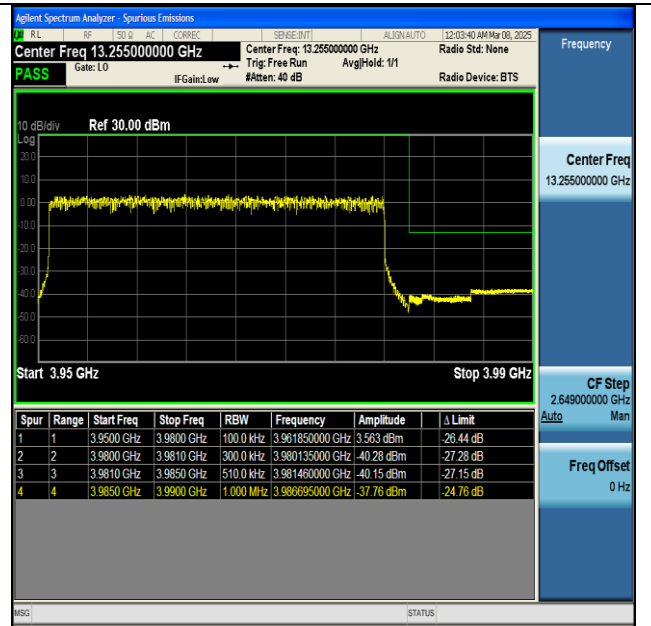

NTNV-n77(3700-3980)-PC2-30-30-L-CP-QPSK-
Outer_Full-PASS

NNTV-n77(3700-3980)-PC2-30-30-H-DFT-BPSK-
Outer_Full-PASS