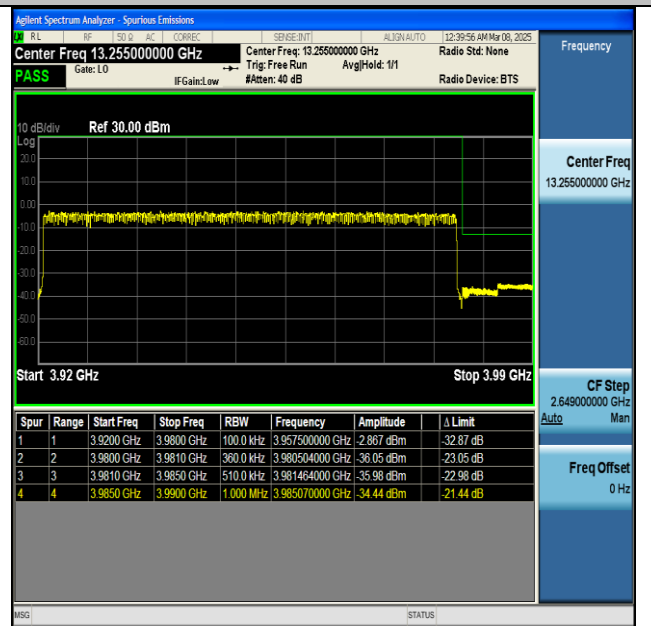

NTVN-n77(3700-3980)-PC2-30-60-L-CP-QPSK-  
Outer\_Full-PASS

NTVN-n77(3700-3980)-PC2-30-60-H-DFT-BPSK-  
Edge\_1RB\_Right-PASS

NTVN-n77(3700-3980)-PC2-30-60-H-DFT-BPSK-  
Outer\_Full-PASS

NTVN-n77(3700-3980)-PC2-30-60-H-CP-QPSK-  
Edge\_1RB\_Right-PASS