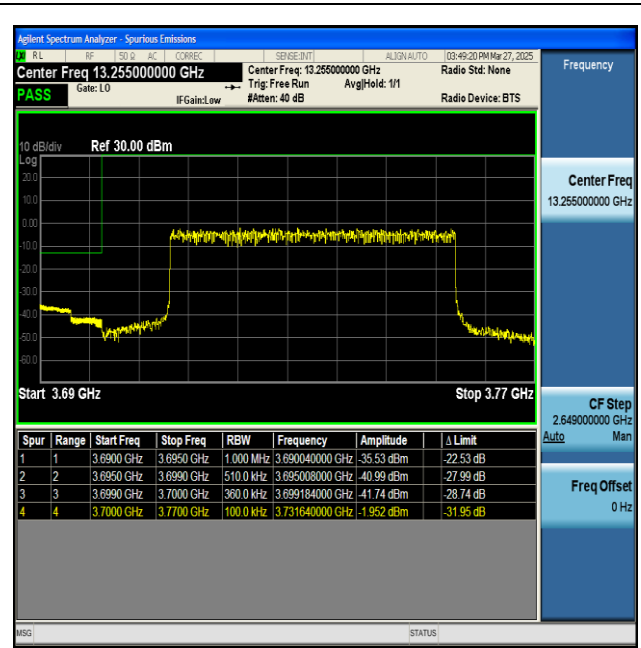

NTVN-n77(3700-3980)-PC2-30-60-H-CP-QPSK-
Outer_Full-PASS

NTNV-n77(3700-3980)-PC2-30-70-L-DFT-BPSK-
Outer_Full-PASS