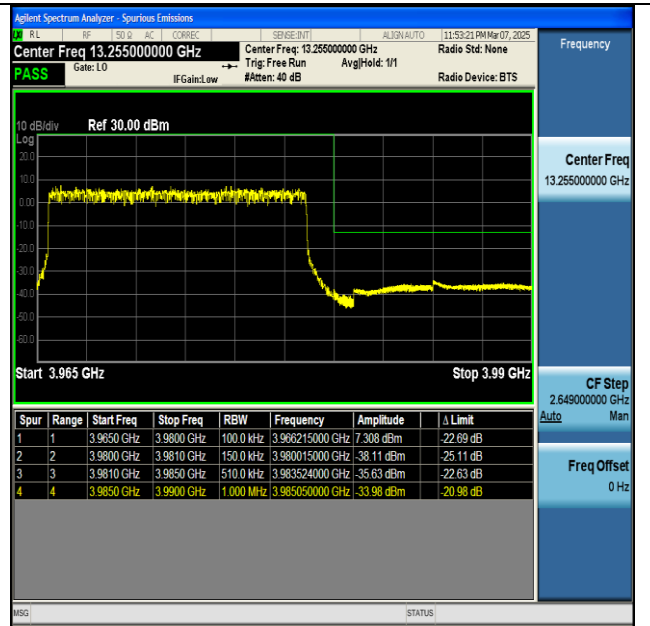

NTVN-n77(3700-3980)-PC2-30-15-L-CP-QPSK-
Outer_Full-PASS

NTVN-n77(3700-3980)-PC2-30-15-H-DFT-BPSK-
Outer_Full-PASS