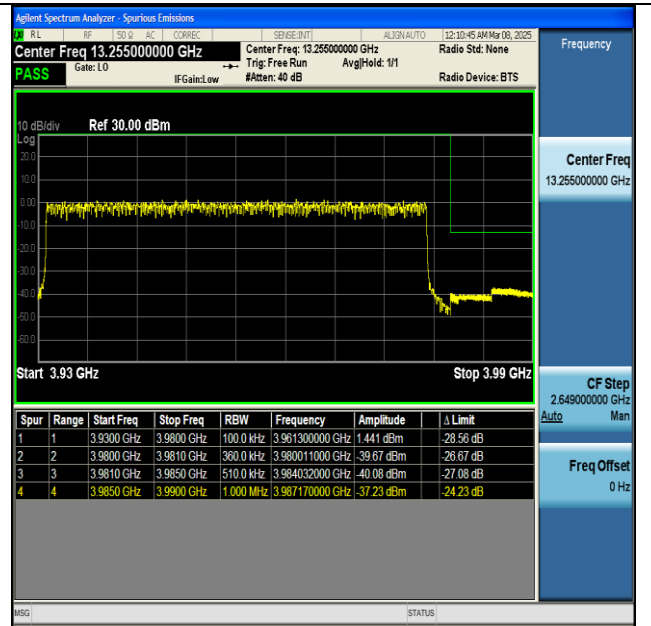

NTNV-n77(3700-3980)-PC2-30-50-L-CP-QPSK-
Outer_Full-PASS

NTNV-n77(3700-3980)-PC2-30-50-H-DFT-BPSK-
Outer_Full-PASS