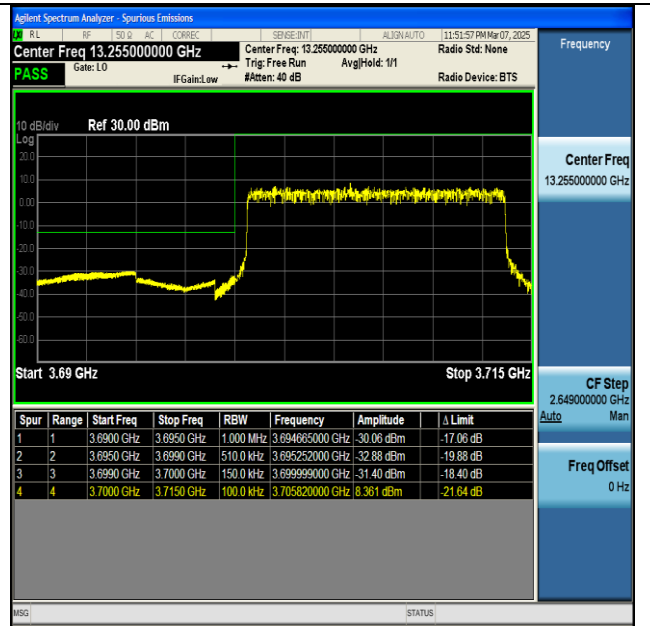

NNTV-n77(3700-3980)-PC2-30-10-H-CP-QPSK-
Outer_Full-PASS

NTVN-n77(3700-3980)-PC2-30-15-L-DFT-BPSK-
Outer_Full-PASS