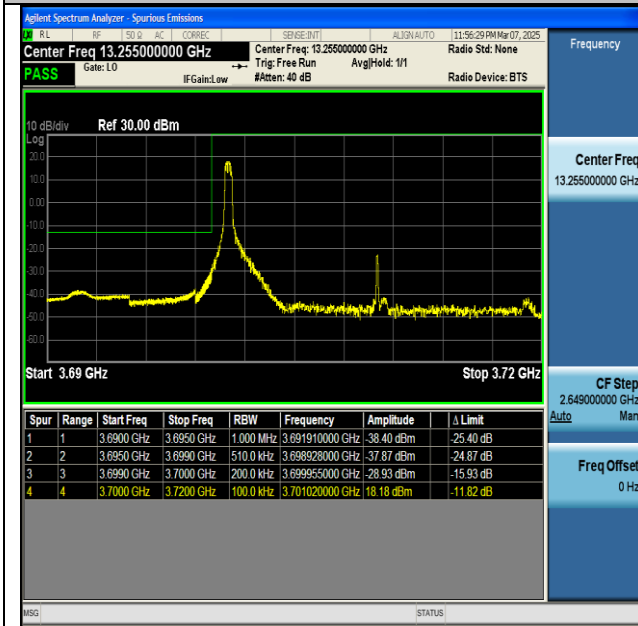

NTNV-n77(3700-3980)-PC2-30-20-L-DFT-BPSK-
Edge_1RB_Left-PASS

NTNV-n77(3700-3980)-PC2-30-20-L-CP-QPSK-
Edge_1RB_Left-PASS