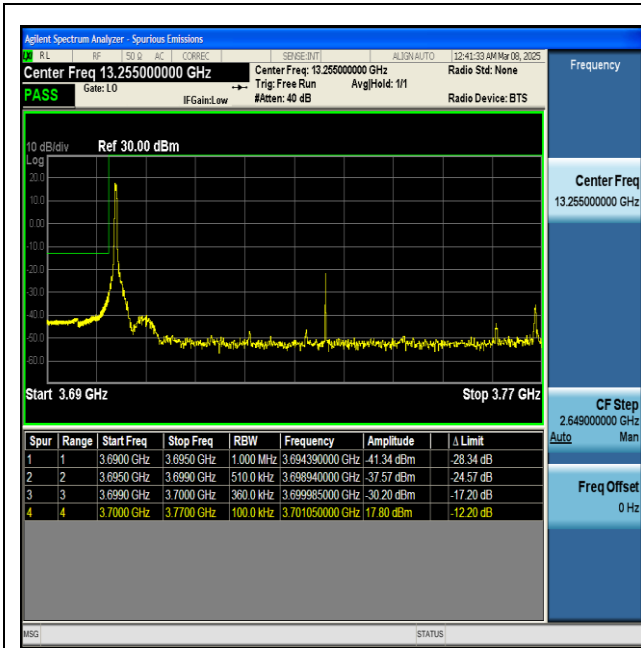

NTVN-n77(3700-3980)-PC2-30-60-H-CP-QPSK-
Edge_1RB_Right-PASS

NTNV-n77(3700-3980)-PC2-30-70-L-DFT-BPSK-
Edge_1RB_Left-PASS