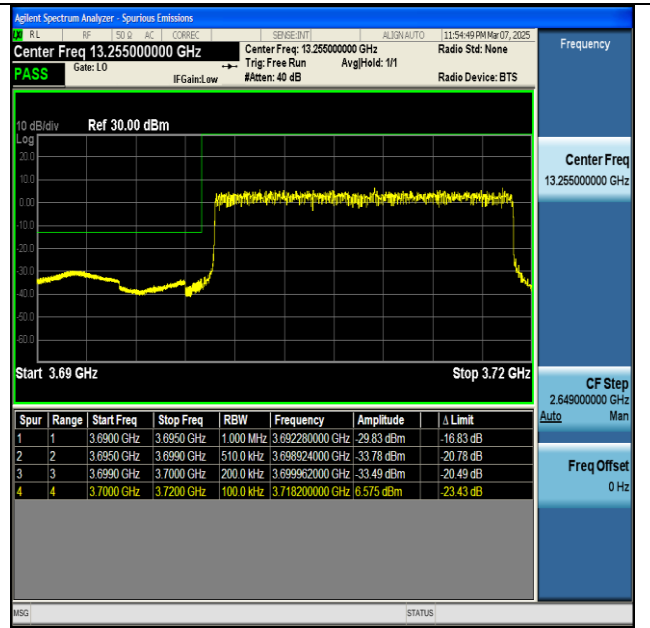

NTVN-n77(3700-3980)-PC2-30-15-H-CP-QPSK-
Outer_Full-PASS

NTNV-n77(3700-3980)-PC2-30-20-L-DFT-BPSK-
Outer_Full-PASS