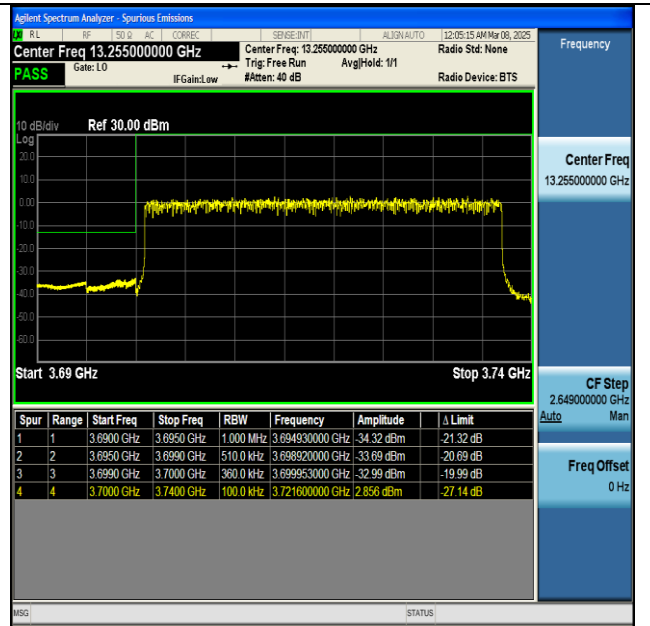

NNTV-n77(3700-3980)-PC2-30-30-H-CP-QPSK-
Outer_Full-PASS

NTNV-n77(3700-3980)-PC2-30-40-L-DFT-BPSK-
Outer_Full-PASS