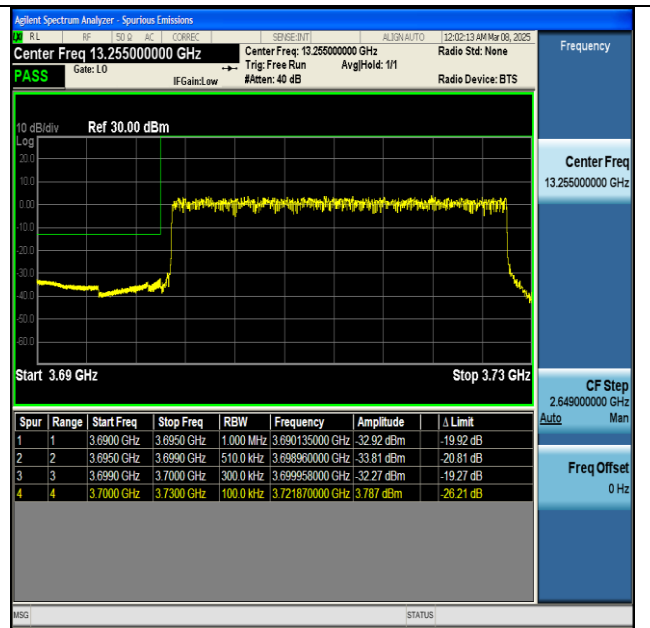

NNTV-n77(3700-3980)-PC2-30-20-H-CP-QPSK-
Outer_Full-PASS

NTNV-n77(3700-3980)-PC2-30-30-L-DFT-BPSK-
Outer_Full-PASS