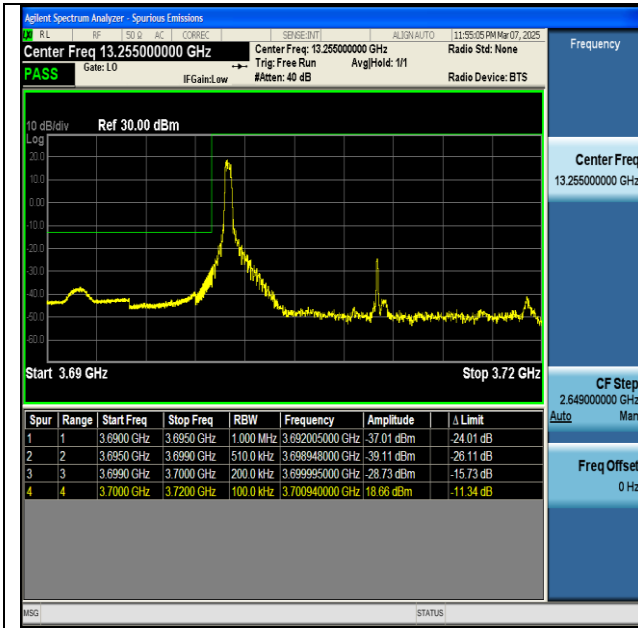

NTVN-n77(3700-3980)-PC2-30-15-H-CP-QPSK-
Edge_1RB_Right-PASS

NTNV-n77(3700-3980)-PC2-30-20-L-DFT-BPSK-
Edge_1RB_Left-PASS