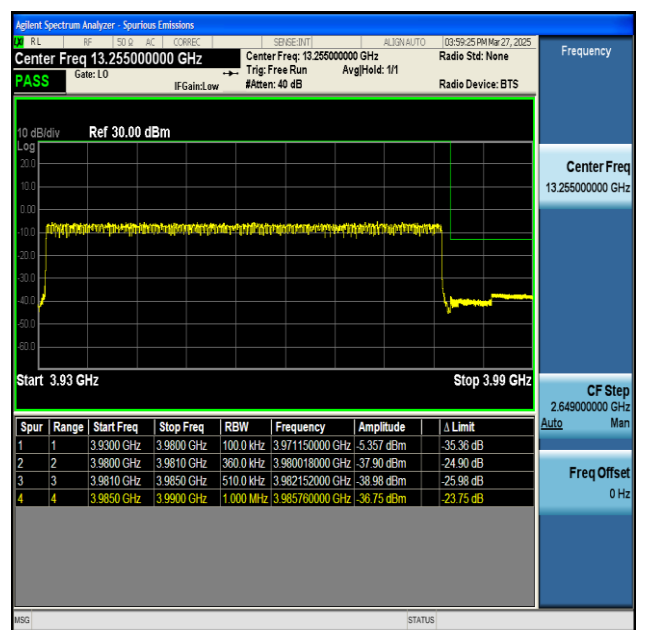

NTNV-n77(3700-3980)-PC2-30-50-L-CP-QPSK-  
Outer\_Full-PASS

NTNV-n77(3700-3980)-PC2-30-50-H-DFT-BPSK-  
Edge\_1RB\_Right-PASS

NTNV-n77(3700-3980)-PC2-30-50-H-DFT-BPSK-  
Outer\_Full-PASS

NTNV-n77(3700-3980)-PC2-30-50-H-CP-QPSK-  
Edge\_1RB\_Right-PASS