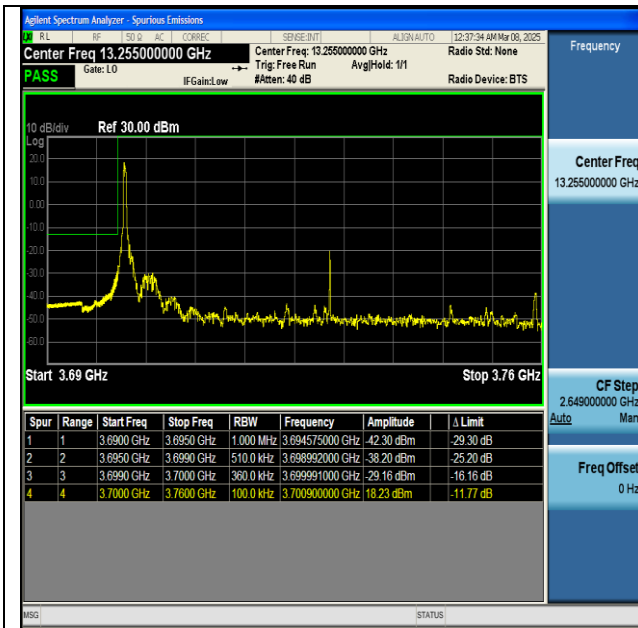

NTNV-n77(3700-3980)-PC2-30-50-H-CP-QPSK-
Edge_1RB_Right-PASS

NTVN-n77(3700-3980)-PC2-30-60-L-DFT-BPSK-
Edge_1RB_Left-PASS