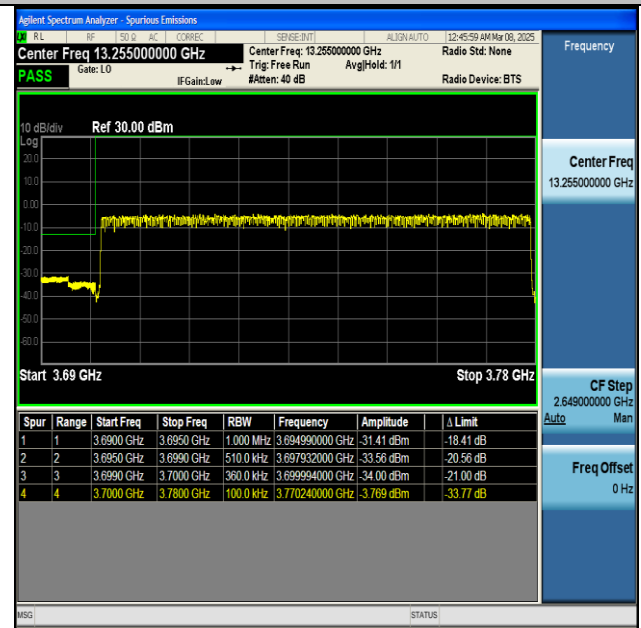

NTNV-n77(3700-3980)-PC2-30-80-L-DFT-BPSK-
Outer_Full-PASS

NTNV-n77(3700-3980)-PC2-30-80-L-CP-QPSK-
Outer_Full-PASS