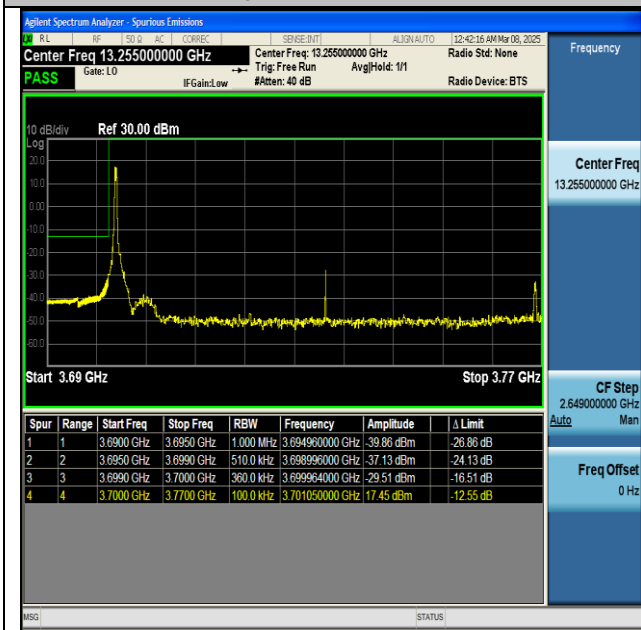

NTNV-n77(3700-3980)-PC2-30-70-L-DFT-BPSK-
Edge_1RB_Left-PASS

NTNV-n77(3700-3980)-PC2-30-70-L-CP-QPSK-
Edge_1RB_Left-PASS