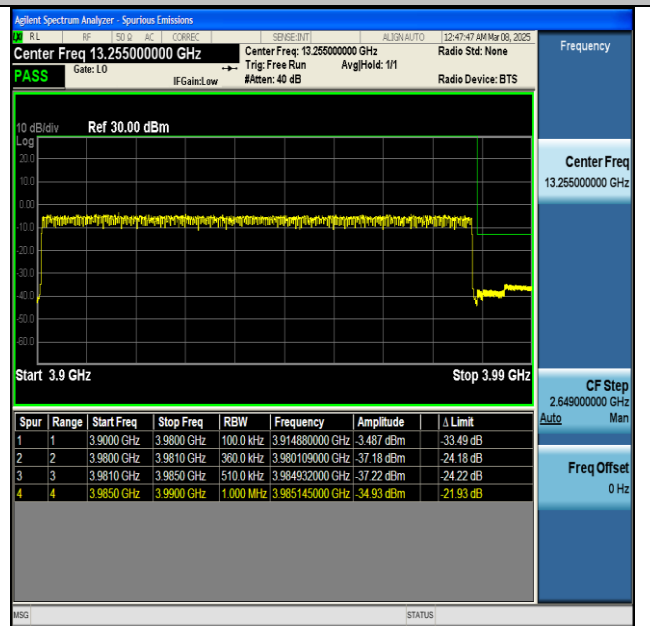

NTNV-n77(3700-3980)-PC2-30-80-L-CP-QPSK-  
Outer\_Full-PASS

NTVN-n77(3700-3980)-PC2-30-80-H-DFT-BPSK-  
Edge\_1RB\_Right-PASS

NTVN-n77(3700-3980)-PC2-30-80-H-DFT-BPSK-  
Outer\_Full-PASS

NTVN-n77(3700-3980)-PC2-30-80-H-CP-QPSK-  
Edge\_1RB\_Right-PASS

NTVN-n77(3700-3980)-PC2-30-80-H-CP-QPSK-  
Outer\_Full-PASS