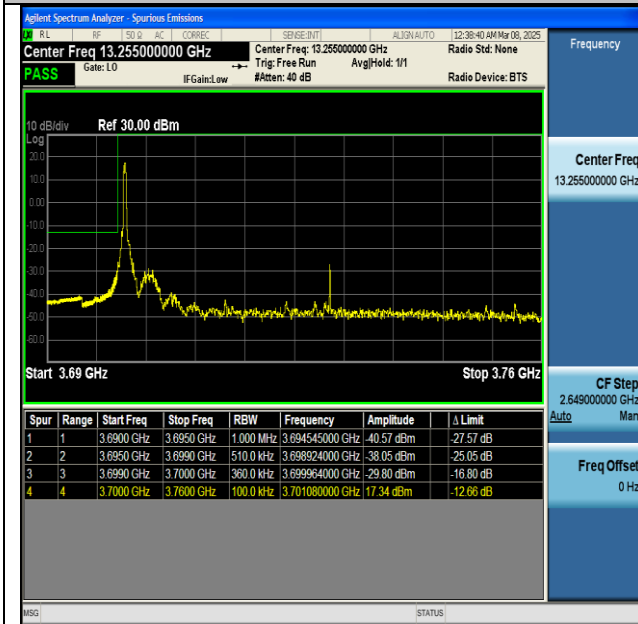

NTVN-n77(3700-3980)-PC2-30-60-L-DFT-BPSK-
Edge_1RB_Left-PASS

NTVN-n77(3700-3980)-PC2-30-60-L-CP-QPSK-
Edge_1RB_Left-PASS