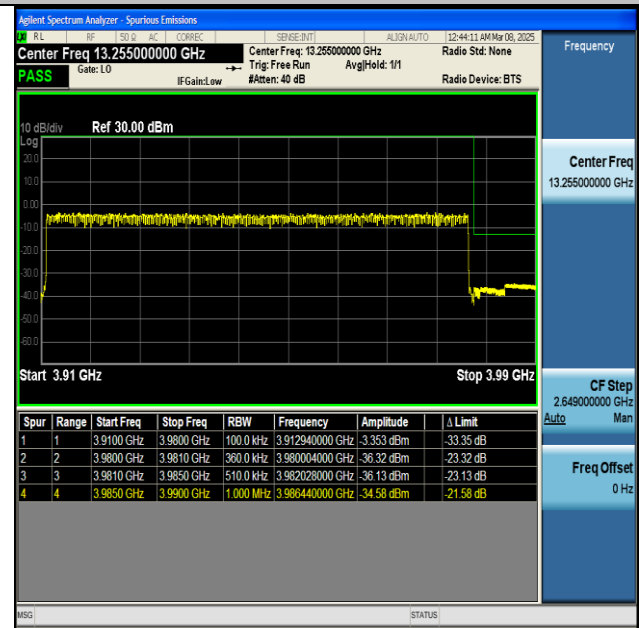

NTNV-n77(3700-3980)-PC2-30-70-H-DFT-BPSK-
Outer_Full-PASS

NTNV-n77(3700-3980)-PC2-30-70-H-CP-QPSK-
Outer_Full-PASS