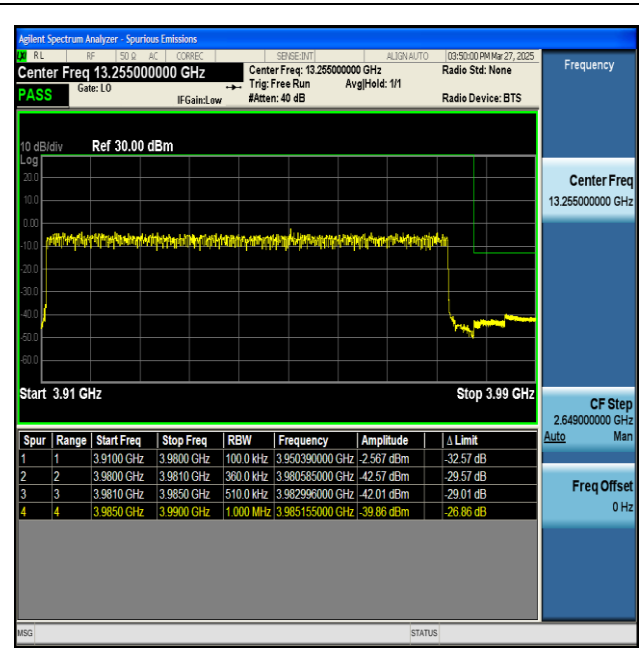

NTNV-n77(3700-3980)-PC2-30-70-L-CP-QPSK-
Outer_Full-PASS

NTNV-n77(3700-3980)-PC2-30-70-H-DFT-BPSK-
Outer_Full-PASS