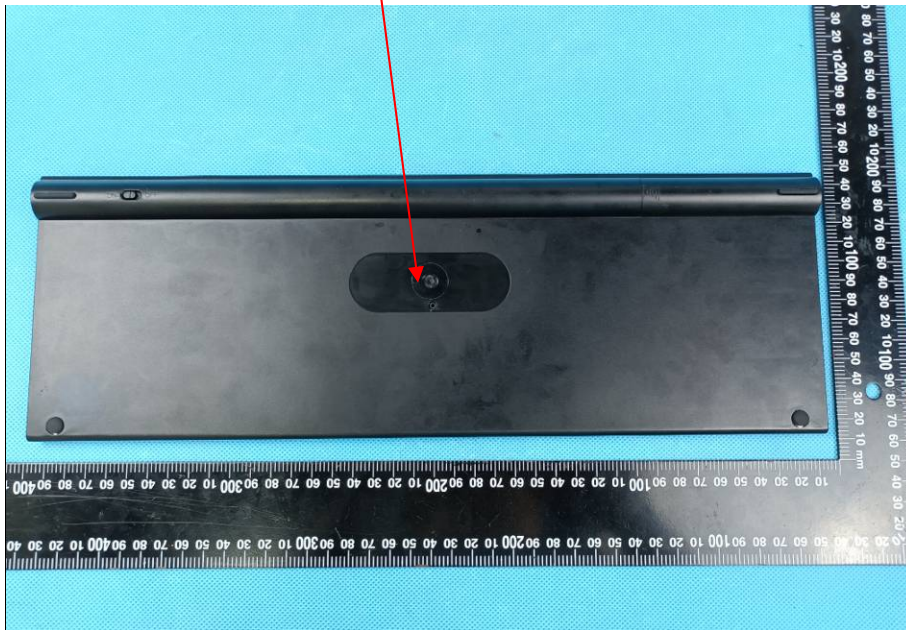

FCC ID LABELING AND LOCATION

FCC ID Label

Wireless keyboard
Model NO.: RJ-758
FCC ID: 2A8BYRJ-758

FCC ID Label Location

The label shown shall be permanently affixed at a conspicuous location on the device and be readily visible to the user at the time purchase (Labeling requirements per 2.925)