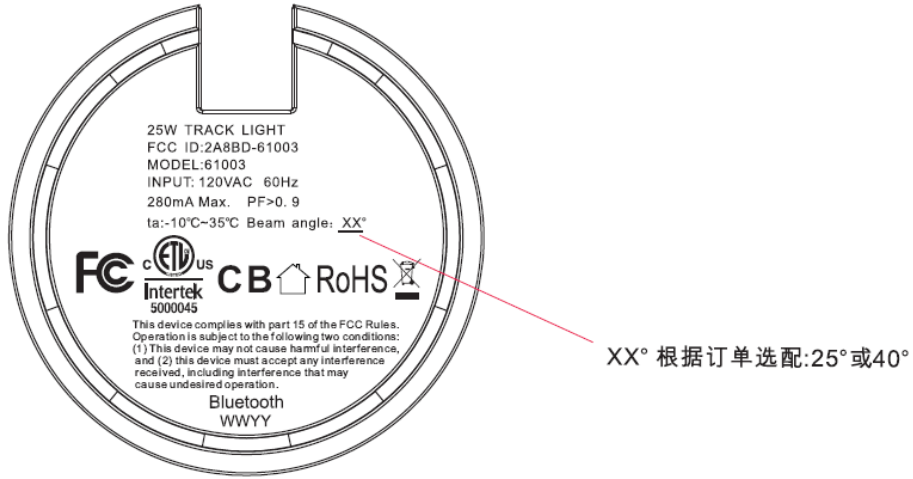

FCC Label and Location

50mmX50mm

Proposed Label Location on EUT

Label location