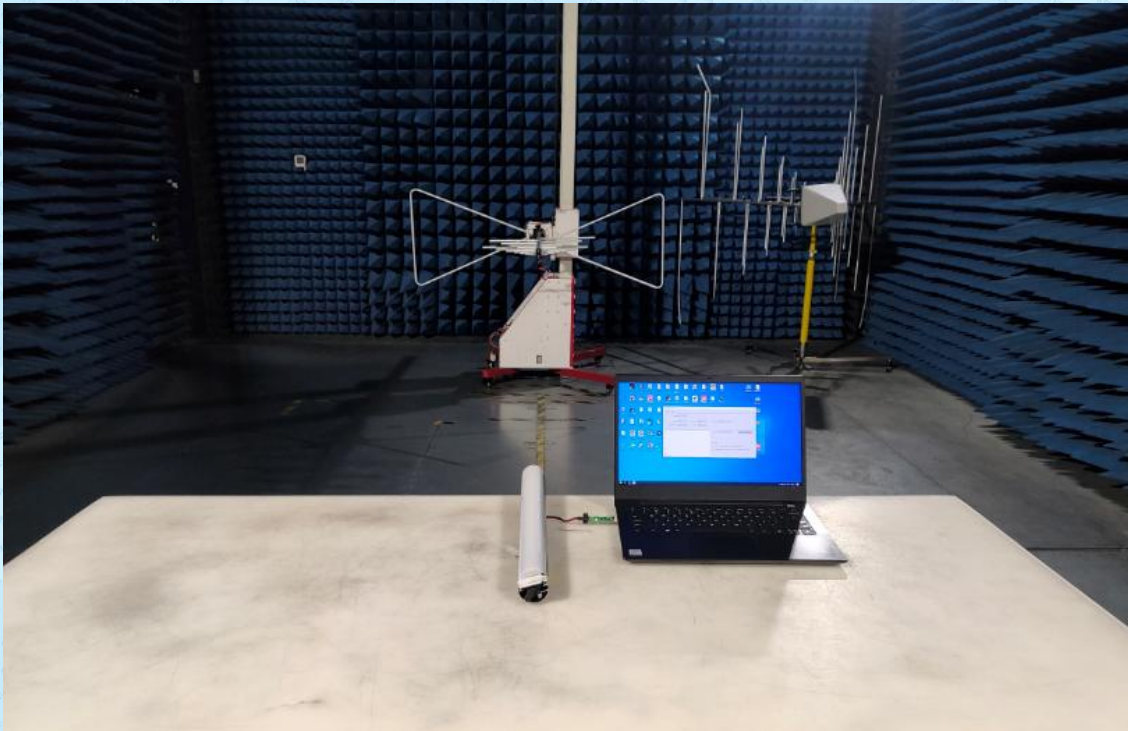

Product Name: Mural lamp

Test Model No.: VT182105W-803K-BK

Test Setup Photo

Radiated Emission

Below 1GHz:

Above 1G:

Conducted Emission

-----End-----