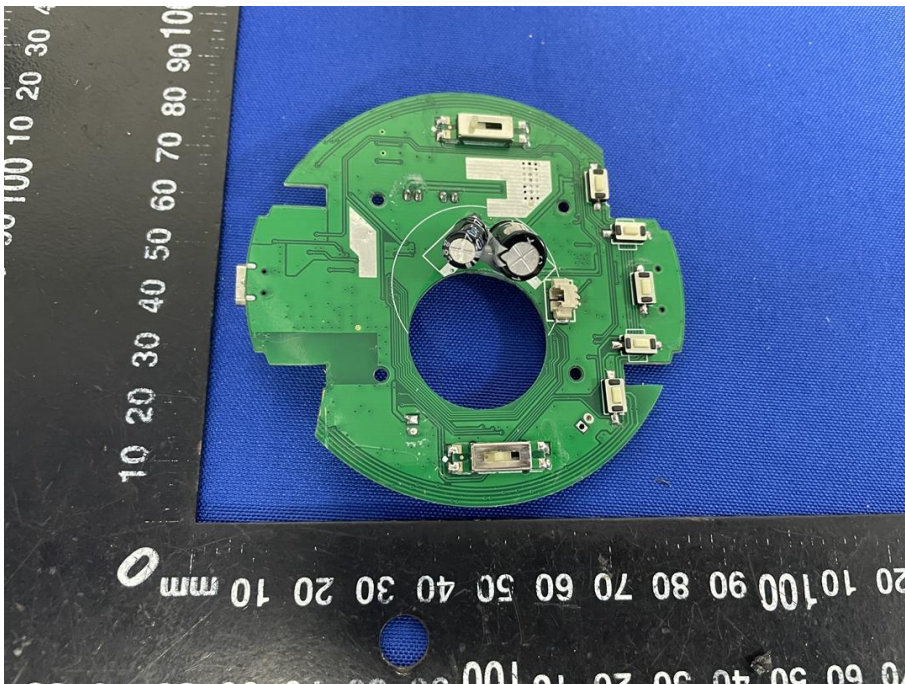

# Appendix C: Photographs of EUT

Product: Snap-on BT Karaoke Microphone

Model: SSX22P157

Internal Photos

Antenna