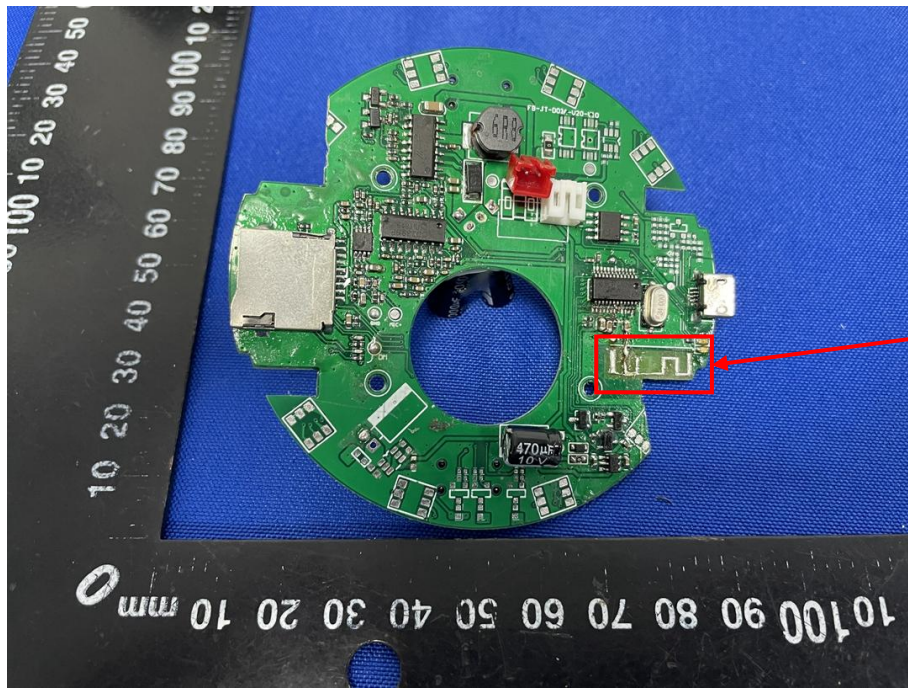

# Appendix C: Photographs of EUT

Product: Snap-on BT Karaoke Microphone

Model: SSX22P157

Internal Photos

Antenna