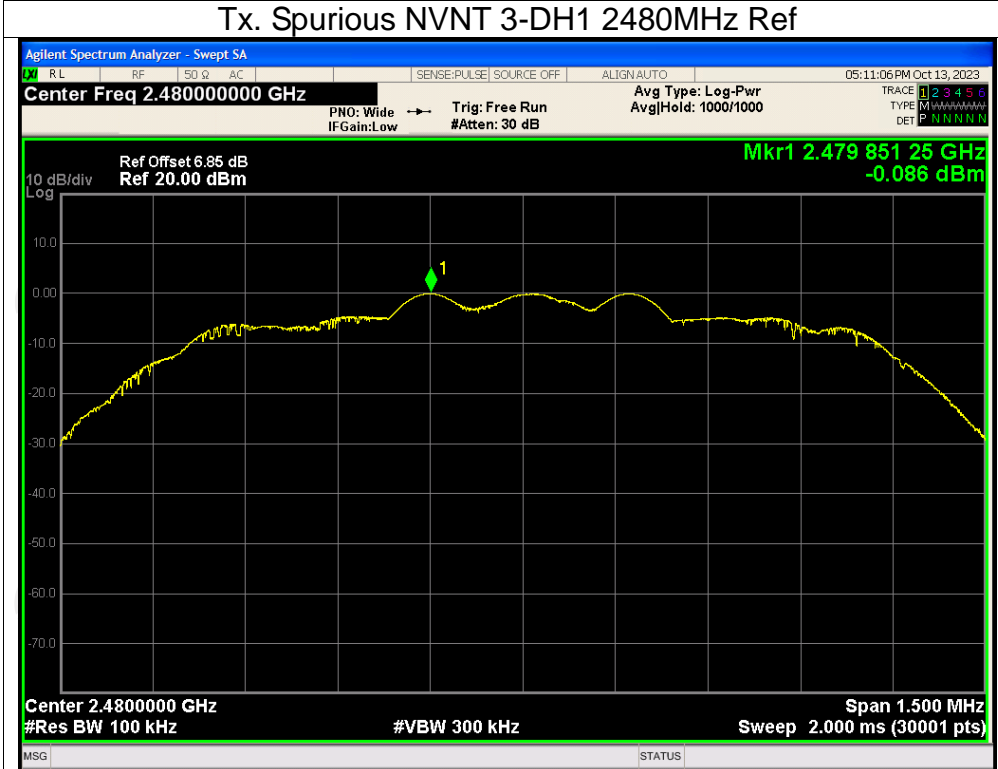

Tx. Spurious NVNT 3-DH1 2480MHz Ref