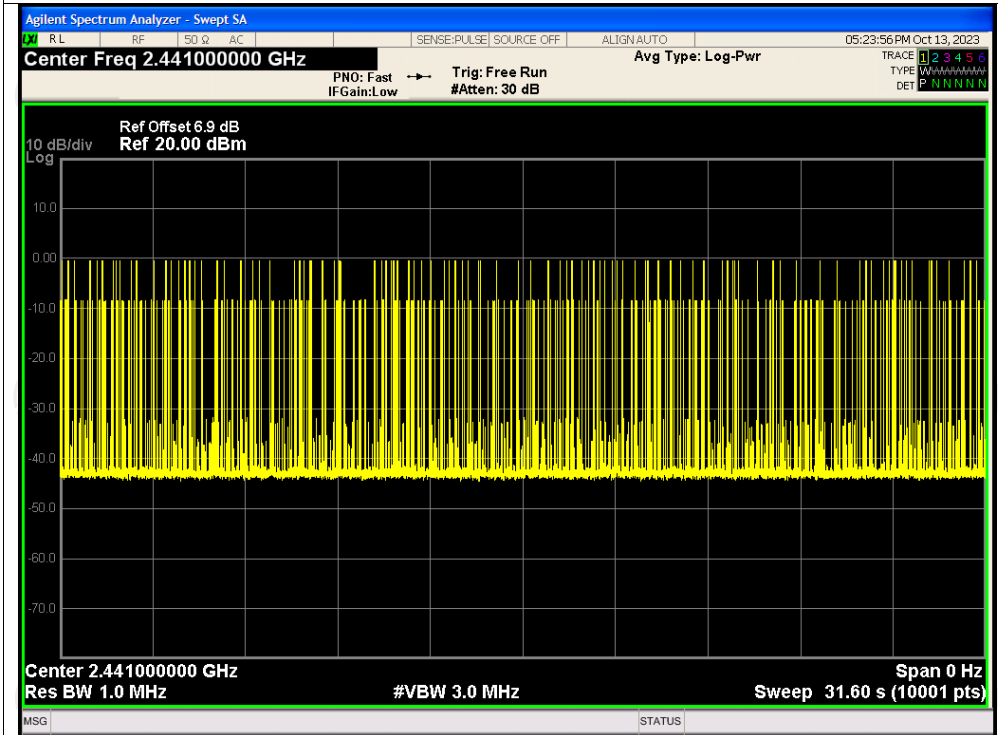

Test Graphs

Dwell NVNT 1-DH1 2441MHz One Burst

Dwell NVNT 1-DH1 2441MHz Accumulated

Dwell NVNT 1-DH3 2441MHz One Burst

Dwell NVNT 1-DH3 2441MHz Accumulated

Dwell NVNT 1-DH5 2441MHz One Burst

Dwell NVNT 1-DH5 2441MHz Accumulated

## Dwell NVNT 2-DH1 2441MHz One Burst