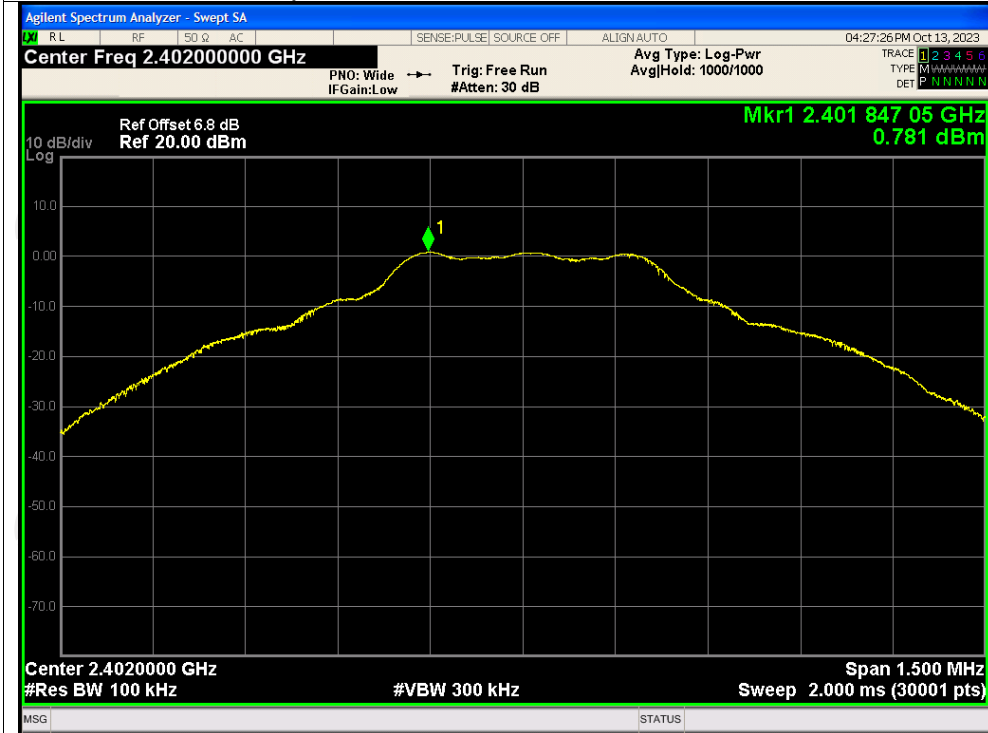

## Band Edge(Hopping) NVNT 3-DH1 2480MHz Hopping Ref

## Band Edge(Hopping) NVNT 3-DH1 2480MHz Hopping Emission

**Conducted RF Spurious Emission**

Condition	Mode	Frequency (MHz)	Max Value (dBc)	Limit (dBc)	Verdict
NVNT	1-DH1	2402	-41.39	-20	Pass
NVNT	1-DH1	2441	-38.32	-20	Pass
NVNT	1-DH1	2480	-39.47	-20	Pass
NVNT	2-DH1	2402	-38.93	-20	Pass
NVNT	2-DH1	2441	-38.86	-20	Pass
NVNT	2-DH1	2480	-38.20	-20	Pass
NVNT	3-DH1	2402	-38.99	-20	Pass
NVNT	3-DH1	2441	-38.47	-20	Pass
NVNT	3-DH1	2480	-38.93	-20	Pass

Test Graphs

Tx. Spurious NVNT 1-DH1 2402MHz Ref

Tx. Spurious NVNT 1-DH1 2402MHz Emission

## Tx. Spurious NVNT 1-DH1 2441MHz Ref