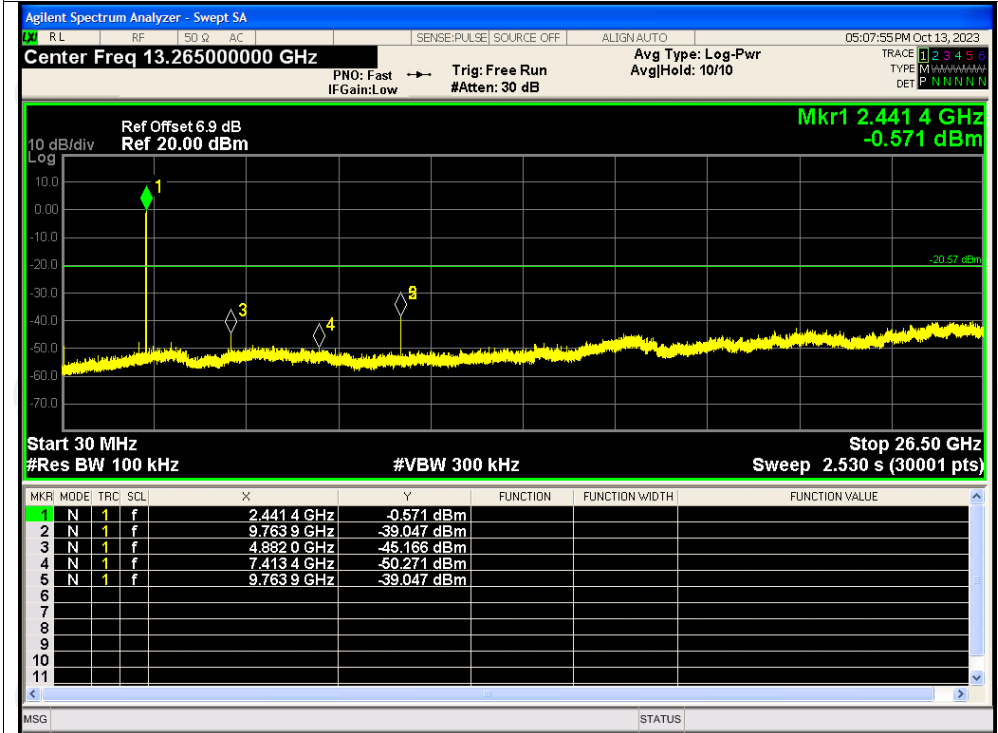

Tx. Spurious NVNT 3-DH1 2441MHz Emission