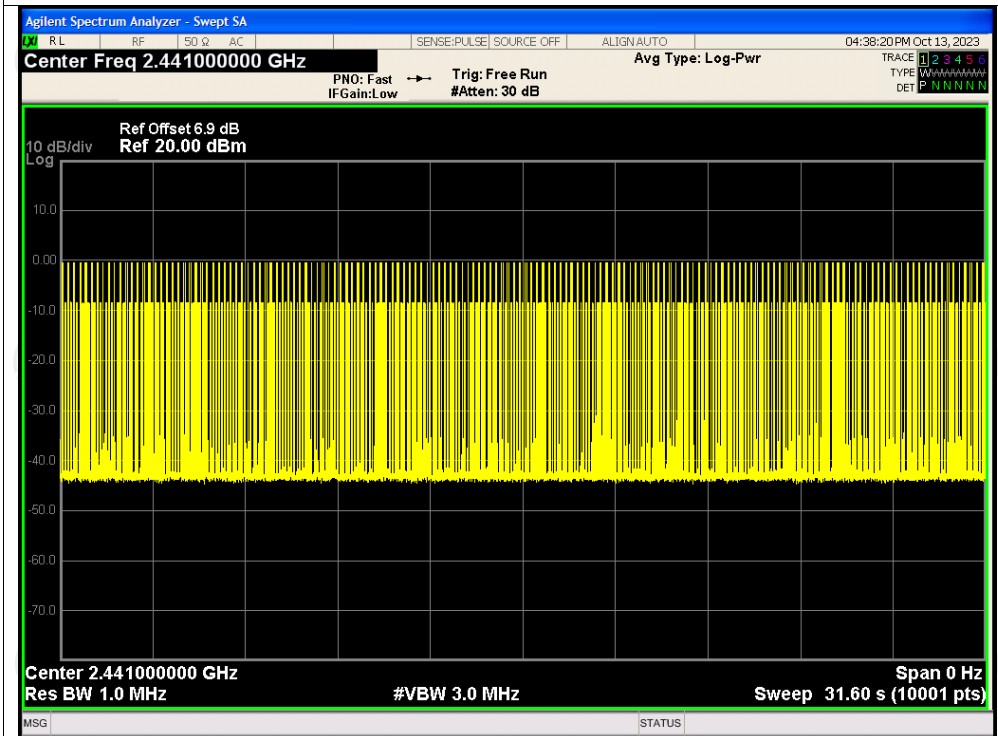

Dwell NVNT 1-DH1 2441MHz Accumulated