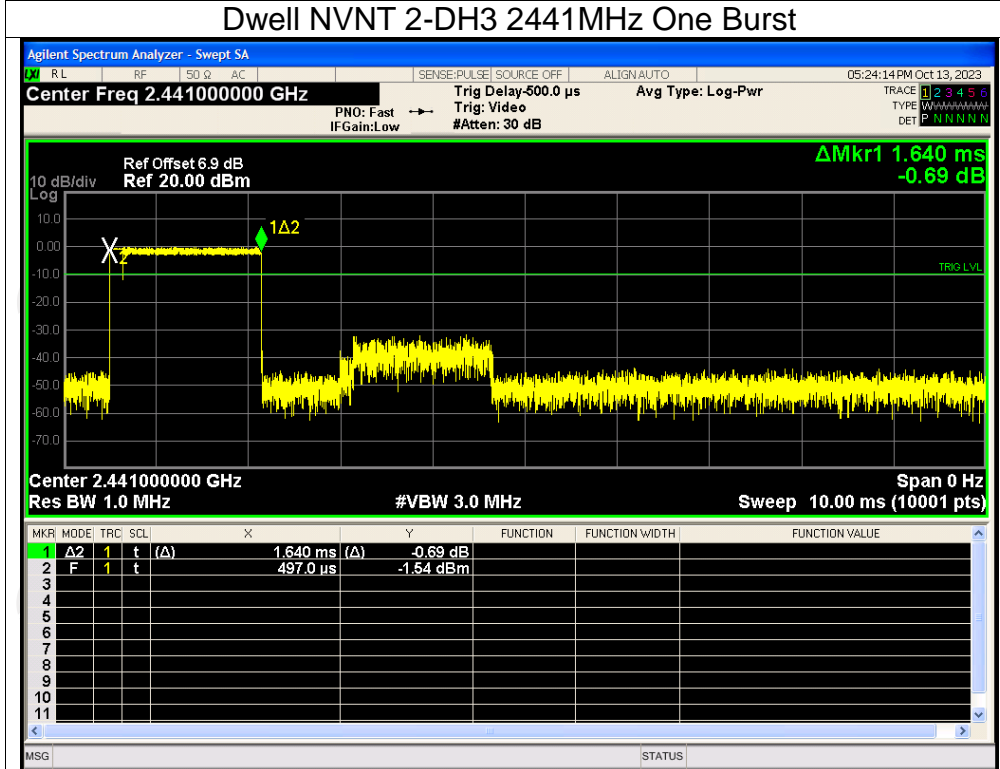

Dwell NVNT 2-DH3 2441MHz One Burst