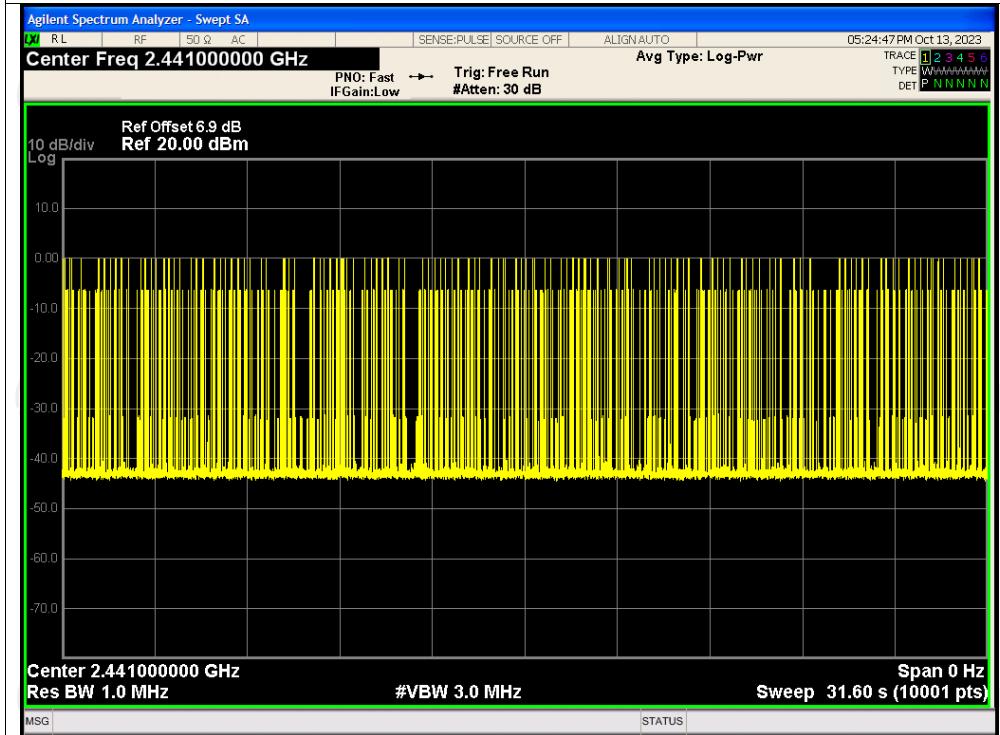

Dwell NVNT 2-DH3 2441MHz Accumulated