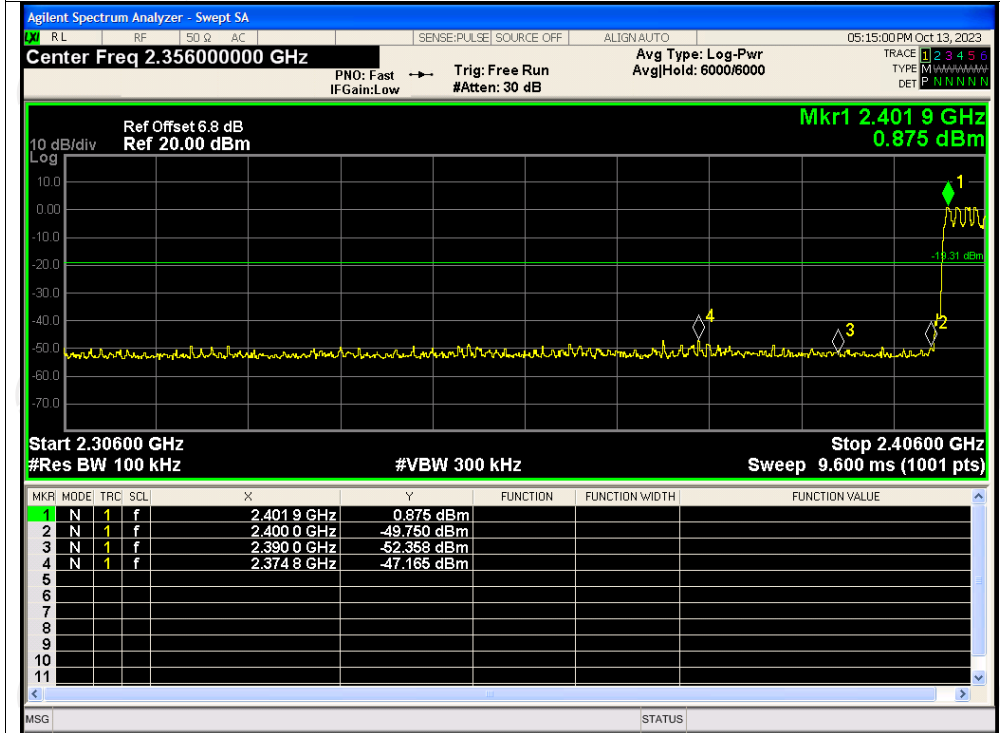

Band Edge(Hopping) NVNT 3-DH1 2402MHz Hopping Emission