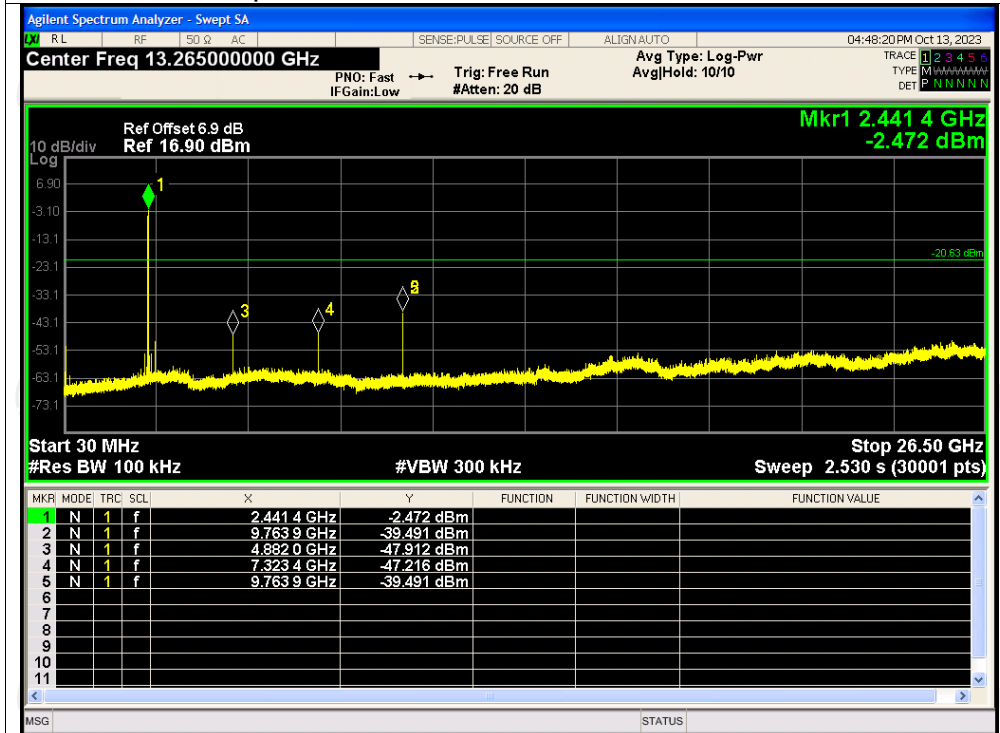

## Tx. Spurious NVNT 2-DH1 2402MHz Ref

## Tx. Spurious NVNT 2-DH1 2402MHz Emission

## Tx. Spurious NVNT 2-DH1 2441MHz Ref

## Tx. Spurious NVNT 2-DH1 2441MHz Emission