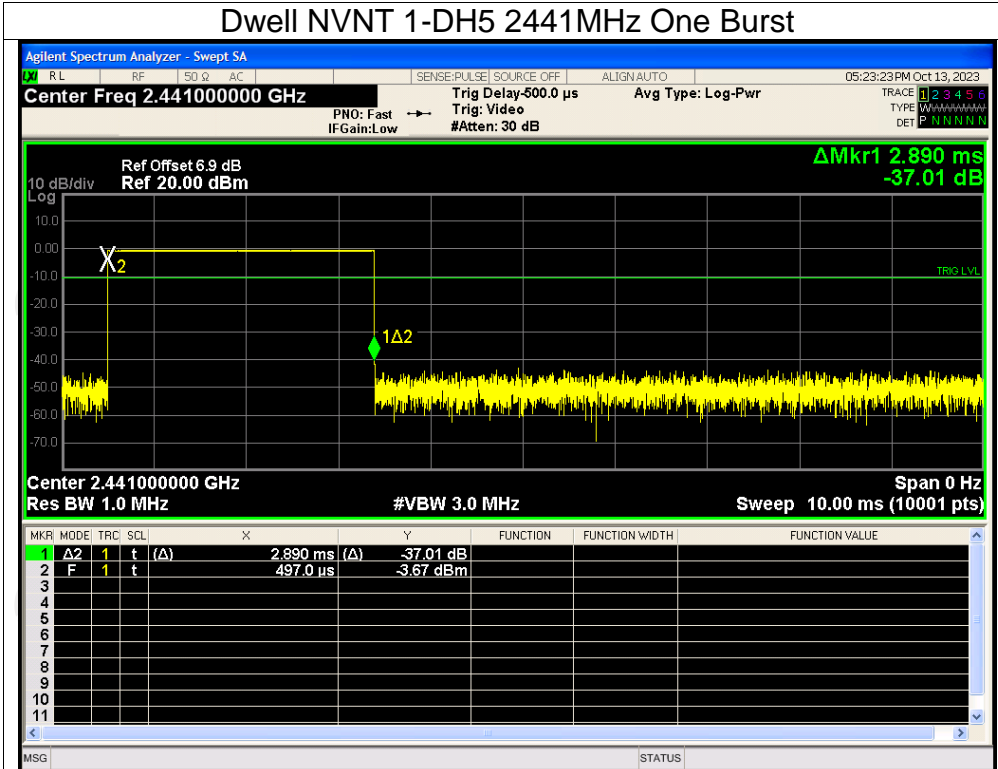

Test Graphs

Dwell NVNT 1-DH1 2441MHz One Burst

Dwell NVNT 1-DH1 2441MHz Accumulated

Dwell NVNT 1-DH3 2441MHz One Burst

Dwell NVNT 1-DH3 2441MHz Accumulated

Dwell NVNT 1-DH5 2441MHz One Burst

Dwell NVNT 1-DH5 2441MHz Accumulated

## Dwell NVNT 2-DH1 2441MHz One Burst

## Dwell NVNT 2-DH1 2441MHz Accumulated