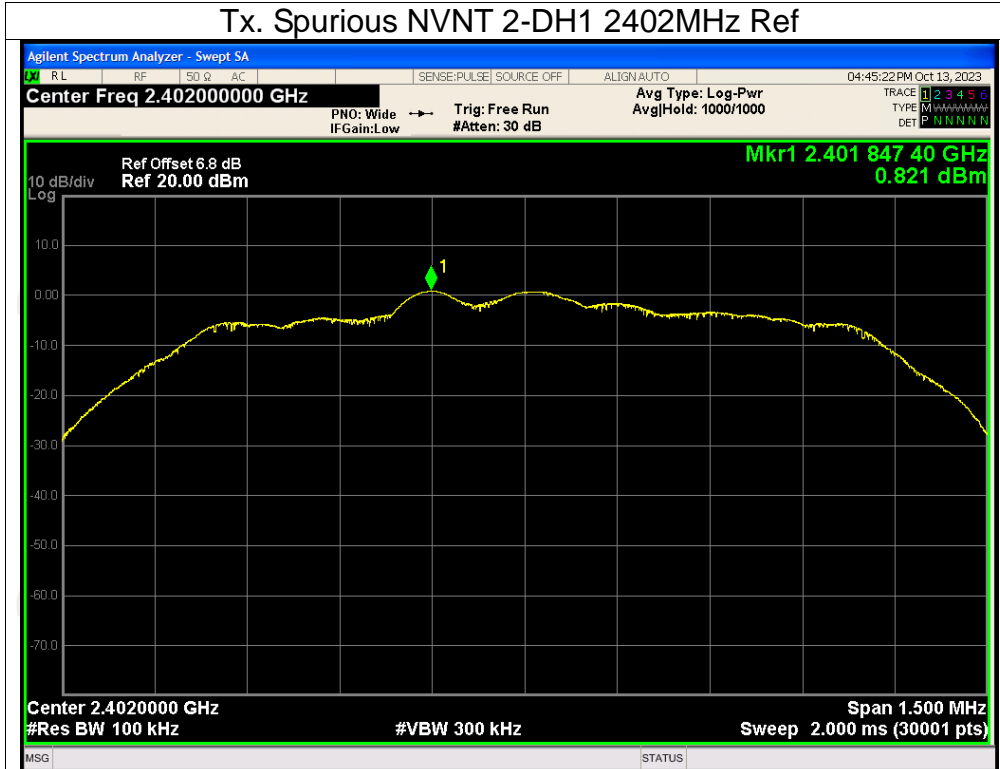

## Tx. Spurious NVNT 1-DH1 2441MHz Ref

## Tx. Spurious NVNT 1-DH1 2441MHz Emission

Tx. Spurious NVNT 1-DH1 2480MHz Ref

Tx. Spurious NVNT 1-DH1 2480MHz Emission

## Tx. Spurious NVNT 2-DH1 2402MHz Ref

## Tx. Spurious NVNT 2-DH1 2402MHz Emission