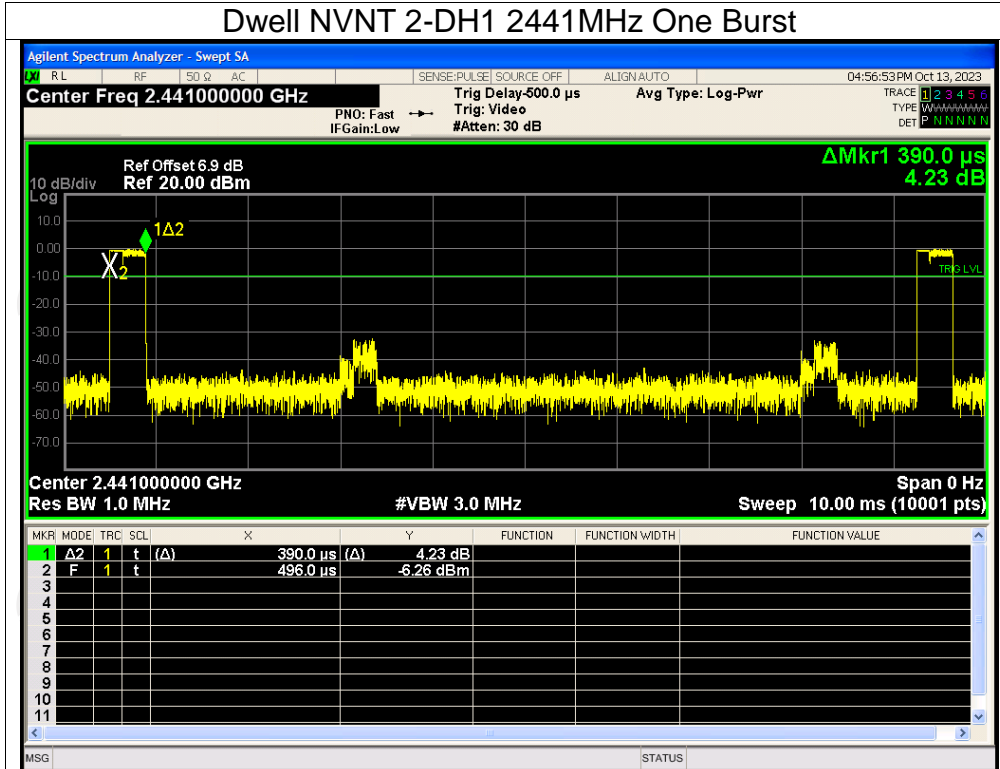

Test Graphs

Dwell NVNT 1-DH1 2441MHz One Burst

Dwell NVNT 1-DH1 2441MHz Accumulated

Dwell NVNT 1-DH3 2441MHz One Burst

Dwell NVNT 1-DH3 2441MHz Accumulated

Dwell NVNT 1-DH5 2441MHz One Burst

Dwell NVNT 1-DH5 2441MHz Accumulated

## Dwell NVNT 2-DH1 2441MHz One Burst

## Dwell NVNT 2-DH1 2441MHz Accumulated