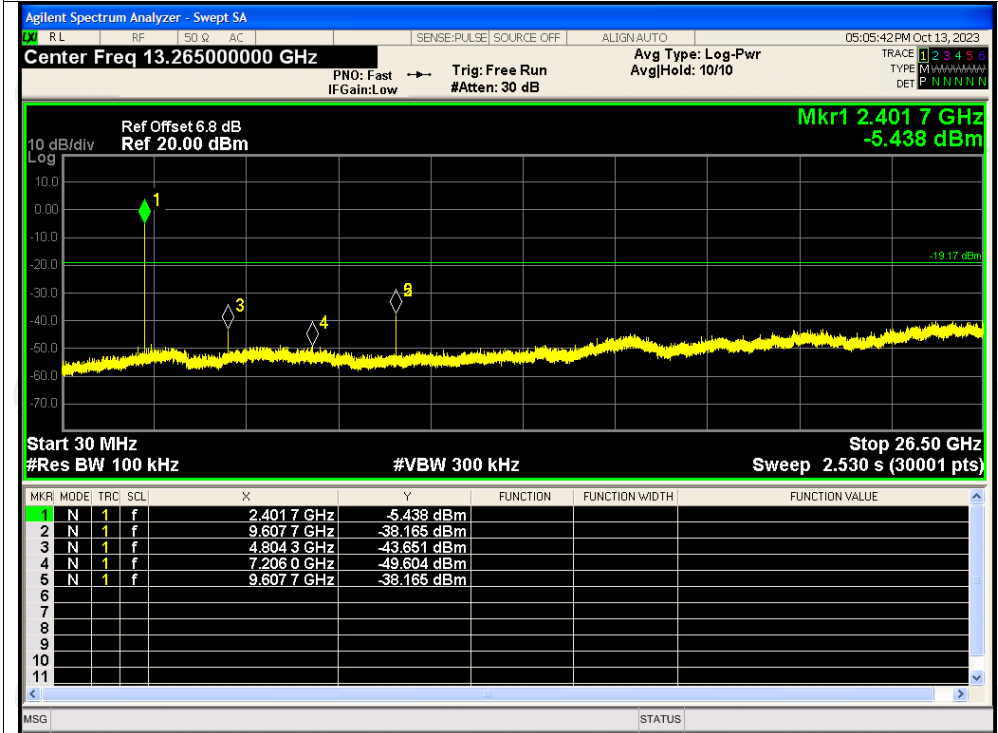

Tx. Spurious NVNT 3-DH1 2402MHz Emission