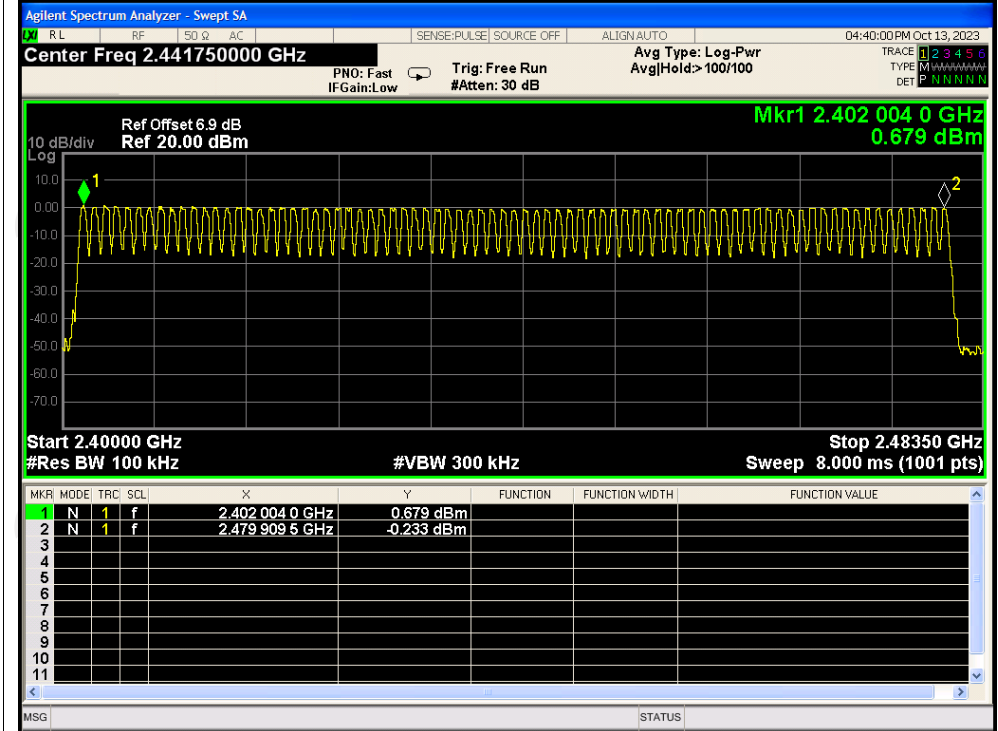

## Tx. Spurious NVNT 3-DH1 2441MHz Emission

## Tx. Spurious NVNT 3-DH1 2480MHz Ref

## Tx. Spurious NVNT 3-DH1 2480MHz Emission

**Number of Hopping Channel**

Condition	Mode	Hopping Number	Limit	Verdict
NVNT	1-DH1	79	15	Pass
NVNT	2-DH1	79	15	Pass
NVNT	3-DH1	79	15	Pass

Test Graphs  
Hopping No. NVNT 1-DH1 2441MHz