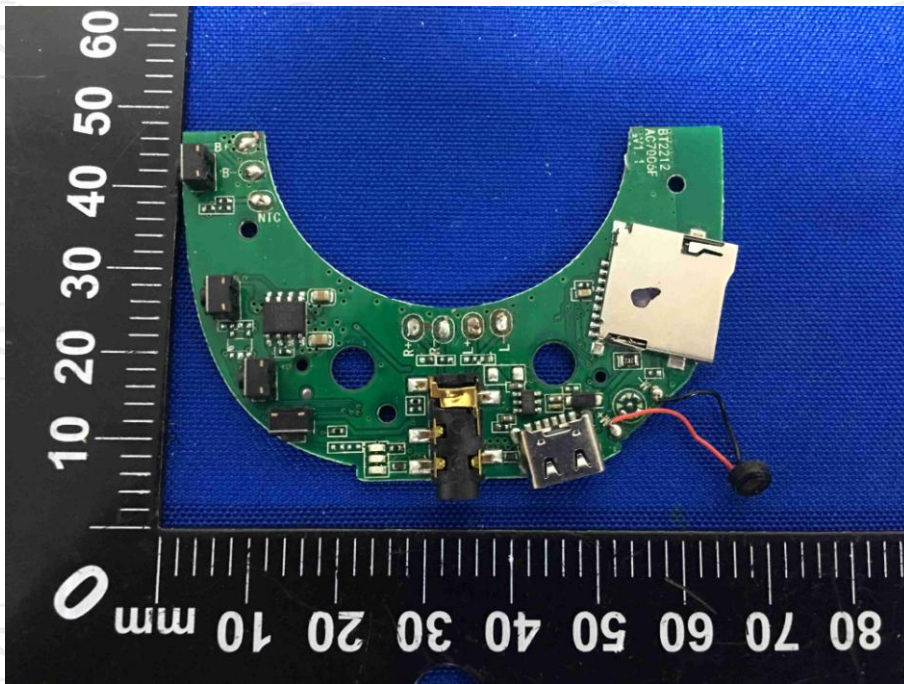

Product: WIRELESS HEADPHONES
Model: SP-K1
Internal Photos