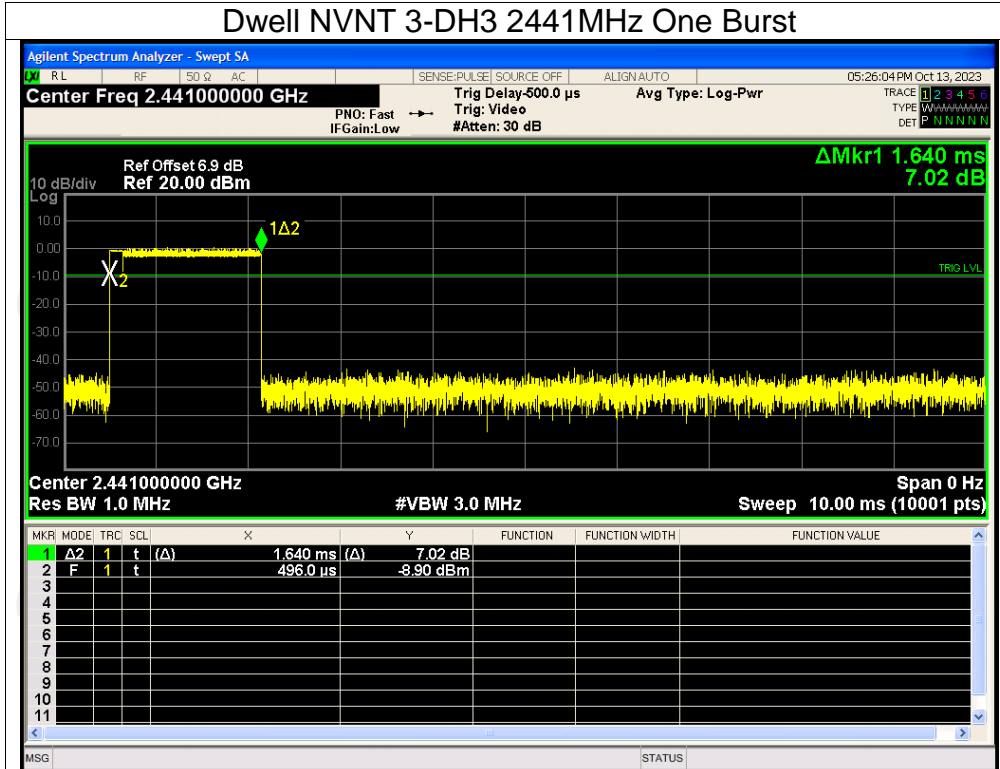

## Dwell NVNT 2-DH3 2441MHz One Burst

## Dwell NVNT 2-DH3 2441MHz Accumulated

Dwell NVNT 2-DH5 2441MHz One Burst

Dwell NVNT 2-DH5 2441MHz Accumulated

Dwell NVNT 3-DH1 2441MHz One Burst

Dwell NVNT 3-DH1 2441MHz Accumulated

Dwell NVNT 3-DH3 2441MHz One Burst

Dwell NVNT 3-DH3 2441MHz Accumulated

## Dwell NVNT 3-DH5 2441MHz One Burst