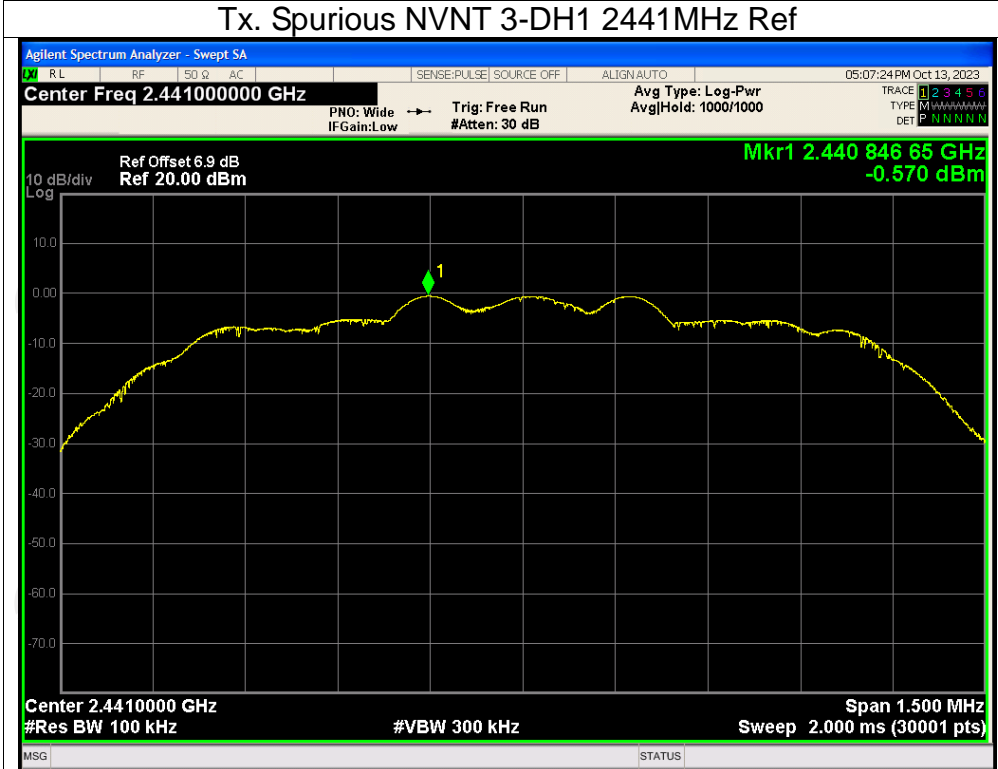

Tx. Spurious NVNT 3-DH1 2441MHz Ref