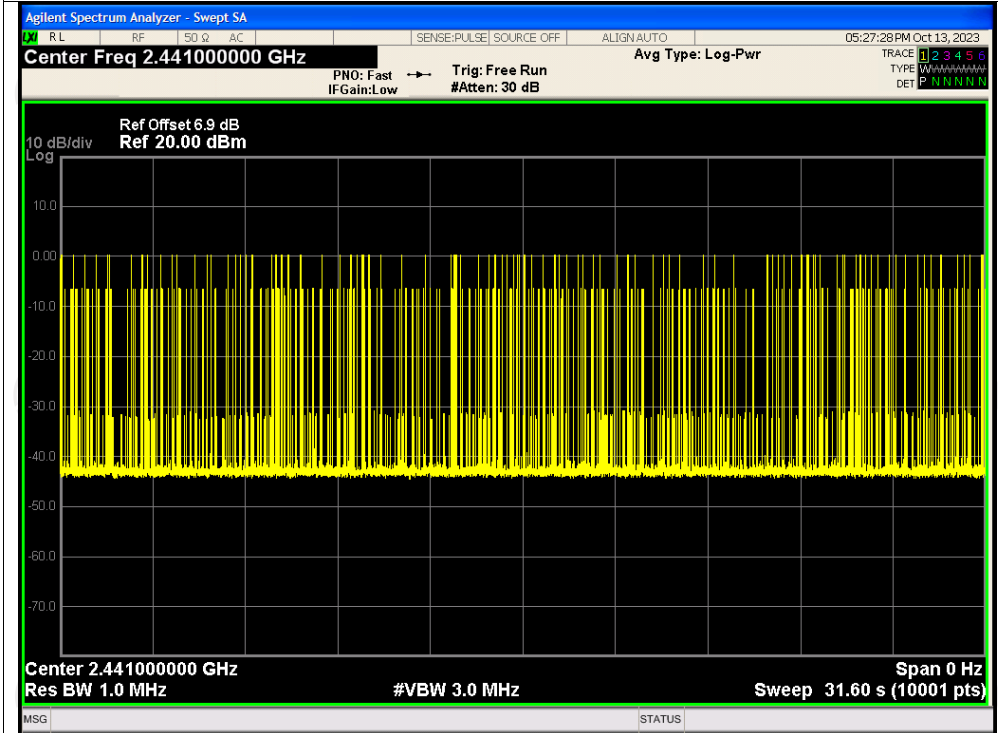

Dwell NVNT 3-DH5 2441MHz Accumulated