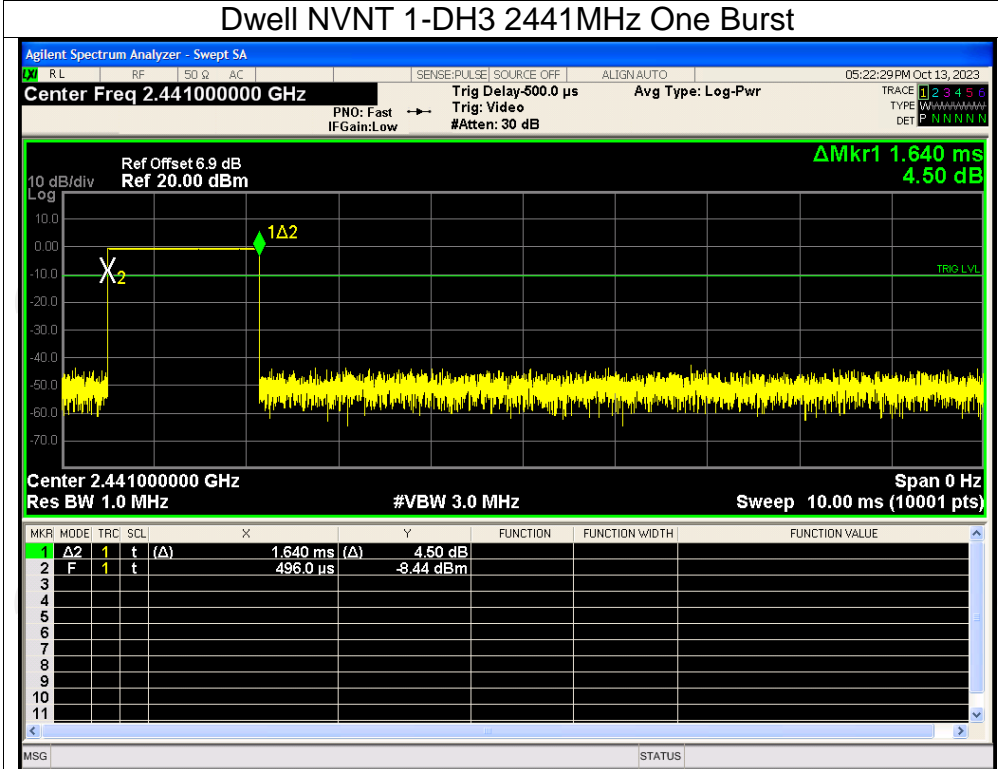

Test Graphs

Dwell NVNT 1-DH1 2441MHz One Burst

Dwell NVNT 1-DH1 2441MHz Accumulated

Dwell NVNT 1-DH3 2441MHz One Burst

Dwell NVNT 1-DH3 2441MHz Accumulated

Dwell NVNT 1-DH5 2441MHz One Burst

Dwell NVNT 1-DH5 2441MHz Accumulated

## Dwell NVNT 2-DH1 2441MHz One Burst

## Dwell NVNT 2-DH1 2441MHz Accumulated