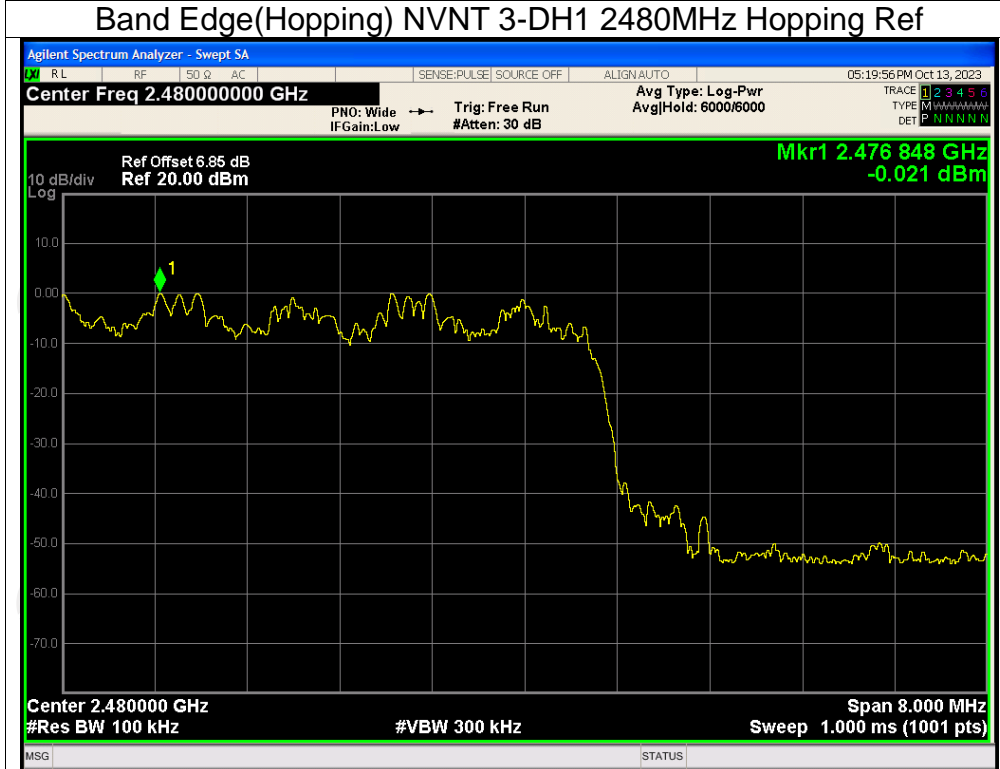

Band Edge(Hopping) NVNT 3-DH1 2480MHz Hopping Ref