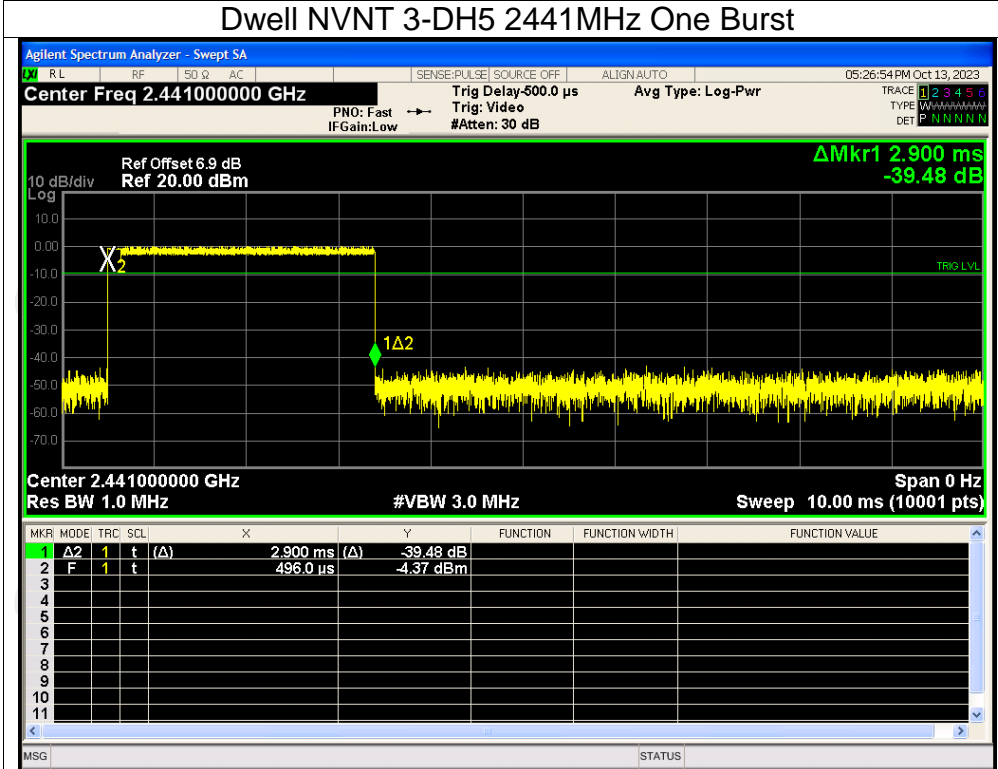

## Dwell NVNT 2-DH3 2441MHz One Burst

## Dwell NVNT 2-DH3 2441MHz Accumulated

Dwell NVNT 2-DH5 2441MHz One Burst

Dwell NVNT 2-DH5 2441MHz Accumulated

Dwell NVNT 3-DH1 2441MHz One Burst

Dwell NVNT 3-DH1 2441MHz Accumulated

Dwell NVNT 3-DH3 2441MHz One Burst

Dwell NVNT 3-DH3 2441MHz Accumulated

## Dwell NVNT 3-DH5 2441MHz One Burst