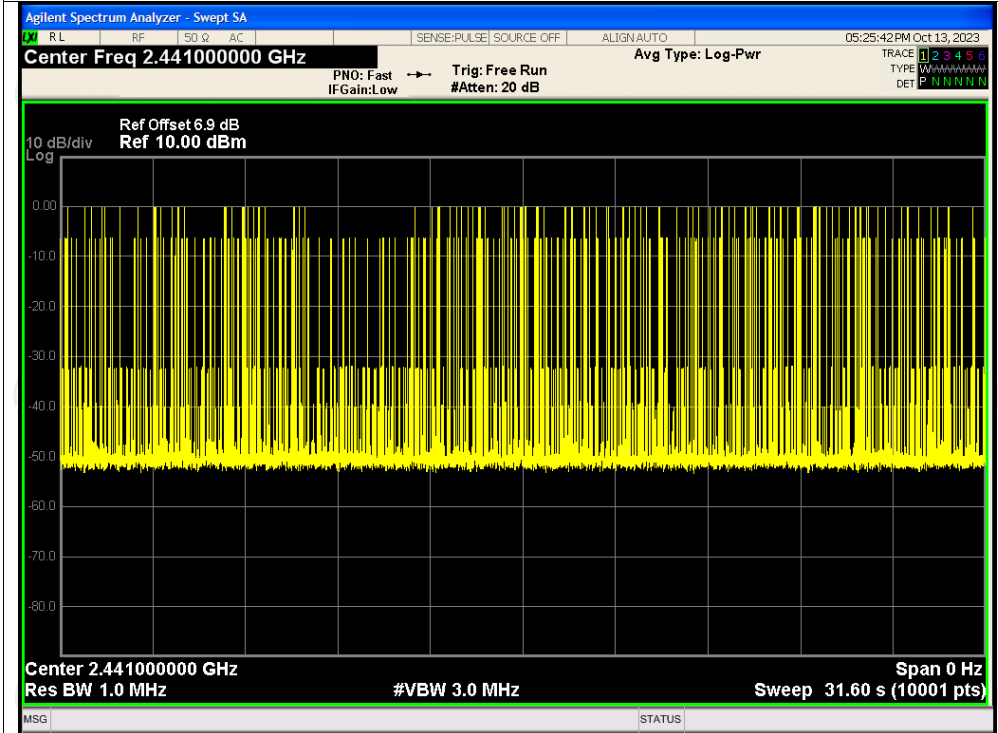

## Dwell NVNT 2-DH1 2441MHz Accumulated

## Dwell NVNT 2-DH3 2441MHz One Burst

## Dwell NVNT 2-DH3 2441MHz Accumulated

Dwell NVNT 2-DH5 2441MHz One Burst

Dwell NVNT 2-DH5 2441MHz Accumulated

Dwell NVNT 3-DH1 2441MHz One Burst

Dwell NVNT 3-DH1 2441MHz Accumulated

Dwell NVNT 3-DH3 2441MHz One Burst