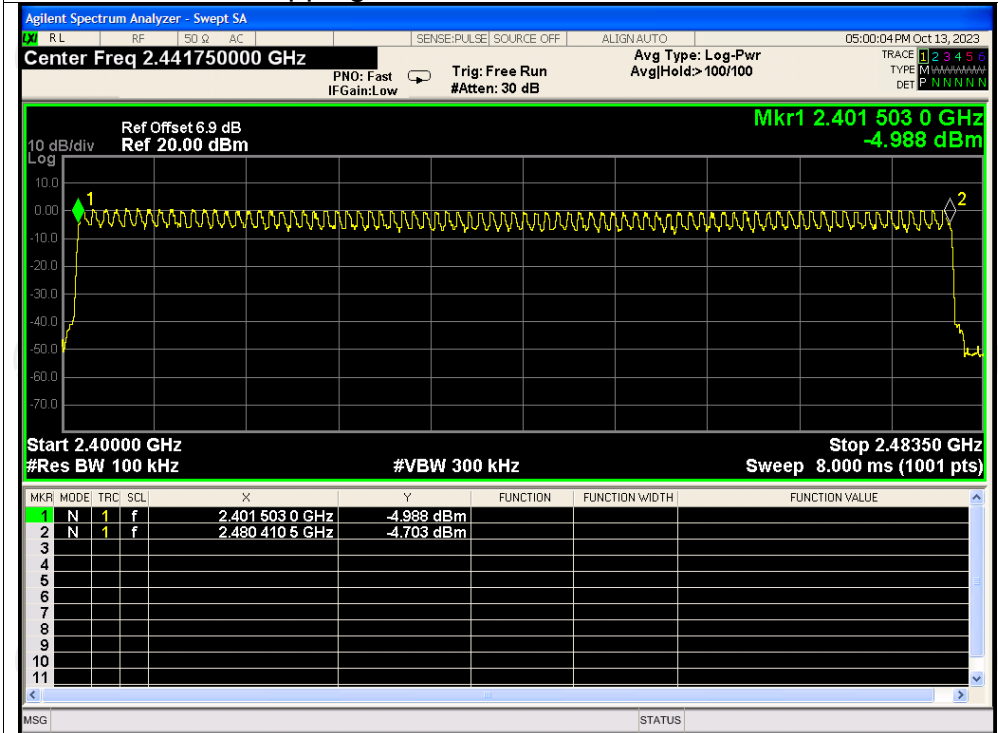

Hopping No. NVNT 2-DH1 2441MHz