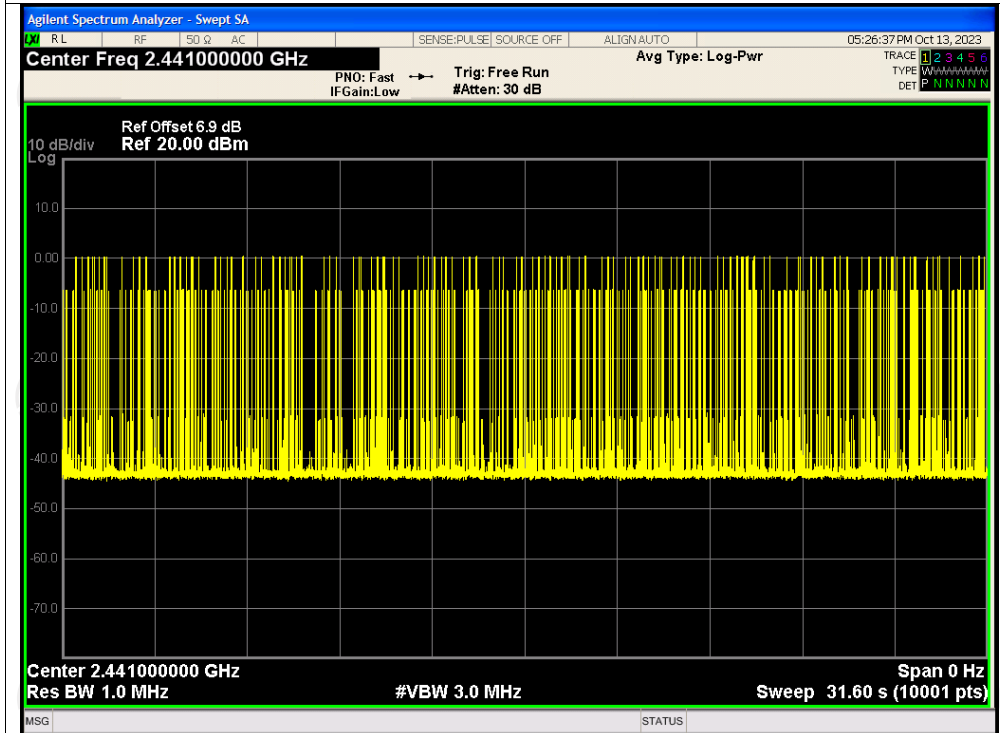

## Dwell NVNT 2-DH3 2441MHz Accumulated

Dwell NVNT 2-DH5 2441MHz One Burst

Dwell NVNT 2-DH5 2441MHz Accumulated

Dwell NVNT 3-DH1 2441MHz One Burst

Dwell NVNT 3-DH1 2441MHz Accumulated

Dwell NVNT 3-DH3 2441MHz One Burst

Dwell NVNT 3-DH3 2441MHz Accumulated