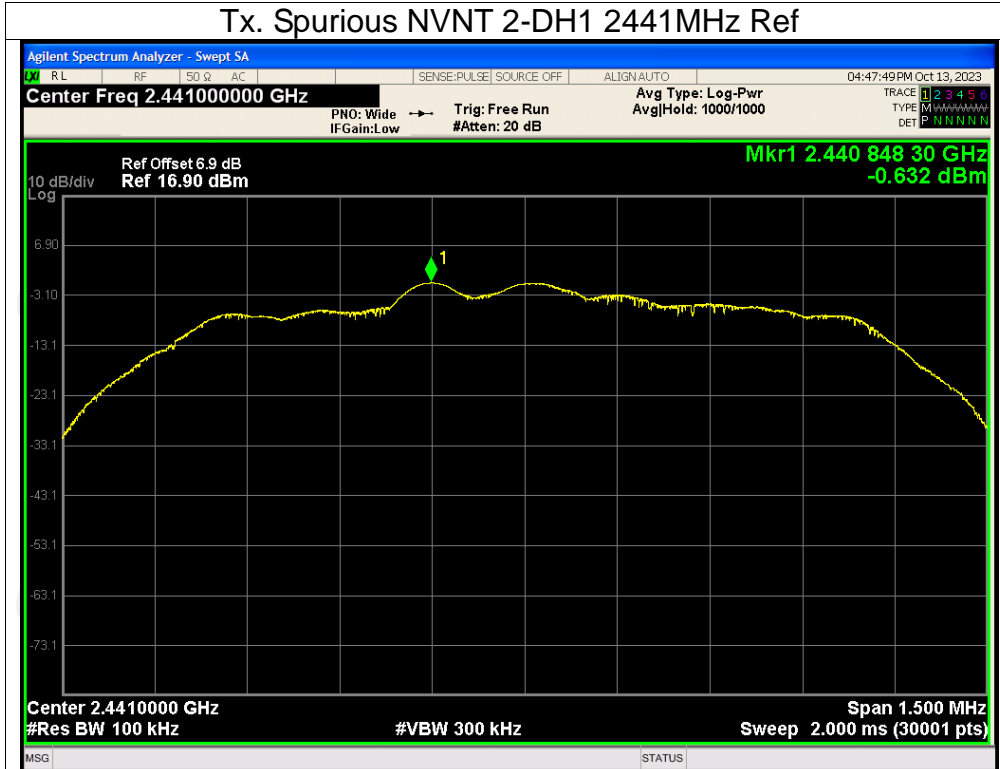

## Tx. Spurious NVNT 1-DH1 2441MHz Emission

Tx. Spurious NVNT 1-DH1 2480MHz Ref

Tx. Spurious NVNT 1-DH1 2480MHz Emission

## Tx. Spurious NVNT 2-DH1 2402MHz Ref

## Tx. Spurious NVNT 2-DH1 2402MHz Emission

## Tx. Spurious NVNT 2-DH1 2441MHz Ref