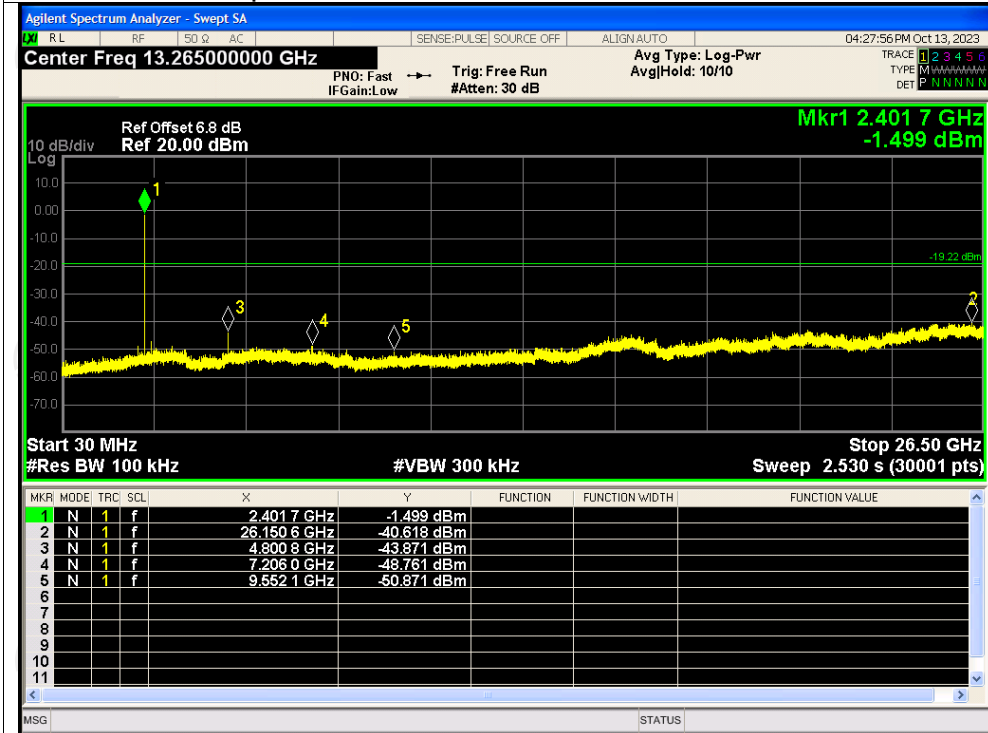

## Band Edge(Hopping) NVNT 3-DH1 2480MHz Hopping Ref

## Band Edge(Hopping) NVNT 3-DH1 2480MHz Hopping Emission

**Conducted RF Spurious Emission**

Condition	Mode	Frequency (MHz)	Max Value (dBc)	Limit (dBc)	Verdict
NVNT	1-DH1	2402	-41.39	-20	Pass
NVNT	1-DH1	2441	-38.32	-20	Pass
NVNT	1-DH1	2480	-39.47	-20	Pass
NVNT	2-DH1	2402	-38.93	-20	Pass
NVNT	2-DH1	2441	-38.86	-20	Pass
NVNT	2-DH1	2480	-38.20	-20	Pass
NVNT	3-DH1	2402	-38.99	-20	Pass
NVNT	3-DH1	2441	-38.47	-20	Pass
NVNT	3-DH1	2480	-38.93	-20	Pass

Test Graphs

Tx. Spurious NVNT 1-DH1 2402MHz Ref

Tx. Spurious NVNT 1-DH1 2402MHz Emission

## Tx. Spurious NVNT 1-DH1 2441MHz Ref