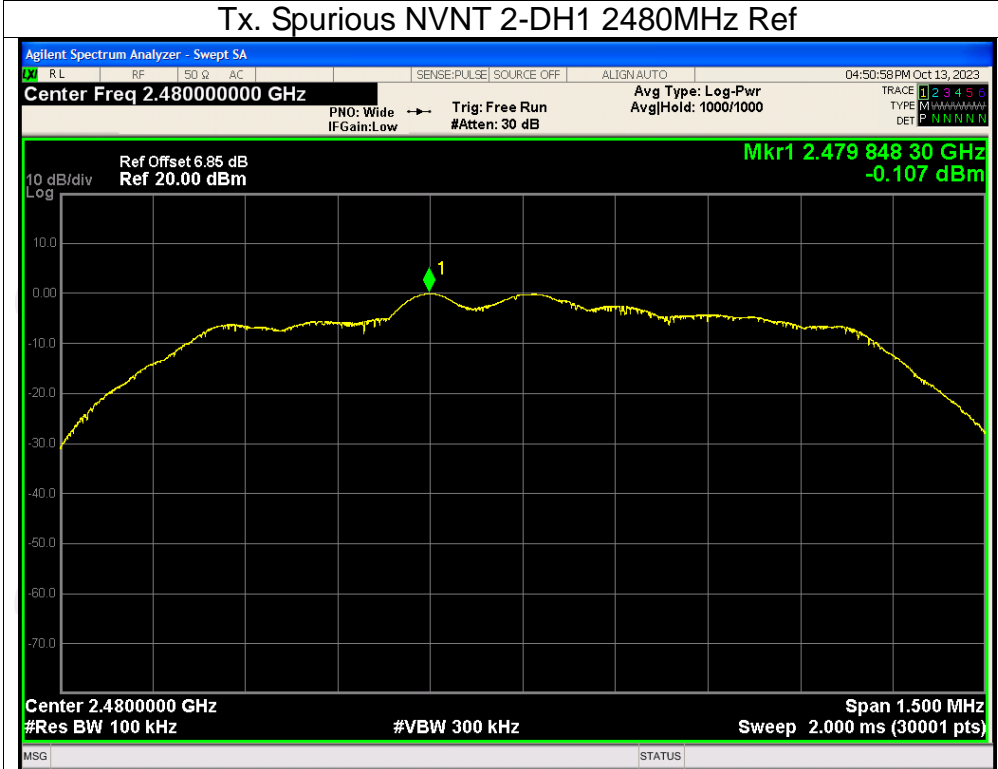

Tx. Spurious NVNT 2-DH1 2480MHz Ref