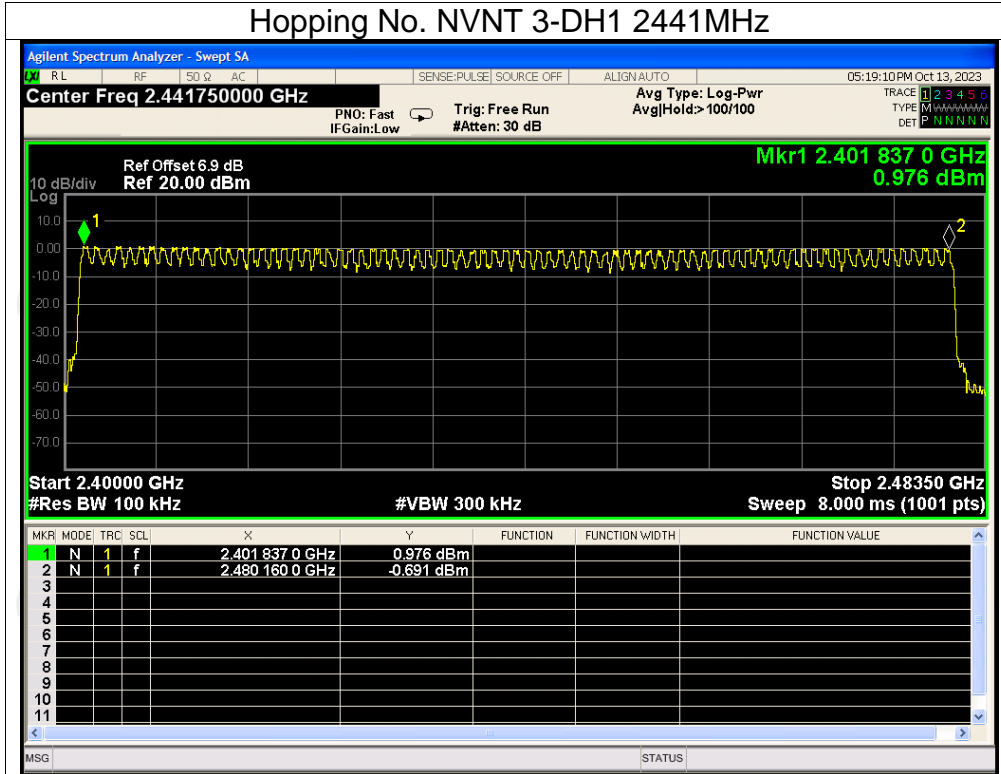

## Tx. Spurious NVNT 3-DH1 2441MHz Emission

## Tx. Spurious NVNT 3-DH1 2480MHz Ref

## Tx. Spurious NVNT 3-DH1 2480MHz Emission

**Number of Hopping Channel**

Condition	Mode	Hopping Number	Limit	Verdict
NVNT	1-DH1	79	15	Pass
NVNT	2-DH1	79	15	Pass
NVNT	3-DH1	79	15	Pass

Test Graphs  
Hopping No. NVNT 1-DH1 2441MHz

Hopping No. NVNT 2-DH1 2441MHz

Hopping No. NVNT 3-DH1 2441MHz

**Dwell Time**

Condition	Mode	Frequency (MHz)	Pulse Time (ms)	Total Dwell Time (ms)	Burst Count	Period Time (ms)	Limit (ms)	Verdict
NVNT	1-DH1	2441	0.38	120.84	318	31600	400	Pass
NVNT	1-DH3	2441	1.64	255.84	156	31600	400	Pass
NVNT	1-DH5	2441	2.89	338.13	117	31600	400	Pass
NVNT	2-DH1	2441	0.39	124.02	318	31600	400	Pass
NVNT	2-DH3	2441	1.64	265.68	162	31600	400	Pass
NVNT	2-DH5	2441	2.89	306.34	106	31600	400	Pass
NVNT	3-DH1	2441	0.39	124.41	319	31600	400	Pass
NVNT	3-DH3	2441	1.64	250.92	153	31600	400	Pass
NVNT	3-DH5	2441	2.90	301.60	104	31600	400	Pass