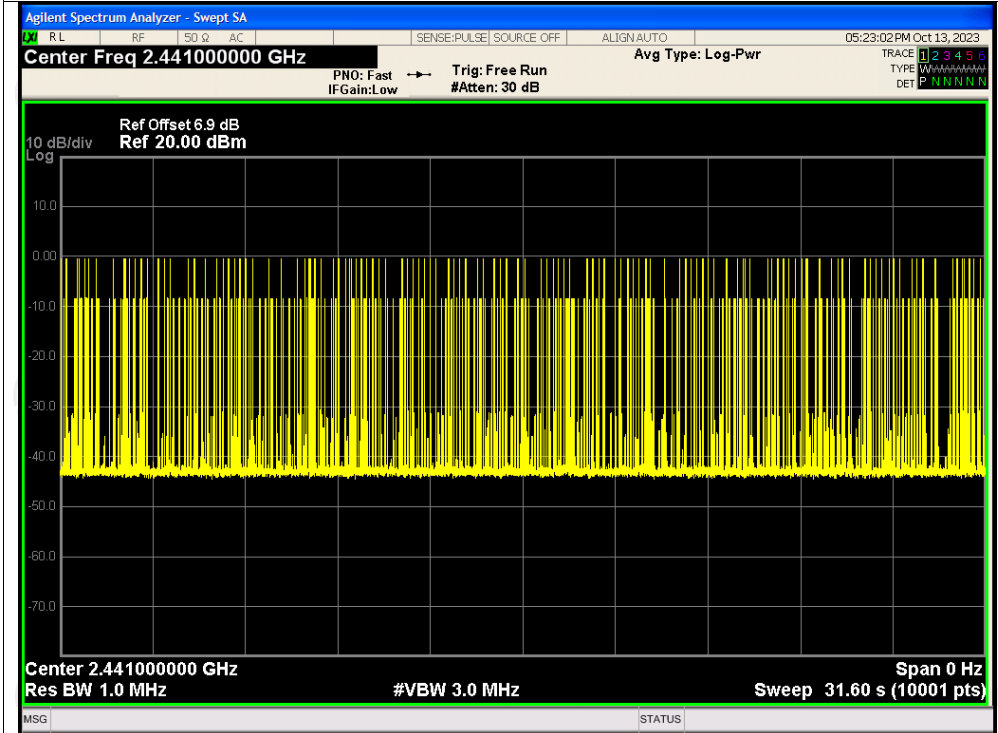

Test Graphs

Dwell NVNT 1-DH1 2441MHz One Burst

Dwell NVNT 1-DH1 2441MHz Accumulated

Dwell NVNT 1-DH3 2441MHz One Burst

Dwell NVNT 1-DH3 2441MHz Accumulated

Dwell NVNT 1-DH5 2441MHz One Burst

Dwell NVNT 1-DH5 2441MHz Accumulated

## Dwell NVNT 2-DH1 2441MHz One Burst