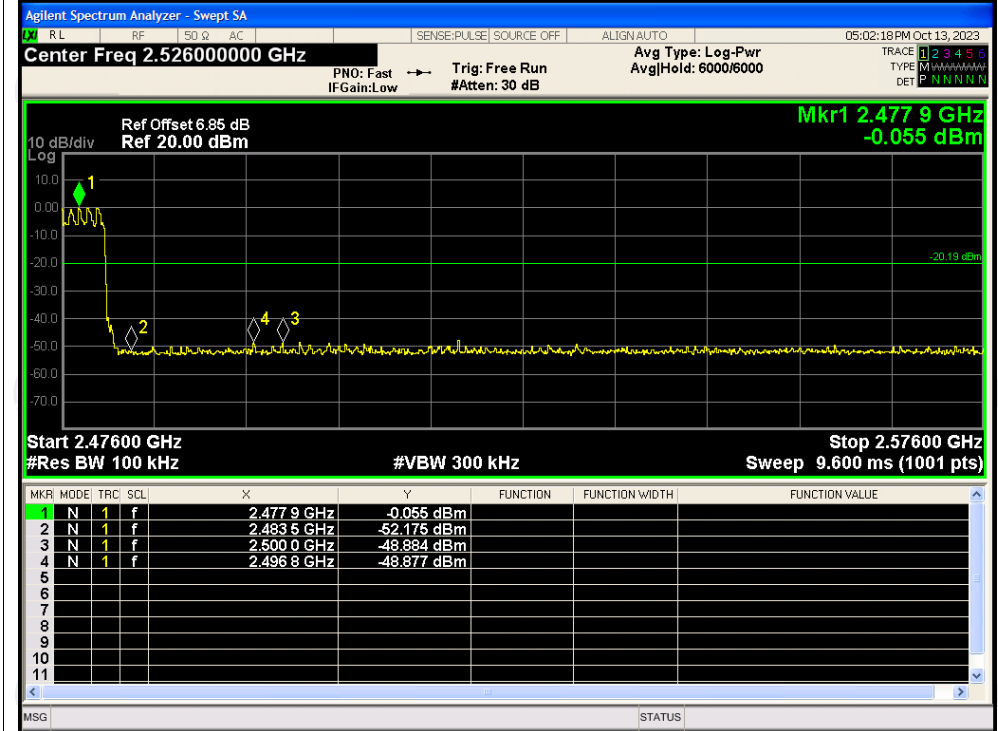

## Band Edge(Hopping) NVNT 2-DH1 2480MHz Hopping Ref

## Band Edge(Hopping) NVNT 2-DH1 2480MHz Hopping Emission