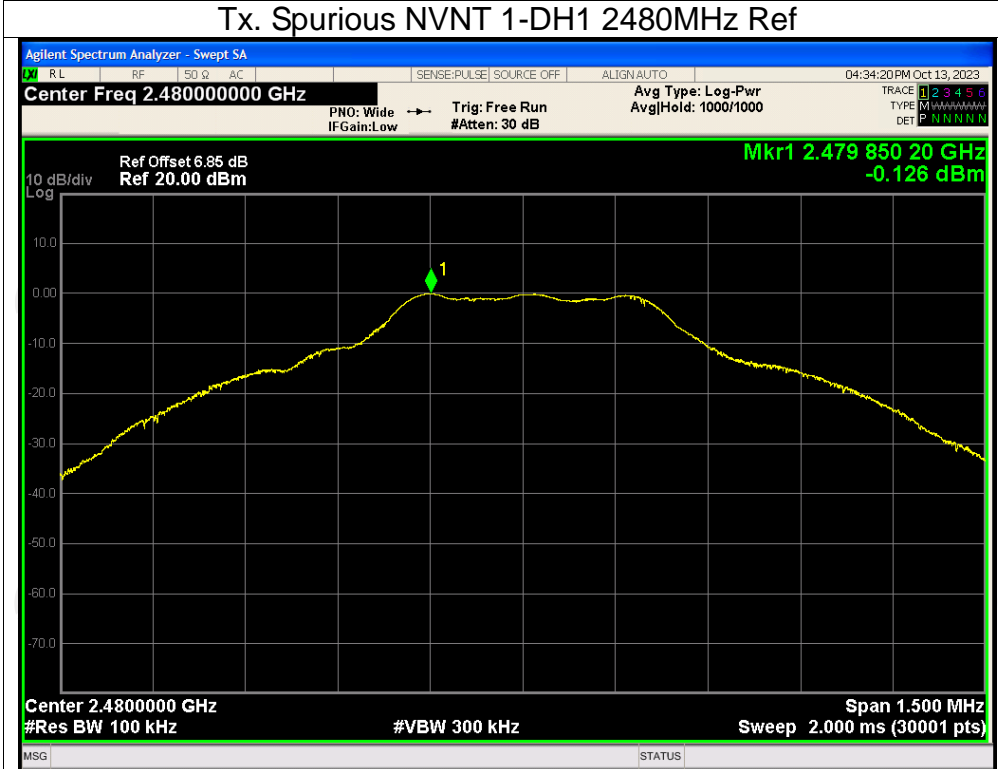

Test Graphs

Tx. Spurious NVNT 1-DH1 2402MHz Ref

Tx. Spurious NVNT 1-DH1 2402MHz Emission

## Tx. Spurious NVNT 1-DH1 2441MHz Ref

## Tx. Spurious NVNT 1-DH1 2441MHz Emission

Tx. Spurious NVNT 1-DH1 2480MHz Ref

Tx. Spurious NVNT 1-DH1 2480MHz Emission