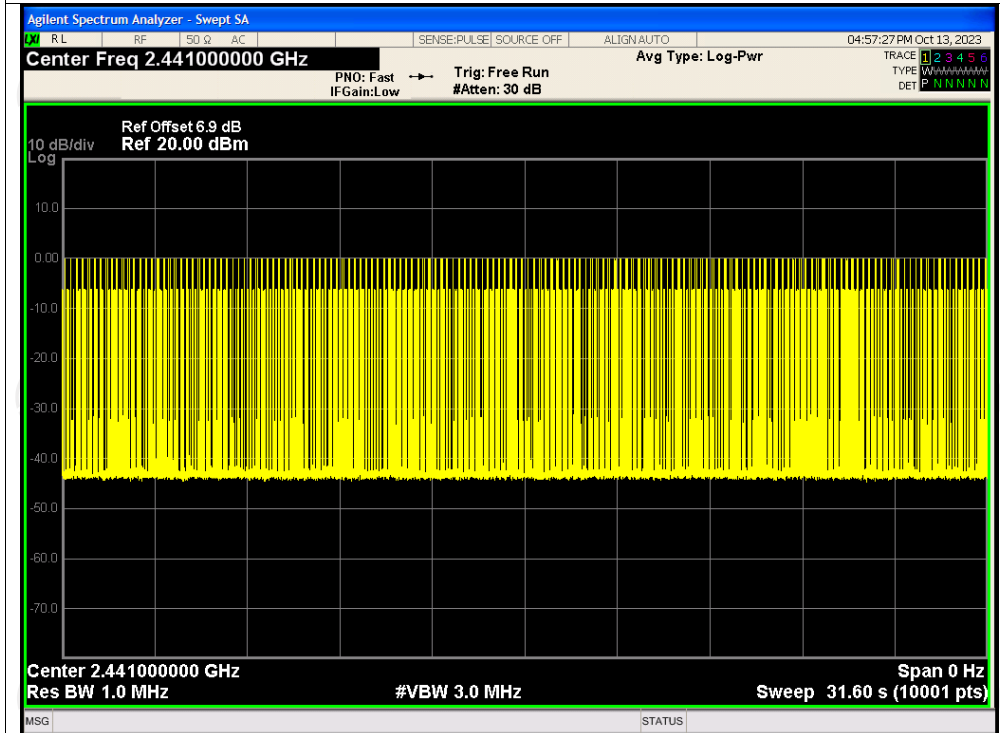

Dwell NVNT 2-DH1 2441MHz Accumulated