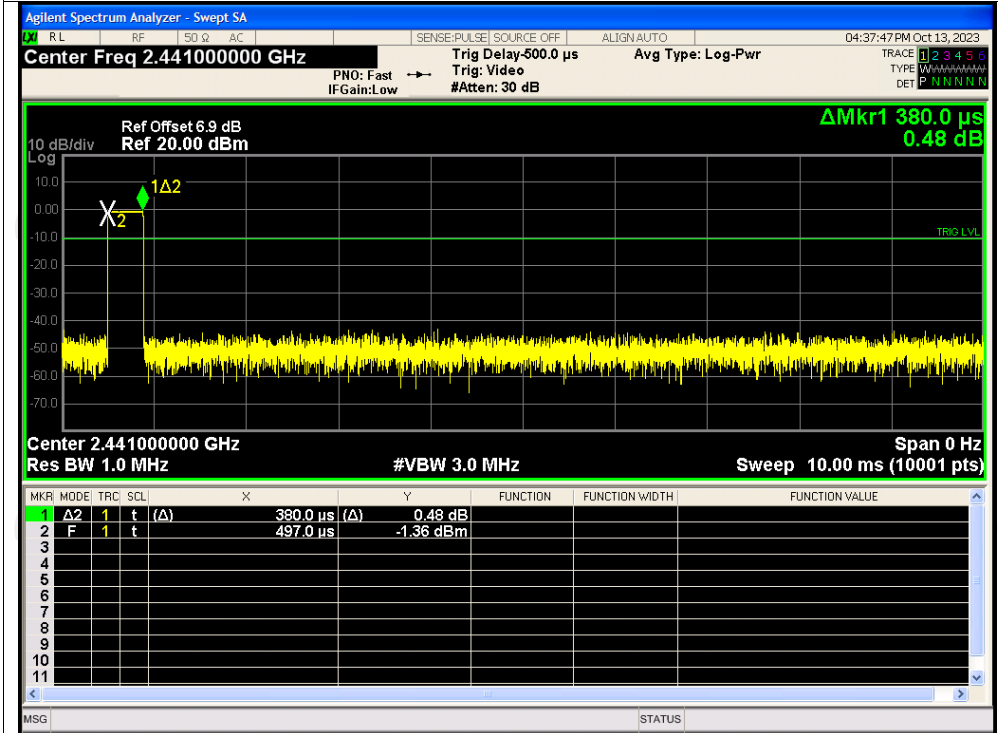

Test Graphs

Dwell NVNT 1-DH1 2441MHz One Burst