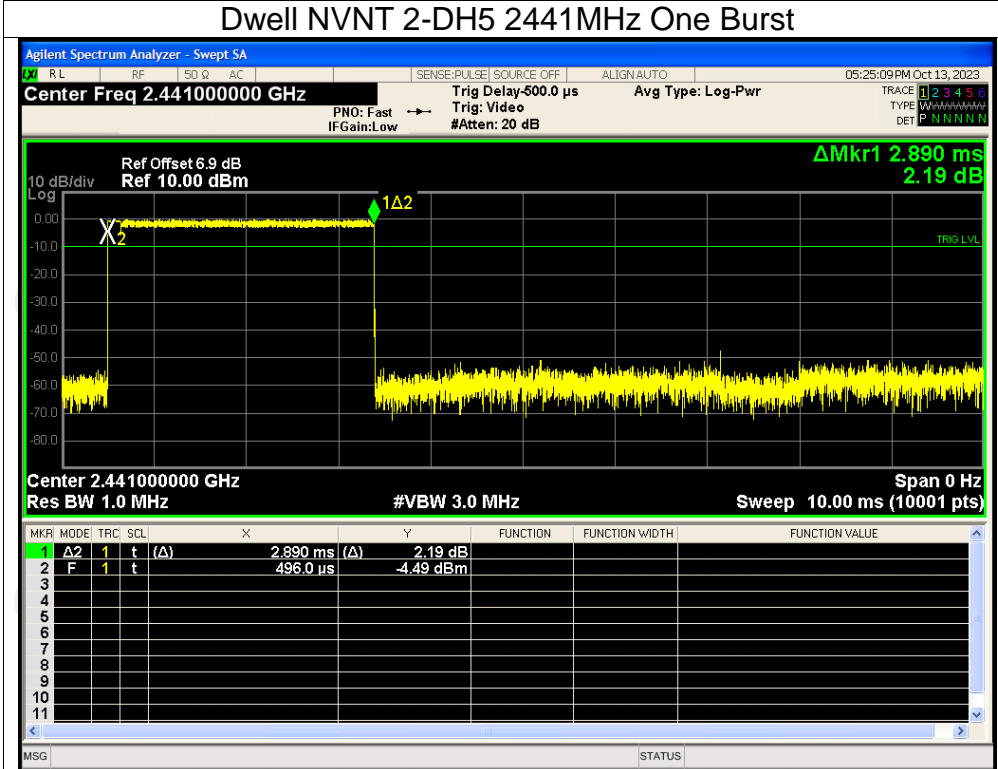

Dwell NVNT 2-DH5 2441MHz One Burst