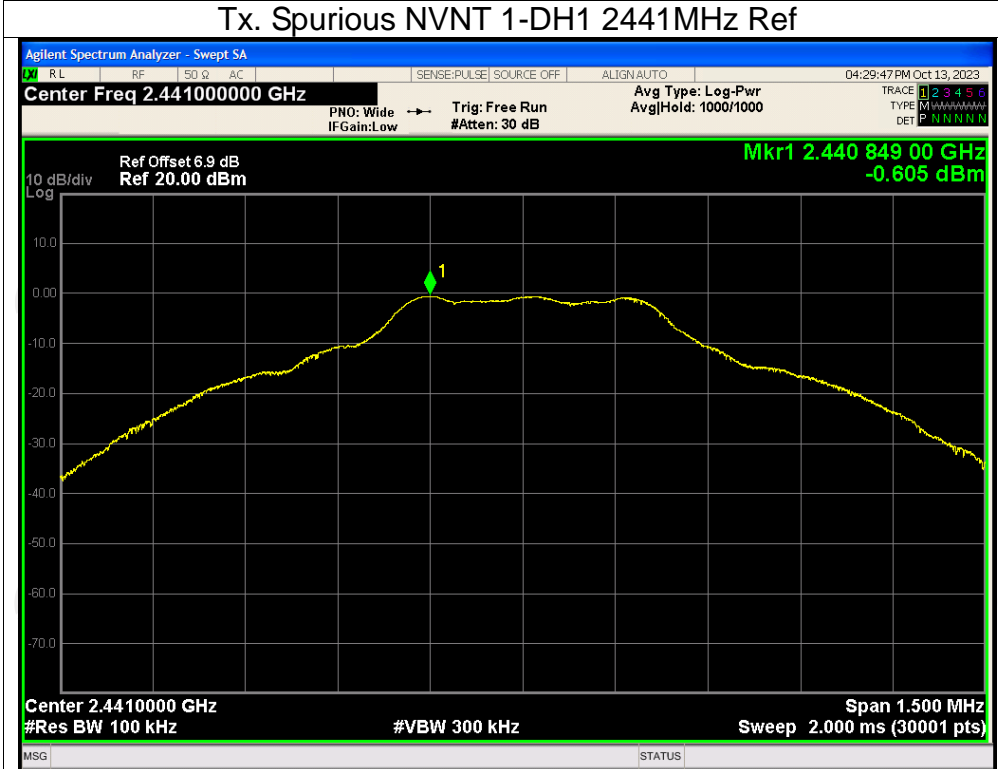

Test Graphs

Tx. Spurious NVNT 1-DH1 2402MHz Ref

Tx. Spurious NVNT 1-DH1 2402MHz Emission

## Tx. Spurious NVNT 1-DH1 2441MHz Ref

## Tx. Spurious NVNT 1-DH1 2441MHz Emission

Tx. Spurious NVNT 1-DH1 2480MHz Ref

Tx. Spurious NVNT 1-DH1 2480MHz Emission