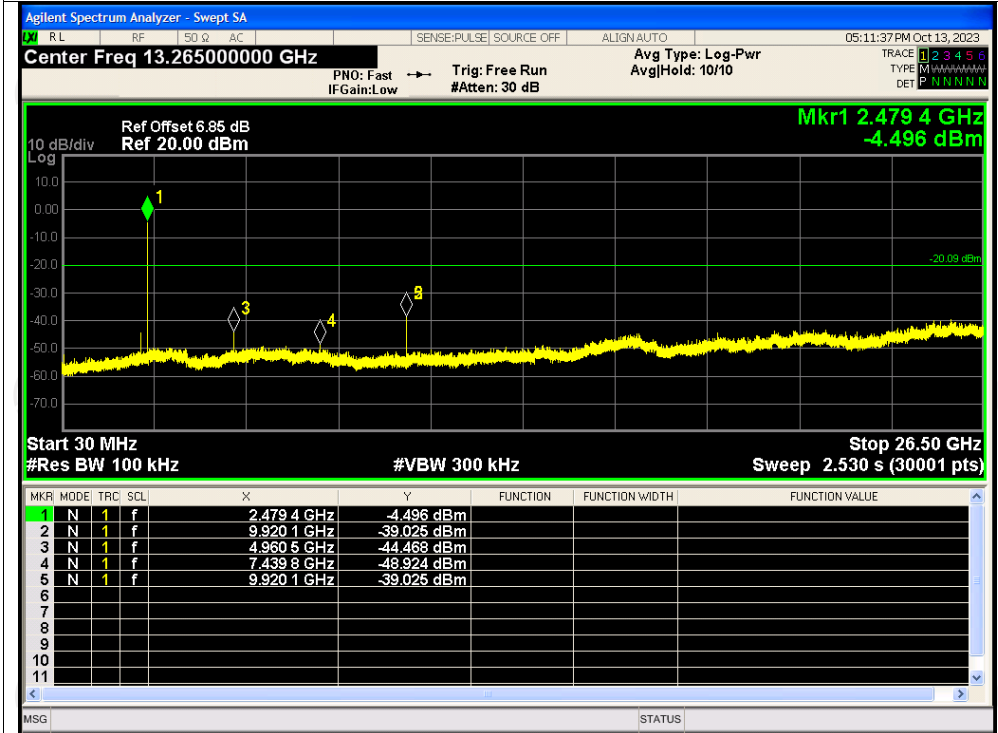

Tx. Spurious NVNT 3-DH1 2480MHz Emission