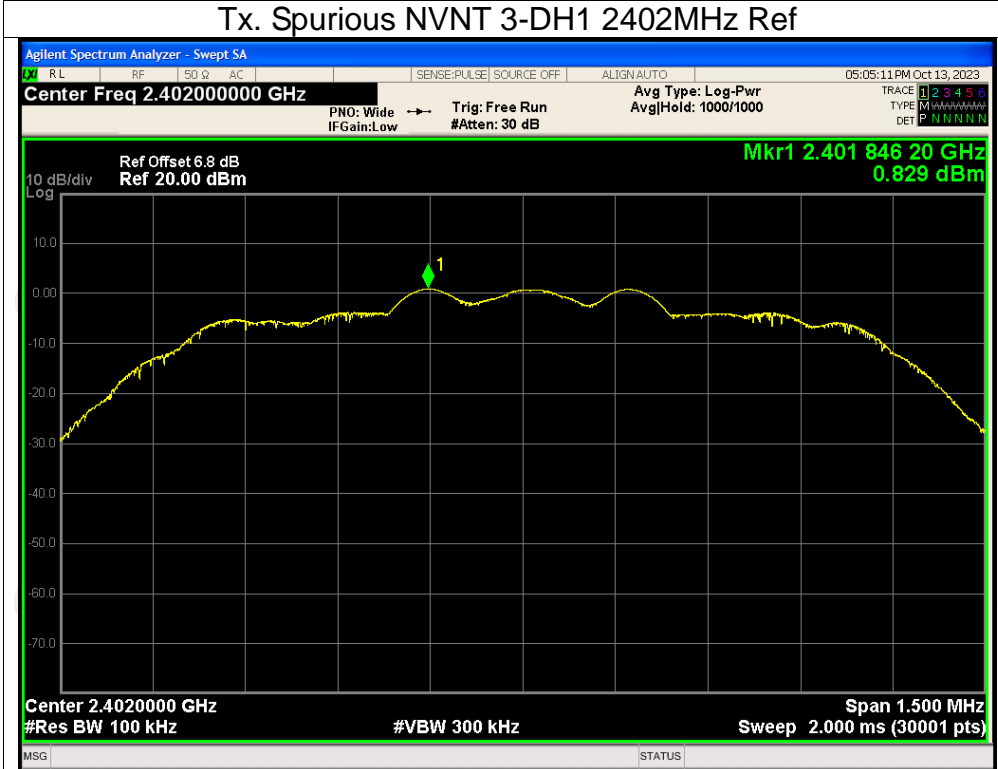

Tx. Spurious NVNT 3-DH1 2402MHz Ref