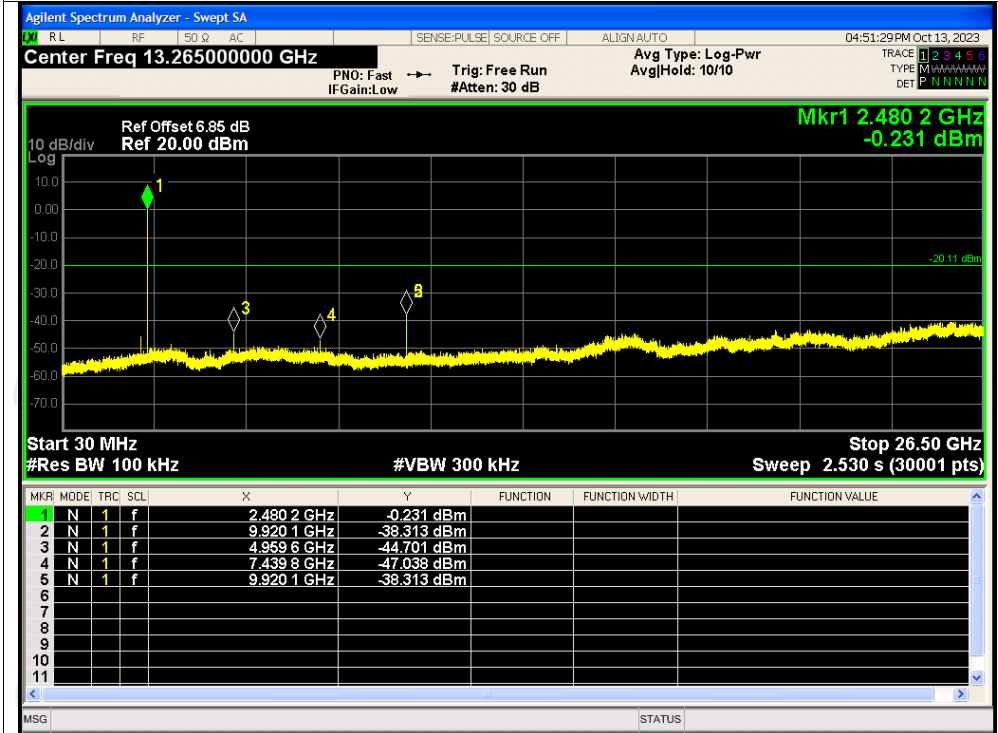

Tx. Spurious NVNT 2-DH1 2480MHz Emission