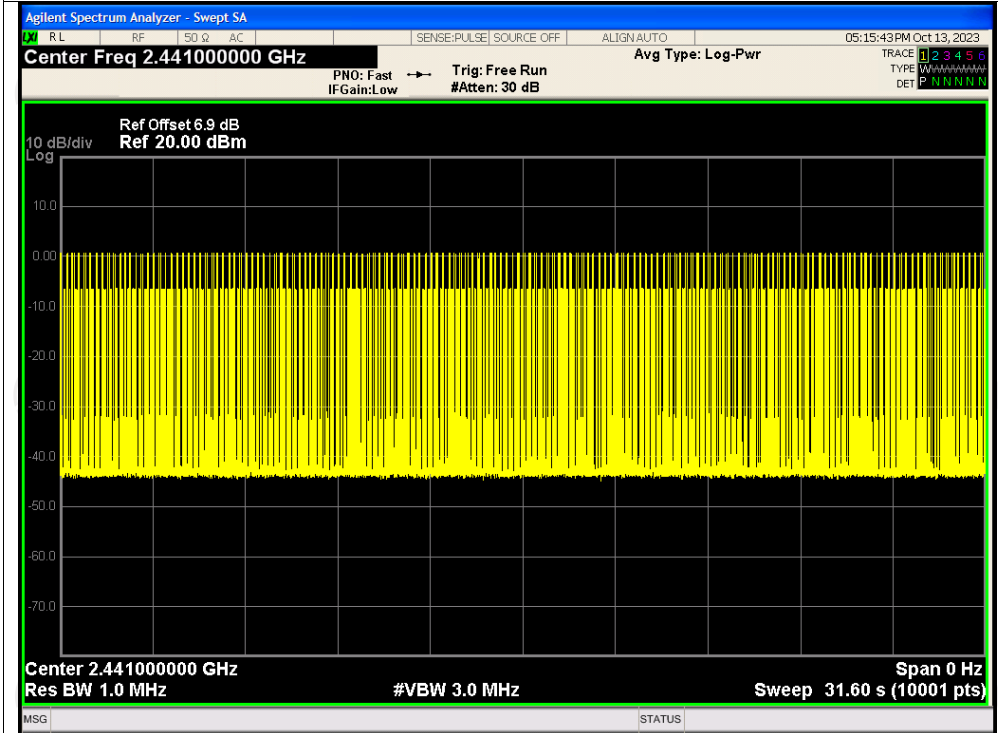

## Dwell NVNT 2-DH3 2441MHz Accumulated

Dwell NVNT 2-DH5 2441MHz One Burst

Dwell NVNT 2-DH5 2441MHz Accumulated

Dwell NVNT 3-DH1 2441MHz One Burst

Dwell NVNT 3-DH1 2441MHz Accumulated

Dwell NVNT 3-DH3 2441MHz One Burst

Dwell NVNT 3-DH3 2441MHz Accumulated