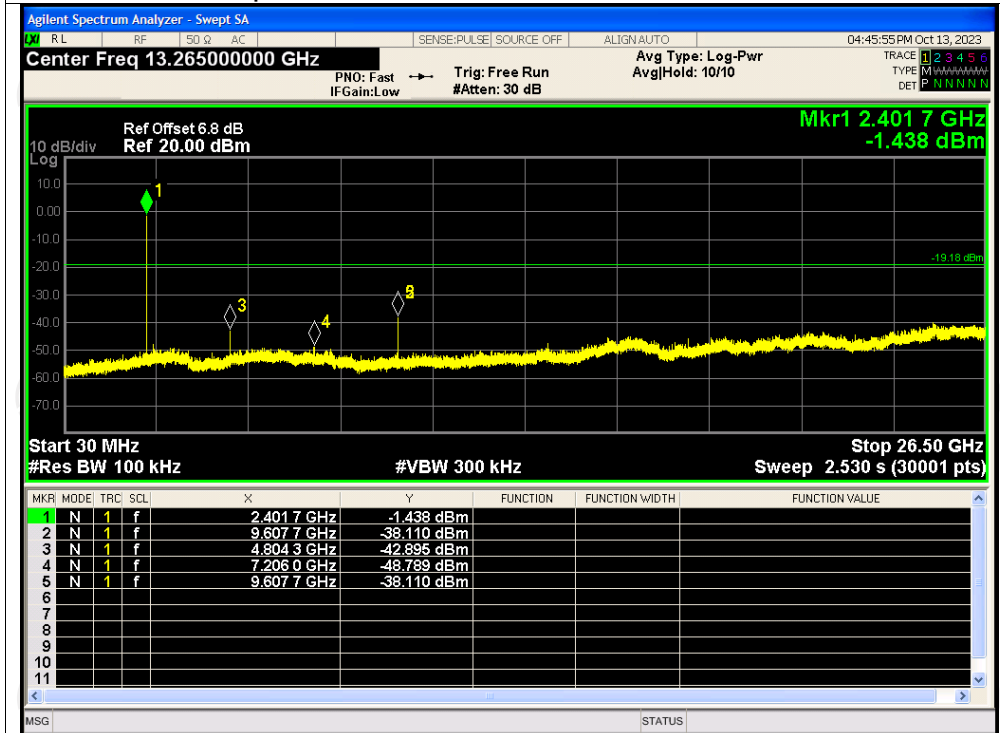

## Tx. Spurious NVNT 1-DH1 2441MHz Ref

## Tx. Spurious NVNT 1-DH1 2441MHz Emission

Tx. Spurious NVNT 1-DH1 2480MHz Ref

Tx. Spurious NVNT 1-DH1 2480MHz Emission

## Tx. Spurious NVNT 2-DH1 2402MHz Ref

## Tx. Spurious NVNT 2-DH1 2402MHz Emission