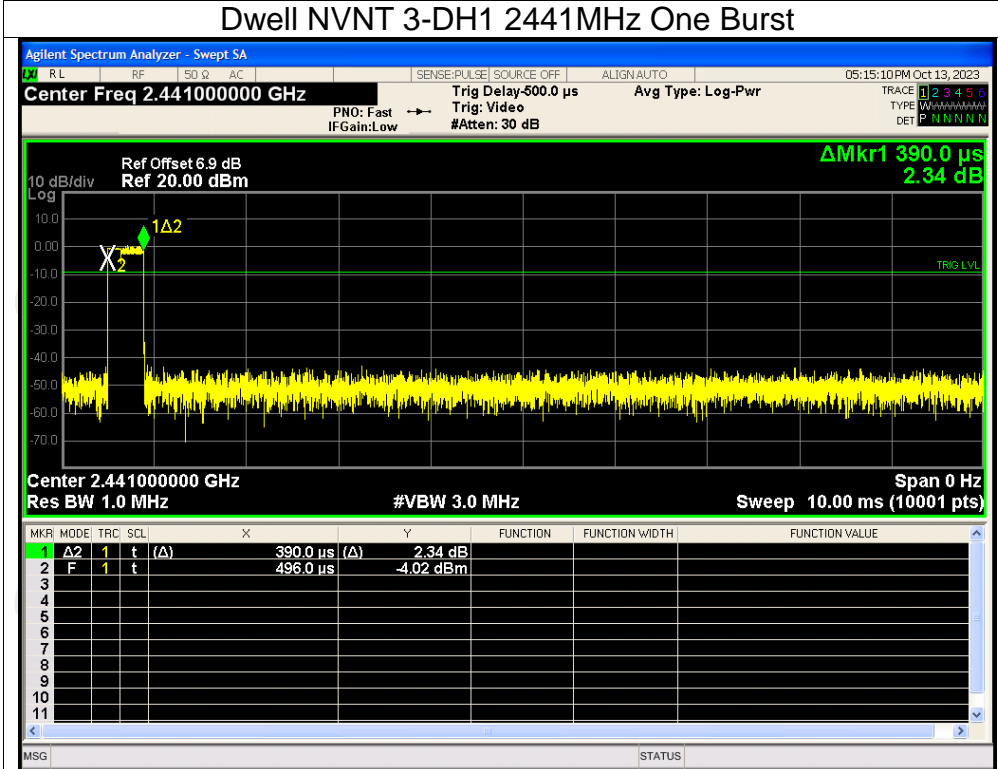

## Dwell NVNT 2-DH3 2441MHz One Burst

## Dwell NVNT 2-DH3 2441MHz Accumulated

Dwell NVNT 2-DH5 2441MHz One Burst

Dwell NVNT 2-DH5 2441MHz Accumulated

Dwell NVNT 3-DH1 2441MHz One Burst

Dwell NVNT 3-DH1 2441MHz Accumulated

Dwell NVNT 3-DH3 2441MHz One Burst

Dwell NVNT 3-DH3 2441MHz Accumulated

## Dwell NVNT 3-DH5 2441MHz One Burst