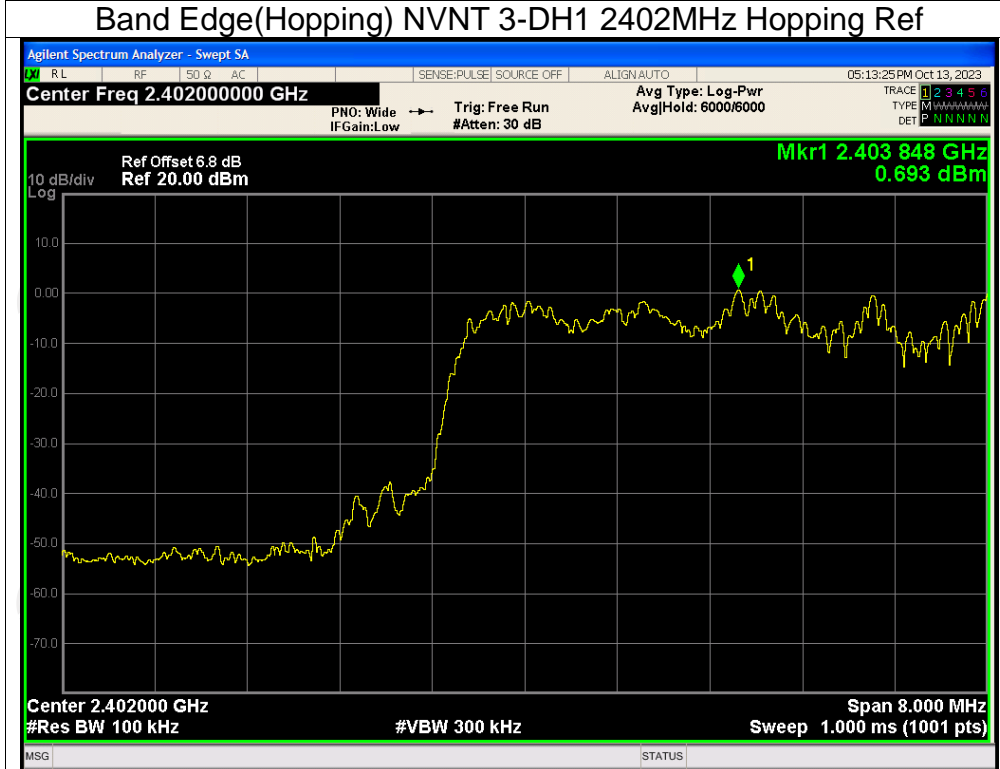

## Band Edge(Hopping) NVNT 2-DH1 2480MHz Hopping Ref

## Band Edge(Hopping) NVNT 2-DH1 2480MHz Hopping Emission

## Band Edge(Hopping) NVNT 3-DH1 2402MHz Hopping Ref