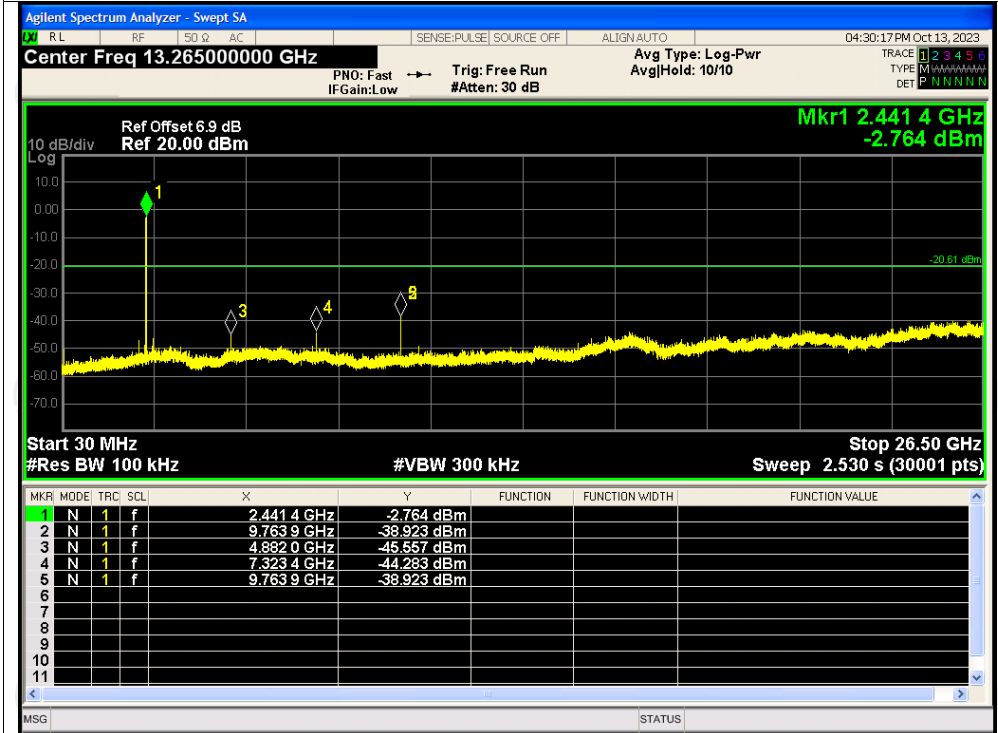

Test Graphs

Tx. Spurious NVNT 1-DH1 2402MHz Ref

Tx. Spurious NVNT 1-DH1 2402MHz Emission

## Tx. Spurious NVNT 1-DH1 2441MHz Ref

## Tx. Spurious NVNT 1-DH1 2441MHz Emission

Tx. Spurious NVNT 1-DH1 2480MHz Ref

Tx. Spurious NVNT 1-DH1 2480MHz Emission