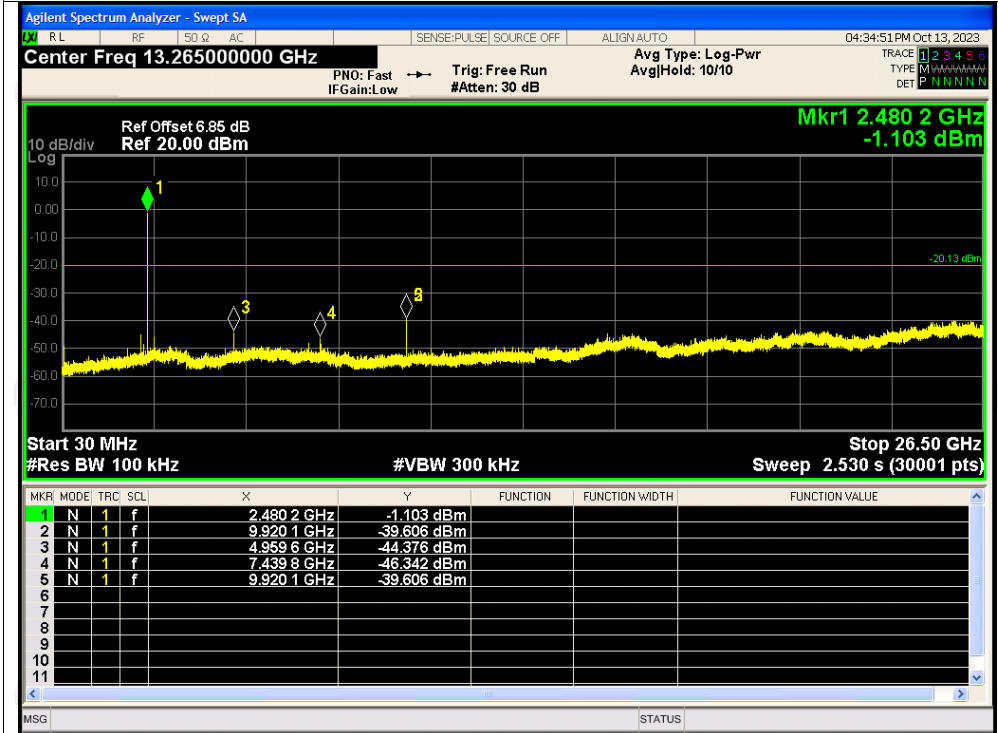

Test Graphs

Tx. Spurious NVNT 1-DH1 2402MHz Ref

Tx. Spurious NVNT 1-DH1 2402MHz Emission

## Tx. Spurious NVNT 1-DH1 2441MHz Ref

## Tx. Spurious NVNT 1-DH1 2441MHz Emission

Tx. Spurious NVNT 1-DH1 2480MHz Ref

Tx. Spurious NVNT 1-DH1 2480MHz Emission

## Tx. Spurious NVNT 2-DH1 2402MHz Ref