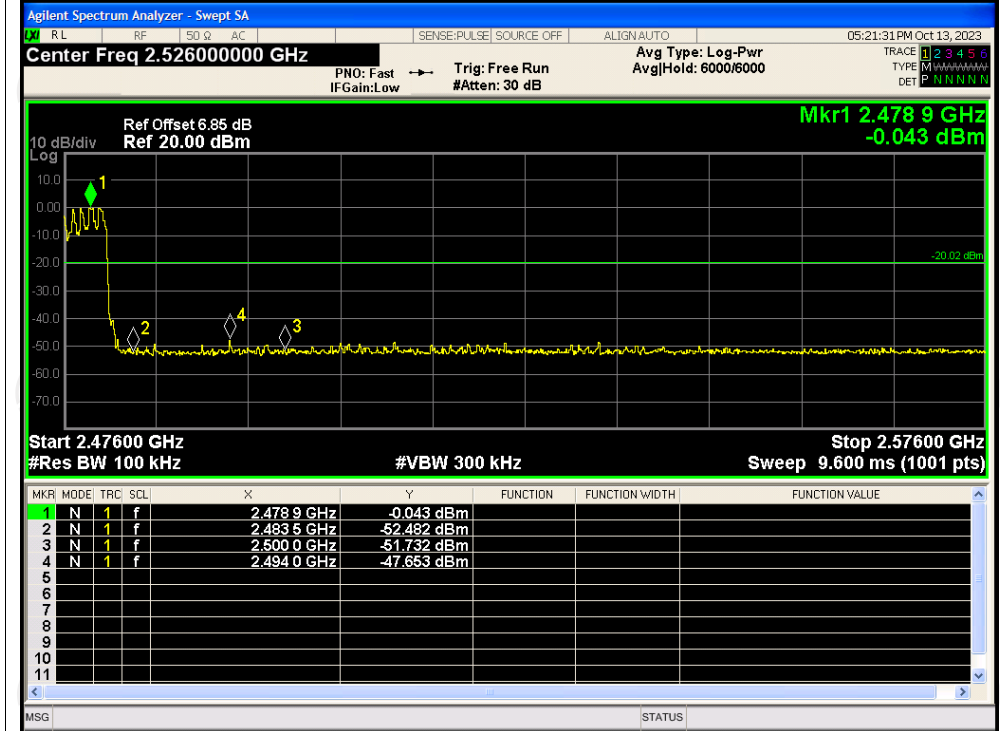

Band Edge(Hopping) NVNT 3-DH1 2480MHz Hopping Emission