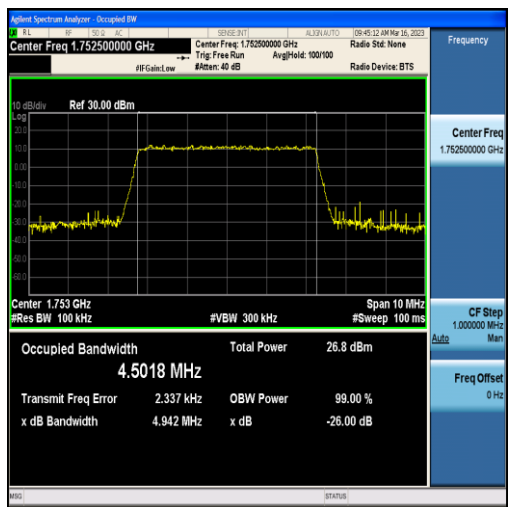

Band4-5MHz-QPSK-19975-25RB#0-4.5065

Band4-5MHz-16QAM-19975-25RB#0-4.4845

Band4-5MHz-QPSK-20175-25RB#0-1.1231

Band4-5MHz-16QAM-20175-25RB#0-4.4959

Band4-5MHz-QPSK-20375-25RB#0-4.4932

Band4-5MHz-16QAM-20375-25RB#0-4.5018