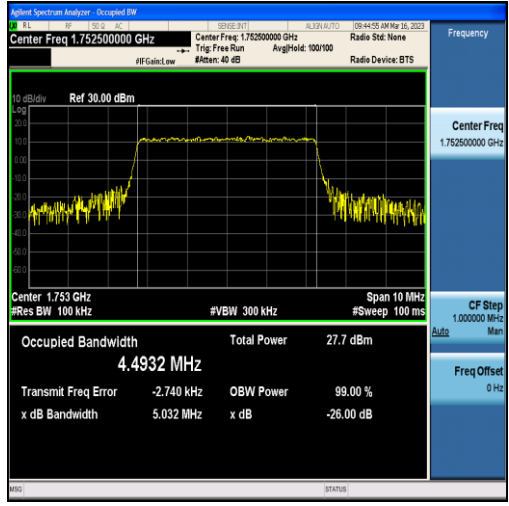

Band4-5MHz-QPSK-19975-25RB#0-4.5065

Band4-5MHz-16QAM-19975-25RB#0-4.4845

Band4-5MHz-QPSK-20175-25RB#0-1.1231

Band4-5MHz-16QAM-20175-25RB#0-4.4959

Band4-5MHz-QPSK-20375-25RB#0-4.4932

Band4-5MHz-16QAM-20375-25RB#0-4.5018