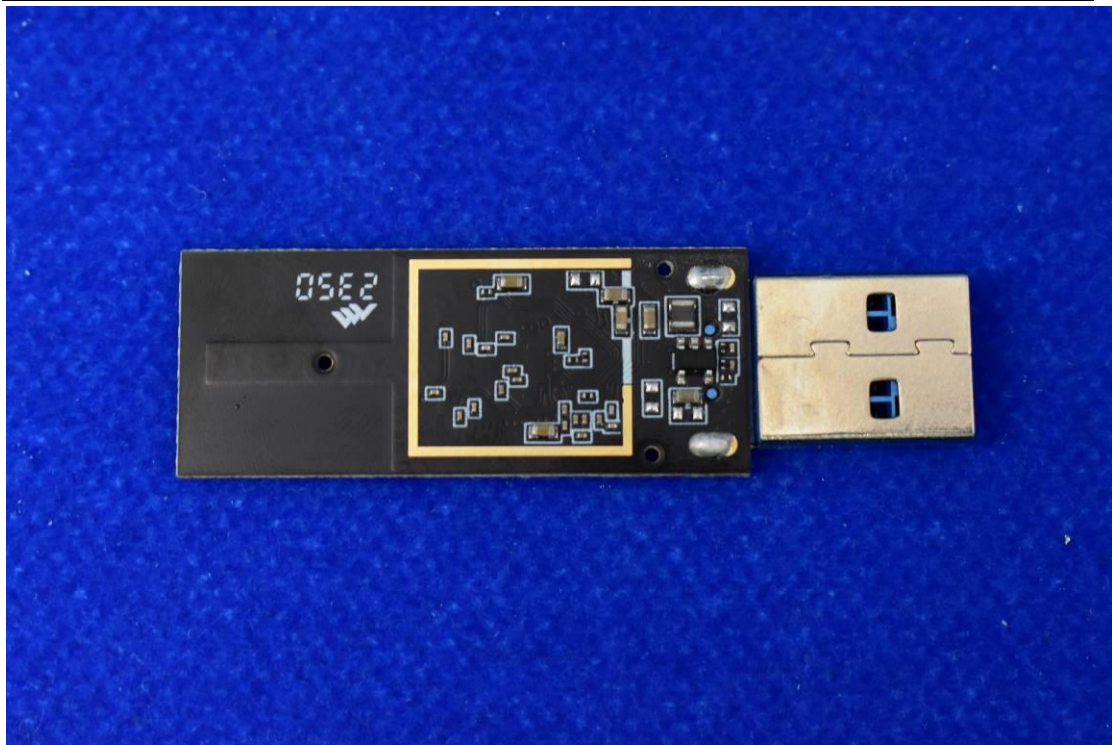

FCC ID: 2A66J-Y9

## Internal Photos

### 1. EUT uncover view

## 2. Antenna view