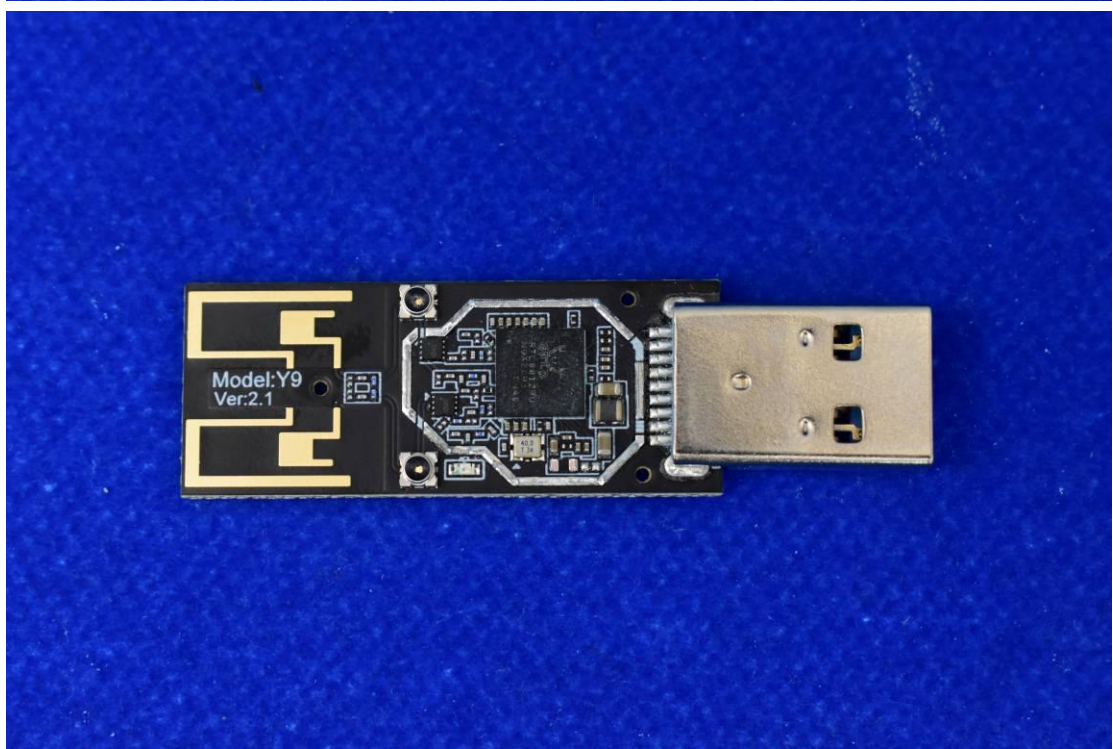

FCC ID: 2A66J-Y9

## Internal Photos

### 1. EUT uncover view

## 2. Antenna view