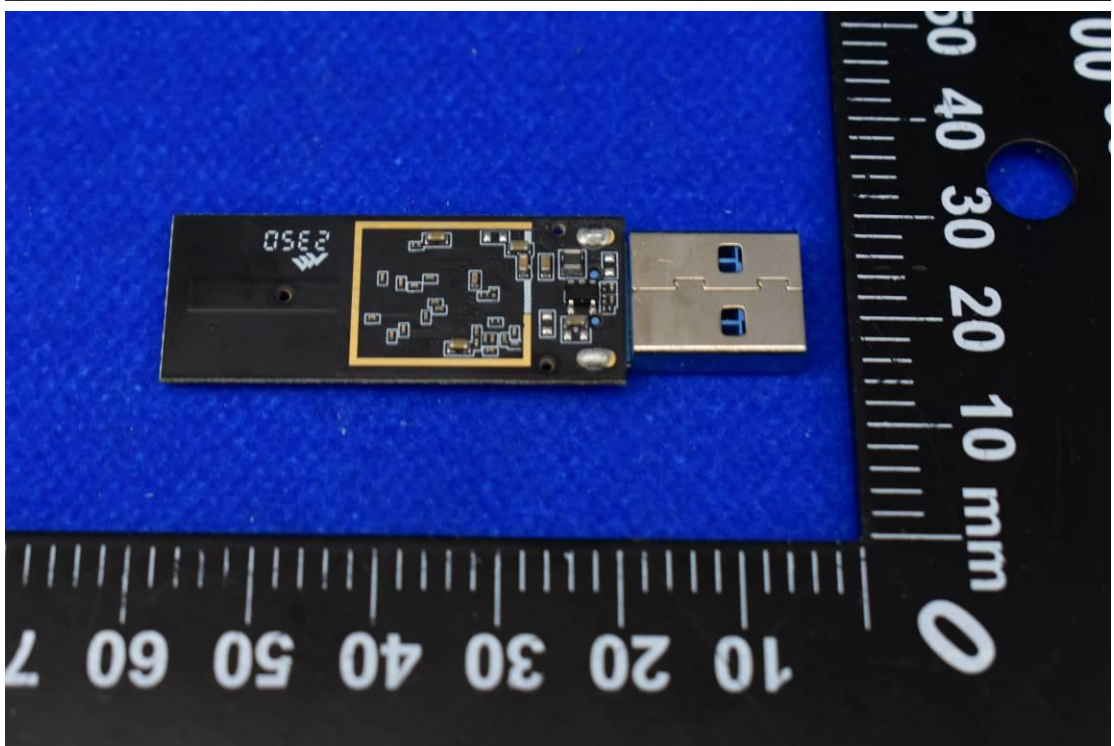

FCC ID: 2A66J-Y9

## Internal Photos

## 2. Antenna view