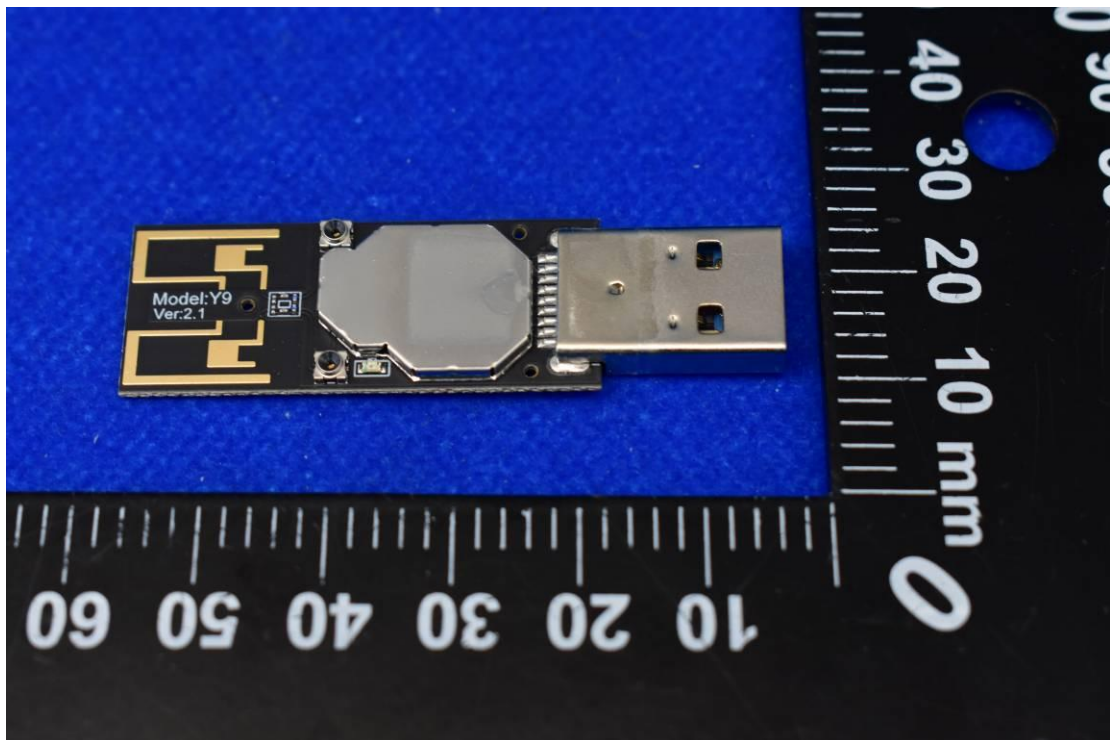

FCC ID: 2A66J-Y9

## Internal Photos

## 2. Antenna view