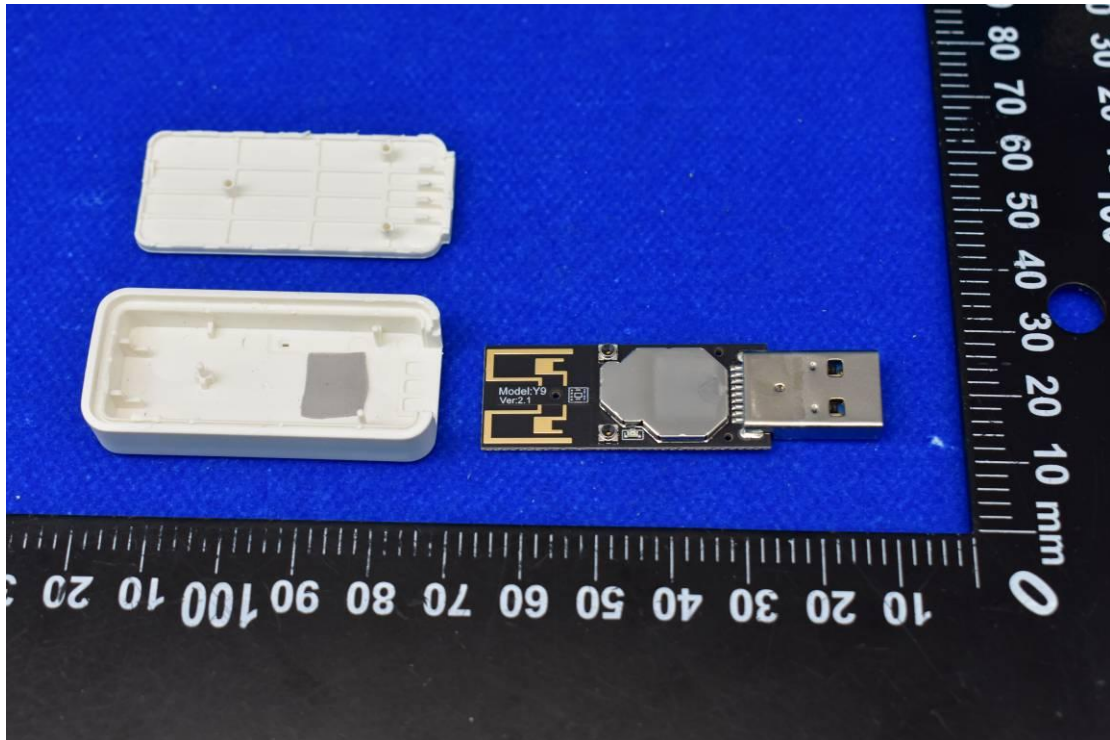

FCC ID: 2A66J-Y9

## Internal Photos

## 2. Antenna view