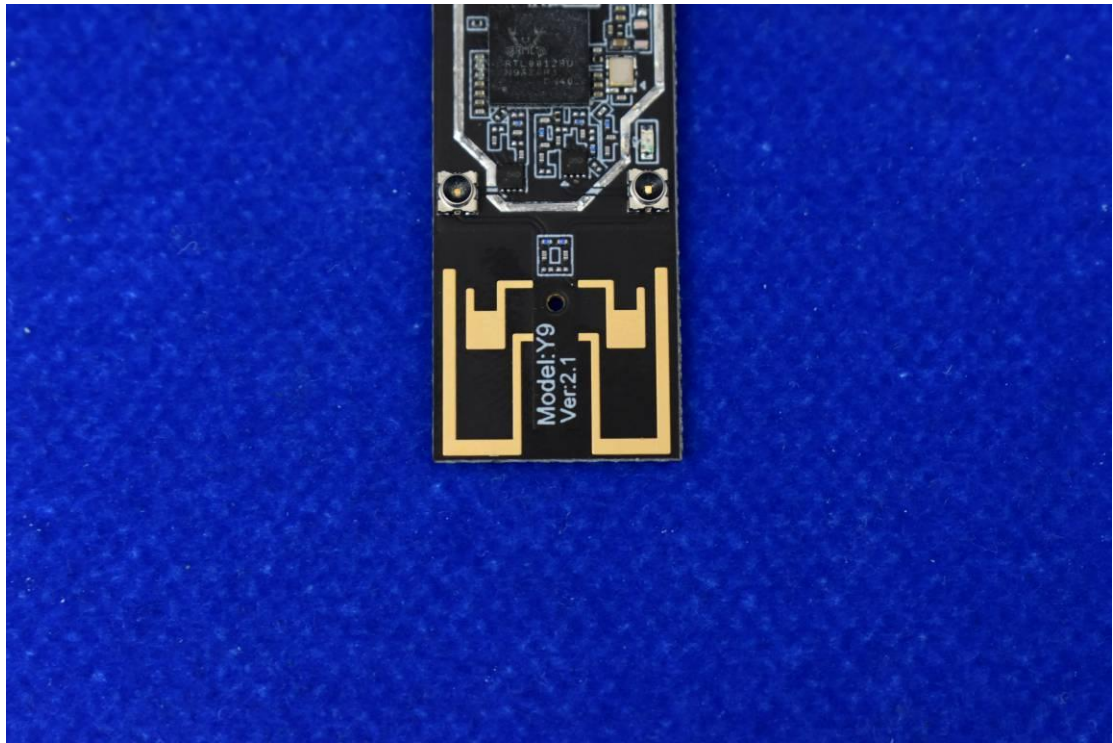

FCC ID: 2A66J-Y9

## Internal Photos

### 1. EUT uncover view

## 2. Antenna view