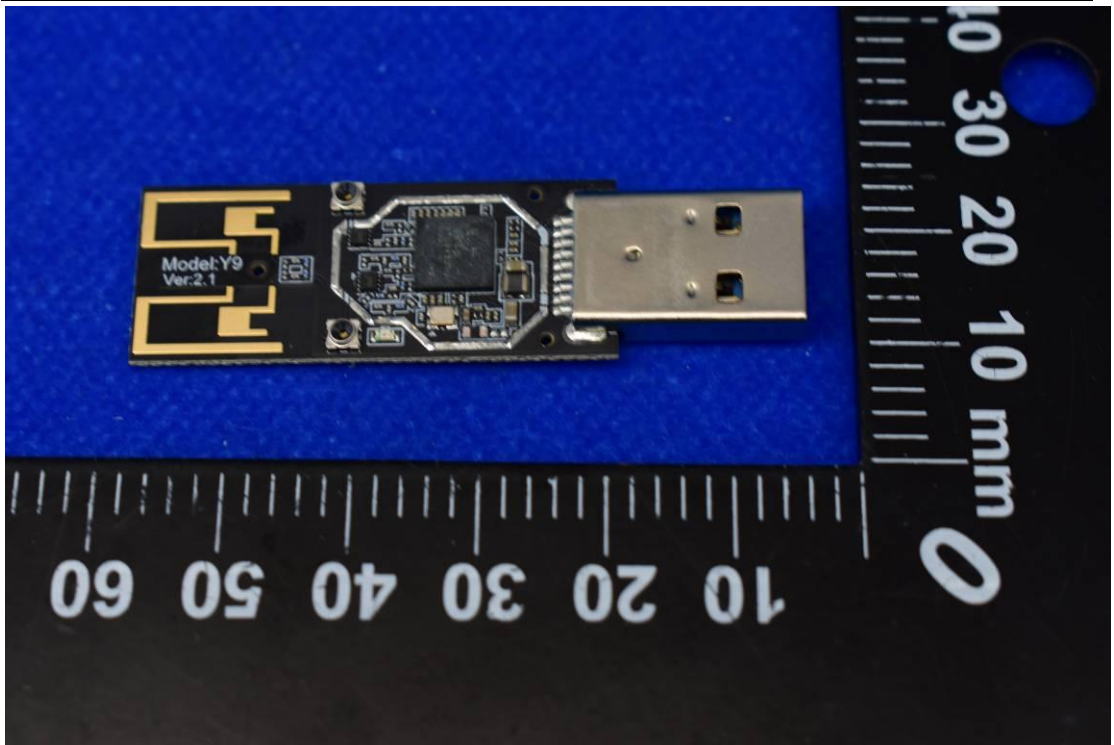

FCC ID: 2A66J-Y9

## Internal Photos

## 2. Antenna view