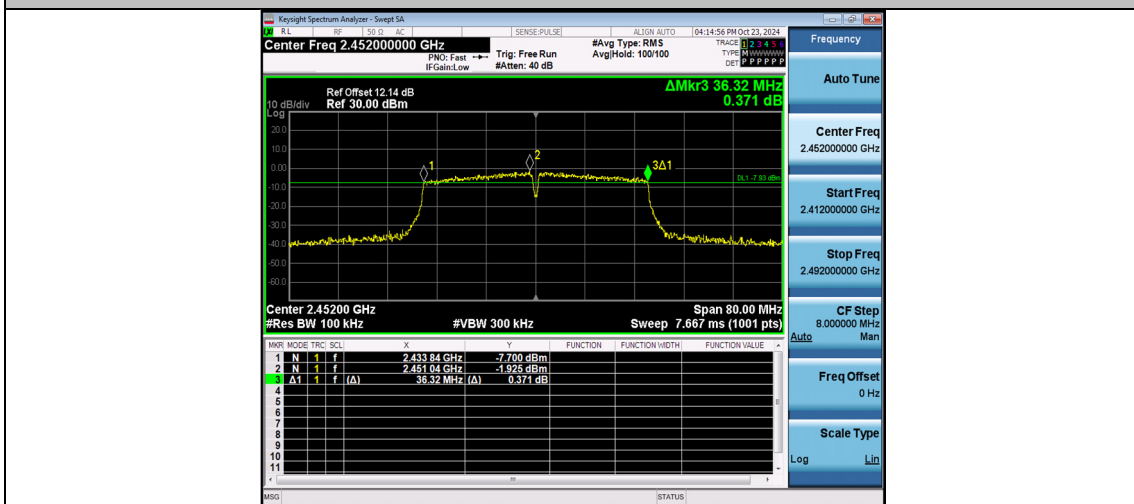

11N20SISO-Ant1-2437-PASS

11N20SISO-Ant1-2462-PASS

11N40SISO-Ant1-2422-PASS

11N40SISO-Ant1-2437-PASS

11N40SISO-Ant1-2452-PASS

Appendix B: Maximum conducted output power

Test Result Peak

TestMode	Antenna	Frequency[MHz]	Peak Power[dBm]	Conducted Limit[dBm]	Verdict
11B	Ant1	2412	16.07	≤30.00	PASS
11B	Ant1	2437	16.31	≤30.00	PASS
11B	Ant1	2462	15.79	≤30.00	PASS
11G	Ant1	2412	15.00	≤30.00	PASS
11G	Ant1	2437	14.74	≤30.00	PASS
11G	Ant1	2462	14.40	≤30.00	PASS
11N20SISO	Ant1	2412	15.00	≤30.00	PASS
11N20SISO	Ant1	2437	14.64	≤30.00	PASS
11N20SISO	Ant1	2462	14.31	≤30.00	PASS
11N40SISO	Ant1	2422	14.56	≤30.00	PASS
11N40SISO	Ant1	2437	14.37	≤30.00	PASS
11N40SISO	Ant1	2452	14.14	≤30.00	PASS

Appendix C: Maximum power spectral density

Test Result

TestMode	Antenna	Frequency[MHz]	Result[dBm/3-100kHz]	Limit[dBm/3kHz]	Verdict
11B	Ant1	2412	-5.57	≤8.00	PASS
11B	Ant1	2437	-6.07	≤8.00	PASS
11B	Ant1	2462	-5.51	≤8.00	PASS
11G	Ant1	2412	-9.23	≤8.00	PASS
11G	Ant1	2437	-9.75	≤8.00	PASS
11G	Ant1	2462	-9.61	≤8.00	PASS
11N20SISO	Ant1	2412	-9.32	≤8.00	PASS
11N20SISO	Ant1	2437	-8.98	≤8.00	PASS
11N20SISO	Ant1	2462	-9.47	≤8.00	PASS
11N40SISO	Ant1	2422	-12.21	≤8.00	PASS
11N40SISO	Ant1	2437	-11.52	≤8.00	PASS
11N40SISO	Ant1	2452	-11.52	≤8.00	PASS