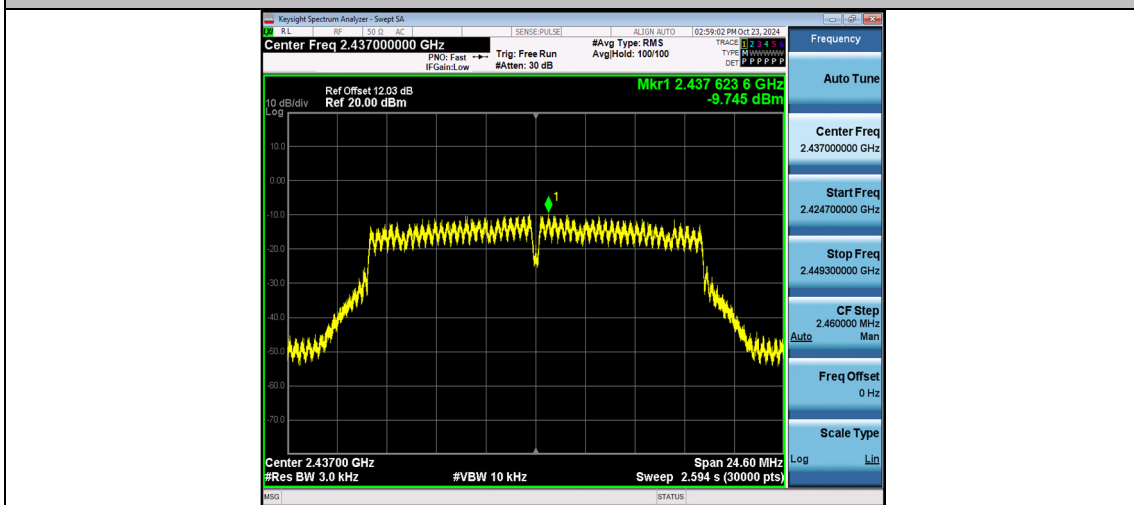

11G-Ant1-2437-PASS