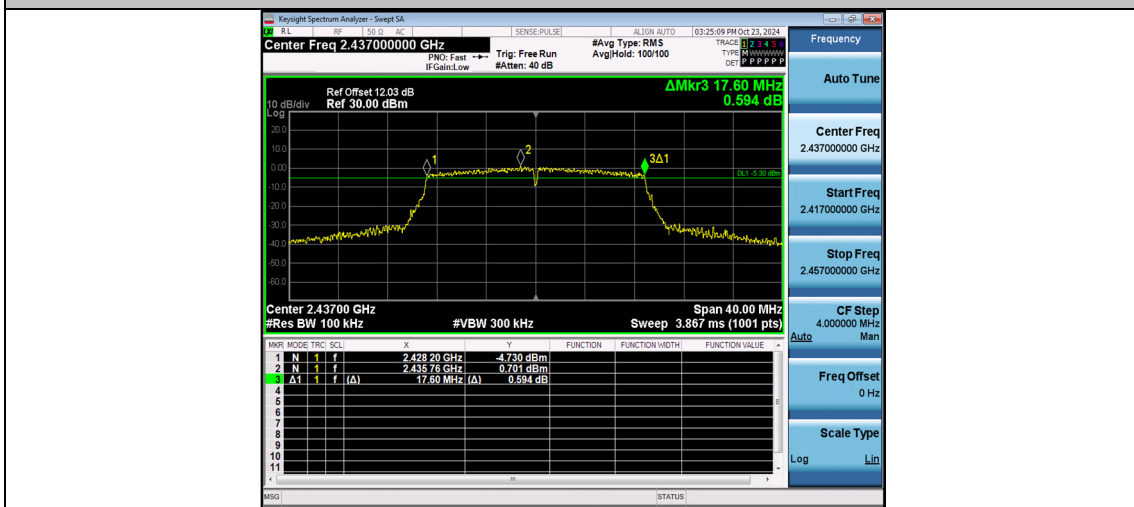

Appendix for WIFI 2.4GHz

Product Name: Smart Tablet

Model No: T3V-B01

Appendix A: DTS Bandwidth

Test Result

TestMode	Antenna	Frequency[MHz]	DTS BW [MHz]	FL[MHz]	FH[MHz]	Limit[MHz]	Verdict
11B	Ant1	2412	7.080	2408.480	2415.560	0.5	PASS
11B	Ant1	2437	7.560	2433.480	2441.040	0.5	PASS
11B	Ant1	2462	7.520	2458.000	2465.520	0.5	PASS
11G	Ant1	2412	16.360	2403.840	2420.200	0.5	PASS
11G	Ant1	2437	16.400	2428.840	2445.240	0.5	PASS
11G	Ant1	2462	16.360	2453.800	2470.160	0.5	PASS
11N20SISO	Ant1	2412	17.600	2403.200	2420.800	0.5	PASS
11N20SISO	Ant1	2437	17.600	2428.200	2445.800	0.5	PASS
11N20SISO	Ant1	2462	17.600	2453.200	2470.800	0.5	PASS
11N40SISO	Ant1	2422	36.320	2403.840	2440.160	0.5	PASS
11N40SISO	Ant1	2437	36.240	2418.920	2455.160	0.5	PASS
11N40SISO	Ant1	2452	36.320	2433.840	2470.160	0.5	PASS

Test Graphs

11B-Ant1-2412-PASS

11B-Ant1-2437-PASS

11B-Ant1-2462-PASS

11G-Ant1-2412-PASS

11G-Ant1-2437-PASS

11G-Ant1-2462-PASS

11N20SISO-Ant1-2412-PASS

11N20SISO-Ant1-2437-PASS

11N20SISO-Ant1-2462-PASS

11N40SISO-Ant1-2422-PASS

11N40SISO-Ant1-2437-PASS

11N40SISO-Ant1-2452-PASS

Appendix B: Maximum conducted output power

Test Result Peak

TestMode	Antenna	Frequency[MHz]	Peak Power[dBm]	Conducted Limit[dBm]	Verdict
11B	Ant1	2412	16.07	≤30.00	PASS
11B	Ant1	2437	16.31	≤30.00	PASS
11B	Ant1	2462	15.79	≤30.00	PASS
11G	Ant1	2412	15.00	≤30.00	PASS
11G	Ant1	2437	14.74	≤30.00	PASS
11G	Ant1	2462	14.40	≤30.00	PASS
11N20SISO	Ant1	2412	15.00	≤30.00	PASS
11N20SISO	Ant1	2437	14.64	≤30.00	PASS
11N20SISO	Ant1	2462	14.31	≤30.00	PASS
11N40SISO	Ant1	2422	14.56	≤30.00	PASS
11N40SISO	Ant1	2437	14.37	≤30.00	PASS
11N40SISO	Ant1	2452	14.14	≤30.00	PASS