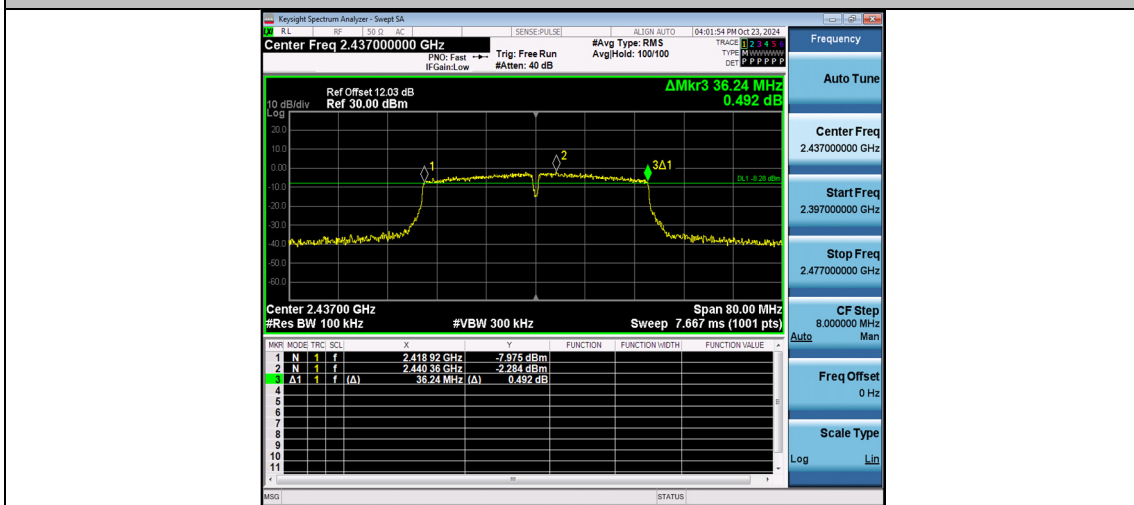

Appendix for WIFI 2.4GHz

Product Name: Smart Tablet

Model No: T3V-B01

Appendix A: DTS Bandwidth

Test Result

TestMode	Antenna	Frequency[MHz]	DTS BW [MHz]	FL[MHz]	FH[MHz]	Limit[MHz]	Verdict
11B	Ant1	2412	7.080	2408.480	2415.560	0.5	PASS
11B	Ant1	2437	7.560	2433.480	2441.040	0.5	PASS
11B	Ant1	2462	7.520	2458.000	2465.520	0.5	PASS
11G	Ant1	2412	16.360	2403.840	2420.200	0.5	PASS
11G	Ant1	2437	16.400	2428.840	2445.240	0.5	PASS
11G	Ant1	2462	16.360	2453.800	2470.160	0.5	PASS
11N20SISO	Ant1	2412	17.600	2403.200	2420.800	0.5	PASS
11N20SISO	Ant1	2437	17.600	2428.200	2445.800	0.5	PASS
11N20SISO	Ant1	2462	17.600	2453.200	2470.800	0.5	PASS
11N40SISO	Ant1	2422	36.320	2403.840	2440.160	0.5	PASS
11N40SISO	Ant1	2437	36.240	2418.920	2455.160	0.5	PASS
11N40SISO	Ant1	2452	36.320	2433.840	2470.160	0.5	PASS

Test Graphs

11B-Ant1-2412-PASS

11B-Ant1-2437-PASS

11B-Ant1-2462-PASS

11G-Ant1-2412-PASS

11G-Ant1-2437-PASS

11G-Ant1-2462-PASS

11N20SISO-Ant1-2412-PASS

11N20SISO-Ant1-2437-PASS

11N20SISO-Ant1-2462-PASS

11N40SISO-Ant1-2422-PASS

11N40SISO-Ant1-2437-PASS

11N40SISO-Ant1-2452-PASS

Appendix B: Maximum conducted output power

Test Result Peak

TestMode	Antenna	Frequency[MHz]	Peak Power[dBm]	Conducted Limit[dBm]	Verdict
11B	Ant1	2412	16.07	≤30.00	PASS
11B	Ant1	2437	16.31	≤30.00	PASS
11B	Ant1	2462	15.79	≤30.00	PASS
11G	Ant1	2412	15.00	≤30.00	PASS
11G	Ant1	2437	14.74	≤30.00	PASS
11G	Ant1	2462	14.40	≤30.00	PASS
11N20SISO	Ant1	2412	15.00	≤30.00	PASS
11N20SISO	Ant1	2437	14.64	≤30.00	PASS
11N20SISO	Ant1	2462	14.31	≤30.00	PASS
11N40SISO	Ant1	2422	14.56	≤30.00	PASS
11N40SISO	Ant1	2437	14.37	≤30.00	PASS
11N40SISO	Ant1	2452	14.14	≤30.00	PASS