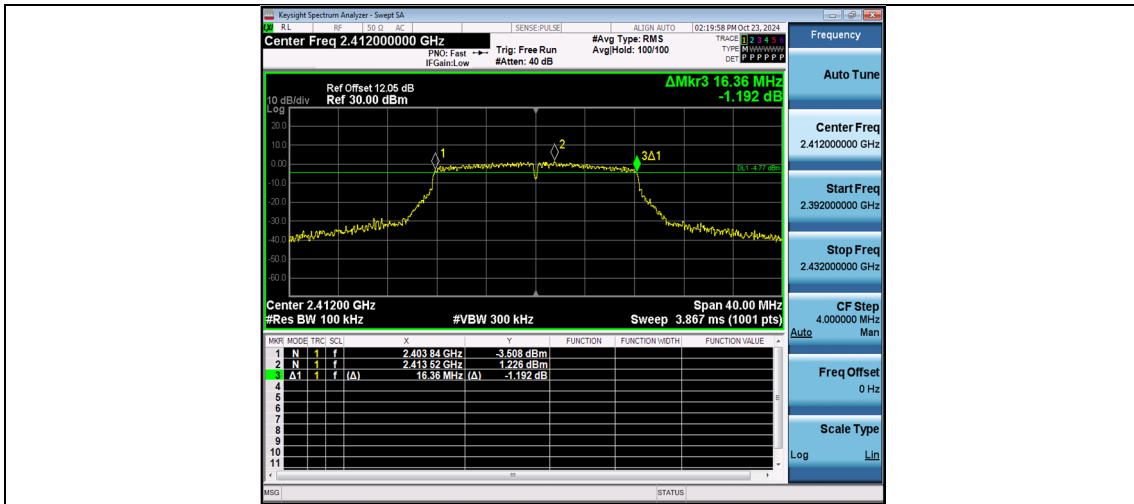

Appendix for WIFI 2.4GHz

Product Name: Smart Tablet

Model No: T3V-B01

Appendix A: DTS Bandwidth

Test Result

TestMode	Antenna	Frequency[MHz]	DTS BW [MHz]	FL[MHz]	FH[MHz]	Limit[MHz]	Verdict
11B	Ant1	2412	7.080	2408.480	2415.560	0.5	PASS
11B	Ant1	2437	7.560	2433.480	2441.040	0.5	PASS
11B	Ant1	2462	7.520	2458.000	2465.520	0.5	PASS
11G	Ant1	2412	16.360	2403.840	2420.200	0.5	PASS
11G	Ant1	2437	16.400	2428.840	2445.240	0.5	PASS
11G	Ant1	2462	16.360	2453.800	2470.160	0.5	PASS
11N20SISO	Ant1	2412	17.600	2403.200	2420.800	0.5	PASS
11N20SISO	Ant1	2437	17.600	2428.200	2445.800	0.5	PASS
11N20SISO	Ant1	2462	17.600	2453.200	2470.800	0.5	PASS
11N40SISO	Ant1	2422	36.320	2403.840	2440.160	0.5	PASS
11N40SISO	Ant1	2437	36.240	2418.920	2455.160	0.5	PASS
11N40SISO	Ant1	2452	36.320	2433.840	2470.160	0.5	PASS

Test Graphs

11B-Ant1-2412-PASS

11B-Ant1-2437-PASS

11B-Ant1-2462-PASS

11G-Ant1-2412-PASS

11G-Ant1-2437-PASS

11G-Ant1-2462-PASS

11N20SISO-Ant1-2412-PASS

11N20SISO-Ant1-2437-PASS

11N20SISO-Ant1-2462-PASS

11N40SISO-Ant1-2422-PASS

11N40SISO-Ant1-2437-PASS

11N40SISO-Ant1-2452-PASS

Appendix B: Maximum conducted output power

Test Result Peak

TestMode	Antenna	Frequency[MHz]	Peak Power[dBm]	Conducted Limit[dBm]	Verdict
11B	Ant1	2412	16.07	≤30.00	PASS
11B	Ant1	2437	16.31	≤30.00	PASS
11B	Ant1	2462	15.79	≤30.00	PASS
11G	Ant1	2412	15.00	≤30.00	PASS
11G	Ant1	2437	14.74	≤30.00	PASS
11G	Ant1	2462	14.40	≤30.00	PASS
11N20SISO	Ant1	2412	15.00	≤30.00	PASS
11N20SISO	Ant1	2437	14.64	≤30.00	PASS
11N20SISO	Ant1	2462	14.31	≤30.00	PASS
11N40SISO	Ant1	2422	14.56	≤30.00	PASS
11N40SISO	Ant1	2437	14.37	≤30.00	PASS
11N40SISO	Ant1	2452	14.14	≤30.00	PASS