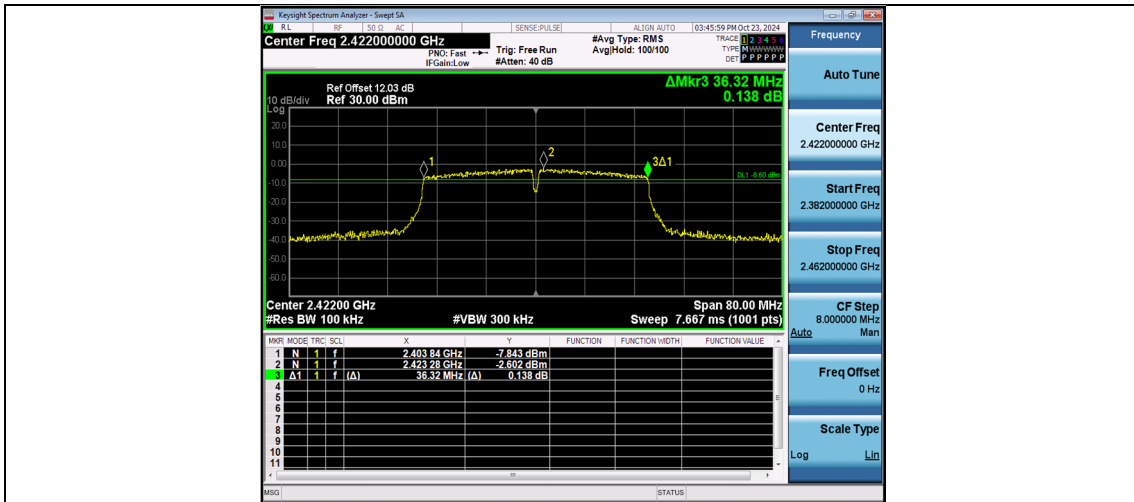

Appendix for WIFI 2.4GHz

Product Name: Smart Tablet

Model No: T3V-B01

Appendix A: DTS Bandwidth

Test Result

TestMode	Antenna	Frequency[MHz]	DTS BW [MHz]	FL[MHz]	FH[MHz]	Limit[MHz]	Verdict
11B	Ant1	2412	7.080	2408.480	2415.560	0.5	PASS
11B	Ant1	2437	7.560	2433.480	2441.040	0.5	PASS
11B	Ant1	2462	7.520	2458.000	2465.520	0.5	PASS
11G	Ant1	2412	16.360	2403.840	2420.200	0.5	PASS
11G	Ant1	2437	16.400	2428.840	2445.240	0.5	PASS
11G	Ant1	2462	16.360	2453.800	2470.160	0.5	PASS
11N20SISO	Ant1	2412	17.600	2403.200	2420.800	0.5	PASS
11N20SISO	Ant1	2437	17.600	2428.200	2445.800	0.5	PASS
11N20SISO	Ant1	2462	17.600	2453.200	2470.800	0.5	PASS
11N40SISO	Ant1	2422	36.320	2403.840	2440.160	0.5	PASS
11N40SISO	Ant1	2437	36.240	2418.920	2455.160	0.5	PASS
11N40SISO	Ant1	2452	36.320	2433.840	2470.160	0.5	PASS

Test Graphs

11B-Ant1-2412-PASS

11B-Ant1-2437-PASS

11B-Ant1-2462-PASS

11G-Ant1-2412-PASS

11G-Ant1-2437-PASS

11G-Ant1-2462-PASS

11N20SISO-Ant1-2412-PASS

11N20SISO-Ant1-2437-PASS

11N20SISO-Ant1-2462-PASS

11N40SISO-Ant1-2422-PASS

11N40SISO-Ant1-2437-PASS

11N40SISO-Ant1-2452-PASS

Appendix B: Maximum conducted output power

Test Result Peak

TestMode	Antenna	Frequency[MHz]	Peak Power[dBm]	Conducted Limit[dBm]	Verdict
11B	Ant1	2412	16.07	≤30.00	PASS
11B	Ant1	2437	16.31	≤30.00	PASS
11B	Ant1	2462	15.79	≤30.00	PASS
11G	Ant1	2412	15.00	≤30.00	PASS
11G	Ant1	2437	14.74	≤30.00	PASS
11G	Ant1	2462	14.40	≤30.00	PASS
11N20SISO	Ant1	2412	15.00	≤30.00	PASS
11N20SISO	Ant1	2437	14.64	≤30.00	PASS
11N20SISO	Ant1	2462	14.31	≤30.00	PASS
11N40SISO	Ant1	2422	14.56	≤30.00	PASS
11N40SISO	Ant1	2437	14.37	≤30.00	PASS
11N40SISO	Ant1	2452	14.14	≤30.00	PASS