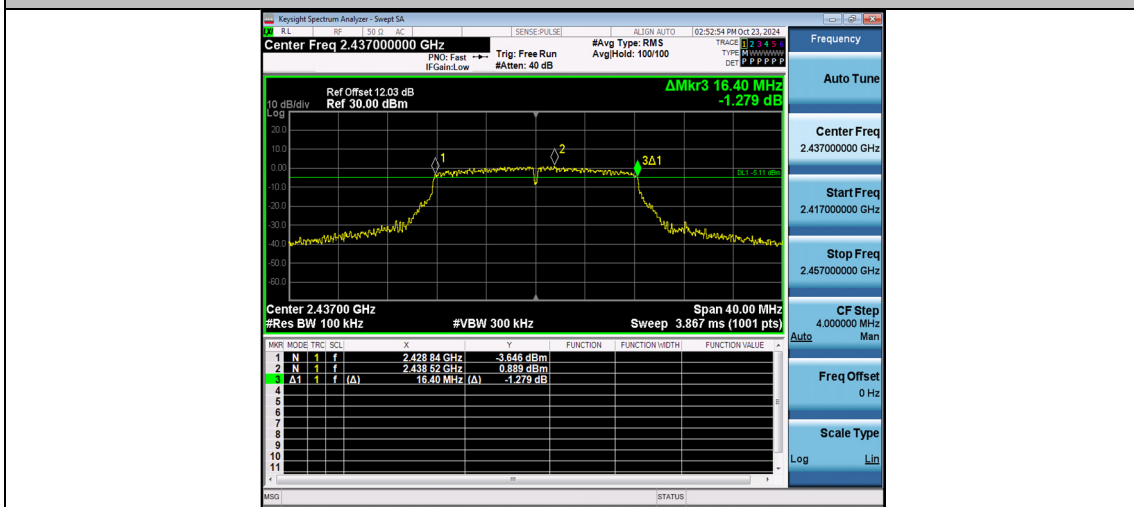

Appendix for WIFI 2.4GHz

Product Name: Smart Tablet

Model No: T3V-B01

Appendix A: DTS Bandwidth

Test Result

TestMode	Antenna	Frequency[MHz]	DTS BW [MHz]	FL[MHz]	FH[MHz]	Limit[MHz]	Verdict
11B	Ant1	2412	7.080	2408.480	2415.560	0.5	PASS
11B	Ant1	2437	7.560	2433.480	2441.040	0.5	PASS
11B	Ant1	2462	7.520	2458.000	2465.520	0.5	PASS
11G	Ant1	2412	16.360	2403.840	2420.200	0.5	PASS
11G	Ant1	2437	16.400	2428.840	2445.240	0.5	PASS
11G	Ant1	2462	16.360	2453.800	2470.160	0.5	PASS
11N20SISO	Ant1	2412	17.600	2403.200	2420.800	0.5	PASS
11N20SISO	Ant1	2437	17.600	2428.200	2445.800	0.5	PASS
11N20SISO	Ant1	2462	17.600	2453.200	2470.800	0.5	PASS
11N40SISO	Ant1	2422	36.320	2403.840	2440.160	0.5	PASS
11N40SISO	Ant1	2437	36.240	2418.920	2455.160	0.5	PASS
11N40SISO	Ant1	2452	36.320	2433.840	2470.160	0.5	PASS

Test Graphs

11B-Ant1-2412-PASS

11B-Ant1-2437-PASS

11B-Ant1-2462-PASS

11G-Ant1-2412-PASS

11G-Ant1-2437-PASS

11G-Ant1-2462-PASS

11N20SISO-Ant1-2412-PASS

11N20SISO-Ant1-2437-PASS

11N20SISO-Ant1-2462-PASS

11N40SISO-Ant1-2422-PASS

11N40SISO-Ant1-2437-PASS

11N40SISO-Ant1-2452-PASS

Appendix B: Maximum conducted output power

Test Result Peak

TestMode	Antenna	Frequency[MHz]	Peak Power[dBm]	Conducted Limit[dBm]	Verdict
11B	Ant1	2412	16.07	≤30.00	PASS
11B	Ant1	2437	16.31	≤30.00	PASS
11B	Ant1	2462	15.79	≤30.00	PASS
11G	Ant1	2412	15.00	≤30.00	PASS
11G	Ant1	2437	14.74	≤30.00	PASS
11G	Ant1	2462	14.40	≤30.00	PASS
11N20SISO	Ant1	2412	15.00	≤30.00	PASS
11N20SISO	Ant1	2437	14.64	≤30.00	PASS
11N20SISO	Ant1	2462	14.31	≤30.00	PASS
11N40SISO	Ant1	2422	14.56	≤30.00	PASS
11N40SISO	Ant1	2437	14.37	≤30.00	PASS
11N40SISO	Ant1	2452	14.14	≤30.00	PASS