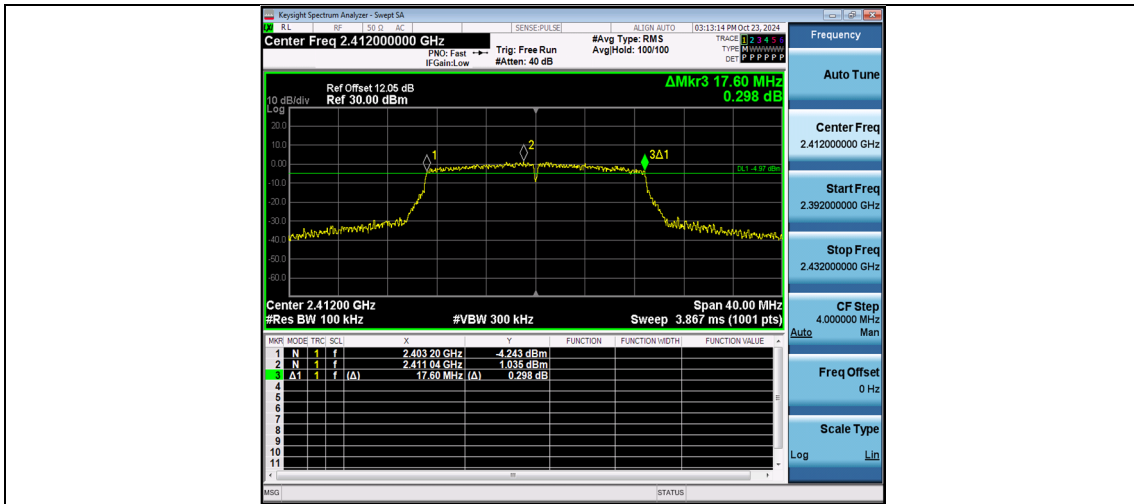

Appendix for WIFI 2.4GHz

Product Name: Smart Tablet

Model No: T3V-B01

Appendix A: DTS Bandwidth

Test Result

TestMode	Antenna	Frequency[MHz]	DTS BW [MHz]	FL[MHz]	FH[MHz]	Limit[MHz]	Verdict
11B	Ant1	2412	7.080	2408.480	2415.560	0.5	PASS
11B	Ant1	2437	7.560	2433.480	2441.040	0.5	PASS
11B	Ant1	2462	7.520	2458.000	2465.520	0.5	PASS
11G	Ant1	2412	16.360	2403.840	2420.200	0.5	PASS
11G	Ant1	2437	16.400	2428.840	2445.240	0.5	PASS
11G	Ant1	2462	16.360	2453.800	2470.160	0.5	PASS
11N20SISO	Ant1	2412	17.600	2403.200	2420.800	0.5	PASS
11N20SISO	Ant1	2437	17.600	2428.200	2445.800	0.5	PASS
11N20SISO	Ant1	2462	17.600	2453.200	2470.800	0.5	PASS
11N40SISO	Ant1	2422	36.320	2403.840	2440.160	0.5	PASS
11N40SISO	Ant1	2437	36.240	2418.920	2455.160	0.5	PASS
11N40SISO	Ant1	2452	36.320	2433.840	2470.160	0.5	PASS

Test Graphs

11B-Ant1-2412-PASS

11B-Ant1-2437-PASS

11B-Ant1-2462-PASS

11G-Ant1-2412-PASS

11G-Ant1-2437-PASS

11G-Ant1-2462-PASS

11N20SISO-Ant1-2412-PASS

11N20SISO-Ant1-2437-PASS

11N20SISO-Ant1-2462-PASS

11N40SISO-Ant1-2422-PASS

11N40SISO-Ant1-2437-PASS

11N40SISO-Ant1-2452-PASS

Appendix B: Maximum conducted output power

Test Result Peak

TestMode	Antenna	Frequency[MHz]	Peak Power[dBm]	Conducted Limit[dBm]	Verdict
11B	Ant1	2412	16.07	≤30.00	PASS
11B	Ant1	2437	16.31	≤30.00	PASS
11B	Ant1	2462	15.79	≤30.00	PASS
11G	Ant1	2412	15.00	≤30.00	PASS
11G	Ant1	2437	14.74	≤30.00	PASS
11G	Ant1	2462	14.40	≤30.00	PASS
11N20SISO	Ant1	2412	15.00	≤30.00	PASS
11N20SISO	Ant1	2437	14.64	≤30.00	PASS
11N20SISO	Ant1	2462	14.31	≤30.00	PASS
11N40SISO	Ant1	2422	14.56	≤30.00	PASS
11N40SISO	Ant1	2437	14.37	≤30.00	PASS
11N40SISO	Ant1	2452	14.14	≤30.00	PASS