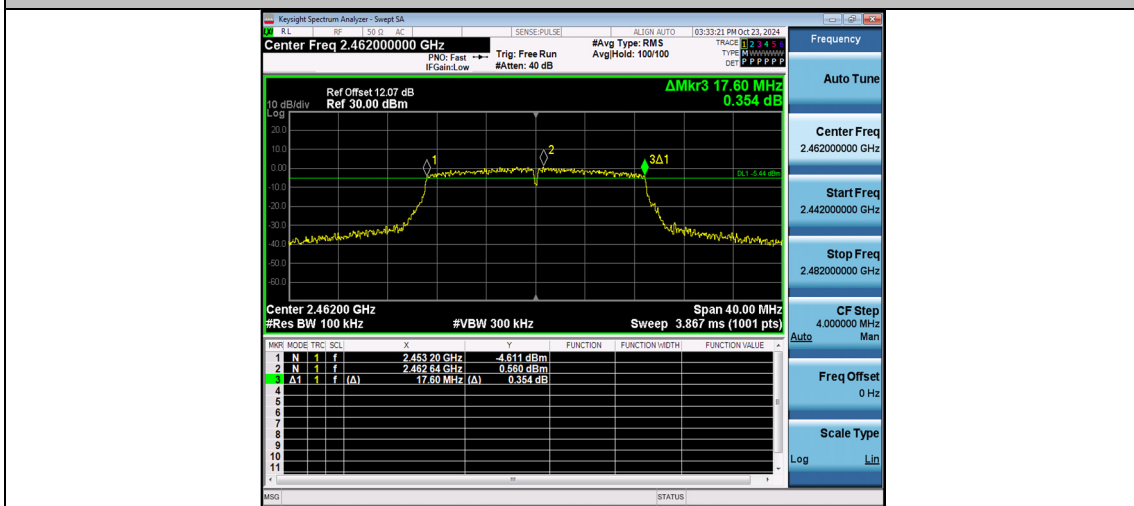

Appendix for WIFI 2.4GHz

Product Name: Smart Tablet

Model No: T3V-B01

Appendix A: DTS Bandwidth

Test Result

TestMode	Antenna	Frequency[MHz]	DTS BW [MHz]	FL[MHz]	FH[MHz]	Limit[MHz]	Verdict
11B	Ant1	2412	7.080	2408.480	2415.560	0.5	PASS
11B	Ant1	2437	7.560	2433.480	2441.040	0.5	PASS
11B	Ant1	2462	7.520	2458.000	2465.520	0.5	PASS
11G	Ant1	2412	16.360	2403.840	2420.200	0.5	PASS
11G	Ant1	2437	16.400	2428.840	2445.240	0.5	PASS
11G	Ant1	2462	16.360	2453.800	2470.160	0.5	PASS
11N20SISO	Ant1	2412	17.600	2403.200	2420.800	0.5	PASS
11N20SISO	Ant1	2437	17.600	2428.200	2445.800	0.5	PASS
11N20SISO	Ant1	2462	17.600	2453.200	2470.800	0.5	PASS
11N40SISO	Ant1	2422	36.320	2403.840	2440.160	0.5	PASS
11N40SISO	Ant1	2437	36.240	2418.920	2455.160	0.5	PASS
11N40SISO	Ant1	2452	36.320	2433.840	2470.160	0.5	PASS

Test Graphs

11B-Ant1-2412-PASS

11B-Ant1-2437-PASS

11B-Ant1-2462-PASS

11G-Ant1-2412-PASS

11G-Ant1-2437-PASS

11G-Ant1-2462-PASS

11N20SISO-Ant1-2412-PASS

11N20SISO-Ant1-2437-PASS

11N20SISO-Ant1-2462-PASS

11N40SISO-Ant1-2422-PASS

11N40SISO-Ant1-2437-PASS

11N40SISO-Ant1-2452-PASS

Appendix B: Maximum conducted output power

Test Result Peak

TestMode	Antenna	Frequency[MHz]	Peak Power[dBm]	Conducted Limit[dBm]	Verdict
11B	Ant1	2412	16.07	≤30.00	PASS
11B	Ant1	2437	16.31	≤30.00	PASS
11B	Ant1	2462	15.79	≤30.00	PASS
11G	Ant1	2412	15.00	≤30.00	PASS
11G	Ant1	2437	14.74	≤30.00	PASS
11G	Ant1	2462	14.40	≤30.00	PASS
11N20SISO	Ant1	2412	15.00	≤30.00	PASS
11N20SISO	Ant1	2437	14.64	≤30.00	PASS
11N20SISO	Ant1	2462	14.31	≤30.00	PASS
11N40SISO	Ant1	2422	14.56	≤30.00	PASS
11N40SISO	Ant1	2437	14.37	≤30.00	PASS
11N40SISO	Ant1	2452	14.14	≤30.00	PASS