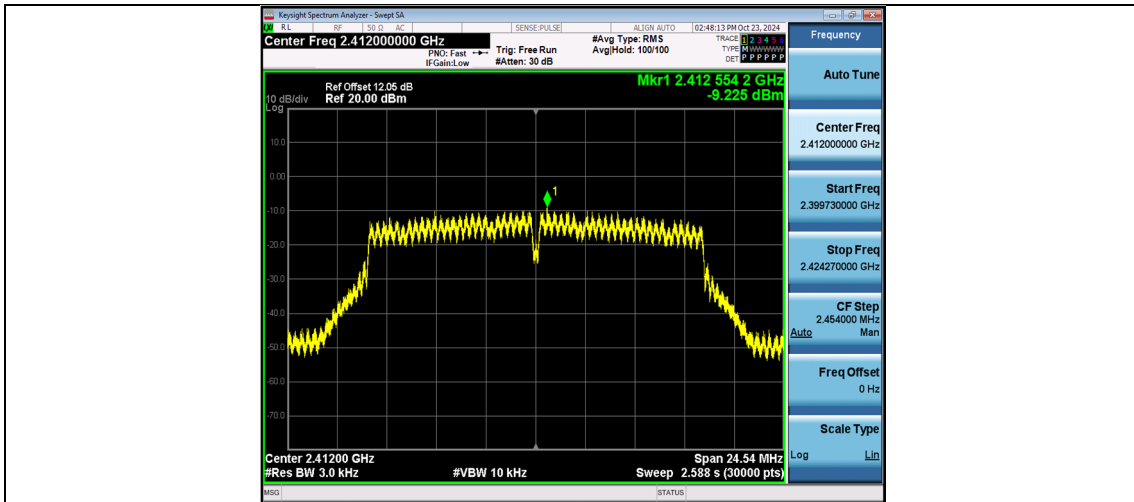

11G-Ant1-2412-PASS