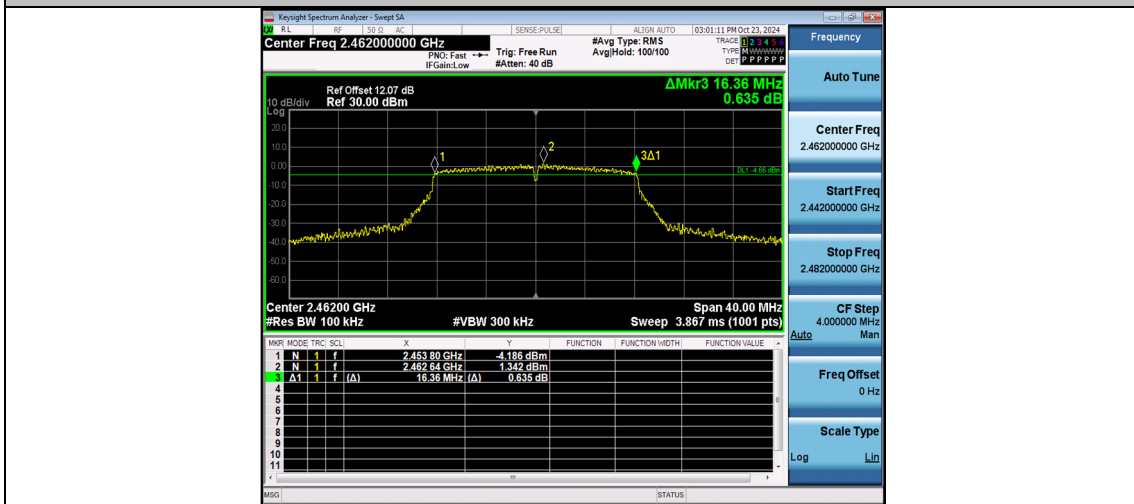

Appendix for WIFI 2.4GHz

Product Name: Smart Tablet

Model No: T3V-B01

Appendix A: DTS Bandwidth

Test Result

TestMode	Antenna	Frequency[MHz]	DTS BW [MHz]	FL[MHz]	FH[MHz]	Limit[MHz]	Verdict
11B	Ant1	2412	7.080	2408.480	2415.560	0.5	PASS
11B	Ant1	2437	7.560	2433.480	2441.040	0.5	PASS
11B	Ant1	2462	7.520	2458.000	2465.520	0.5	PASS
11G	Ant1	2412	16.360	2403.840	2420.200	0.5	PASS
11G	Ant1	2437	16.400	2428.840	2445.240	0.5	PASS
11G	Ant1	2462	16.360	2453.800	2470.160	0.5	PASS
11N20SISO	Ant1	2412	17.600	2403.200	2420.800	0.5	PASS
11N20SISO	Ant1	2437	17.600	2428.200	2445.800	0.5	PASS
11N20SISO	Ant1	2462	17.600	2453.200	2470.800	0.5	PASS
11N40SISO	Ant1	2422	36.320	2403.840	2440.160	0.5	PASS
11N40SISO	Ant1	2437	36.240	2418.920	2455.160	0.5	PASS
11N40SISO	Ant1	2452	36.320	2433.840	2470.160	0.5	PASS

Test Graphs

11B-Ant1-2412-PASS

11B-Ant1-2437-PASS

11B-Ant1-2462-PASS

11G-Ant1-2412-PASS

11G-Ant1-2437-PASS

11G-Ant1-2462-PASS

11N20SISO-Ant1-2412-PASS

11N20SISO-Ant1-2437-PASS

11N20SISO-Ant1-2462-PASS

11N40SISO-Ant1-2422-PASS

11N40SISO-Ant1-2437-PASS

11N40SISO-Ant1-2452-PASS

Appendix B: Maximum conducted output power

Test Result Peak

TestMode	Antenna	Frequency[MHz]	Peak Power[dBm]	Conducted Limit[dBm]	Verdict
11B	Ant1	2412	16.07	≤30.00	PASS
11B	Ant1	2437	16.31	≤30.00	PASS
11B	Ant1	2462	15.79	≤30.00	PASS
11G	Ant1	2412	15.00	≤30.00	PASS
11G	Ant1	2437	14.74	≤30.00	PASS
11G	Ant1	2462	14.40	≤30.00	PASS
11N20SISO	Ant1	2412	15.00	≤30.00	PASS
11N20SISO	Ant1	2437	14.64	≤30.00	PASS
11N20SISO	Ant1	2462	14.31	≤30.00	PASS
11N40SISO	Ant1	2422	14.56	≤30.00	PASS
11N40SISO	Ant1	2437	14.37	≤30.00	PASS
11N40SISO	Ant1	2452	14.14	≤30.00	PASS