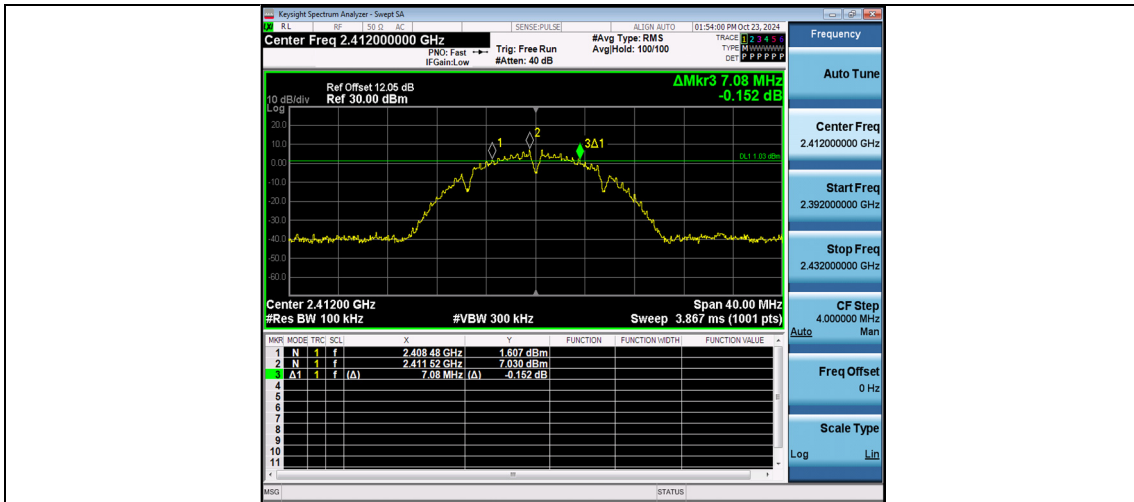

Appendix for WIFI 2.4GHz

Product Name: Smart Tablet

Model No: T3V-B01

Appendix A: DTS Bandwidth

Test Result

TestMode	Antenna	Frequency[MHz]	DTS BW [MHz]	FL[MHz]	FH[MHz]	Limit[MHz]	Verdict
11B	Ant1	2412	7.080	2408.480	2415.560	0.5	PASS
11B	Ant1	2437	7.560	2433.480	2441.040	0.5	PASS
11B	Ant1	2462	7.520	2458.000	2465.520	0.5	PASS
11G	Ant1	2412	16.360	2403.840	2420.200	0.5	PASS
11G	Ant1	2437	16.400	2428.840	2445.240	0.5	PASS
11G	Ant1	2462	16.360	2453.800	2470.160	0.5	PASS
11N20SISO	Ant1	2412	17.600	2403.200	2420.800	0.5	PASS
11N20SISO	Ant1	2437	17.600	2428.200	2445.800	0.5	PASS
11N20SISO	Ant1	2462	17.600	2453.200	2470.800	0.5	PASS
11N40SISO	Ant1	2422	36.320	2403.840	2440.160	0.5	PASS
11N40SISO	Ant1	2437	36.240	2418.920	2455.160	0.5	PASS
11N40SISO	Ant1	2452	36.320	2433.840	2470.160	0.5	PASS

Test Graphs

11B-Ant1-2412-PASS

11B-Ant1-2437-PASS

11B-Ant1-2462-PASS

11G-Ant1-2412-PASS

11G-Ant1-2437-PASS

11G-Ant1-2462-PASS

11N20SISO-Ant1-2412-PASS

11N20SISO-Ant1-2437-PASS

11N20SISO-Ant1-2462-PASS

11N40SISO-Ant1-2422-PASS

11N40SISO-Ant1-2437-PASS

11N40SISO-Ant1-2452-PASS

Appendix B: Maximum conducted output power

Test Result Peak

TestMode	Antenna	Frequency[MHz]	Peak Power[dBm]	Conducted Limit[dBm]	Verdict
11B	Ant1	2412	16.07	≤30.00	PASS
11B	Ant1	2437	16.31	≤30.00	PASS
11B	Ant1	2462	15.79	≤30.00	PASS
11G	Ant1	2412	15.00	≤30.00	PASS
11G	Ant1	2437	14.74	≤30.00	PASS
11G	Ant1	2462	14.40	≤30.00	PASS
11N20SISO	Ant1	2412	15.00	≤30.00	PASS
11N20SISO	Ant1	2437	14.64	≤30.00	PASS
11N20SISO	Ant1	2462	14.31	≤30.00	PASS
11N40SISO	Ant1	2422	14.56	≤30.00	PASS
11N40SISO	Ant1	2437	14.37	≤30.00	PASS
11N40SISO	Ant1	2452	14.14	≤30.00	PASS