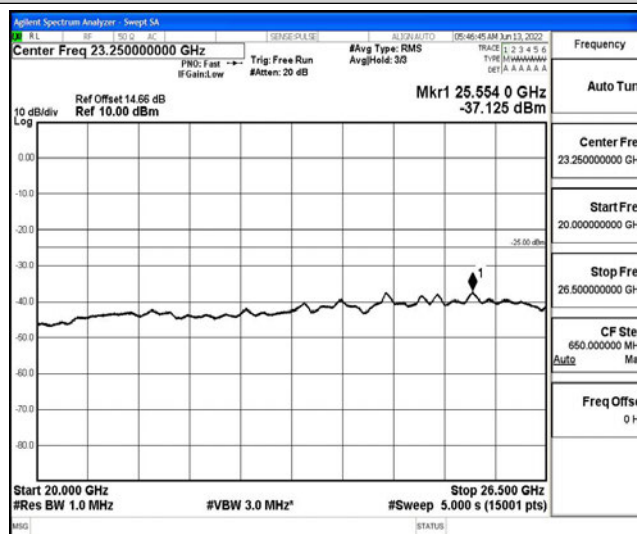

Band7-10MHz-QPSK-21400-1RB#0-Range1:0.009~0.15MHz