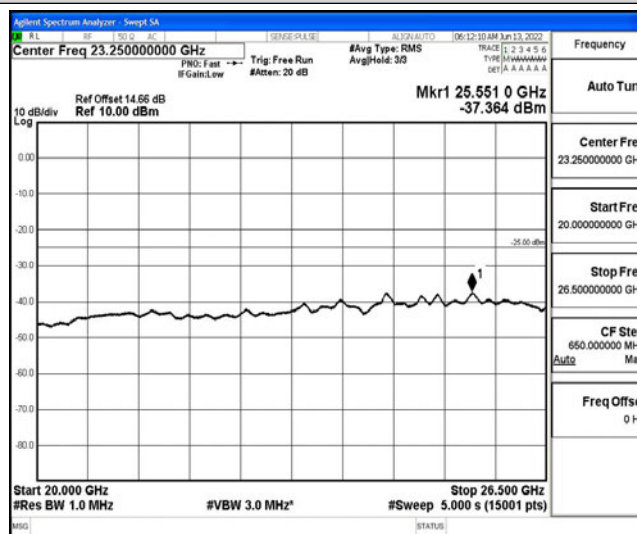

Band7-15MHz-QPSK-21100-1RB#0-Range1:0.009~0.15MHz