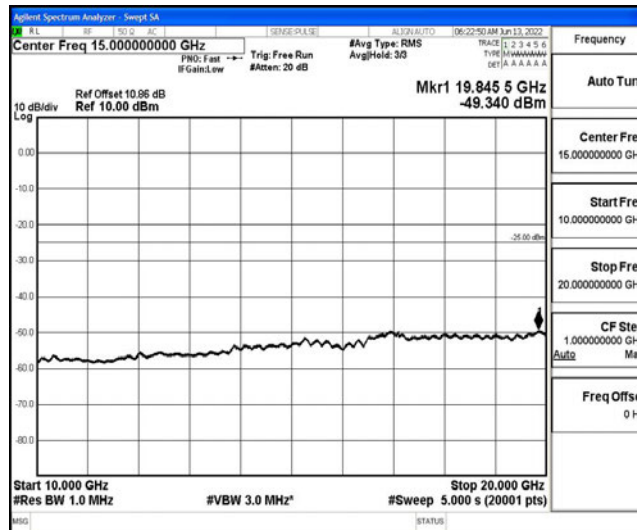

Band7-15MHz-16QAM-21375-1RB#0-Range1:0.009~0.15MHz

Band7-15MHz-16QAM-21375-1RB#0-Range2:0.15~30MHz

Band7-15MHz-16QAM-21375-1RB#0-Range3:30~1000MHz

Band7-15MHz-16QAM-21375-1RB#0-Range4:1000~10000MHz

Band7-15MHz-16QAM-21375-1RB#0-Range5:10000~20000MHz