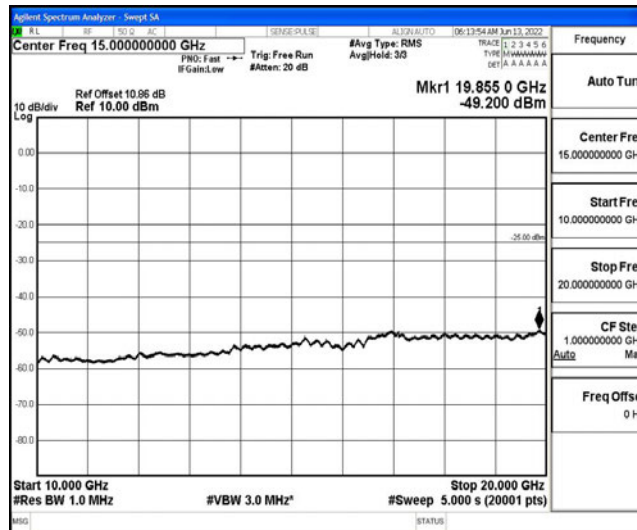

Band7-15MHz-16QAM-20825-1RB#0-Range3:30~1000MHz

Band7-15MHz-16QAM-20825-1RB#0-Range4:1000~10000MHz

Band7-15MHz-16QAM-20825-1RB#0-Range5:10000~20000MHz

Band7-15MHz-16QAM-20825-1RB#0-Range6:20000~26500MHz

Band7-15MHz-16QAM-21100-1RB#0-Range1:0.009~0.15MHz