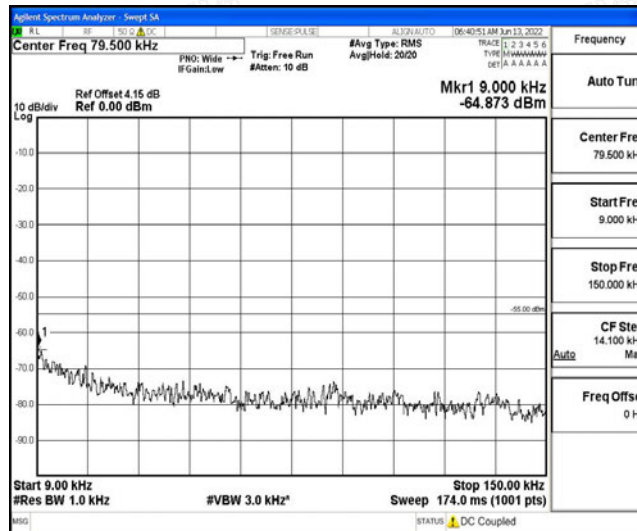

Band7-20MHz-QPSK-20850-1RB#0-Range2:0.15~30MHz