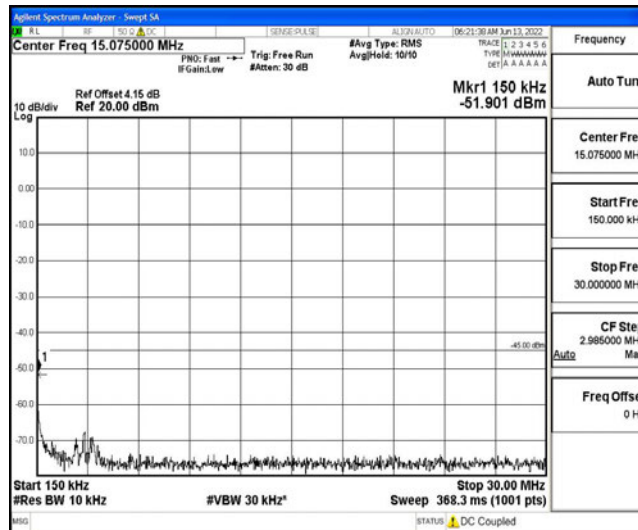

Band7-15MHz-16QAM-21375-1RB#0-Range3:30~1000MHz