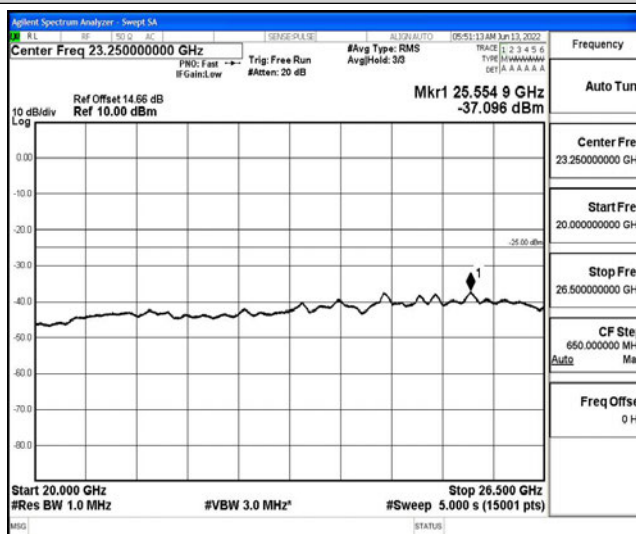

Band7-10MHz-16QAM-20800-1RB#0-Range1:0.009~0.15MHz