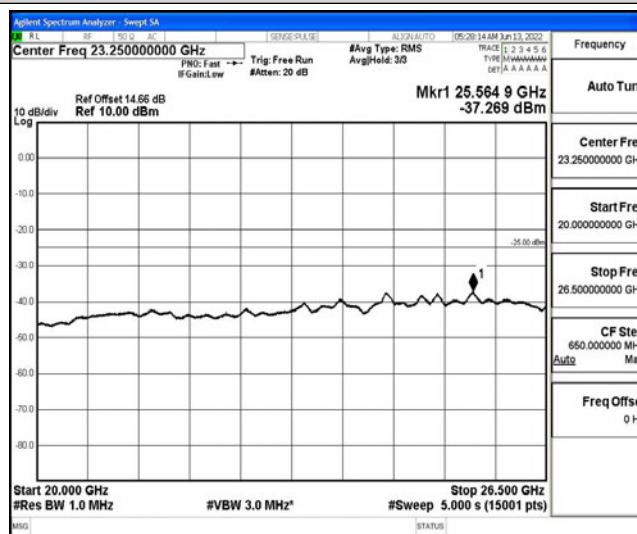

Band7-10MHz-QPSK-20800-1RB#0-Range1:0.009~0.15MHz

Shenzhen LCS Compliance Testing Laboratory Ltd.
Add: 101, 201 Bldg A & 301 Bldg C, Juji Industrial Park Yabianxueziwei, Shajing Street, Baoan District, Shenzhen, 518000, China
Tel: +(86) 0755-82591330 | E-mail: webmaster@lcs-cert.com | Web: www.lcs-cert.com
Scan code to check authenticity