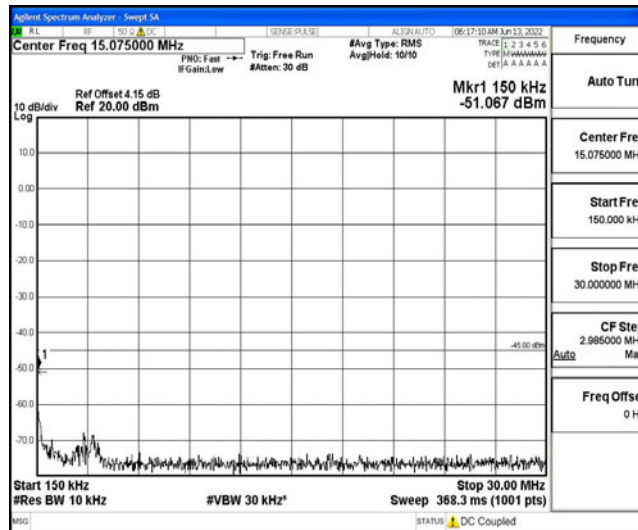

Band7-15MHz-16QAM-21100-1RB#0-Range3:30~1000MHz