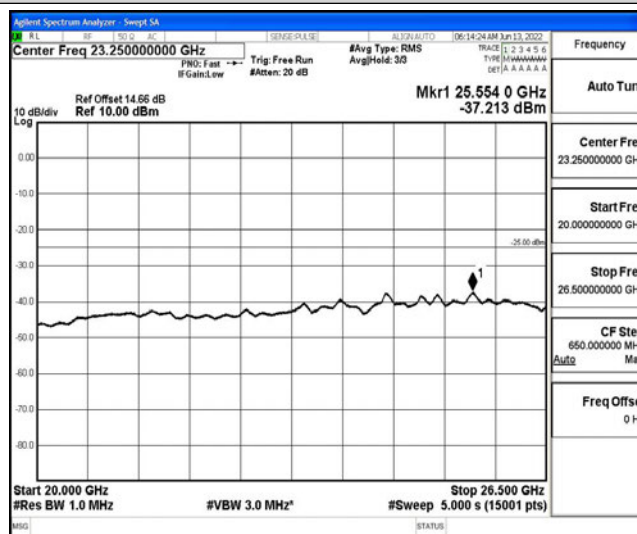

Band7-15MHz-16QAM-20825-1RB#0-Range3:30~1000MHz

Band7-15MHz-16QAM-20825-1RB#0-Range4:1000~10000MHz

Band7-15MHz-16QAM-20825-1RB#0-Range5:10000~20000MHz

Band7-15MHz-16QAM-20825-1RB#0-Range6:20000~26500MHz

Band7-15MHz-16QAM-21100-1RB#0-Range1:0.009~0.15MHz