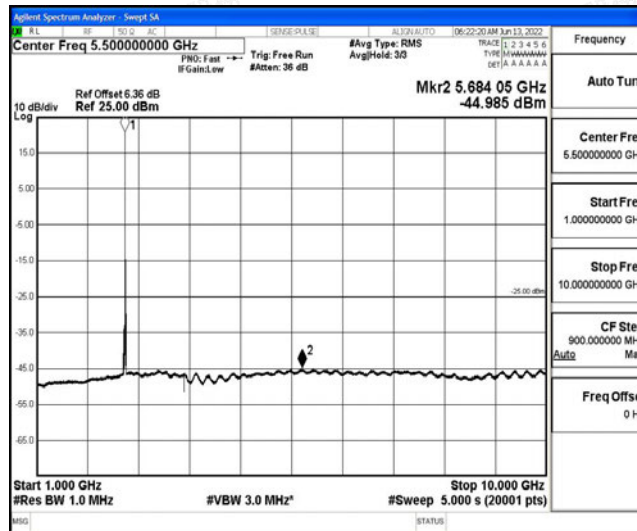

Band7-15MHz-16QAM-21375-1RB#0-Range1:0.009~0.15MHz

Band7-15MHz-16QAM-21375-1RB#0-Range2:0.15~30MHz

Band7-15MHz-16QAM-21375-1RB#0-Range3:30~1000MHz

Band7-15MHz-16QAM-21375-1RB#0-Range4:1000~10000MHz

Band7-15MHz-16QAM-21375-1RB#0-Range5:10000~20000MHz