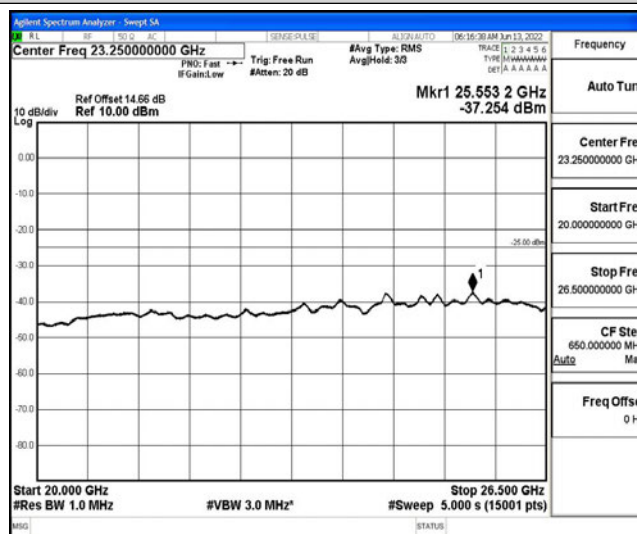

Band7-15MHz-QPSK-21375-1RB#0-Range1:0.009~0.15MHz