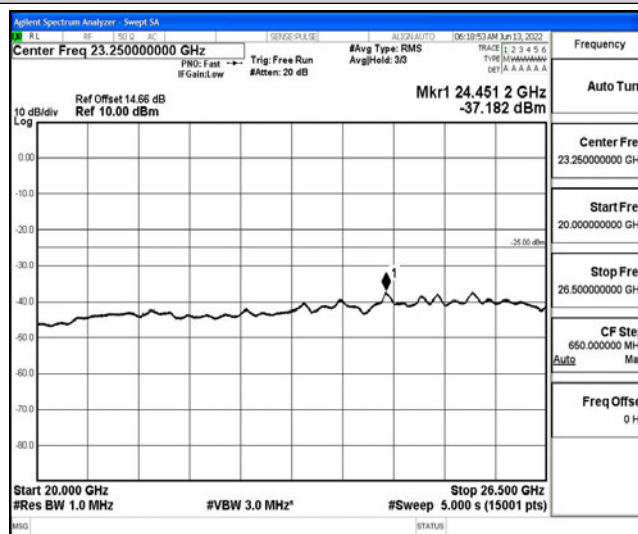

Band7-15MHz-16QAM-21100-1RB#0-Range2:0.15~30MHz

Band7-15MHz-16QAM-21100-1RB#0-Range3:30~1000MHz

Band7-15MHz-16QAM-21100-1RB#0-Range4:1000~10000MHz

Band7-15MHz-16QAM-21100-1RB#0-Range5:10000~20000MHz

Band7-15MHz-16QAM-21100-1RB#0-Range6:20000~26500MHz