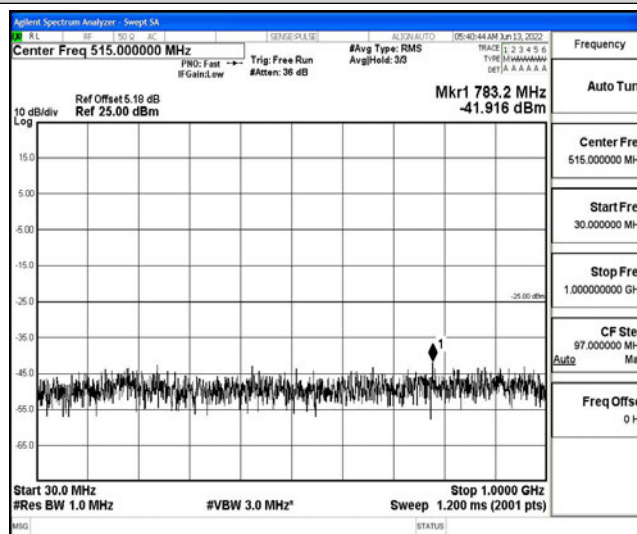

Band7-10MHz-QPSK-20800-1RB#0-Range4:1000~10000MHz