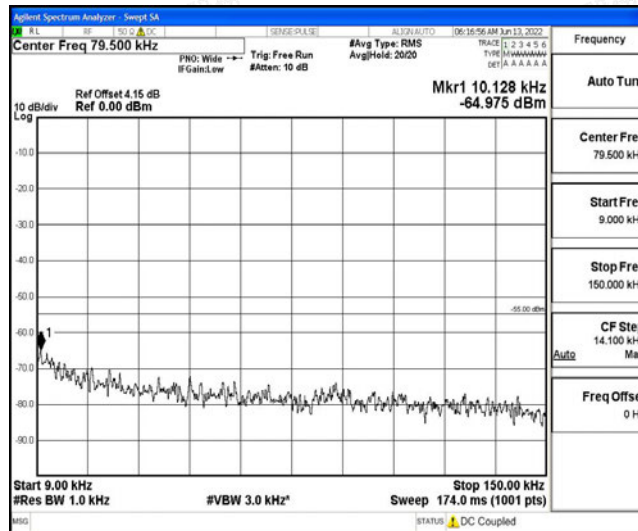

Band7-15MHz-16QAM-20825-1RB#0-Range3:30~1000MHz

Band7-15MHz-16QAM-20825-1RB#0-Range4:1000~10000MHz

Band7-15MHz-16QAM-20825-1RB#0-Range5:10000~20000MHz

Band7-15MHz-16QAM-20825-1RB#0-Range6:20000~26500MHz

Band7-15MHz-16QAM-21100-1RB#0-Range1:0.009~0.15MHz