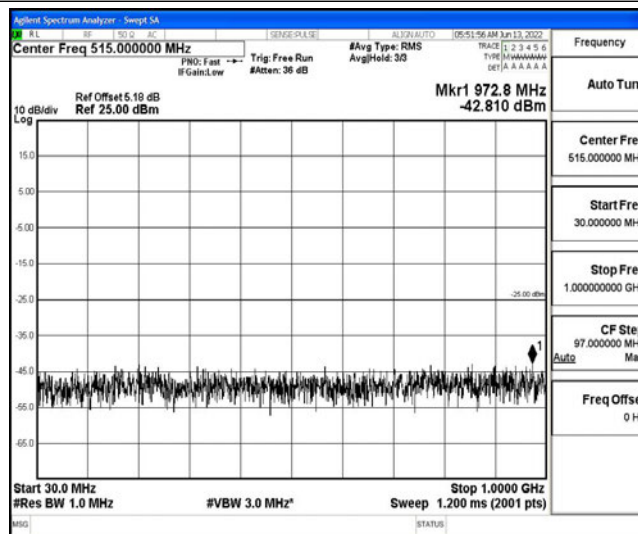

Band7-10MHz-16QAM-21400-1RB#0-Range4:1000~10000MHz