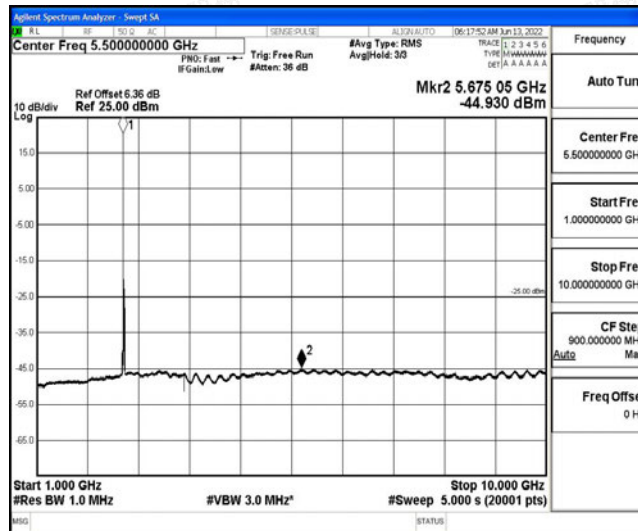

Band7-15MHz-16QAM-21100-1RB#0-Range2:0.15~30MHz

Band7-15MHz-16QAM-21100-1RB#0-Range3:30~1000MHz

Band7-15MHz-16QAM-21100-1RB#0-Range4:1000~10000MHz

Band7-15MHz-16QAM-21100-1RB#0-Range5:10000~20000MHz

Band7-15MHz-16QAM-21100-1RB#0-Range6:20000~26500MHz