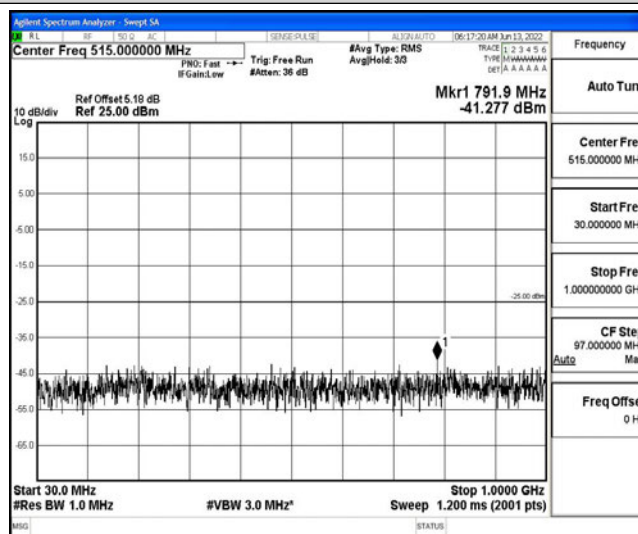

Band7-15MHz-16QAM-21100-1RB#0-Range4:1000~10000MHz