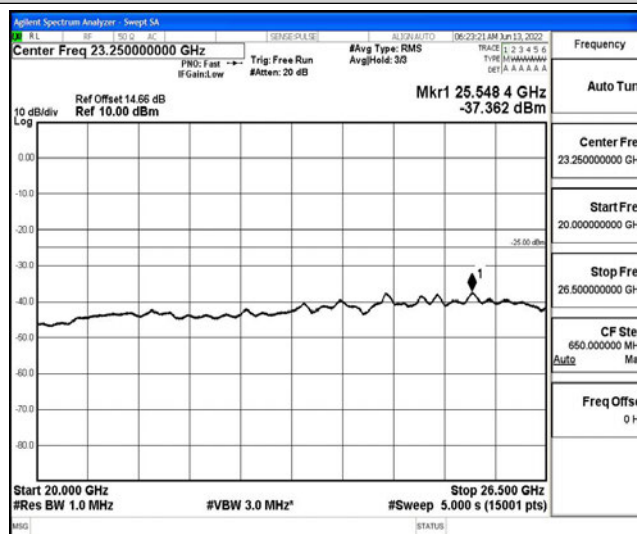

Band7-20MHz-QPSK-20850-1RB#0-Range1:0.009~0.15MHz