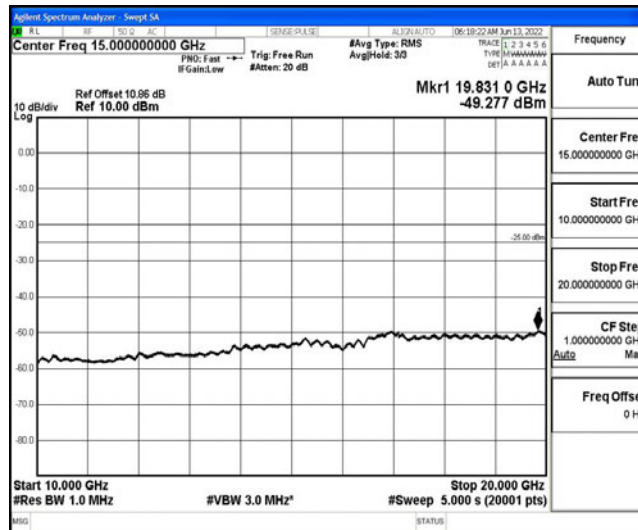

Band7-15MHz-16QAM-21100-1RB#0-Range2:0.15~30MHz

Band7-15MHz-16QAM-21100-1RB#0-Range3:30~1000MHz

Band7-15MHz-16QAM-21100-1RB#0-Range4:1000~10000MHz

Band7-15MHz-16QAM-21100-1RB#0-Range5:10000~20000MHz

Band7-15MHz-16QAM-21100-1RB#0-Range6:20000~26500MHz