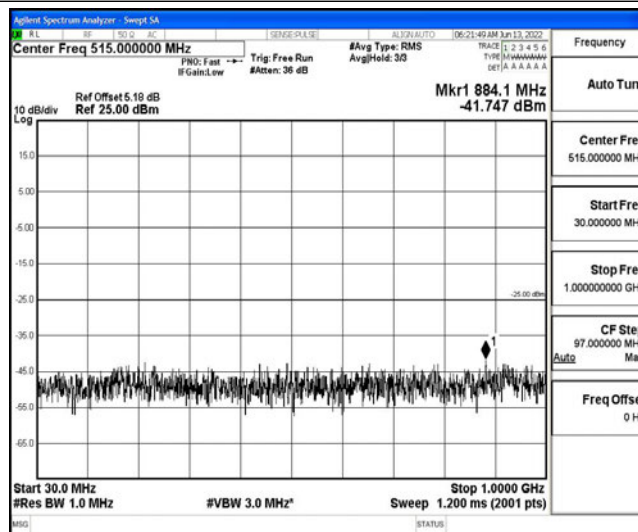

Band7-15MHz-16QAM-21375-1RB#0-Range1:0.009~0.15MHz

Band7-15MHz-16QAM-21375-1RB#0-Range2:0.15~30MHz

Band7-15MHz-16QAM-21375-1RB#0-Range3:30~1000MHz

Band7-15MHz-16QAM-21375-1RB#0-Range4:1000~10000MHz

Band7-15MHz-16QAM-21375-1RB#0-Range5:10000~20000MHz