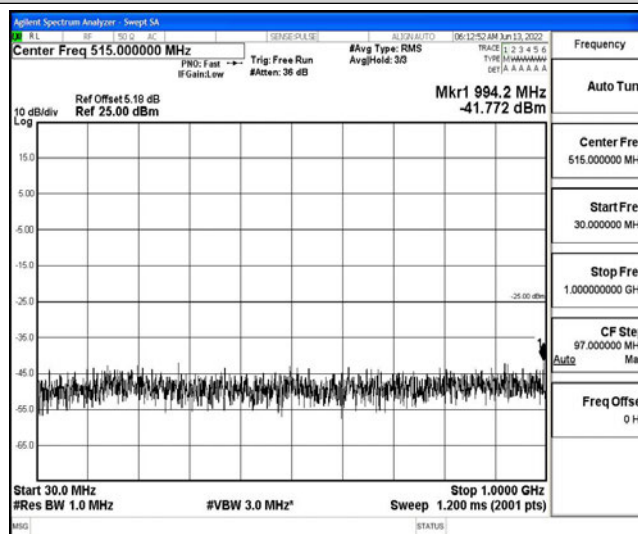

Band7-15MHz-16QAM-20825-1RB#0-Range4:1000~10000MHz