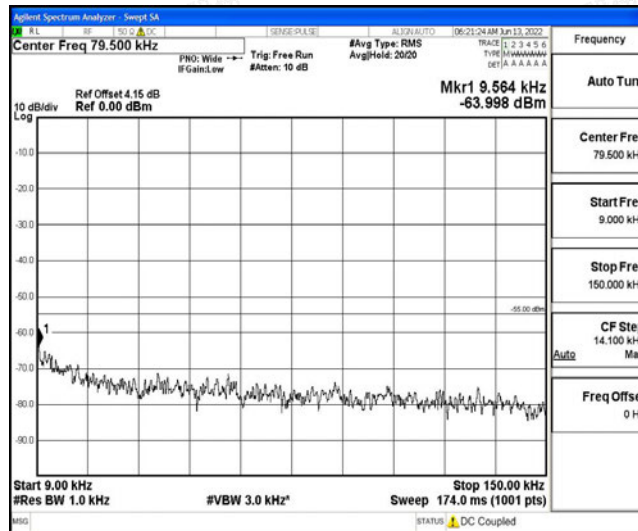

Band7-15MHz-16QAM-21375-1RB#0-Range2:0.15~30MHz