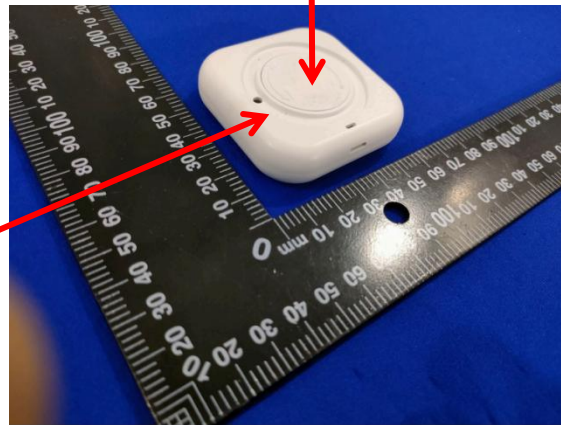

Product Label paste on the rear of the product.

FCC ID: 2A5TM-KCTW1Z
Located it on here