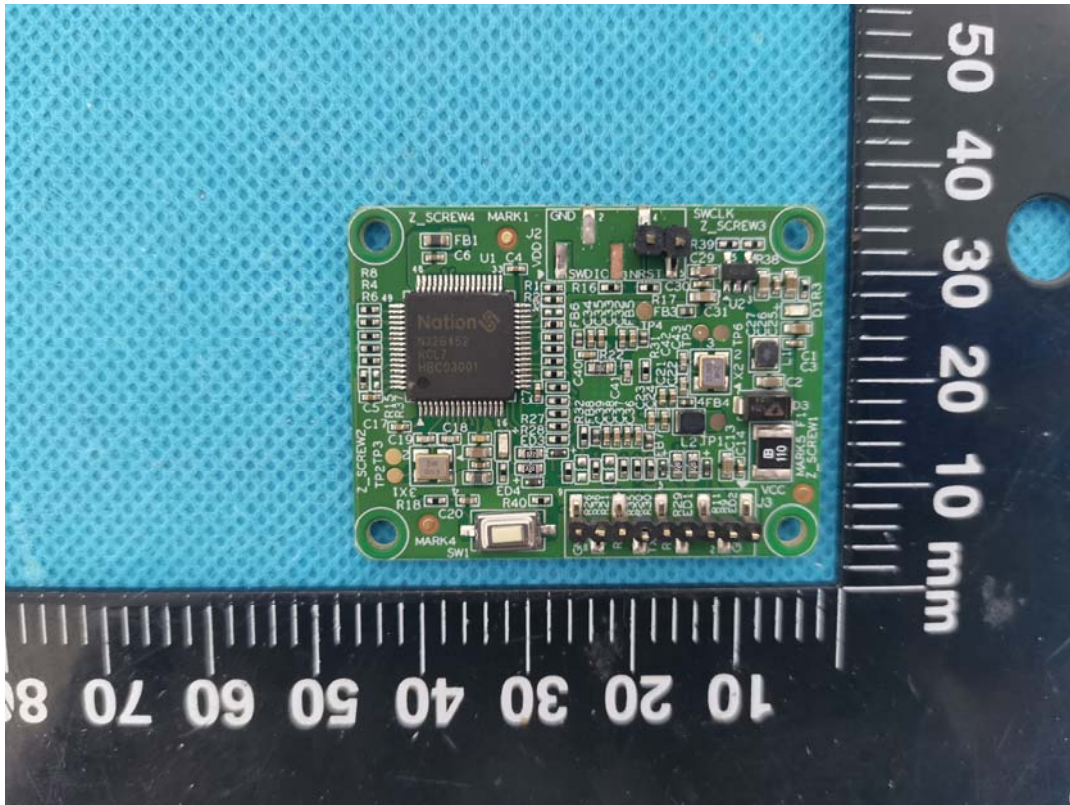

EXHIBIT C - EUT INTERNAL PHOTOGRAPHS

uncover

24GHz Radar RF Chip

24GHz Antenna

Chip

BT&Wi-Fi Module

BT&Wi-Fi Module unshielded View

BT&Wi-Fi RF Chip

BT &Wi-Fi Antenna

ZigBee Module Unshielded View

ZigBee RF Chip

ZigBee Antenna