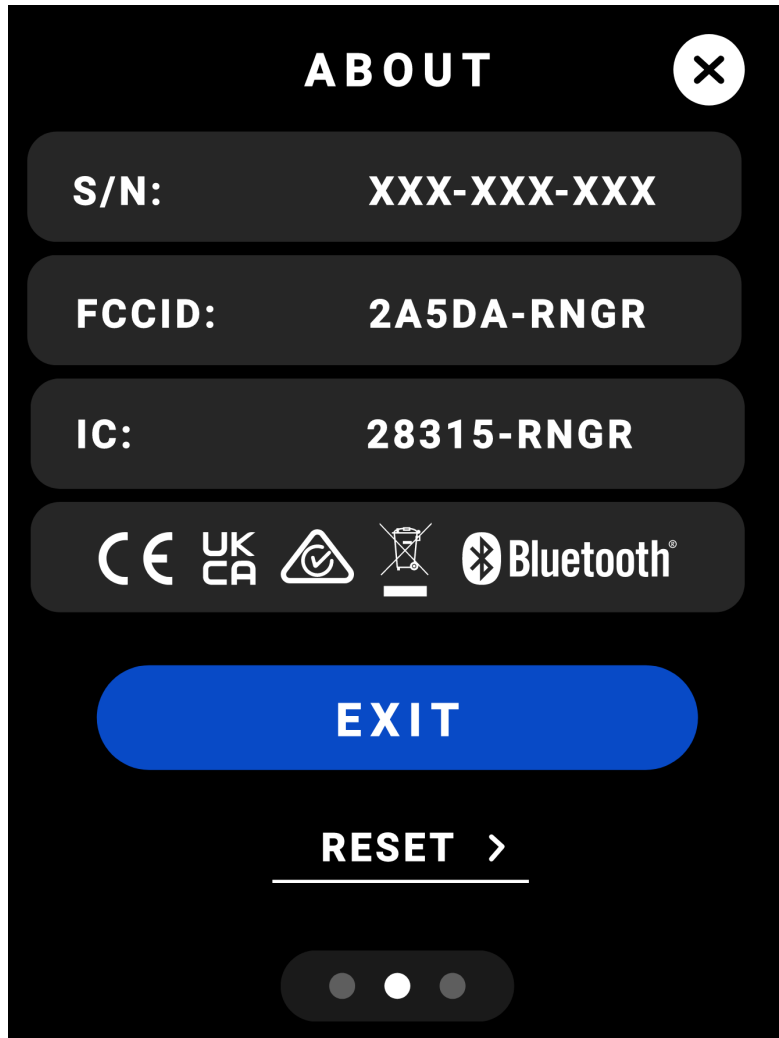

RINGER E-LABEL CERTIFICATION SCREEN

E-Label Access:

SETTINGS -> (i) information – Swipe Left

This device has electronic label for certifications

Please see the instructions above to access the certifications screen