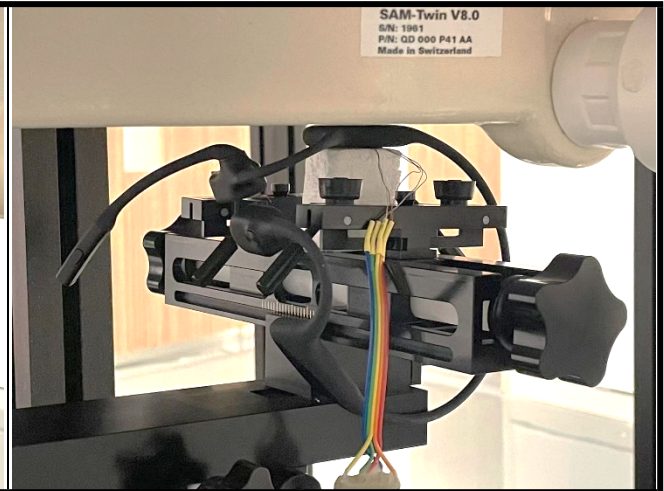

**Photographs of EUT>**

<Antenna Location>

**Tip View**

<Photographs of SAR Setup>

Inside of Bluetooth headset with 0cm

Rear Face of Bluetooth headset with 0cm