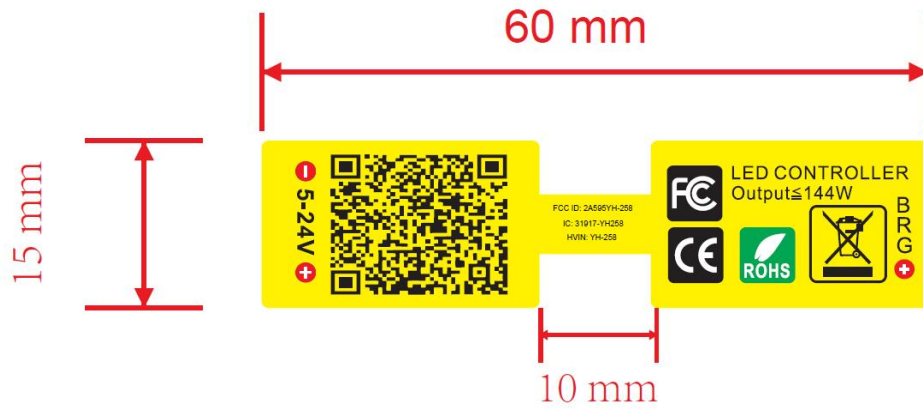

### LABEL AND LOCATION

(Size: L 6.0cm x W 4.0cm)