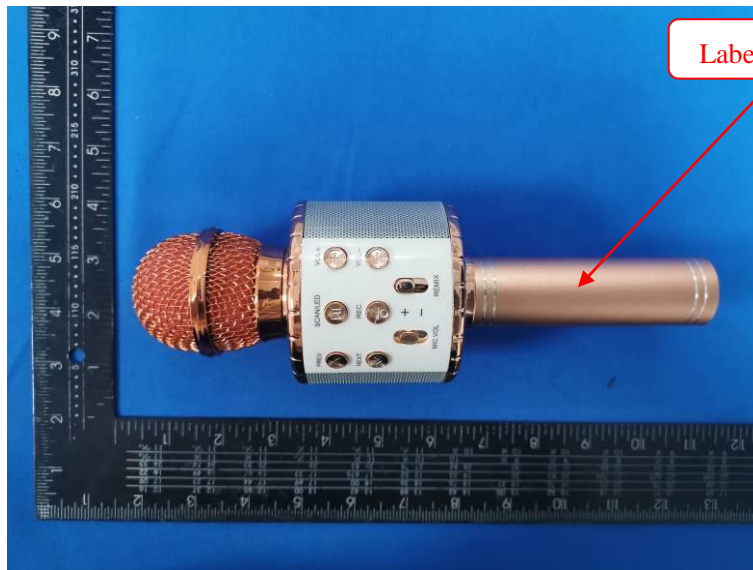

Label and Location

Karaoke microphone
Model No.: CT002
FCC ID: 2A584-CT002

Size: L: 3.0cm*W: 2.0cm

Label and Location