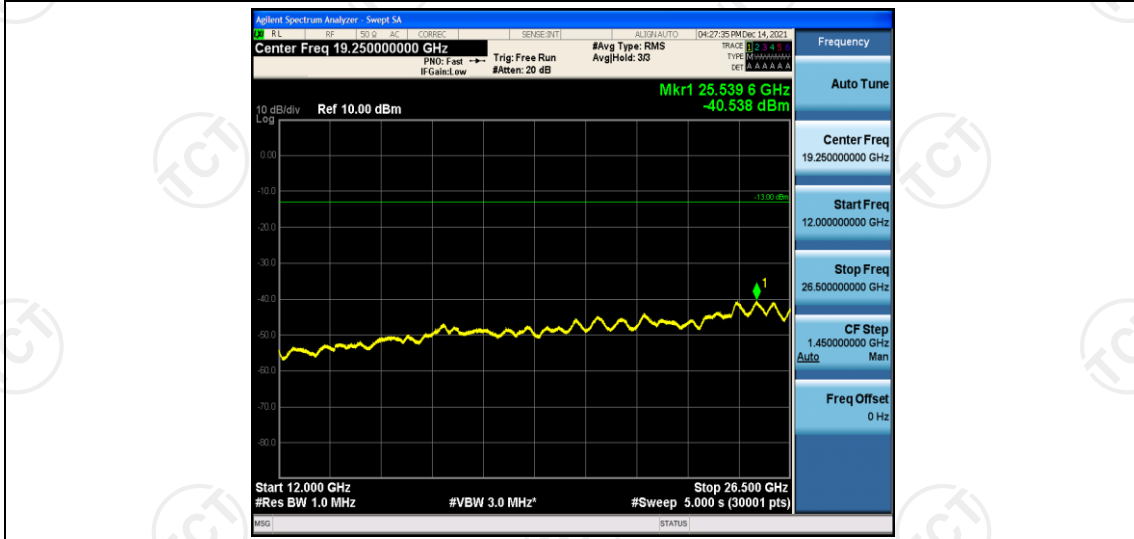

Band66-15MHz-QPSK-132322-1RB#0-Range6:12000~26500MHz

Band66-15MHz-QPSK-132597-1RB#0-Range1:0.009~0.15MHz