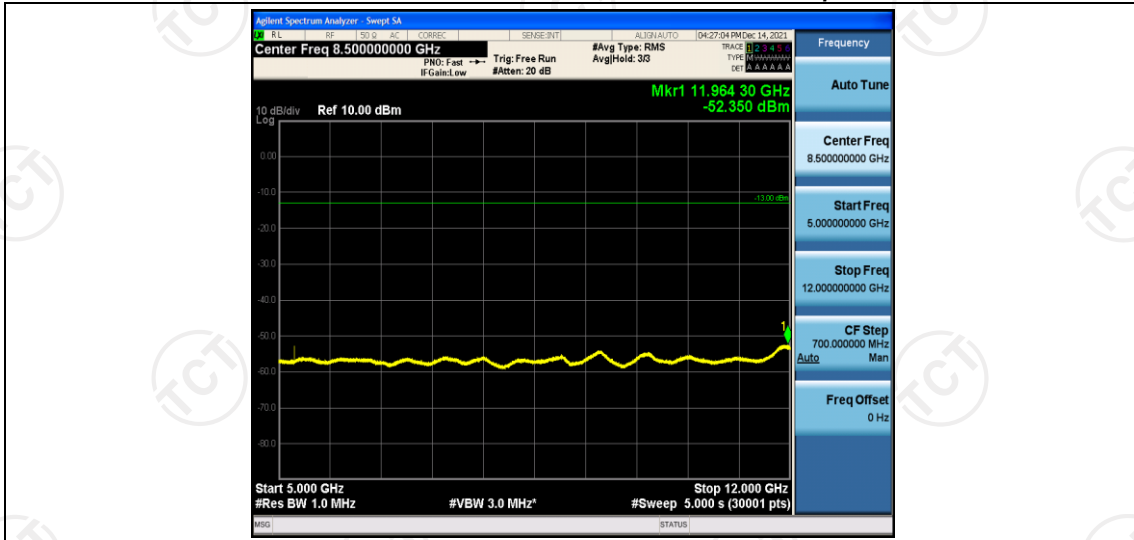

Band66-15MHz-QPSK-132322-1RB#0-Range5:5000~12000MHz

Band66-15MHz-QPSK-132322-1RB#0-Range6:12000~26500MHz