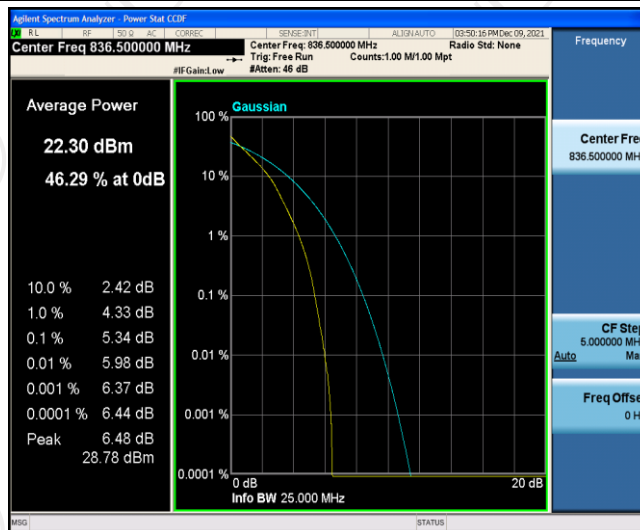

Band5-3MHz-QPSK-20525-15RB#0

Band5-3MHz-QPSK-20635-1RB#0