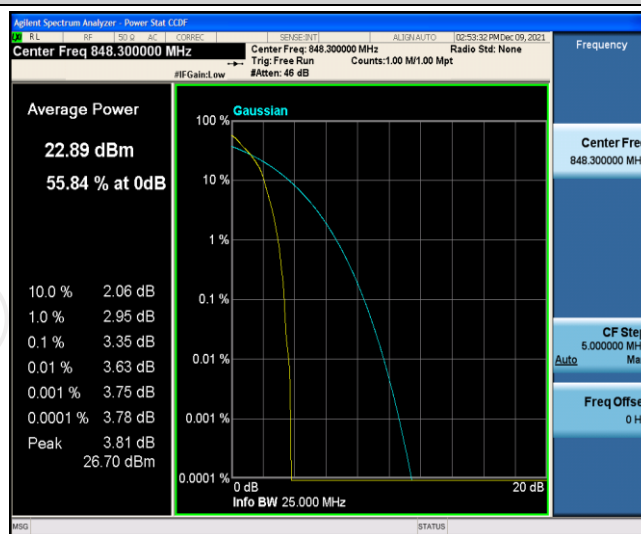

## Test Graphs

Band5-1.4MHz-QPSK-20525-6RB#0

Band5-1.4MHz-QPSK-20643-1RB#0

Band5-1.4MHz-QPSK-20643-6RB#0

Band5-1.4MHz-16QAM-20407-1RB#0

Band5-1.4MHz-16QAM-20407-6RB#0

Band5-1.4MHz-16QAM-20525-1RB#0

Band5-1.4MHz-16QAM-20525-6RB#0