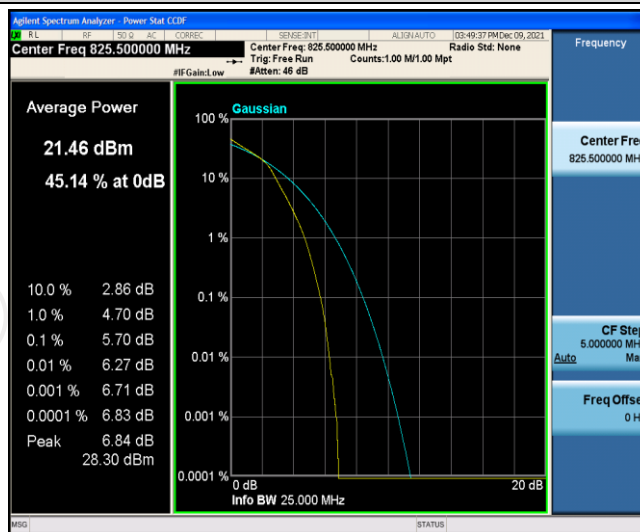

Band5-3MHz-16QAM-20415-15RB#0

Band5-3MHz-16QAM-20525-1RB#0