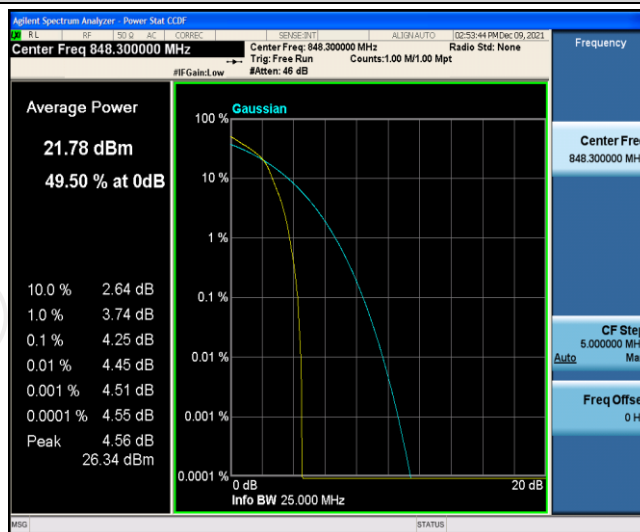

Band5-1.4MHz-16QAM-20643-1RB#0

Band5-1.4MHz-16QAM-20643-6RB#0