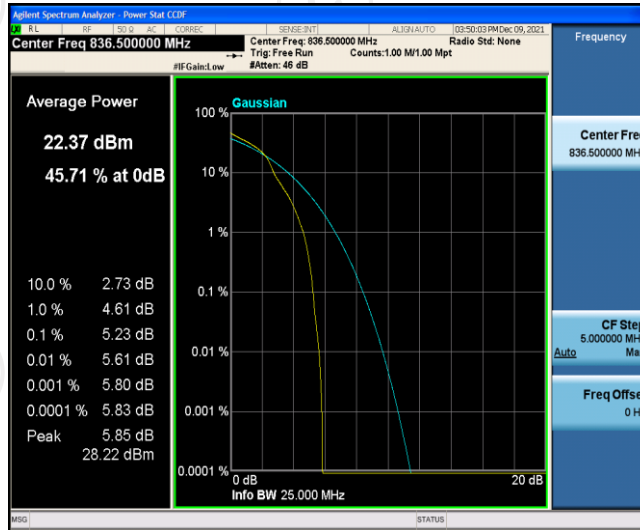

Band5-3MHz-16QAM-20525-1RB#0

Band5-3MHz-16QAM-20525-15RB#0