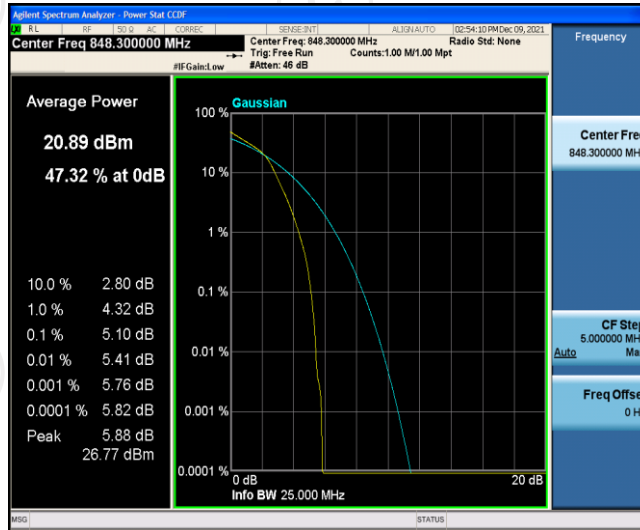

Band5-1.4MHz-16QAM-20643-6RB#0

Band5-3MHz-QPSK-20415-1RB#0