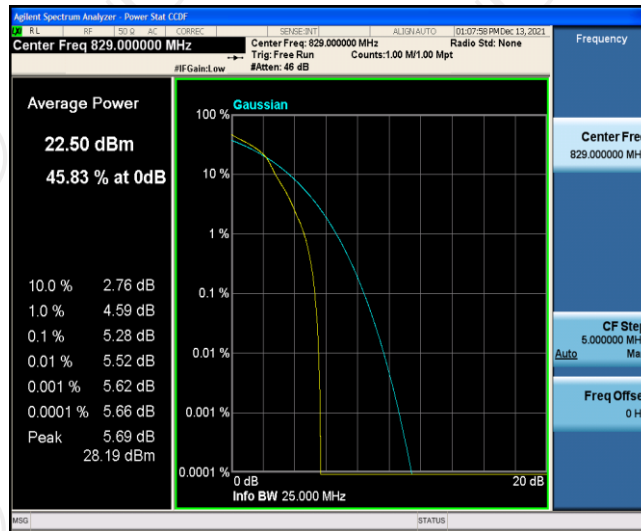

Band5-10MHz-16QAM-20450-1RB#0

Band5-10MHz-16QAM-20450-50RB#0