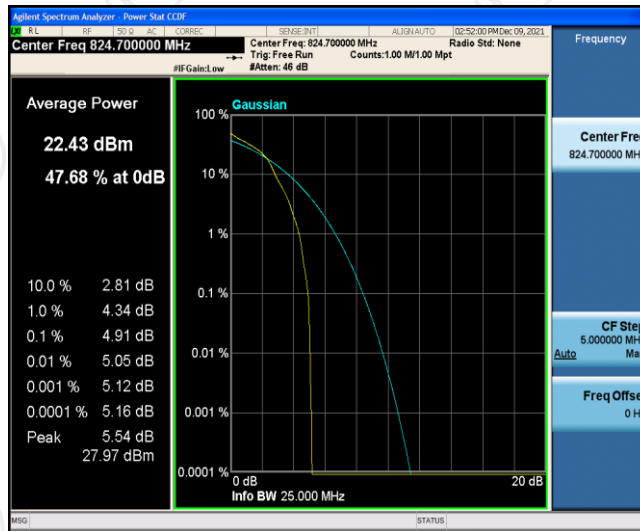

## Test Graphs

Band5-1.4MHz-QPSK-20525-6RB#0

Band5-1.4MHz-QPSK-20643-1RB#0

Band5-1.4MHz-QPSK-20643-6RB#0

Band5-1.4MHz-16QAM-20407-1RB#0

Band5-1.4MHz-16QAM-20407-6RB#0

Band5-1.4MHz-16QAM-20525-1RB#0

Band5-1.4MHz-16QAM-20525-6RB#0