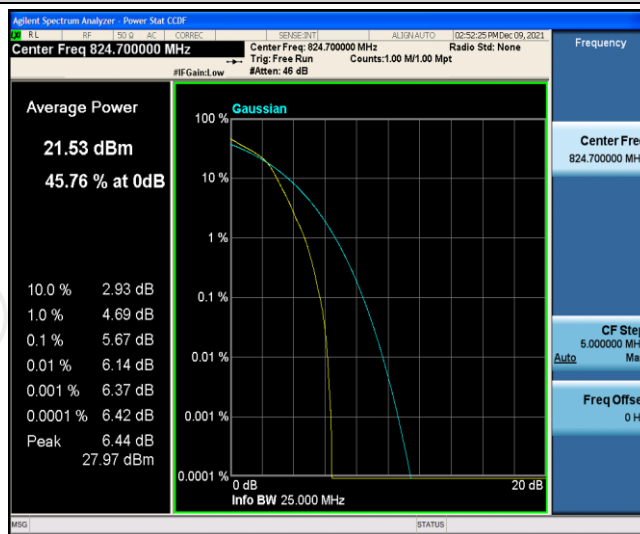

## Test Graphs

Band5-1.4MHz-QPSK-20525-6RB#0

Band5-1.4MHz-QPSK-20643-1RB#0

Band5-1.4MHz-QPSK-20643-6RB#0

Band5-1.4MHz-16QAM-20407-1RB#0

Band5-1.4MHz-16QAM-20407-6RB#0

Band5-1.4MHz-16QAM-20525-1RB#0

Band5-1.4MHz-16QAM-20525-6RB#0