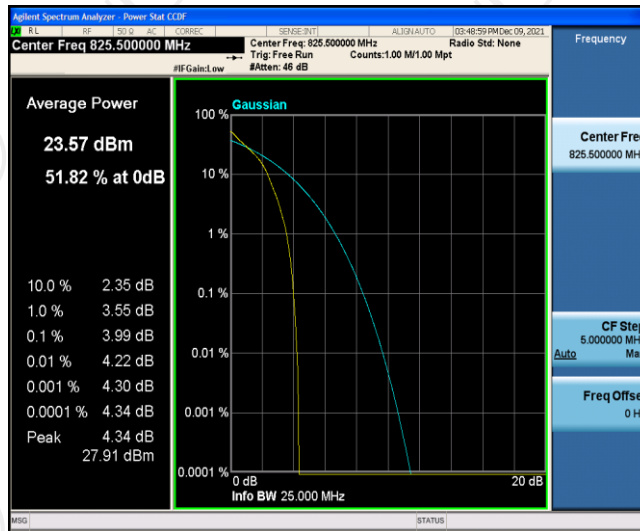

Band5-3MHz-QPSK-20415-1RB#0

Band5-3MHz-QPSK-20415-15RB#0