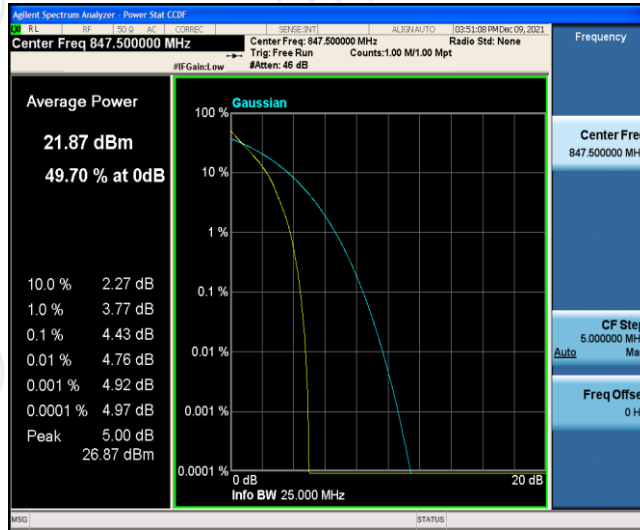

Band5-3MHz-QPSK-20635-15RB#0

Band5-3MHz-16QAM-20415-1RB#0