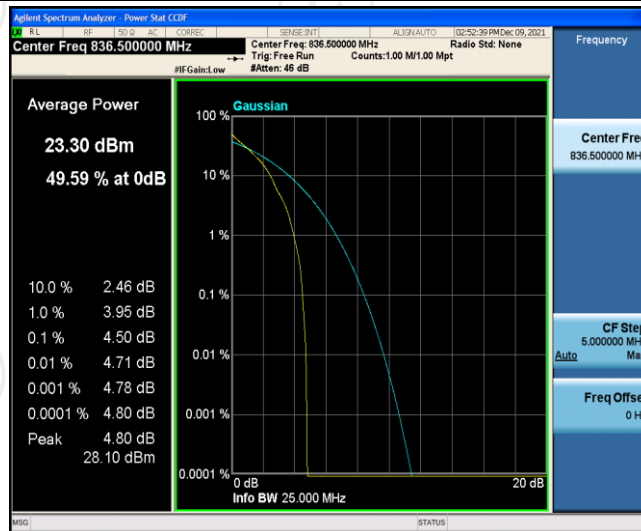

Band5-1.4MHz-QPSK-20525-6RB#0