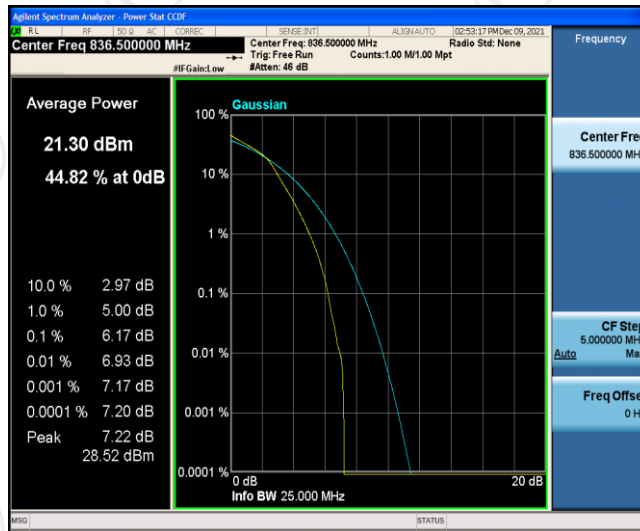

## Test Graphs

Band5-1.4MHz-QPSK-20525-6RB#0

Band5-1.4MHz-QPSK-20643-1RB#0

Band5-1.4MHz-QPSK-20643-6RB#0

Band5-1.4MHz-16QAM-20407-1RB#0

Band5-1.4MHz-16QAM-20407-6RB#0

Band5-1.4MHz-16QAM-20525-1RB#0

Band5-1.4MHz-16QAM-20525-6RB#0