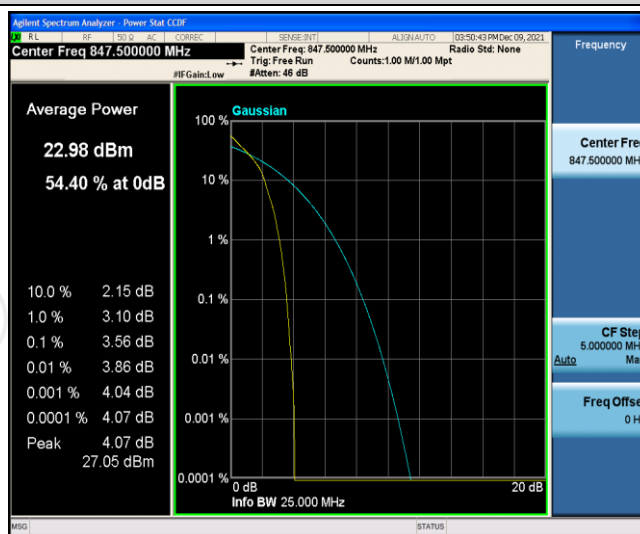

Band5-3MHz-QPSK-20635-1RB#0

Band5-3MHz-QPSK-20635-15RB#0