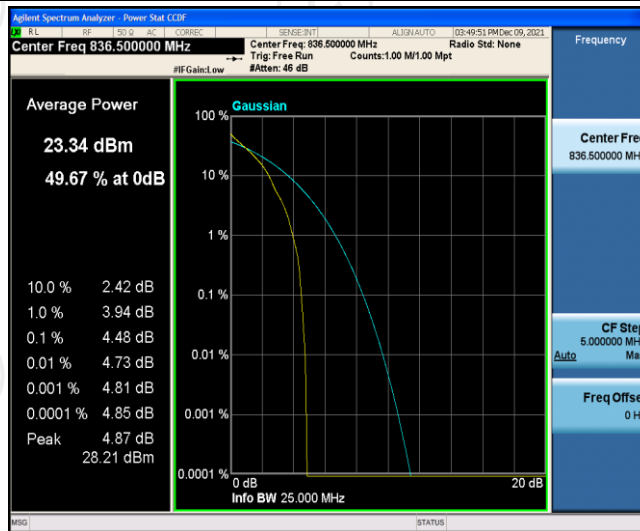

Band5-3MHz-QPSK-20525-1RB#0

Band5-3MHz-QPSK-20525-15RB#0