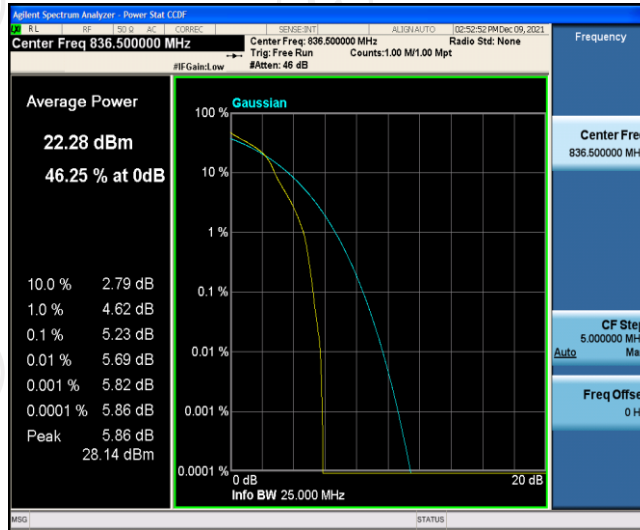

## Test Graphs

Band5-1.4MHz-QPSK-20525-6RB#0

Band5-1.4MHz-QPSK-20643-1RB#0

Band5-1.4MHz-QPSK-20643-6RB#0

Band5-1.4MHz-16QAM-20407-1RB#0

Band5-1.4MHz-16QAM-20407-6RB#0

Band5-1.4MHz-16QAM-20525-1RB#0

Band5-1.4MHz-16QAM-20525-6RB#0