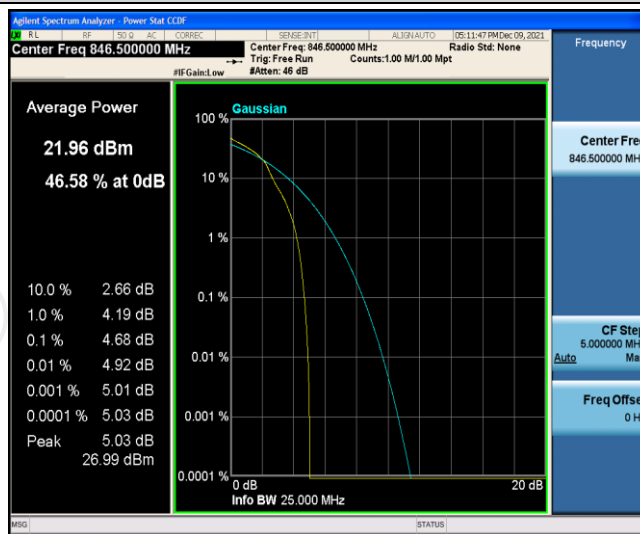

Band5-5MHz-16QAM-20625-1RB#0

Band5-5MHz-16QAM-20625-25RB#0