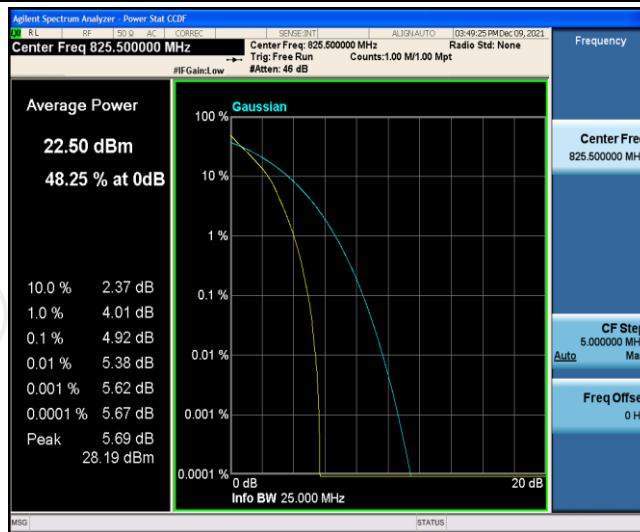

Band5-3MHz-QPSK-20415-15RB#0

Band5-3MHz-QPSK-20525-1RB#0