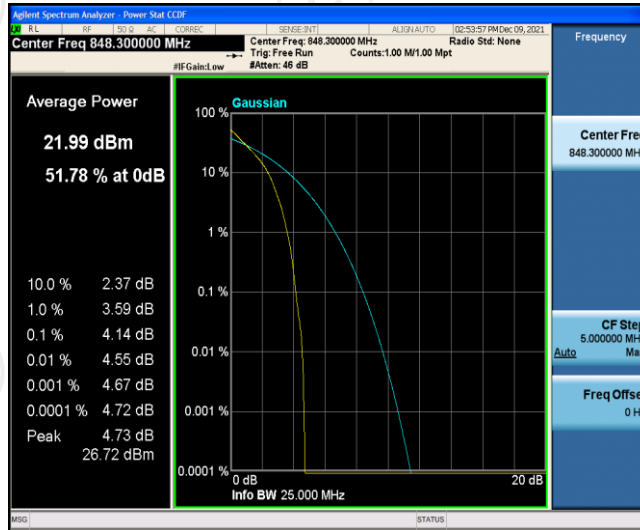

## Test Graphs

Band5-1.4MHz-QPSK-20525-6RB#0

Band5-1.4MHz-QPSK-20643-1RB#0

Band5-1.4MHz-QPSK-20643-6RB#0

Band5-1.4MHz-16QAM-20407-1RB#0

Band5-1.4MHz-16QAM-20407-6RB#0

Band5-1.4MHz-16QAM-20525-1RB#0

Band5-1.4MHz-16QAM-20525-6RB#0