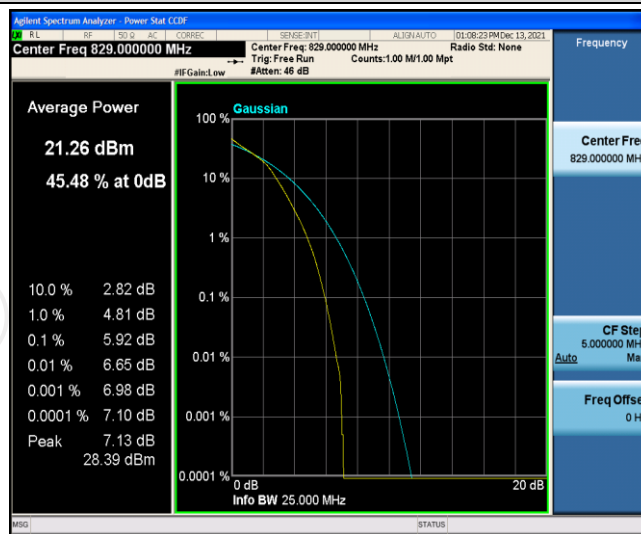

Band5-10MHz-16QAM-20450-50RB#0

Band5-10MHz-16QAM-20525-1RB#0