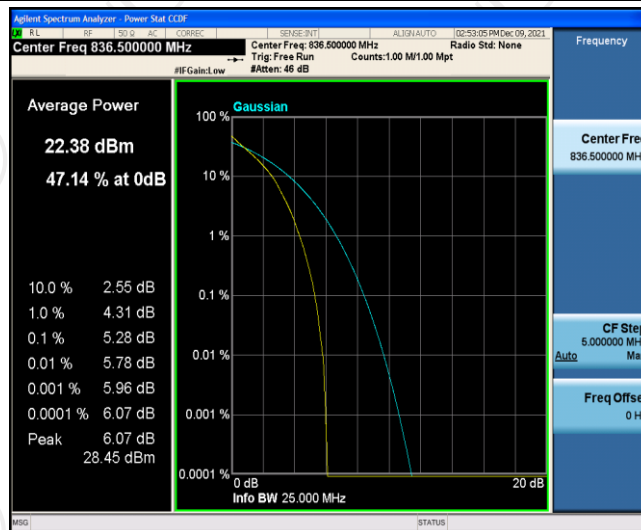

Band5-1.4MHz-QPSK-20525-6RB#0

Band5-1.4MHz-QPSK-20643-1RB#0