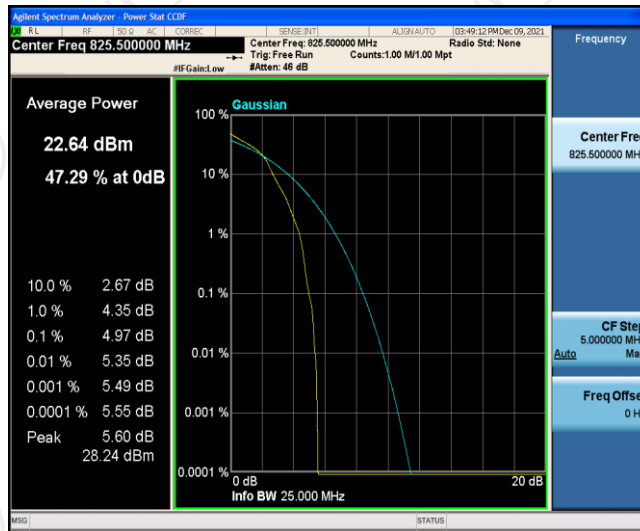

Band5-3MHz-16QAM-20415-1RB#0

Band5-3MHz-16QAM-20415-15RB#0