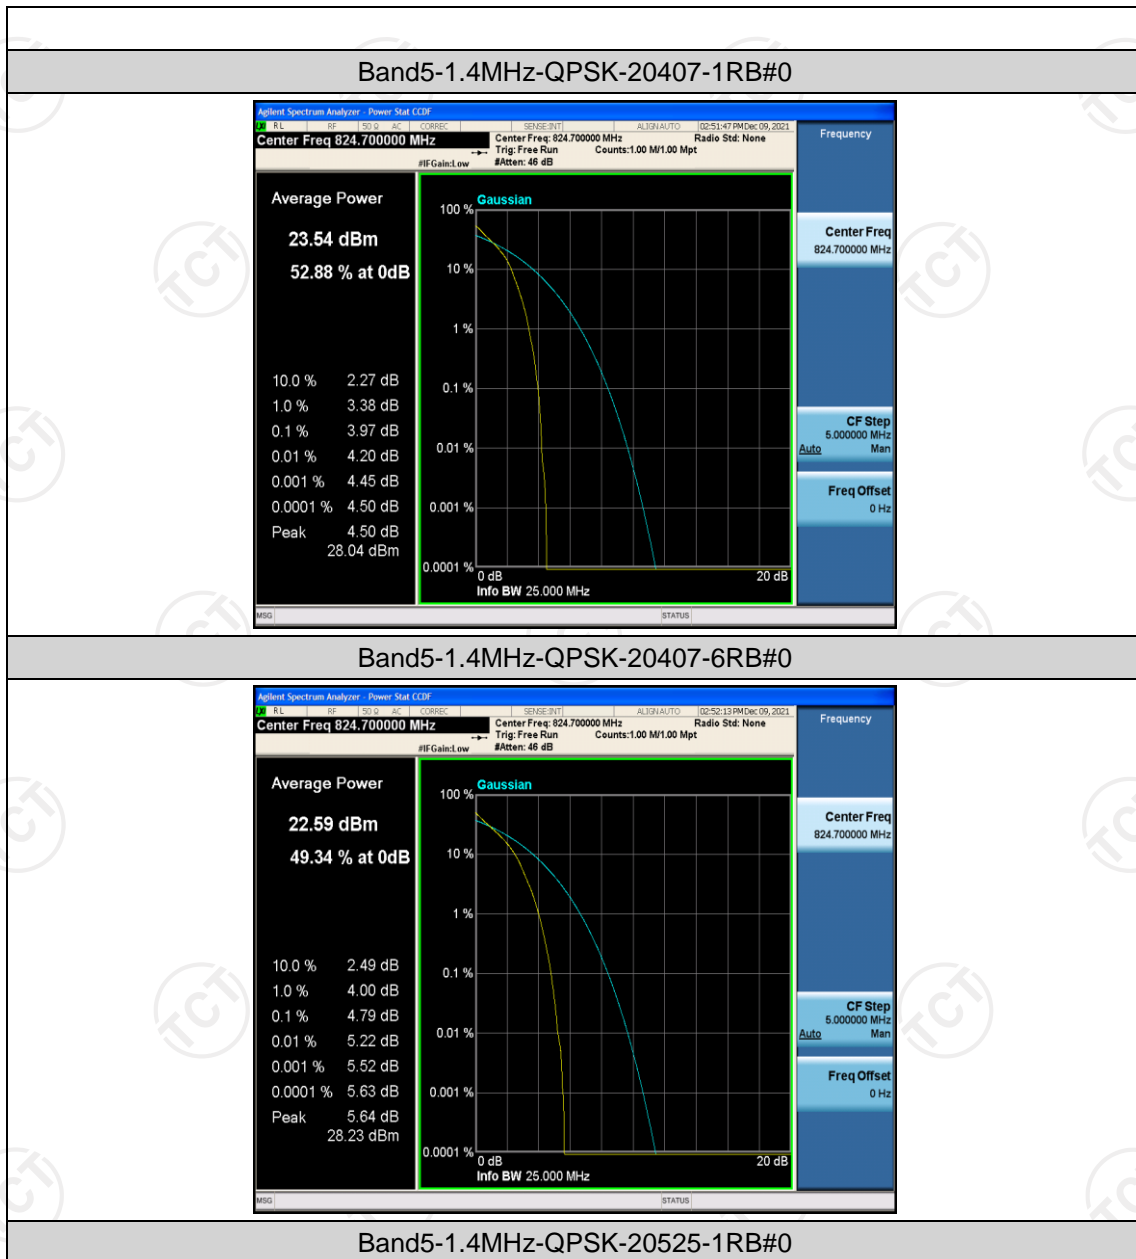

Test Graphs