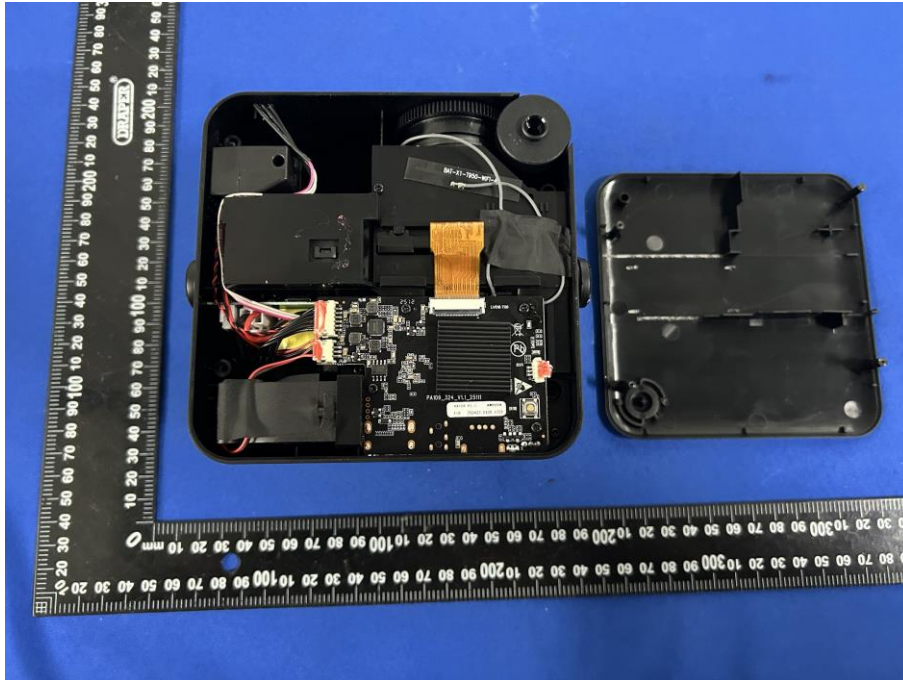

EUT PHOTO(Internal Photos)

Shenzhen DL Testing Technology Co., Ltd.

***** END OF REPORT *****