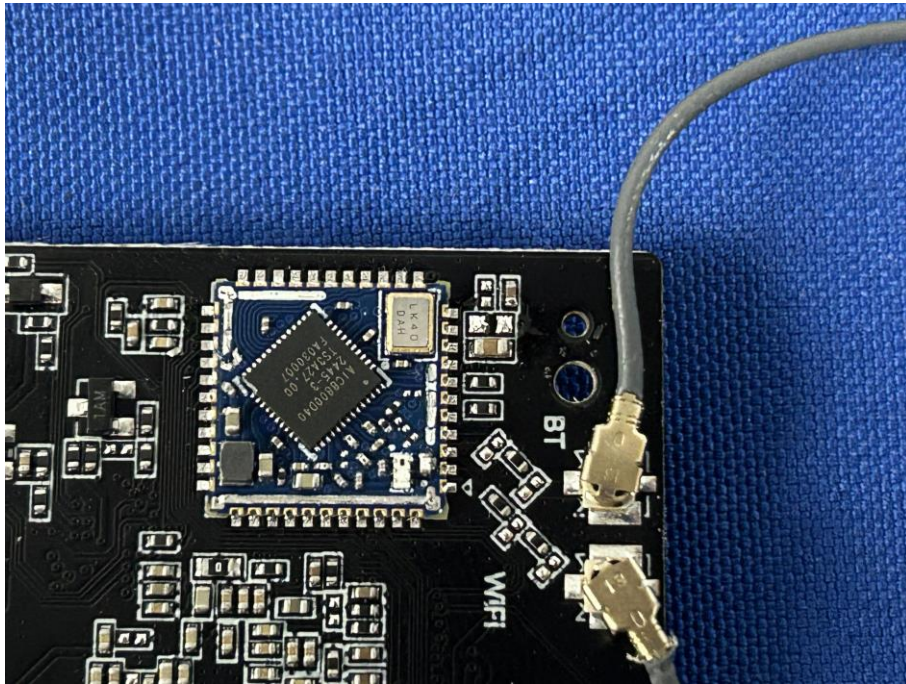

EUT PHOTO(Internal Photos)

Shenzhen DL Testing Technology Co., Ltd.

***** END OF REPORT *****