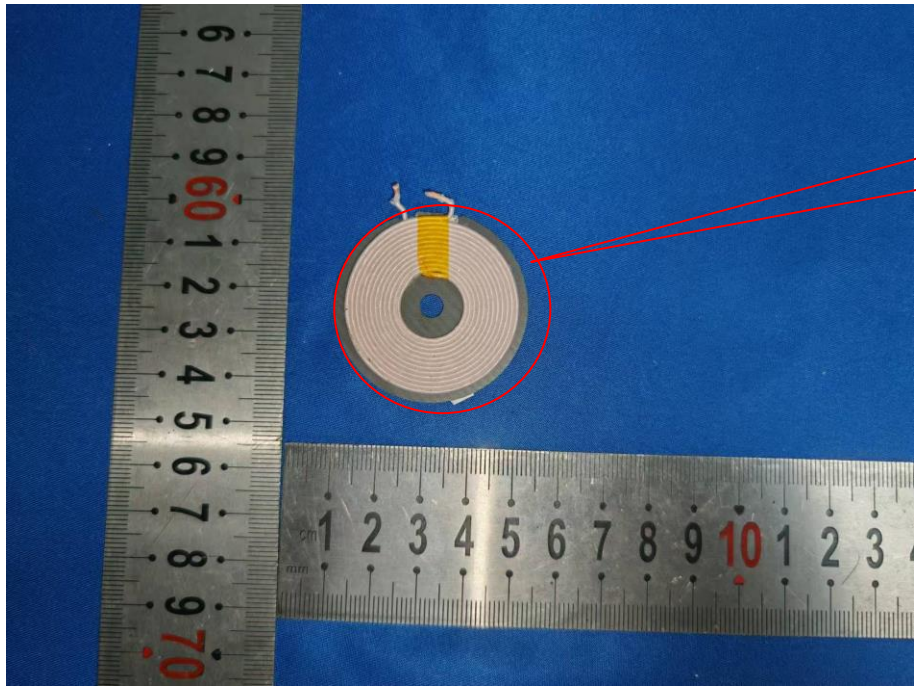

Model: Z30

Internal Photos

Headphones ANT3