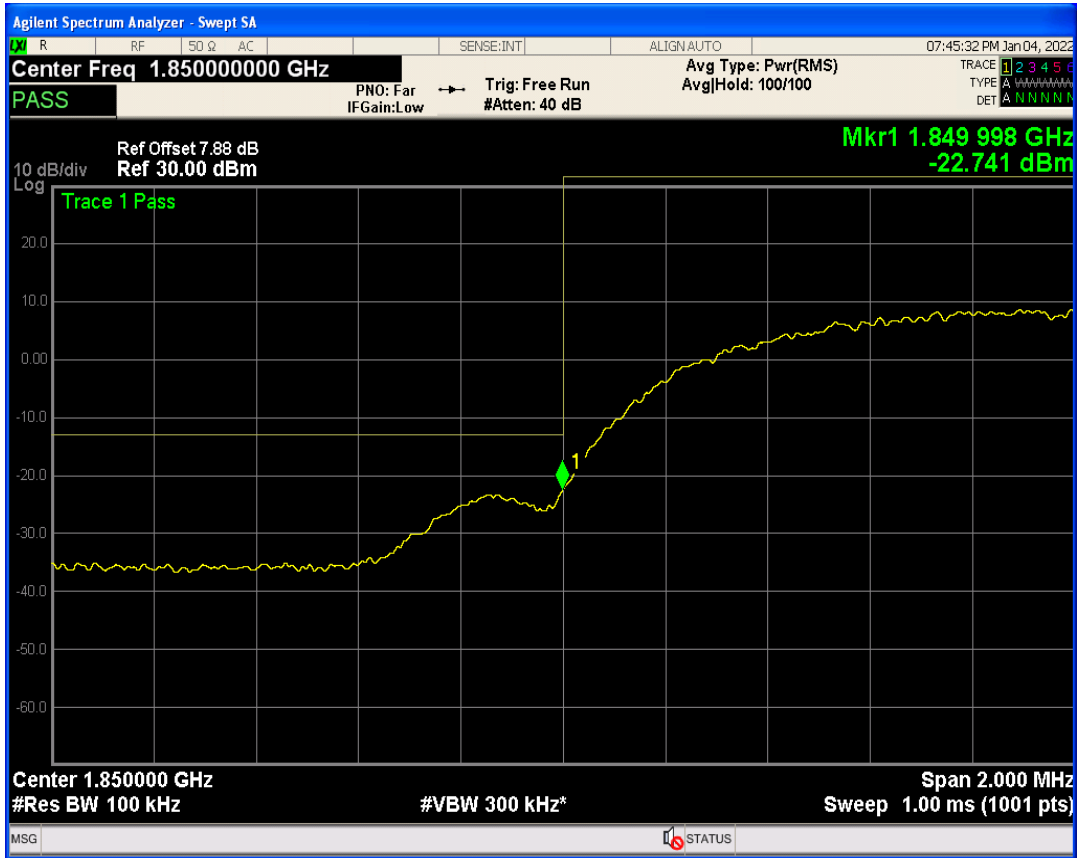

WCDMA Band2 Channel=9262

WCDMA Band2 Channel=9538

WCDMA Band2 Channel=9400

WCDMA Band5 Channel=4182

WCDMA Band5 Channel=4132

WCDMA Band5 Channel=4233

05 Band edge

Band	Channel	Frequency (MHz)	Spur Freq (MHz)	Spur Level (dBm)	Limit (dBm)	Verdict
WCDMA Band2	9262	1852.4	1850.00	-22.74	-13	PASS
WCDMA Band2	9538	1907.6	1910.00	-23.24	-13	PASS
WCDMA Band5	4132	826.4	824.00	-23.10	-13	PASS
WCDMA Band5	4233	846.6	849.00	-23.32	-13	PASS

WCDMA Band2 Channel=9538

WCDMA Band2 Channel=9262

WCDMA Band5 Channel=4132

WCDMA Band5 Channel=4233

06 Out-of-band emissions

Band	Channel	Frequency (MHz)	Spur Freq (MHz)	Spur Level (dBm)	Limit (dBm)	Verdict
WCDMA Band2	9262	1852.4	17731.91	-23.30	-13	PASS
WCDMA Band2	9400	1880	19880.68	-23.33	-13	PASS
WCDMA Band2	9538	1907.6	19920.62	-23.49	-13	PASS
WCDMA Band5	4132	826.4	3164.82	-30.24	-13	PASS
WCDMA Band5	4182	836.4	3302.15	-29.95	-13	PASS
WCDMA Band5	4233	846.6	3277.48	-29.57	-13	PASS