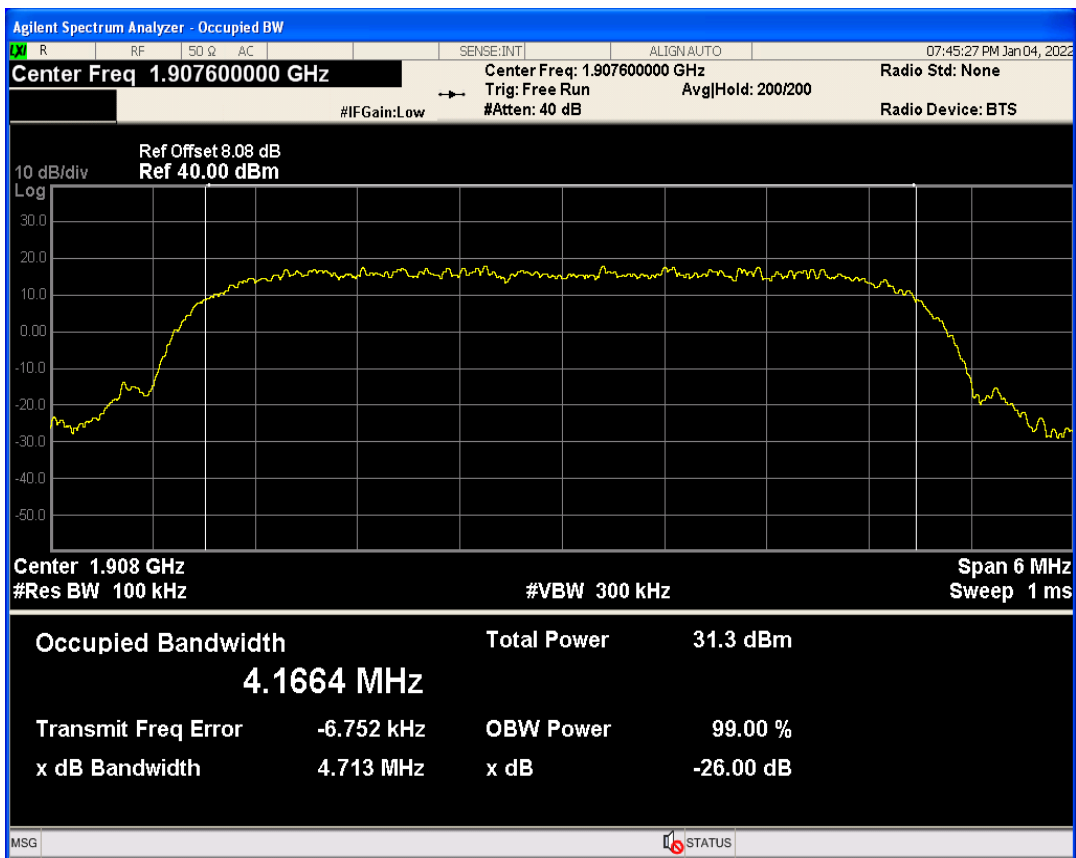

WCDMA Band2 Channel=9400