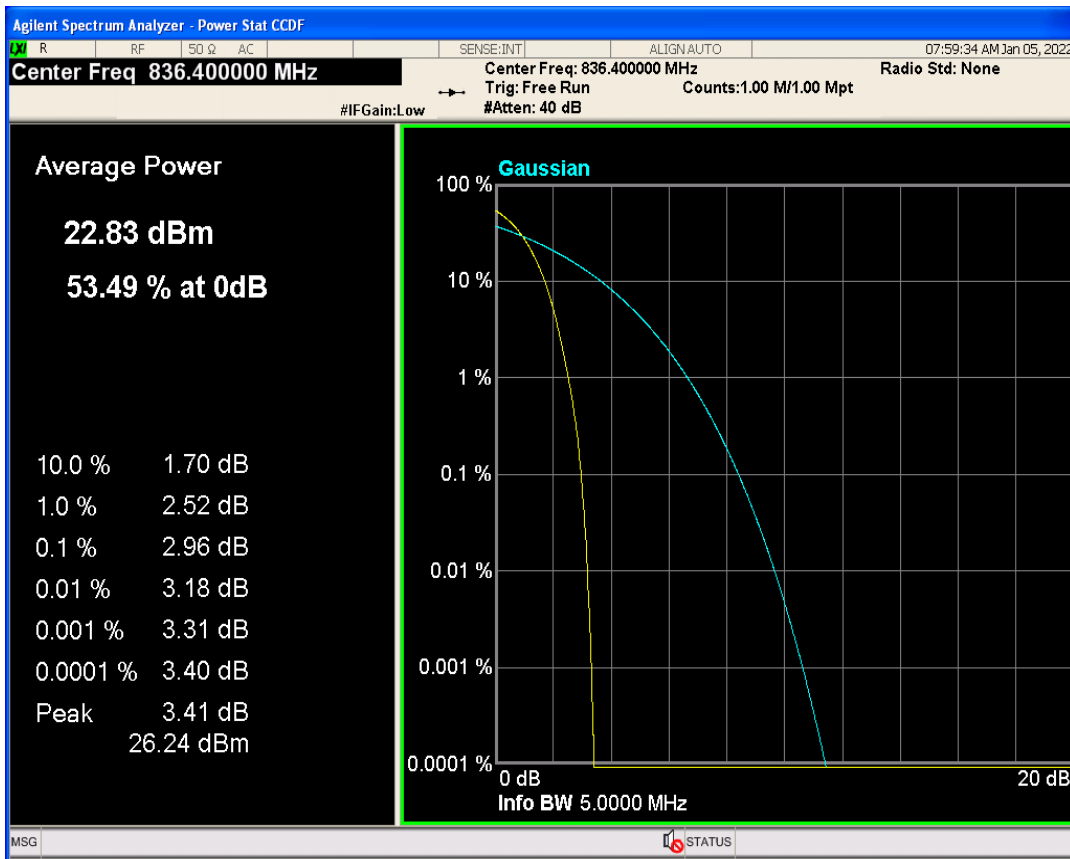

WCDMA Band2 Channel=9262

WCDMA Band2 Channel=9400

WCDMA Band2 Channel=9538

WCDMA Band5 Channel=4132

04 Occupied bandwidth

Band	Channel	Frequency (MHz)	99% OBW (kHz)	-26dB EBW (kHz)	Verdict
WCDMA Band2	9262	1852.4	4188.294	4710.408	PASS
WCDMA Band2	9400	1880	4155.677	4664.925	PASS
WCDMA Band2	9538	1907.6	4166.375	4713.053	PASS
WCDMA Band5	4132	826.4	4194.778	4704.220	PASS
WCDMA Band5	4182	836.4	4151.756	4706.332	PASS
WCDMA Band5	4233	846.6	4170.646	4707.121	PASS

WCDMA Band2 Channel=9262

WCDMA Band2 Channel=9538

WCDMA Band2 Channel=9400

WCDMA Band5 Channel=4182

WCDMA Band5 Channel=4132

WCDMA Band5 Channel=4233

05 Band edge

Band	Channel	Frequency (MHz)	Spur Freq (MHz)	Spur Level (dBm)	Limit (dBm)	Verdict
WCDMA Band2	9262	1852.4	1850.00	-22.74	-13	PASS
WCDMA Band2	9538	1907.6	1910.00	-23.24	-13	PASS
WCDMA Band5	4132	826.4	824.00	-23.10	-13	PASS
WCDMA Band5	4233	846.6	849.00	-23.32	-13	PASS