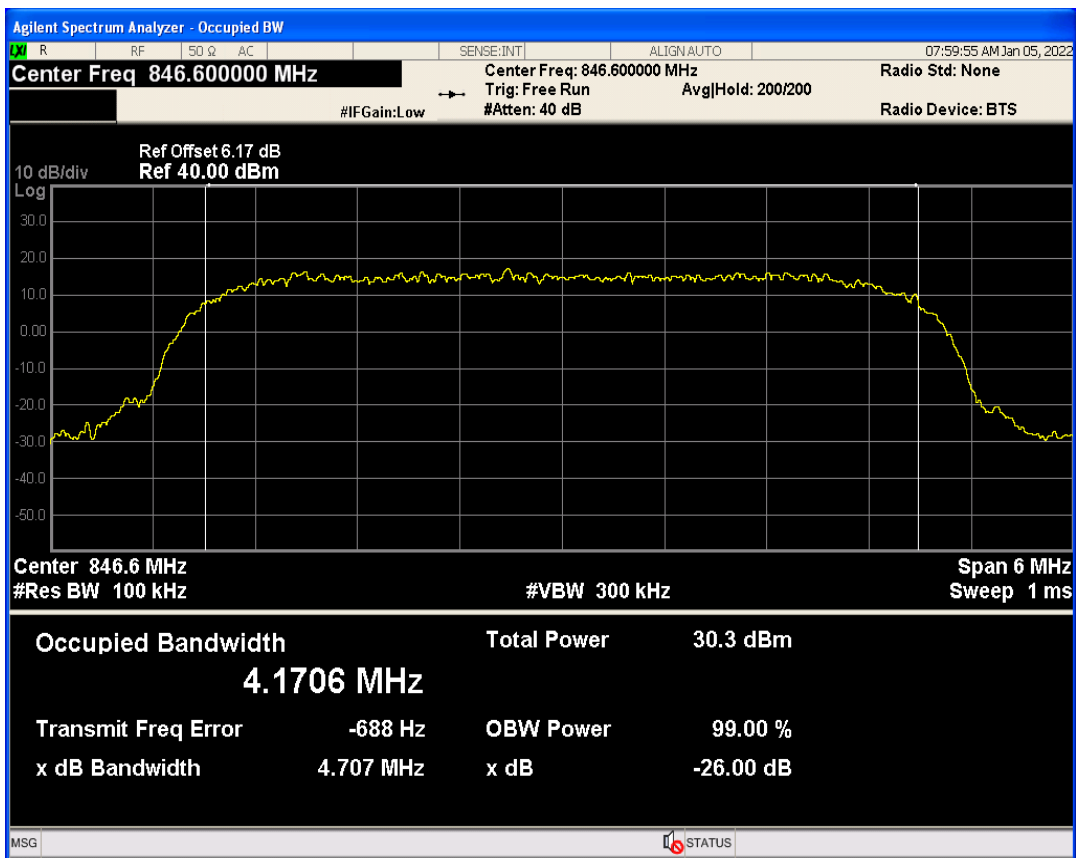

WCDMA Band2 Channel=9262

WCDMA Band2 Channel=9538

WCDMA Band2 Channel=9400

WCDMA Band5 Channel=4182

WCDMA Band5 Channel=4132

WCDMA Band5 Channel=4233

05 Band edge

Band	Channel	Frequency (MHz)	Spur Freq (MHz)	Spur Level (dBm)	Limit (dBm)	Verdict
WCDMA Band2	9262	1852.4	1850.00	-22.74	-13	PASS
WCDMA Band2	9538	1907.6	1910.00	-23.24	-13	PASS
WCDMA Band5	4132	826.4	824.00	-23.10	-13	PASS
WCDMA Band5	4233	846.6	849.00	-23.32	-13	PASS