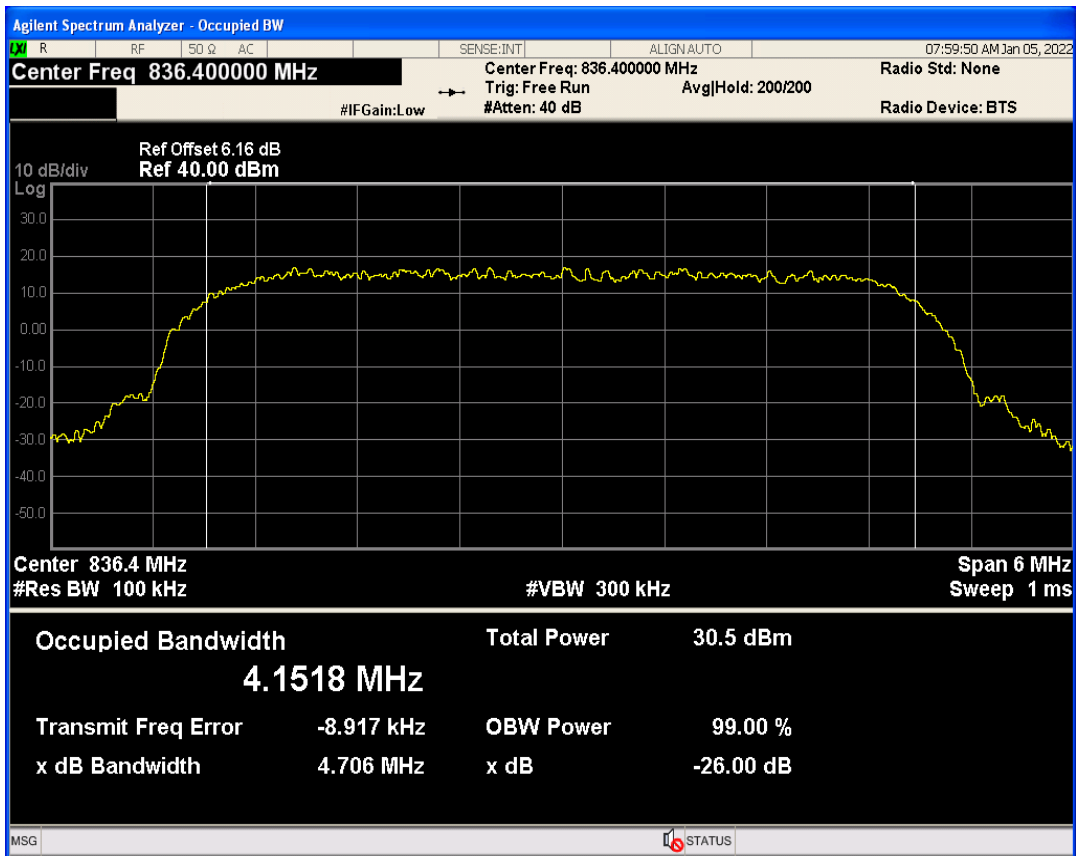

WCDMA Band2 Channel=9262

WCDMA Band2 Channel=9538

WCDMA Band2 Channel=9400

WCDMA Band5 Channel=4182

WCDMA Band5 Channel=4132

WCDMA Band5 Channel=4233

05 Band edge

Band	Channel	Frequency (MHz)	Spur Freq (MHz)	Spur Level (dBm)	Limit (dBm)	Verdict
WCDMA Band2	9262	1852.4	1850.00	-22.74	-13	PASS
WCDMA Band2	9538	1907.6	1910.00	-23.24	-13	PASS
WCDMA Band5	4132	826.4	824.00	-23.10	-13	PASS
WCDMA Band5	4233	846.6	849.00	-23.32	-13	PASS