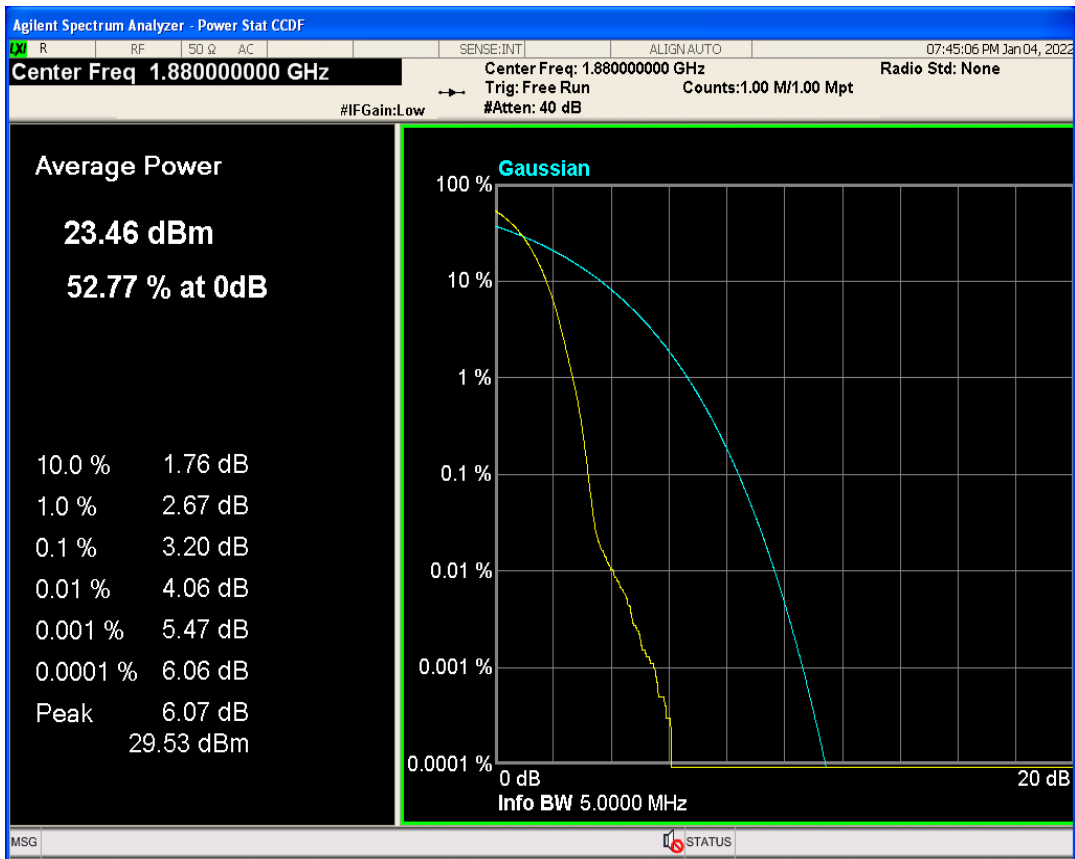

WCDMA Band2 Channel=9400