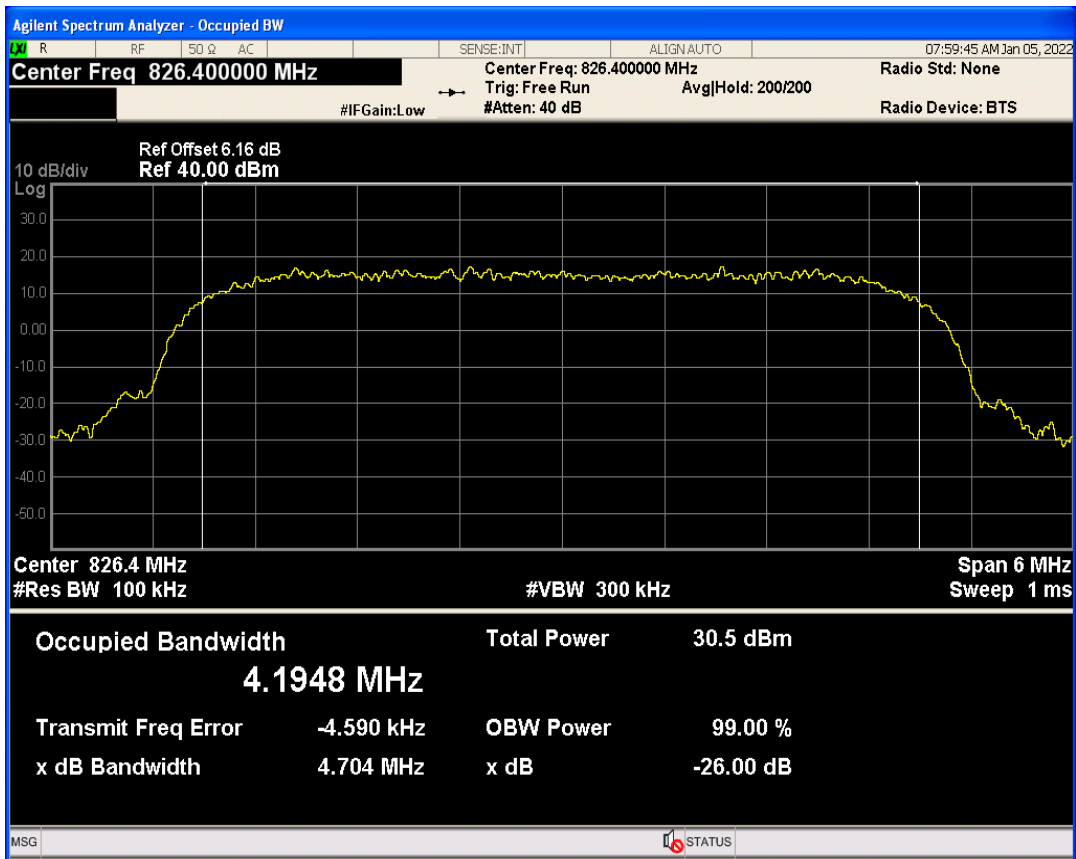

WCDMA Band2 Channel=9262

WCDMA Band2 Channel=9538

WCDMA Band2 Channel=9400

WCDMA Band5 Channel=4182

WCDMA Band5 Channel=4132

WCDMA Band5 Channel=4233

05 Band edge

Band	Channel	Frequency (MHz)	Spur Freq (MHz)	Spur Level (dBm)	Limit (dBm)	Verdict
WCDMA Band2	9262	1852.4	1850.00	-22.74	-13	PASS
WCDMA Band2	9538	1907.6	1910.00	-23.24	-13	PASS
WCDMA Band5	4132	826.4	824.00	-23.10	-13	PASS
WCDMA Band5	4233	846.6	849.00	-23.32	-13	PASS