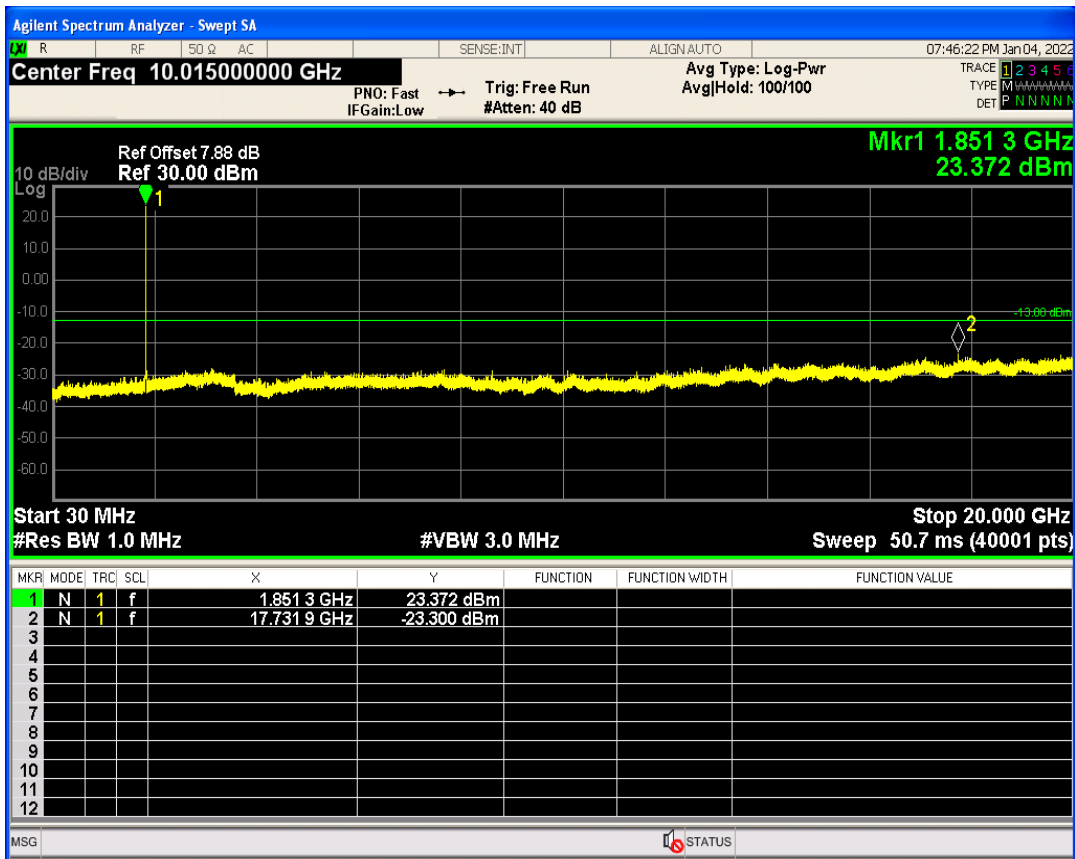

WCDMA Band2 Channel=9400