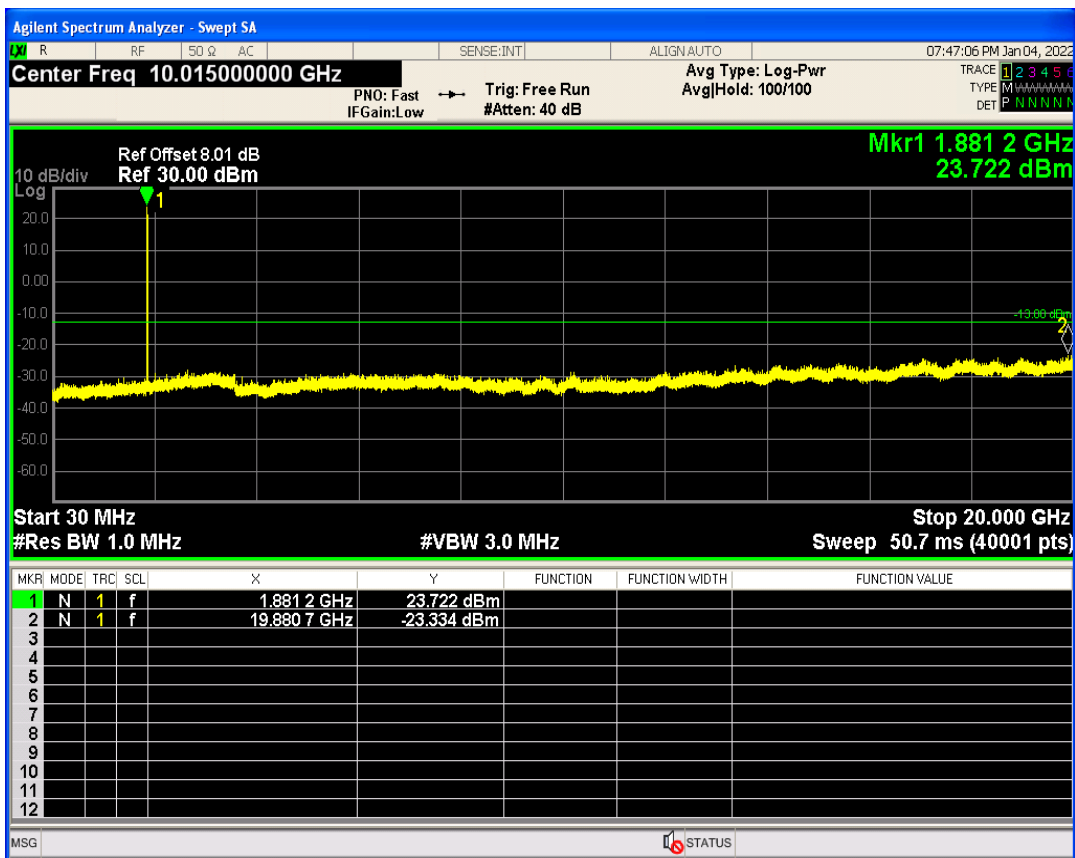

WCDMA Band2 Channel=9538