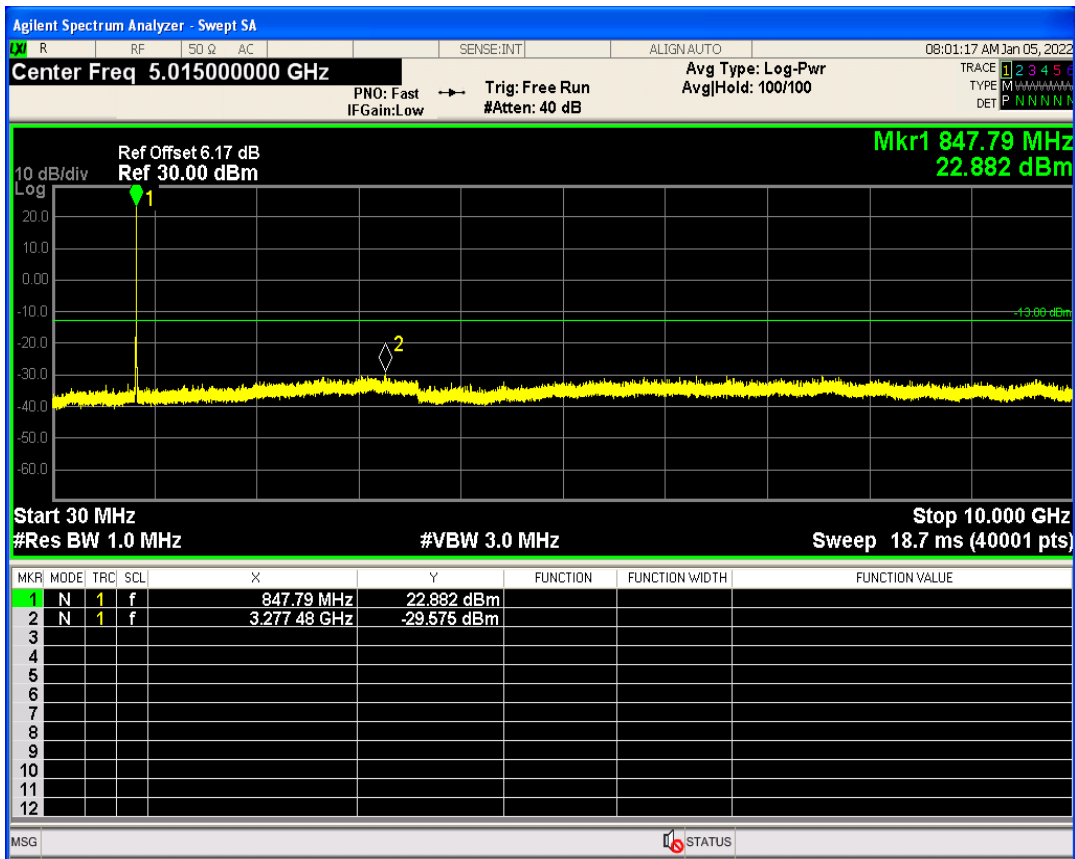

WCDMA Band2 Channel=9262

WCDMA Band2 Channel=9400

WCDMA Band2 Channel=9538

WCDMA Band5 Channel=4132

WCDMA Band5 Channel=4233

WCDMA Band5 Channel=4182

07 Conducted output power

Band	Channel	Frequency (MHz)	Power (dBm)	Verdict
HSDPA Band2 Subtest1	9262	1852.4	21.78	PASS
HSDPA Band2 Subtest2	9262	1852.4	21.42	PASS
HSDPA Band2 Subtest3	9262	1852.4	20.44	PASS
HSDPA Band2 Subtest4	9262	1852.4	20.36	PASS
HSDPA Band2 Subtest1	9400	1880	21.91	PASS
HSDPA Band2 Subtest2	9400	1880	21.55	PASS
HSDPA Band2 Subtest3	9400	1880	20.27	PASS
HSDPA Band2 Subtest4	9400	1880	20.21	PASS
HSDPA Band2 Subtest1	9538	1907.6	22.09	PASS
HSDPA Band2 Subtest2	9538	1907.6	21.69	PASS
HSDPA Band2 Subtest3	9538	1907.6	20.60	PASS
HSDPA Band2 Subtest4	9538	1907.6	20.65	PASS
HSDPA Band5 Subtest1	4132	826.4	21.55	PASS
HSDPA Band5 Subtest2	4132	826.4	21.25	PASS
HSDPA Band5 Subtest3	4132	826.4	19.98	PASS
HSDPA Band5 Subtest4	4132	826.4	19.55	PASS
HSDPA Band5 Subtest1	4182	836.4	21.54	PASS
HSDPA Band5 Subtest2	4182	836.4	20.69	PASS
HSDPA Band5 Subtest3	4182	836.4	19.66	PASS
HSDPA Band5 Subtest4	4182	836.4	20.08	PASS
HSDPA Band5 Subtest1	4233	846.6	21.41	PASS
HSDPA Band5 Subtest2	4233	846.6	21.03	PASS
HSDPA Band5 Subtest3	4233	846.6	19.52	PASS
HSDPA Band5 Subtest4	4233	846.6	19.51	PASS