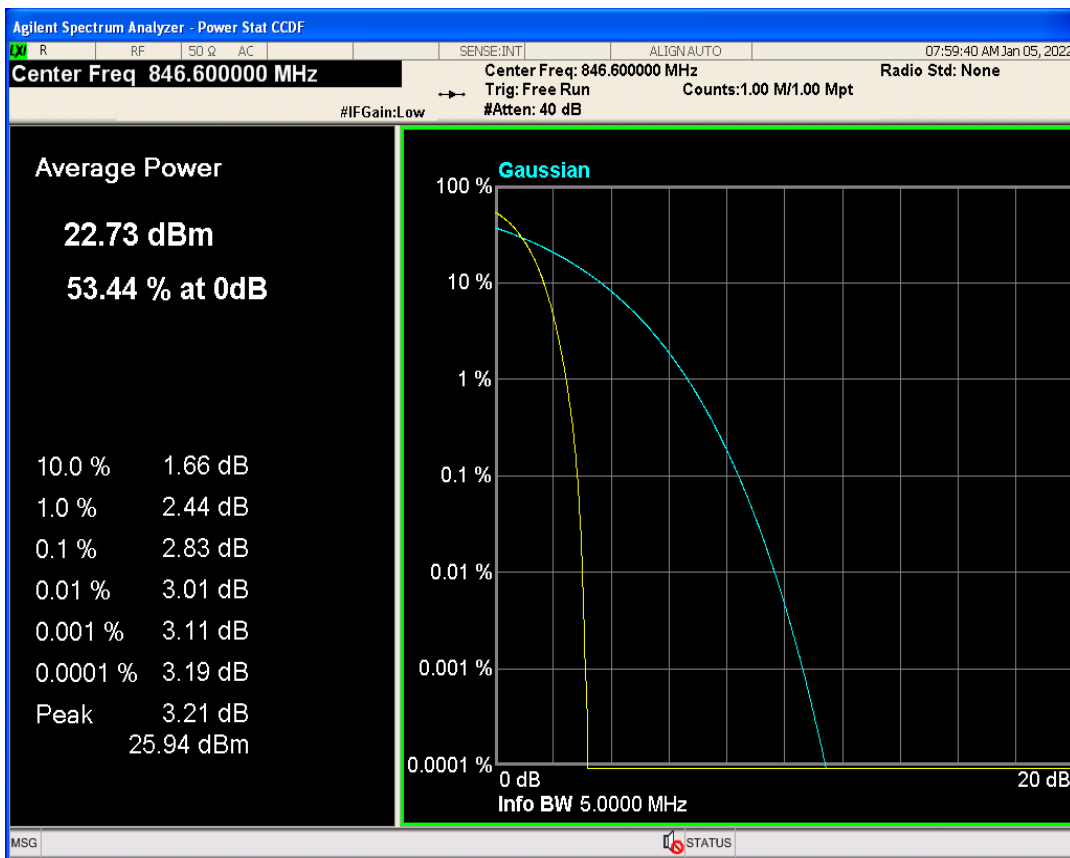

WCDMA Band2 Channel=9262

WCDMA Band2 Channel=9400

WCDMA Band2 Channel=9538

WCDMA Band5 Channel=4132

04 Occupied bandwidth

Band	Channel	Frequency (MHz)	99% OBW (kHz)	-26dB EBW (kHz)	Verdict
WCDMA Band2	9262	1852.4	4188.294	4710.408	PASS
WCDMA Band2	9400	1880	4155.677	4664.925	PASS
WCDMA Band2	9538	1907.6	4166.375	4713.053	PASS
WCDMA Band5	4132	826.4	4194.778	4704.220	PASS
WCDMA Band5	4182	836.4	4151.756	4706.332	PASS
WCDMA Band5	4233	846.6	4170.646	4707.121	PASS

WCDMA Band2 Channel=9262

WCDMA Band2 Channel=9538

WCDMA Band2 Channel=9400

WCDMA Band5 Channel=4182

WCDMA Band5 Channel=4132

WCDMA Band5 Channel=4233

05 Band edge

Band	Channel	Frequency (MHz)	Spur Freq (MHz)	Spur Level (dBm)	Limit (dBm)	Verdict
WCDMA Band2	9262	1852.4	1850.00	-22.74	-13	PASS
WCDMA Band2	9538	1907.6	1910.00	-23.24	-13	PASS
WCDMA Band5	4132	826.4	824.00	-23.10	-13	PASS
WCDMA Band5	4233	846.6	849.00	-23.32	-13	PASS