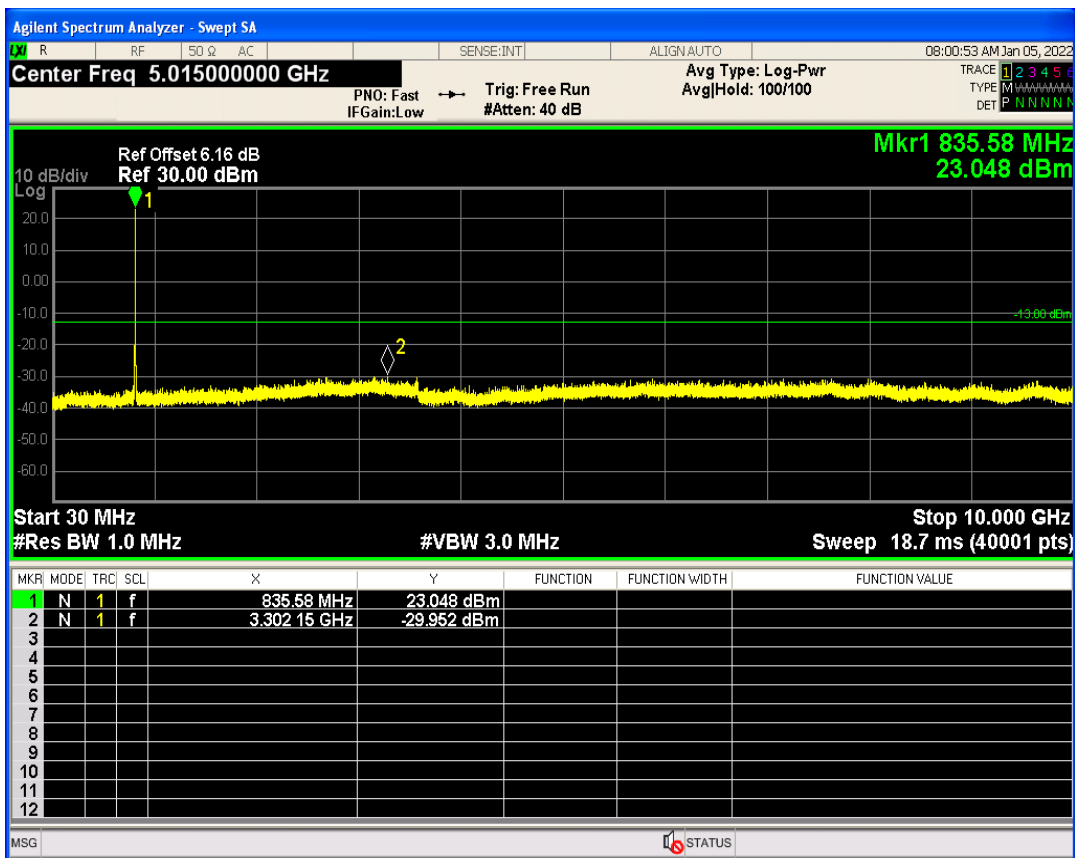

WCDMA Band2 Channel=9262

WCDMA Band2 Channel=9400

WCDMA Band2 Channel=9538

WCDMA Band5 Channel=4132

WCDMA Band5 Channel=4233

WCDMA Band5 Channel=4182

07 Conducted output power

Band	Channel	Frequency (MHz)	Power (dBm)	Verdict
HSDPA Band2 Subtest1	9262	1852.4	21.78	PASS
HSDPA Band2 Subtest2	9262	1852.4	21.42	PASS
HSDPA Band2 Subtest3	9262	1852.4	20.44	PASS
HSDPA Band2 Subtest4	9262	1852.4	20.36	PASS
HSDPA Band2 Subtest1	9400	1880	21.91	PASS
HSDPA Band2 Subtest2	9400	1880	21.55	PASS
HSDPA Band2 Subtest3	9400	1880	20.27	PASS
HSDPA Band2 Subtest4	9400	1880	20.21	PASS
HSDPA Band2 Subtest1	9538	1907.6	22.09	PASS
HSDPA Band2 Subtest2	9538	1907.6	21.69	PASS
HSDPA Band2 Subtest3	9538	1907.6	20.60	PASS
HSDPA Band2 Subtest4	9538	1907.6	20.65	PASS
HSDPA Band5 Subtest1	4132	826.4	21.55	PASS
HSDPA Band5 Subtest2	4132	826.4	21.25	PASS
HSDPA Band5 Subtest3	4132	826.4	19.98	PASS
HSDPA Band5 Subtest4	4132	826.4	19.55	PASS
HSDPA Band5 Subtest1	4182	836.4	21.54	PASS
HSDPA Band5 Subtest2	4182	836.4	20.69	PASS
HSDPA Band5 Subtest3	4182	836.4	19.66	PASS
HSDPA Band5 Subtest4	4182	836.4	20.08	PASS
HSDPA Band5 Subtest1	4233	846.6	21.41	PASS
HSDPA Band5 Subtest2	4233	846.6	21.03	PASS
HSDPA Band5 Subtest3	4233	846.6	19.52	PASS
HSDPA Band5 Subtest4	4233	846.6	19.51	PASS