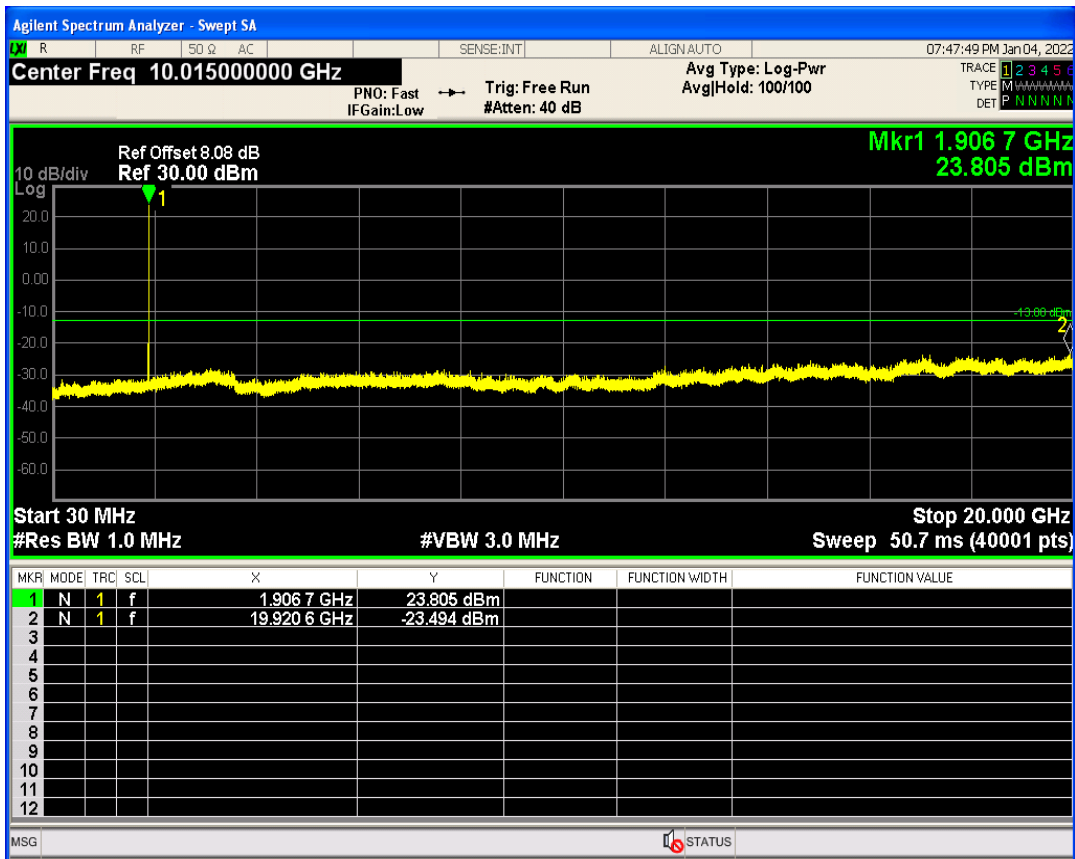

WCDMA Band5 Channel=4132