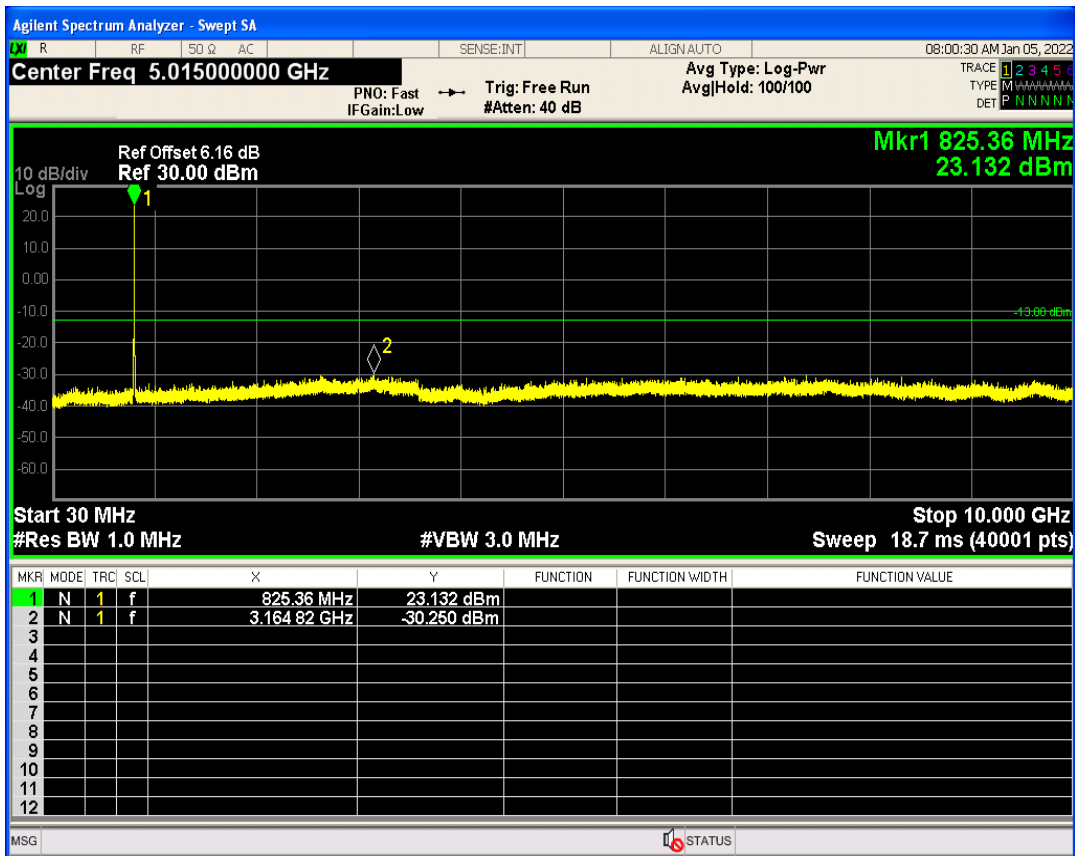

WCDMA Band2 Channel=9262

WCDMA Band2 Channel=9400

WCDMA Band2 Channel=9538

WCDMA Band5 Channel=4132

WCDMA Band5 Channel=4233

WCDMA Band5 Channel=4182

07 Conducted output power

Band	Channel	Frequency (MHz)	Power (dBm)	Verdict
HSDPA Band2 Subtest1	9262	1852.4	21.78	PASS
HSDPA Band2 Subtest2	9262	1852.4	21.42	PASS
HSDPA Band2 Subtest3	9262	1852.4	20.44	PASS
HSDPA Band2 Subtest4	9262	1852.4	20.36	PASS
HSDPA Band2 Subtest1	9400	1880	21.91	PASS
HSDPA Band2 Subtest2	9400	1880	21.55	PASS
HSDPA Band2 Subtest3	9400	1880	20.27	PASS
HSDPA Band2 Subtest4	9400	1880	20.21	PASS
HSDPA Band2 Subtest1	9538	1907.6	22.09	PASS
HSDPA Band2 Subtest2	9538	1907.6	21.69	PASS
HSDPA Band2 Subtest3	9538	1907.6	20.60	PASS
HSDPA Band2 Subtest4	9538	1907.6	20.65	PASS
HSDPA Band5 Subtest1	4132	826.4	21.55	PASS
HSDPA Band5 Subtest2	4132	826.4	21.25	PASS
HSDPA Band5 Subtest3	4132	826.4	19.98	PASS
HSDPA Band5 Subtest4	4132	826.4	19.55	PASS
HSDPA Band5 Subtest1	4182	836.4	21.54	PASS
HSDPA Band5 Subtest2	4182	836.4	20.69	PASS
HSDPA Band5 Subtest3	4182	836.4	19.66	PASS
HSDPA Band5 Subtest4	4182	836.4	20.08	PASS
HSDPA Band5 Subtest1	4233	846.6	21.41	PASS
HSDPA Band5 Subtest2	4233	846.6	21.03	PASS
HSDPA Band5 Subtest3	4233	846.6	19.52	PASS
HSDPA Band5 Subtest4	4233	846.6	19.51	PASS