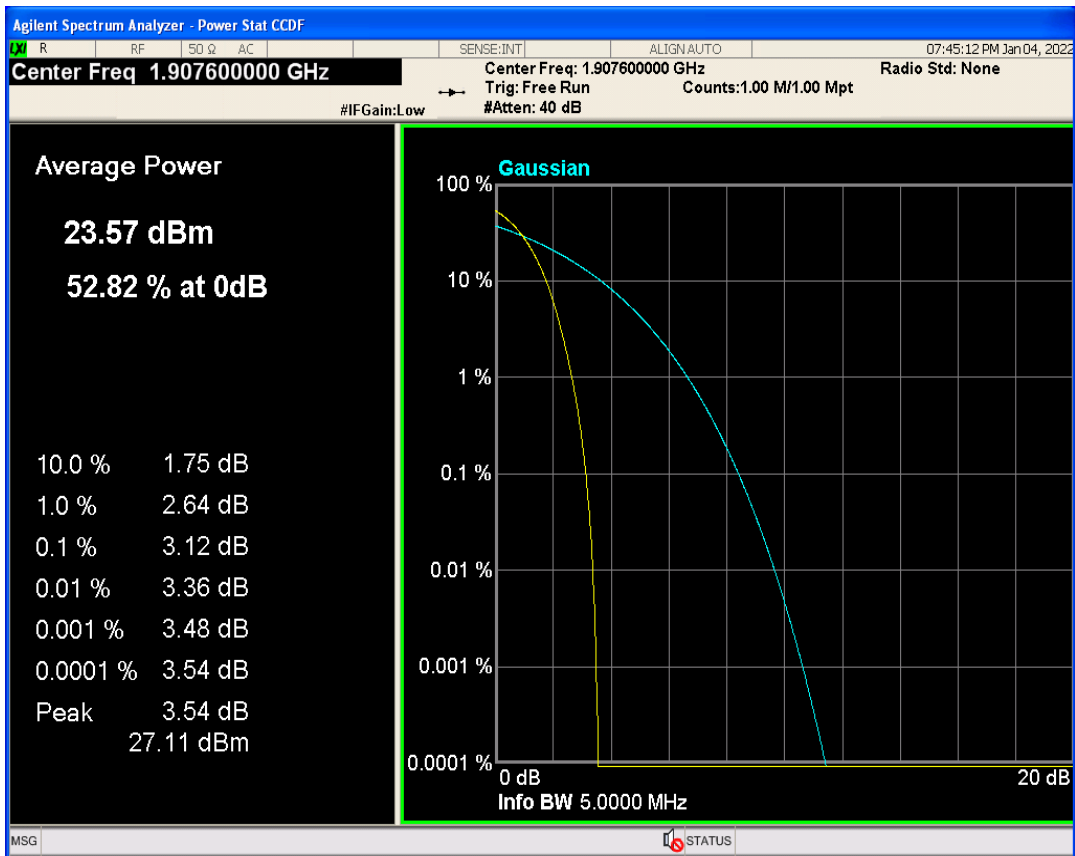

03 Peak-to-Average Ratio

Band	Channel	Frequency (MHz)	Result (dB)	high Limit (dB)	Verdict
WCDMA Band2	9262	1852.4	3.06	13	PASS
WCDMA Band2	9400	1880	3.20	13	PASS
WCDMA Band2	9538	1907.6	3.12	13	PASS
WCDMA Band5	4132	826.4	2.88	13	PASS
WCDMA Band5	4182	836.4	2.96	13	PASS
WCDMA Band5	4233	846.6	2.83	13	PASS

WCDMA Band2 Channel=9262

WCDMA Band2 Channel=9400

WCDMA Band2 Channel=9538

WCDMA Band5 Channel=4132

04 Occupied bandwidth

Band	Channel	Frequency (MHz)	99% OBW (kHz)	-26dB EBW (kHz)	Verdict
WCDMA Band2	9262	1852.4	4188.294	4710.408	PASS
WCDMA Band2	9400	1880	4155.677	4664.925	PASS
WCDMA Band2	9538	1907.6	4166.375	4713.053	PASS
WCDMA Band5	4132	826.4	4194.778	4704.220	PASS
WCDMA Band5	4182	836.4	4151.756	4706.332	PASS
WCDMA Band5	4233	846.6	4170.646	4707.121	PASS