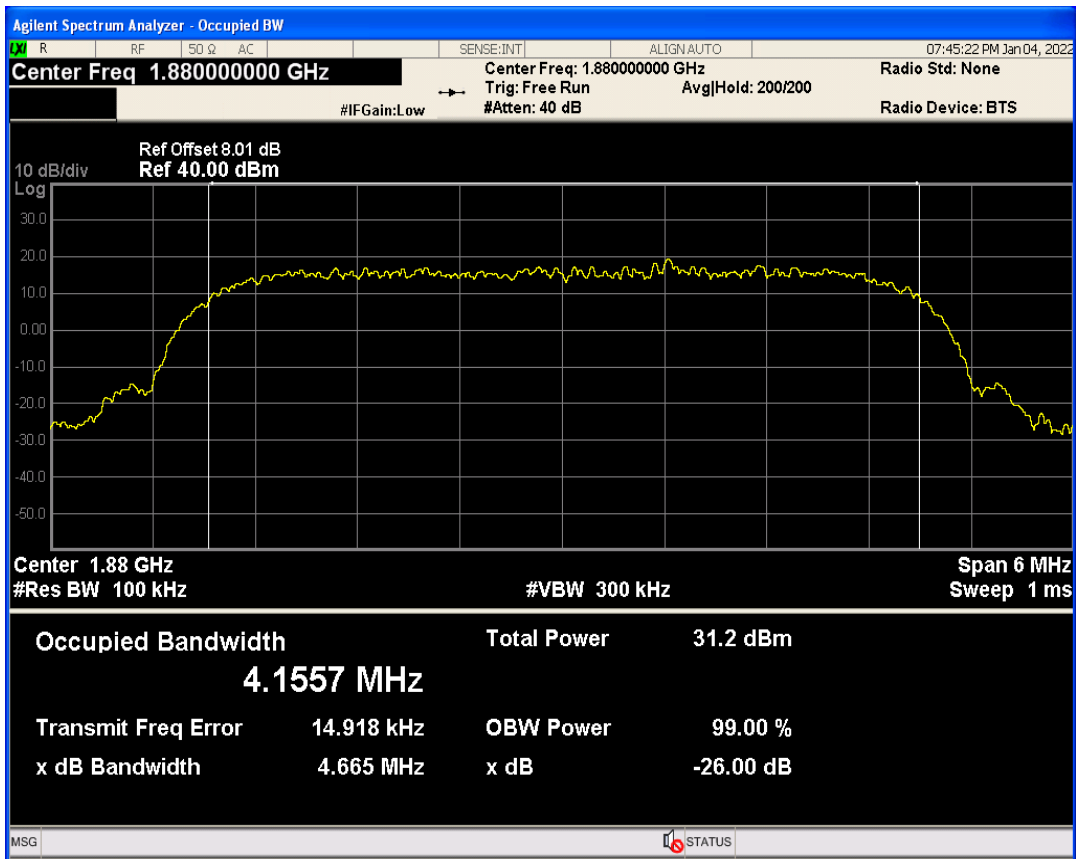

WCDMA Band5 Channel=4182