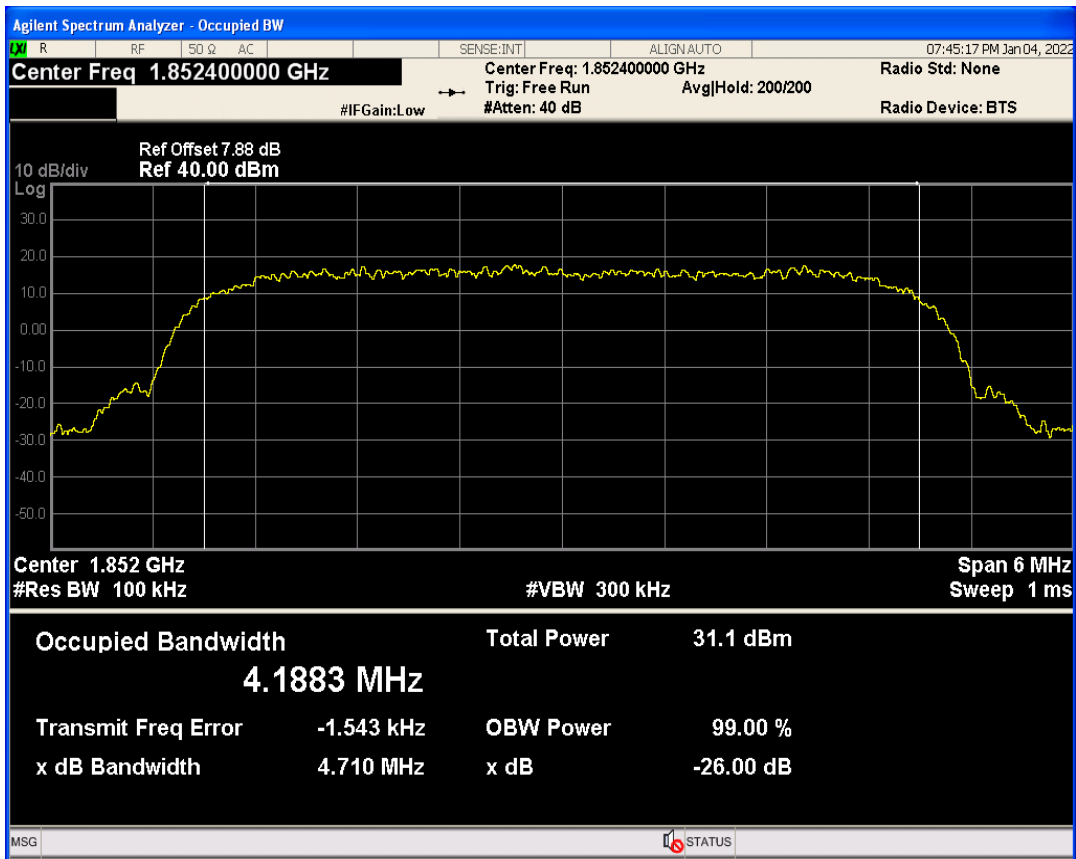

WCDMA Band2 Channel=9538