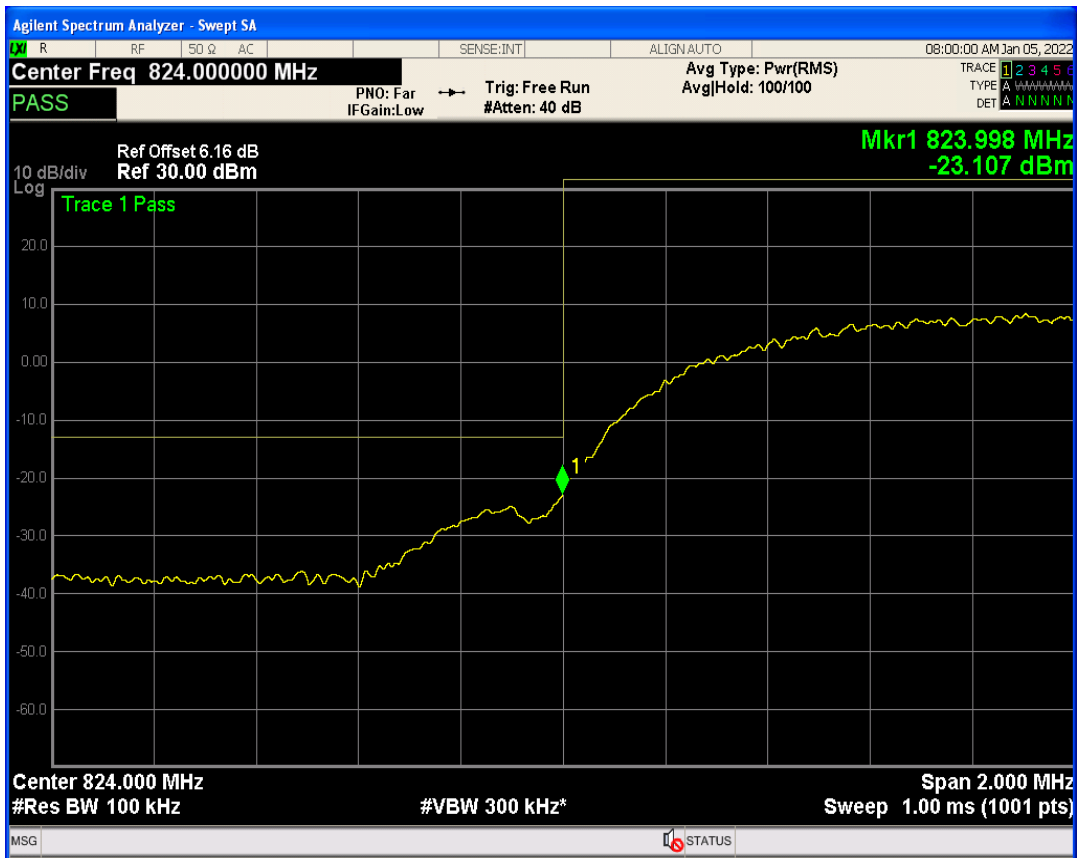

WCDMA Band2 Channel=9262

WCDMA Band2 Channel=9538

WCDMA Band2 Channel=9400

WCDMA Band5 Channel=4182

WCDMA Band5 Channel=4132

WCDMA Band5 Channel=4233

05 Band edge

Band	Channel	Frequency (MHz)	Spur Freq (MHz)	Spur Level (dBm)	Limit (dBm)	Verdict
WCDMA Band2	9262	1852.4	1850.00	-22.74	-13	PASS
WCDMA Band2	9538	1907.6	1910.00	-23.24	-13	PASS
WCDMA Band5	4132	826.4	824.00	-23.10	-13	PASS
WCDMA Band5	4233	846.6	849.00	-23.32	-13	PASS

WCDMA Band2 Channel=9538

WCDMA Band2 Channel=9262

WCDMA Band5 Channel=4132

WCDMA Band5 Channel=4233

06 Out-of-band emissions

Band	Channel	Frequency (MHz)	Spur Freq (MHz)	Spur Level (dBm)	Limit (dBm)	Verdict
WCDMA Band2	9262	1852.4	17731.91	-23.30	-13	PASS
WCDMA Band2	9400	1880	19880.68	-23.33	-13	PASS
WCDMA Band2	9538	1907.6	19920.62	-23.49	-13	PASS
WCDMA Band5	4132	826.4	3164.82	-30.24	-13	PASS
WCDMA Band5	4182	836.4	3302.15	-29.95	-13	PASS
WCDMA Band5	4233	846.6	3277.48	-29.57	-13	PASS