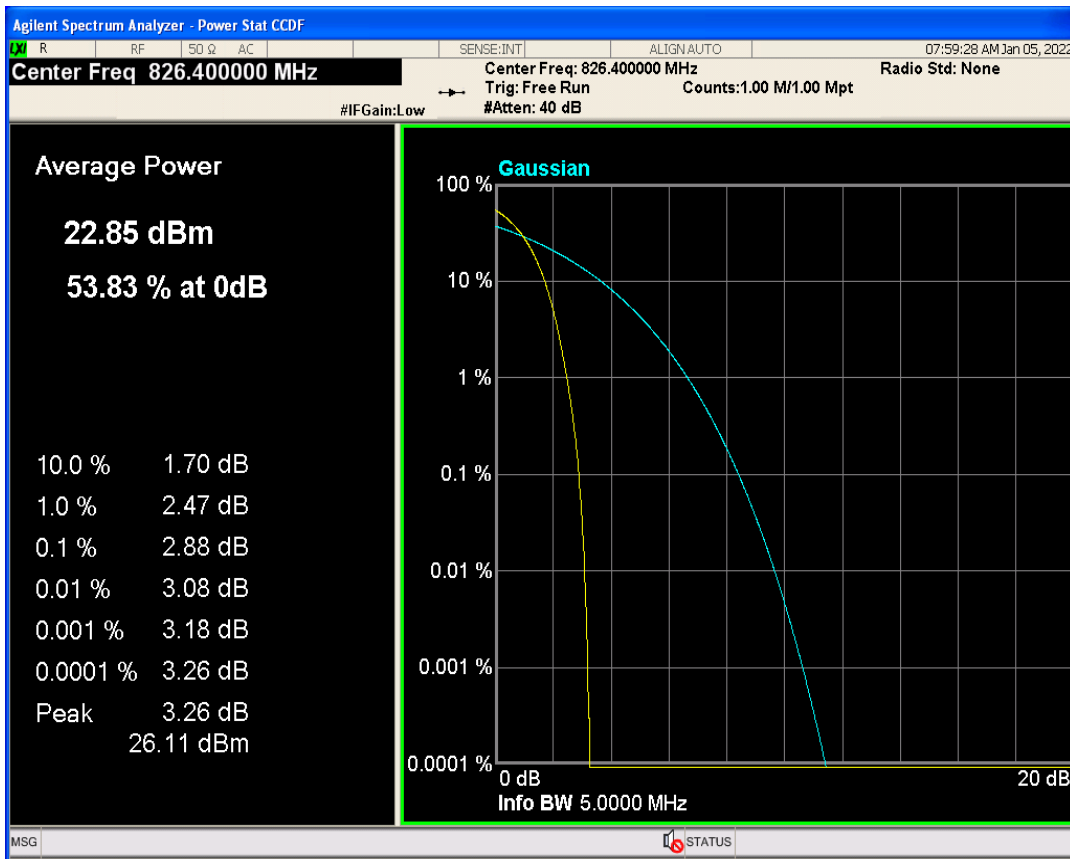

WCDMA Band2 Channel=9262

WCDMA Band2 Channel=9400

WCDMA Band2 Channel=9538

WCDMA Band5 Channel=4132

04 Occupied bandwidth

Band	Channel	Frequency (MHz)	99% OBW (kHz)	-26dB EBW (kHz)	Verdict
WCDMA Band2	9262	1852.4	4188.294	4710.408	PASS
WCDMA Band2	9400	1880	4155.677	4664.925	PASS
WCDMA Band2	9538	1907.6	4166.375	4713.053	PASS
WCDMA Band5	4132	826.4	4194.778	4704.220	PASS
WCDMA Band5	4182	836.4	4151.756	4706.332	PASS
WCDMA Band5	4233	846.6	4170.646	4707.121	PASS