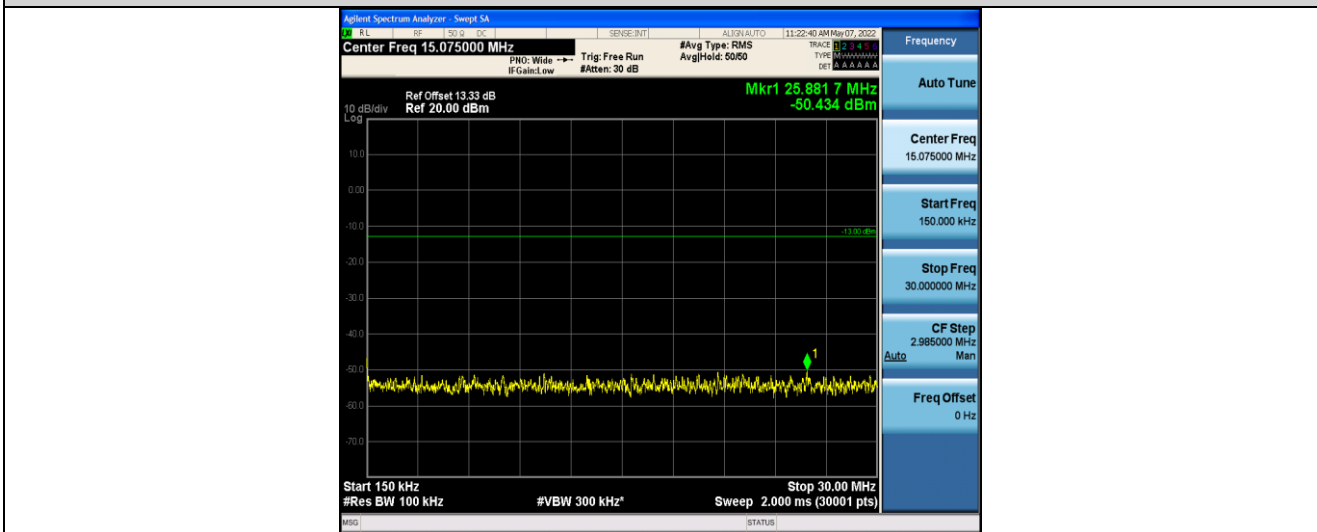

Band5-4183-3-1000~3000MHz

Band5-4183-3-0.15~30MHz

Band5-4183-3-0.009~0.15MHz

Band5-4183-3-30~100MHz

Band5-4183-3-3000~10000MHz

Band5-4183-4-10000~18000MHz

Band5-4183-4-3000~10000MHz

Band5-4183-4-1000~3000MHz

Band5-4183-4-30~1000MHz

Band5-4183-4-0.15~30MHz

Band5-4183-4-0.009~0.15MHz

Band5-4233-1-0.009~0.15MHz

Band5-4233-1-3000~10000MHz

Band5-4233-1-1000~3000MHz

Band5-4233-1-0.15~30MHz

Band5-4233-1-10000~18000MHz