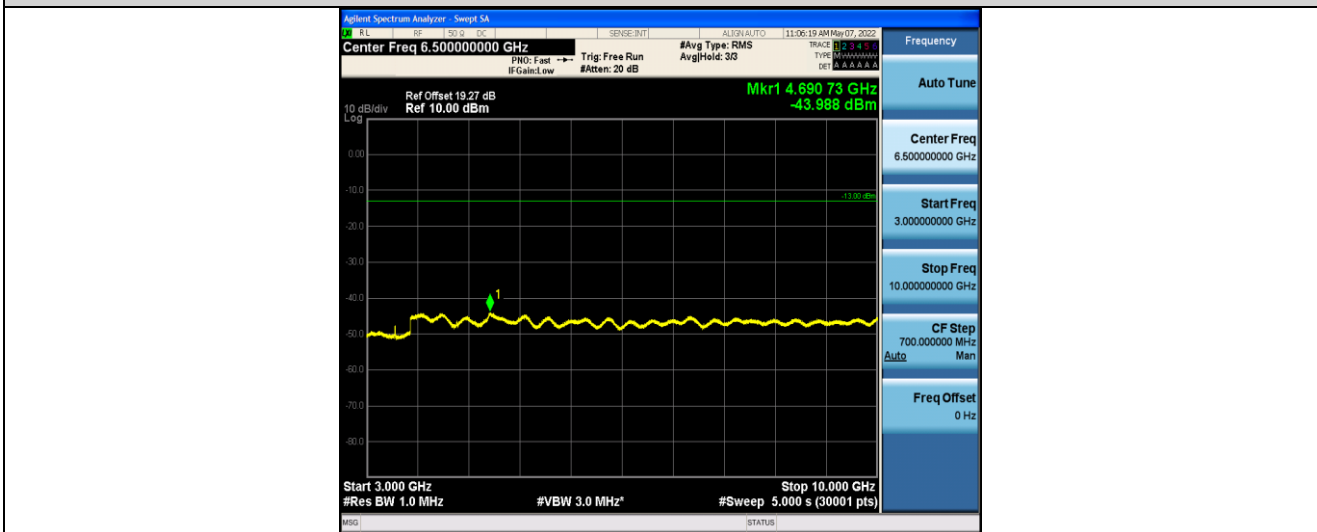

Band5-4183-4-30~1000MHz

Band5-4183-4-0.15~30MHz

Band5-4183-4-0.009~0.15MHz

Band5-4233-1-0.009~0.15MHz

Band5-4233-1-3000~10000MHz

Band5-4233-1-1000~3000MHz

Band5-4233-1-0.15~30MHz

Band5-4233-1-10000~18000MHz

Band5-4233-1-30~1000MHz

Band5-4233-2-3000~10000MHz

Band5-4233-2-1000~3000MHz

Band5-4233-2-10000~18000MHz

Band5-4233-2-0.15~30MHz

Band5-4233-2-0.009~0.15MHz

Band5-4233-2-30~1000MHz

Band5-4233-3-0.15~30MHz