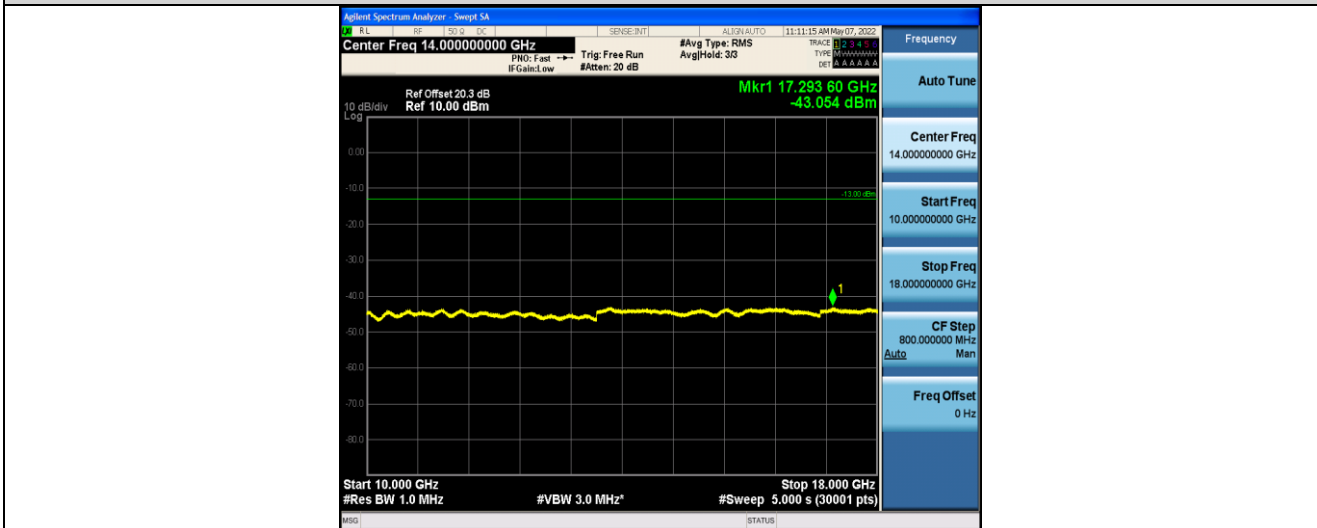

Band5-4183-1-0.15~30MHz

Band5-4183-2-3000~10000MHz

Band5-4183-2-1000~3000MHz

Band5-4183-2-30~1000MHz

Band5-4183-2-0.15~30MHz

Band5-4183-2-0.009~0.15MHz

Band5-4183-2-10000~18000MHz

Band5-4183-3-10000~18000MHz

Band5-4183-3-1000~3000MHz

Band5-4183-3-0.15~30MHz

Band5-4183-3-0.009~0.15MHz

Band5-4183-3-30~100MHz

Band5-4183-3-3000~10000MHz

Band5-4183-4-10000~18000MHz

Band5-4183-4-3000~10000MHz

Band5-4183-4-1000~3000MHz