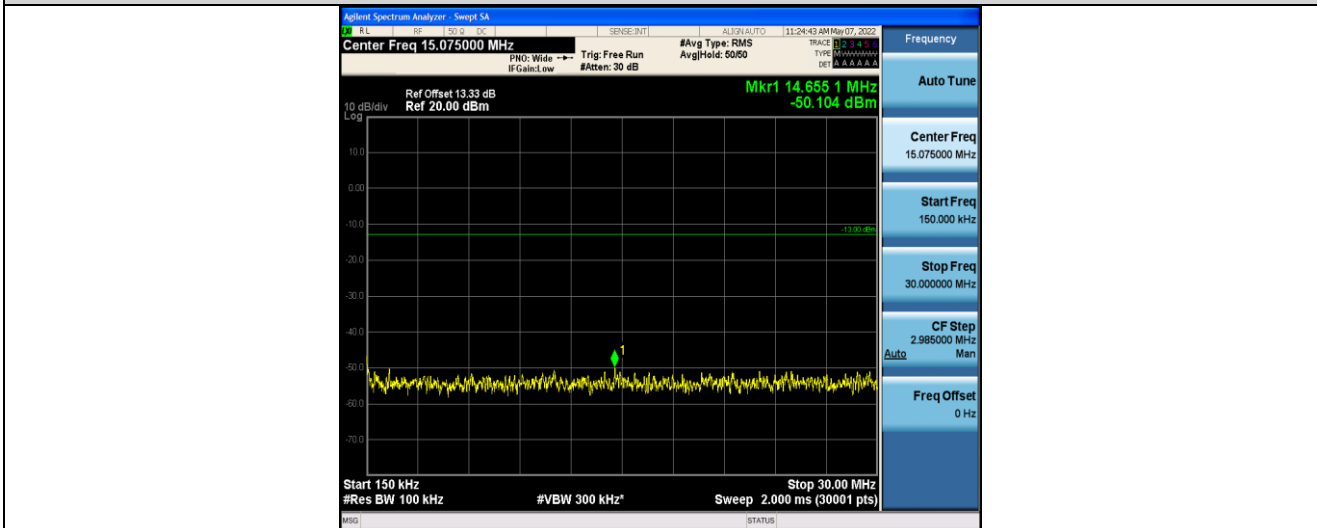

Band5-4233-3-0.009~0.15MHz

Band5-4233-3-30~1000MHz

Band5-4233-3-3000~10000MHz

Band5-4233-3-1000~3000MHz

Band5-4233-3-10000~18000MHz

Band5-4233-4-10000~18000MHz

Band5-4233-4-0.009~0.15MHz

Band5-4233-4-0.15~30MHz

Band5-4233-4-30~1000MHz

Band5-4233-4-1000~3000MHz

Band5-4233-4-3000~10000MHz

Band2-9262-1-0.15~30MHz