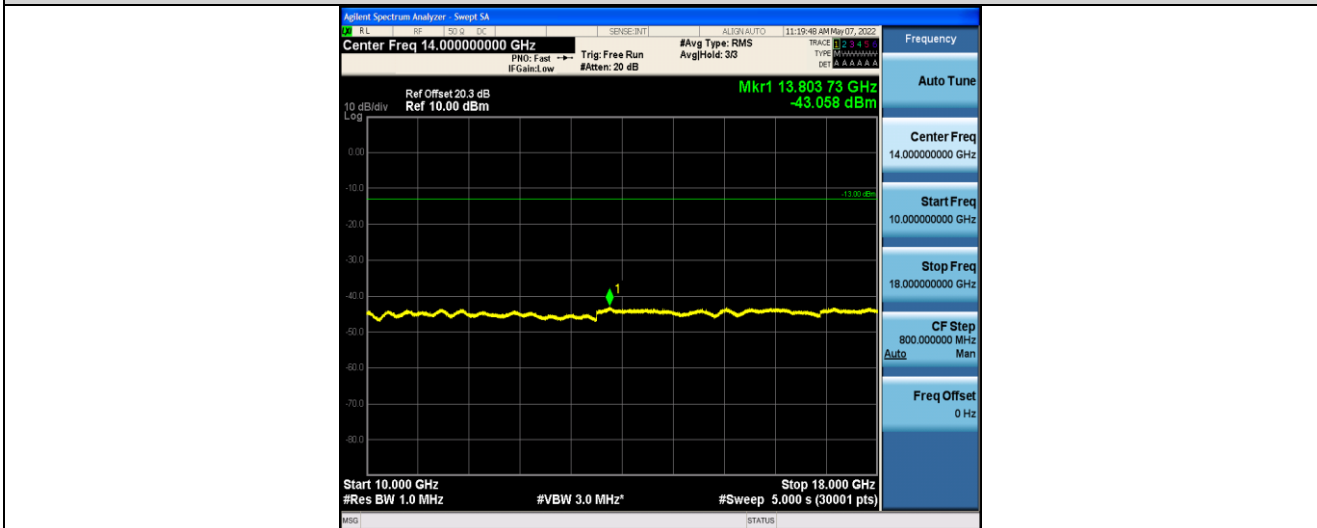

Band5-4233-3-0.009~0.15MHz

Band5-4233-3-30~1000MHz

Band5-4233-3-3000~10000MHz

Band5-4233-3-1000~3000MHz

Band5-4233-3-10000~18000MHz

Band5-4233-4-10000~18000MHz

Band5-4233-4-0.009~0.15MHz

Band5-4233-4-0.15~30MHz

Band5-4233-4-30~1000MHz

Band5-4233-4-1000~3000MHz

Band5-4233-4-3000~10000MHz

Band2-9262-1-0.15~30MHz