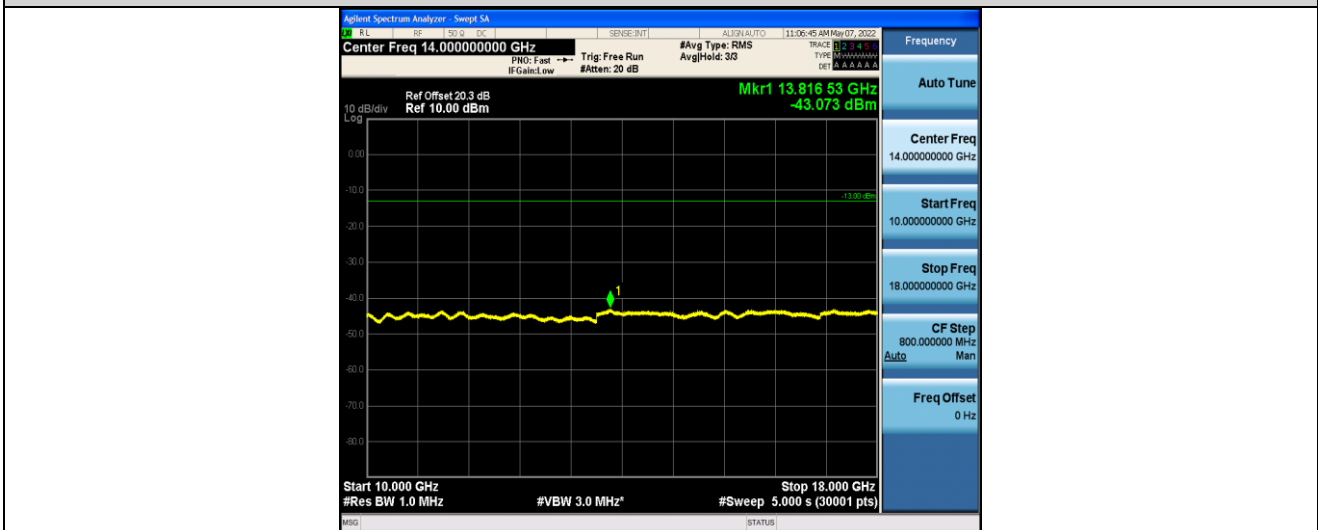

Band5-4183-4-30~1000MHz

Band5-4183-4-0.15~30MHz

Band5-4183-4-0.009~0.15MHz

Band5-4233-1-0.009~0.15MHz

Band5-4233-1-3000~10000MHz

Band5-4233-1-1000~3000MHz

Band5-4233-1-0.15~30MHz

Band5-4233-1-10000~18000MHz

Band5-4233-1-30~1000MHz

Band5-4233-2-3000~10000MHz

Band5-4233-2-1000~3000MHz

Band5-4233-2-10000~18000MHz

Band5-4233-2-0.15~30MHz

Band5-4233-2-0.009~0.15MHz

Band5-4233-2-30~1000MHz

Band5-4233-3-0.15~30MHz