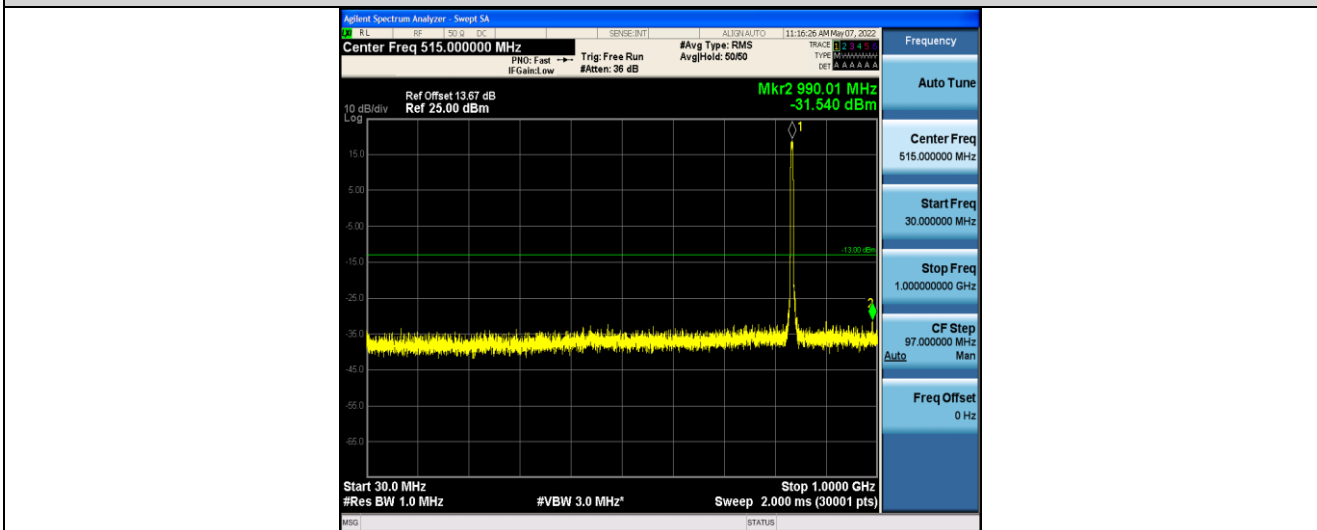

Band5-4183-3-1000~3000MHz

Band5-4183-3-0.15~30MHz

Band5-4183-3-0.009~0.15MHz

Band5-4183-3-30~100MHz

Band5-4183-3-3000~10000MHz

Band5-4183-4-10000~18000MHz

Band5-4183-4-3000~10000MHz

Band5-4183-4-1000~3000MHz

Band5-4183-4-30~1000MHz

Band5-4183-4-0.15~30MHz

Band5-4183-4-0.009~0.15MHz

Band5-4233-1-0.009~0.15MHz

Band5-4233-1-3000~10000MHz

Band5-4233-1-1000~3000MHz

Band5-4233-1-0.15~30MHz

Band5-4233-1-10000~18000MHz