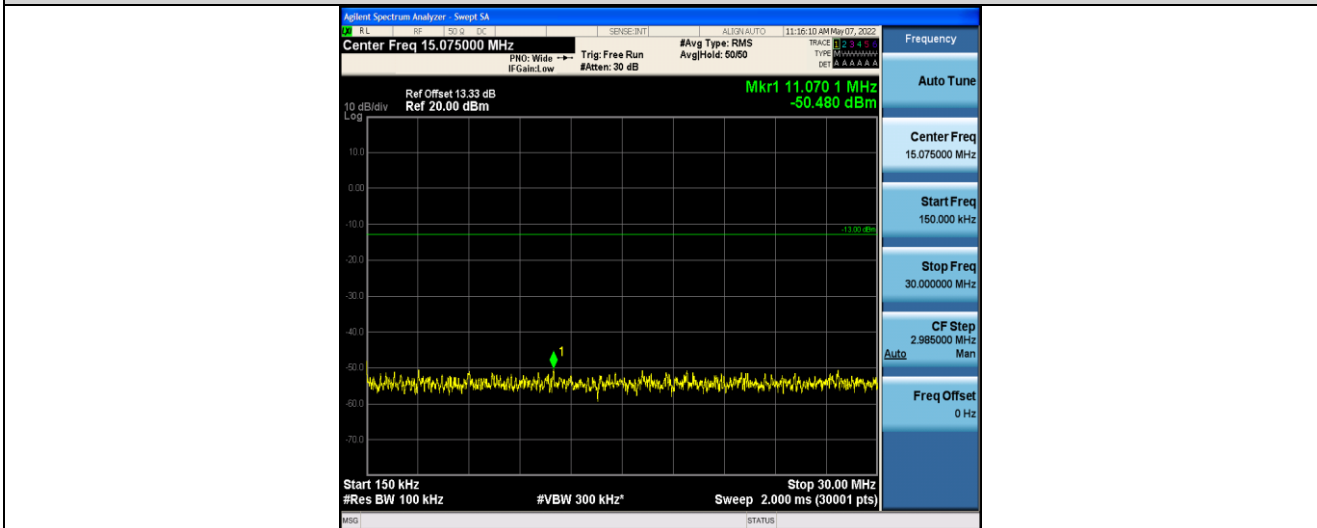

Band5-4183-3-0.15~30MHz