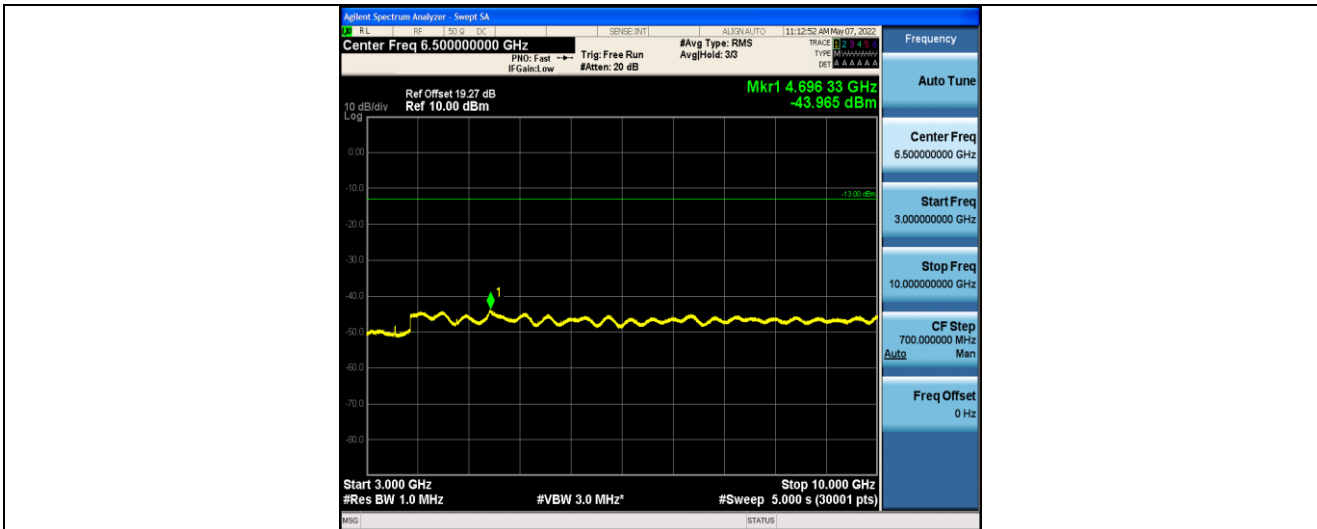

Band5-4183-4-30~1000MHz

Band5-4183-4-0.15~30MHz

Band5-4183-4-0.009~0.15MHz

Band5-4233-1-0.009~0.15MHz

Band5-4233-1-3000~10000MHz

Band5-4233-1-1000~3000MHz

Band5-4233-1-0.15~30MHz

Band5-4233-1-10000~18000MHz

Band5-4233-1-30~1000MHz

Band5-4233-2-3000~10000MHz

Band5-4233-2-1000~3000MHz

Band5-4233-2-10000~18000MHz

Band5-4233-2-0.15~30MHz

Band5-4233-2-0.009~0.15MHz

Band5-4233-2-30~1000MHz

Band5-4233-3-0.15~30MHz