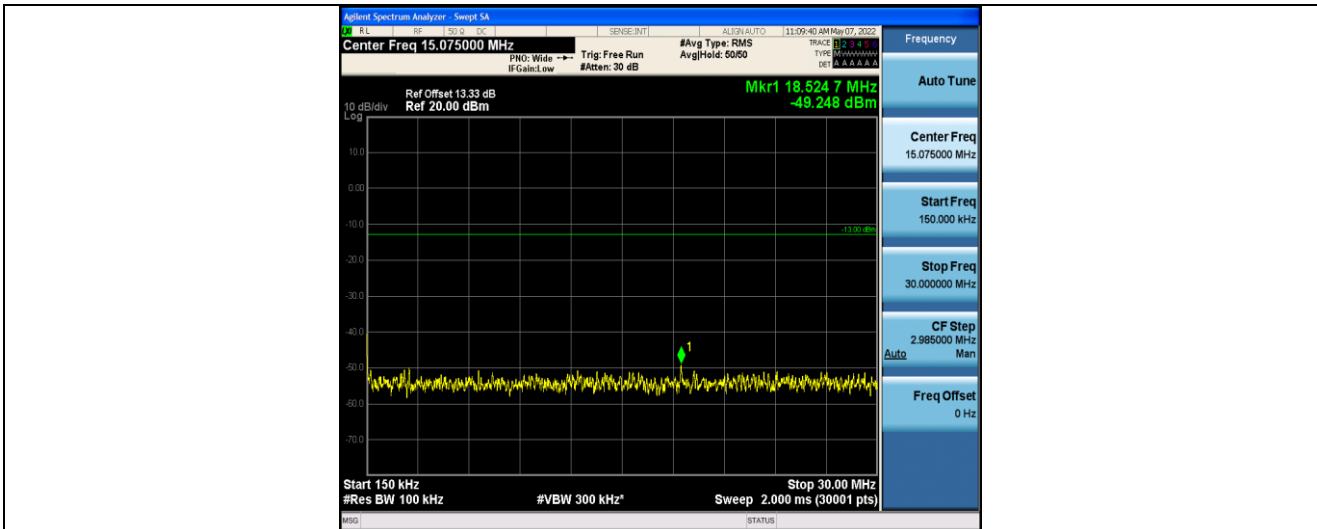

Band5-4183-1-0.15~30MHz

Band5-4183-2-3000~10000MHz

Band5-4183-2-1000~3000MHz

Band5-4183-2-30~1000MHz

Band5-4183-2-0.15~30MHz

Band5-4183-2-0.009~0.15MHz

Band5-4183-2-10000~18000MHz

Band5-4183-3-10000~18000MHz