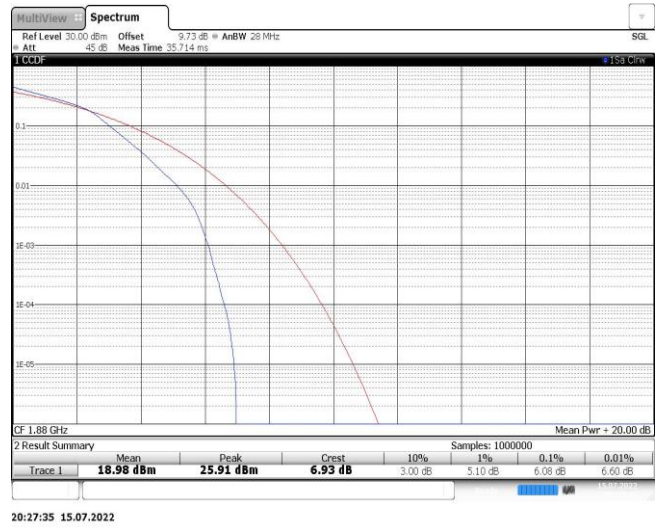

Band2-1.4MHz-16QAM-18900-6RB#0

20:27:35 15.07.2022