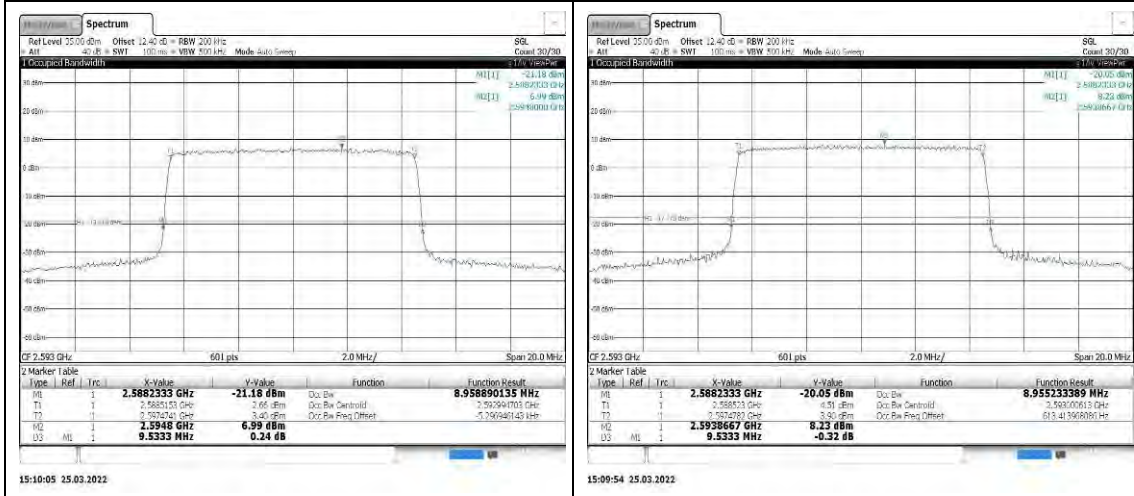

Band38-20MHz-16QAM-38000-100RB#0

Band38-20MHz-QPSK-38000-100RB#0

Band41-5MHz-16QAM-40620-25RB#0

Band41-5MHz-QPSK-40620-25RB#0

Band41-10MHz-16QAM-40620-50RB#0

Band41-10MHz-QPSK-40620-50RB#0

Band41-15MHz-16QAM-40620-75RB#0