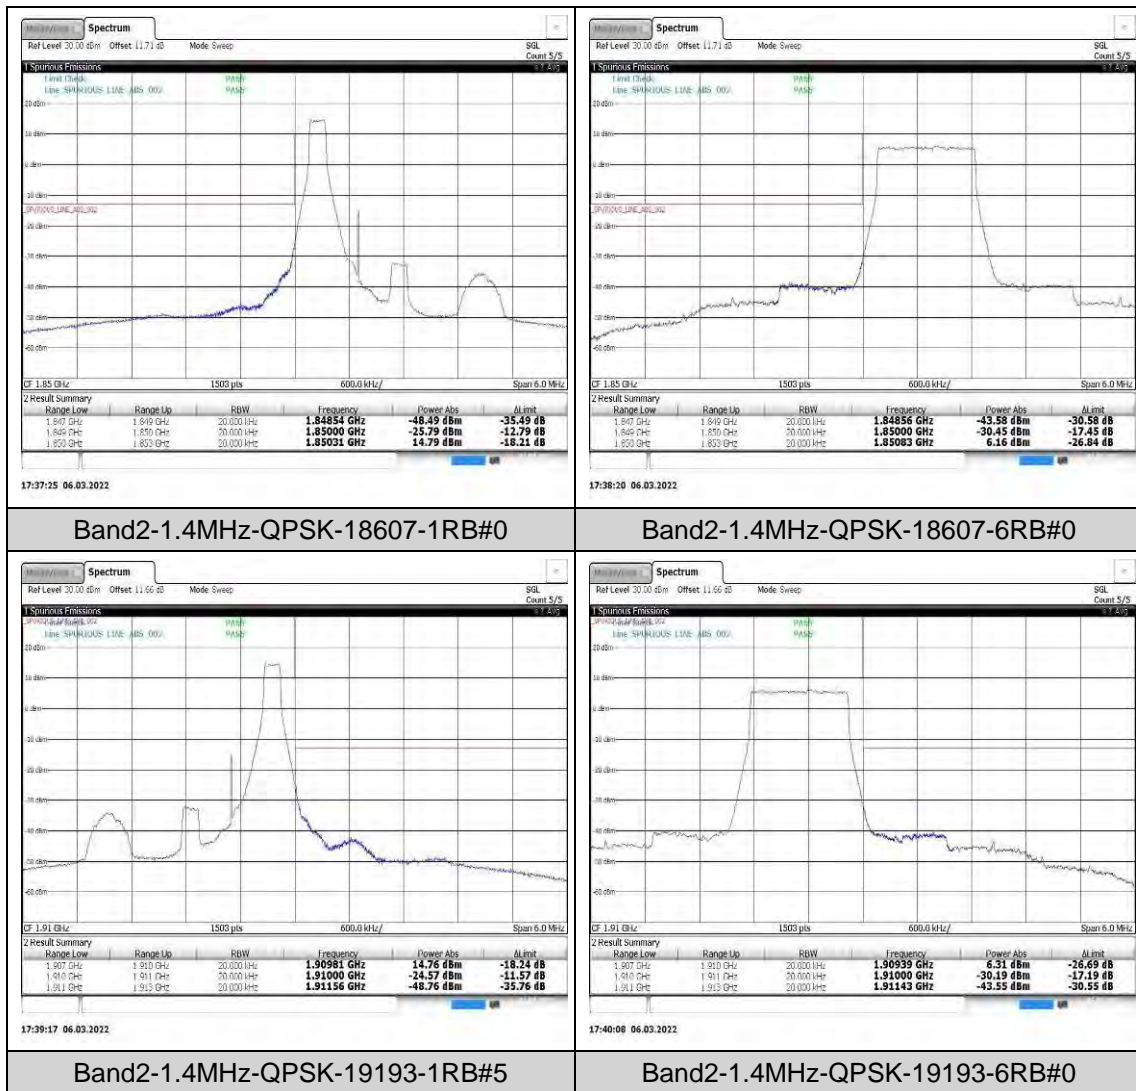

33.77,-38.73	
Band41	20MHz	16QAM	41490	1RB#99	-31.95,-33.44,-42.30,-48.83	PASS
Band41	20MHz	16QAM	41490	100RB#0	-37.94,-32.18,-34.33,-43.32	PASS

Test Graphs