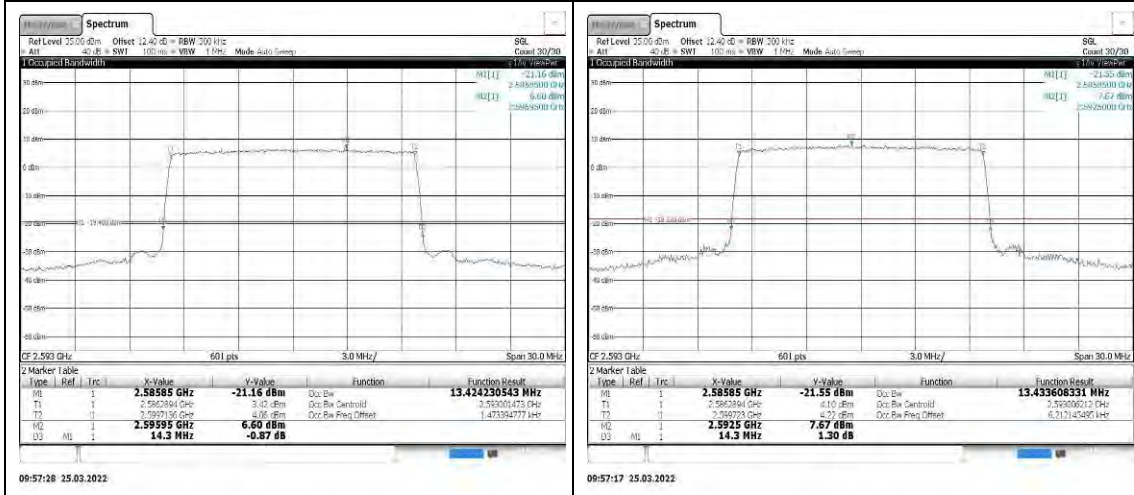

Band38-20MHz-16QAM-38000-100RB#0

Band38-20MHz-QPSK-38000-100RB#0

Band41-5MHz-16QAM-40620-25RB#0

Band41-5MHz-QPSK-40620-25RB#0

Band41-10MHz-16QAM-40620-50RB#0

Band41-10MHz-QPSK-40620-50RB#0

Band41-15MHz-16QAM-40620-75RB#0