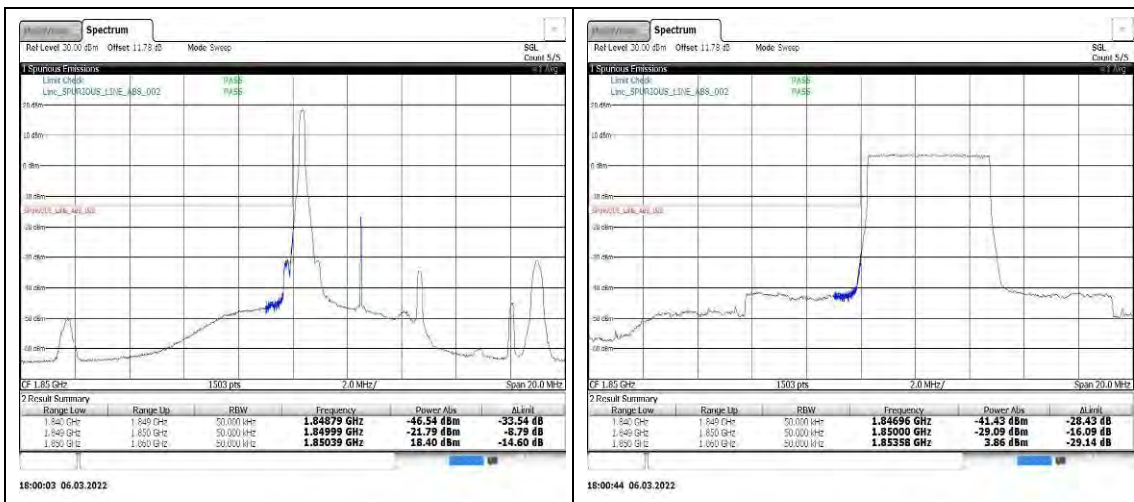

Band2-5MHz-QPSK-18625-25RB#0

Band2-5MHz-QPSK-18625-1RB#0