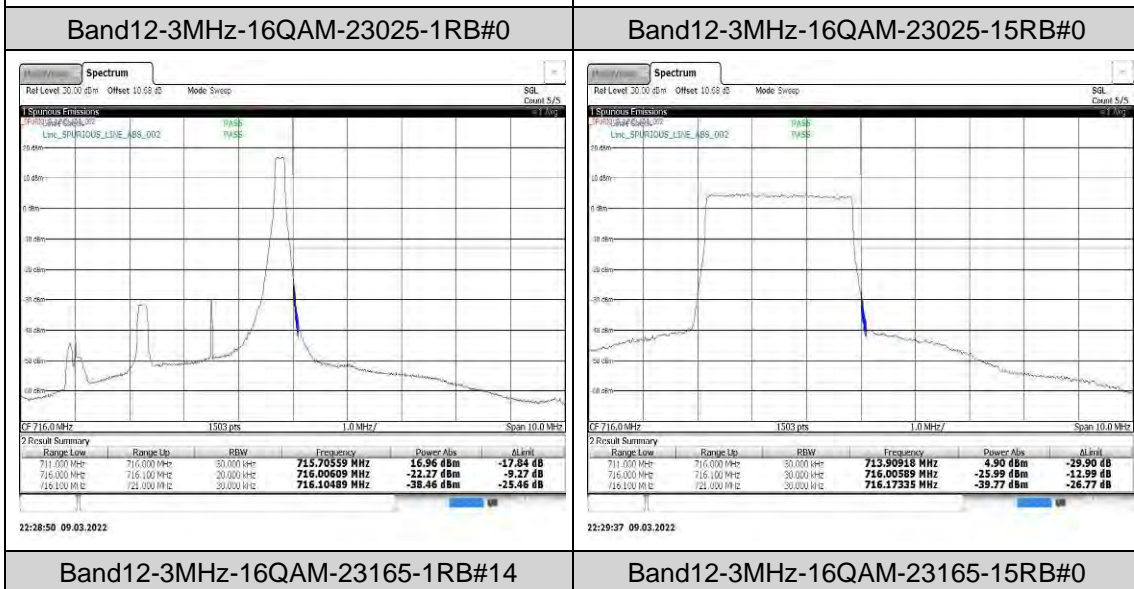

Band7-15MHz-16QAM-21375-75RB#0

Band7-20MHz-16QAM-20850-1RB#0 Band7-20MHz-16QAM-20850-100RB#0

Band12-1.4MHz-QPSK-23173-1RB#5 **Band12-1.4MHz-QPSK-23173-6RB#0**

Band 13-5MHz-16QAM-23205-1RB# **Band 13-5MHz-16QAM-23205-25RB#**