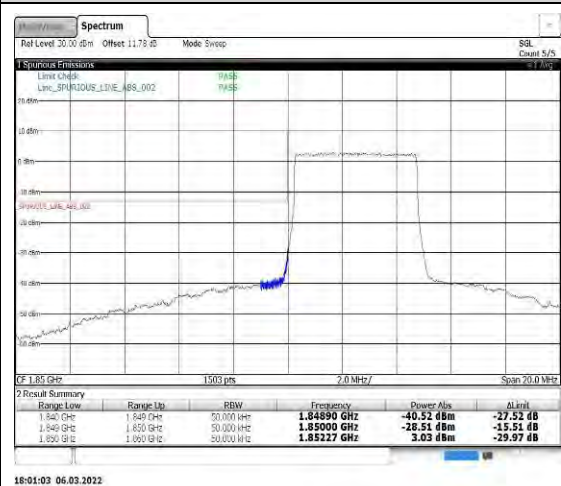

Band2-5MHz-QPSK-19175-25RB#0

Band2-5MHz-16QAM-18625-25RB#0