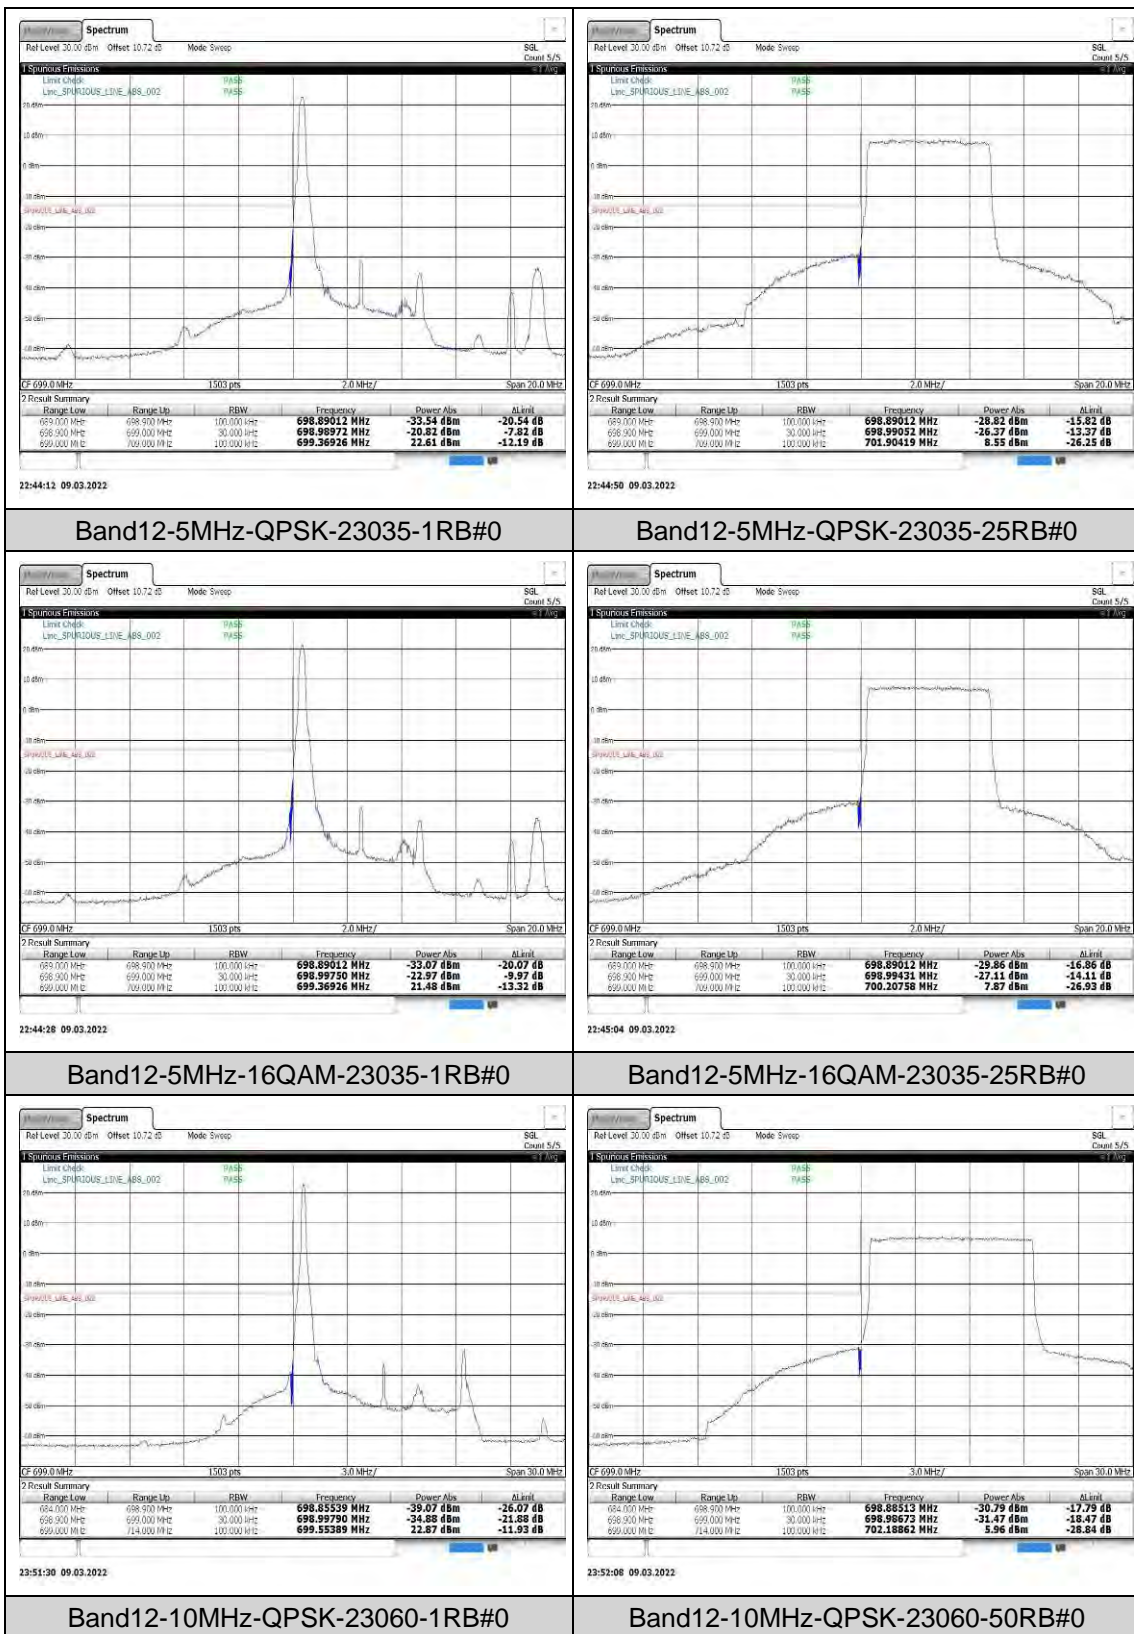

Band7-15MHz-16QAM-21375-75RB#0

Band7-20MHz-16QAM-20850-1RB#0 Band7-20MHz-16QAM-20850-100RB#0

Band12-1.4MHz-QPSK-23173-1RB#5 **Band12-1.4MHz-QPSK-23173-6RB#0**

Band 13-5MHz-16QAM-23205-1RB# **Band 13-5MHz-16QAM-23205-25RB#**