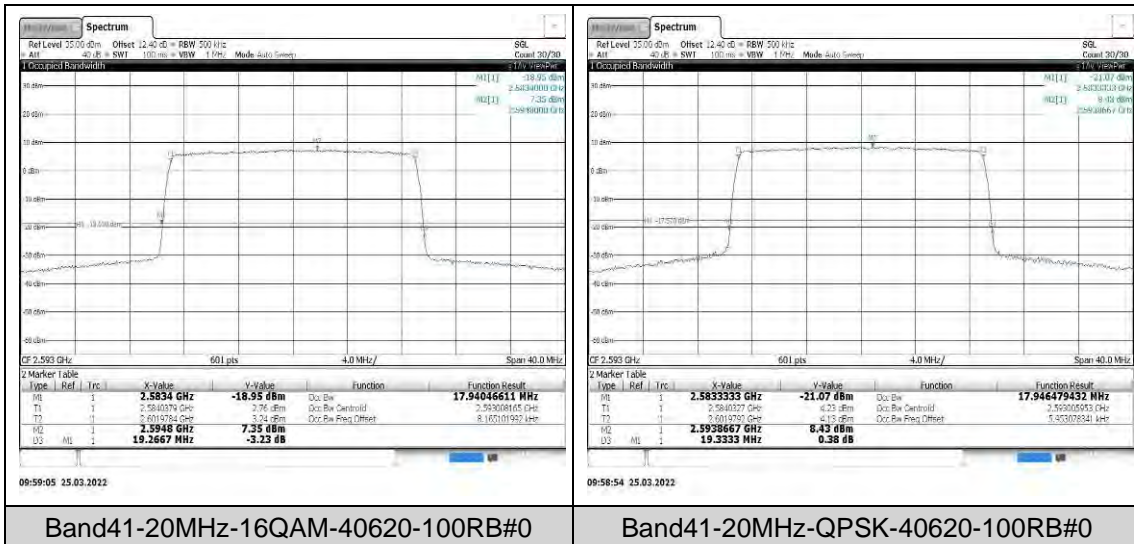

Band41-15MHz-16QAM-40620-75RB#0

Band41-15MHz-QPSK-40620-75RB#0

Band41-20MHz-16QAM-40620-100RB#0

Band41-20MHz-QPSK-40620-100RB#0