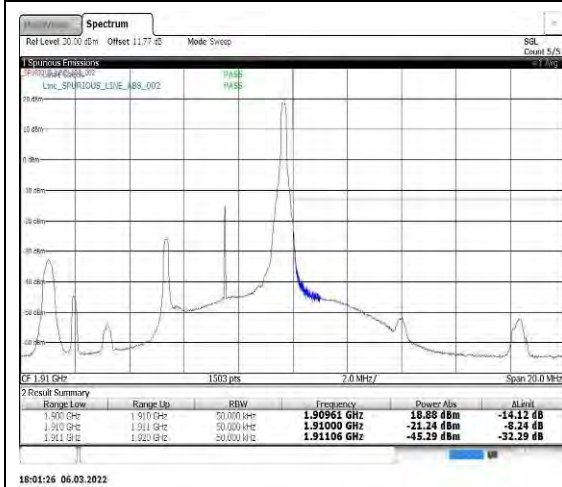

					33.77,-38.73	
Band41	20MHz	16QAM	41490	1RB#99	-31.95,-33.44,-42.30,-48.83	PASS
Band41	20MHz	16QAM	41490	100RB#0	-37.94,-32.18,-34.33,-43.32	PASS

Test Graphs

Band2-5MHz-QPSK-18625-1RB#0

Band2-5MHz-QPSK-18625-25RB#0