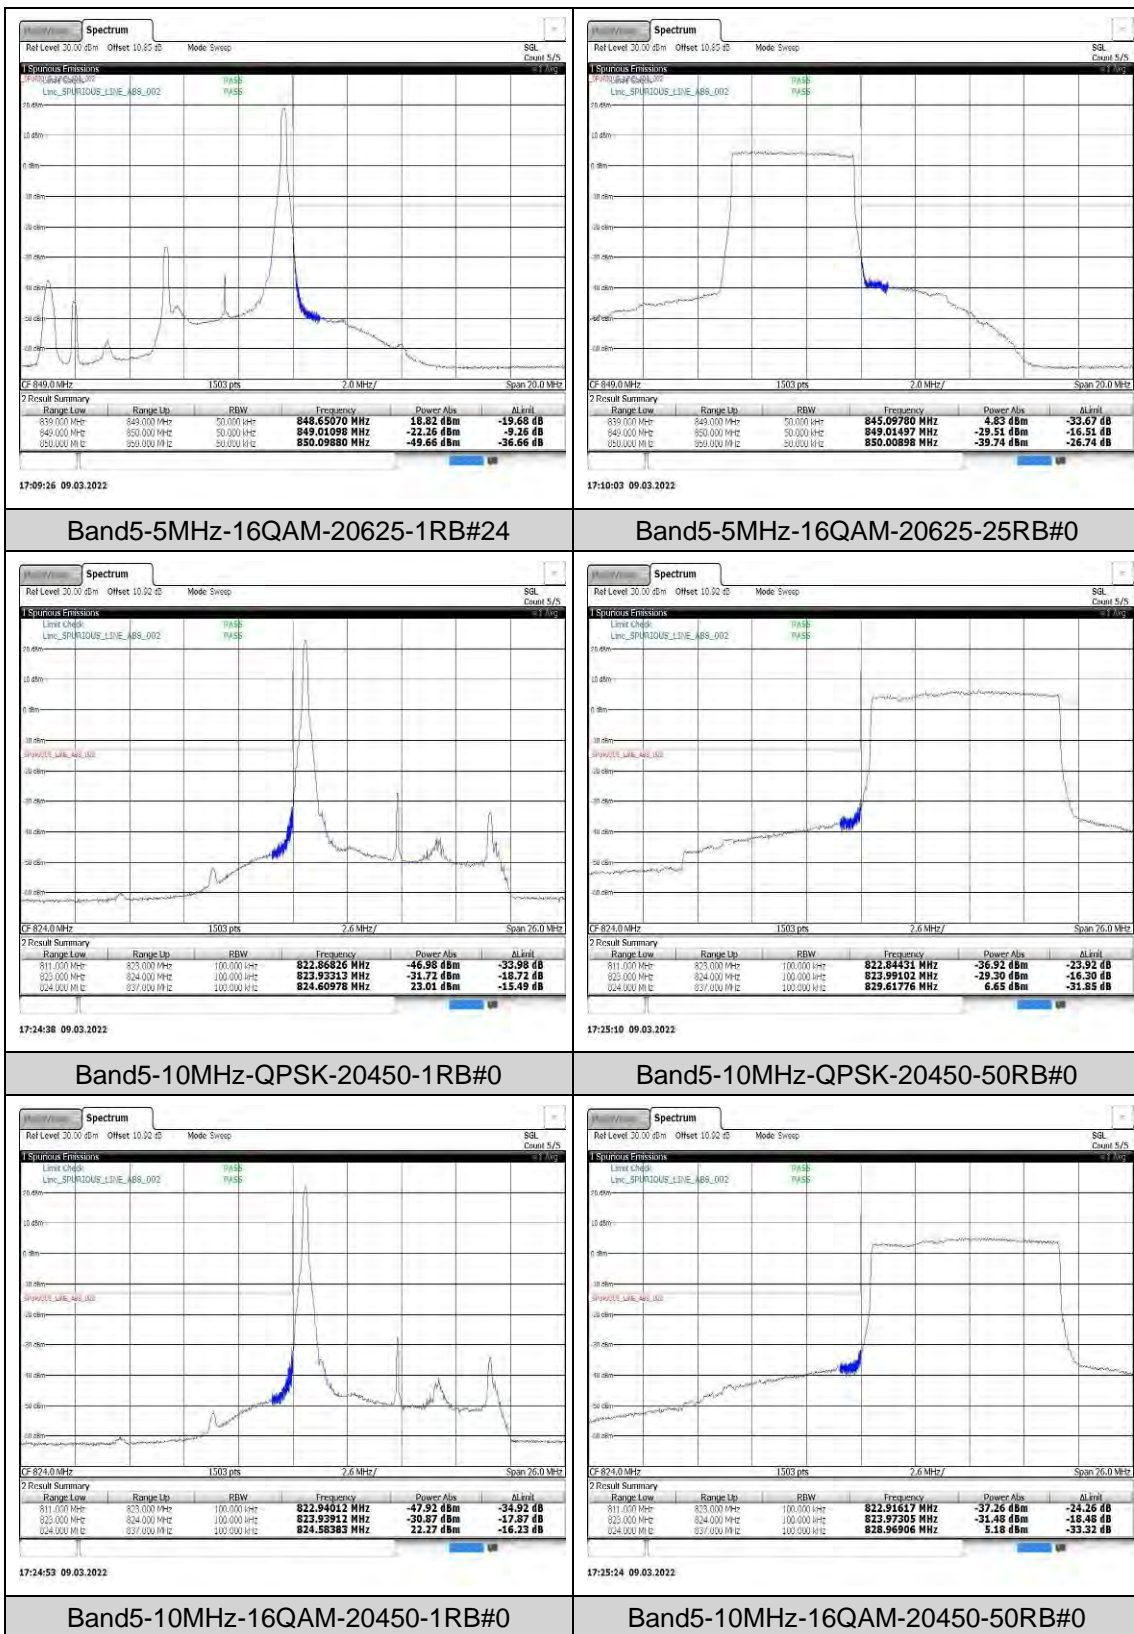

Band5-1.4MHz-QPSK-20643-1RB#5 **Band5-1.4MHz-QPSK-20643-6RB#0**

Band5-3MHz-16QAM-20635-1RB#14

Band5-3MHz-16QAM-20635-15RB#0

Band5-5MHz-16QAM-20425-1RB#0 **Band5-5MHz-16QAM-20425-25RB#0**

Band7-5MHz-16QAM-20775-1RB#0 **Band7-5MHz-16QAM-20775-25RB#0**