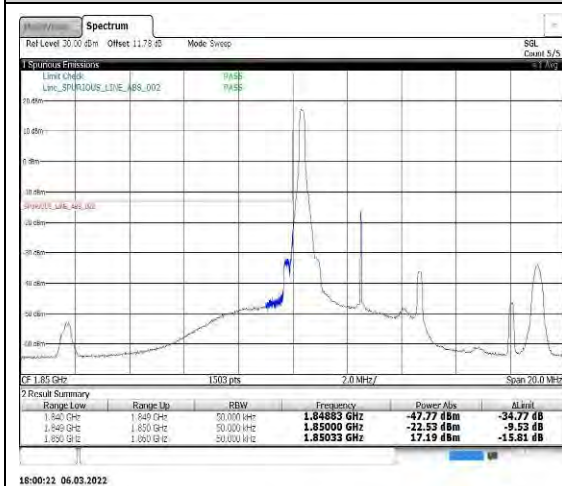

Band2-5MHz-QPSK-19175-1RB#24

Band2-5MHz-16QAM-18625-1RB#0