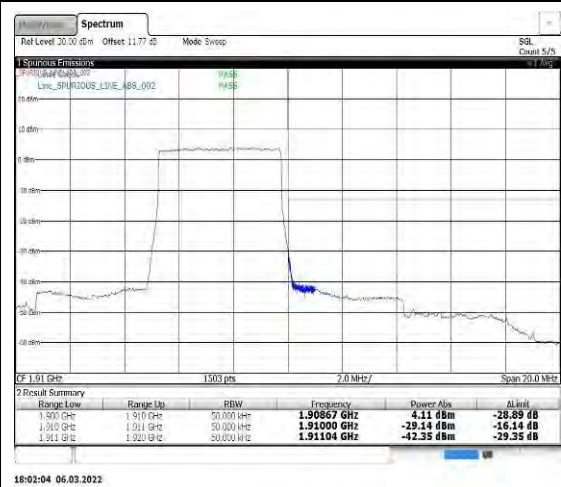

Band2-5MHz-QPSK-18625-25RB#0

Band2-5MHz-QPSK-19175-25RB#0