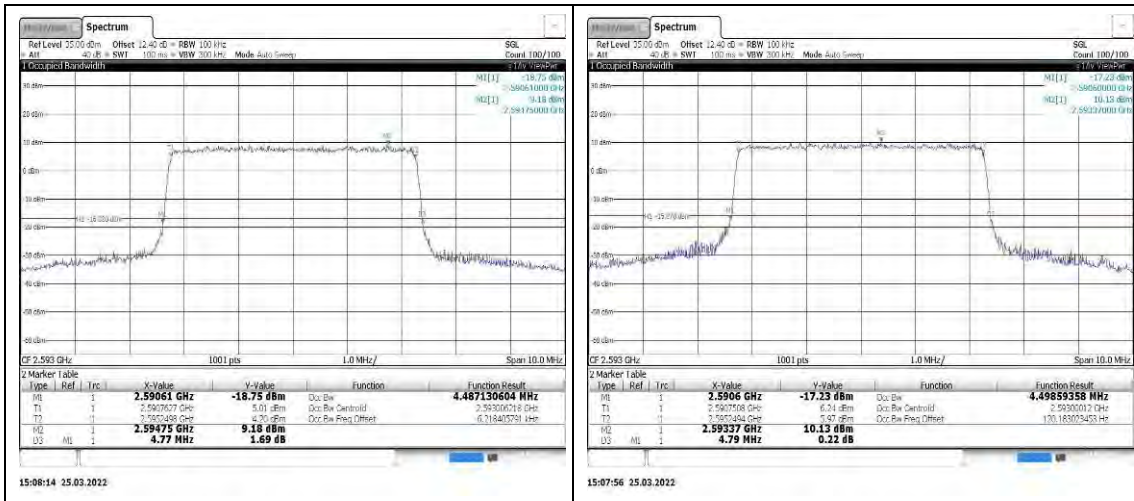

Band38-20MHz-16QAM-38000-100RB#0

Band38-20MHz-QPSK-38000-100RB#0

Band41-5MHz-16QAM-40620-25RB#0

Band41-5MHz-QPSK-40620-25RB#0

Band41-10MHz-16QAM-40620-50RB#0

Band41-10MHz-QPSK-40620-50RB#0

Band41-15MHz-16QAM-40620-75RB#0