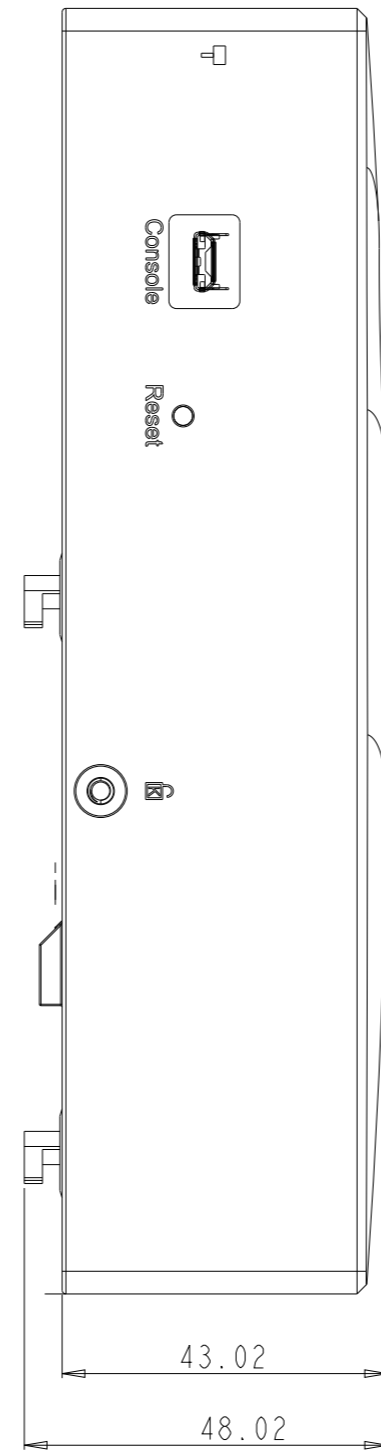

Wireless Access Point 无线接入点

CMIIT ID:

Model 型号: AP 6WB

Version 版本: A

Power 电源: PoE 48V  0.6A; DC 48V  0.6A

NOMADIX

217-220691

FCC ID: 2A3WK-AP6WB

IC: 28037-AP6WB

S/N: XXXXXXXXXXXXX

MAC: XXXXXXXXXXXXX

CAN ICES-003(B) / NMB-003(B)

電波法により5GHz帯は屋内使用に限ります
5150-5350MHz: Indoor use only

Service & Support Information: <https://portal.nomadix.com>
Technical Support Hotline: +1 818-575-2500

Nomadix, Inc.

MADE IN CHINA 中国制造

Rev	Explain	Name	Date
1	Release		

▲ VERSION CHANGE
 □ IQC INSPECTION DIMENSION
 Refer to Table Level if Tolerance is not marked

Do Not Scale Drawing

GRADE	A	B	C	D	Top Secret			Tooling Name
DIM.					MODEL	RG-AP180-I	NAME	Appearance dimension drawing
0-8	0.05	0.1	0.2	0.4	DSN	Hale lu	PART.NO	SCALE 1 / 1
8-25	0.08	0.15	0.3	0.6	CHK		MATERIAL	SHEET 1 OF 1
25-80	0.12	0.25	0.5	1.0	APV			Q'TY 1/1 PC
80-250	0.25	0.4	0.8	1.5	FILE			REV. 1.0
250-800	0.5	0.8	1.5	3.0			SERCOM	DATE
								Sep-22-22

比例 1:1