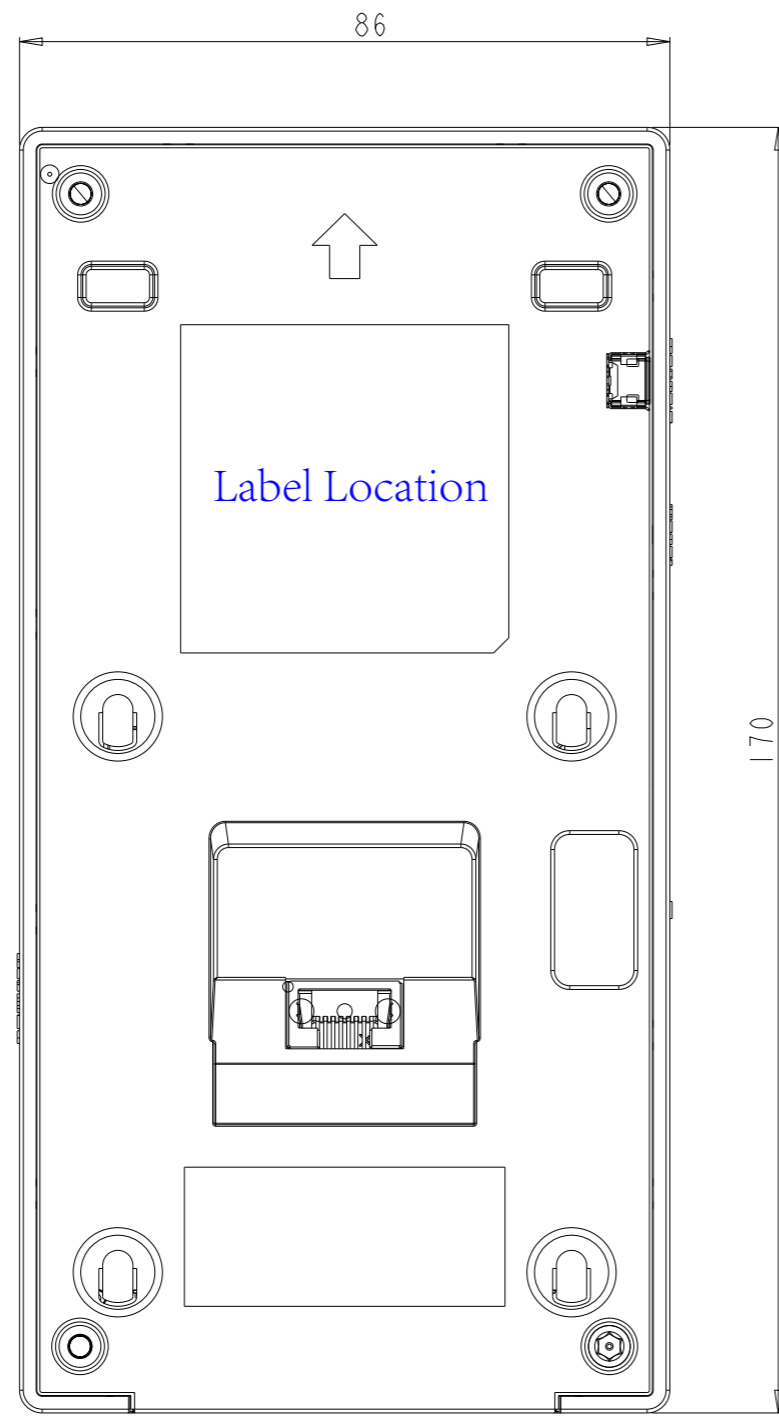

Wireless Access Point 无线接入点

CMIIT ID:

Model 型号: AP 6WB

Version 版本: A

Power 电源: PoE 48V  0.6A; DC 48V  0.6A

NOMADIX

217-220691

FCC ID: 2A3WK-AP6WB

IC: 28037-AP6WB

S/N: XXXXXXXXXXXXX

MAC: XXXXXXXXXXXXX

CAN ICES-003(B) / NMB-003(B)

電波法により5GHz帯は屋内使用に限ります
5150-5350MHz: Indoor use only

Service & Support Information: <https://portal.nomadix.com>
Technical Support Hotline: +1 818-575-2500

Nomadix, Inc.

MADE IN CHINA 中国制造

Rev	Explain	Name	Date
1	Release		

▲ VERSION CHANGE
 □ IQC INSPECTION DIMENSION
 Refer to Table Level if Tolerance is not marked

Do Not Scale Drawing

GRADE	A	B	C	D	Top Secret			Tooling Name
DIM.					MODEL	RG-AP180-I	NAME	Appearance dimension drawing
0-8	0.05	0.1	0.2	0.4	DSN	Hale lu	PART.NO	SCALE 1 / 1
8-25	0.08	0.15	0.3	0.6	CHK		MATERIAL	SHEET 1 OF 1
25-80	0.12	0.25	0.5	1.0	APV			Q'TY 1/1 PC
80-250	0.25	0.4	0.8	1.5	FILE			REV. 1.0
250-800	0.5	0.8	1.5	3.0			SERCOM	DATE
								Sep-22-22

比例 1:1