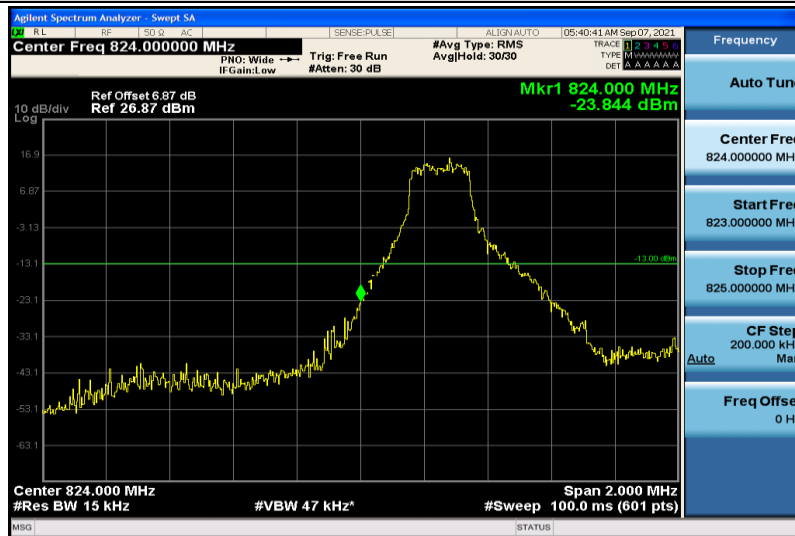

Band26-1.4MHz-QPSK-27033-6RB#0

Band26-1.4MHz-16QAM-26797-1RB#0