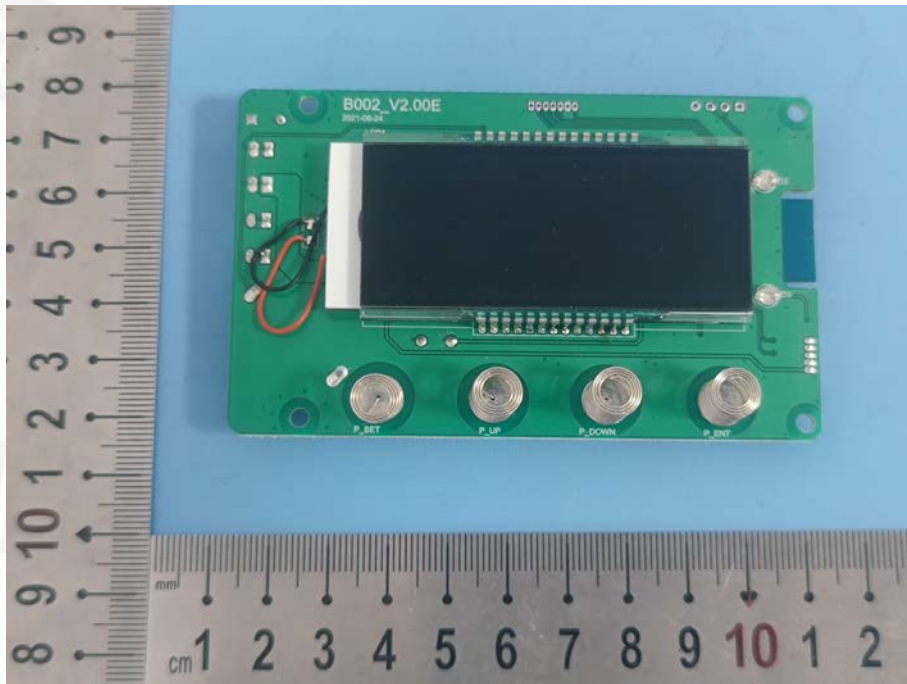

EUT PHOTO(Internal Photos)

FCC ID: 2A3DS-A305

***** END OF REPORT *****