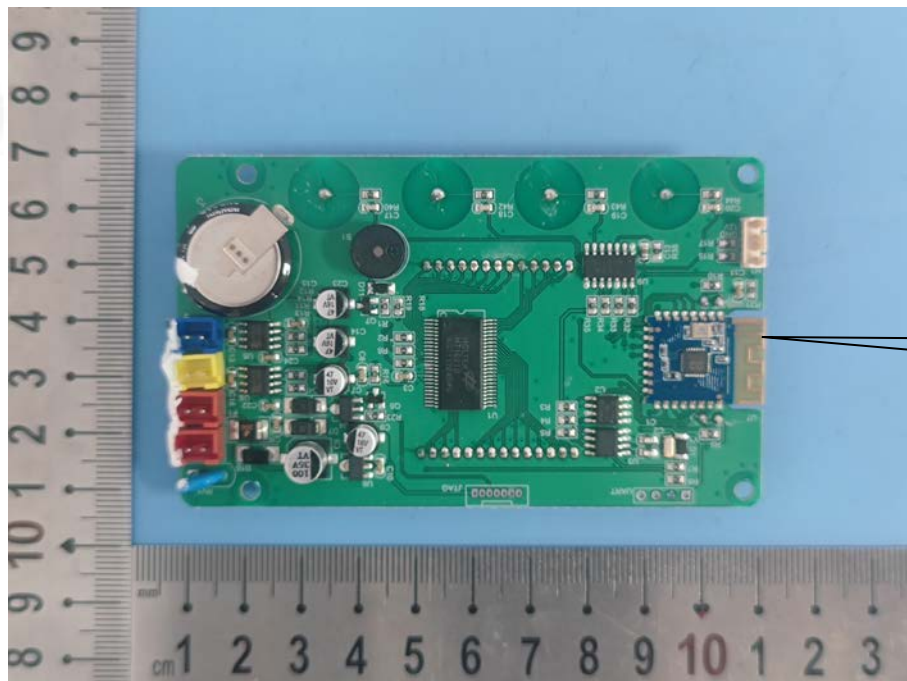

EUT PHOTO(Internal Photos)

FCC ID: 2A3DS-A305

***** END OF REPORT *****