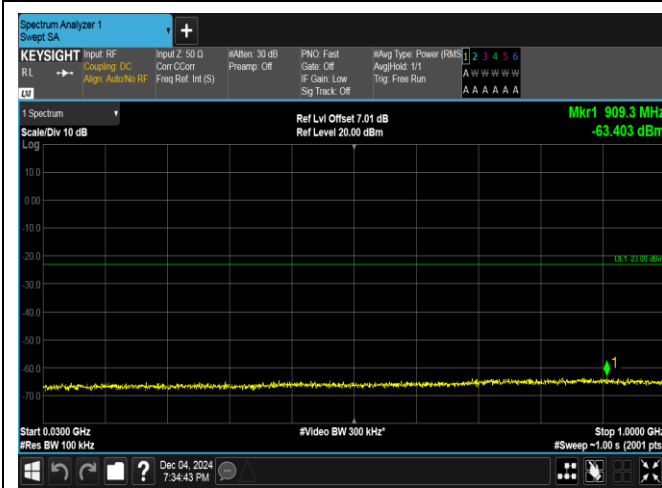

Band4_10MHz_QPSK_20350_1RB#0_30~1000_30~1000

Band4_10MHz_QPSK_20350_1RB#0_1000~3000_1000~3000

Band4_10MHz_QPSK_20350_1RB#0_3000~20000_3000~20000

Band4_10MHz_16QAM_20350_1RB#0_0.009~0.15_0.009~0.15

Band4_10MHz_16QAM_20350_1RB#0_0.15~30_0.15~30