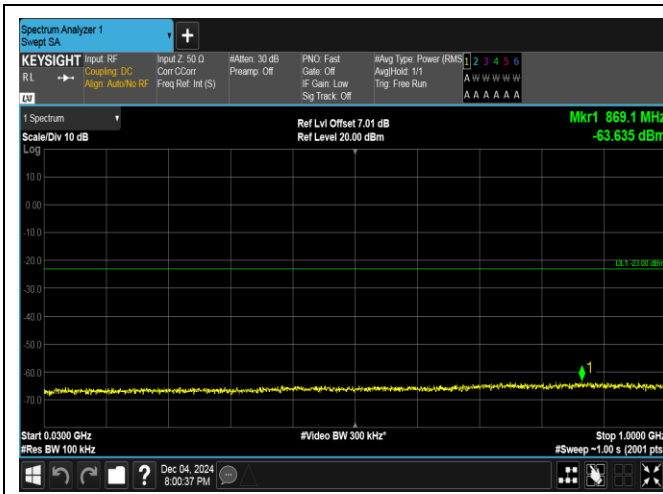

Band4_5MHz_QPSK_19975_1RB#24_0.009~0.15_0.009~0.15

Band4_5MHz_QPSK_19975_1RB#24_30~1000_30~1000