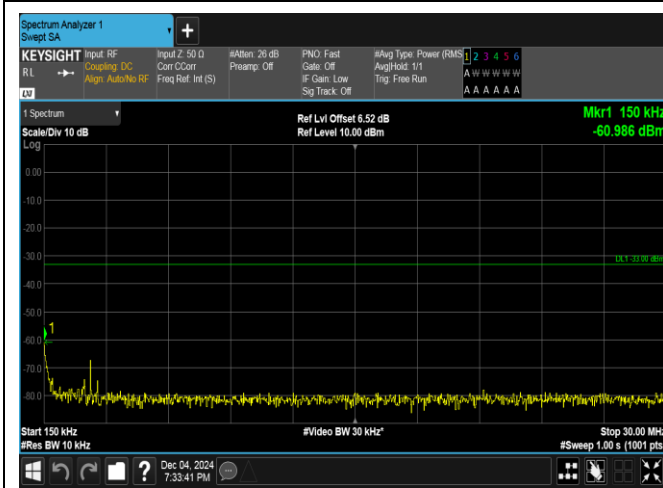

Band4_10MHz_16QAM_20175_50RB#0_30~1000_30~1000

Band4_10MHz_16QAM_20175_50RB#0_1000~3000_1000~3000

Band4_10MHz_16QAM_20175_50RB#0_3000~20000_3000~20000

Band4_10MHz_QPSK_20350_1RB#0_0.009~0.15_0.009~0.15

Band4_10MHz_QPSK_20350_1RB#0_0.15~30_0.15~30