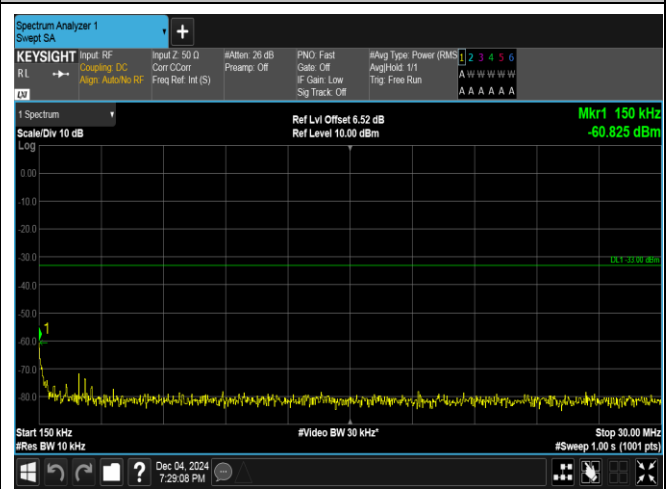

Band4_10MHz_QPSK_20175_1RB#0_30~1000_30~1000

Band4_10MHz_QPSK_20175_1RB#0_1000~3000_1000~3000

Band4_10MHz_QPSK_20175_1RB#0_3000~20000_3000~20000

Band4_10MHz_16QAM_20175_1RB#0_0.009~0.15_0.009~0.15

Band4_10MHz_16QAM_20175_1RB#0_0.15~30_0.15~30