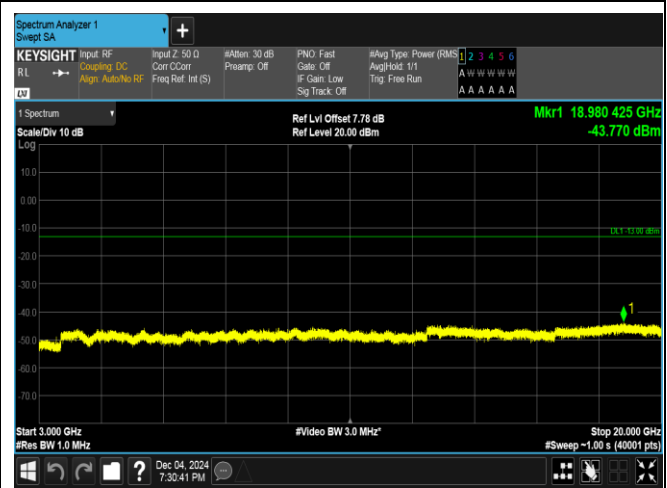

Band4_10MHz_QPSK_20175_1RB#49_30~1000_30~1000

Band4_10MHz_QPSK_20175_1RB#49_3000~20000_3000~20000