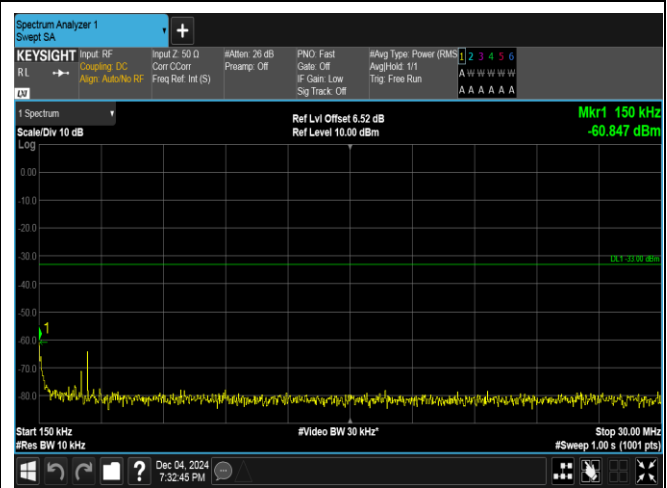

Band4_10MHz_QPSK_20175_50RB#0_30~1000_30~1000

Band4_10MHz_QPSK_20175_50RB#0_1000~3000_1000~3000

Band4_10MHz_QPSK_20175_50RB#0_3000~20000_3000~20000

Band4_10MHz_16QAM_20175_50RB#0_0.009~0.15_0.009~0.15

Band4_10MHz_16QAM_20175_50RB#0_0.15~30_0.15~30