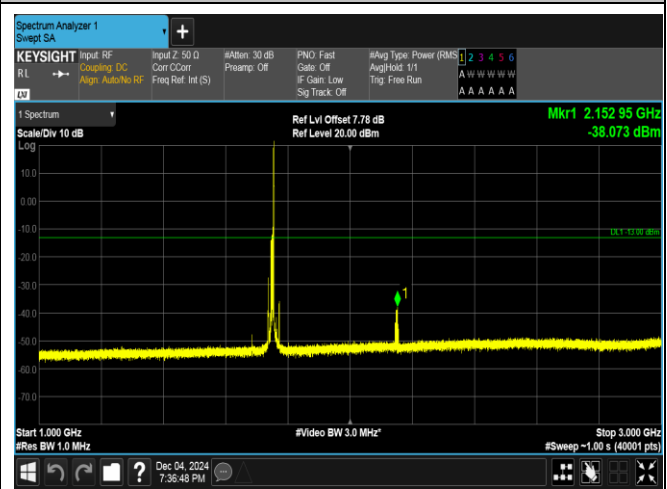

Band4_10MHz_16QAM_20350_1RB#49_0.15~30_0.15~30

Band4_10MHz_16QAM_20350_1RB#49_1000~3000_1000~3000