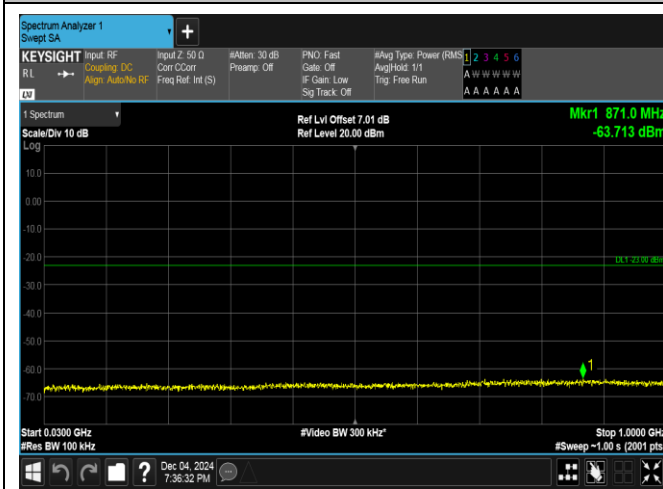

Band4_10MHz_QPSK_20350_1RB#49_30~1000_30~1000

Band4_10MHz_QPSK_20350_1RB#49_1000~3000_1000~3000

Band4_10MHz_QPSK_20350_1RB#49_3000~20000_3000~20000

Band4_10MHz_16QAM_20350_1RB#49_0.009~0.15_0.009~0.15

Band4_10MHz_16QAM_20350_1RB#49_0.15~30_0.15~30