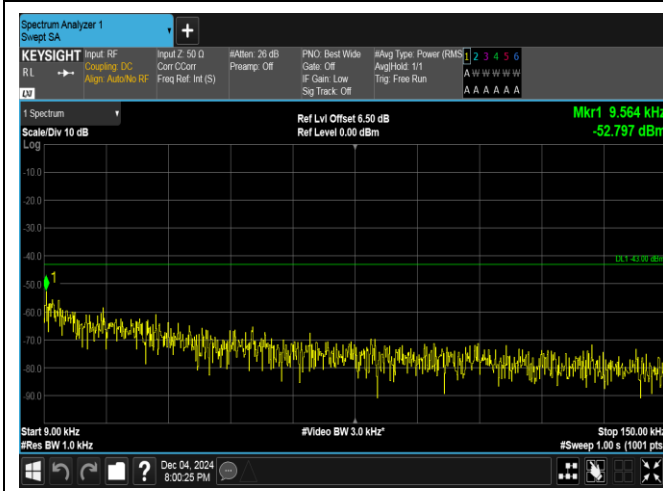

Band4_10MHz_16QAM_20350_50RB#0_30~1000_30~1000

Band4_10MHz_16QAM_20350_50RB#0_1000~3000_1000~3000

Band4_10MHz_16QAM_20350_50RB#0_3000~20000_3000~20000

Band4_5MHz_16QAM_19975_1RB#0_3000~20000_3000~20000

Band4_5MHz_QPSK_19975_1RB#24_0.009~0.15_0.009~0.15