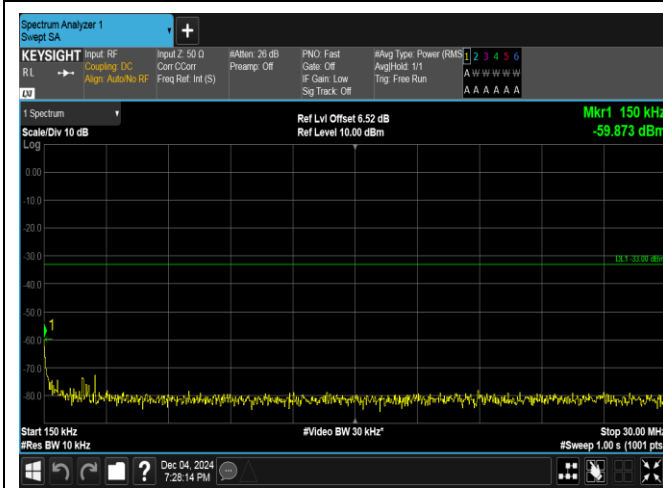

Band4_10MHz_16QAM_20000_50RB#0_30~1000_30~1000

Band4_10MHz_16QAM_20000_50RB#0_1000~3000_1000~3000

Band4_10MHz_16QAM_20000_50RB#0_3000~20000_3000~20000

Band4_10MHz_QPSK_20175_1RB#0_0.009~0.15_0.009~0.15

Band4_10MHz_QPSK_20175_1RB#0_0.15~30_0.15~30