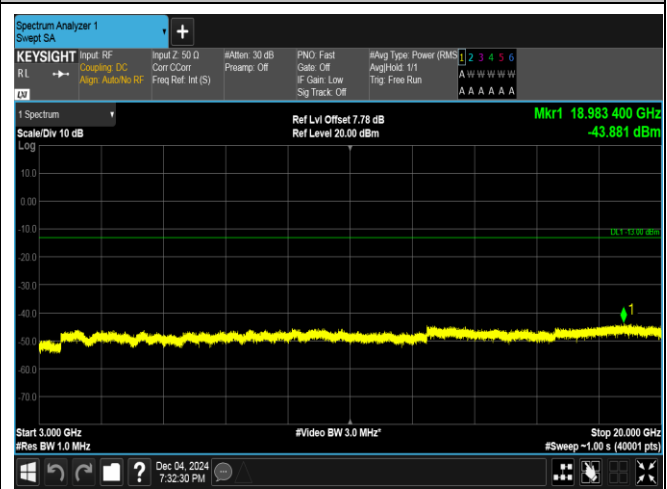

Band4_10MHz_QPSK_20175_50RB#0_30~1000_30~1000

Band4_10MHz_QPSK_20175_50RB#0_3000~20000_3000~20000