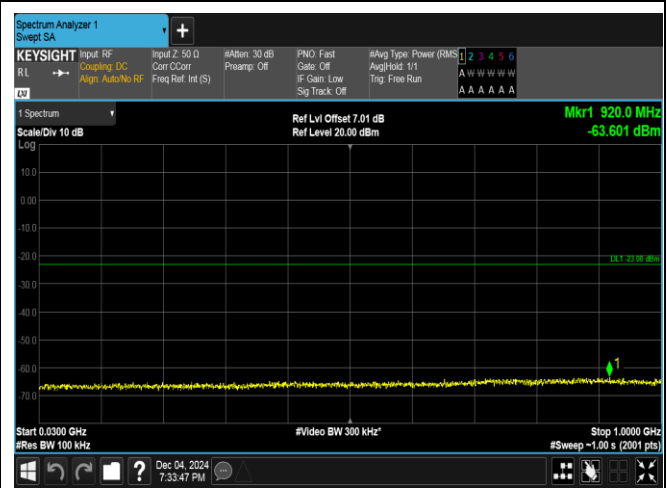

Band4_10MHz_16QAM_20175_50RB#0_30~1000_30~1000

Band4_10MHz_16QAM_20175_50RB#0_1000~3000_1000~3000

Band4_10MHz_16QAM_20175_50RB#0_3000~20000_3000~20000

Band4_10MHz_QPSK_20350_1RB#0_0.009~0.15_0.009~0.15

Band4_10MHz_QPSK_20350_1RB#0_0.15~30_0.15~30