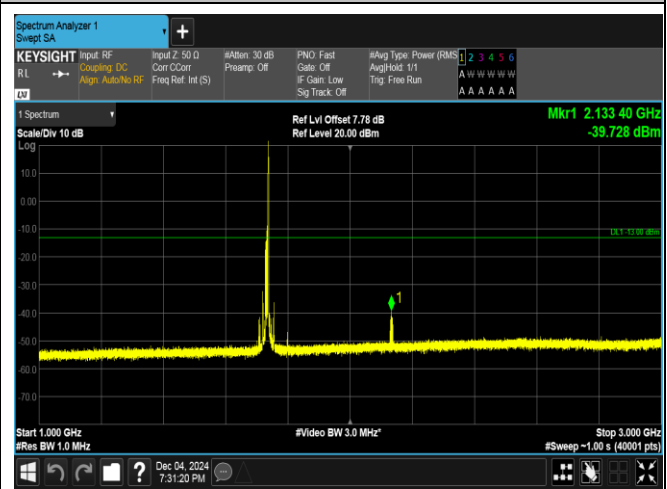

Band4_10MHz_16QAM_20175_1RB#49_0.15~30_0.15~30

Band4_10MHz_16QAM_20175_1RB#49_1000~3000_1000~3000