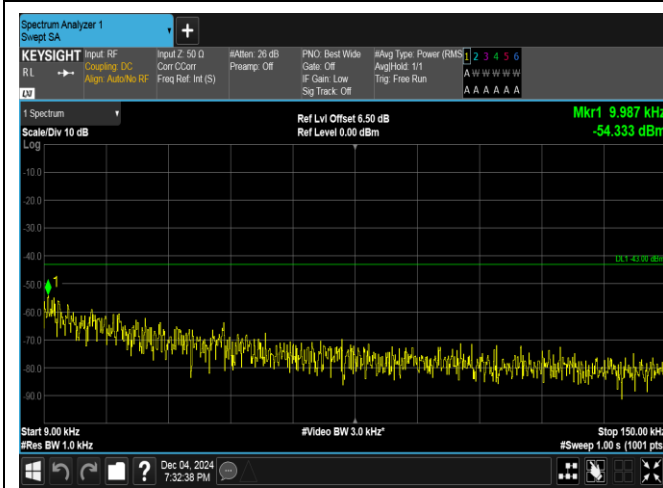

Band4_10MHz_QPSK_20175_50RB#0_1000~3000_1000~3000

Band4_10MHz_16QAM_20175_50RB#0_0.009~0.15_0.009~0.15