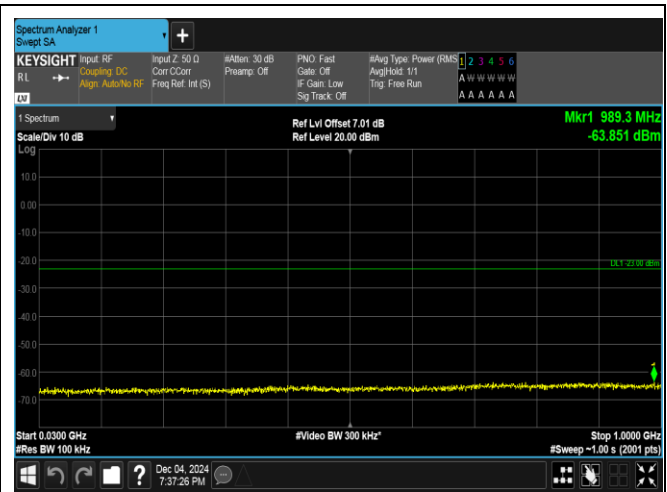

Band4_10MHz_16QAM_20350_1RB#49_30~1000_30~1000

Band4_10MHz_16QAM_20350_1RB#49_1000~3000_1000~3000

Band4_10MHz_16QAM_20350_1RB#49_3000~20000_3000~20000

Band4_10MHz_QPSK_20350_50RB#0_0.009~0.15_0.009~0.15

Band4_10MHz_QPSK_20350_50RB#0_0.15~30_0.15~30