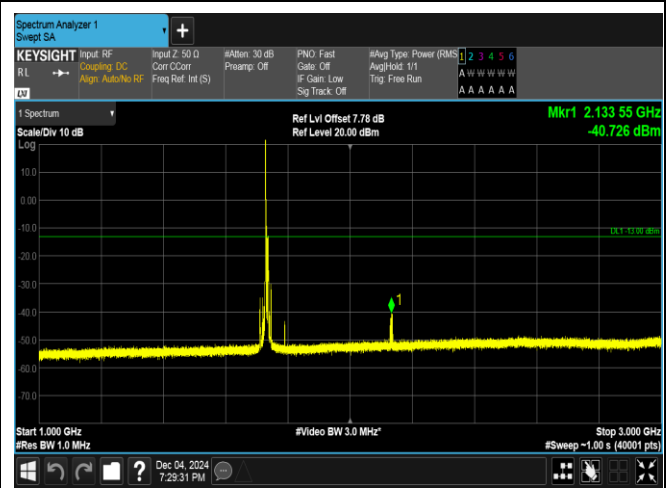

Band4_10MHz_16QAM_20175_1RB#0_0.15~30_0.15~30

Band4_10MHz_16QAM_20175_1RB#0_1000~3000_1000~3000