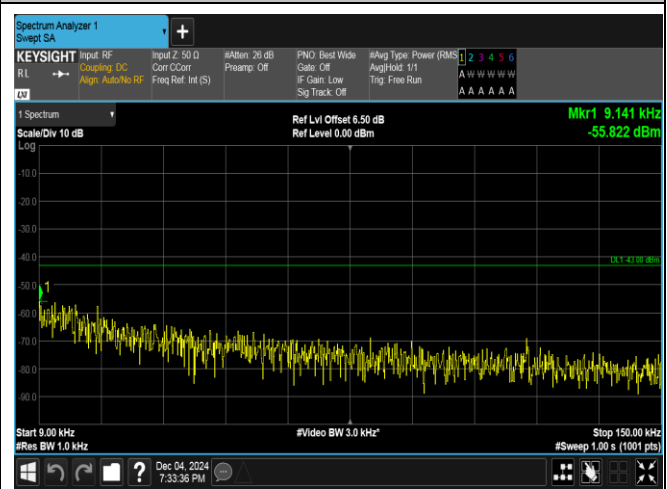

Band4_10MHz_16QAM_20175_50RB#0_1000~3000_1000~3000

Band4_10MHz_QPSK_20350_1RB#0_0.009~0.15_0.009~0.15