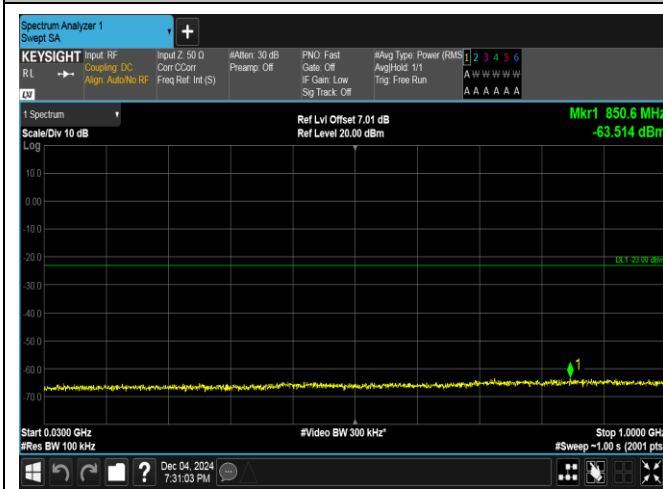

Band4_10MHz_QPSK_20175_1RB#49_30~1000_30~1000

Band4_10MHz_QPSK_20175_1RB#49_1000~3000_1000~3000

Band4_10MHz_QPSK_20175_1RB#49_3000~20000_3000~20000

Band4_10MHz_16QAM_20175_1RB#49_0.009~0.15_0.009~0.15

Band4_10MHz_16QAM_20175_1RB#49_0.15~30_0.15~30