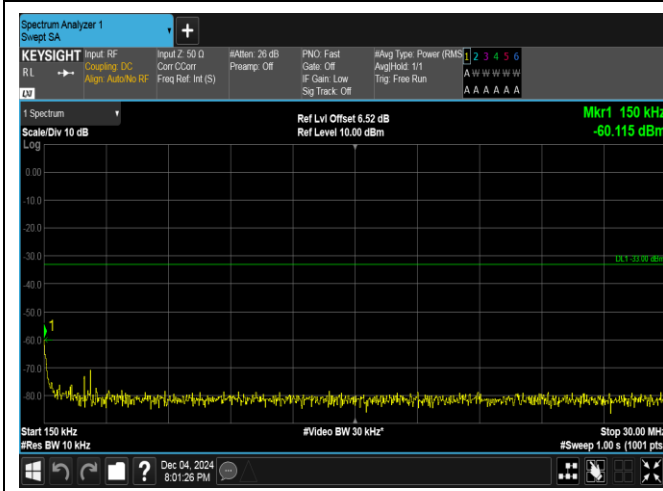

Band4_5MHz_QPSK_19975_1RB#24_0.15~30_0.15~30

Band4_5MHz_QPSK_19975_1RB#24_30~1000_30~1000

Band4_5MHz_QPSK_19975_1RB#24_1000~3000_1000~3000

Band4_5MHz_QPSK_19975_1RB#24_3000~20000_3000~20000

Band4_5MHz_16QAM_19975_1RB#24_0.009~0.15_0.009~0.15