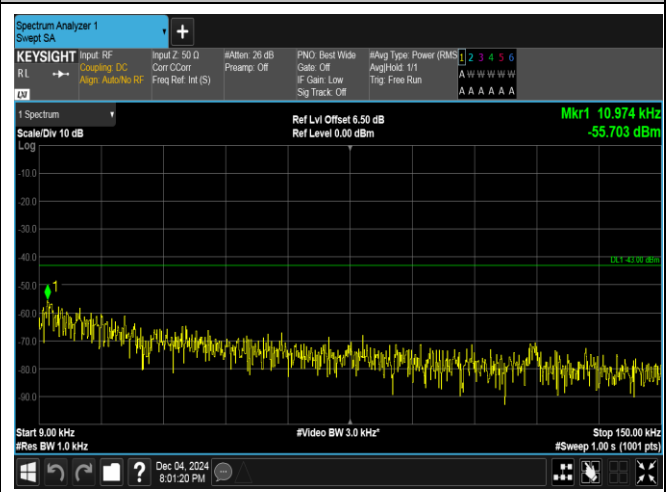

Band4_5MHz_QPSK_19975_1RB#24_0.15~30_0.15~30

Band4_5MHz_QPSK_19975_1RB#24_30~1000_30~1000

Band4_5MHz_QPSK_19975_1RB#24_1000~3000_1000~3000

Band4_5MHz_QPSK_19975_1RB#24_3000~20000_3000~20000

Band4_5MHz_16QAM_19975_1RB#24_0.009~0.15_0.009~0.15