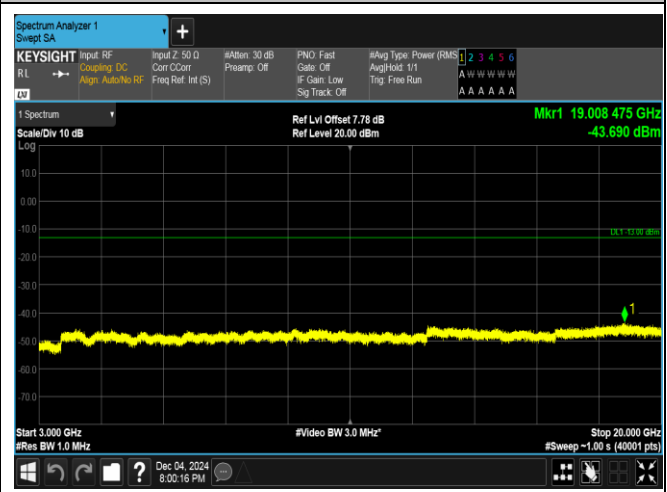

Band4_10MHz_16QAM_20350_50RB#0_1000~3000_1000~3000

Band4_5MHz_16QAM_19975_1RB#0_3000~20000_3000~20000