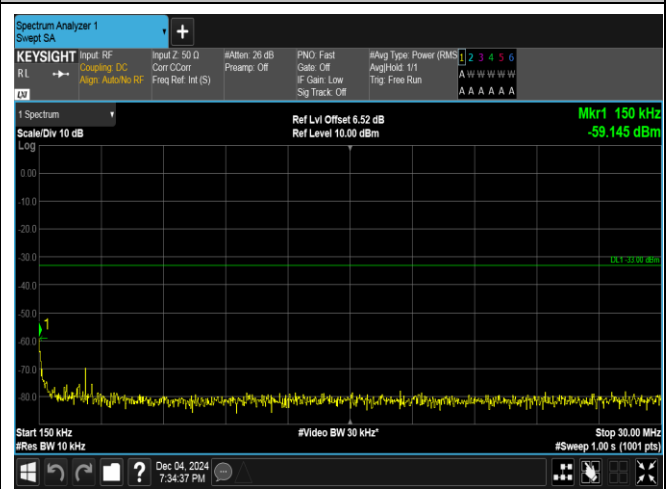

Band4_10MHz_QPSK_20350_1RB#0_30~1000_30~1000

Band4_10MHz_QPSK_20350_1RB#0_1000~3000_1000~3000

Band4_10MHz_QPSK_20350_1RB#0_3000~20000_3000~20000

Band4_10MHz_16QAM_20350_1RB#0_0.009~0.15_0.009~0.15

Band4_10MHz_16QAM_20350_1RB#0_0.15~30_0.15~30