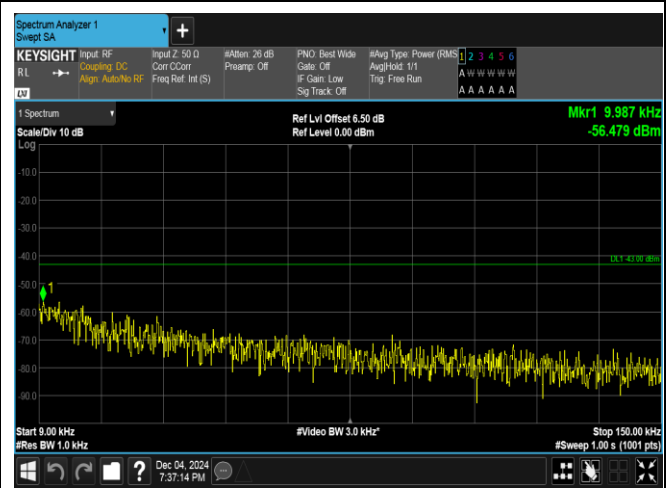

Band4_10MHz_16QAM_20350_1RB#49_1000~3000_1000~3000

Band4_10MHz_QPSK_20350_50RB#0_0.009~0.15_0.009~0.15