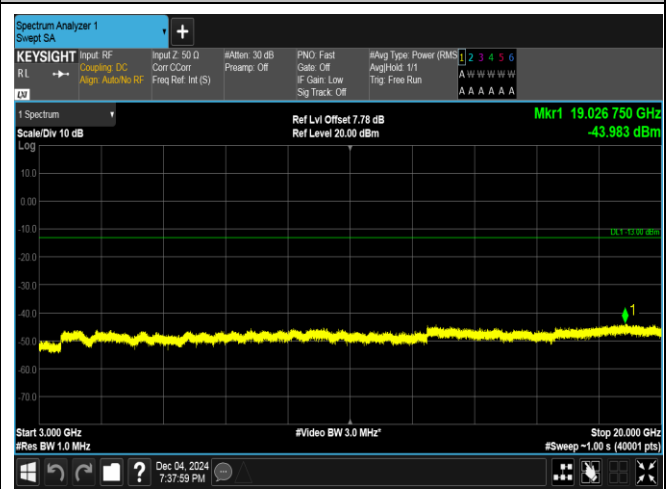

Band4_10MHz_QPSK_20350_50RB#0_30~1000_30~1000

Band4_10MHz_QPSK_20350_50RB#0_3000~20000_3000~20000