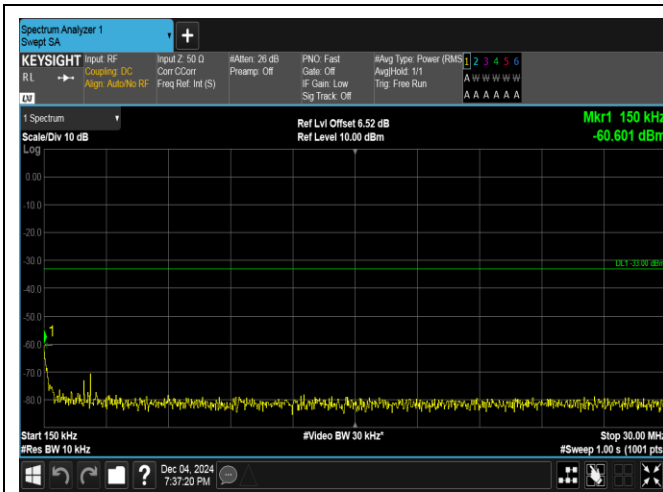

Band4_10MHz_16QAM_20350_1RB#49_30~1000_30~1000

Band4_10MHz_16QAM_20350_1RB#49_1000~3000_1000~3000

Band4_10MHz_16QAM_20350_1RB#49_3000~20000_3000~20000

Band4_10MHz_QPSK_20350_50RB#0_0.009~0.15_0.009~0.15

Band4_10MHz_QPSK_20350_50RB#0_0.15~30_0.15~30