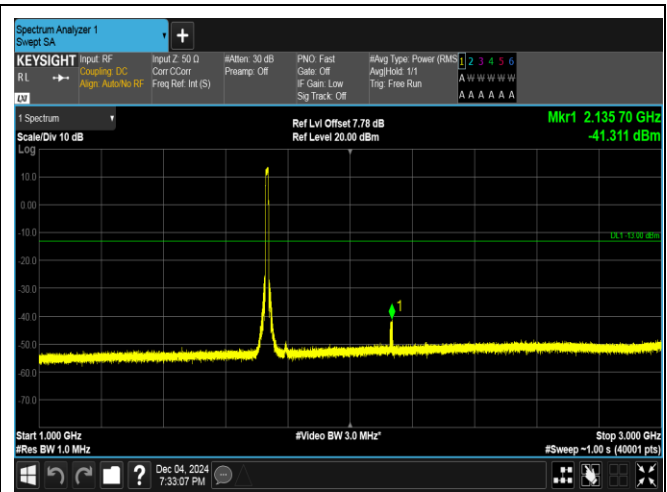

Band4_10MHz_16QAM_20175_50RB#0_0.15~30_0.15~30

Band4_10MHz_16QAM_20175_50RB#0_1000~3000_1000~3000