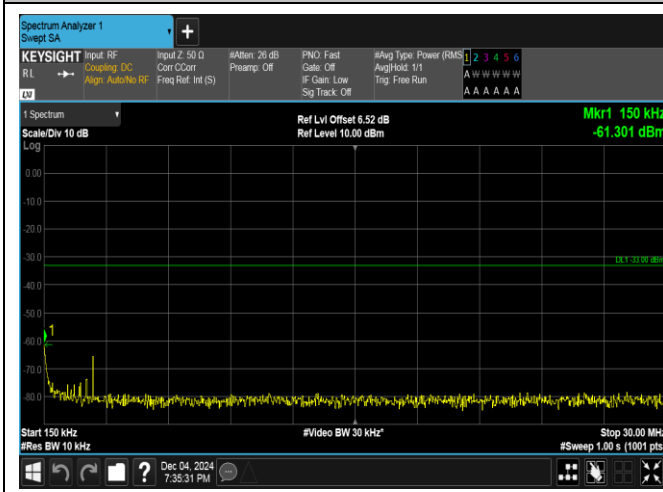

Band4_10MHz_16QAM_20350_1RB#0_30~1000_30~1000

Band4_10MHz_16QAM_20350_1RB#0_1000~3000_1000~3000

Band4_10MHz_16QAM_20350_1RB#0_3000~20000_3000~20000

Band4_10MHz_QPSK_20350_1RB#49_0.009~0.15_0.009~0.15

Band4_10MHz_QPSK_20350_1RB#49_0.15~30_0.15~30