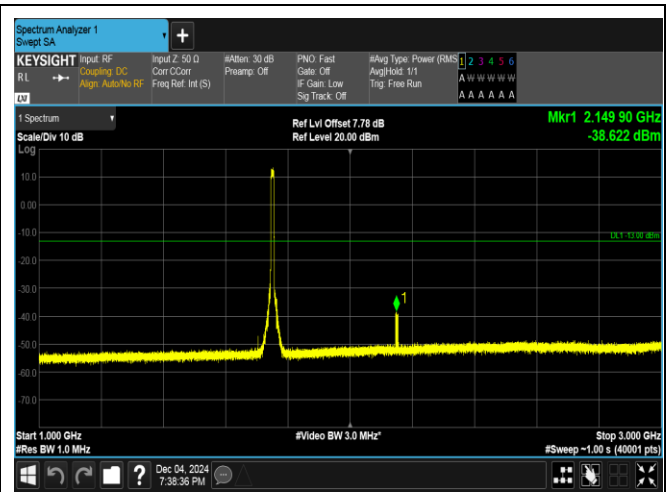

Band4_10MHz_16QAM_20350_50RB#0_0.15~30_0.15~30

Band4_10MHz_16QAM_20350_50RB#0_1000~3000_1000~3000