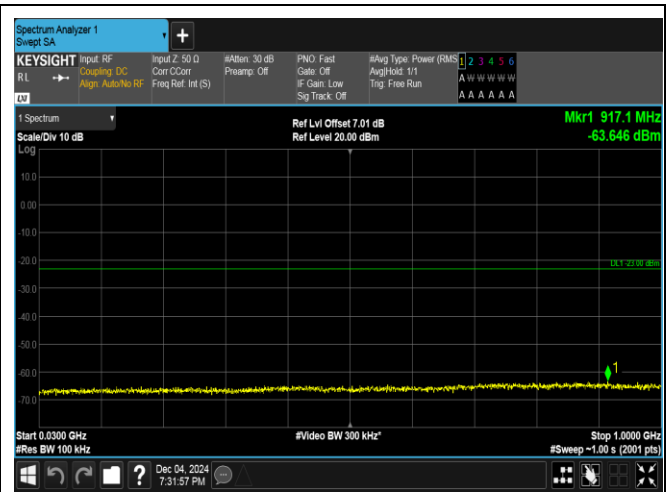

Band4_10MHz_16QAM_20175_1RB#49_30~1000_30~1000

Band4_10MHz_16QAM_20175_1RB#49_1000~3000_1000~3000

Band4_10MHz_16QAM_20175_1RB#49_3000~20000_3000~20000

Band4_10MHz_QPSK_20175_50RB#0_0.009~0.15_0.009~0.15

Band4_10MHz_QPSK_20175_50RB#0_0.15~30_0.15~30