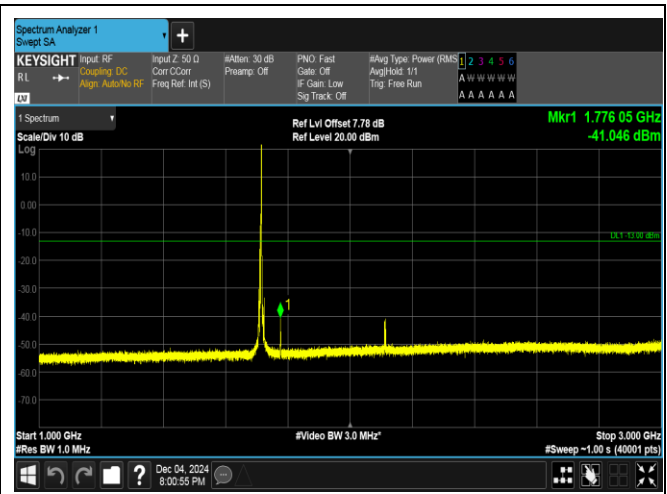

Band4_5MHz_QPSK_19975_1RB#24_0.15~30_0.15~30

Band4_5MHz_QPSK_19975_1RB#24_1000~3000_1000~3000