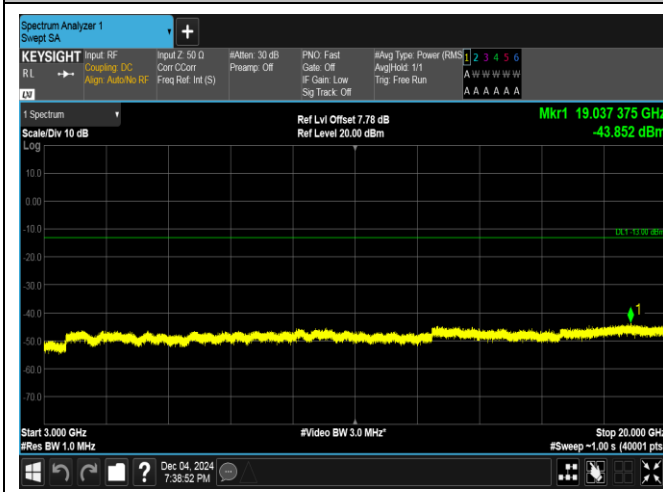

Band4_10MHz_16QAM_20350_50RB#0_30~1000_30~1000

Band4_10MHz_16QAM_20350_50RB#0_3000~20000_3000~20000