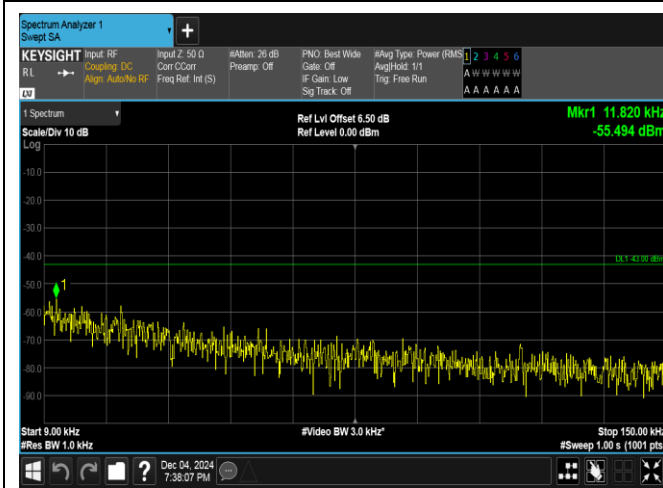

Band4_10MHz_QPSK_20350_50RB#0_1000~3000_1000~3000

Band4_10MHz_16QAM_20350_50RB#0_0.009~0.15_0.009~0.15