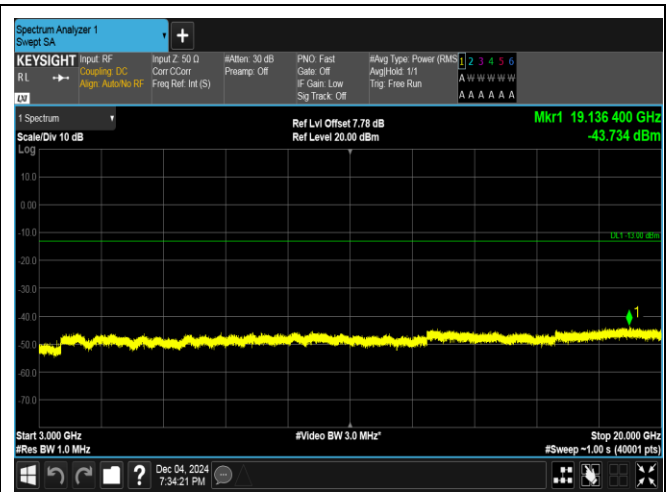

Band4_10MHz_QPSK_20350_1RB#0_30~1000_30~1000

Band4_10MHz_QPSK_20350_1RB#0_3000~20000_3000~20000