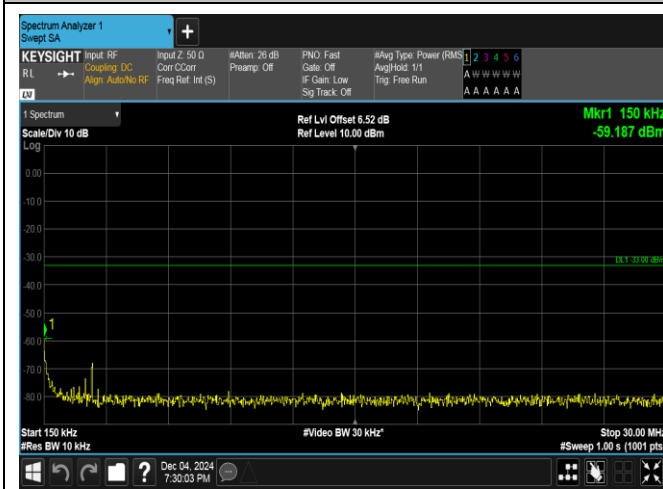

Band4_10MHz_16QAM_20175_1RB#0_30~1000_30~1000

Band4_10MHz_16QAM_20175_1RB#0_1000~3000_1000~3000

Band4_10MHz_16QAM_20175_1RB#0_3000~20000_3000~20000

Band4_10MHz_QPSK_20175_1RB#49_0.009~0.15_0.009~0.15

Band4_10MHz_QPSK_20175_1RB#49_0.15~30_0.15~30