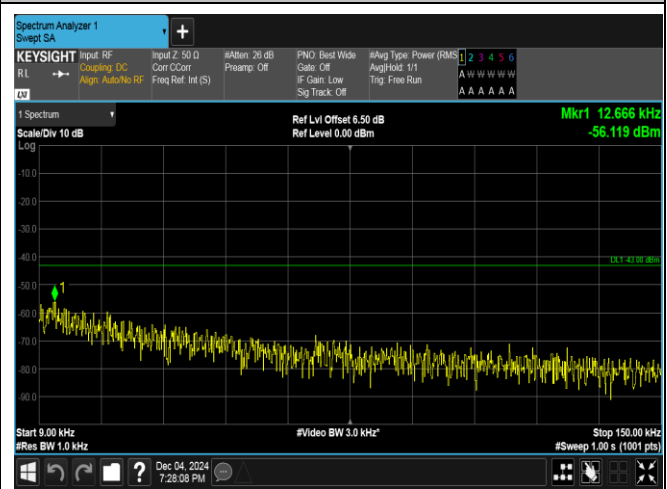

Band4_10MHz_16QAM_20000_50RB#0_30~1000_30~1000

Band4_10MHz_16QAM_20000_50RB#0_1000~3000_1000~3000

Band4_10MHz_16QAM_20000_50RB#0_3000~20000_3000~20000

Band4_10MHz_QPSK_20175_1RB#0_0.009~0.15_0.009~0.15

Band4_10MHz_QPSK_20175_1RB#0_0.15~30_0.15~30