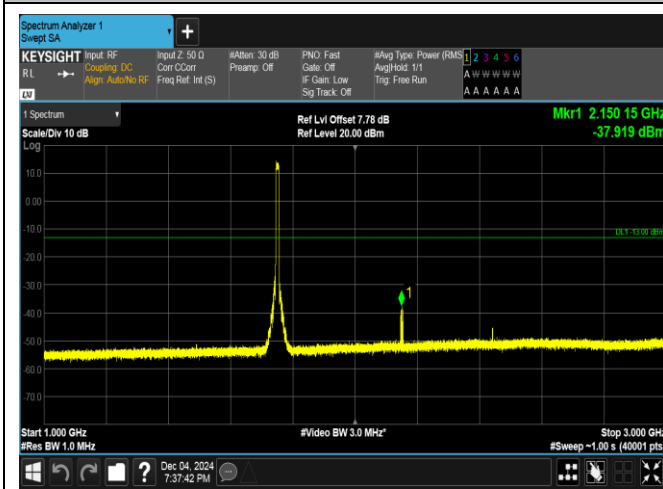

Band4_10MHz_QPSK_20350_50RB#0_0.15~30_0.15~30

Band4_10MHz_QPSK_20350_50RB#0_1000~3000_1000~3000