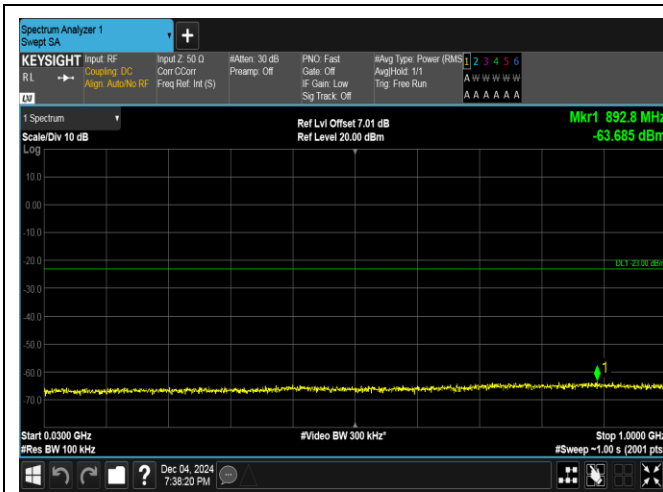

Band4_10MHz_QPSK_20350_50RB#0_30~1000_30~1000

Band4_10MHz_QPSK_20350_50RB#0_1000~3000_1000~3000

Band4_10MHz_QPSK_20350_50RB#0_3000~20000_3000~20000

Band4_10MHz_16QAM_20350_50RB#0_0.009~0.15_0.009~0.15

Band4_10MHz_16QAM_20350_50RB#0_0.15~30_0.15~30