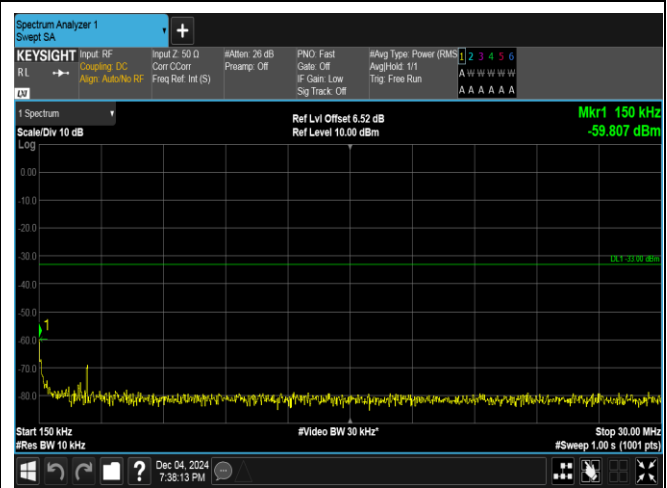

Band4_10MHz_QPSK_20350_50RB#0_30~1000_30~1000

Band4_10MHz_QPSK_20350_50RB#0_1000~3000_1000~3000

Band4_10MHz_QPSK_20350_50RB#0_3000~20000_3000~20000

Band4_10MHz_16QAM_20350_50RB#0_0.009~0.15_0.009~0.15

Band4_10MHz_16QAM_20350_50RB#0_0.15~30_0.15~30