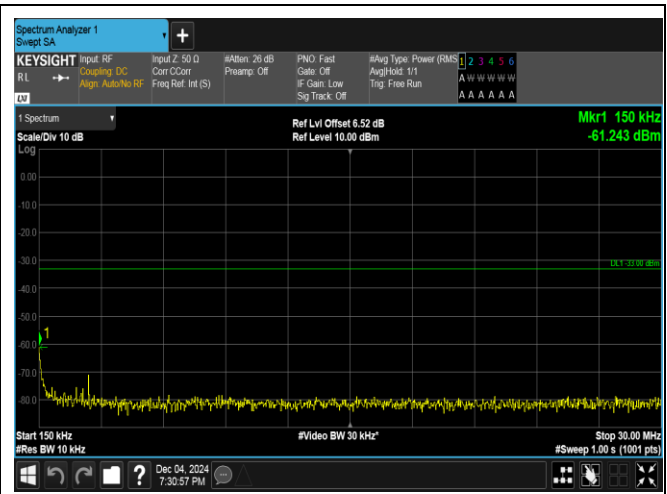

Band4_10MHz_QPSK_20175_1RB#49_30~1000_30~1000

Band4_10MHz_QPSK_20175_1RB#49_1000~3000_1000~3000

Band4_10MHz_QPSK_20175_1RB#49_3000~20000_3000~20000

Band4_10MHz_16QAM_20175_1RB#49_0.009~0.15_0.009~0.15

Band4_10MHz_16QAM_20175_1RB#49_0.15~30_0.15~30