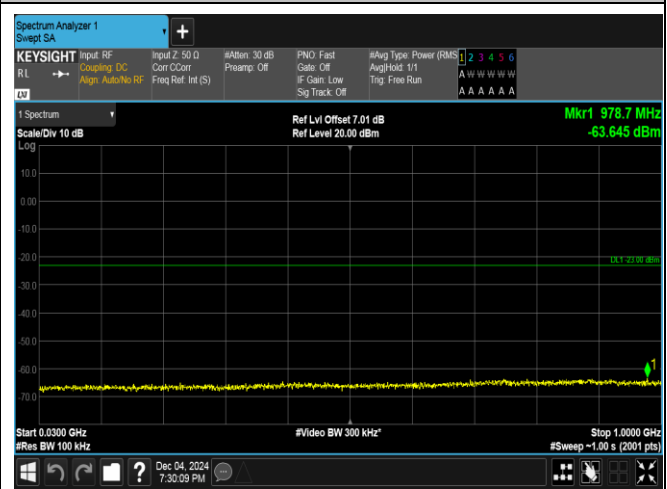

Band4_10MHz_16QAM_20175_1RB#0_30~1000_30~1000

Band4_10MHz_16QAM_20175_1RB#0_1000~3000_1000~3000

Band4_10MHz_16QAM_20175_1RB#0_3000~20000_3000~20000

Band4_10MHz_QPSK_20175_1RB#49_0.009~0.15_0.009~0.15

Band4_10MHz_QPSK_20175_1RB#49_0.15~30_0.15~30