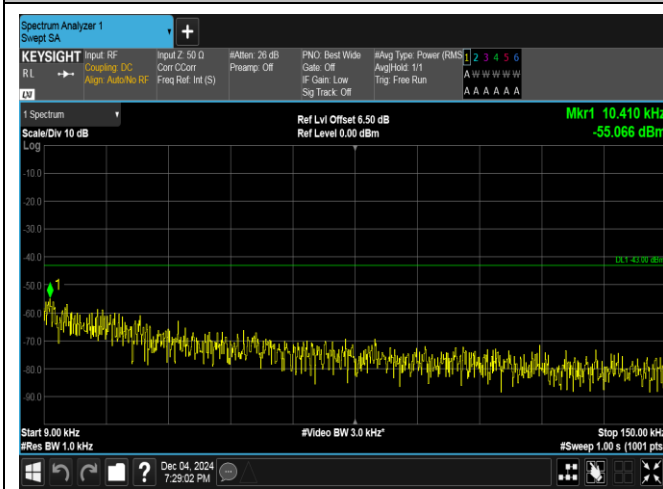

Band4_10MHz_QPSK_20175_1RB#0_1000~3000_1000~3000

Band4_10MHz_16QAM_20175_1RB#0_0.009~0.15_0.009~0.15