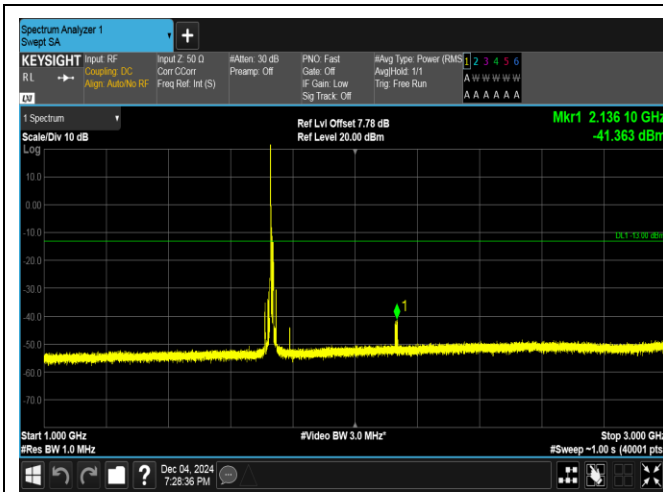

Band4_10MHz_QPSK_20175_1RB#0_0.15~30_0.15~30

Band4_10MHz_QPSK_20175_1RB#0_1000~3000_1000~3000