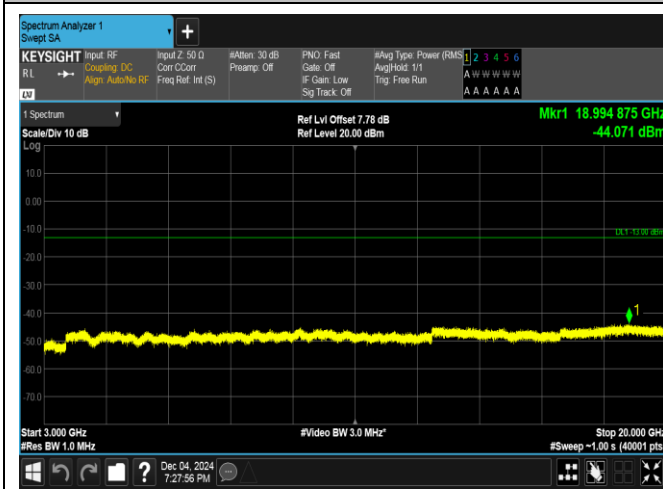

Band4_10MHz_16QAM_20000_50RB#0_30~1000_30~1000

Band4_10MHz_16QAM_20000_50RB#0_1000~3000_1000~3000

Band4_10MHz_16QAM_20000_50RB#0_3000~20000_3000~20000

Band4_10MHz_QPSK_20175_1RB#0_0.009~0.15_0.009~0.15

Band4_10MHz_QPSK_20175_1RB#0_0.15~30_0.15~30