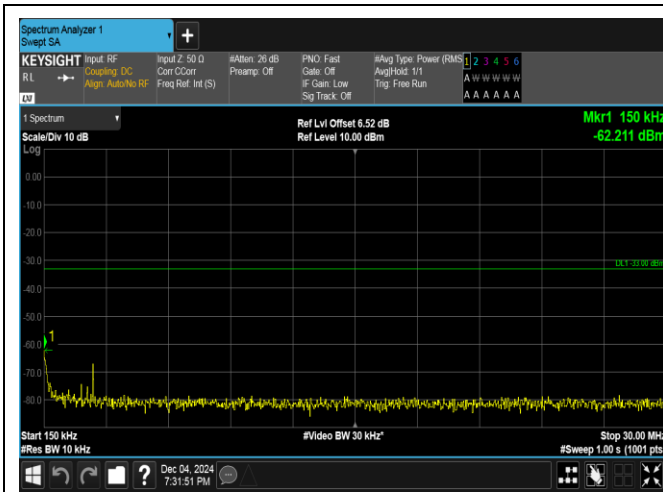

Band4_10MHz_16QAM_20175_1RB#49_30~1000_30~1000

Band4_10MHz_16QAM_20175_1RB#49_1000~3000_1000~3000

Band4_10MHz_16QAM_20175_1RB#49_3000~20000_3000~20000

Band4_10MHz_QPSK_20175_50RB#0_0.009~0.15_0.009~0.15

Band4_10MHz_QPSK_20175_50RB#0_0.15~30_0.15~30