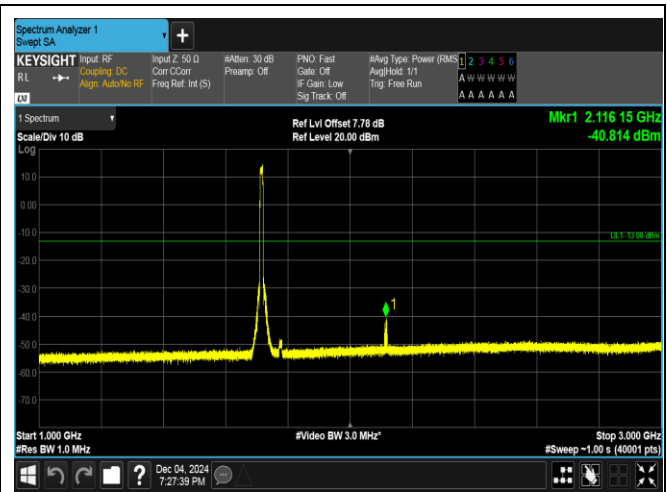

Band4_10MHz_16QAM_20000_50RB#0_30~1000_30~1000

Band4_10MHz_16QAM_20000_50RB#0_1000~3000_1000~3000

Band4_10MHz_16QAM_20000_50RB#0_3000~20000_3000~20000

Band4_10MHz_QPSK_20175_1RB#0_0.009~0.15_0.009~0.15

Band4_10MHz_QPSK_20175_1RB#0_0.15~30_0.15~30