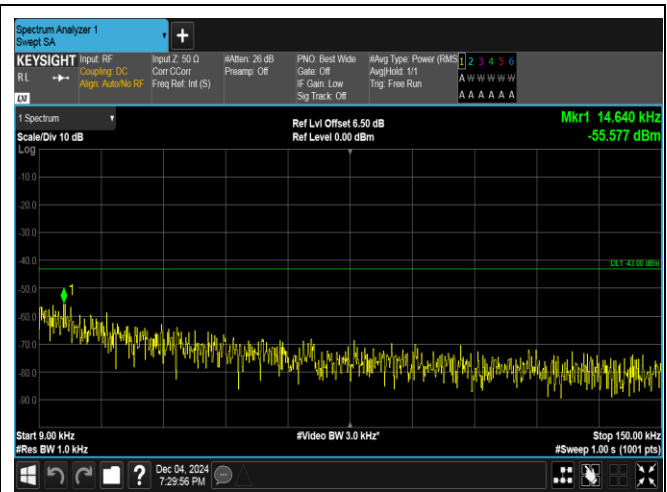

Band4_10MHz_16QAM_20175_1RB#0_1000~3000_1000~3000

Band4_10MHz_QPSK_20175_1RB#49_0.009~0.15_0.009~0.15