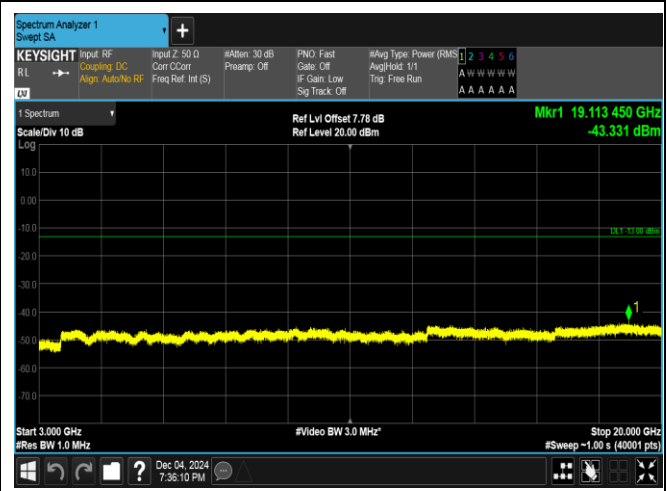

Band4_10MHz_QPSK_20350_1RB#49_30~1000_30~1000

Band4_10MHz_QPSK_20350_1RB#49_3000~20000_3000~20000