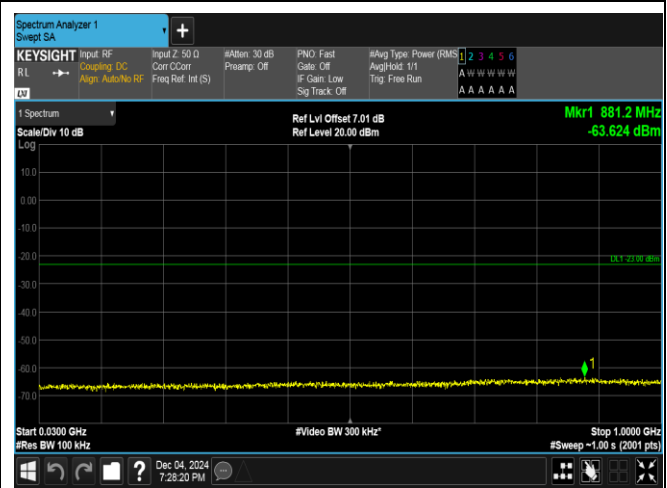

Band4_10MHz_16QAM_20000_50RB#0_30~1000_30~1000

Band4_10MHz_16QAM_20000_50RB#0_1000~3000_1000~3000

Band4_10MHz_16QAM_20000_50RB#0_3000~20000_3000~20000

Band4_10MHz_QPSK_20175_1RB#0_0.009~0.15_0.009~0.15

Band4_10MHz_QPSK_20175_1RB#0_0.15~30_0.15~30