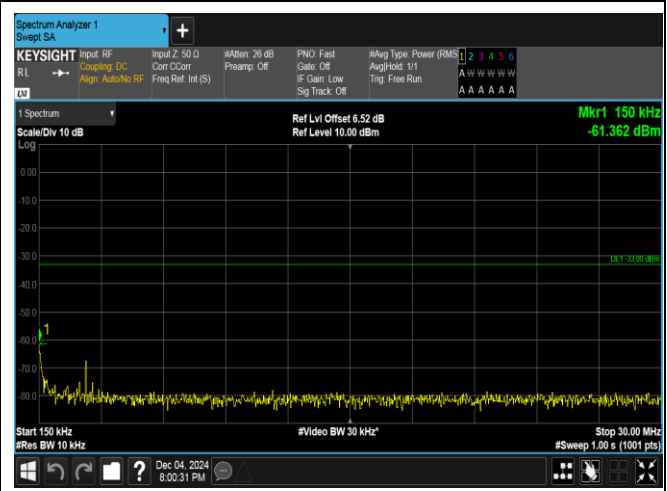

Band4_10MHz_16QAM_20350_50RB#0_30~1000_30~1000

Band4_10MHz_16QAM_20350_50RB#0_1000~3000_1000~3000

Band4_10MHz_16QAM_20350_50RB#0_3000~20000_3000~20000

Band4_5MHz_16QAM_19975_1RB#0_3000~20000_3000~20000

Band4_5MHz_QPSK_19975_1RB#24_0.009~0.15_0.009~0.15