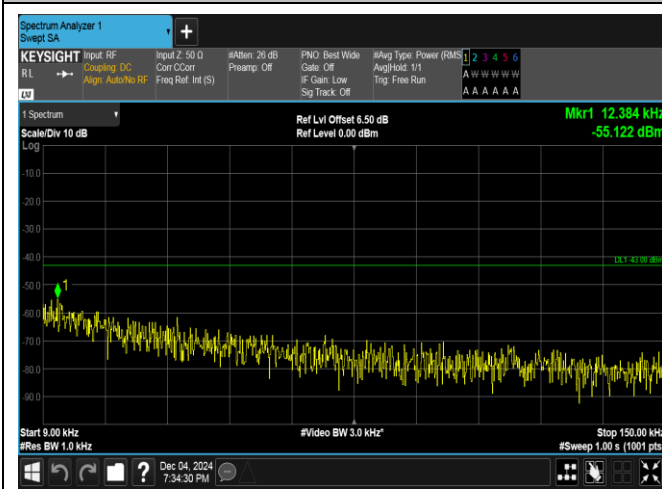

Band4_10MHz_QPSK_20350_1RB#0_1000~3000_1000~3000

Band4_10MHz_16QAM_20350_1RB#0_0.009~0.15_0.009~0.15