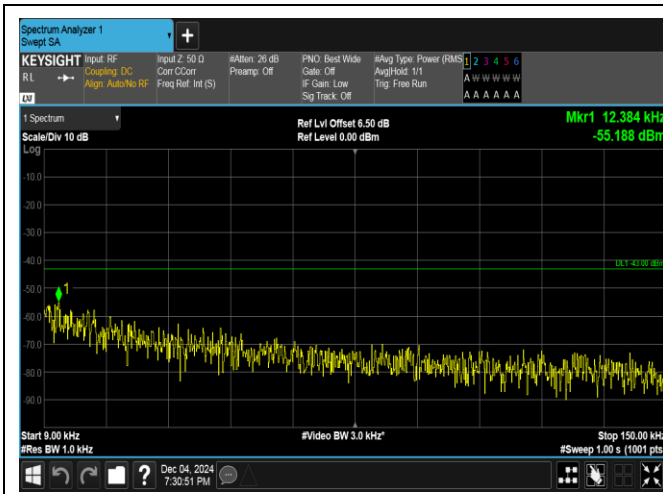

Band4_10MHz_QPSK_20175_1RB#49_1000~3000_1000~3000

Band4_10MHz_16QAM_20175_1RB#49_0.009~0.15_0.009~0.15