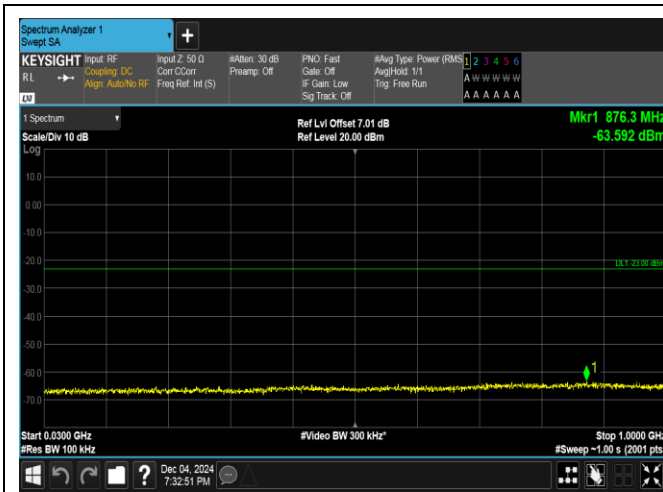

Band4_10MHz_QPSK_20175_50RB#0_30~1000_30~1000

Band4_10MHz_QPSK_20175_50RB#0_1000~3000_1000~3000

Band4_10MHz_QPSK_20175_50RB#0_3000~20000_3000~20000

Band4_10MHz_16QAM_20175_50RB#0_0.009~0.15_0.009~0.15

Band4_10MHz_16QAM_20175_50RB#0_0.15~30_0.15~30