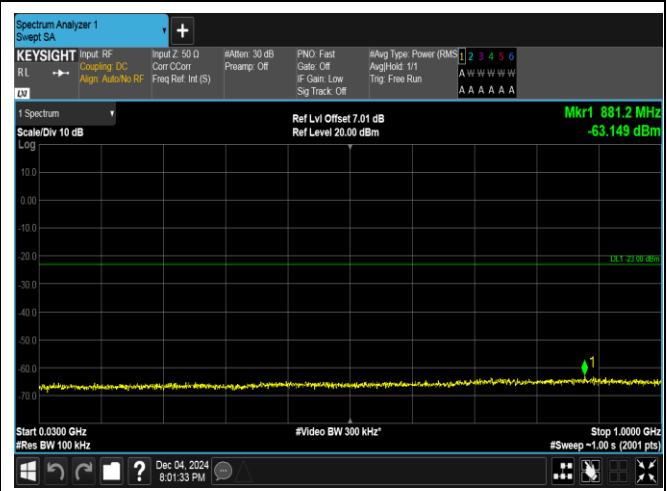

Band4_5MHz_16QAM_19975_1RB#24_0.009~0.15_0.009~0.15

Band4_5MHz_16QAM_19975_1RB#24_30~1000_30~1000