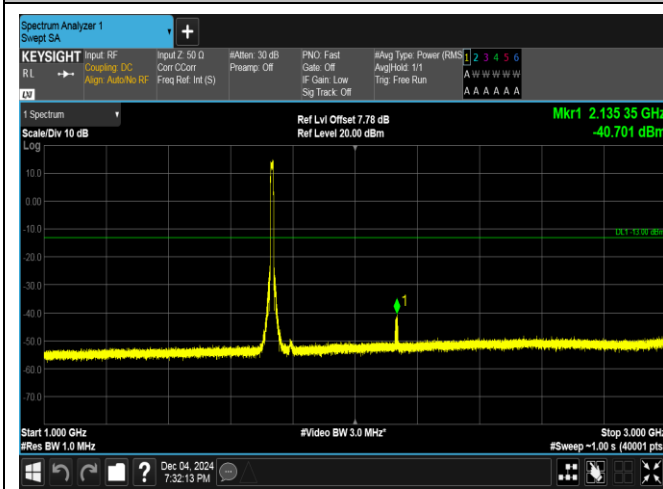

Band4_10MHz_QPSK_20175_50RB#0_0.15~30_0.15~30

Band4_10MHz_QPSK_20175_50RB#0_1000~3000_1000~3000