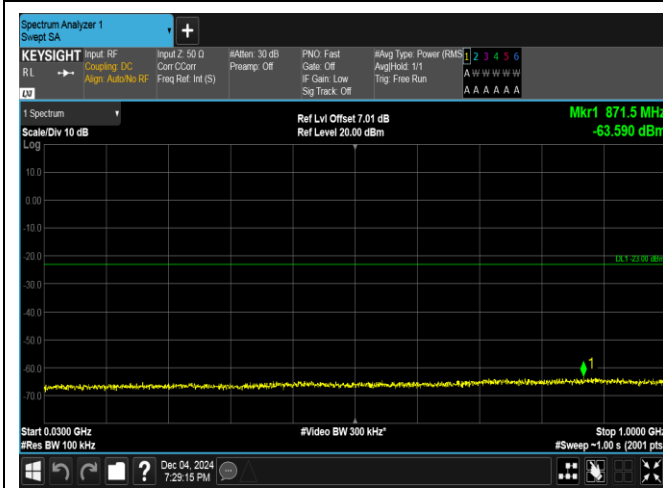

Band4_10MHz_QPSK_20175_1RB#0_30~1000_30~1000

Band4_10MHz_QPSK_20175_1RB#0_1000~3000_1000~3000

Band4_10MHz_QPSK_20175_1RB#0_3000~20000_3000~20000

Band4_10MHz_16QAM_20175_1RB#0_0.009~0.15_0.009~0.15

Band4_10MHz_16QAM_20175_1RB#0_0.15~30_0.15~30