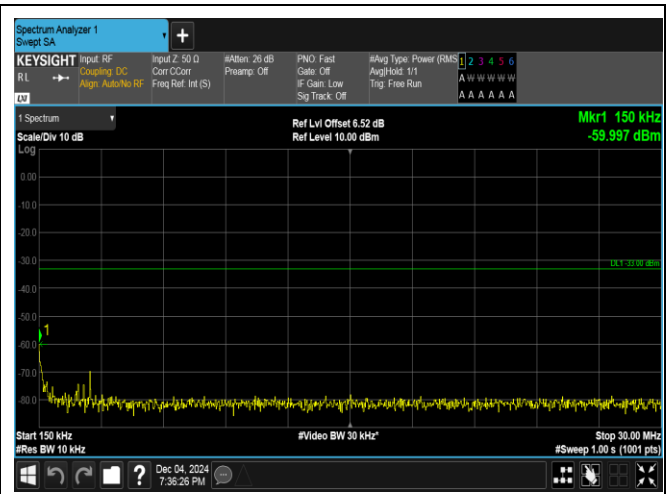

Band4_10MHz_QPSK_20350_1RB#49_30~1000_30~1000

Band4_10MHz_QPSK_20350_1RB#49_1000~3000_1000~3000

Band4_10MHz_QPSK_20350_1RB#49_3000~20000_3000~20000

Band4_10MHz_16QAM_20350_1RB#49_0.009~0.15_0.009~0.15

Band4_10MHz_16QAM_20350_1RB#49_0.15~30_0.15~30