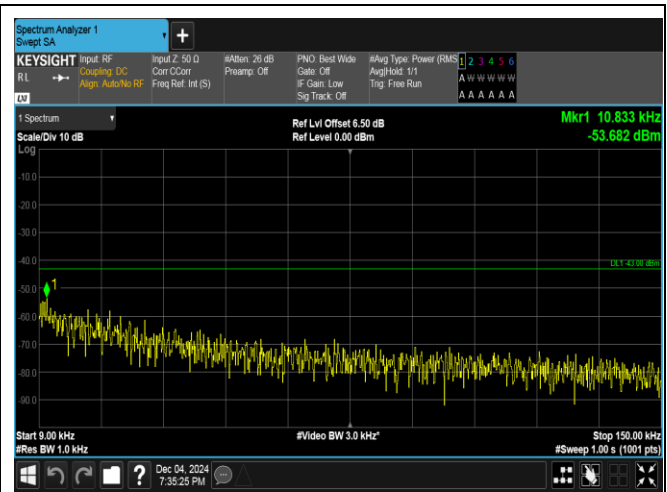

Band4_10MHz_16QAM_20350_1RB#0_1000~3000_1000~3000

Band4_10MHz_QPSK_20350_1RB#49_0.009~0.15_0.009~0.15