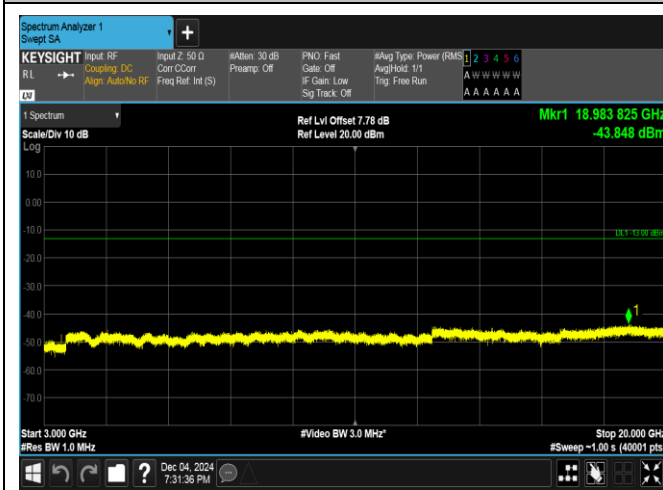

Band4_10MHz_16QAM_20175_1RB#49_30~1000_30~1000

Band4_10MHz_16QAM_20175_1RB#49_3000~20000_3000~20000