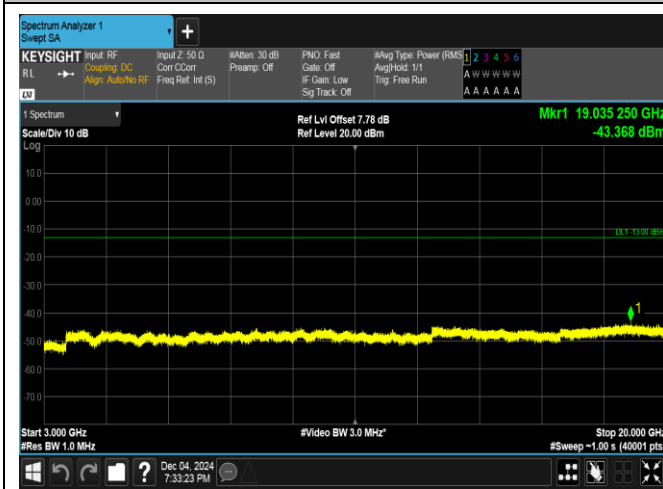

Band4_10MHz_16QAM_20175_50RB#0_30~1000_30~1000

Band4_10MHz_16QAM_20175_50RB#0_3000~20000_3000~20000