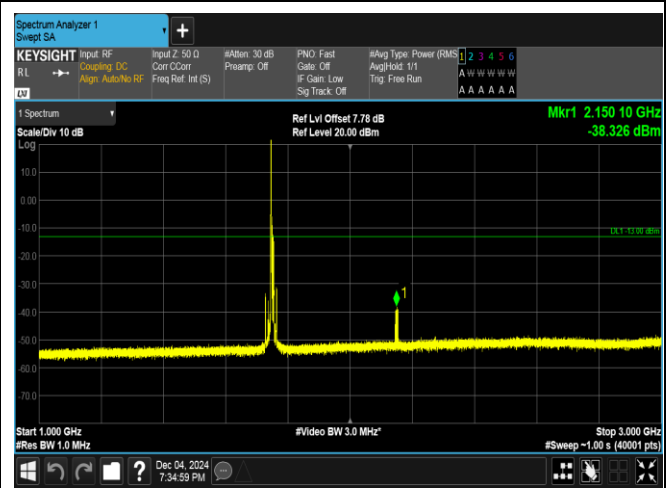

Band4_10MHz_16QAM_20350_1RB#0_0.15~30_0.15~30

Band4_10MHz_16QAM_20350_1RB#0_1000~3000_1000~3000