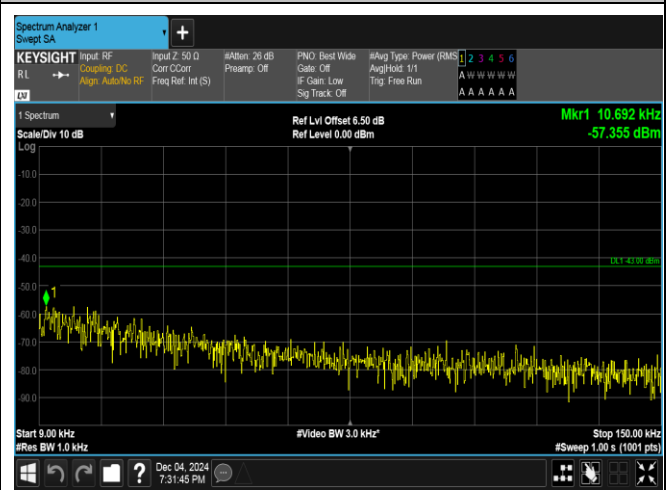

Band4_10MHz_16QAM_20175_1RB#49_1000~3000_1000~3000

Band4_10MHz_QPSK_20175_50RB#0_0.009~0.15_0.009~0.15