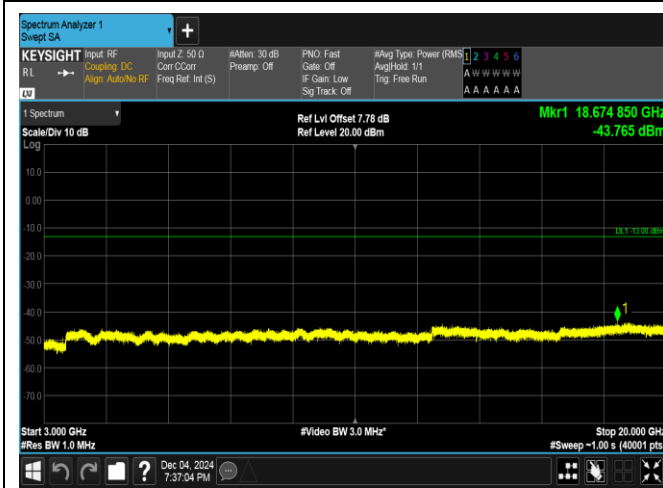

Band4_10MHz_16QAM_20350_1RB#49_30~1000_30~1000

Band4_10MHz_16QAM_20350_1RB#49_3000~20000_3000~20000