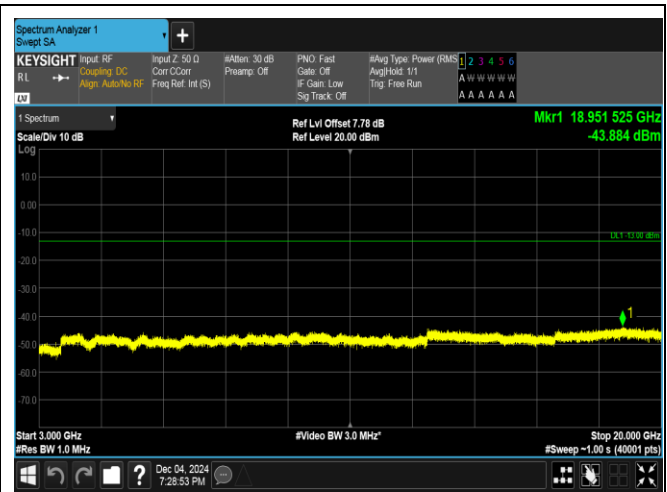

Band4_10MHz_QPSK_20175_1RB#0_30~1000_30~1000

Band4_10MHz_QPSK_20175_1RB#0_3000~20000_3000~20000