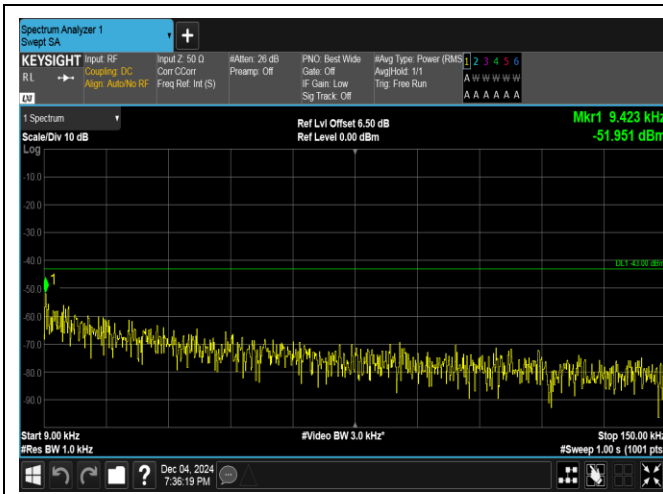

Band4_10MHz_QPSK_20350_1RB#49_1000~3000_1000~3000

Band4_10MHz_16QAM_20350_1RB#49_0.009~0.15_0.009~0.15