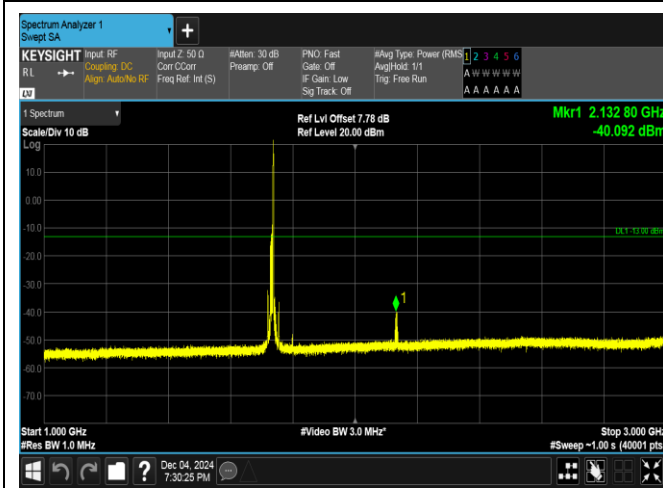

Band4_10MHz_QPSK_20175_1RB#49_0.15~30_0.15~30

Band4_10MHz_QPSK_20175_1RB#49_1000~3000_1000~3000