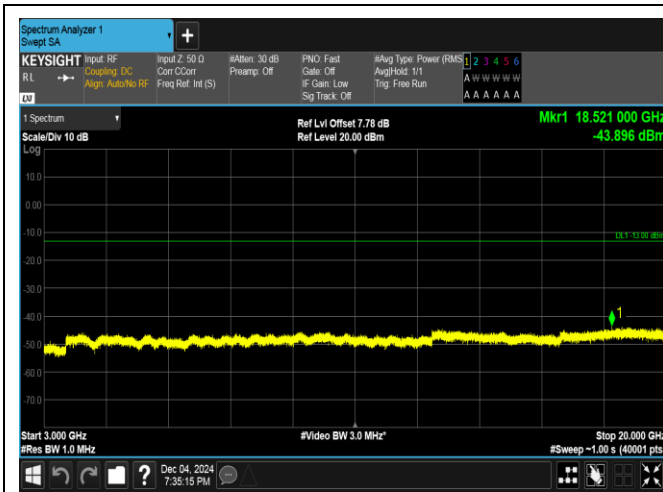

Band4_10MHz_16QAM_20350_1RB#0_30~1000_30~1000

Band4_10MHz_16QAM_20350_1RB#0_3000~20000_3000~20000