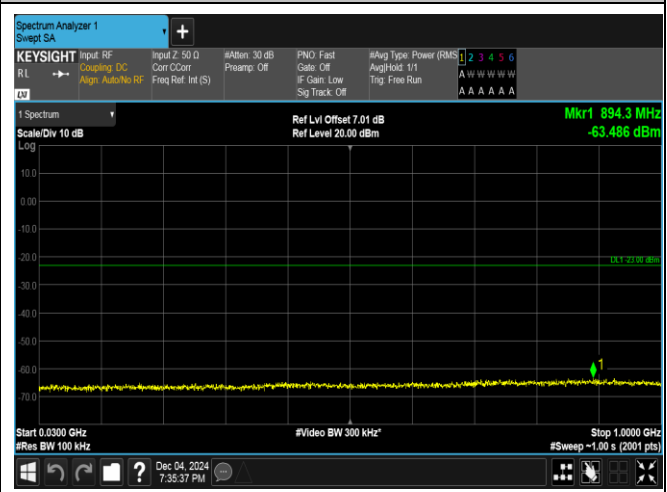

Band4_10MHz_16QAM_20350_1RB#0_30~1000_30~1000

Band4_10MHz_16QAM_20350_1RB#0_1000~3000_1000~3000

Band4_10MHz_16QAM_20350_1RB#0_3000~20000_3000~20000

Band4_10MHz_QPSK_20350_1RB#49_0.009~0.15_0.009~0.15

Band4_10MHz_QPSK_20350_1RB#49_0.15~30_0.15~30