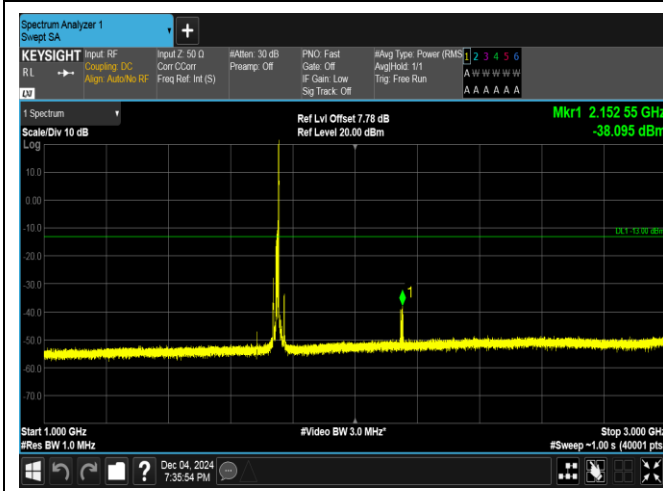

Band4_10MHz_QPSK_20350_1RB#49_0.15~30_0.15~30

Band4_10MHz_QPSK_20350_1RB#49_1000~3000_1000~3000