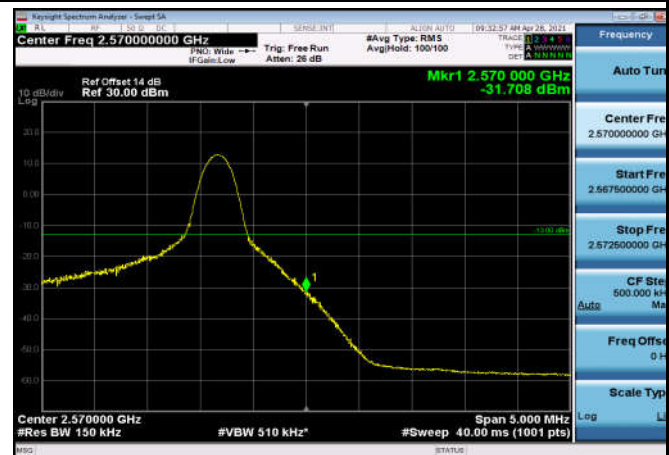

HighRange_FDD07_15MHz_2562.5_OneRB
_high_Q16