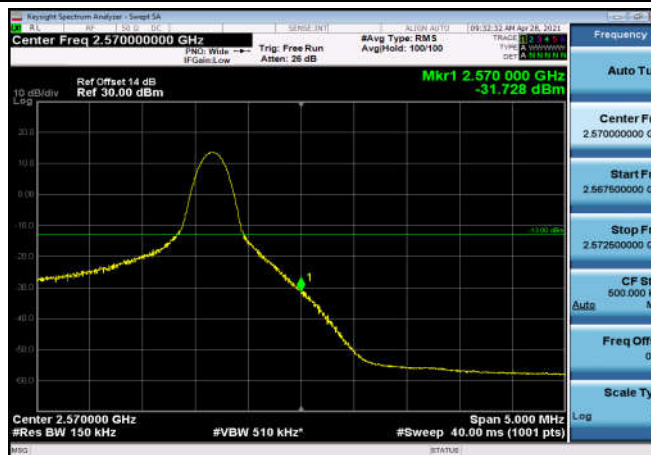

HighRange_FDD07_15MHz_2562.5_OneRB
_high_QPSK