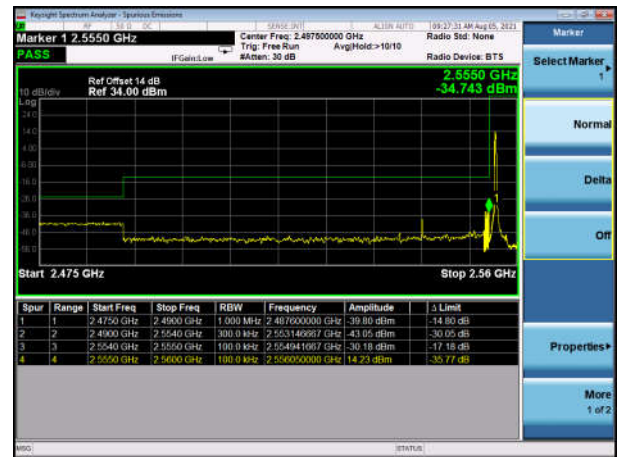

LowRange_TDD41_15MHz_2562.5_OneRB_low_Q16

LowRange_TDD41_15MHz_2562.5_fullRB
_LowQPSK

LowRange_TDD41_15MHz_2562.5_fullRB
_LowQ16

LowRange_TDD41_20MHz_2565_OneRB
_low_QPSK

LowRange_TDD41_20MHz_2565_OneRB
_low_Q16