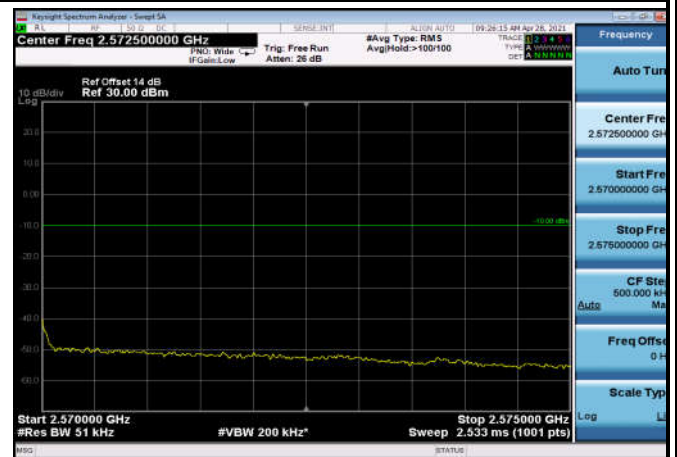

FDD07_5MHz_2567.5_QPSK_fullIRB_ExtraBa
nds_Range_2570~2575