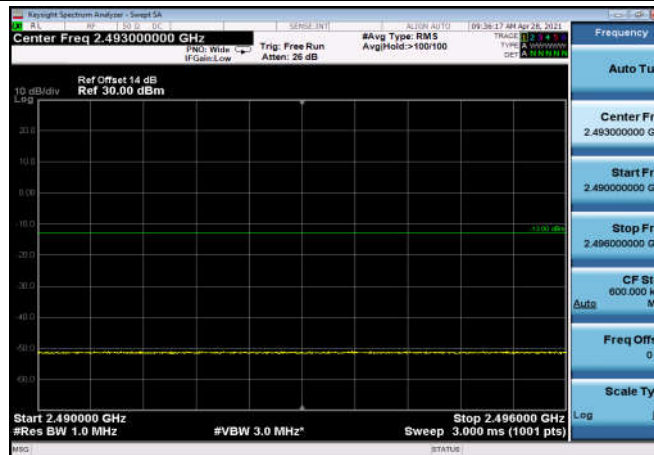

HighRange_FDD07_15MHz_2562.5_fullRB
_High_QPSK

HighRange_FDD07_15MHz_2562.5_fullIRB_High_Q16

FDD07_15MHz_2562.5_QPSK_fullIRB_ExtraBands_Range_2475~2490

FDD07_15MHz_2562.5_QPSK_fullIRB_ExtraBands_Range_2490~2496