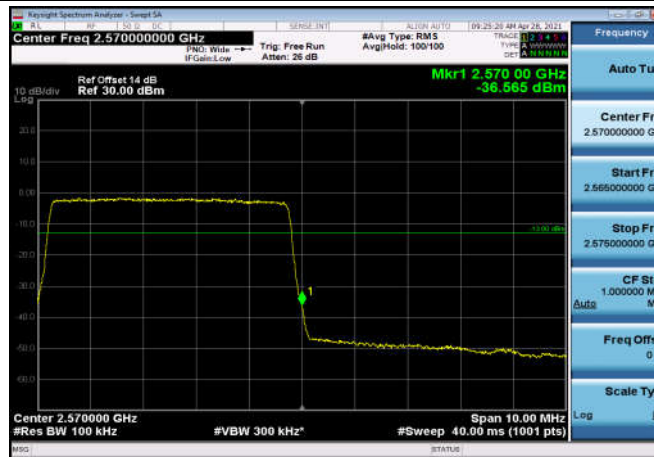

HighRange_FDD07_5MHz_2567.5_fullIRB
_High_Q16