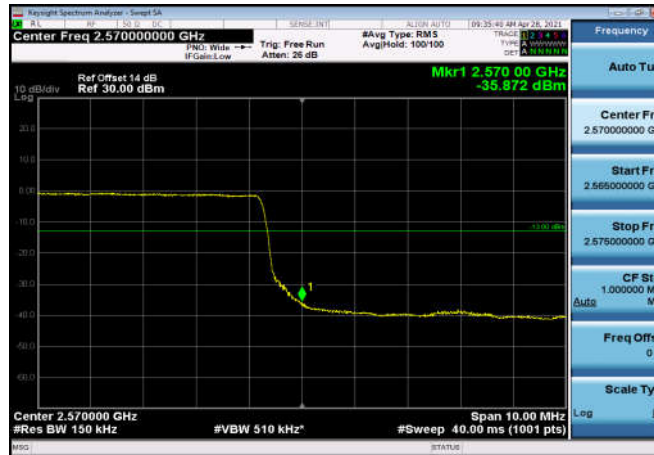

HighRange_FDD07_15MHz_2562.5_fullIRB_High_Q16