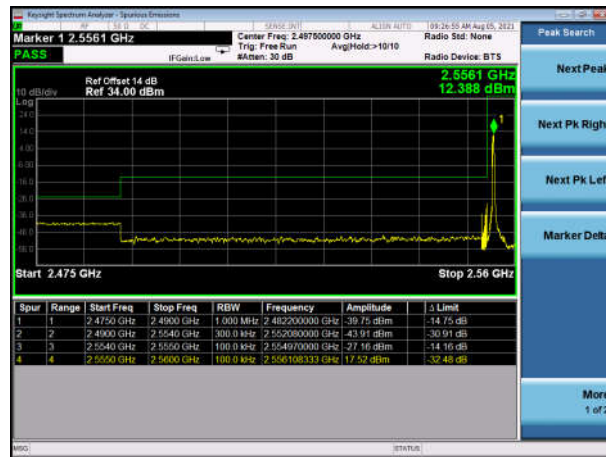

LowRange_TDD41_15MHz_2562.5_OneRB_low_Q16

LowRange_TDD41_15MHz_2562.5_fullRB
_LowQPSK

LowRange_TDD41_15MHz_2562.5_fullRB
_LowQ16

LowRange_TDD41_20MHz_2565_OneRB
_low_QPSK

LowRange_TDD41_20MHz_2565_OneRB
_low_Q16