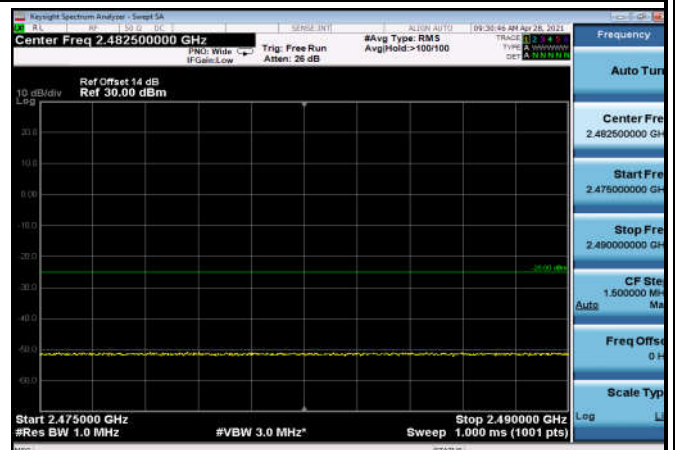

FDD07_10MHz_2565_QPSK_fullIRB_ExtraBan
ds_Range_2475~2490