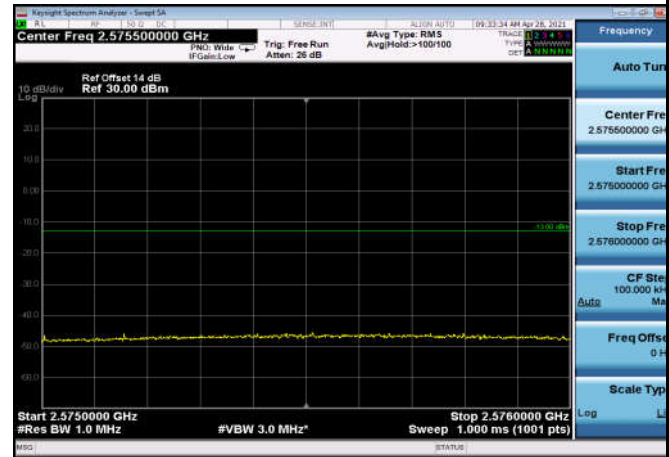

FDD07_15MHz_2562.5_Q16_OneRB_high
_ExtraBands_Range_2575~2576