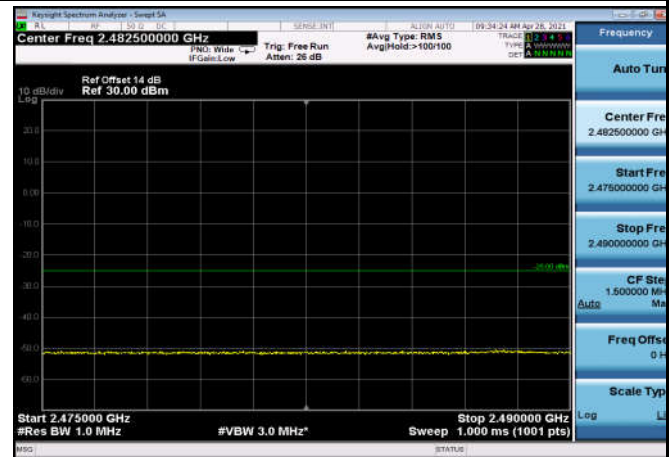

FDD07_15MHz_2562.5_QPSK_OneRB_low
_ExtraBands_Range_2475~2490