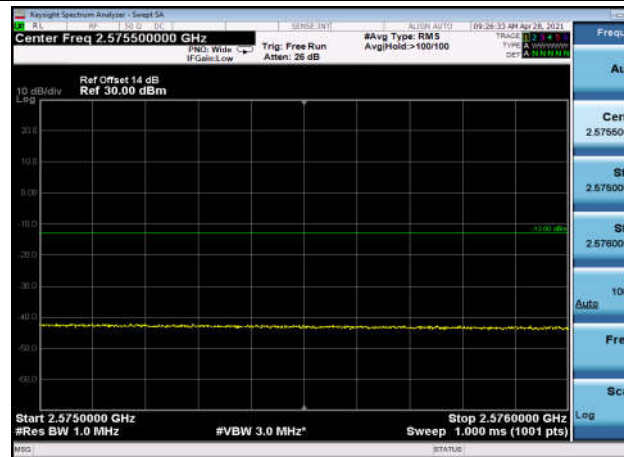

FDD07_5MHz_2567.5_QPSK_fullIRB_ExtraBands_Range_2575~2576