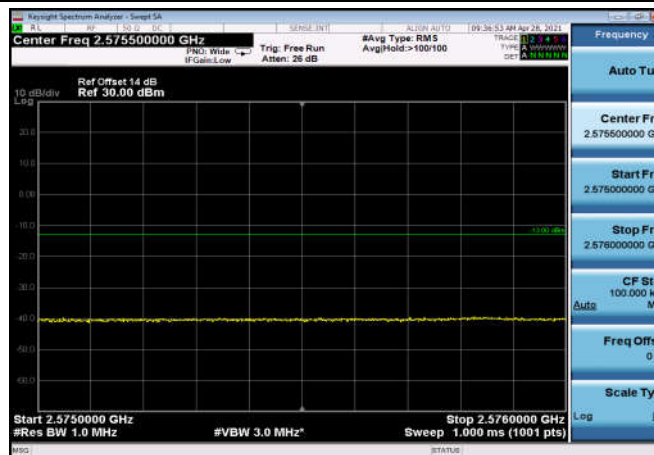

FDD07_15MHz_2562.5_QPSK_fullIRB_ExtraBands_Range_2575~2576