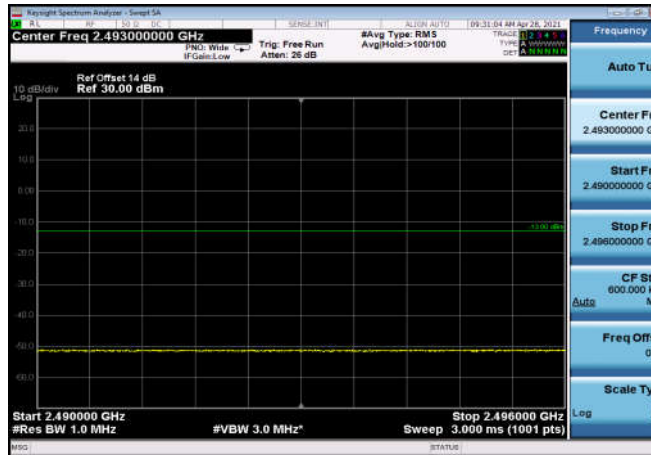

FDD07_10MHz_2565_QPSK_fullIRB_ExtraBan
ds_Range_2490~2496