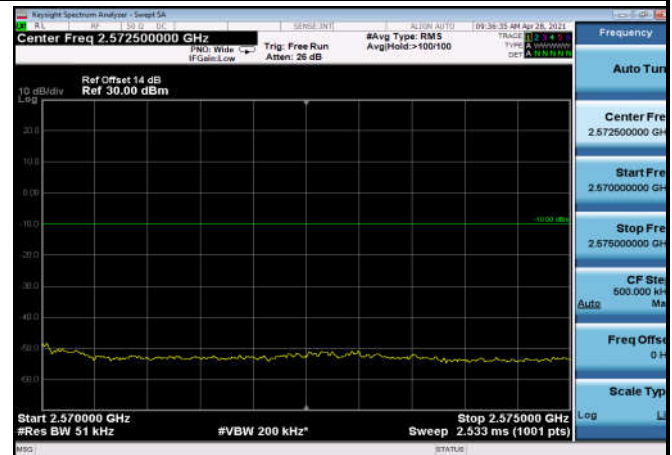

FDD07_15MHz_2562.5_QPSK_fullIRB_ExtraBands_Range_2570~2575