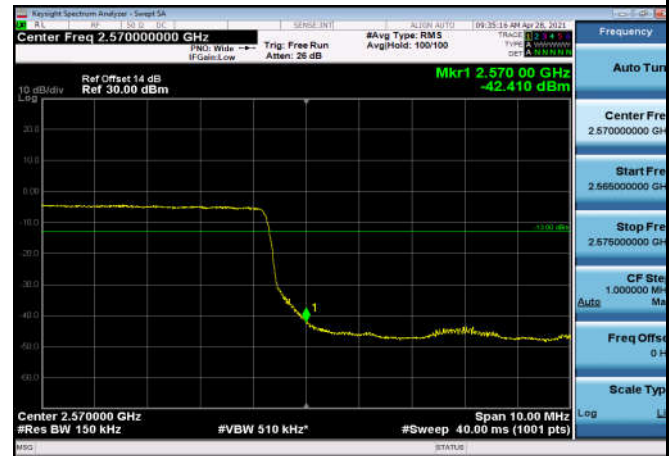

HighRange_FDD07_15MHz_2562.5_fullRB
_High_QPSK