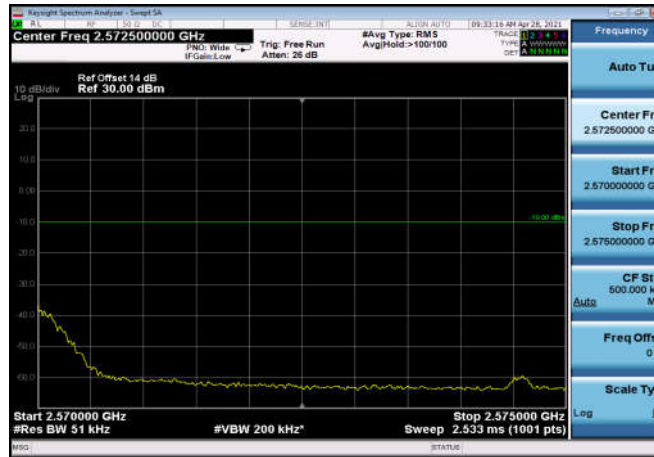

FDD07_10MHz_2565_QPSK_fullIRB_ExtraBan
ds_Range_2576~2595

HighRange_FDD07_15MHz_2562.5_OneRB
_high_QPSK

HighRange_FDD07_15MHz_2562.5_OneRB
_high_Q16

FDD07_15MHz_2562.5_Q16_OneRB_high
_ExtraBands_Range_2570~2575