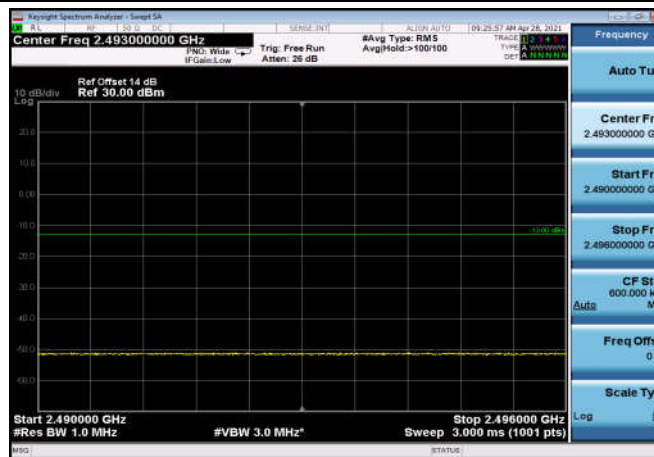

HighRange_FDD07_5MHz_2567.5_fullIRB
_High_QPSK

HighRange_FDD07_5MHz_2567.5_fullIRB
_High_Q16

FDD07_5MHz_2567.5_QPSK_fullIRB_ExtraBa
nds_Range_2475~2490

FDD07_5MHz_2567.5_QPSK_fullIRB_ExtraBa
nds_Range_2490~2496