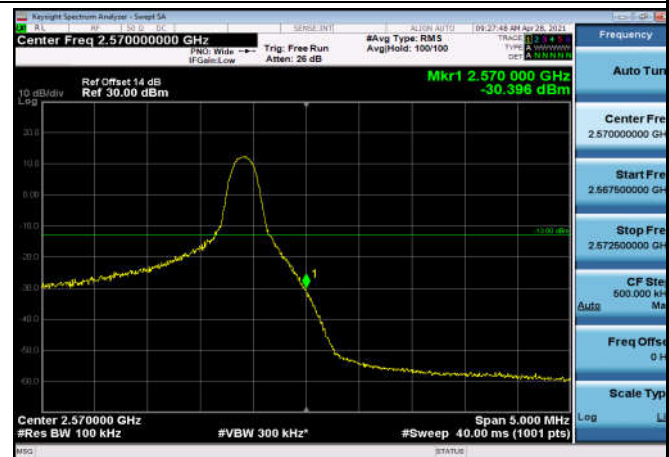

HighRange_FDD07_10MHz_2565_OneRB_high_Q16