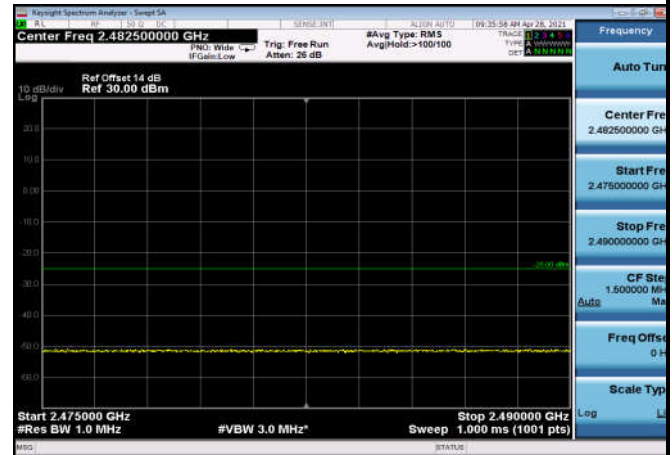

HighRange_FDD07_15MHz_2562.5_fullRB
_High_QPSK

HighRange_FDD07_15MHz_2562.5_fullIRB_High_Q16

FDD07_15MHz_2562.5_QPSK_fullIRB_ExtraBands_Range_2475~2490

FDD07_15MHz_2562.5_QPSK_fullIRB_ExtraBands_Range_2490~2496