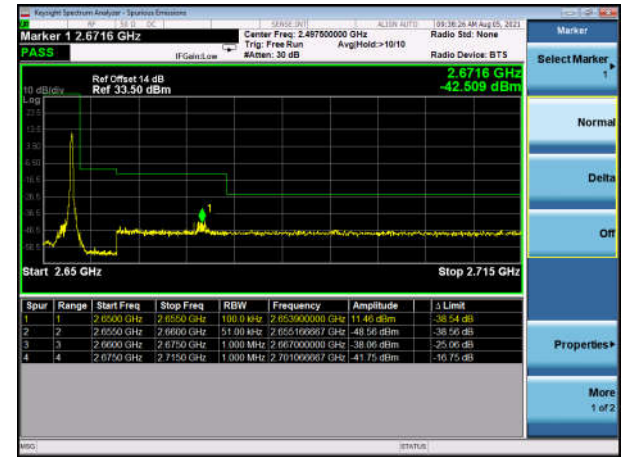

HighRange_TDD41_20MHz_2645_OneRB_high_Q16