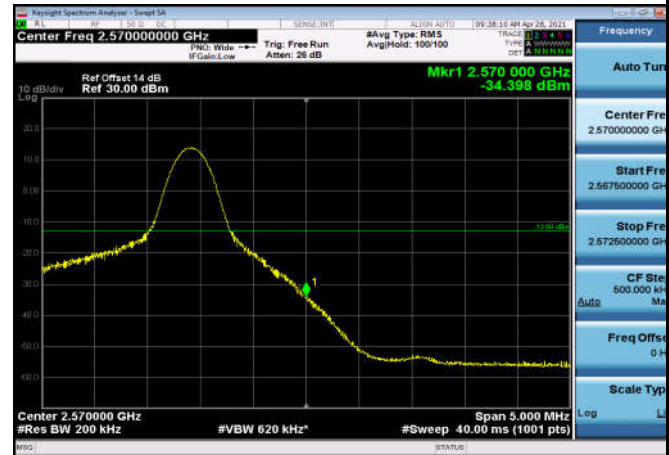

HighRange_FDD07_20MHz_2560_OneRB_high_Q16