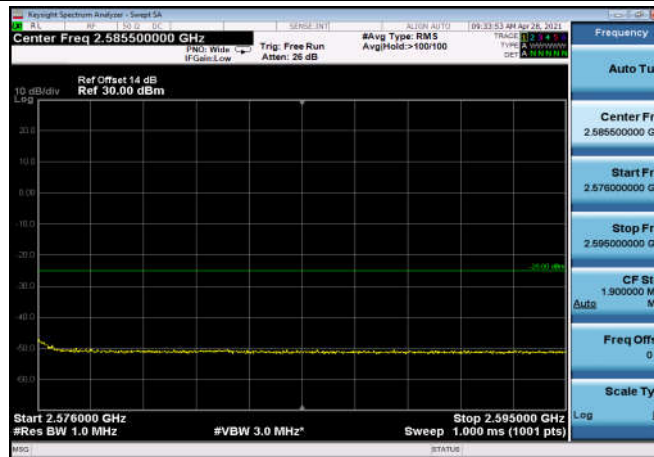

FDD07_15MHz_2562.5_Q16_OneRB_high
_ExtraBands_Range_2576~2595