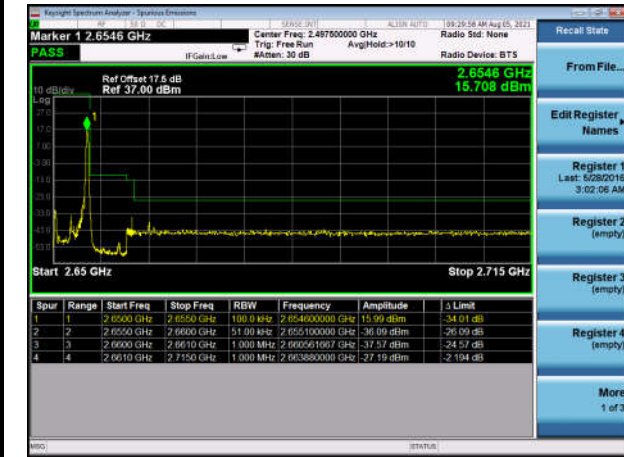

LowRange_TDD41_20MHz_2565_fullRB
_LowQPSK

LowRange_TDD41_20MHz_2565_fullRB
_LowQ16

HighRange_TDD41_5MHz_2652.5_OneRB_high_QPSK

HighRange_TDD41_5MHz_2652.5_OneRB_high_Q16

HighRange_TDD41_5MHz_2652.5_fullIRB_HighQPSK