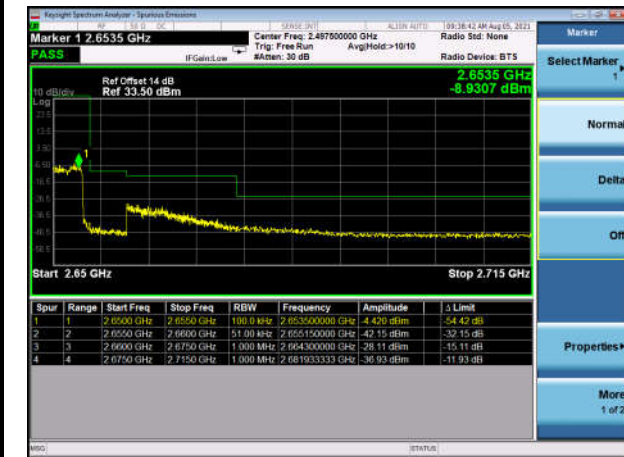

HighRange_TDD41_20MHz_2645_fullIRB_HighQPSK