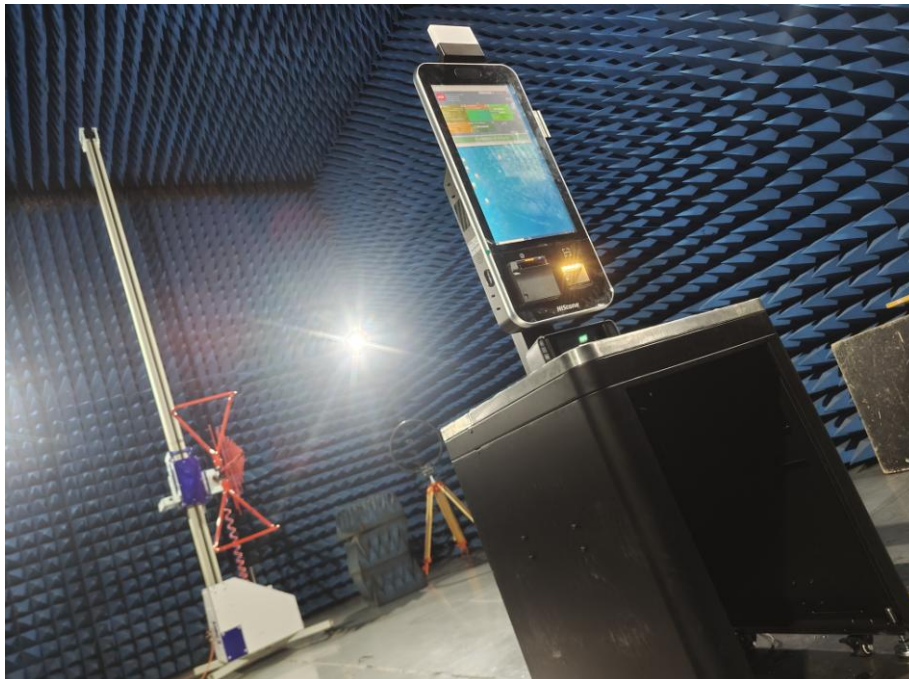

CE TEST SETUP (HS330U)

RE TEST SETUP (HS330U)

RE TEST SETUP (HS330U)

CE TEST SETUP (HS330U+Scanner Base)

RE TEST SETUP (HS330U+Scanner Base)

RE TEST SETUP (HS330U+Scanner Base)

CE TEST SETUP HS330U+Paypod Base(without cash module)

RE TEST SETUP HS330U+Paypod Base(without cash module)

Model No.: HS330U

RE TEST SETUP HS330U+Paypod Base(without cash module)

CE TEST SETUP HS330U+Paypod Base(with cash module)

RE TEST SETUP HS330U+Paypod Base(with cash module)

RE TEST SETUP HS330U+Paypod Base(with cash module)