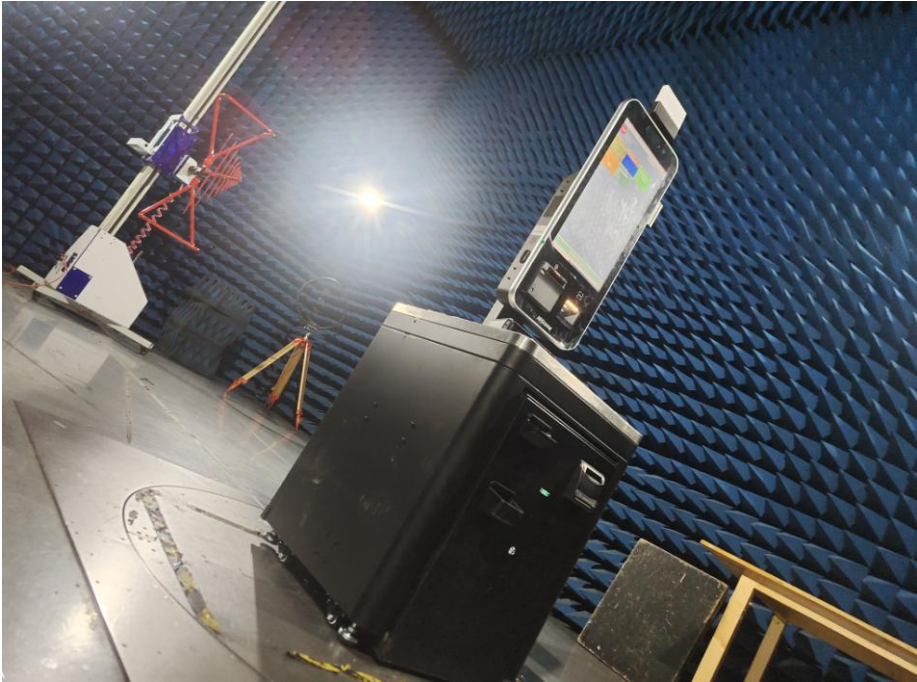

RE TEST SETUP HS330U+Paypod Base(without cash module)

Model No.: HS330U

RE TEST SETUP HS330U+Paypod Base(without cash module)

CE TEST SETUP HS330U+Paypod Base(with cash module)

RE TEST SETUP HS330U+Paypod Base(with cash module)

RE TEST SETUP HS330U+Paypod Base(with cash module)