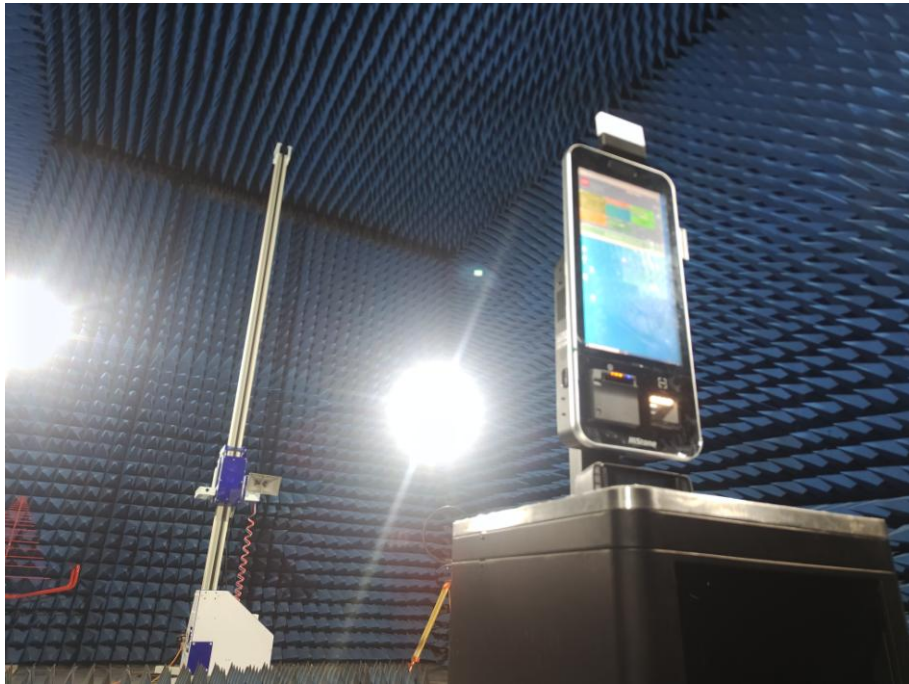

CE TEST SETUP (HS330U)

RE TEST SETUP (HS330U)

RE TEST SETUP (HS330U)

CE TEST SETUP (HS330U+Scanner Base)

RE TEST SETUP (HS330U+Scanner Base)

RE TEST SETUP (HS330U+Scanner Base)

CE TEST SETUP HS330U+Paypod Base(without cash module)

RE TEST SETUP HS330U+Paypod Base(without cash module)

Model No.: HS330U

RE TEST SETUP HS330U+Paypod Base(without cash module)

CE TEST SETUP HS330U+Paypod Base(with cash module)

RE TEST SETUP HS330U+Paypod Base(with cash module)

RE TEST SETUP HS330U+Paypod Base(with cash module)