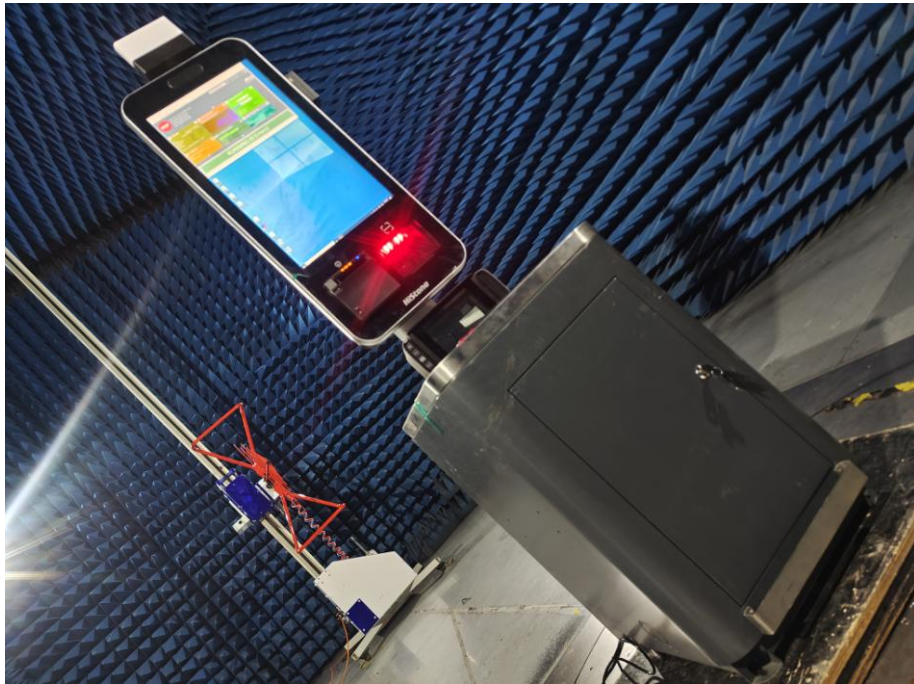

CE TEST SETUP (HS330U)

RE TEST SETUP (HS330U)

RE TEST SETUP (HS330U)

CE TEST SETUP (HS330U+Scanner Base)

RE TEST SETUP (HS330U+Scanner Base)

RE TEST SETUP (HS330U+Scanner Base)

CE TEST SETUP HS330U+Paypod Base(without cash module)

RE TEST SETUP HS330U+Paypod Base(without cash module)

Model No.: HS330U

RE TEST SETUP HS330U+Paypod Base(without cash module)

CE TEST SETUP HS330U+Paypod Base(with cash module)

RE TEST SETUP HS330U+Paypod Base(with cash module)

RE TEST SETUP HS330U+Paypod Base(with cash module)