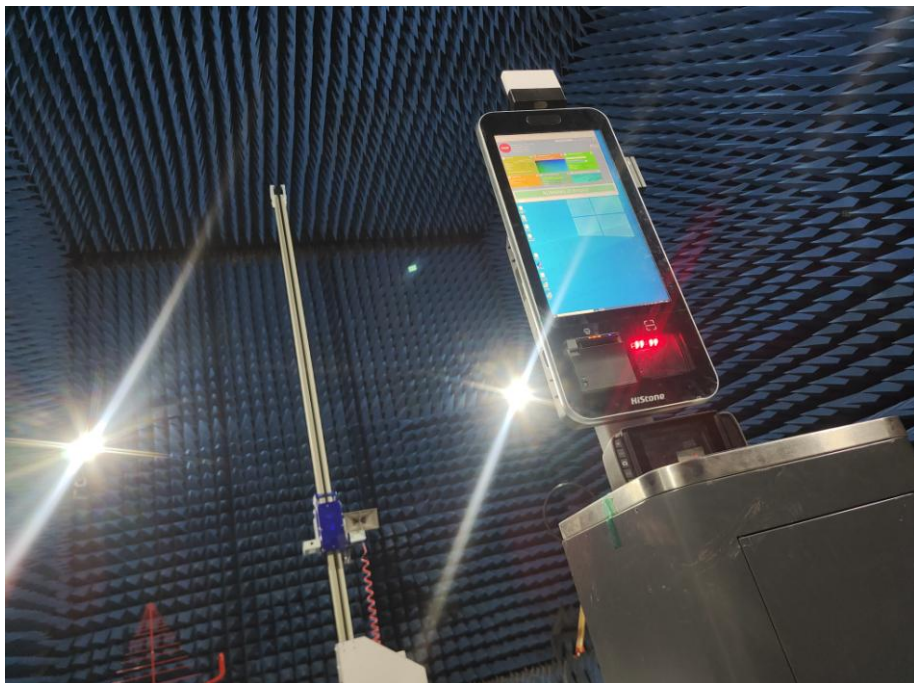

CE TEST SETUP (HS330U)

RE TEST SETUP (HS330U)

RE TEST SETUP (HS330U)

CE TEST SETUP (HS330U+Scanner Base)

RE TEST SETUP (HS330U+Scanner Base)

RE TEST SETUP (HS330U+Scanner Base)

CE TEST SETUP HS330U+Paypod Base(without cash module)

RE TEST SETUP HS330U+Paypod Base(without cash module)

Model No.: HS330U

RE TEST SETUP HS330U+Paypod Base(without cash module)

CE TEST SETUP HS330U+Paypod Base(with cash module)

RE TEST SETUP HS330U+Paypod Base(with cash module)

RE TEST SETUP HS330U+Paypod Base(with cash module)