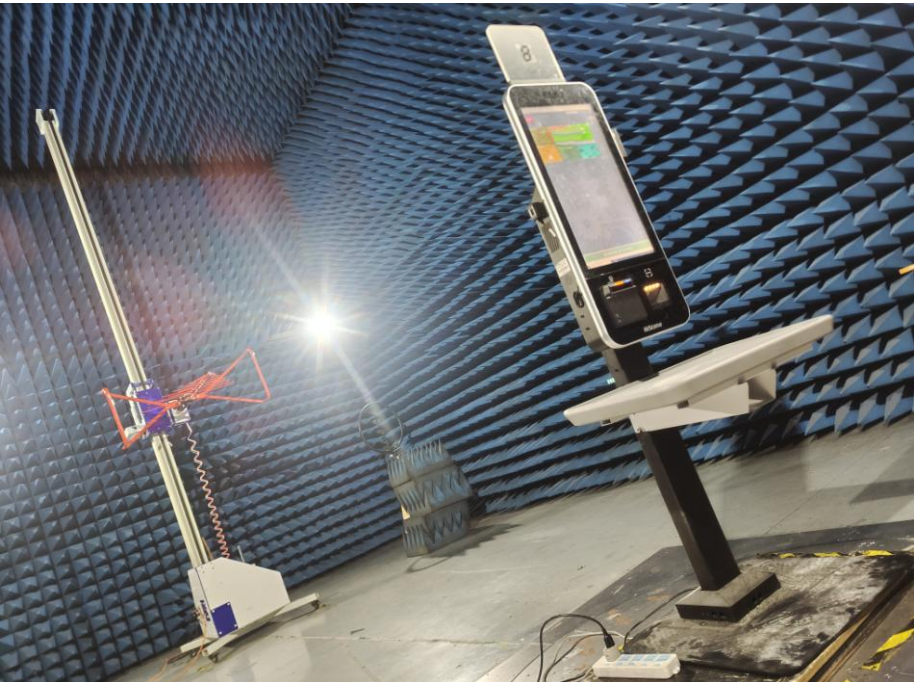

CE TEST SETUP (HS330U)

RE TEST SETUP (HS330U)

RE TEST SETUP (HS330U)

CE TEST SETUP (HS330U+Scanner Base)

RE TEST SETUP (HS330U+Scanner Base)

RE TEST SETUP (HS330U+Scanner Base)

CE TEST SETUP HS330U+Paypod Base(without cash module)

RE TEST SETUP HS330U+Paypod Base(without cash module)

Model No.: HS330U

RE TEST SETUP HS330U+Paypod Base(without cash module)

CE TEST SETUP HS330U+Paypod Base(with cash module)

RE TEST SETUP HS330U+Paypod Base(with cash module)

RE TEST SETUP HS330U+Paypod Base(with cash module)