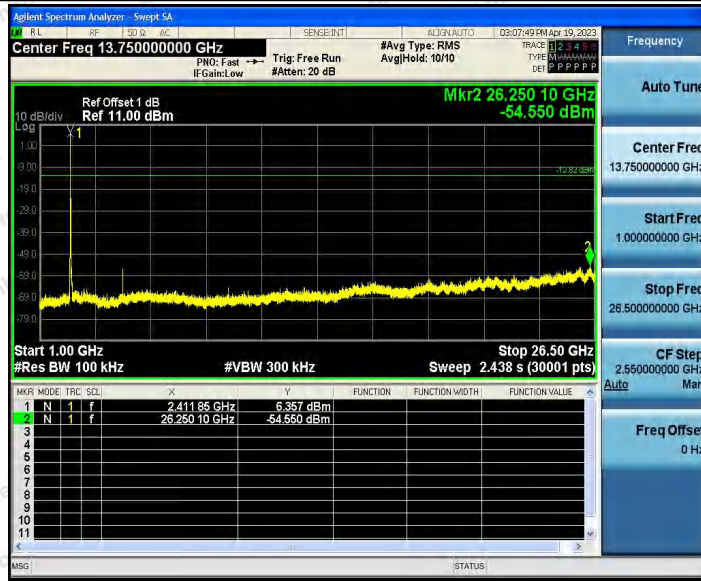

11B_Ant2_2412_0~Reference