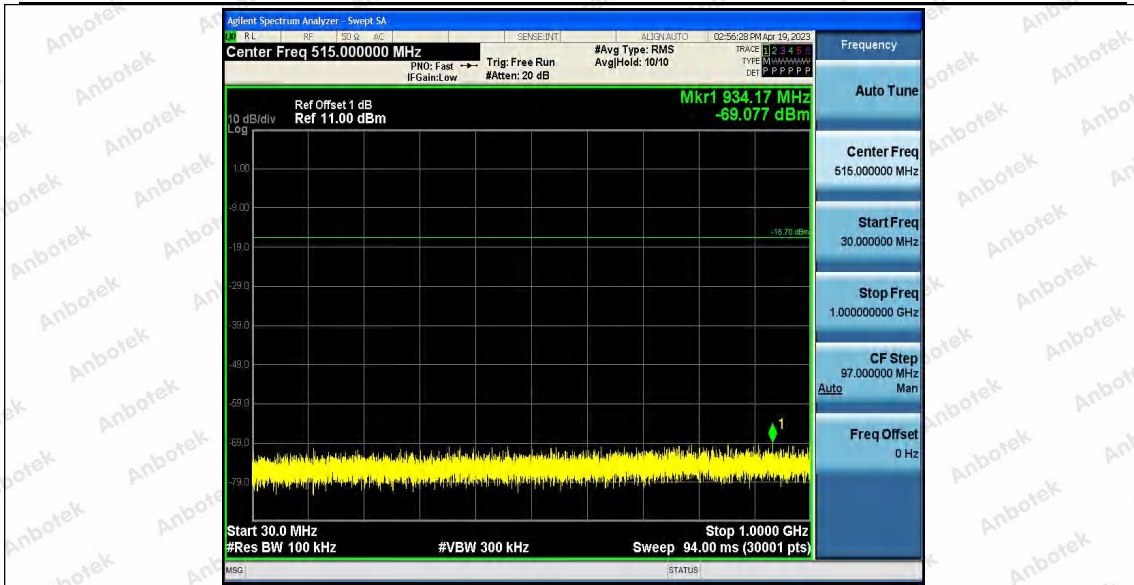

11G_Ant2_2412_1000~26500