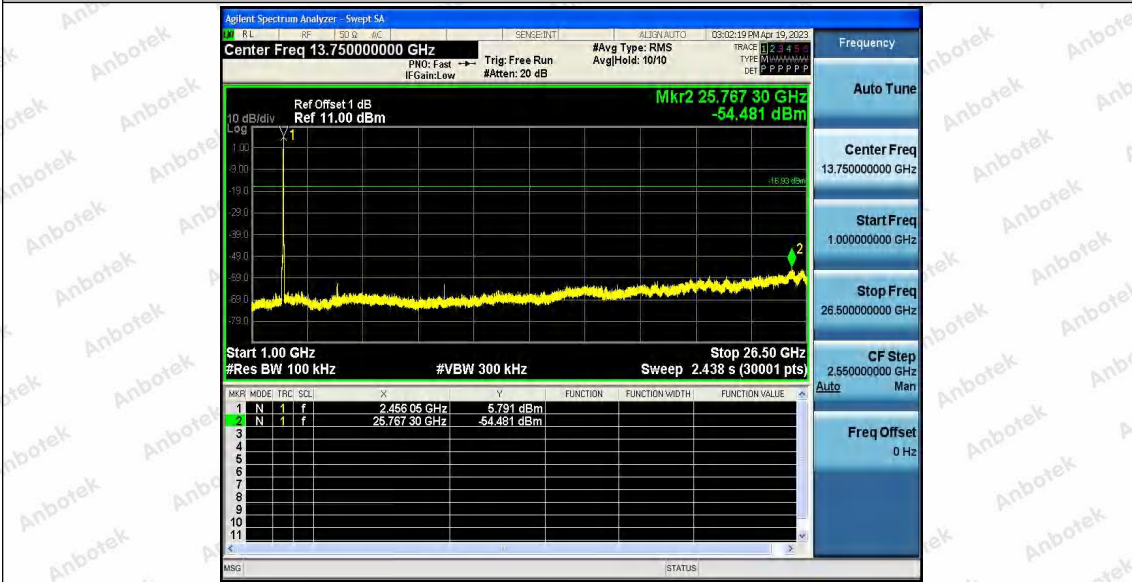

11N40_Ant1_2422_0~Reference