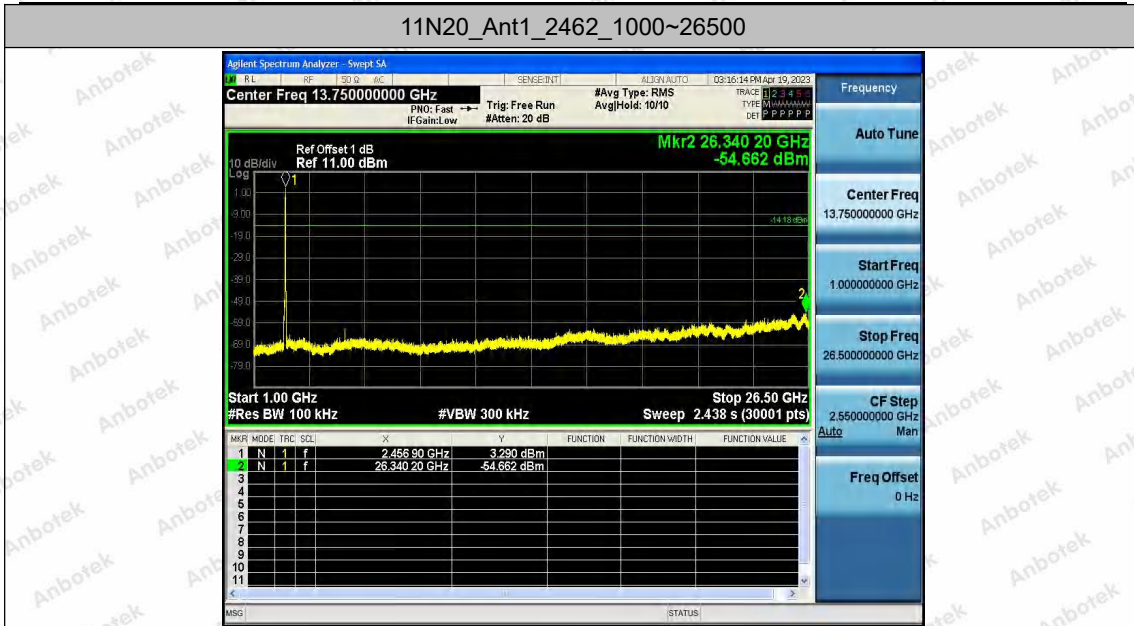

11N20_Ant2_2462_30~1000

Shenzhen Anbotek Compliance Laboratory Limited

Address: 1/F., Building D, Sogood Science and Technology Park, Sanwei Community, Hangcheng Street, Bao'an District, Shenzhen, Guangdong, China.
Tel: (86) 0755-26066440 Fax: (86) 0755-26014772 Email: service@anbotek.com

Hotline
400-003-0500
www.anbotek.com.cn