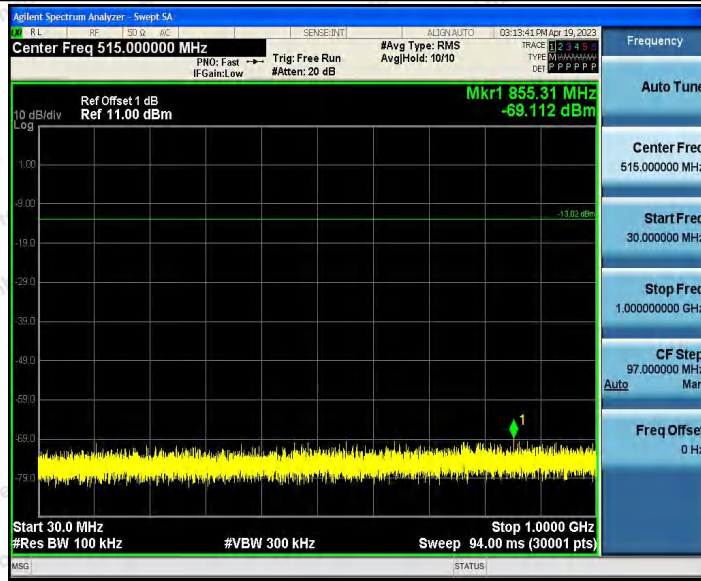

11N20_Ant1_2412_1000~26500