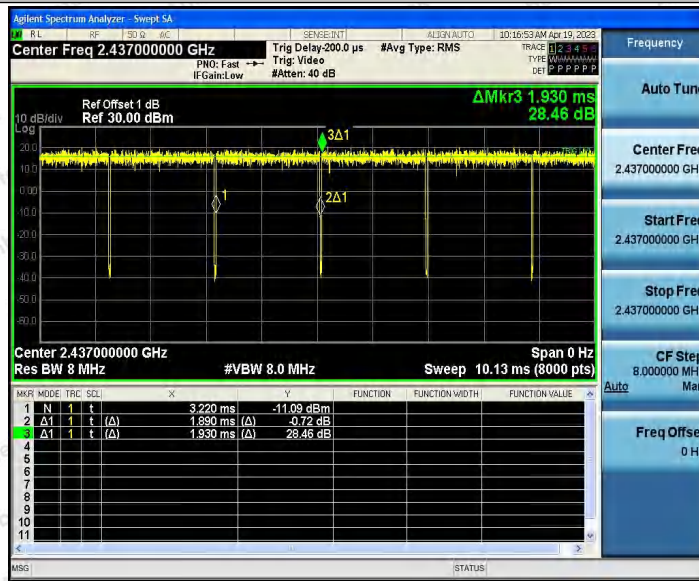

11N20_Ant2_2437

11N20_Ant1_2462