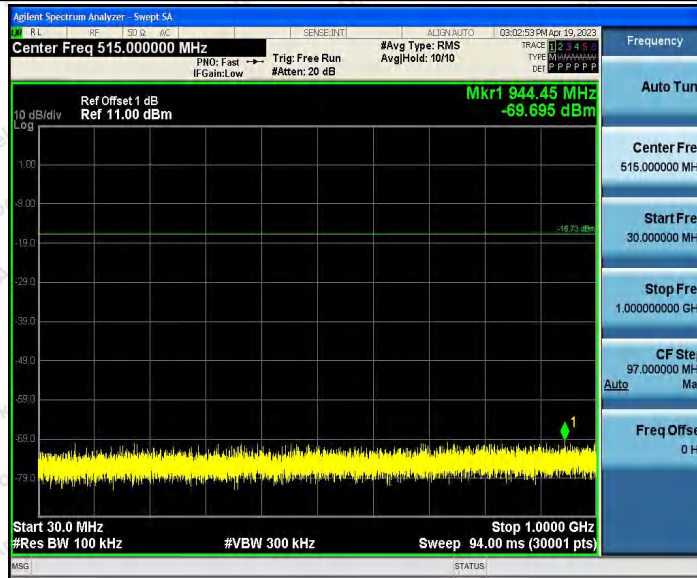

11N40_Ant2_2422_1000~26500