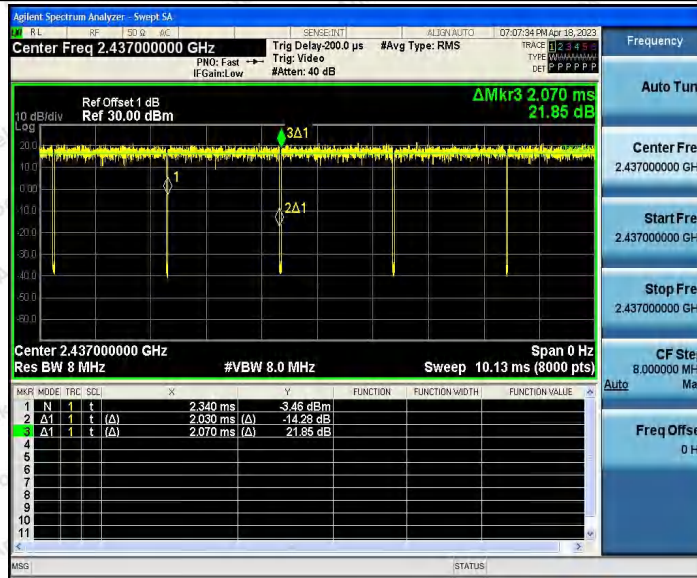

11G_Ant2_2437