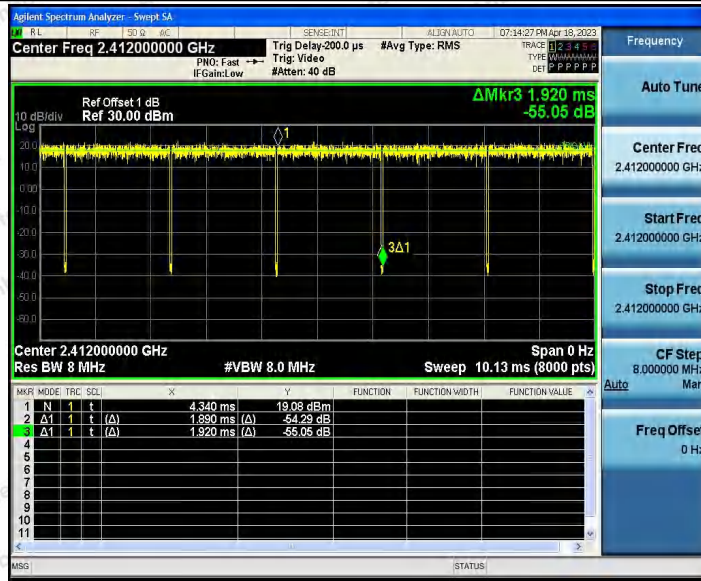

11N20_Ant2_2412