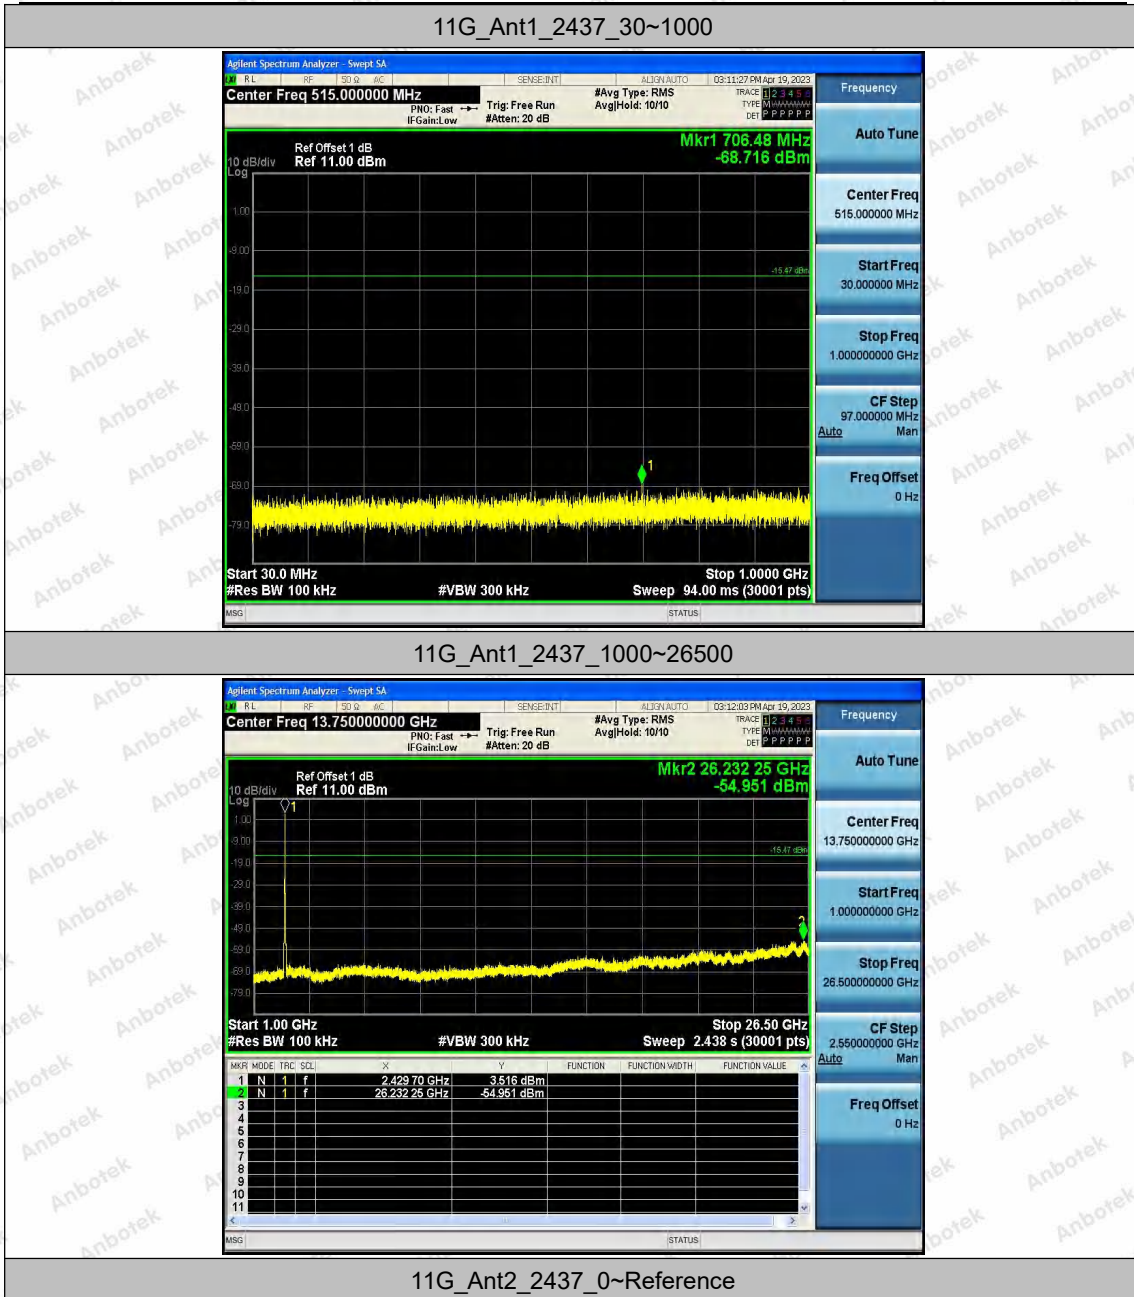

Shenzhen Anbotek Compliance Laboratory Limited

Address: 1/F., Building D, Sogood Science and Technology Park, Sanwei Community, Hangcheng Street, Bao'an District, Shenzhen, Guangdong, China.
Tel: (86) 0755-26066440 Fax: (86) 0755-26014772 Email: service@anbotek.com

Hotline
400-003-0500
www.anbotek.com.cn