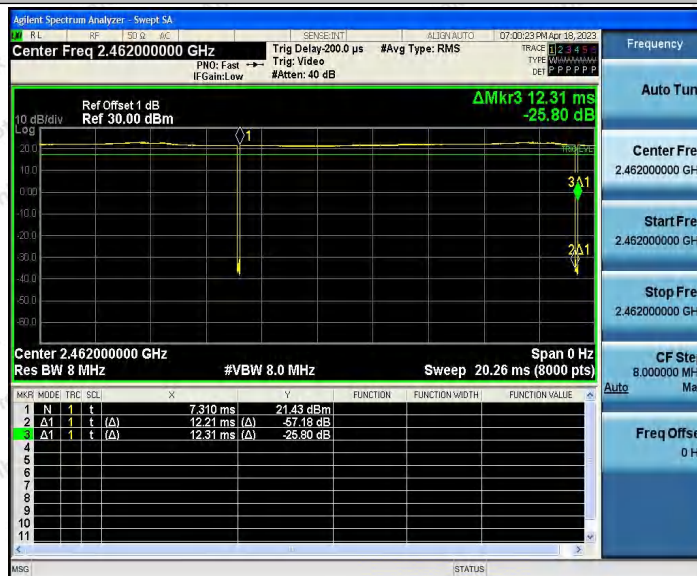

Hotline 400-003-0500
 www.anbotek.com.cn

11B_Ant2_2437

11B_Ant1_2462

Shenzhen Anbotek Compliance Laboratory Limited

Address: 1/F., Building D, Sogood Science and Technology Park, Sanwei Community, Hangcheng Street, Bao'an District, Shenzhen, Guangdong, China.
 Tel: (86) 0755-26066440 Fax: (86) 0755-26014772 Email: service@anbotek.com