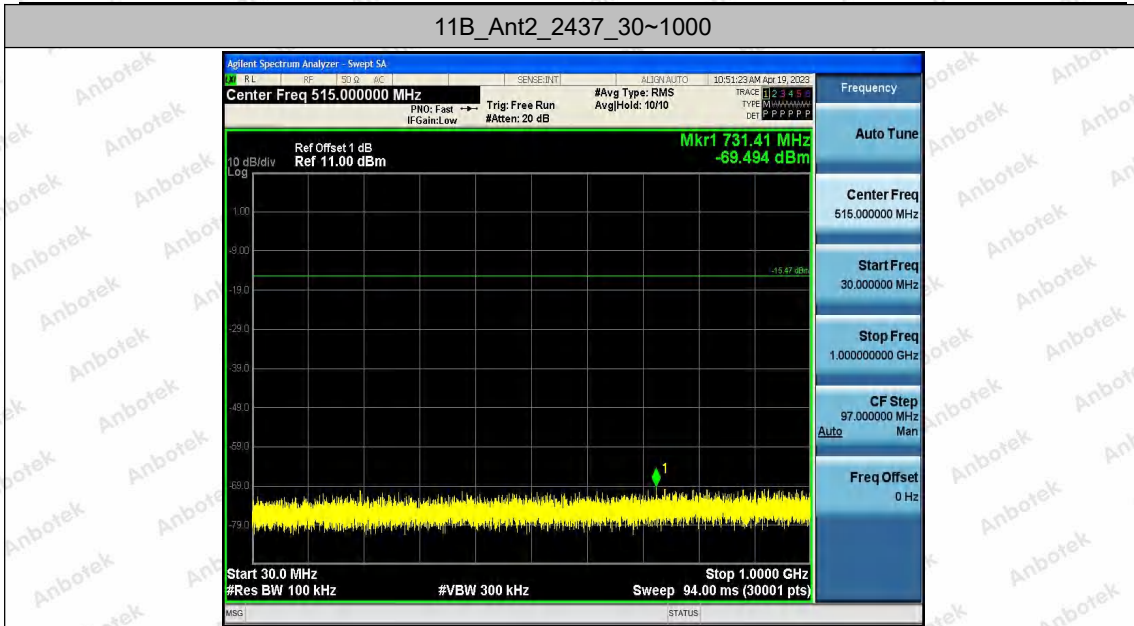

11B_Ant1_2462_0~Reference

Shenzhen Anbotek Compliance Laboratory Limited

Address: 1/F., Building D, Sogood Science and Technology Park, Sanwei Community, Hangcheng Street, Bao'an District, Shenzhen, Guangdong, China.
Tel: (86) 0755-26066440 Fax: (86) 0755-26014772 Email: service@anbotek.com

Hotline
400-003-0500
www.anbotek.com.cn