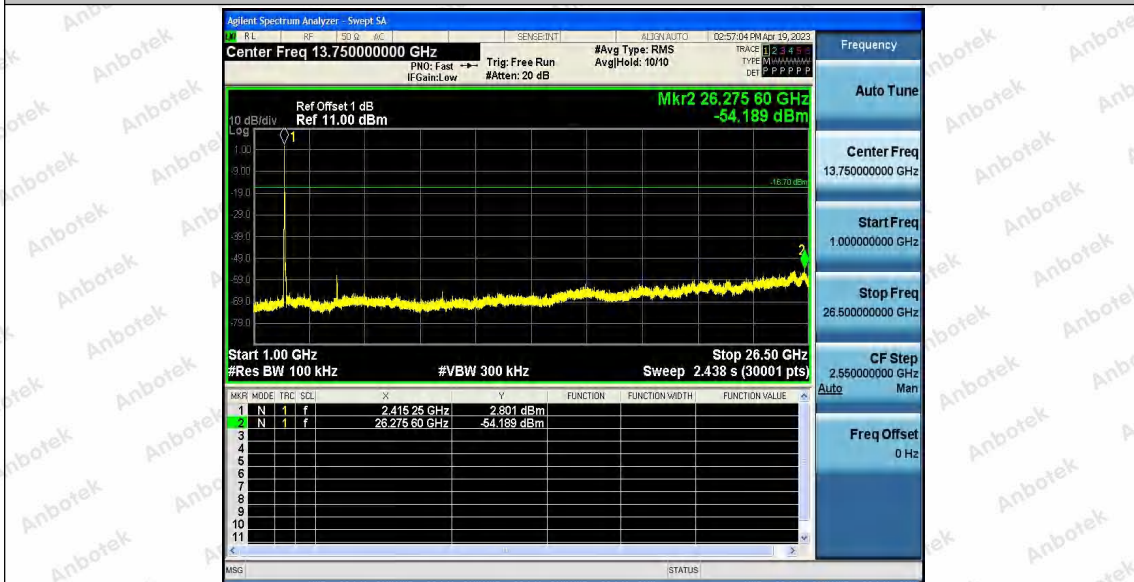

11G_Ant1_2437_0~Reference