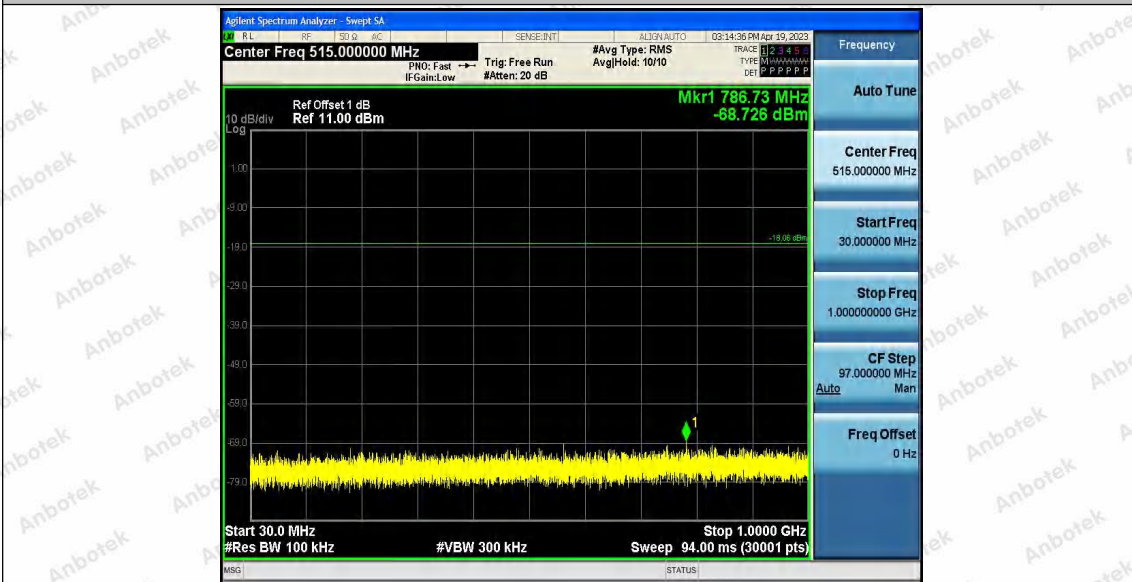

11N20_Ant1_2437_1000~26500