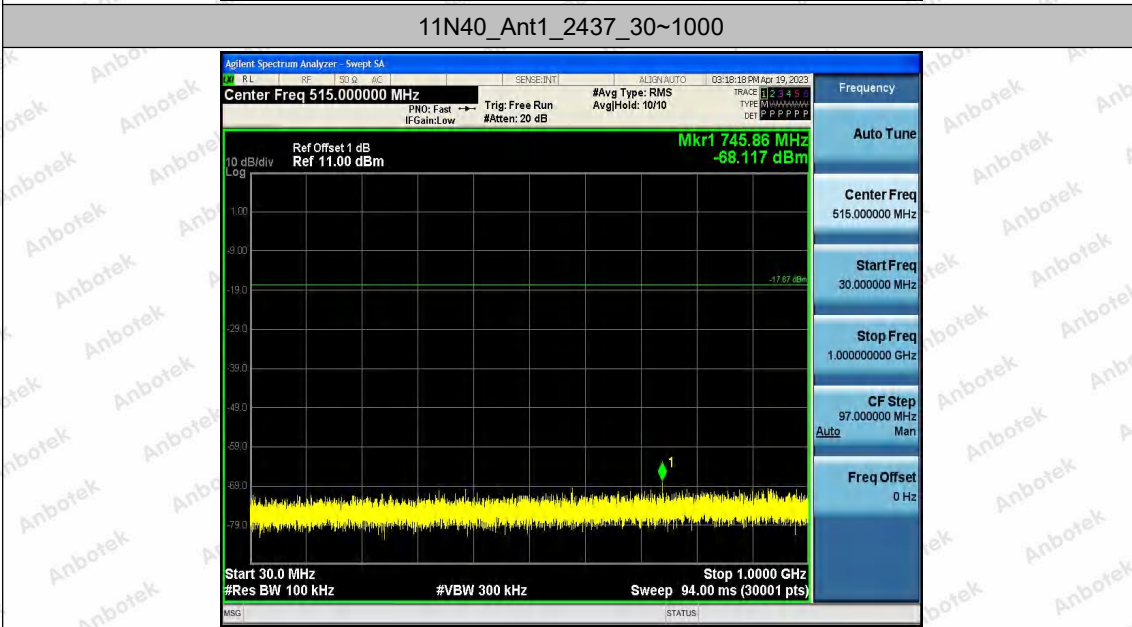

11N40_Ant1_2437_1000~26500

Shenzhen Anbotek Compliance Laboratory Limited

Address: 1/F., Building D, Sogood Science and Technology Park, Sanwei Community, Hangcheng Street, Bao'an District, Shenzhen, Guangdong, China.
Tel: (86) 0755-26066440 Fax: (86) 0755-26014772 Email: service@anbotek.com

Hotline
400-003-0500
www.anbotek.com.cn