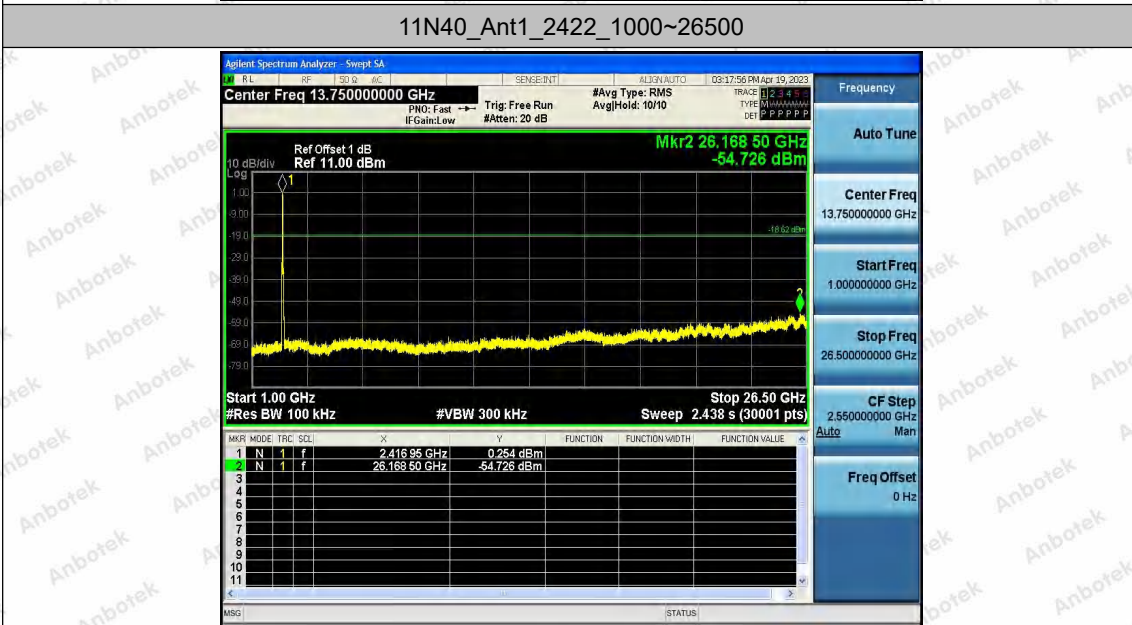

11N40_Ant2_2422_0~Reference

Shenzhen Anbotek Compliance Laboratory Limited

Address: 1/F., Building D, Sogood Science and Technology Park, Sanwei Community, Hangcheng Street, Bao'an District, Shenzhen, Guangdong, China.
Tel: (86) 0755-26066440 Fax: (86) 0755-26014772 Email: service@anbotek.com

Hotline
400-003-0500
www.anbotek.com.cn