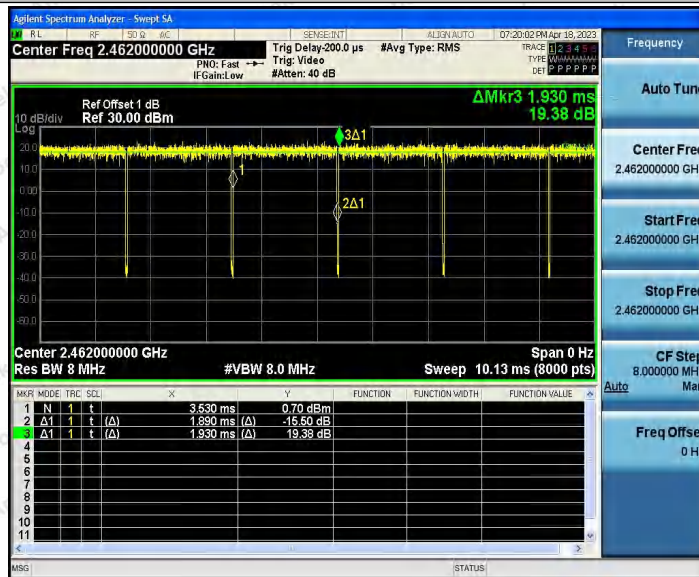

11N20_Ant2_2462

Shenzhen Anbotek Compliance Laboratory Limited

Address: 1/F., Building D, Sogood Science and Technology Park, Sanwei Community, Hangcheng Street, Bao'an District, Shenzhen, Guangdong, China.
Tel: (86) 0755-26066440 Fax: (86) 0755-26014772 Email: service@anbotek.com

Hotline 400-003-0500
www.anbotek.com.cn