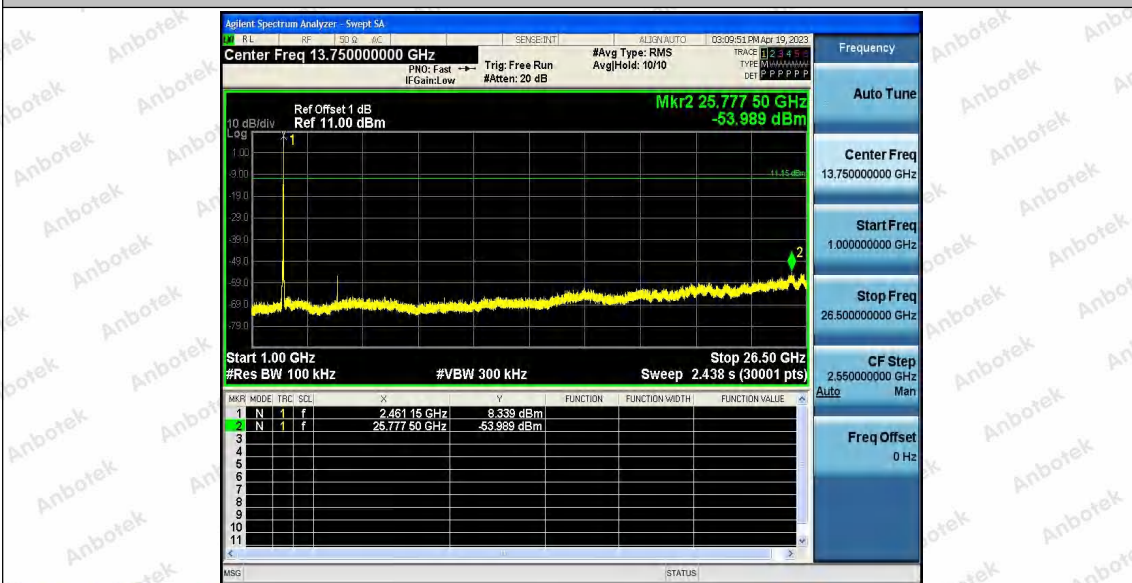

Hotline
 400-003-0500
www.anbotek.com.cn

11B_Ant1_2462_30~1000

11B_Ant1_2462_1000~26500

Shenzhen Anbotek Compliance Laboratory Limited

Address: 1/F., Building D, Sogood Science and Technology Park, Sanwei Community, Hangcheng Street, Bao'an District, Shenzhen, Guangdong, China.
Tel: (86) 0755-26066440 Fax: (86) 0755-26014772 Email: service@anbotek.com