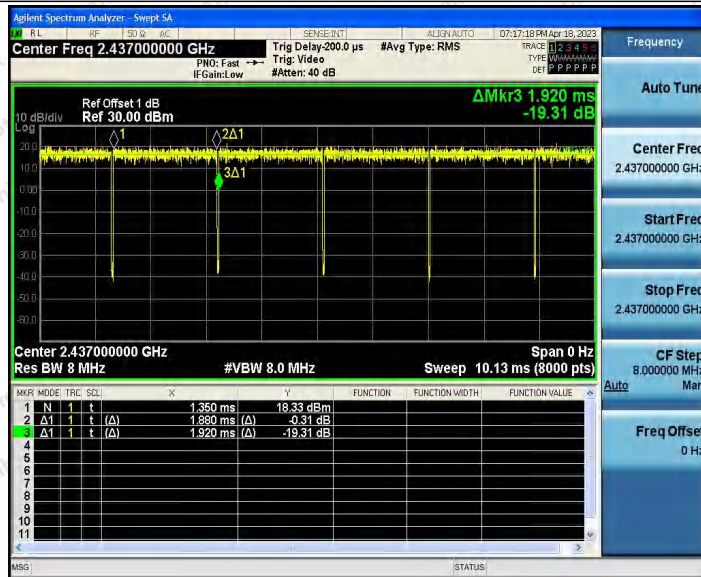

Hotline 400-003-0500
 www.anbotek.com.cn

11N20_Ant2_2412

11N20_Ant1_2437

Shenzhen Anbotek Compliance Laboratory Limited

Address: 1/F., Building D, Sogood Science and Technology Park, Sanwei Community, Hangcheng Street, Bao'an District, Shenzhen, Guangdong, China.
 Tel: (86) 0755-26066440 Fax: (86) 0755-26014772 Email: service@anbotek.com