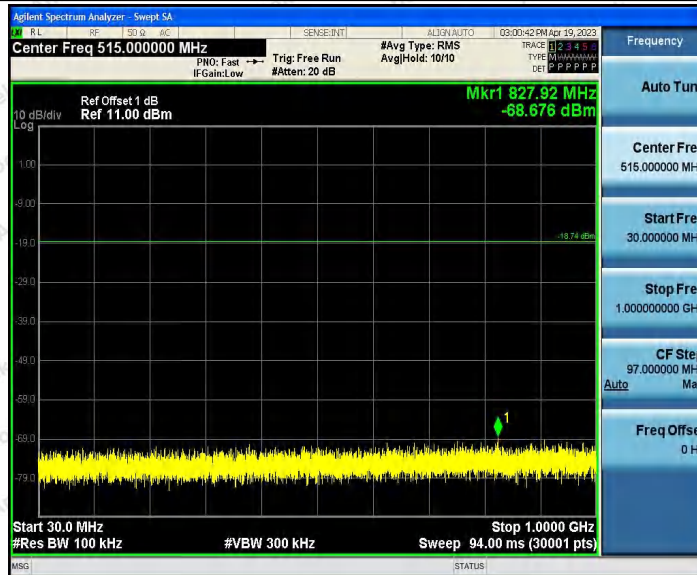

11N20_Ant2_2437_30~1000

11N20_Ant2_2437_1000~26500

Shenzhen Anbotek Compliance Laboratory Limited

Address: 1/F., Building D, Sogood Science and Technology Park, Sanwei Community, Hangcheng Street, Bao'an District, Shenzhen, Guangdong, China.
Tel: (86) 0755-26066440 Fax: (86) 0755-26014772 Email: service@anbotek.com

Hotline
400-003-0500
www.anbotek.com.cn