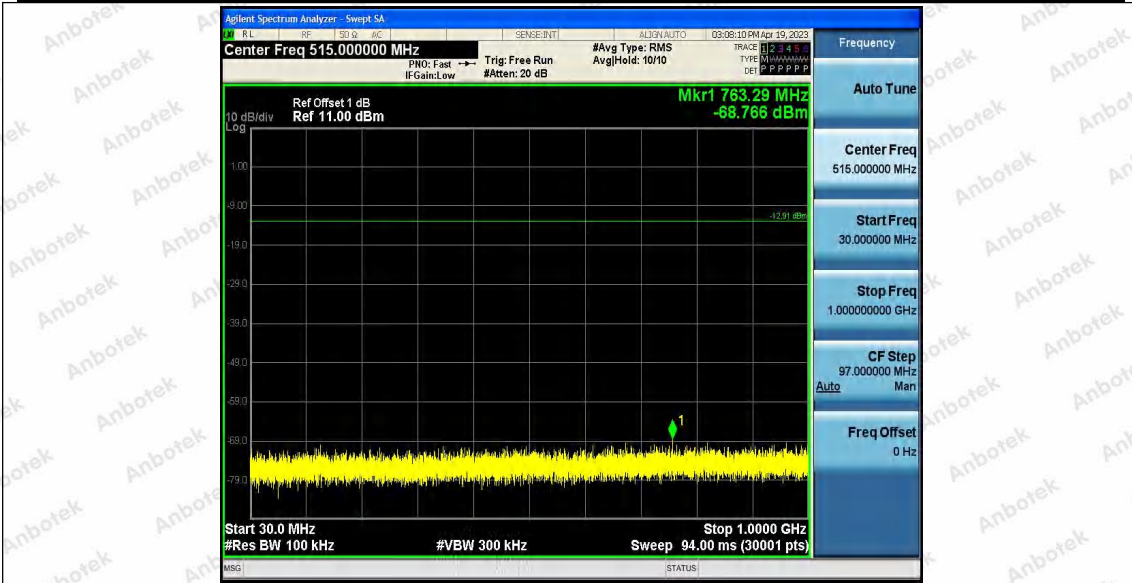

11B_Ant1_2437_1000~26500