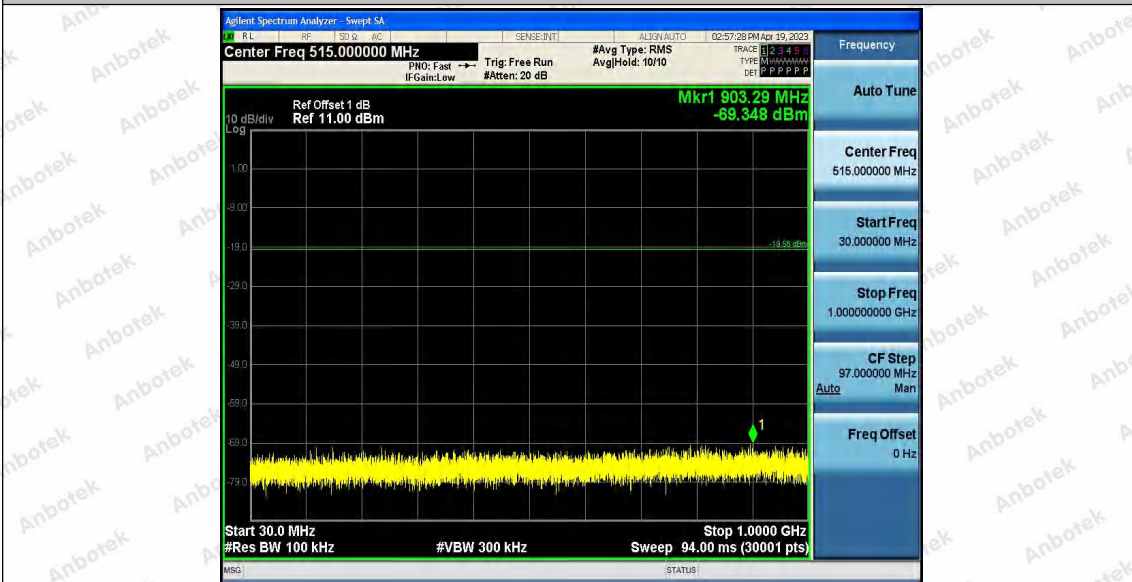

11G_Ant2_2437_1000~26500