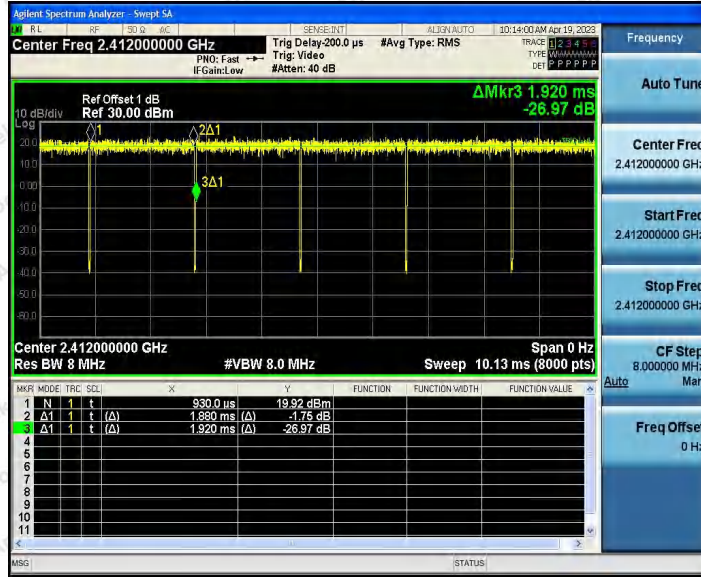

11N20_Ant1_2437