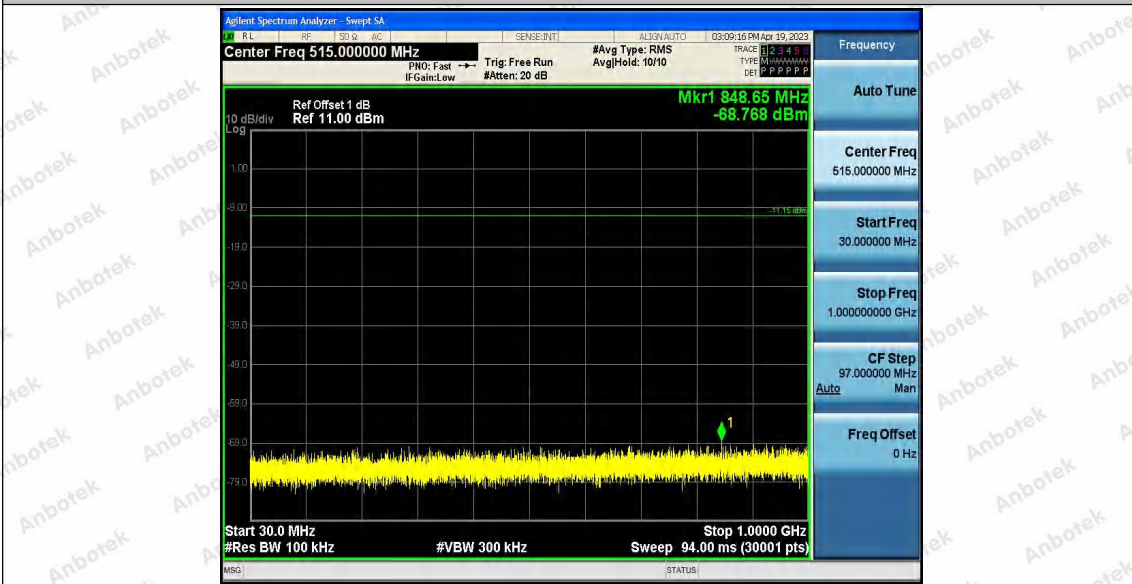

11B_Ant1_2462_1000~26500