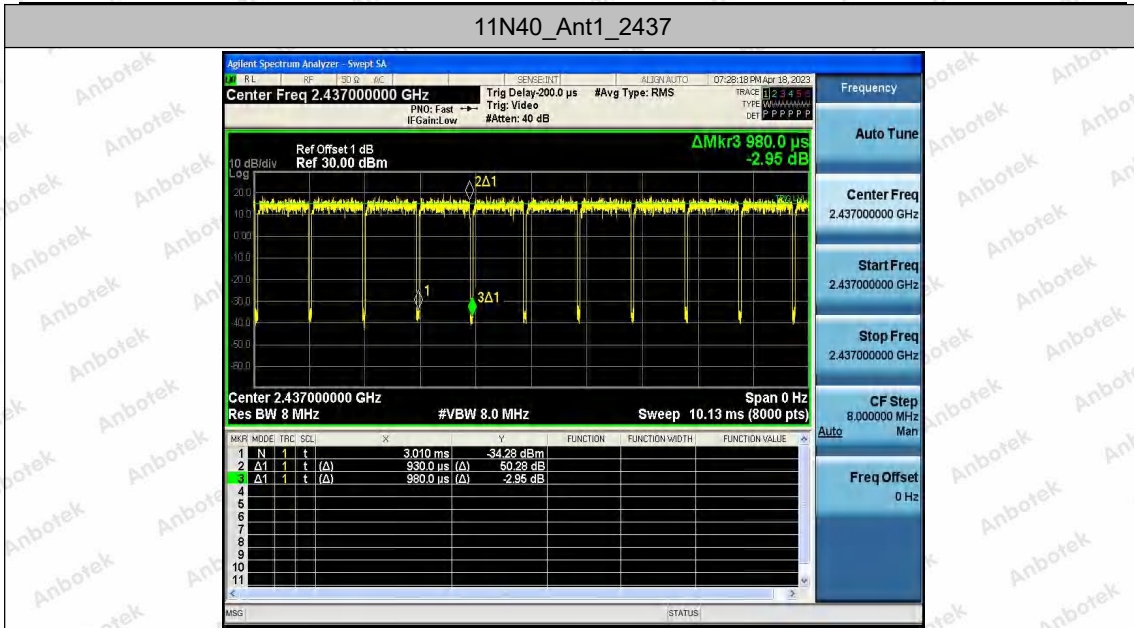

11N40_Ant1_2452

Shenzhen Anbotek Compliance Laboratory Limited

Address: 1/F., Building D, Sogood Science and Technology Park, Sanwei Community, Hangcheng Street, Bao'an District, Shenzhen, Guangdong, China.
Tel: (86) 0755-26066440 Fax: (86) 0755-26014772 Email: service@anbotek.com

Hotline 400-003-0500
www.anbotek.com.cn