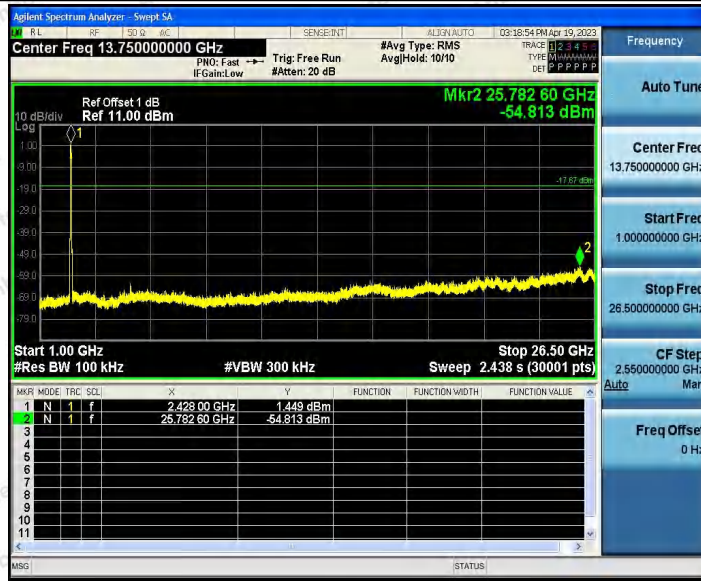

11N40_Ant2_2437_0~Reference