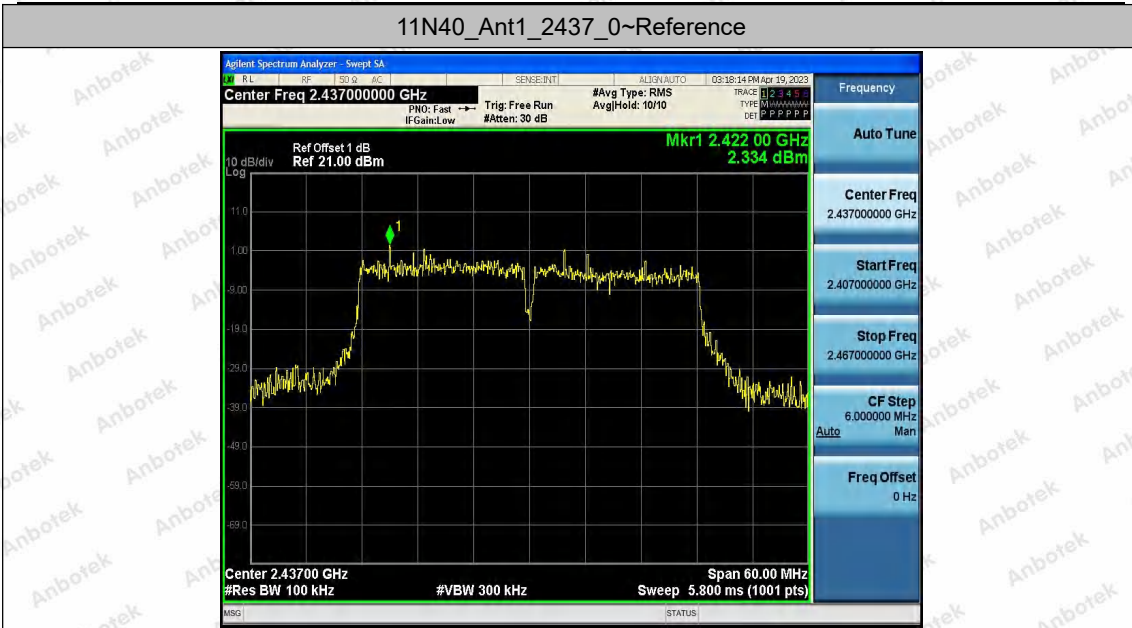

11N40_Ant1_2437_1000~26500

Shenzhen Anbotek Compliance Laboratory Limited

Address: 1/F., Building D, Sogood Science and Technology Park, Sanwei Community, Hangcheng Street, Bao'an District, Shenzhen, Guangdong, China.
Tel: (86) 0755-26066440 Fax: (86) 0755-26014772 Email: service@anbotek.com

Hotline
400-003-0500
www.anbotek.com.cn