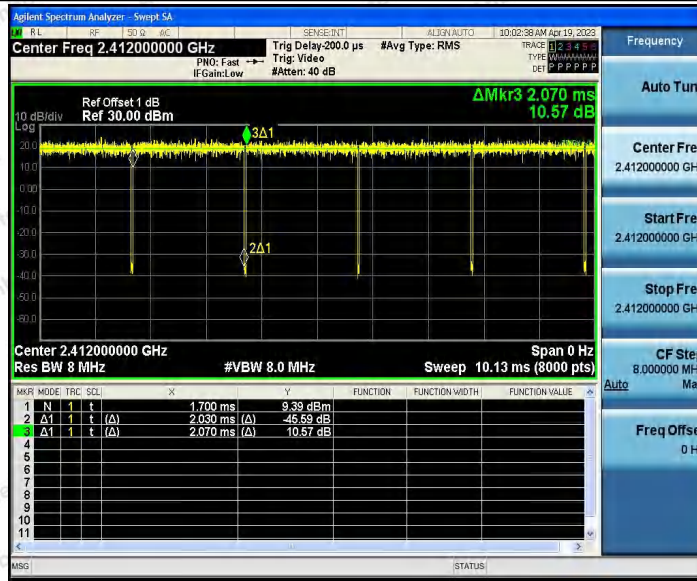

11G_Ant1_2437