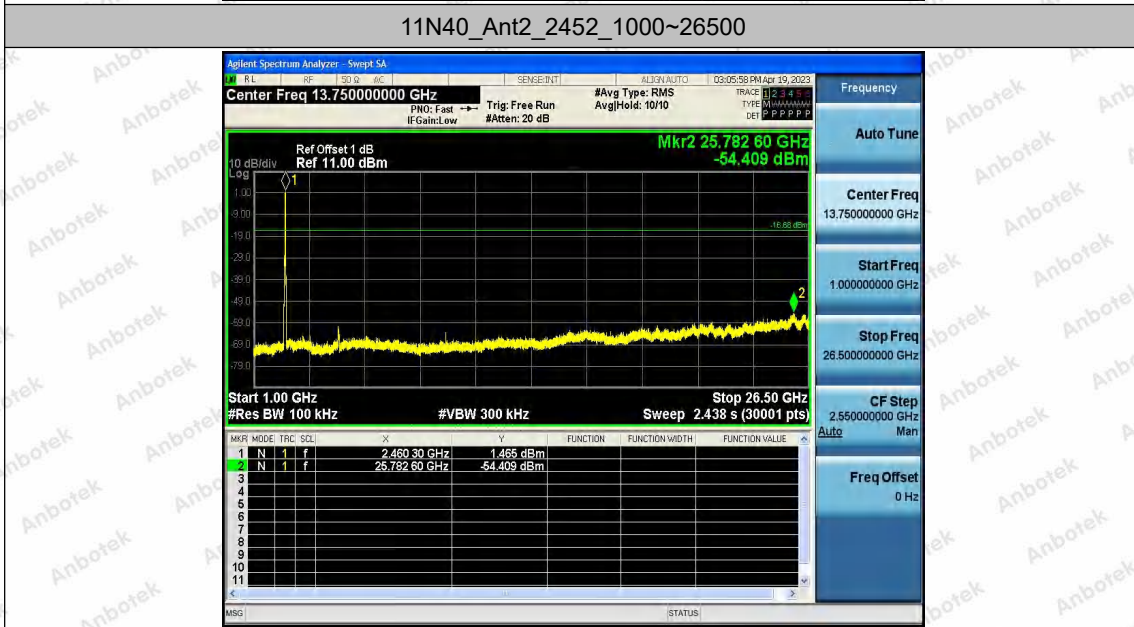

Shenzhen Anbotek Compliance Laboratory Limited

Address: 1/F., Building D, Sogood Science and Technology Park, Sanwei Community, Hangcheng Street, Bao'an District, Shenzhen, Guangdong, China.
Tel: (86) 0755-26066440 Fax: (86) 0755-26014772 Email: service@anbotek.com

Hotline
400-003-0500
www.anbotek.com.cn