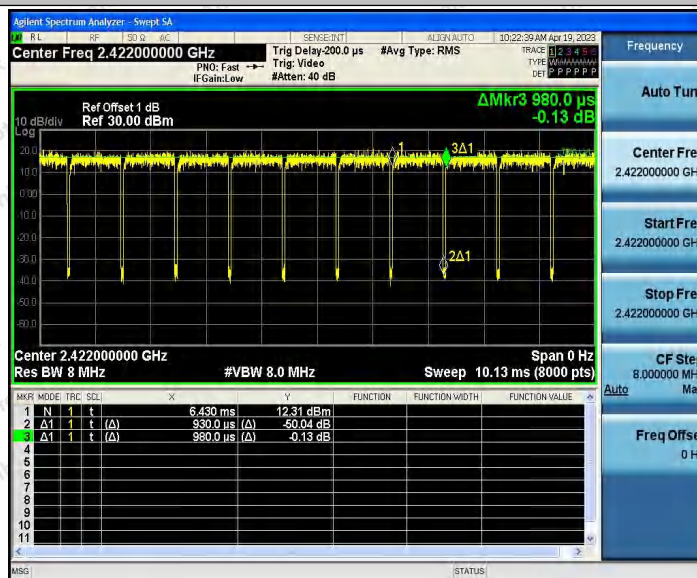

Hotline 400-003-0500
 www.anbotek.com.cn

11N40_Ant1_2422

11N40_Ant2_2422

Shenzhen Anbotek Compliance Laboratory Limited

Address: 1/F., Building D, Sogood Science and Technology Park, Sanwei Community, Hangcheng Street, Bao'an District, Shenzhen, Guangdong, China.
 Tel: (86) 0755-26066440 Fax: (86) 0755-26014772 Email: service@anbotek.com