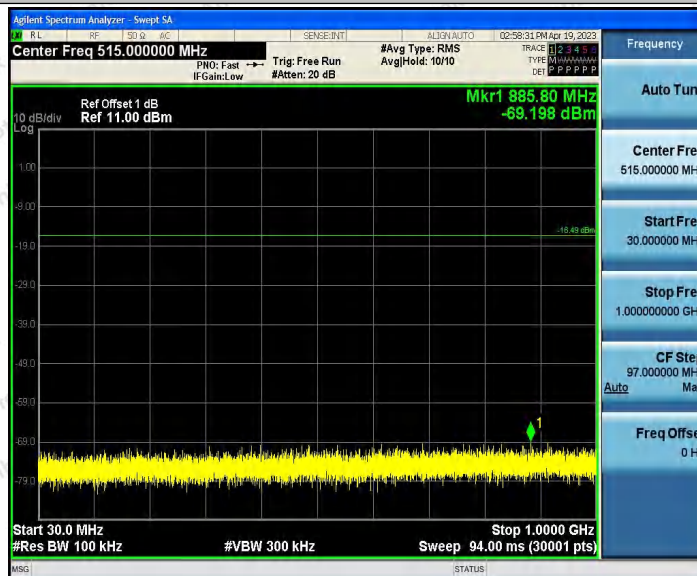

Hotline 400-003-0500
www.anbotek.com.cn

11G_Ant2_2462_0~Reference

11G_Ant2_2462_30~1000

Shenzhen Anbotek Compliance Laboratory Limited

Address: 1/F., Building D, Sogood Science and Technology Park, Sanwei Community, Hangcheng Street, Bao'an District, Shenzhen, Guangdong, China.
Tel: (86) 0755-26066440 Fax: (86) 0755-26014772 Email: service@anbotek.com