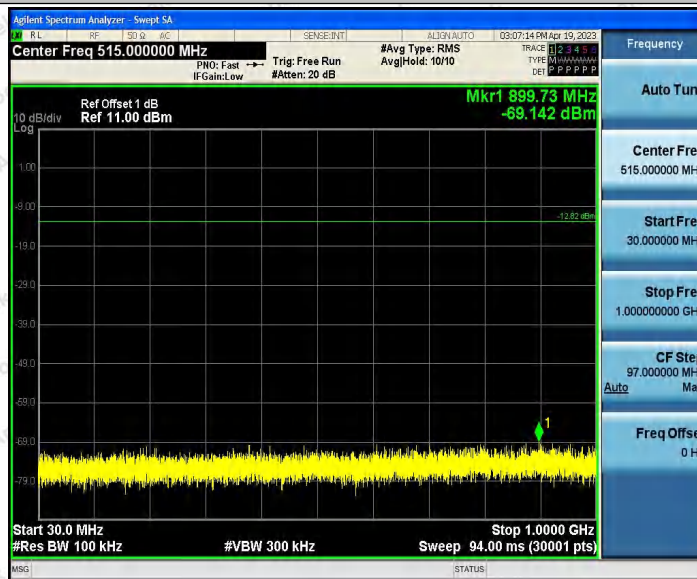

Test Graphs

11B_Ant1_2412_0~Reference

11B_Ant1_2412_30~1000

11B_Ant1_2412_1000~26500

Shenzhen Anbotek Compliance Laboratory Limited

Address: 1/F., Building D, Sogood Science and Technology Park, Sanwei Community, Hangcheng Street, Bao'an District, Shenzhen, Guangdong, China.
Tel: (86) 0755-26066440 Fax: (86) 0755-26014772 Email: service@anbotek.com