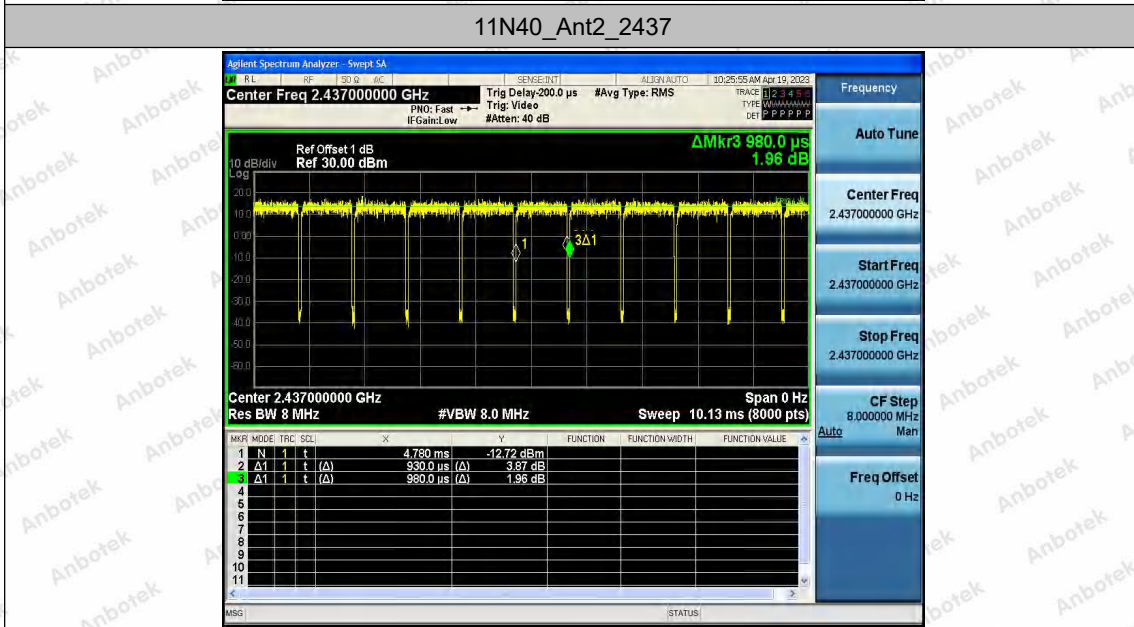

11N40_Ant1_2452

Shenzhen Anbotek Compliance Laboratory Limited

Address: 1/F., Building D, Sogood Science and Technology Park, Sanwei Community, Hangcheng Street, Bao'an District, Shenzhen, Guangdong, China.
Tel: (86) 0755-26066440 Fax: (86) 0755-26014772 Email: service@anbotek.com

Hotline 400-003-0500
www.anbotek.com.cn