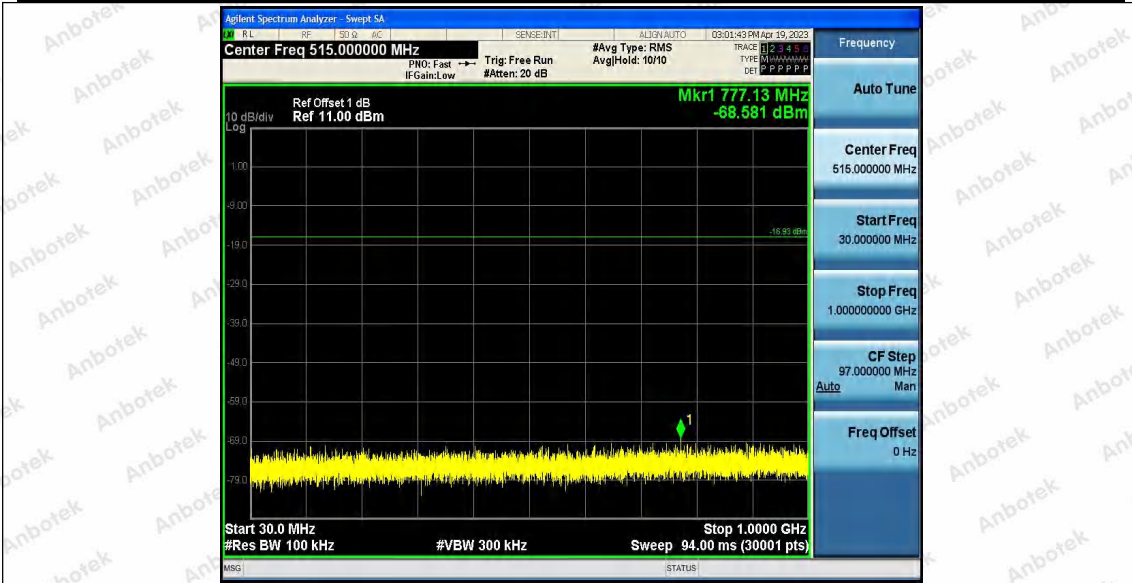

11N20_Ant2_2462_1000~26500