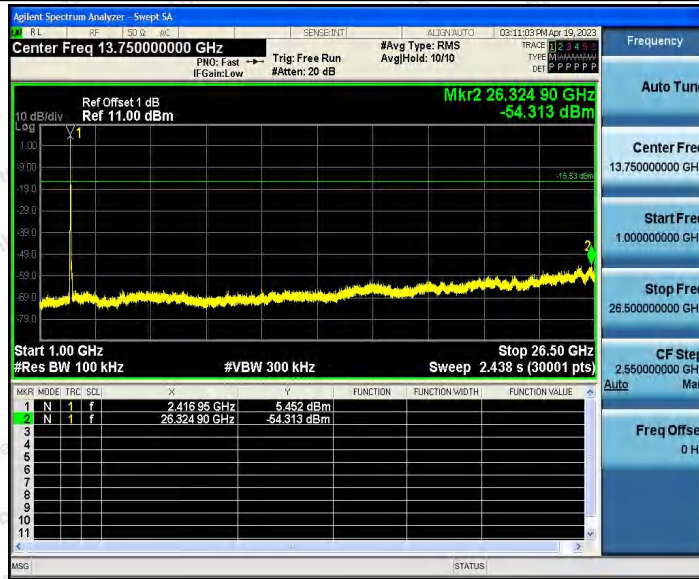

11G_Ant1_2412_1000~26500