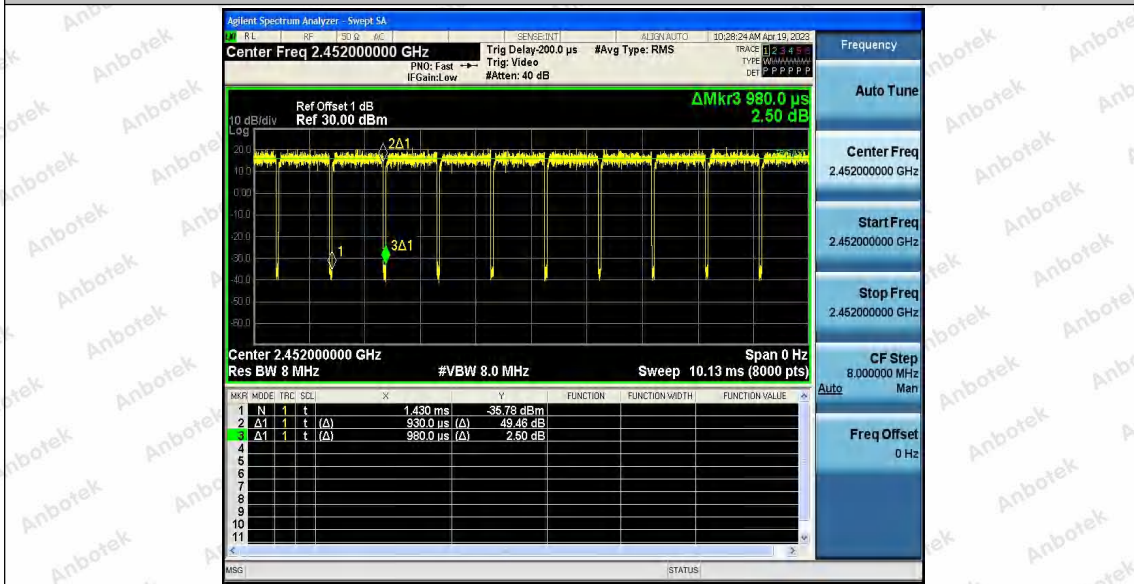

---End---

Shenzhen Anbotek Compliance Laboratory Limited

Address: 1/F., Building D, Sogood Science and Technology Park, Sanwei Community, Hangcheng Street, Bao'an District, Shenzhen, Guangdong, China.
Tel: (86) 0755-26066440 Fax: (86) 0755-26014772 Email: service@anbotek.com

Hotline 400-003-0500
www.anbotek.com.cn