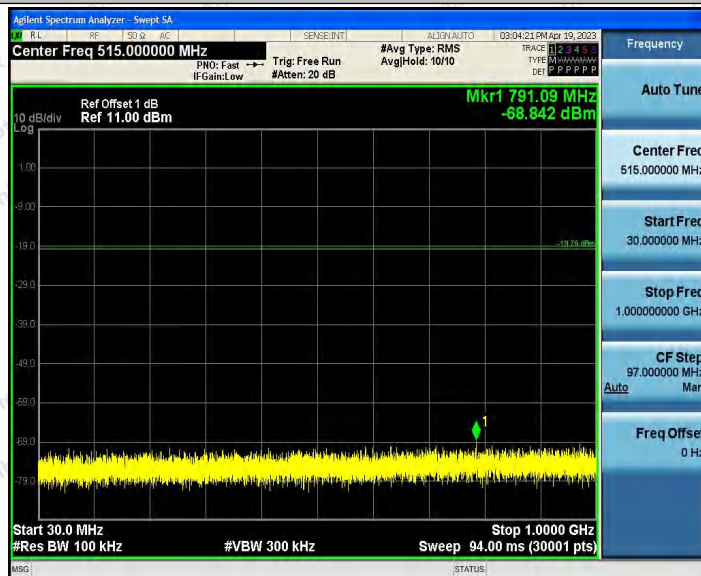

Hotline
400-003-0500
www.anbotek.com.cn

11N40_Ant2_2437_0~Reference

11N40_Ant2_2437_30~1000

Shenzhen Anbotek Compliance Laboratory Limited

Address: 1/F., Building D, Sogood Science and Technology Park, Sanwei Community, Hangcheng Street, Bao'an District, Shenzhen, Guangdong, China.
Tel: (86) 0755-26066440 Fax: (86) 0755-26014772 Email: service@anbotek.com