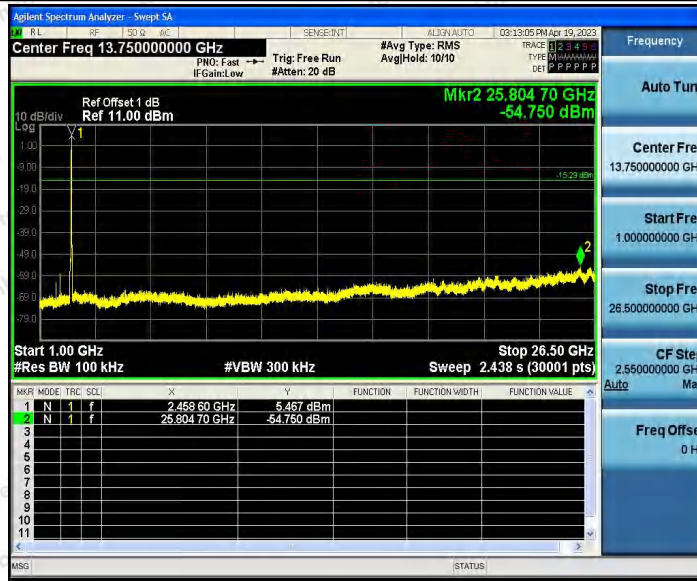

11G_Ant2_2462_0~Reference