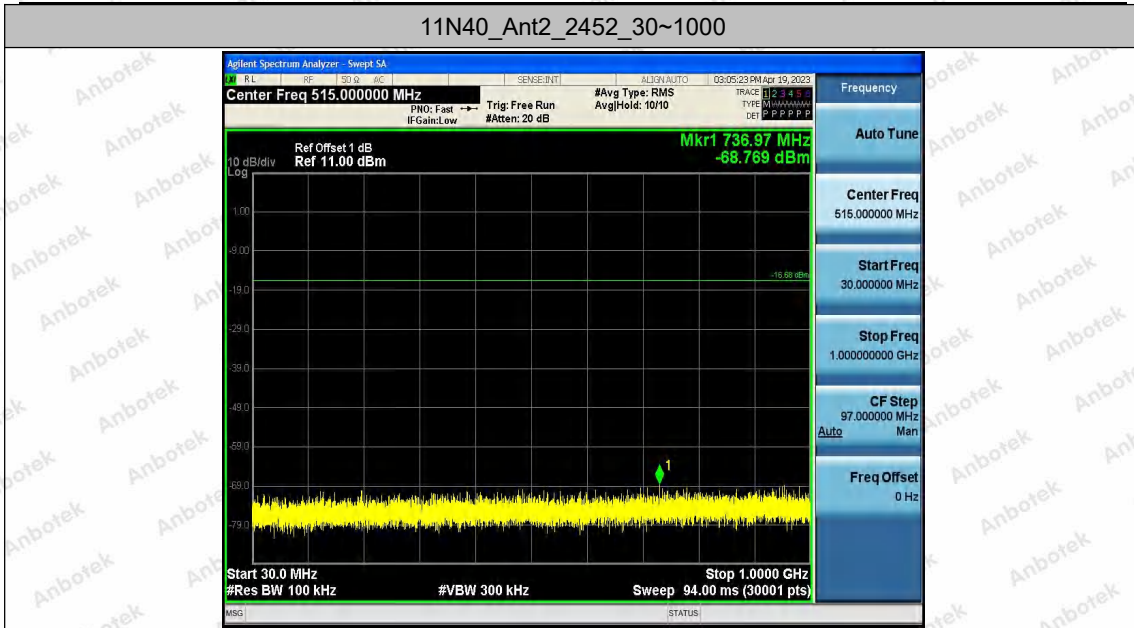

Shenzhen Anbotek Compliance Laboratory Limited

Address: 1/F., Building D, Sogood Science and Technology Park, Sanwei Community, Hangcheng Street, Bao'an District, Shenzhen, Guangdong, China.
Tel: (86) 0755-26066440 Fax: (86) 0755-26014772 Email: service@anbotek.com

Hotline
400-003-0500
www.anbotek.com.cn