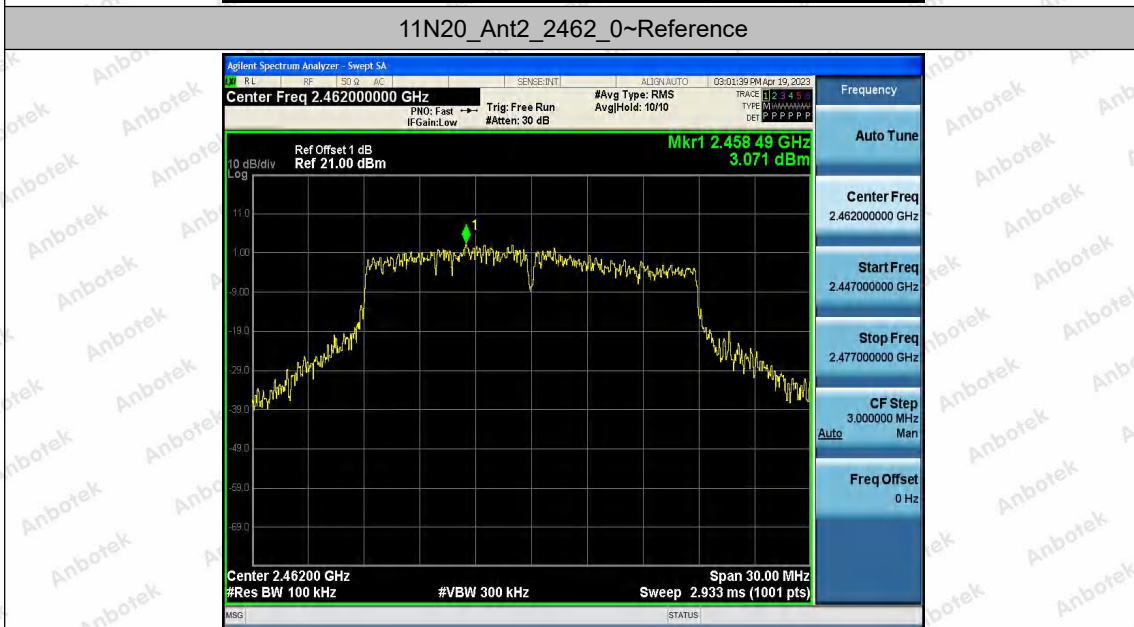

11N20_Ant2_2462_30~1000

Shenzhen Anbotek Compliance Laboratory Limited

Address: 1/F., Building D, Sogood Science and Technology Park, Sanwei Community, Hangcheng Street, Bao'an District, Shenzhen, Guangdong, China.
Tel: (86) 0755-26066440 Fax: (86) 0755-26014772 Email: service@anbotek.com

Hotline
400-003-0500
www.anbotek.com.cn