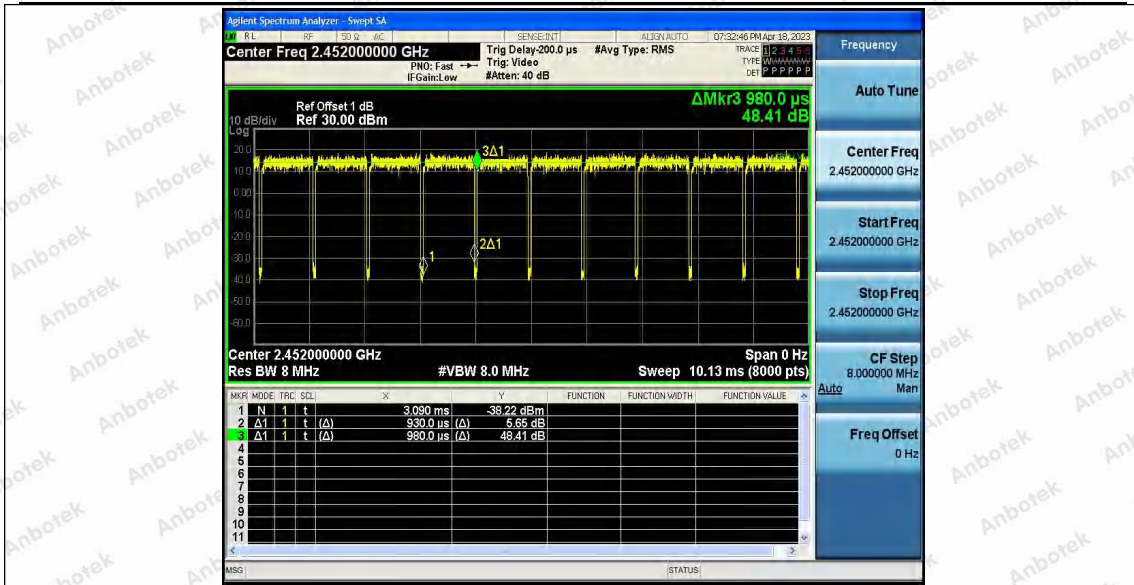

11N40_Ant2_2452