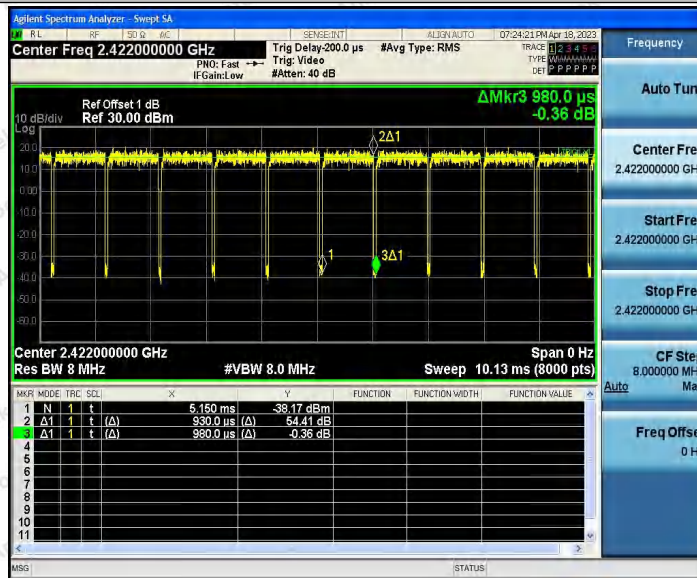

11N40_Ant2_2422