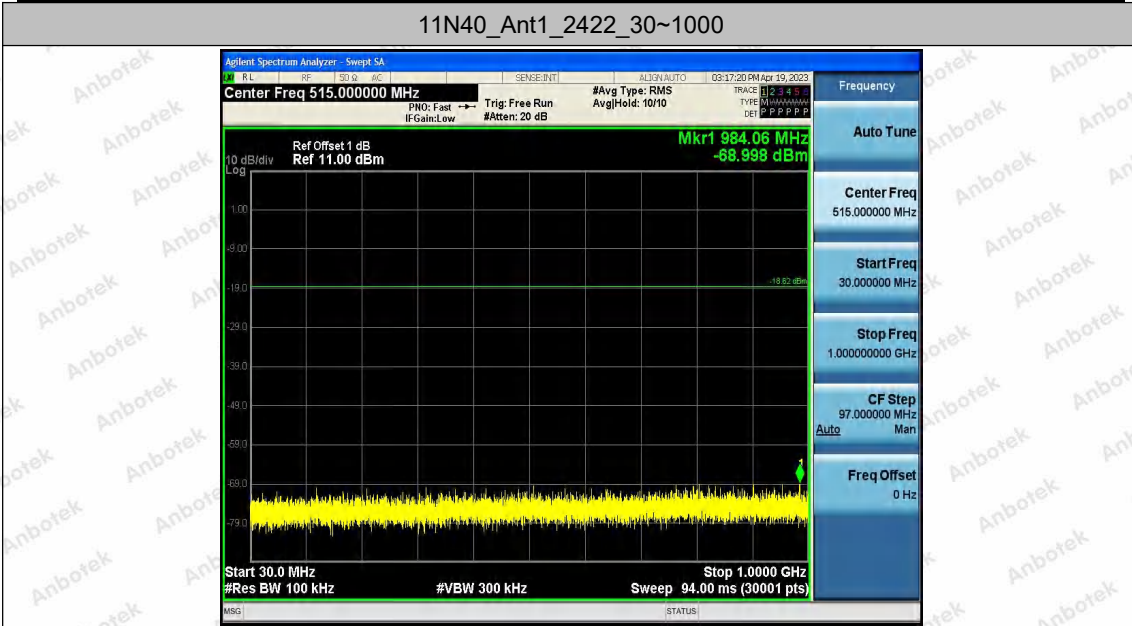

11N40_Ant2_2422_0~Reference

Shenzhen Anbotek Compliance Laboratory Limited

Address: 1/F., Building D, Sogood Science and Technology Park, Sanwei Community, Hangcheng Street, Bao'an District, Shenzhen, Guangdong, China.
Tel: (86) 0755-26066440 Fax: (86) 0755-26014772 Email: service@anbotek.com

Hotline
400-003-0500
www.anbotek.com.cn