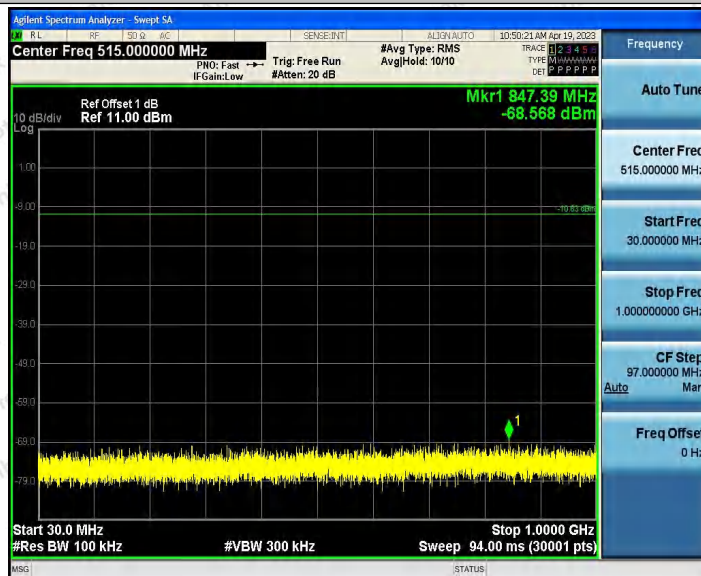

Hotline
400-003-0500
www.anbotek.com.cn

11B_Ant2_2412_0~Reference

11B_Ant2_2412_30~1000

Shenzhen Anbotek Compliance Laboratory Limited

Address: 1/F., Building D, Sogood Science and Technology Park, Sanwei Community, Hangcheng Street, Bao'an District, Shenzhen, Guangdong, China.
Tel: (86) 0755-26066440 Fax: (86) 0755-26014772 Email: service@anbotek.com