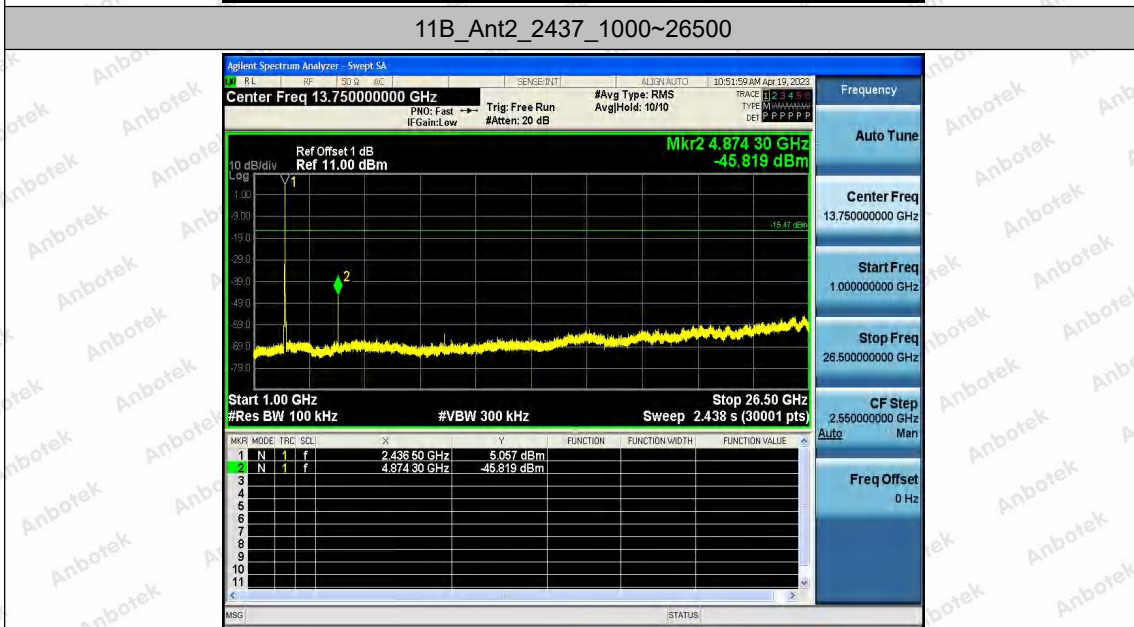

11B_Ant1_2462_0~Reference

Shenzhen Anbotek Compliance Laboratory Limited

Address: 1/F., Building D, Sogood Science and Technology Park, Sanwei Community, Hangcheng Street, Bao'an District, Shenzhen, Guangdong, China.
Tel: (86) 0755-26066440 Fax: (86) 0755-26014772 Email: service@anbotek.com

Hotline
400-003-0500
www.anbotek.com.cn