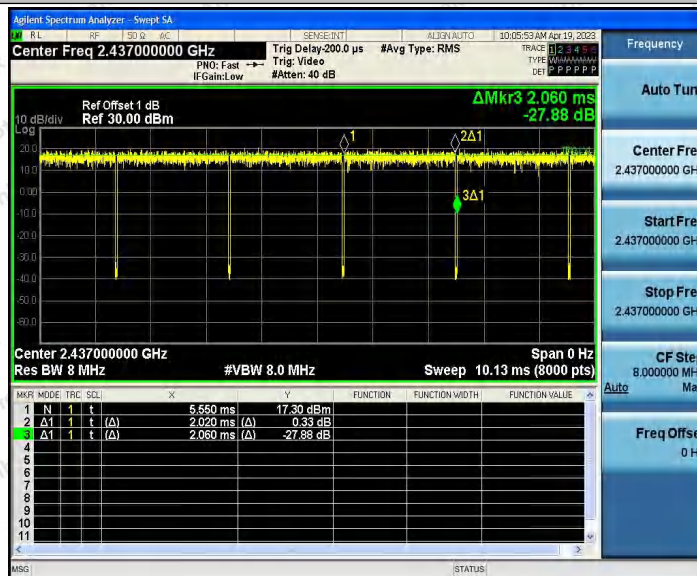

Hotline 400-003-0500
 www.anbotek.com.cn

11G_Ant1_2437

11G_Ant2_2437

Shenzhen Anbotek Compliance Laboratory Limited

Address: 1/F., Building D, Sogood Science and Technology Park, Sanwei Community, Hangcheng Street, Bao'an District, Shenzhen, Guangdong, China.
Tel: (86) 0755-26066440 Fax: (86) 0755-26014772 Email: service@anbotek.com