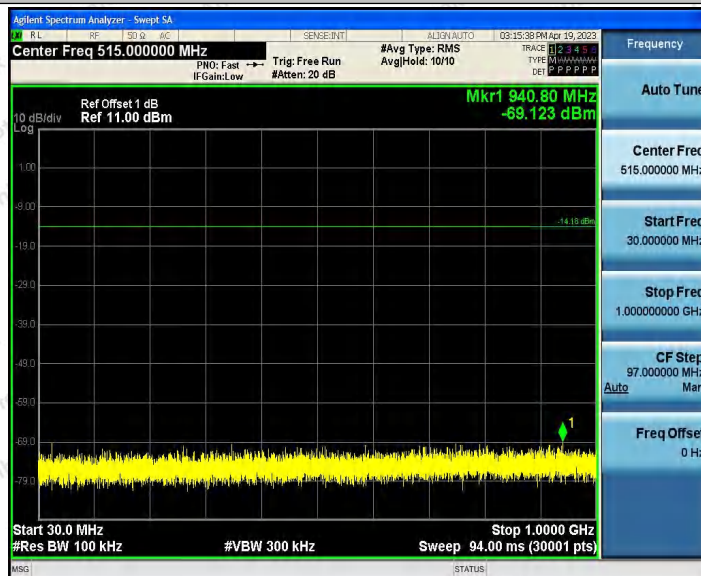

Hotline
400-003-0500
www.anbotek.com.cn

11N20_Ant1_2462_0~Reference

11N20_Ant1_2462_30~1000

Shenzhen Anbotek Compliance Laboratory Limited

Address: 1/F., Building D, Sogood Science and Technology Park, Sanwei Community, Hangcheng Street, Bao'an District, Shenzhen, Guangdong, China.
Tel: (86) 0755-26066440 Fax: (86) 0755-26014772 Email: service@anbotek.com