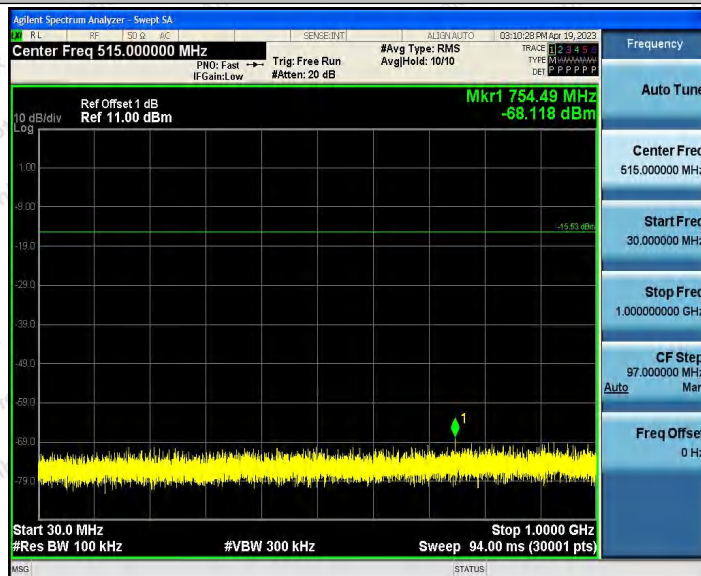

Hotline
 400-003-0500
 www.anbotek.com.cn

11G_Ant1_2412_0~Reference

11G_Ant1_2412_30~1000

Shenzhen Anbotek Compliance Laboratory Limited

Address: 1/F., Building D, Sogood Science and Technology Park, Sanwei Community, Hangcheng Street, Bao'an District, Shenzhen, Guangdong, China.
Tel: (86) 0755-26066440 Fax: (86) 0755-26014772 Email: service@anbotek.com