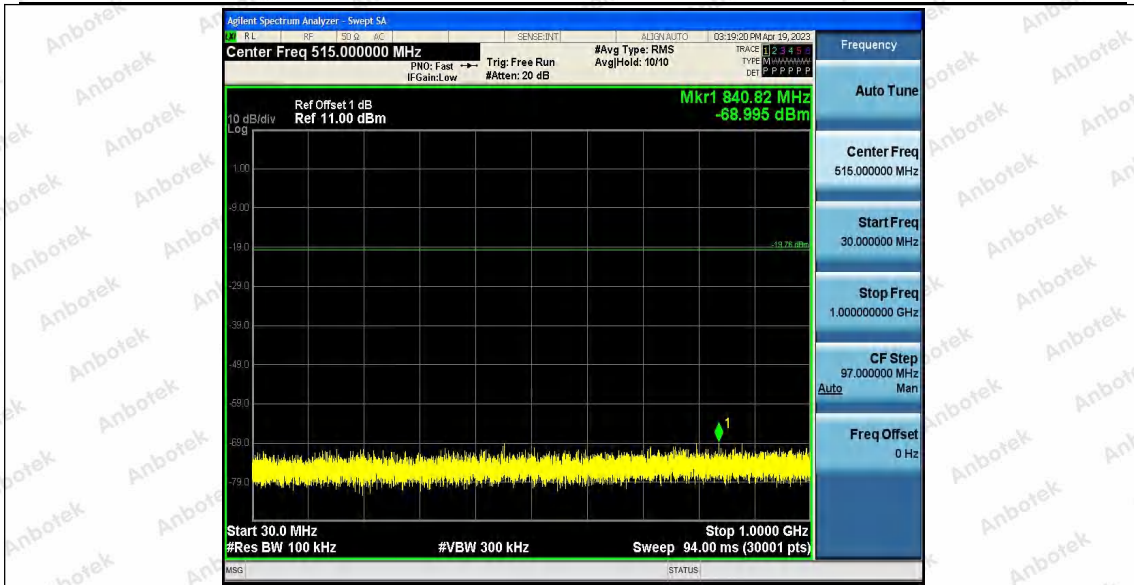

11N40_Ant1_2452_1000~26500