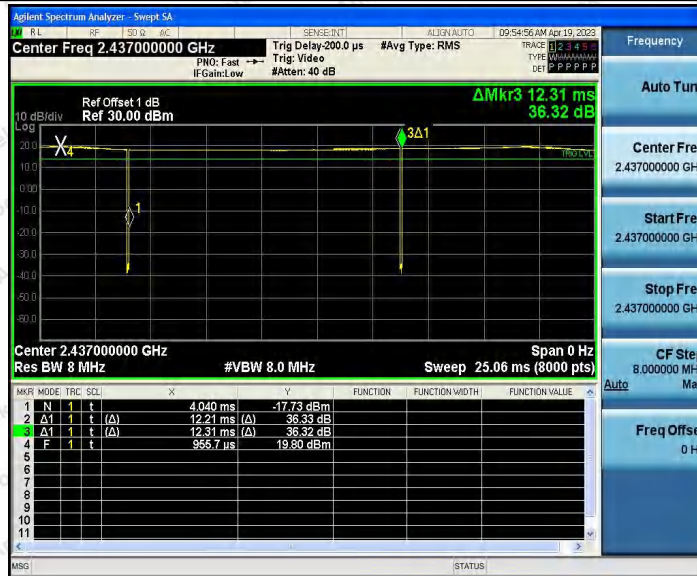

11B_Ant1_2462