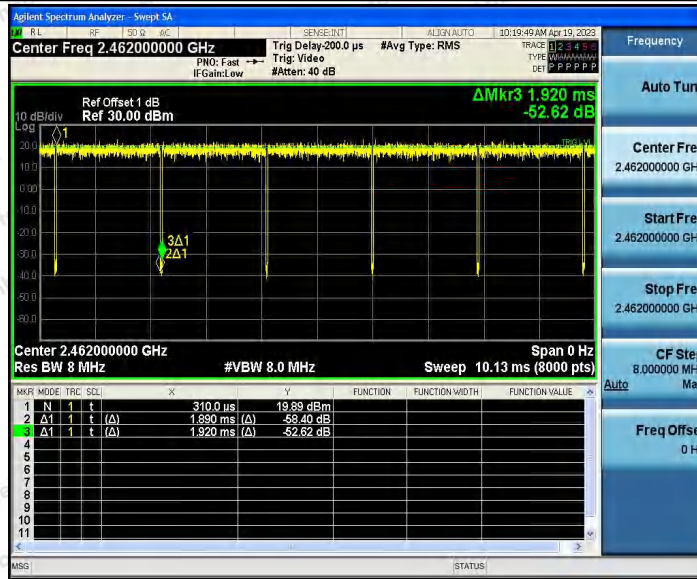

11N40_Ant1_2422