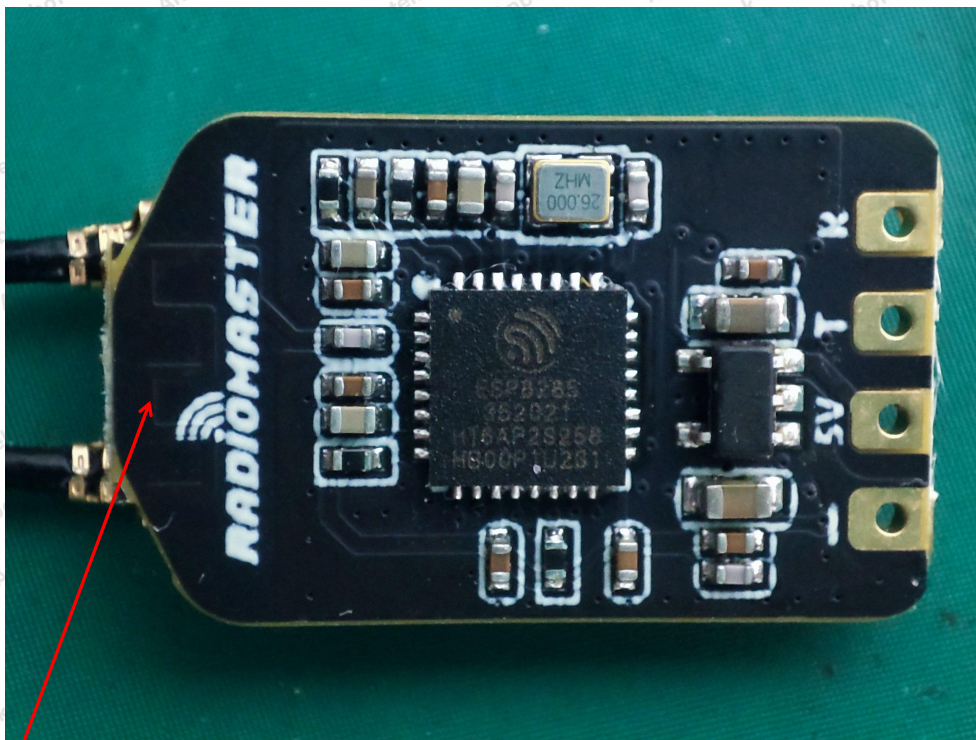

Internal Photograph

2.4GWIFI ANT