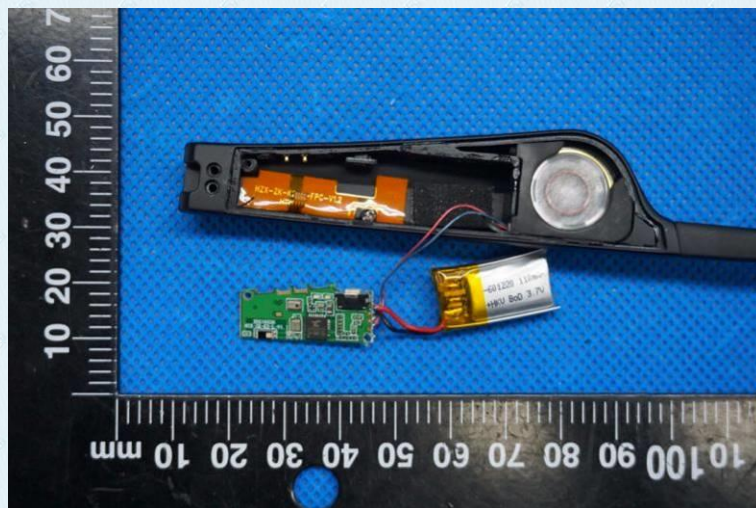

Product Name: Bluetooth Audio Smart Glass

Test Model No.: PT01A010

## EUT Constructional Details

### Internal Photo

L

L

L

R

R

R

-----End-----