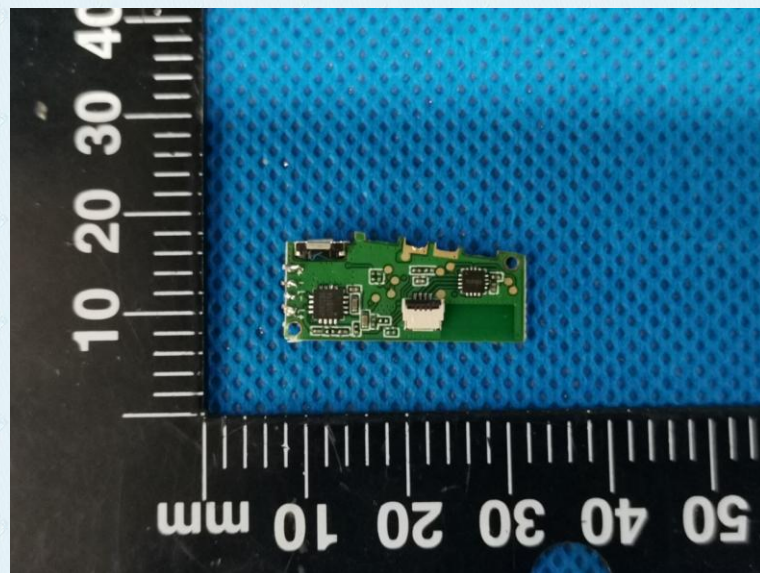

Product Name: Bluetooth Audio Smart Glass

Test Model No.: PT01A010

## EUT Constructional Details

### Internal Photo

L

L

L

R

R

R

-----End-----