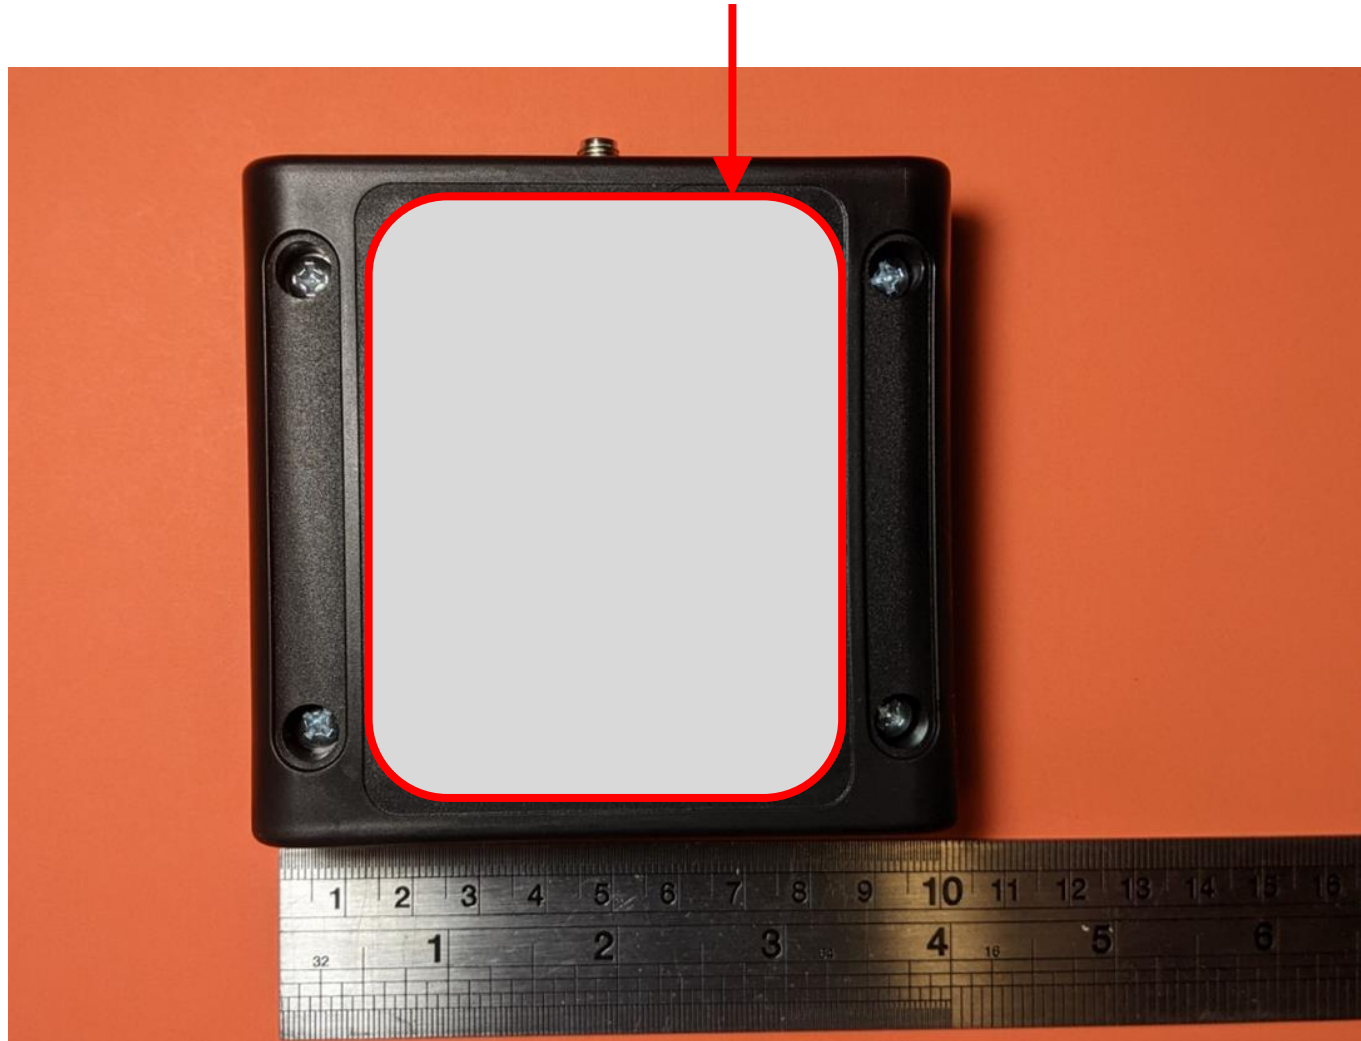

LABEL LOCATION

FCC ID: 2A2WP-20031

IC: 27702-20031

WHEN YOU NEED TO BE SURE

COMPLIANCE LABEL LOCATION ON BACK OF DEVICE

WWW.SGS.COM

WHEN YOU NEED TO BE SURE