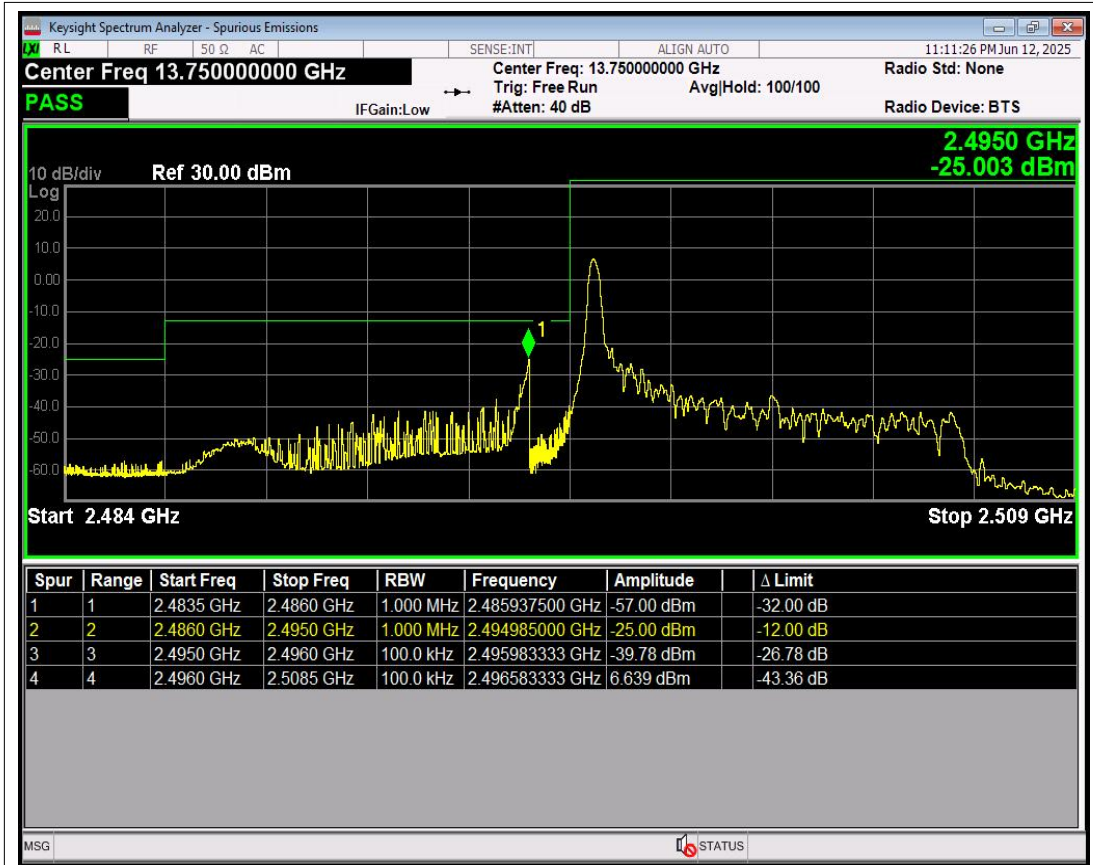

Band41 16QAM BW=5MHz Channel=41565 RB Size=1 Position=#Max

Band41 16QAM BW=5MHz Channel=41565 RB Size=12 Position=#0

Band41 16QAM BW=5MHz Channel=41565 RB Size=12 Position=#Max

Band41 16QAM BW=5MHz Channel=41565 RB Size=25 Position=#0