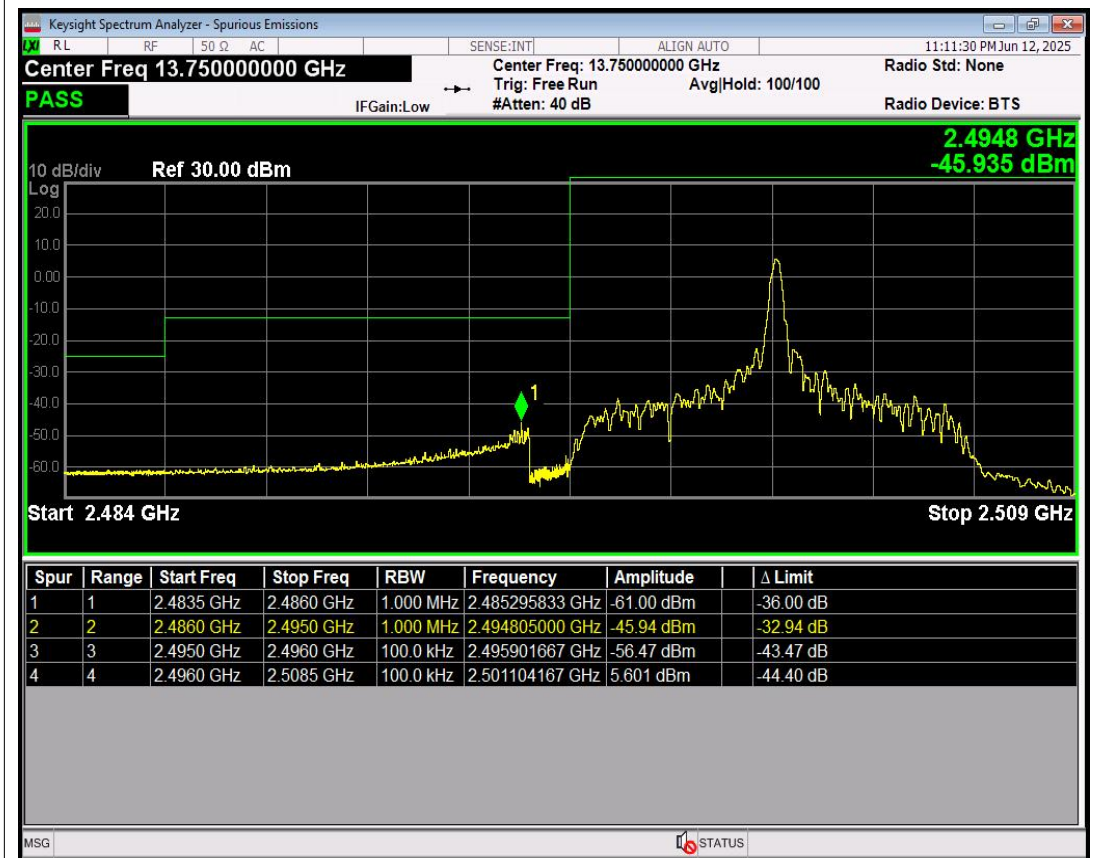

Band41 QPSK BW=10MHz Channel=39700 RB Size=1 Position=#0