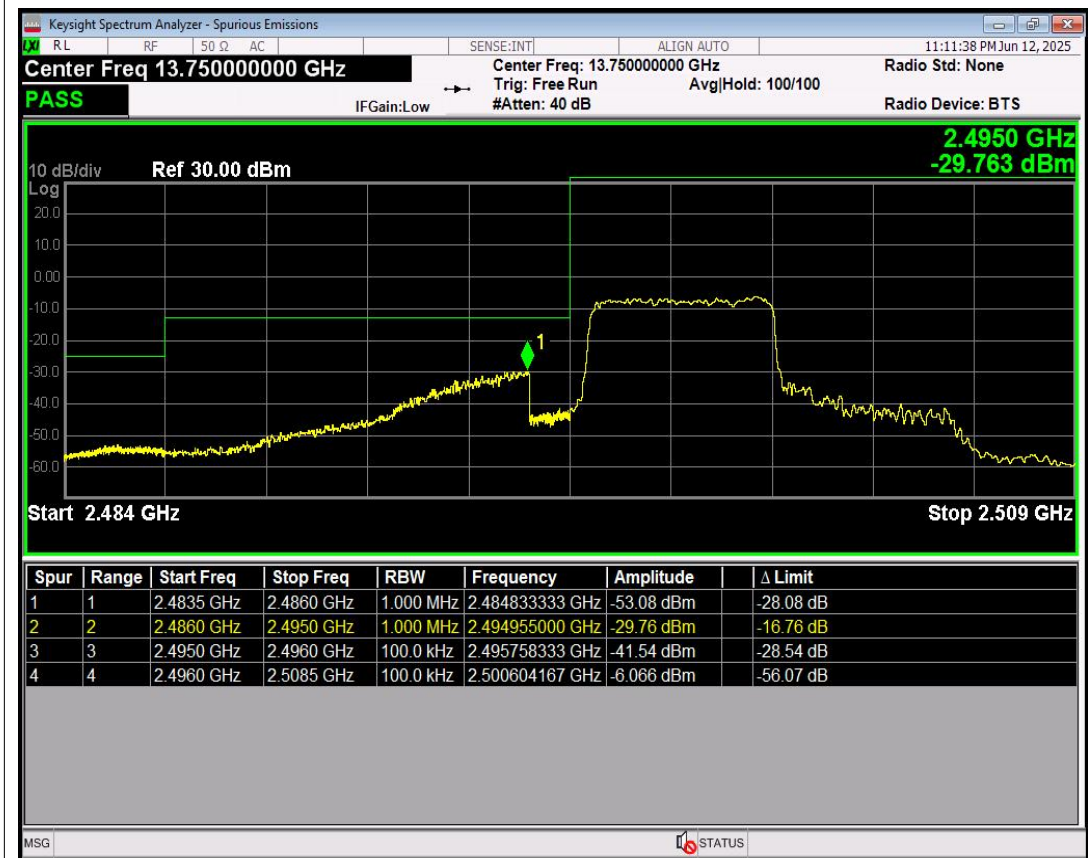

Band41 16QAM BW=5MHz Channel=41565 RB Size=1 Position=#Max

Band41 16QAM BW=5MHz Channel=41565 RB Size=12 Position=#0

Band41 16QAM BW=5MHz Channel=41565 RB Size=12 Position=#Max

Band41 16QAM BW=5MHz Channel=41565 RB Size=25 Position=#0

Band41 QPSK BW=10MHz Channel=39700 RB Size=1 Position=#0

Band41 QPSK BW=10MHz Channel=39700 RB Size=1 Position=#Mid

Band41 QPSK BW=10MHz Channel=39700 RB Size=1 Position=#Max

Band41 QPSK BW=10MHz Channel=39700 RB Size=25 Position=#0