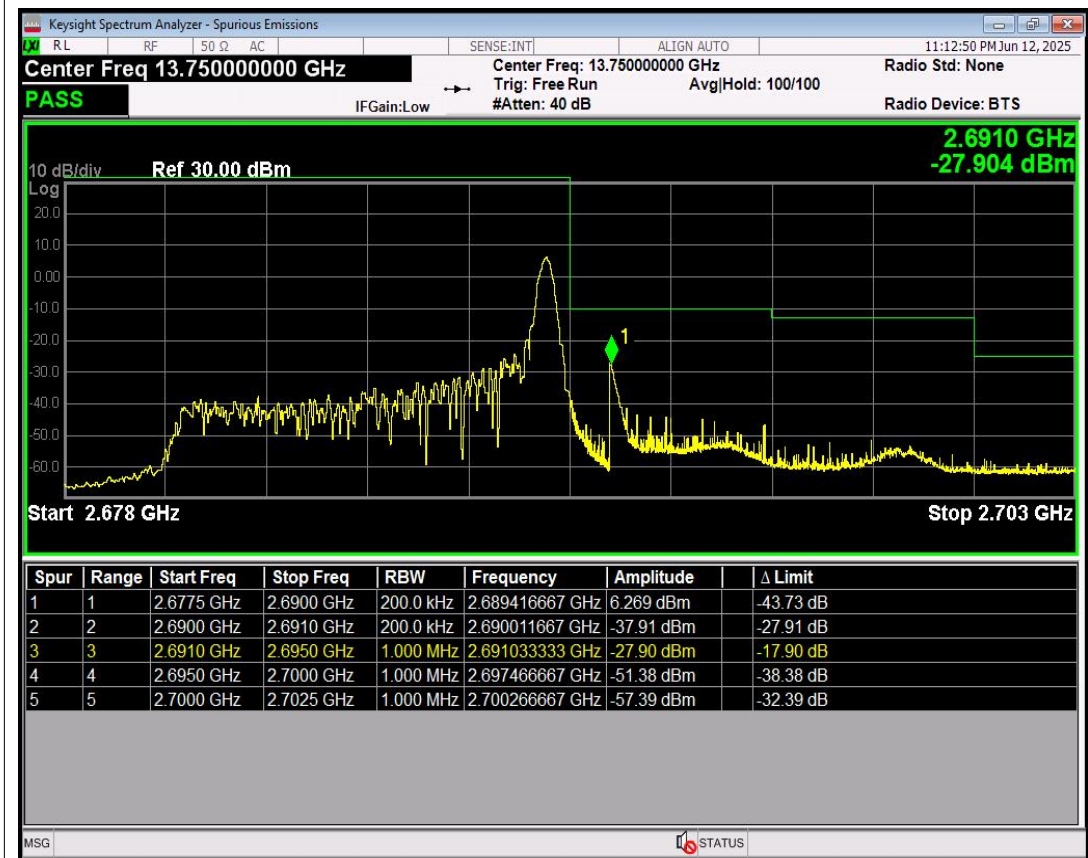

Band41 16QAM BW=10MHz Channel=41540 RB Size=1 Position=#Max