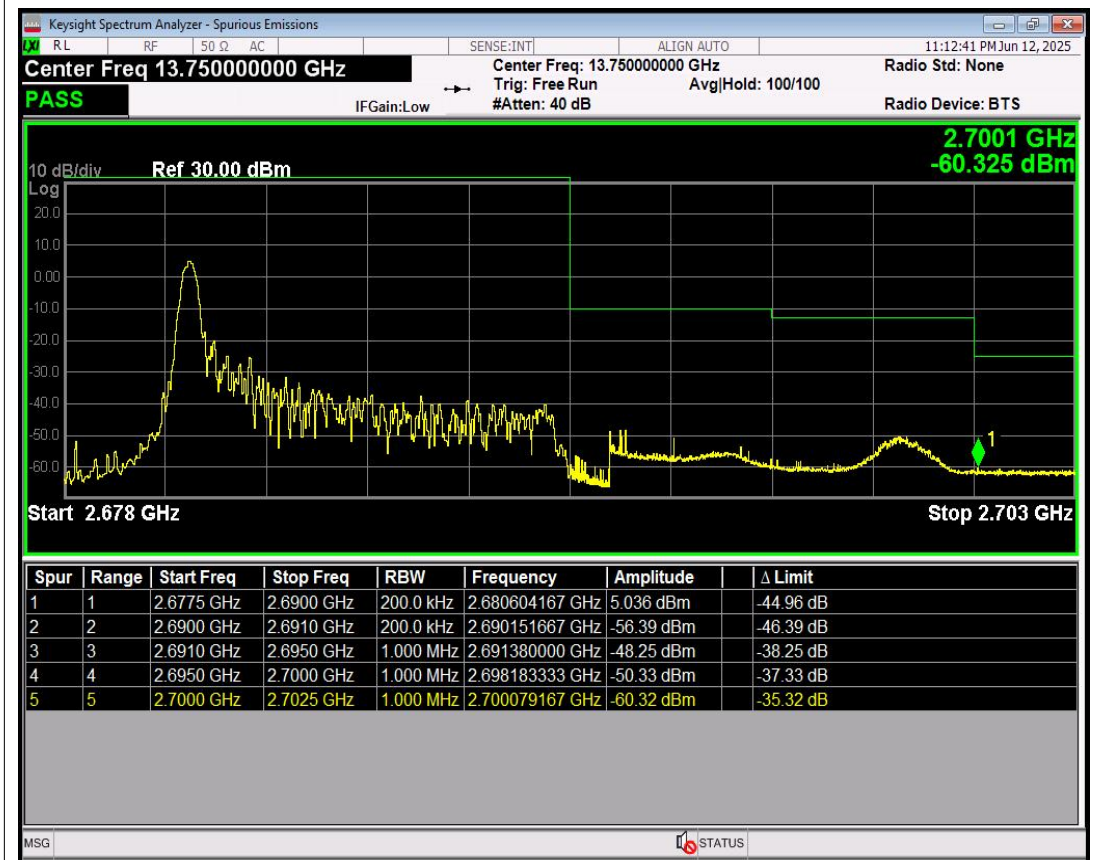

Band41 16QAM BW=10MHz Channel=41540 RB Size=1 Position=#0