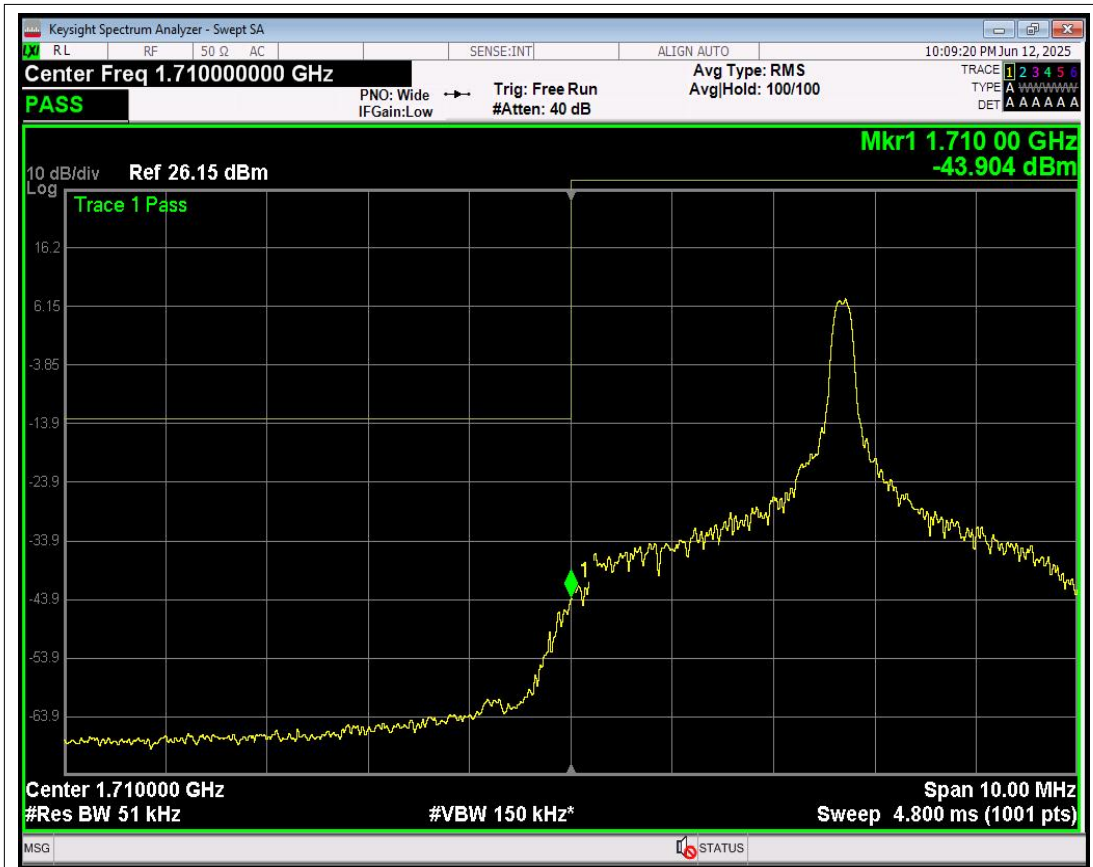

Band4 QPSK BW=5MHz Channel=19975 RB Size=1 Position=#0

Band4 QPSK BW=5MHz Channel=19975 RB Size=1 Position=#Mid

Band4 QPSK BW=5MHz Channel=19975 RB Size=1 Position=#Max

Band4 QPSK BW=5MHz Channel=19975 RB Size=12 Position=#0

Band4 QPSK BW=5MHz Channel=19975 RB Size=12 Position=#Max

Band4 16QAM BW=5MHz Channel=19975 RB Size=1 Position=#0

Band4 16QAM BW=5MHz Channel=19975 RB Size=1 Position=#Mid

Band4 16QAM BW=5MHz Channel=19975 RB Size=1 Position=#Max