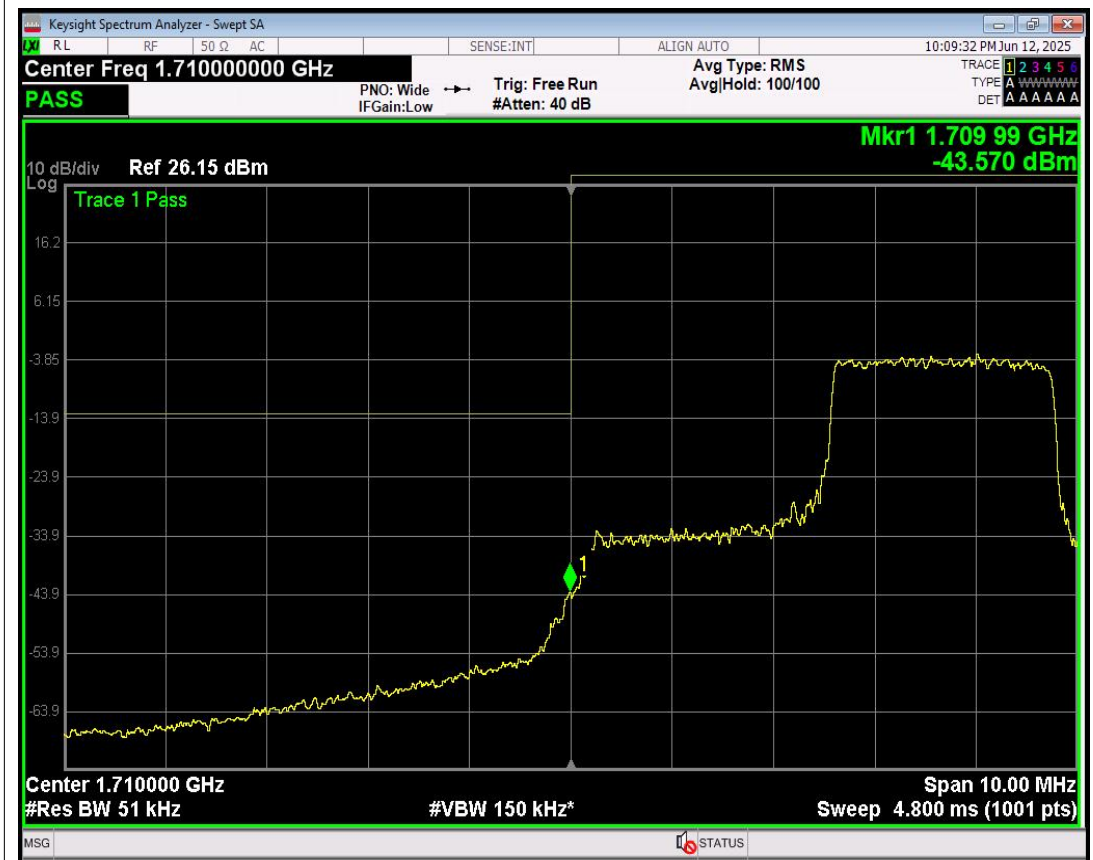

Band4 QPSK BW=5MHz Channel=19975 RB Size=12 Position=#Max

Band4 16QAM BW=5MHz Channel=19975 RB Size=1 Position=#0

Band4 16QAM BW=5MHz Channel=19975 RB Size=1 Position=#Mid

Band4 16QAM BW=5MHz Channel=19975 RB Size=1 Position=#Max

Band4 16QAM BW=5MHz Channel=19975 RB Size=12 Position=#0

Band4 16QAM BW=5MHz Channel=19975 RB Size=12 Position=#Max

Band4 QPSK BW=5MHz Channel=20375 RB Size=1 Position=#0

Band4 QPSK BW=5MHz Channel=20375 RB Size=1 Position=#Mid