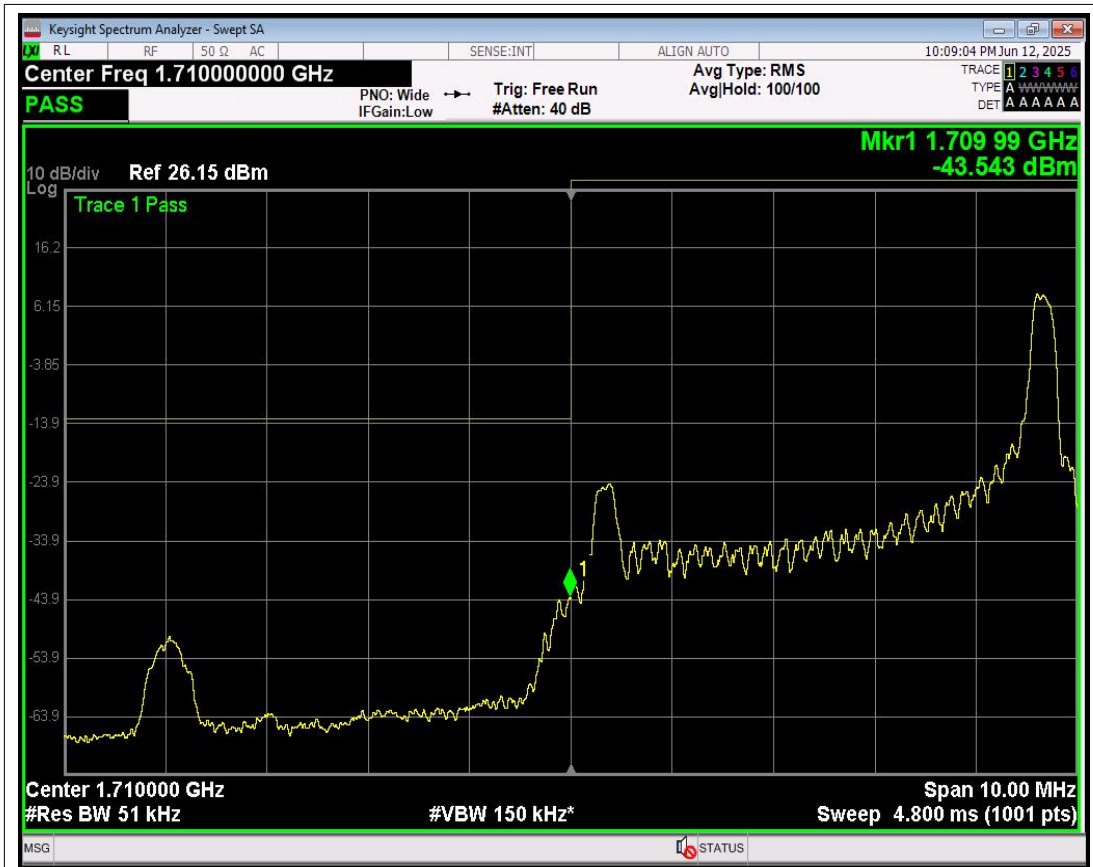

Band4 16QAM BW=3MHz Channel=20385 RB Size=1 Position=#Mid

Band4 16QAM BW=3MHz Channel=20385 RB Size=1 Position=#Max

Band4 16QAM BW=3MHz Channel=20385 RB Size=8 Position=#0

Band4 16QAM BW=3MHz Channel=20385 RB Size=8 Position=#Max

Band4 QPSK BW=5MHz Channel=19975 RB Size=1 Position=#0

Band4 QPSK BW=5MHz Channel=19975 RB Size=1 Position=#Mid

Band4 QPSK BW=5MHz Channel=19975 RB Size=1 Position=#Max

Band4 QPSK BW=5MHz Channel=19975 RB Size=12 Position=#0