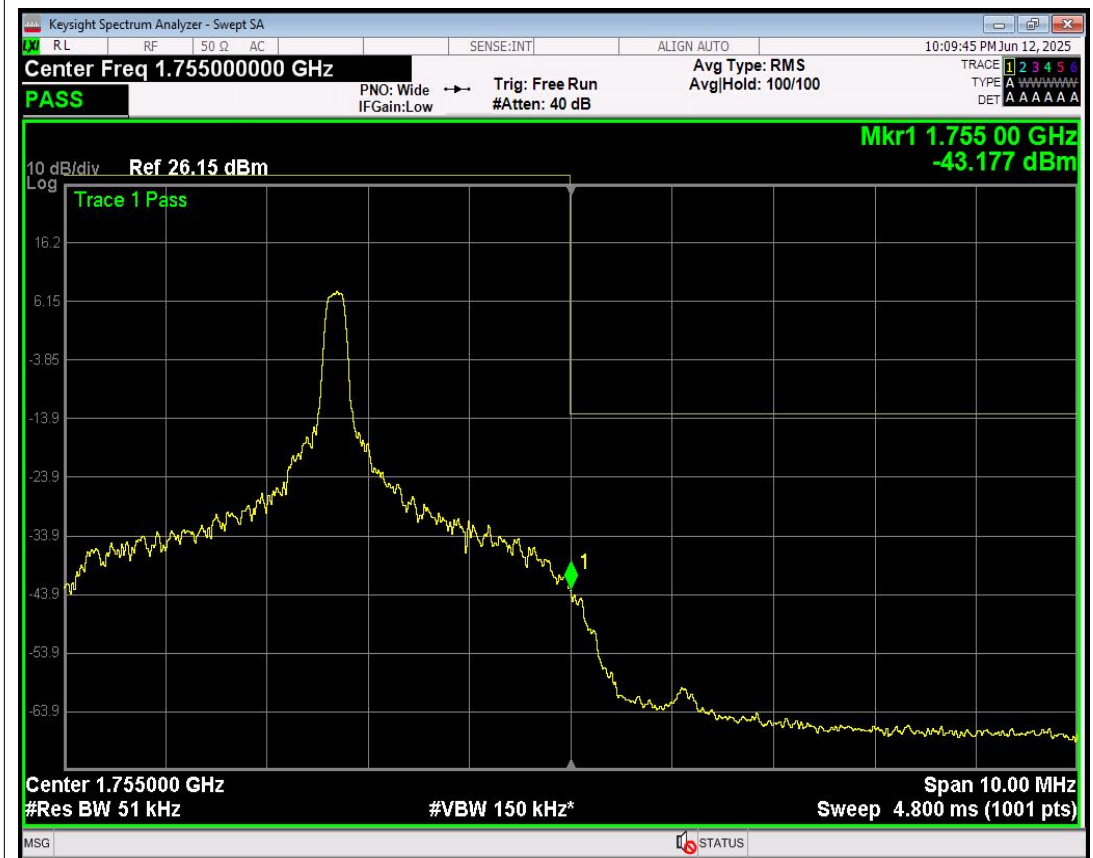

Band4 QPSK BW=5MHz Channel=20375 RB Size=1 Position=#0

Band4 QPSK BW=5MHz Channel=20375 RB Size=1 Position=#Mid