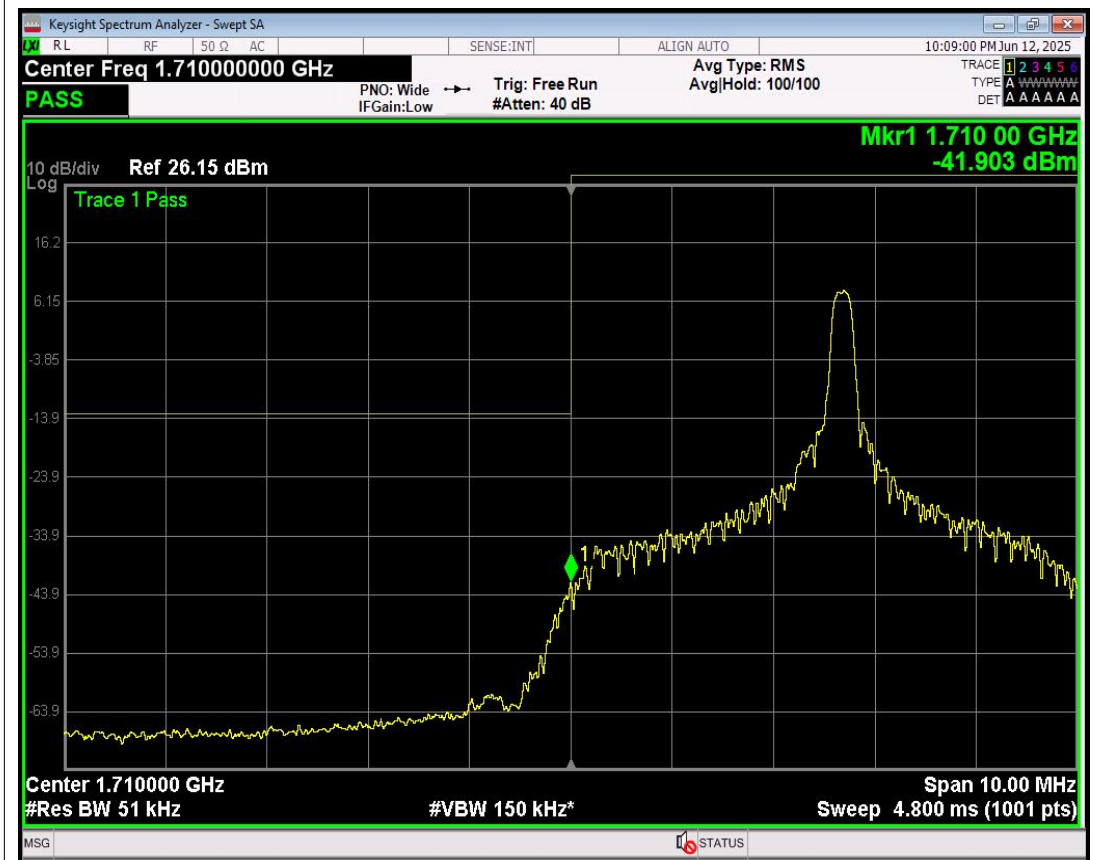

Band4 16QAM BW=3MHz Channel=20385 RB Size=1 Position=#Mid

Band4 16QAM BW=3MHz Channel=20385 RB Size=1 Position=#Max

Band4 16QAM BW=3MHz Channel=20385 RB Size=8 Position=#0

Band4 16QAM BW=3MHz Channel=20385 RB Size=8 Position=#Max

Band4 QPSK BW=5MHz Channel=19975 RB Size=1 Position=#0

Band4 QPSK BW=5MHz Channel=19975 RB Size=1 Position=#Mid

Band4 QPSK BW=5MHz Channel=19975 RB Size=1 Position=#Max

Band4 QPSK BW=5MHz Channel=19975 RB Size=12 Position=#0