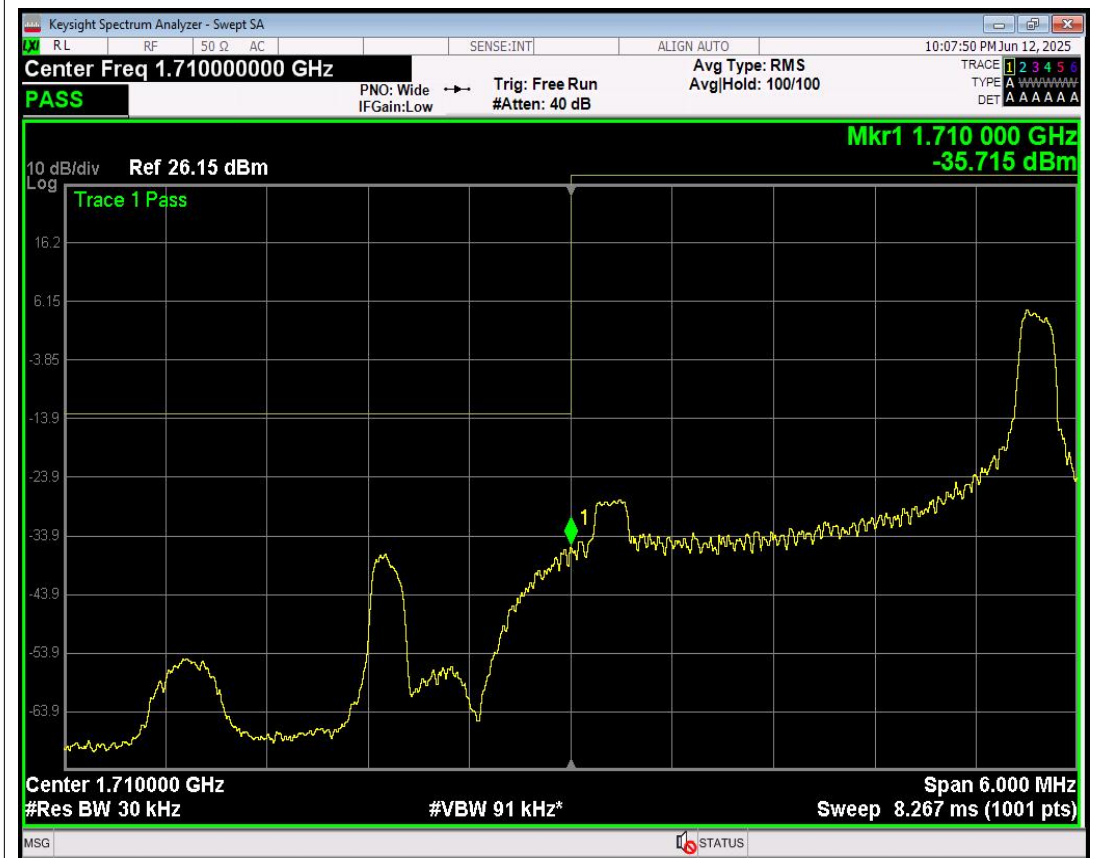

Band4 16QAM BW=3MHz Channel=19965 RB Size=1 Position=#Mid

Band4 16QAM BW=3MHz Channel=19965 RB Size=1 Position=#Max