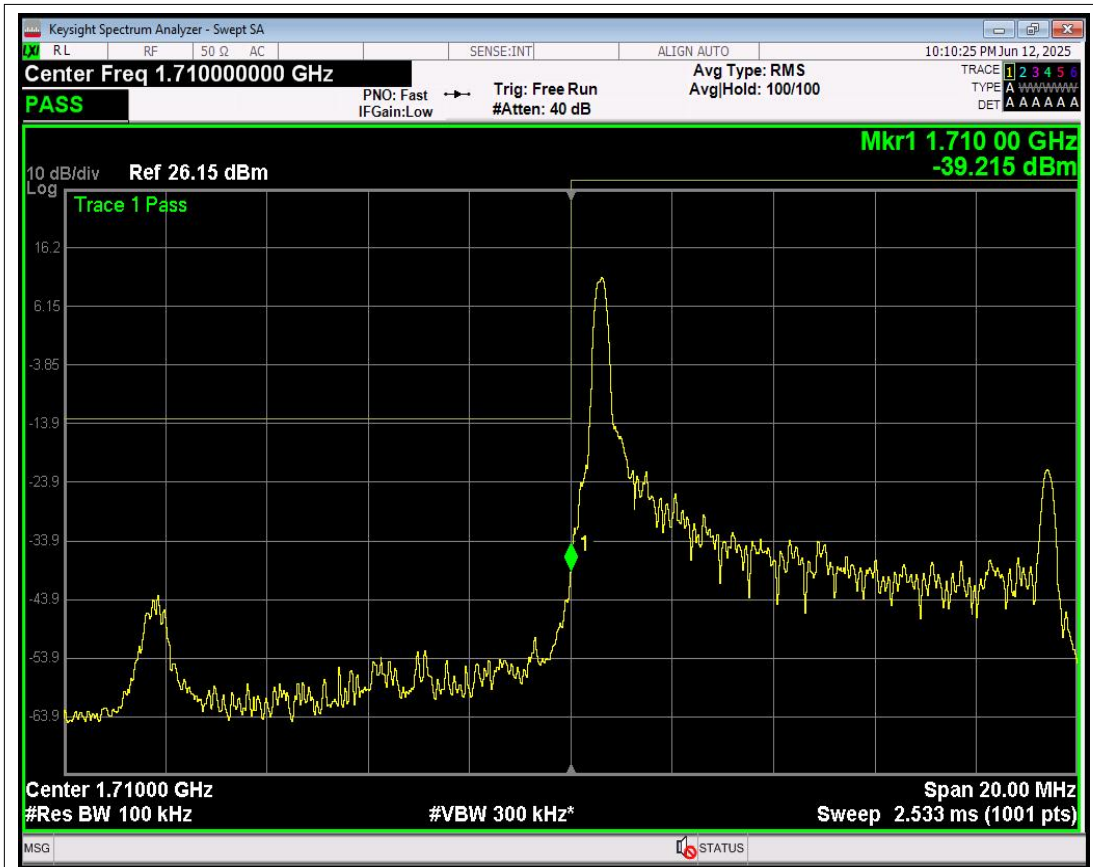

Band4 16QAM BW=5MHz Channel=20375 RB Size=1 Position=#Mid

Band4 16QAM BW=5MHz Channel=20375 RB Size=1 Position=#Max

Band4 16QAM BW=5MHz Channel=20375 RB Size=12 Position=#0

Band4 16QAM BW=5MHz Channel=20375 RB Size=12 Position=#Max