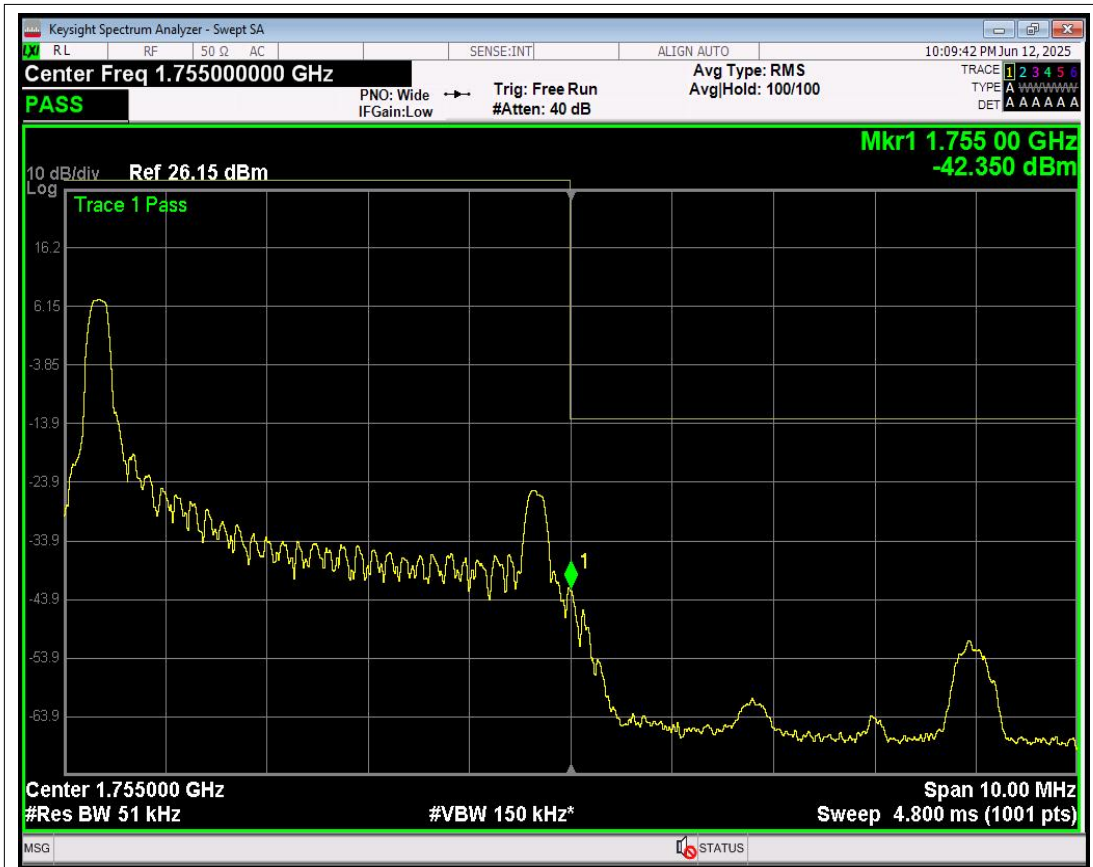

Band4 16QAM BW=5MHz Channel=19975 RB Size=12 Position=#Max

Band4 QPSK BW=5MHz Channel=20375 RB Size=1 Position=#0