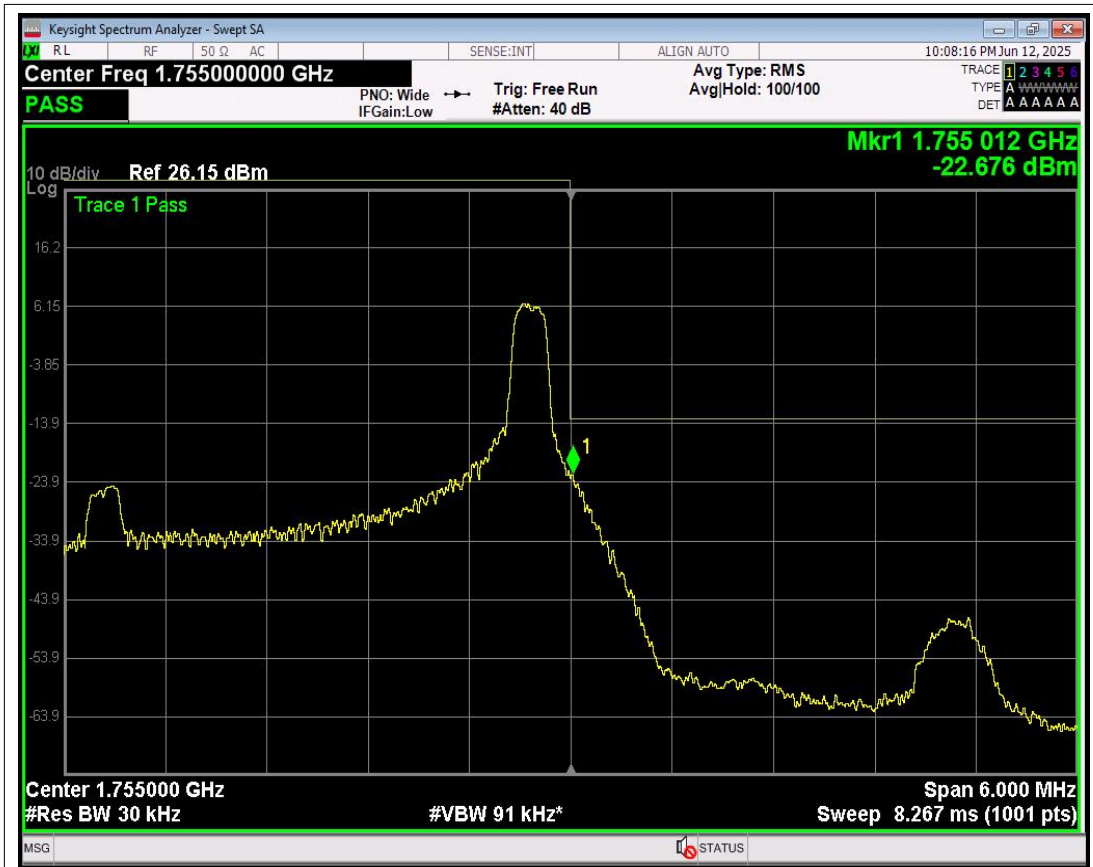

Band4 16QAM BW=3MHz Channel=19965 RB Size=8 Position=#0

Band4 16QAM BW=3MHz Channel=19965 RB Size=8 Position=#Max

Band4 QPSK BW=3MHz Channel=20385 RB Size=1 Position=#0

Band4 QPSK BW=3MHz Channel=20385 RB Size=1 Position=#Mid