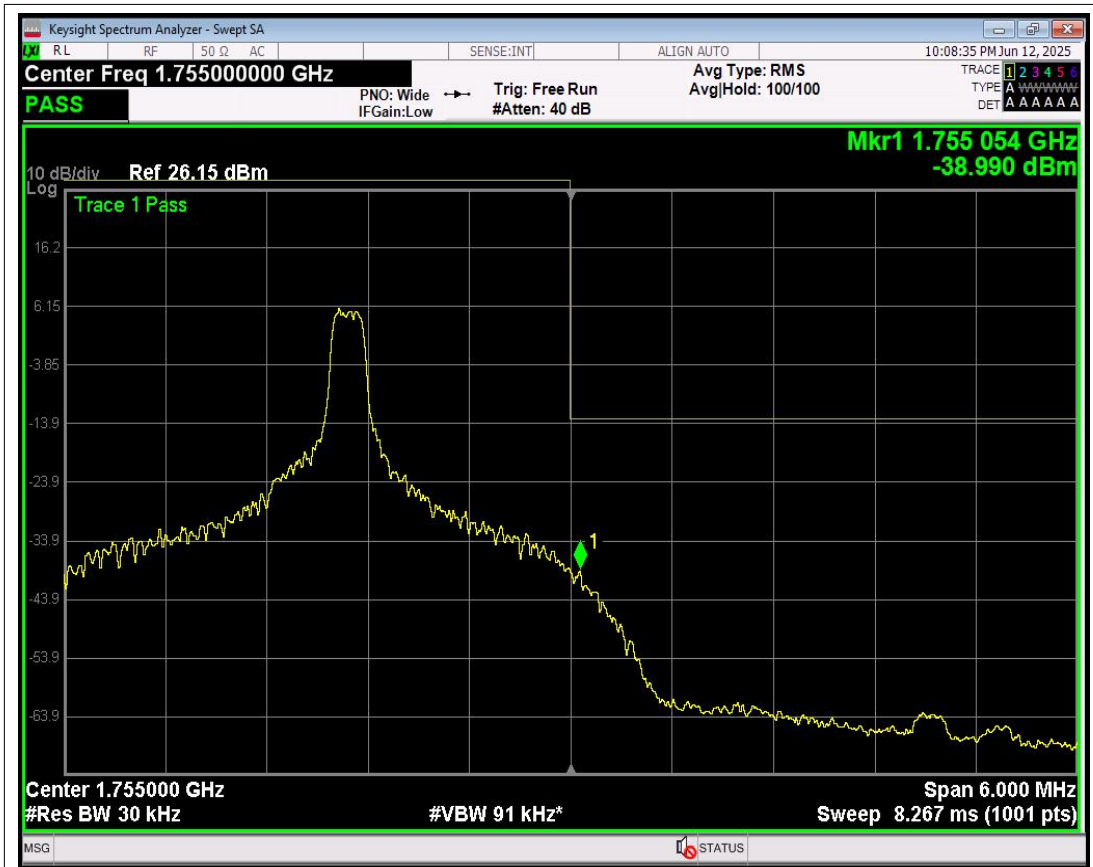

Band4 QPSK BW=3MHz Channel=20385 RB Size=1 Position=#Max

Band4 QPSK BW=3MHz Channel=20385 RB Size=8 Position=#0

Band4 QPSK BW=3MHz Channel=20385 RB Size=8 Position=#Max

Band4 16QAM BW=3MHz Channel=20385 RB Size=1 Position=#0