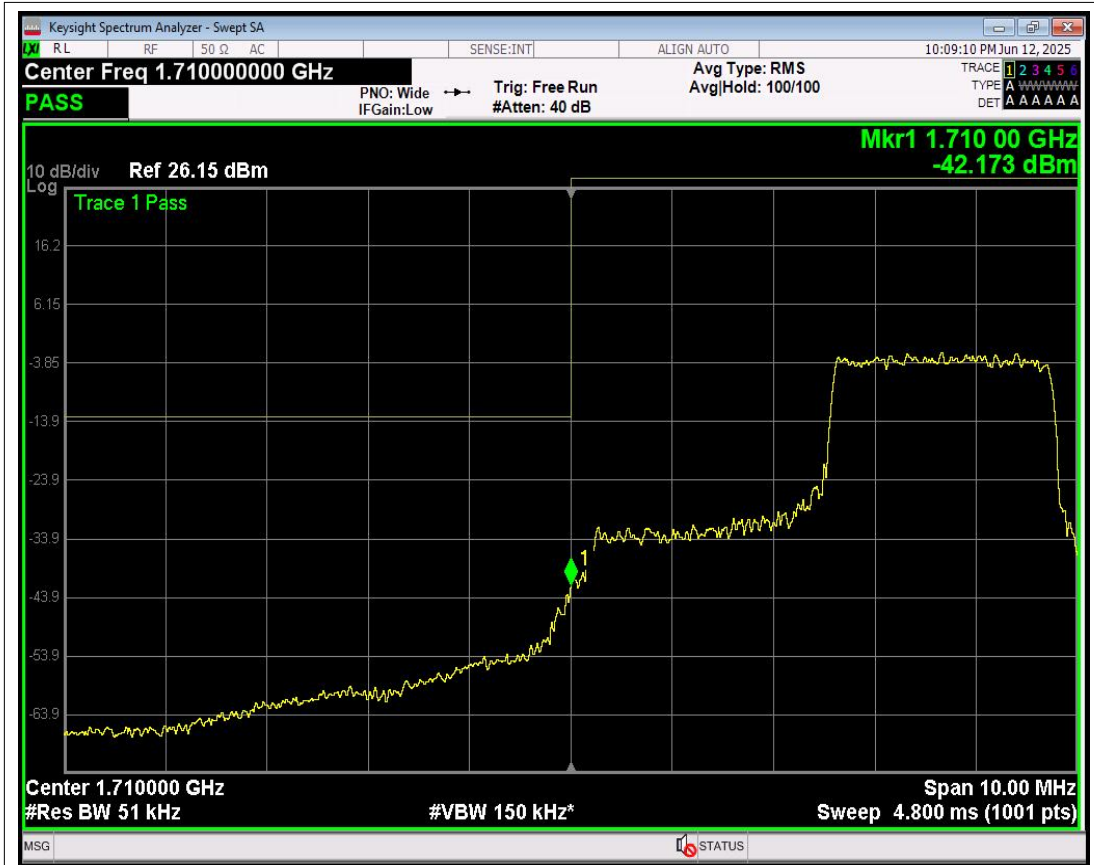

Band4 QPSK BW=5MHz Channel=19975 RB Size=1 Position=#0

Band4 QPSK BW=5MHz Channel=19975 RB Size=1 Position=#Mid

Band4 QPSK BW=5MHz Channel=19975 RB Size=1 Position=#Max

Band4 QPSK BW=5MHz Channel=19975 RB Size=12 Position=#0

Band4 QPSK BW=5MHz Channel=19975 RB Size=12 Position=#Max

Band4 16QAM BW=5MHz Channel=19975 RB Size=1 Position=#0

Band4 16QAM BW=5MHz Channel=19975 RB Size=1 Position=#Mid

Band4 16QAM BW=5MHz Channel=19975 RB Size=1 Position=#Max