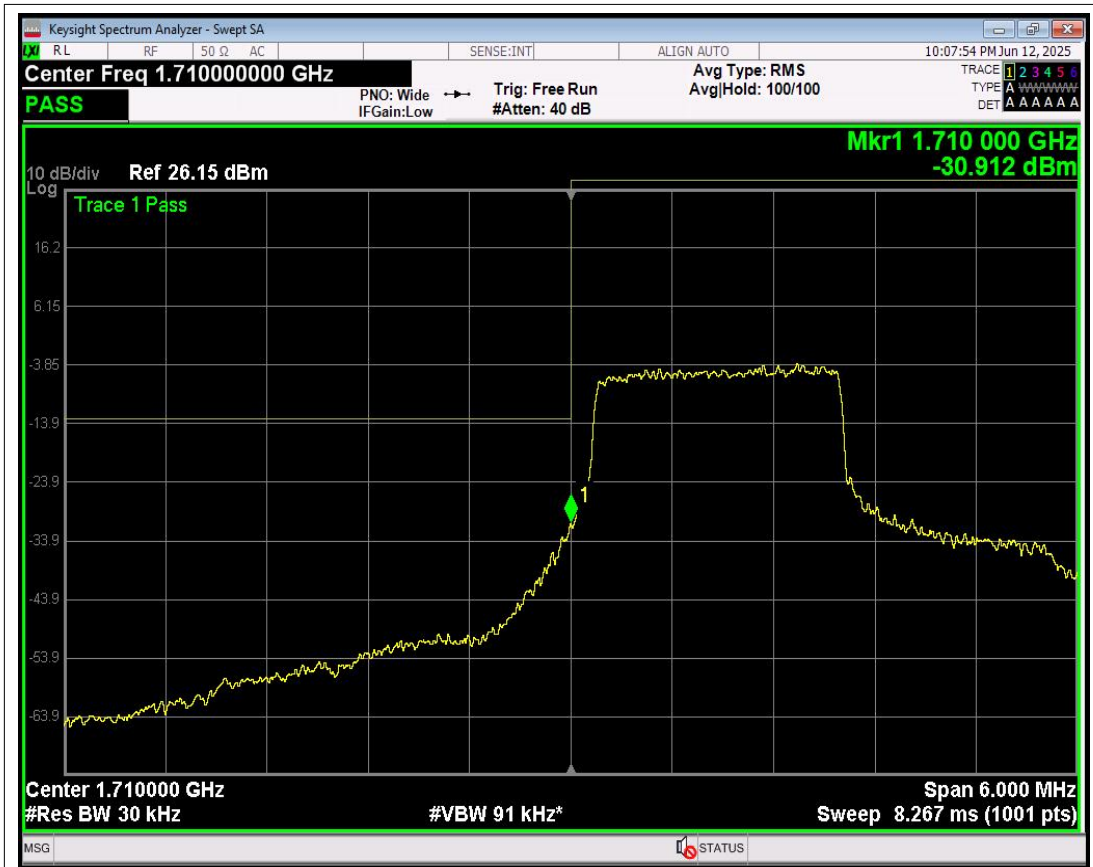

Band4 QPSK BW=3MHz Channel=19965 RB Size=8 Position=#Max

Band4 16QAM BW=3MHz Channel=19965 RB Size=1 Position=#0

Band4 16QAM BW=3MHz Channel=19965 RB Size=1 Position=#Mid

Band4 16QAM BW=3MHz Channel=19965 RB Size=1 Position=#Max

Band4 16QAM BW=3MHz Channel=19965 RB Size=8 Position=#0

Band4 16QAM BW=3MHz Channel=19965 RB Size=8 Position=#Max

Band4 QPSK BW=3MHz Channel=20385 RB Size=1 Position=#0

Band4 QPSK BW=3MHz Channel=20385 RB Size=1 Position=#Mid