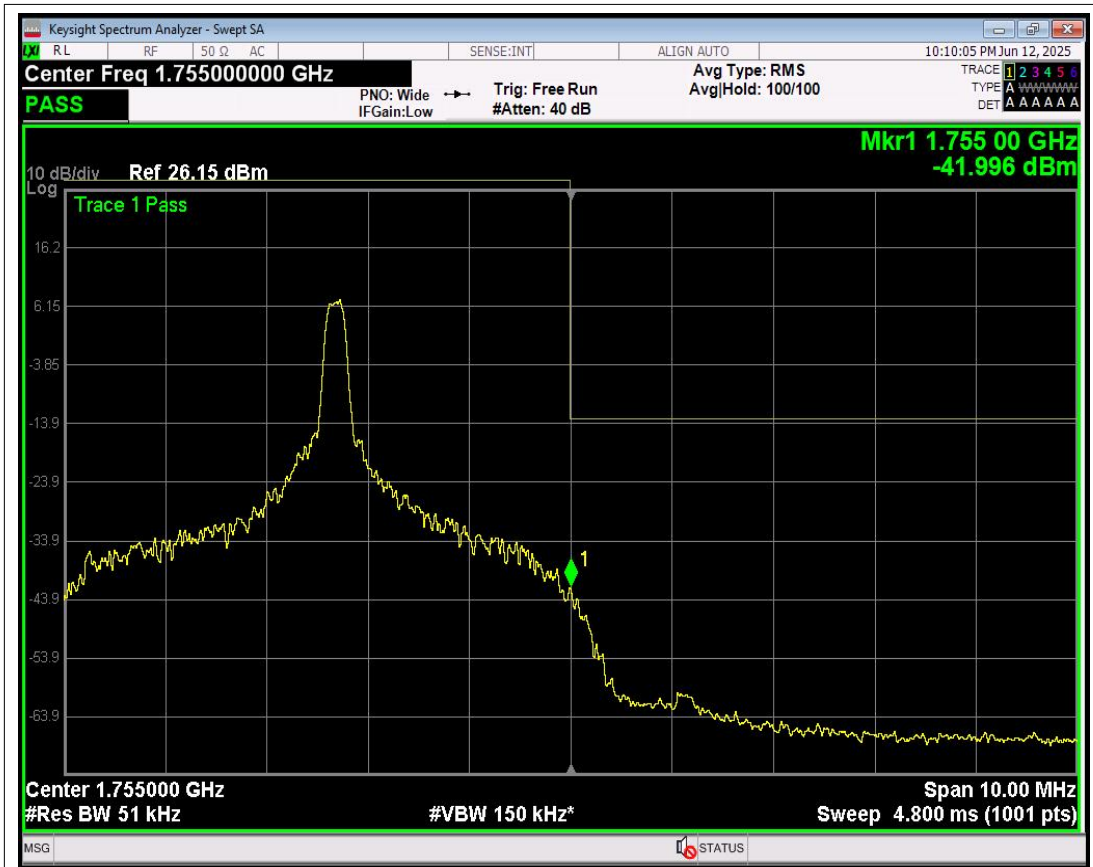

Band4 QPSK BW=5MHz Channel=20375 RB Size=1 Position=#Max

Band4 QPSK BW=5MHz Channel=20375 RB Size=12 Position=#0

Band4 QPSK BW=5MHz Channel=20375 RB Size=12 Position=#Max

Band4 16QAM BW=5MHz Channel=20375 RB Size=1 Position=#0

Band4 16QAM BW=5MHz Channel=20375 RB Size=1 Position=#Mid

Band4 16QAM BW=5MHz Channel=20375 RB Size=1 Position=#Max

Band4 16QAM BW=5MHz Channel=20375 RB Size=12 Position=#0

Band4 16QAM BW=5MHz Channel=20375 RB Size=12 Position=#Max