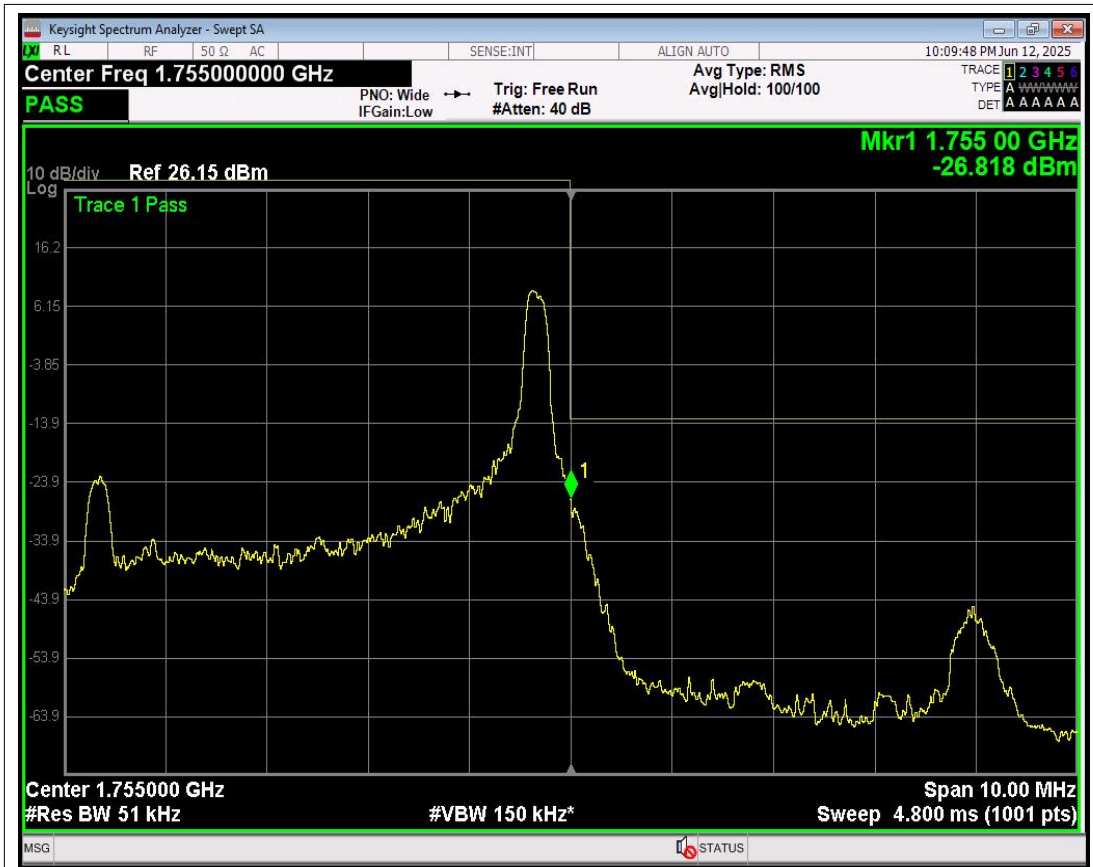

Band4 16QAM BW=5MHz Channel=19975 RB Size=12 Position=#0

Band4 16QAM BW=5MHz Channel=19975 RB Size=12 Position=#Max

Band4 QPSK BW=5MHz Channel=20375 RB Size=1 Position=#0

Band4 QPSK BW=5MHz Channel=20375 RB Size=1 Position=#Mid