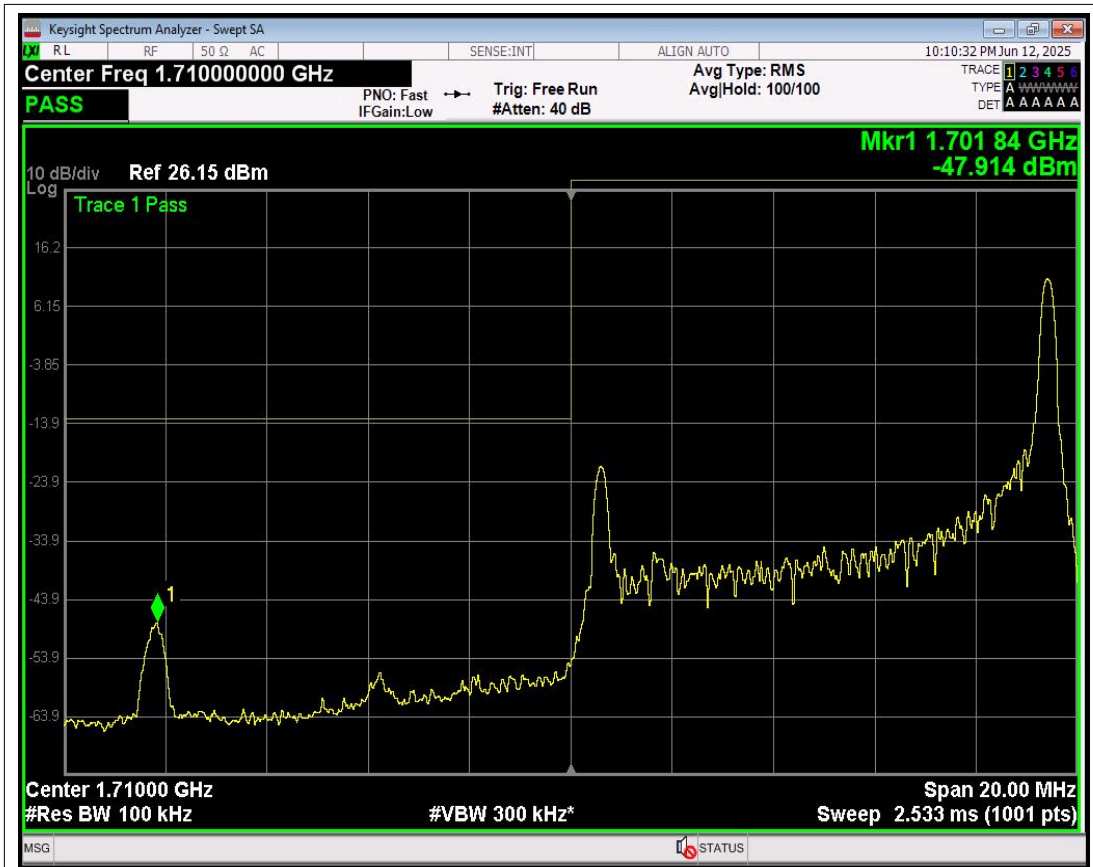

Band4 QPSK BW=10MHz Channel=20000 RB Size=1 Position=#Mid

Band4 QPSK BW=10MHz Channel=20000 RB Size=1 Position=#Max