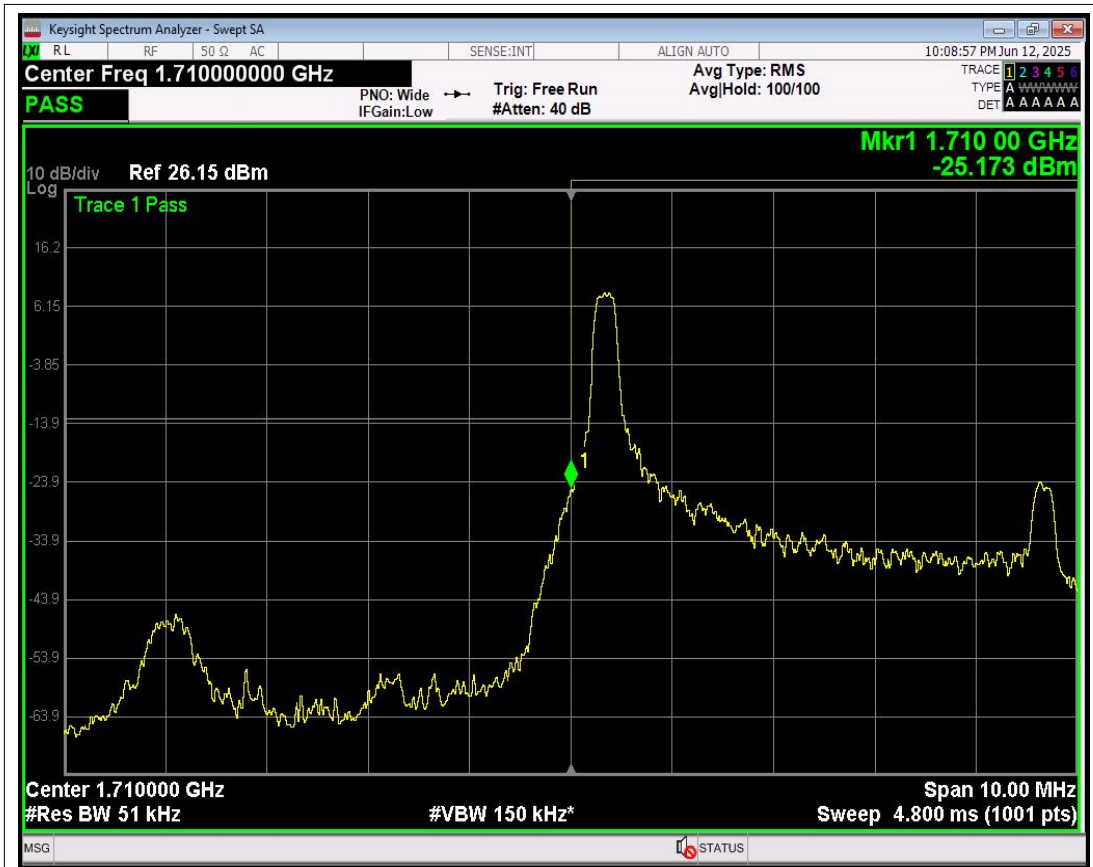

Band4 16QAM BW=3MHz Channel=20385 RB Size=1 Position=#Mid

Band4 16QAM BW=3MHz Channel=20385 RB Size=1 Position=#Max

Band4 16QAM BW=3MHz Channel=20385 RB Size=8 Position=#0

Band4 16QAM BW=3MHz Channel=20385 RB Size=8 Position=#Max