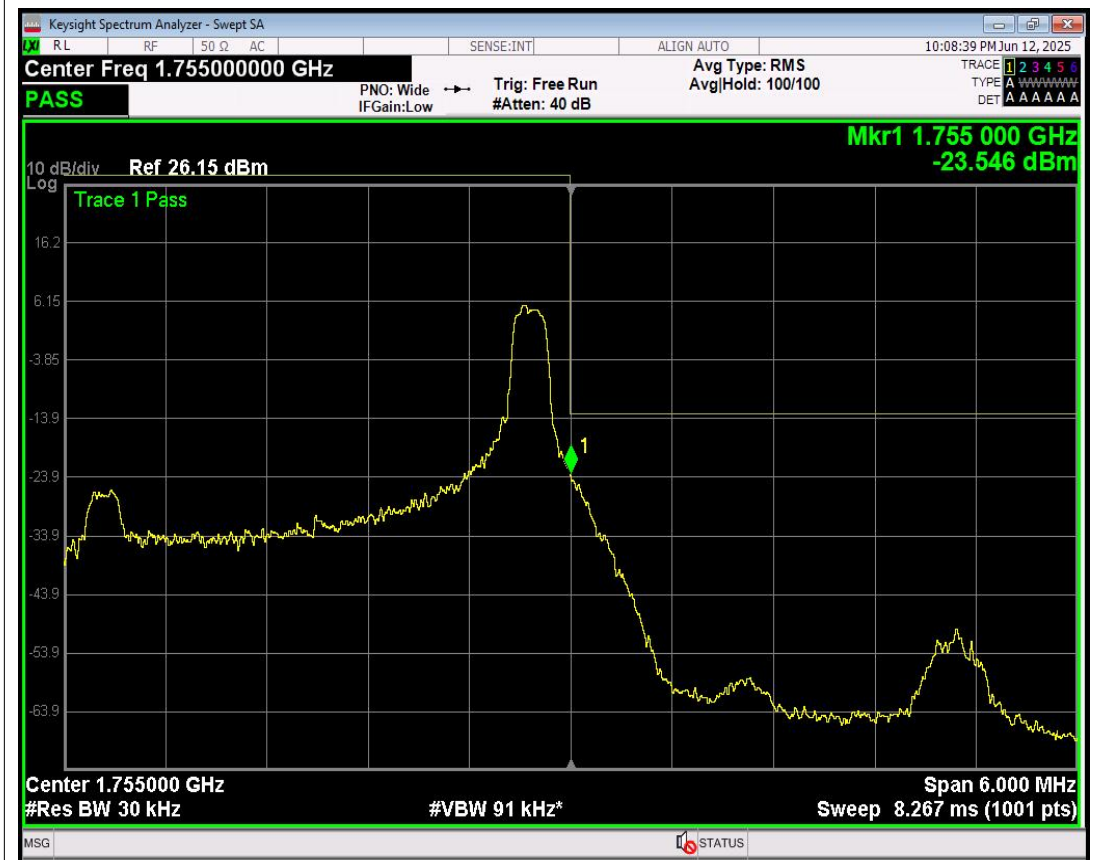

Band4 16QAM BW=3MHz Channel=20385 RB Size=1 Position=#Mid

Band4 16QAM BW=3MHz Channel=20385 RB Size=1 Position=#Max