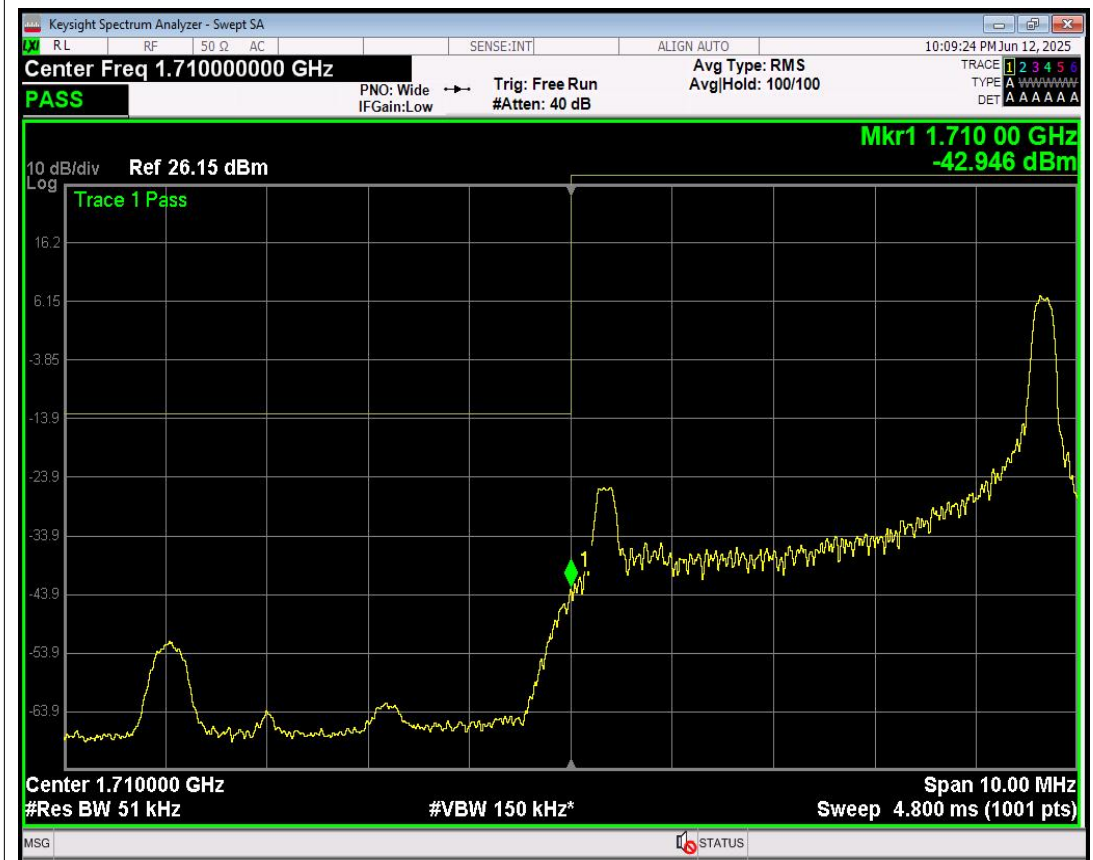

Band4 QPSK BW=5MHz Channel=19975 RB Size=12 Position=#Max

Band4 16QAM BW=5MHz Channel=19975 RB Size=1 Position=#0

Band4 16QAM BW=5MHz Channel=19975 RB Size=1 Position=#Mid

Band4 16QAM BW=5MHz Channel=19975 RB Size=1 Position=#Max