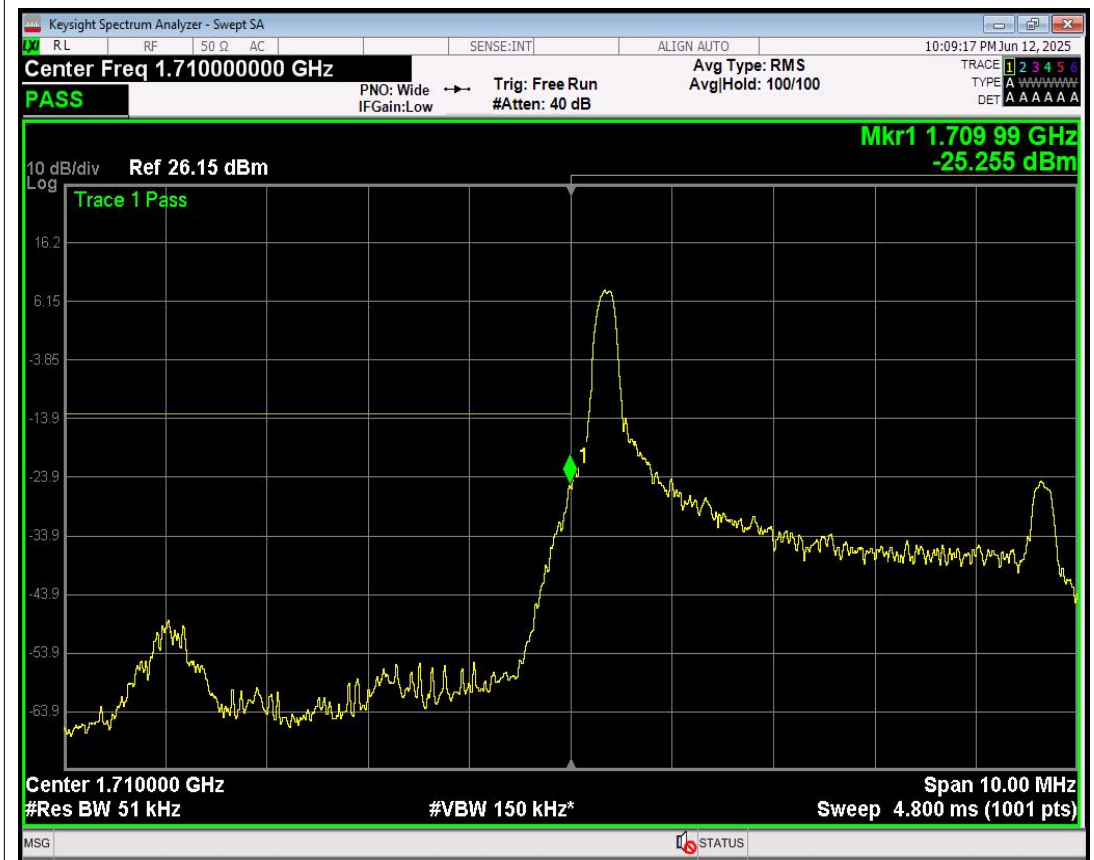

Band4 QPSK BW=5MHz Channel=19975 RB Size=12 Position=#Max

Band4 16QAM BW=5MHz Channel=19975 RB Size=1 Position=#0