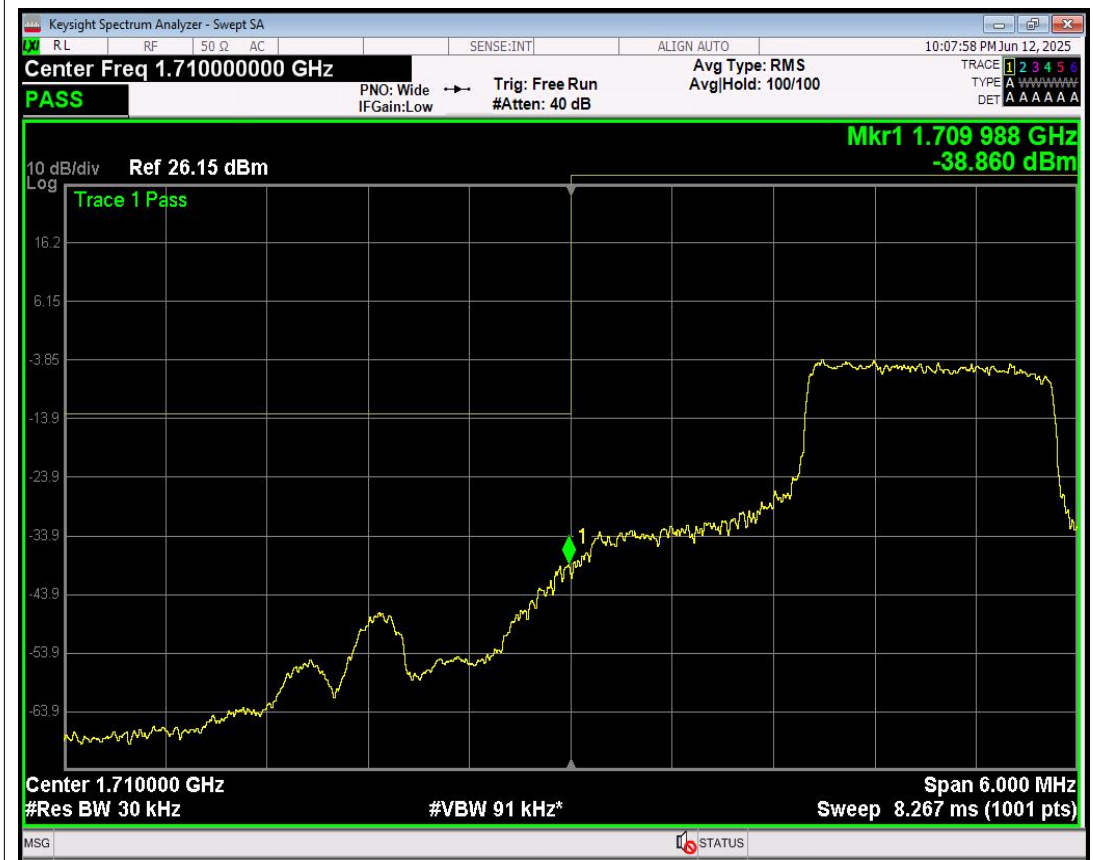

Band4 QPSK BW=3MHz Channel=19965 RB Size=8 Position=#Max

Band4 16QAM BW=3MHz Channel=19965 RB Size=1 Position=#0

Band4 16QAM BW=3MHz Channel=19965 RB Size=1 Position=#Mid

Band4 16QAM BW=3MHz Channel=19965 RB Size=1 Position=#Max

Band4 16QAM BW=3MHz Channel=19965 RB Size=8 Position=#0

Band4 16QAM BW=3MHz Channel=19965 RB Size=8 Position=#Max

Band4 QPSK BW=3MHz Channel=20385 RB Size=1 Position=#0

Band4 QPSK BW=3MHz Channel=20385 RB Size=1 Position=#Mid