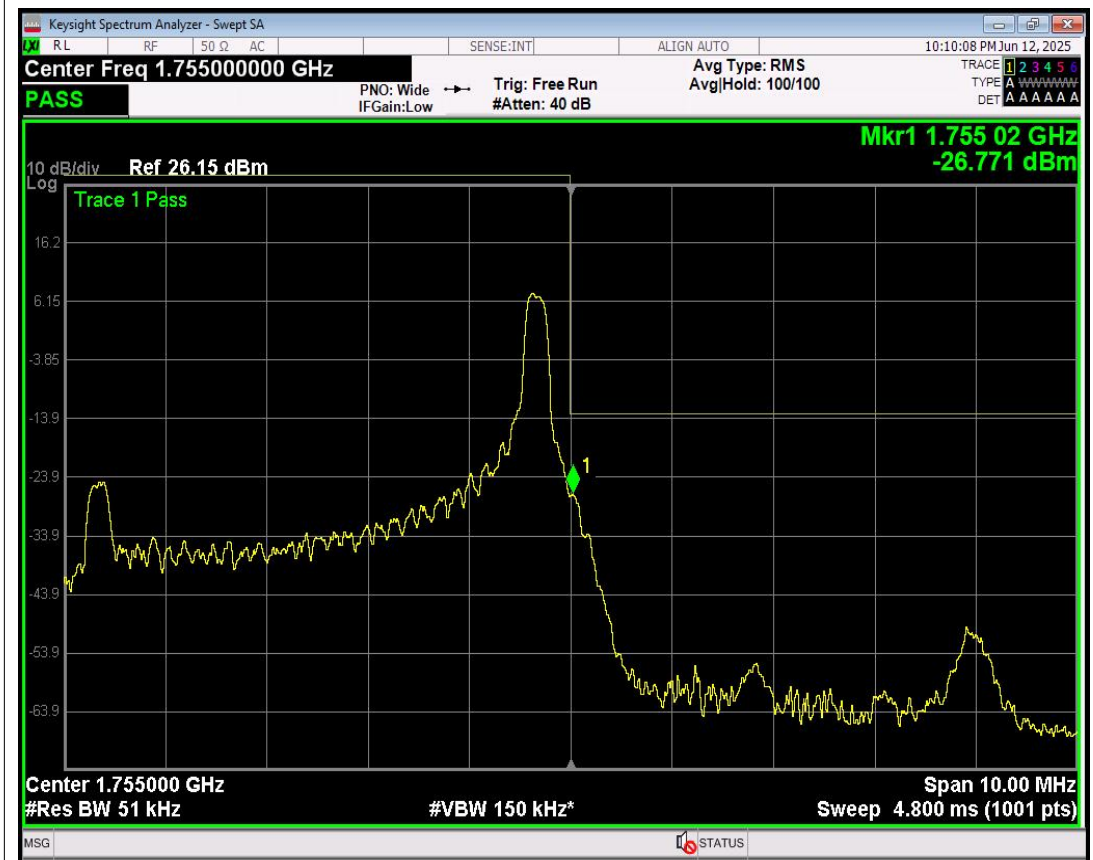

Band4 16QAM BW=5MHz Channel=20375 RB Size=1 Position=#Mid

Band4 16QAM BW=5MHz Channel=20375 RB Size=1 Position=#Max