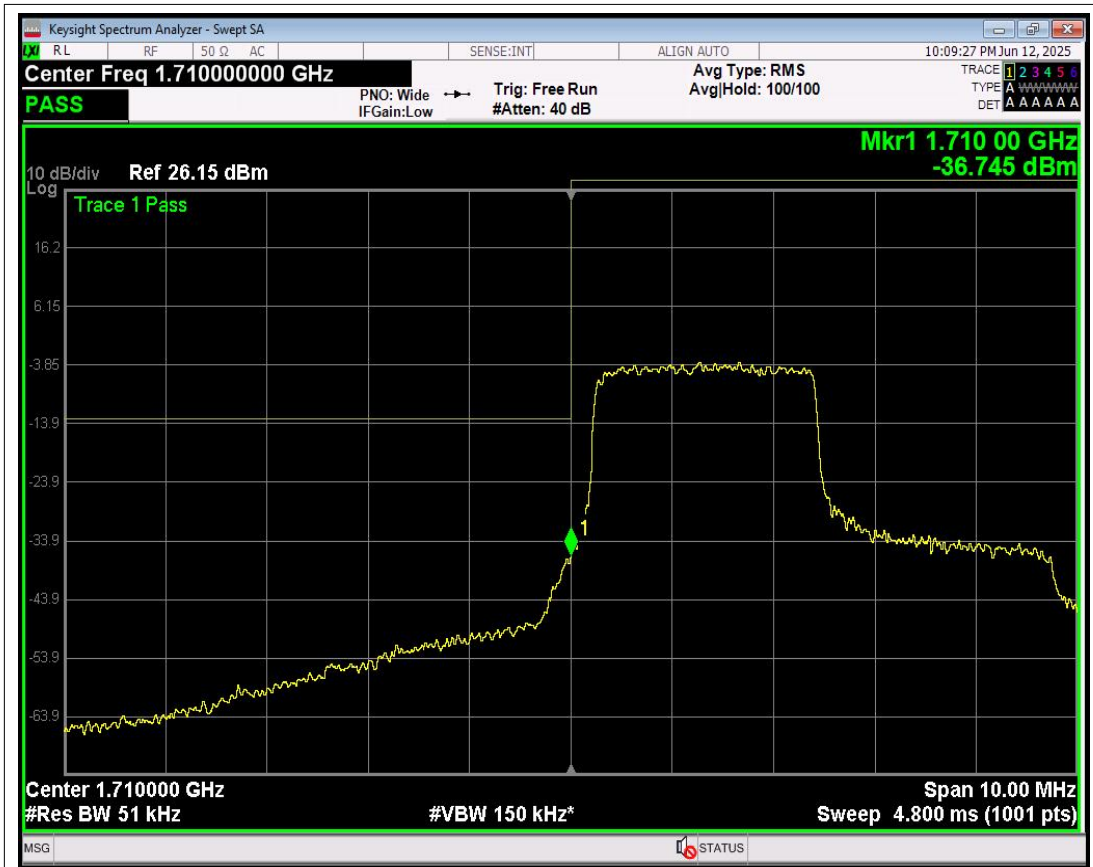

Band4 QPSK BW=5MHz Channel=19975 RB Size=12 Position=#Max

Band4 16QAM BW=5MHz Channel=19975 RB Size=1 Position=#0

Band4 16QAM BW=5MHz Channel=19975 RB Size=1 Position=#Mid

Band4 16QAM BW=5MHz Channel=19975 RB Size=1 Position=#Max