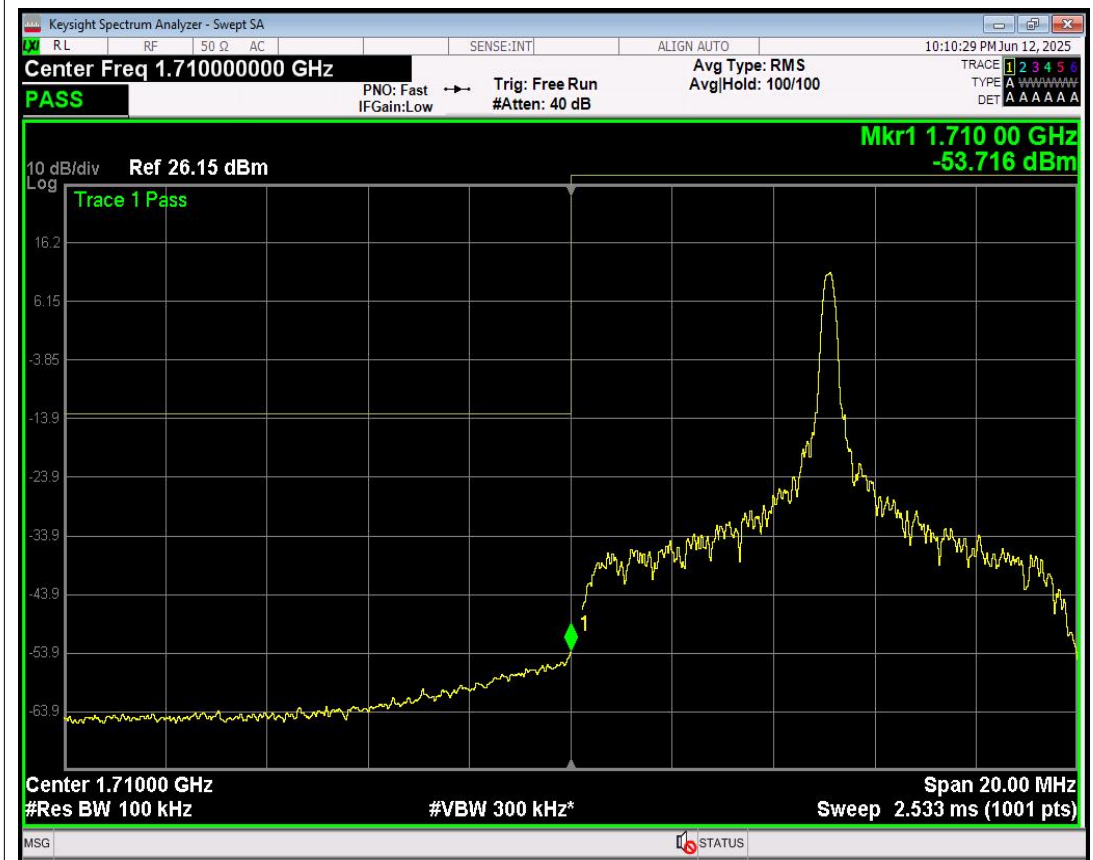

Band4 QPSK BW=10MHz Channel=20000 RB Size=1 Position=#0

Band4 QPSK BW=10MHz Channel=20000 RB Size=1 Position=#Mid