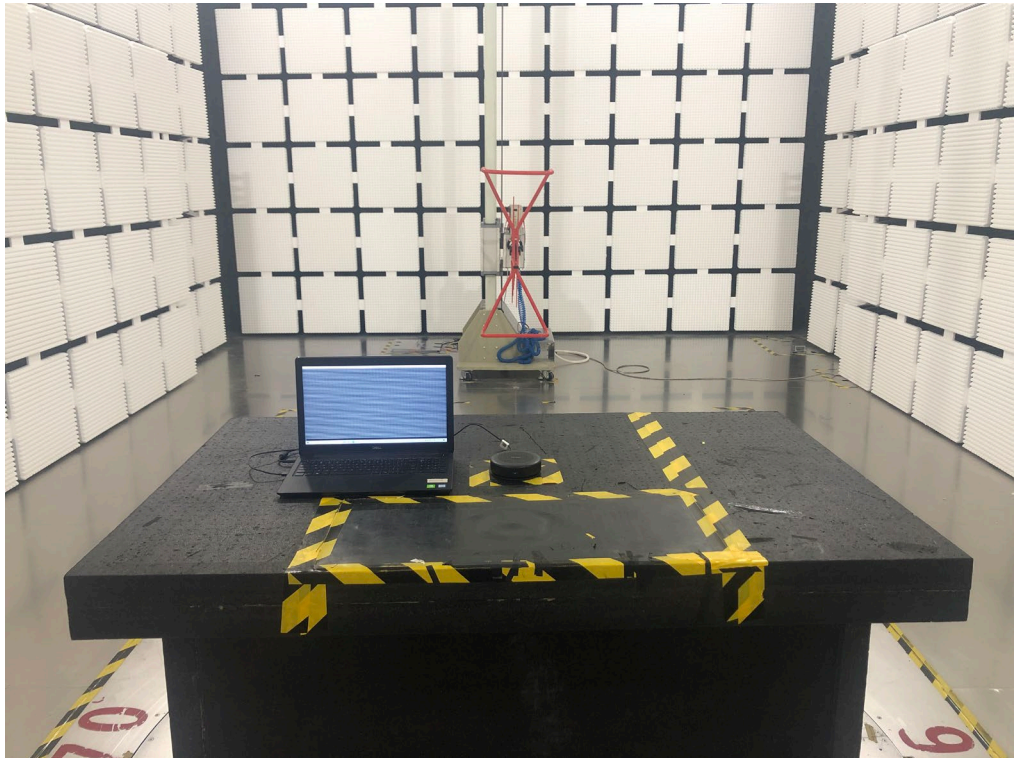

TEST SETUP PHOTOGRAPHS OF EUT

AC POWER LINE CONDUCTED EMISSION TEST

Front View

Side View

RADIATED EMISSION TEST

Below 1GHz

Above 1GHz