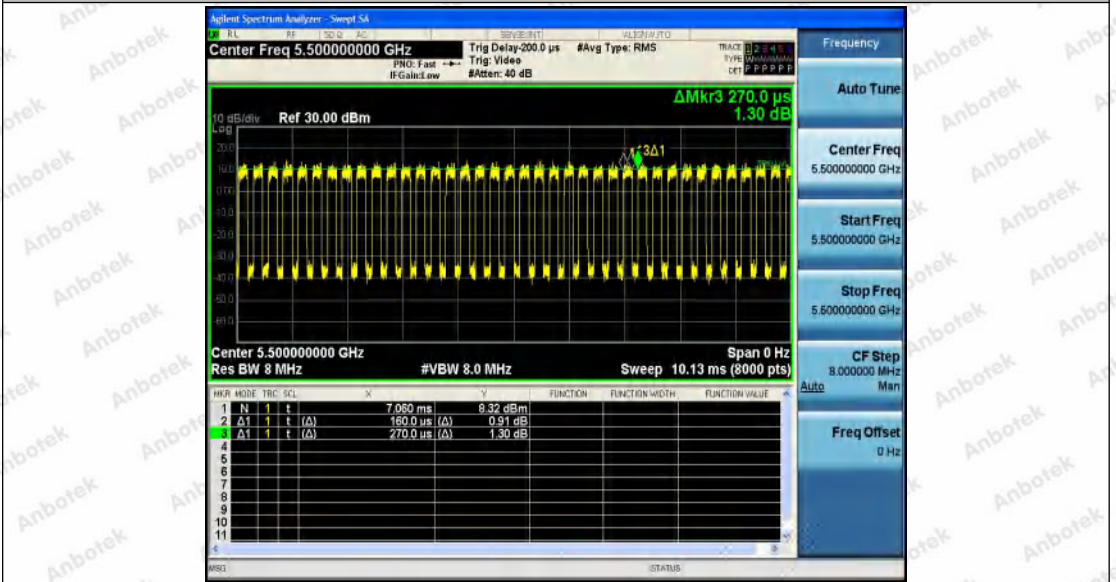

11N20SISO_Ant1_5500