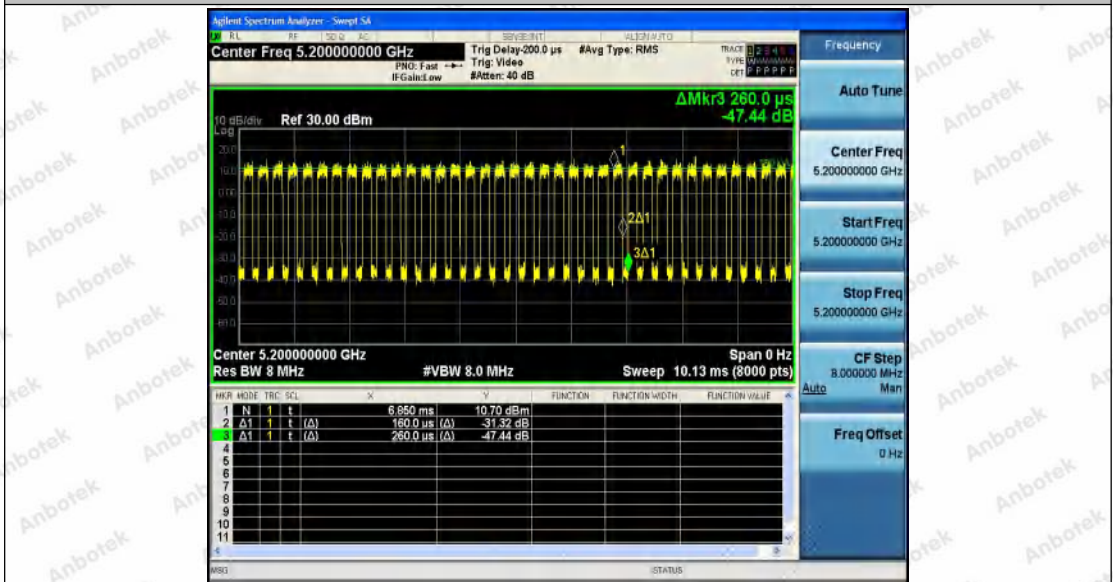

11N20SISO_Ant1_5200