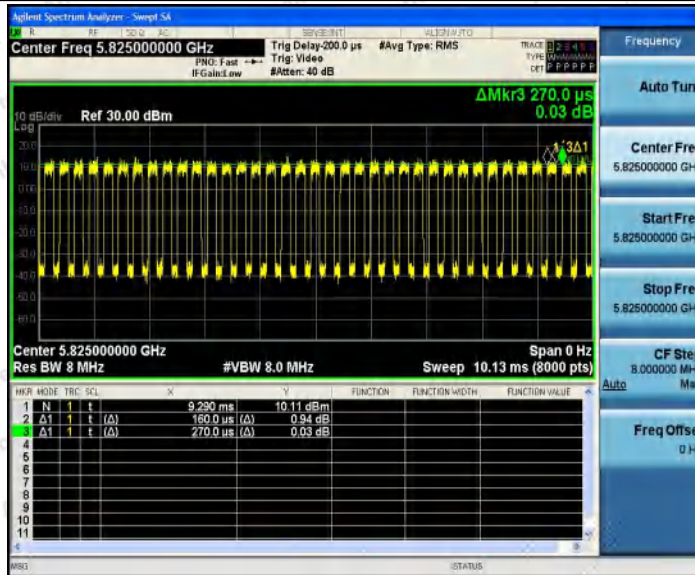

11A_Ant1_5825

Shenzhen Anbotek Compliance Laboratory Limited

Address: 1/F., Building D, Sogood Science and Technology Park, Sanwei Community, Hangcheng Street, Bao'an District, Shenzhen, Guangdong, China.
Tel: (86) 0755-26066440 Fax: (86) 0755-26014772 Email: service@anbotek.com

Hotline 400-003-0500
www.anbotek.com.cn