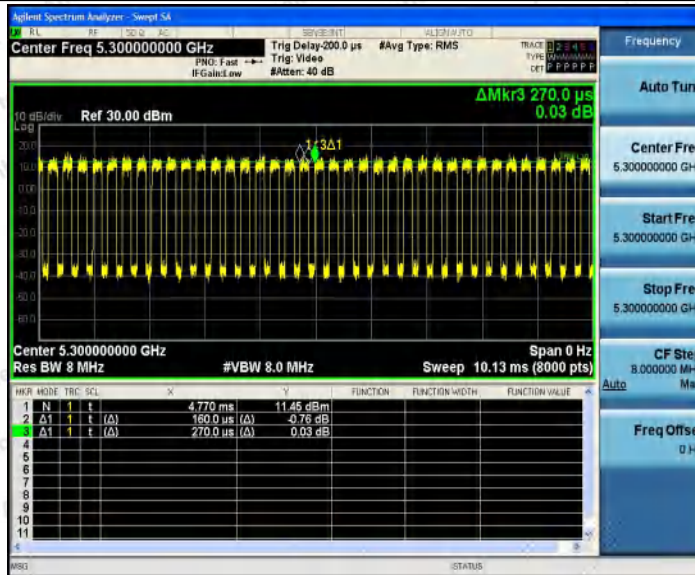

11N20SISO_Ant1_5300

Shenzhen Anbotek Compliance Laboratory Limited

Address: 1/F., Building D, Sogood Science and Technology Park, Sanwei Community, Hangcheng Street, Bao'an District, Shenzhen, Guangdong, China.
Tel: (86) 0755-26066440 Fax: (86) 0755-26014772 Email: service@anbotek.com

Hotline 400-003-0500
www.anbotek.com.cn