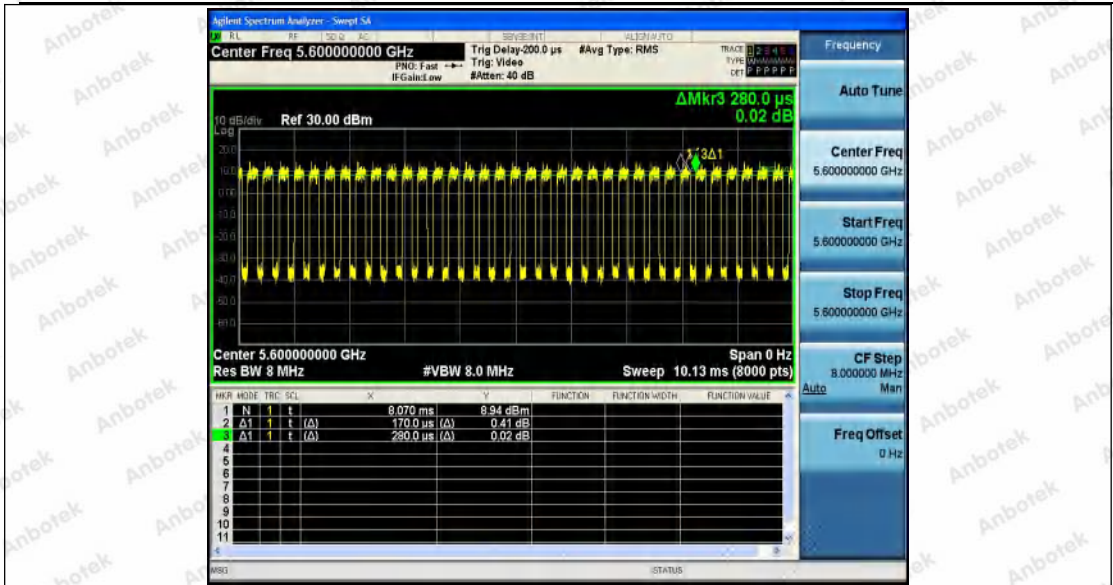

11A_Ant1_5600