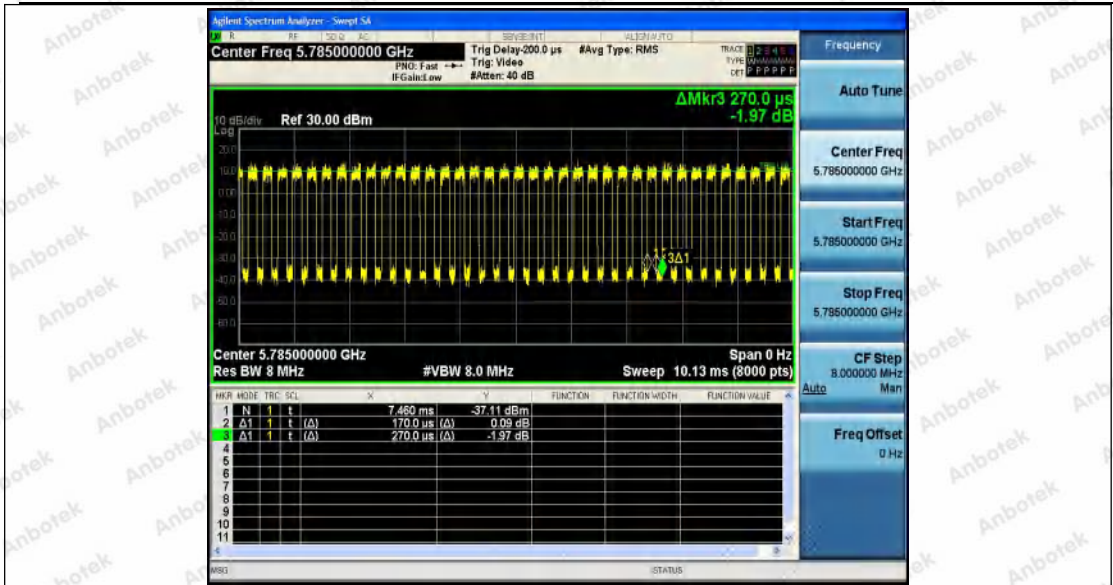

11N20SISO_Ant1_5785