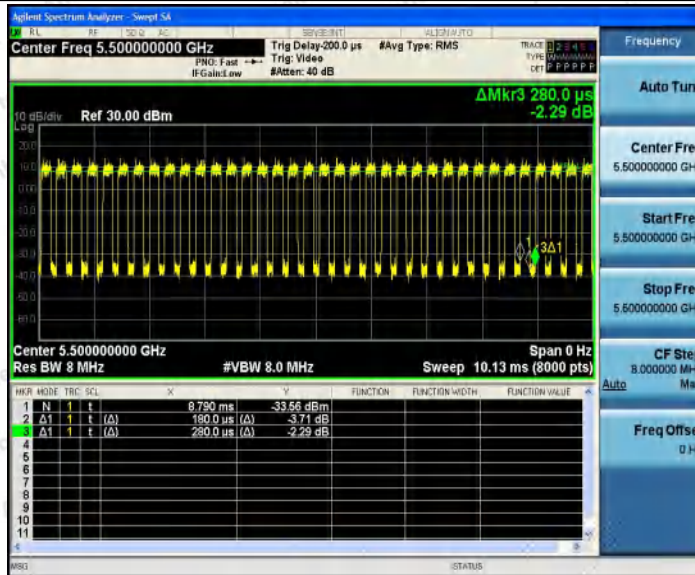

11A_Ant1_5500

Shenzhen Anbotek Compliance Laboratory Limited

Address: 1/F., Building D, Sogood Science and Technology Park, Sanwei Community, Hangcheng Street, Bao'an District, Shenzhen, Guangdong, China.
Tel: (86) 0755-26066440 Fax: (86) 0755-26014772 Email: service@anbotek.com

Hotline 400-003-0500
www.anbotek.com.cn