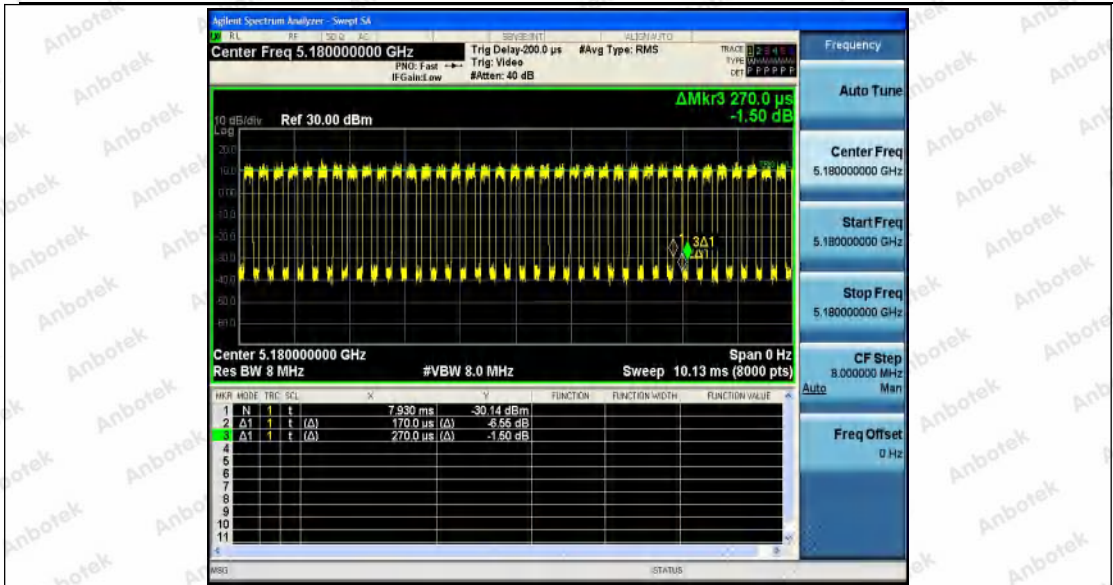

11N20SISO_Ant1_5180