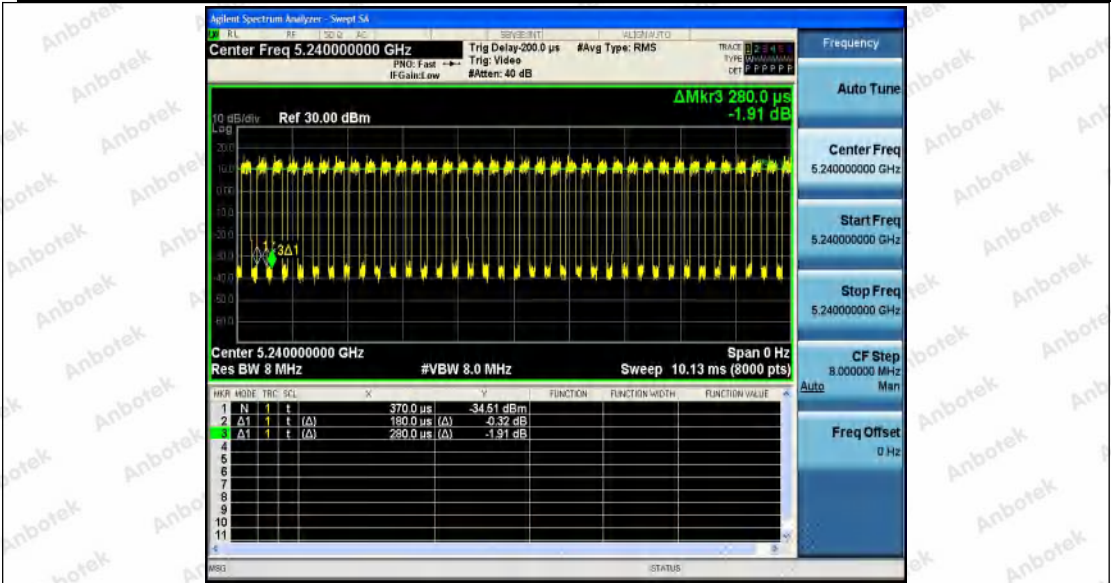

Shenzhen Anbotek Compliance Laboratory Limited

Address: 1/F., Building D, Sogood Science and Technology Park, Sanwei Community, Hangcheng Street, Bao'an District, Shenzhen, Guangdong, China.
Tel: (86) 0755-26066440 Fax: (86) 0755-26014772 Email: service@anbotek.com

Hotline 400-003-0500
www.anbotek.com.cn