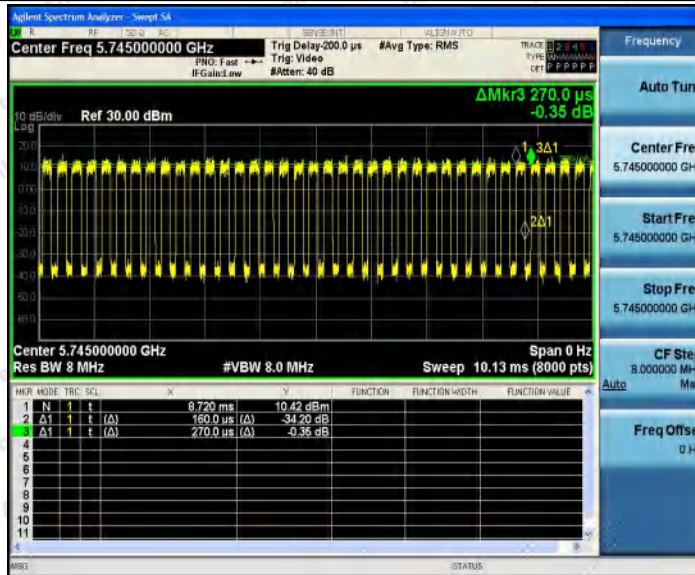

11N20SISO_Ant1_5745

Shenzhen Anbotek Compliance Laboratory Limited

Address: 1/F., Building D, Sogood Science and Technology Park, Sanwei Community, Hangcheng Street, Bao'an District, Shenzhen, Guangdong, China.
Tel: (86) 0755-26066440 Fax: (86) 0755-26014772 Email: service@anbotek.com

Hotline 400-003-0500
www.anbotek.com.cn