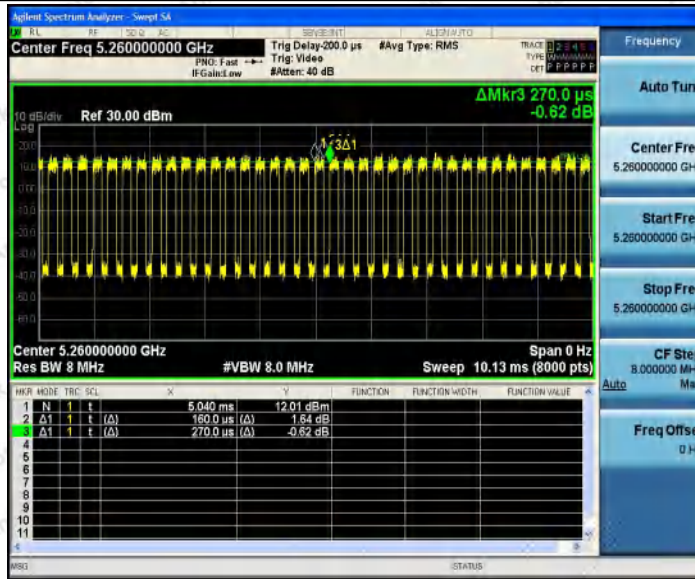

11N20SISO_Ant1_5260