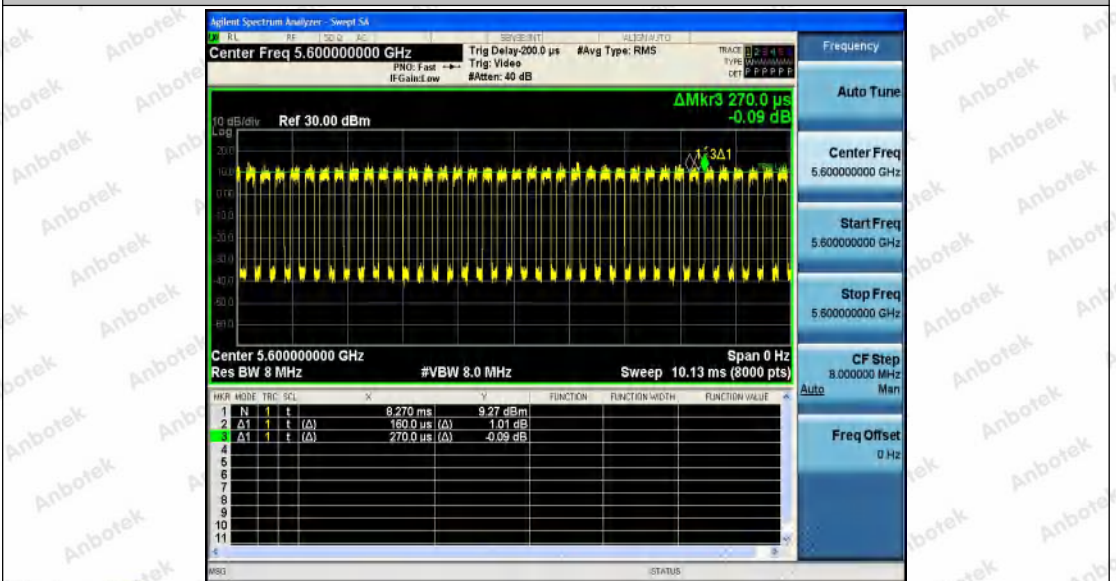

Hotline 400-003-0500
 www.anbotek.com.cn

11N20SISO_Ant1_5500

11N20SISO_Ant1_5600

Shenzhen Anbotek Compliance Laboratory Limited

Address: 1/F., Building D, Sogood Science and Technology Park, Sanwei Community, Hangcheng Street, Bao'an District, Shenzhen, Guangdong, China.
 Tel: (86) 0755-26066440 Fax: (86) 0755-26014772 Email: service@anbotek.com