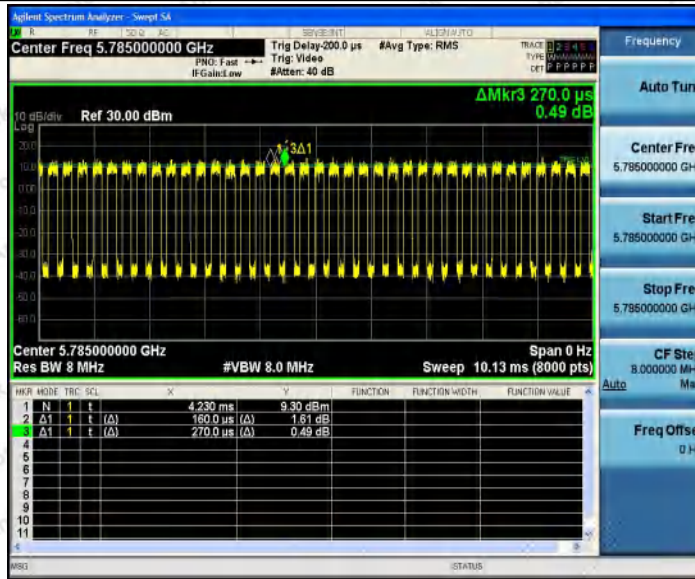

11A_Ant1_5785