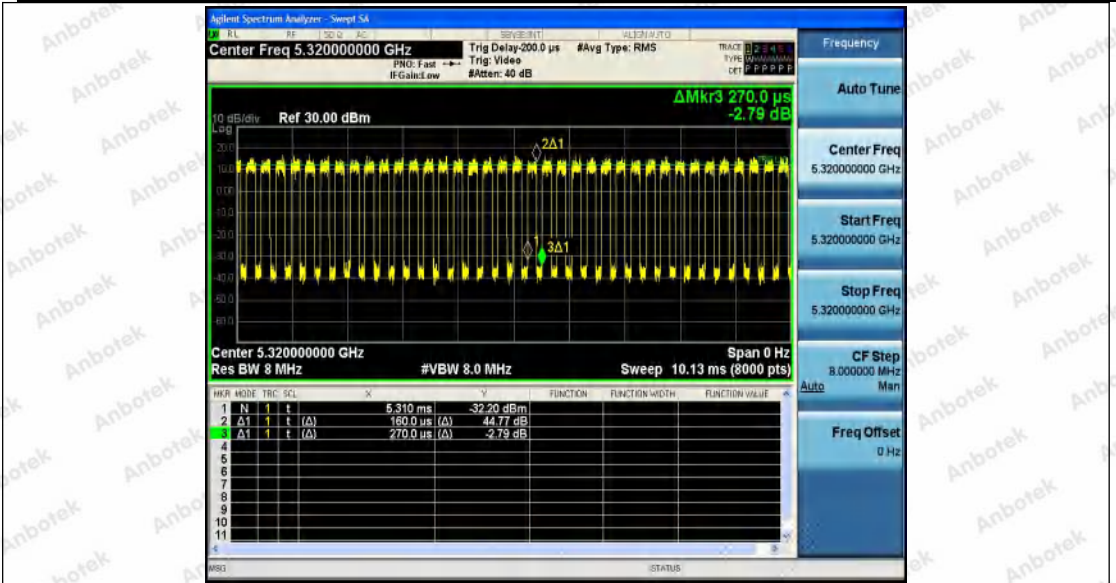

11N20SISO_Ant1_5320