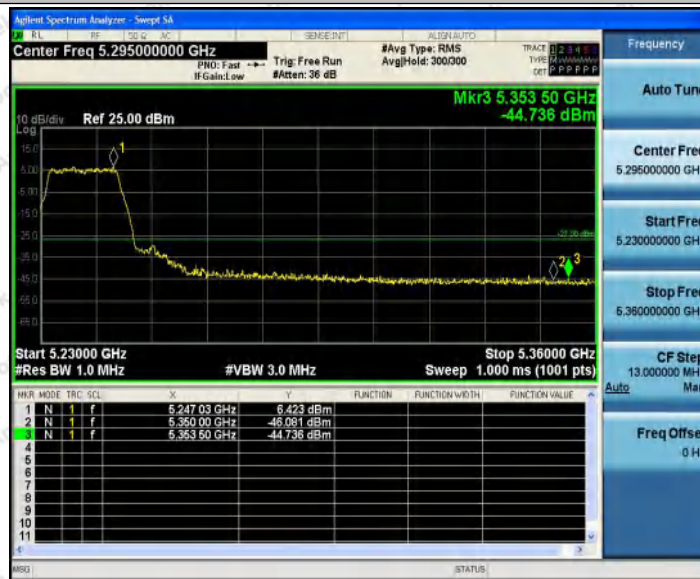

11A_Ant1_High_5240