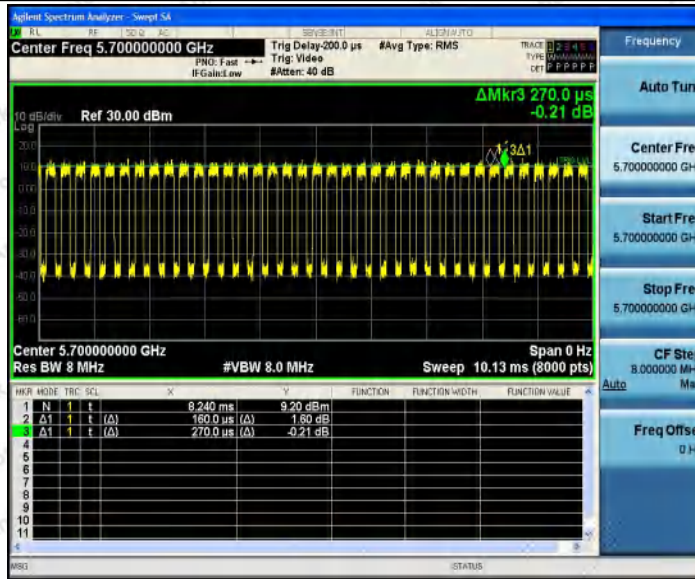

11N20SISO_Ant1_5700