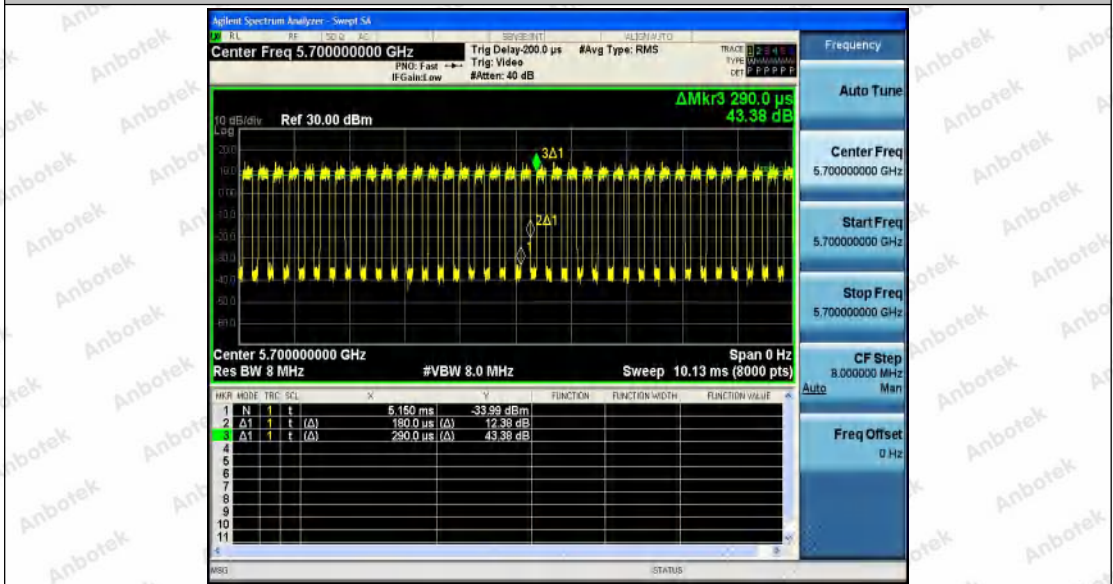

11A_Ant1_5700