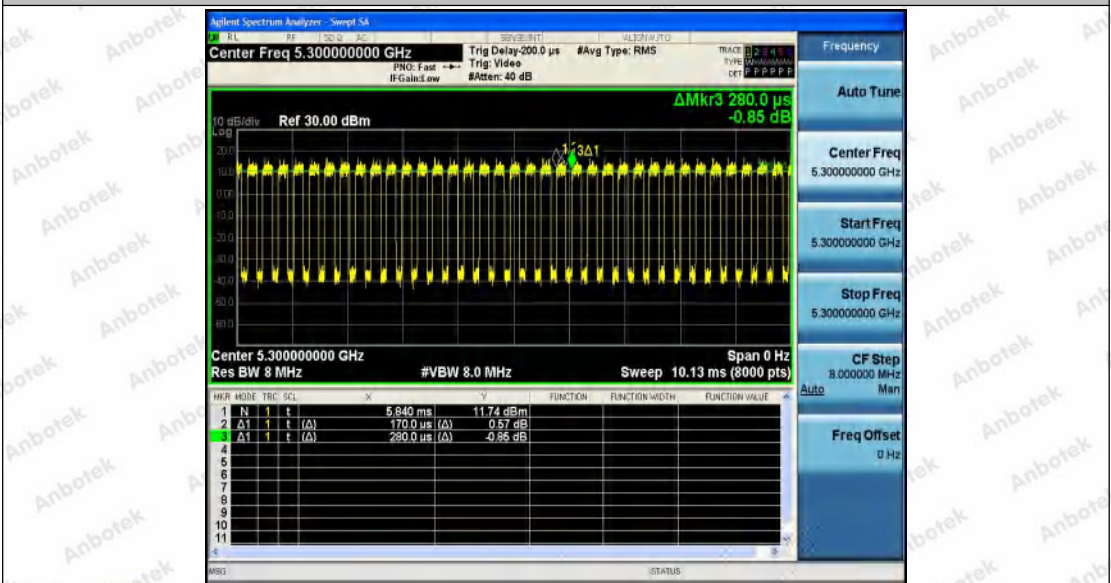

Hotline
400-003-0500
www.anbotek.com.cn

Test Graphs

11A_Ant1_5260

11A_Ant1_5300

Shenzhen Anbotek Compliance Laboratory Limited

Address: 1/F., Building D, Sogood Science and Technology Park, Sanwei Community, Hangcheng Street, Bao'an District, Shenzhen, Guangdong, China.
 Tel: (86) 0755-26066440 Fax: (86) 0755-26014772 Email: service@anbotek.com