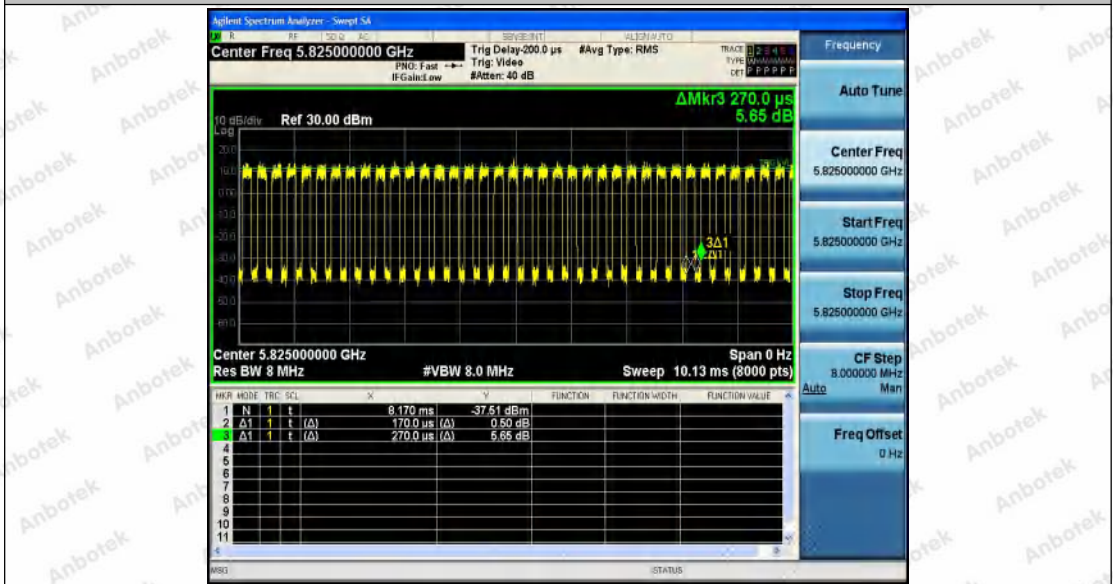

11N20SISO_Ant1_5825