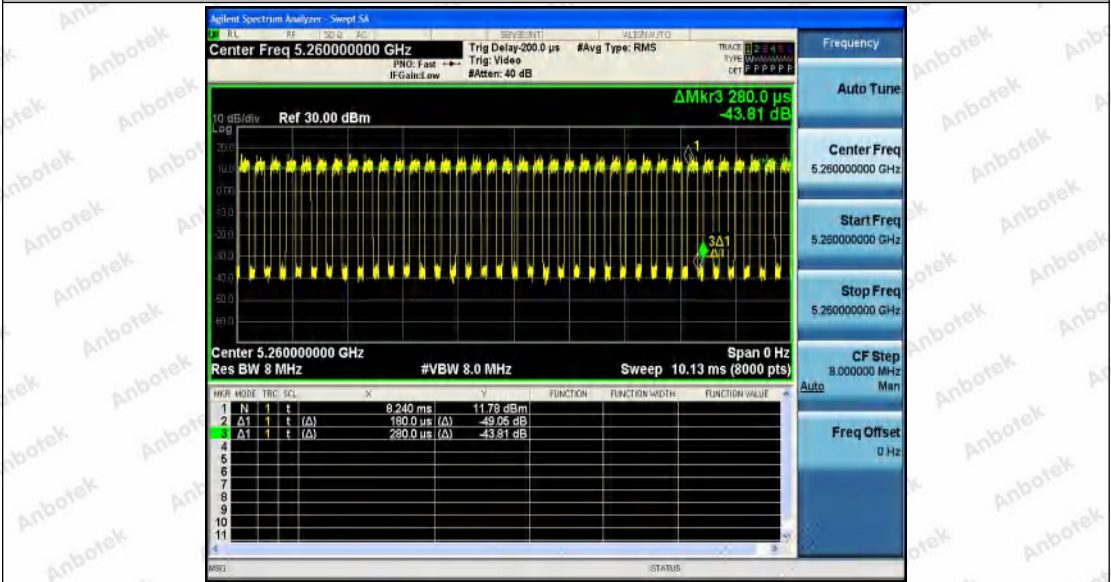

Hotline
400-003-0500
www.anbotek.com.cn

Test Graphs

11A_Ant1_5260

11A_Ant1_5300

Shenzhen Anbotek Compliance Laboratory Limited

Address: 1/F., Building D, Sogood Science and Technology Park, Sanwei Community, Hangcheng Street, Bao'an District, Shenzhen, Guangdong, China.
 Tel: (86) 0755-26066440 Fax: (86) 0755-26014772 Email: service@anbotek.com