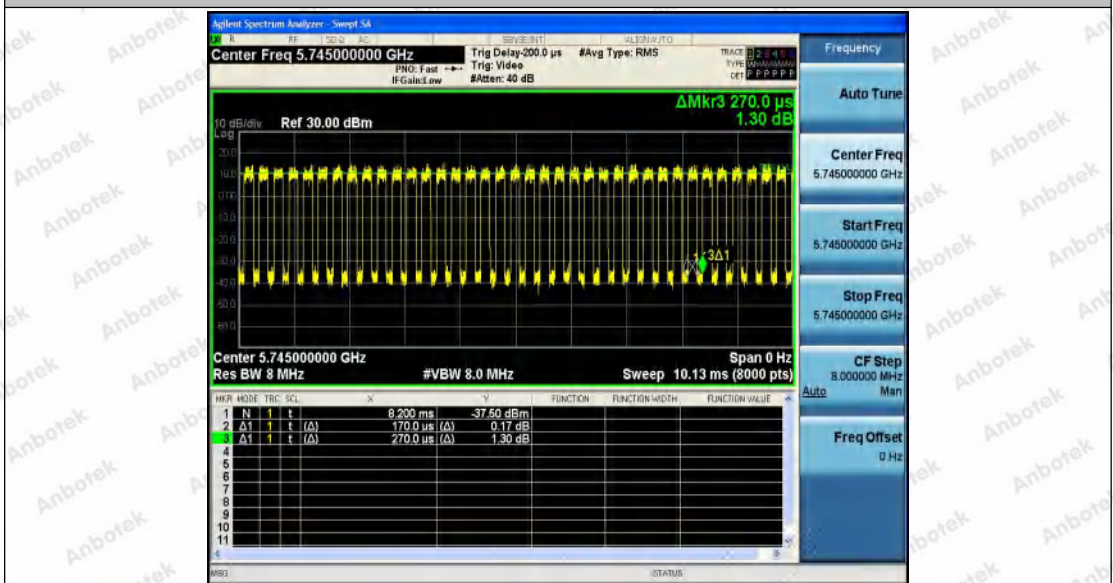

11A_Ant1_5745

Shenzhen Anbotek Compliance Laboratory Limited

Address: 1/F., Building D, Sogood Science and Technology Park, Sanwei Community, Hangcheng Street, Bao'an District, Shenzhen, Guangdong, China.
Tel: (86) 0755-26066440 Fax: (86) 0755-26014772 Email: service@anbotek.com

Hotline 400-003-0500
www.anbotek.com.cn