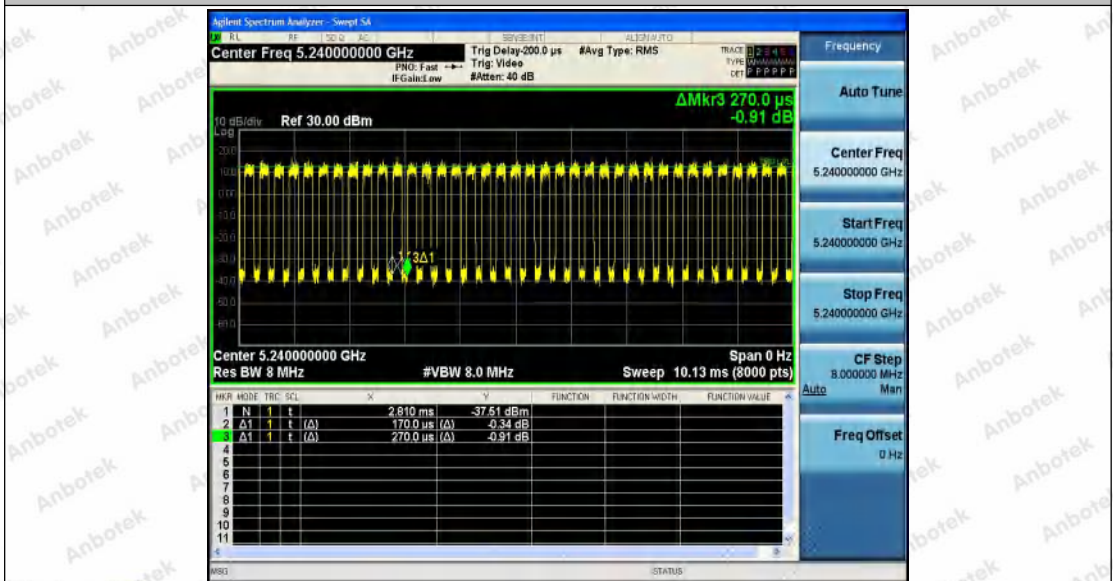

Hotline 400-003-0500
 www.anbotek.com.cn

11N20SISO_Ant1_5200

11N20SISO_Ant1_5240

Shenzhen Anbotek Compliance Laboratory Limited

Address: 1/F., Building D, Sogood Science and Technology Park, Sanwei Community, Hangcheng Street, Bao'an District, Shenzhen, Guangdong, China.
 Tel: (86) 0755-26066440 Fax: (86) 0755-26014772 Email: service@anbotek.com