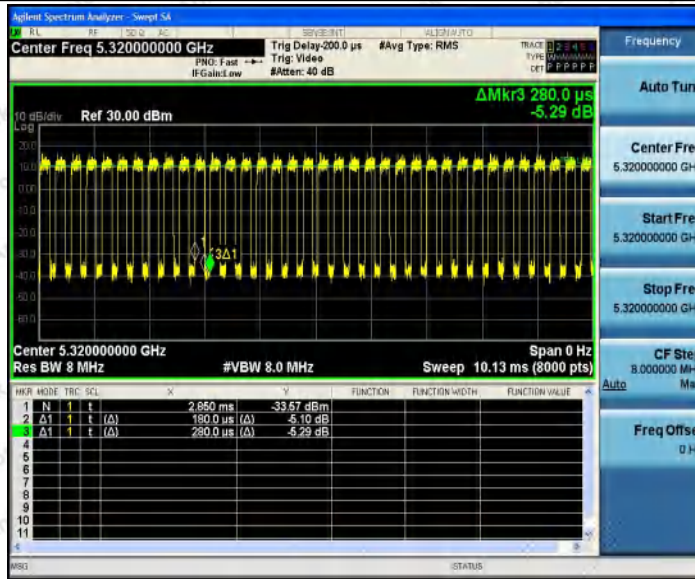

11A_Ant1_5320