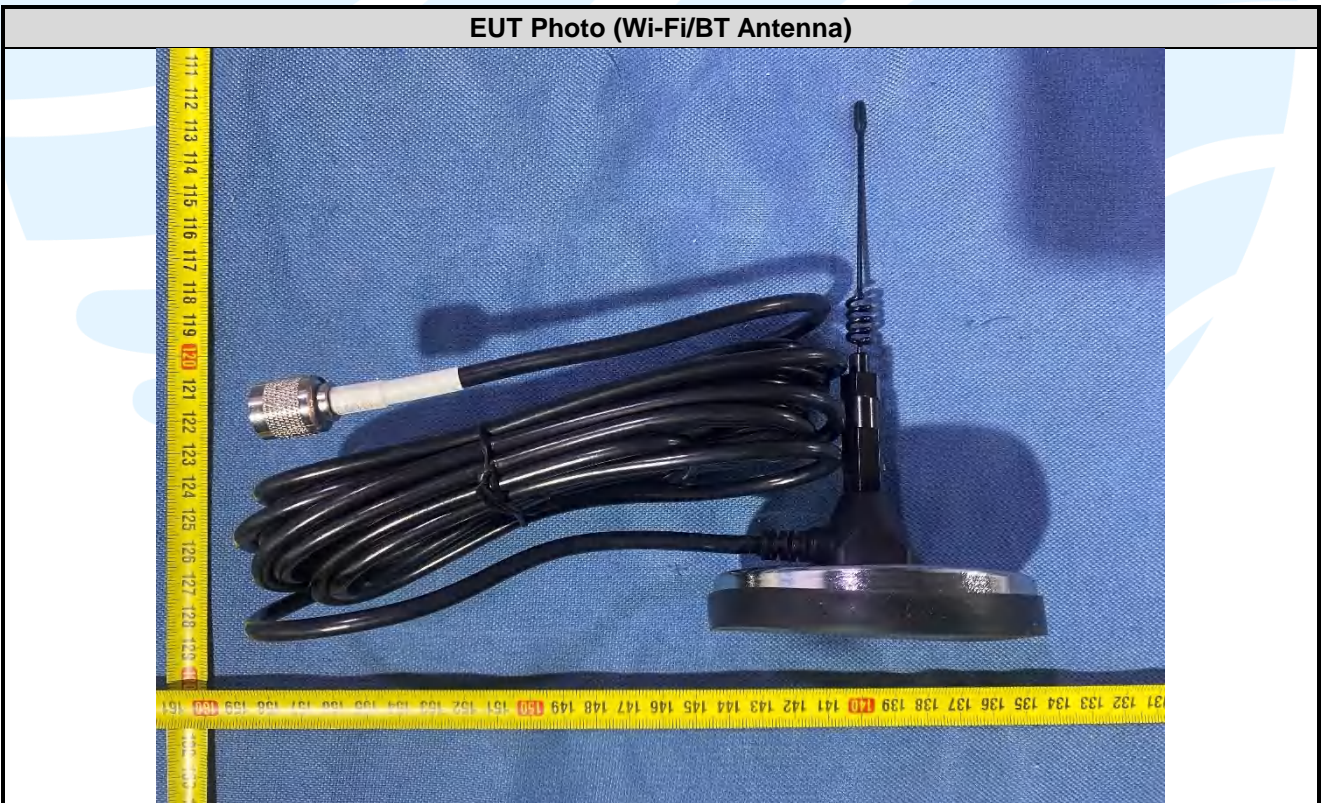

APPENDIX 2 PHOTOS OF EUT CONSTRUCTIONAL DETAILS  
EUT EXTERNAL PHOTOS

BT/Wi-Fi  
Antenna Port

Radio RX  
Antenna Port

GNSS Antenna  
Port

**Shenzhen UnionTrust Quality and Technology Co., Ltd.**

Address: 16/F, Block A, Building 6th, Baoneng Science and Technology Park, Longhua Street, Longhua District, Shenzhen, China  
Tel: +86-755-28230888 Fax: +86-755-28230886 E-mail: info@uttlab.com

[Http://www.uttlab.com](http://www.uttlab.com)

EUT Photo (GNSS Antenna & Feeder)

EUT Photo (GNSS Antenna)