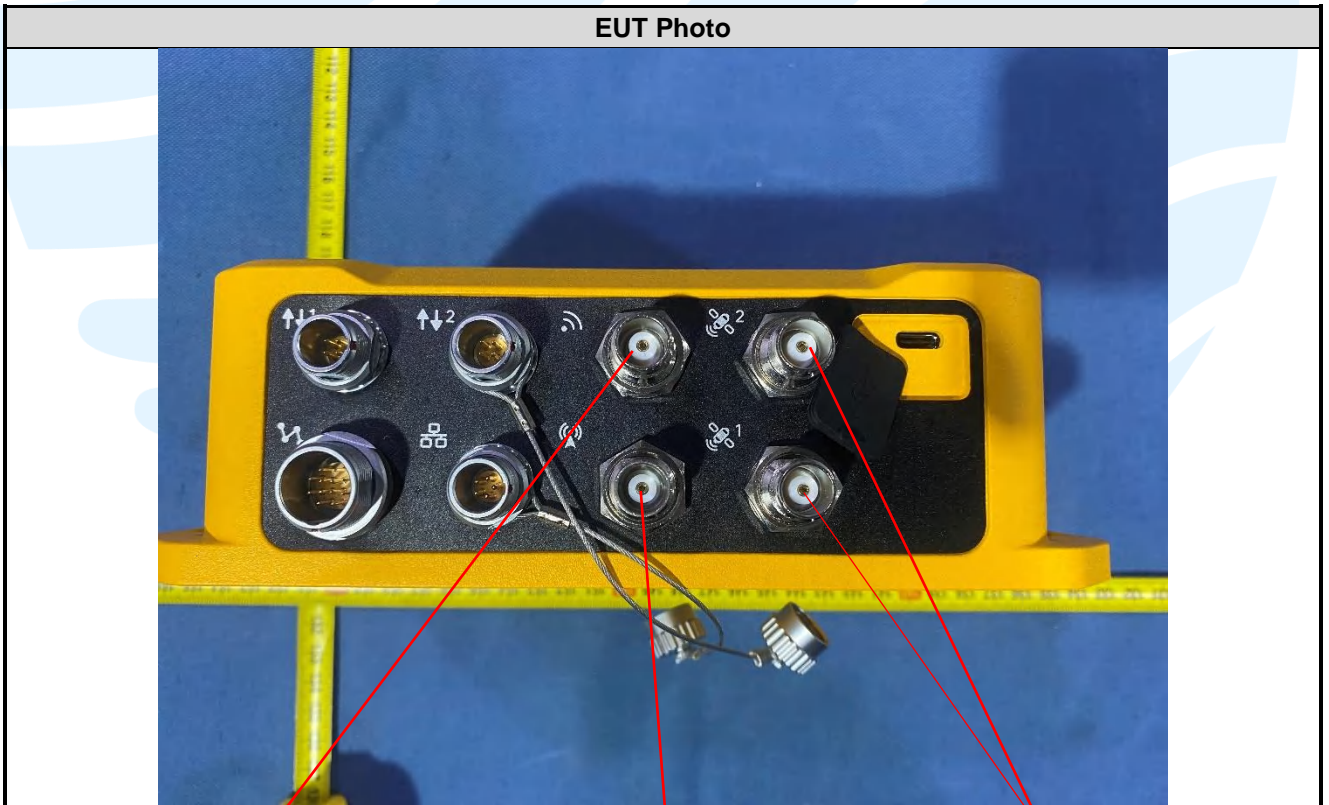

APPENDIX 2 PHOTOS OF EUT CONSTRUCTIONAL DETAILS  
EUT EXTERNAL PHOTOS

BT/Wi-Fi  
Antenna Port

Radio RX  
Antenna Port

GNSS Antenna  
Port

**Shenzhen UnionTrust Quality and Technology Co., Ltd.**

Address: 16/F, Block A, Building 6th, Baoneng Science and Technology Park, Longhua Street, Longhua District, Shenzhen, China  
Tel: +86-755-28230888 Fax: +86-755-28230886 E-mail: info@uttlab.com

[Http://www.uttlab.com](http://www.uttlab.com)

EUT Photo (GNSS Antenna & Feeder)

EUT Photo (GNSS Antenna)