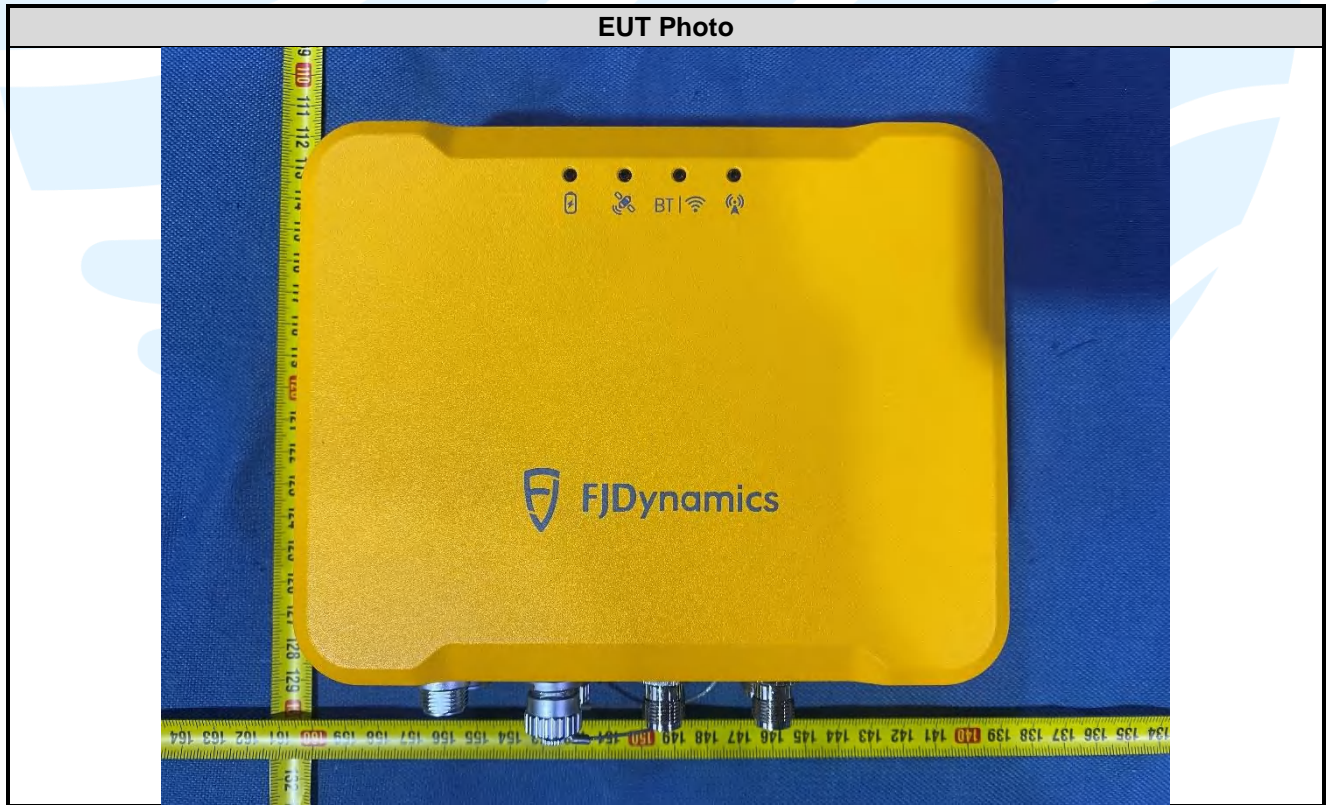

APPENDIX 2 PHOTOS OF EUT CONSTRUCTIONAL DETAILS  
EUT EXTERNAL PHOTOS

BT/Wi-Fi  
Antenna Port

Radio RX  
Antenna Port

GNSS Antenna  
Port

**Shenzhen UnionTrust Quality and Technology Co., Ltd.**

Address: 16/F, Block A, Building 6th, Baoneng Science and Technology Park, Longhua Street, Longhua District, Shenzhen, China  
Tel: +86-755-28230888 Fax: +86-755-28230886 E-mail: info@uttlab.com

[Http://www.uttlab.com](http://www.uttlab.com)

EUT Photo (GNSS Antenna & Feeder)

EUT Photo (GNSS Antenna)