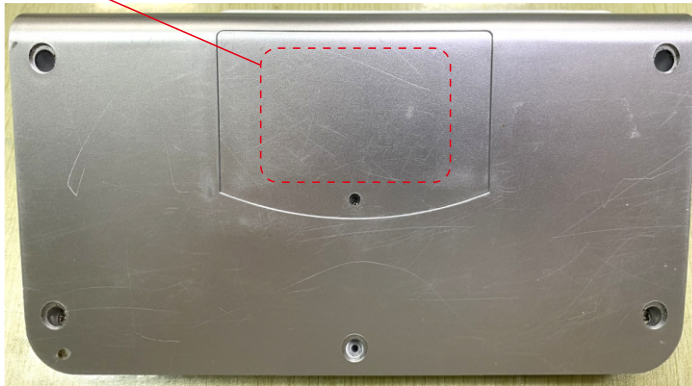

## Label Location

Label Size: 50mm x 40mm

## FCC ID Location

FCC ID Size: 20mm x 2mm