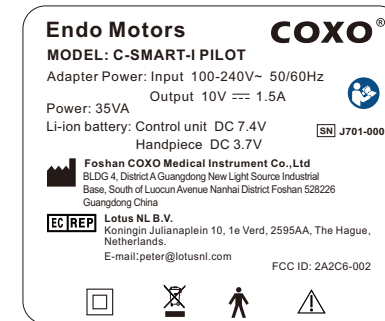

## Label Location

Label Size: 50mm x 40mm

## FCC ID Location

FCC ID Size: 20mm x 2mm