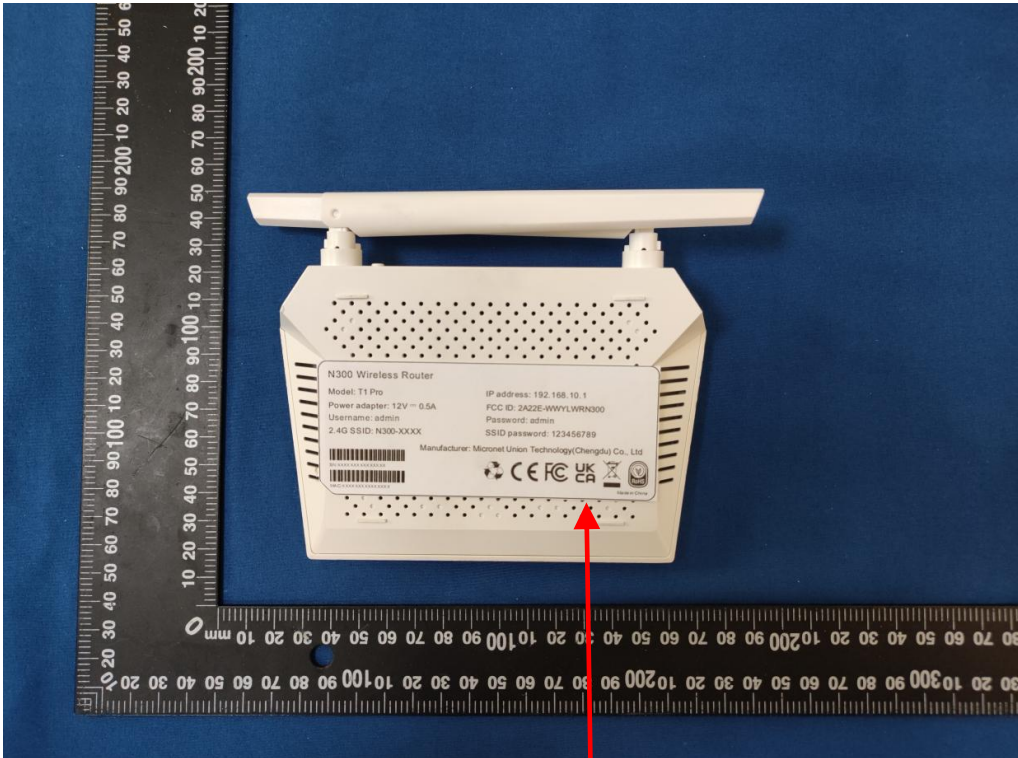

label and location

Fig.1

**N300 Wireless Router**

Model: T1 Pro	IP address: 192.168.10.1
Power adapter: 12V = 0.5A	FCC ID: 2A22E-WWYLWRN300
Username: admin	Password: admin
2.4G SSID: N300-XXXX	SSID password: 123456789